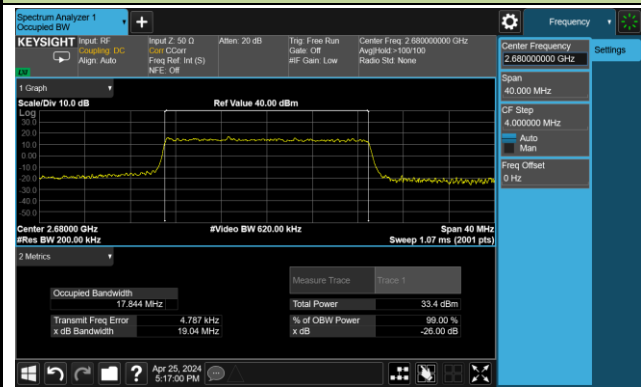

High Channel Bandwidth

99% Bandwidth – 20MHz Bandwidth QPSK

Low Channel Bandwidth

Middle Channel Bandwidth

High Channel Bandwidth

99% Bandwidth – 5MHz Bandwidth 16QAM

Low Channel Bandwidth

Middle Channel Bandwidth