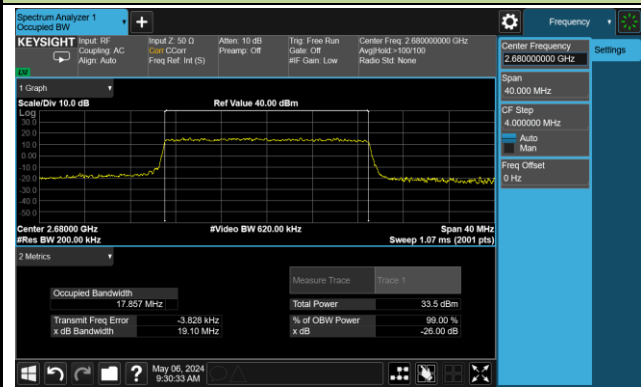

High Channel Bandwidth

99% Bandwidth – 20MHz Bandwidth 16QAM

Low Channel Bandwidth

Middle Channel Bandwidth

High Channel Bandwidth

99% Bandwidth – 5MHz Bandwidth 64QAM

Low Channel Bandwidth

Middle Channel Bandwidth