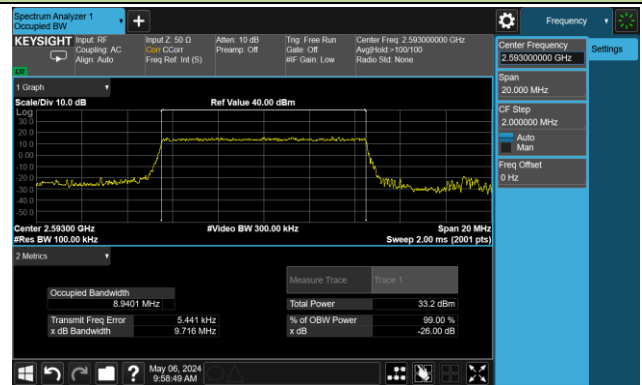

## Middle Channel Bandwidth

## High Channel Bandwidth

99% Bandwidth – 10MHz Bandwidth QPSK

Low Channel Bandwidth

Middle Channel Bandwidth

High Channel Bandwidth

99% Bandwidth – 15MHz Bandwidth QPSK

Low Channel Bandwidth

Middle Channel Bandwidth