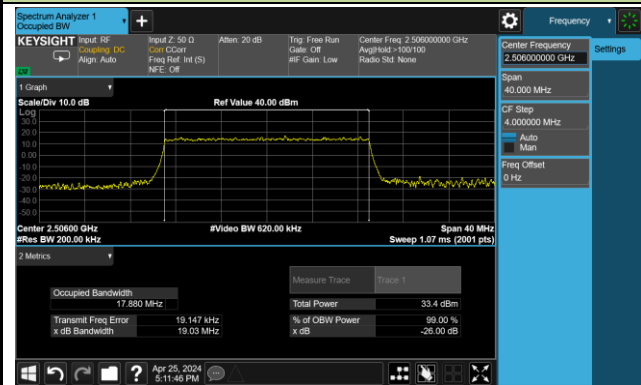

99% Bandwidth – 20MHz Bandwidth QPSK

Low Channel Bandwidth