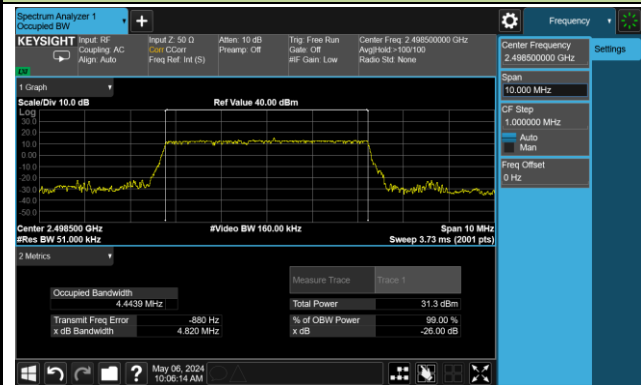

High Channel Bandwidth

99% Bandwidth – 20MHz Bandwidth 16QAM

Low Channel Bandwidth

Middle Channel Bandwidth

High Channel Bandwidth

99% Bandwidth – 5MHz Bandwidth 64QAM

Low Channel Bandwidth

Middle Channel Bandwidth