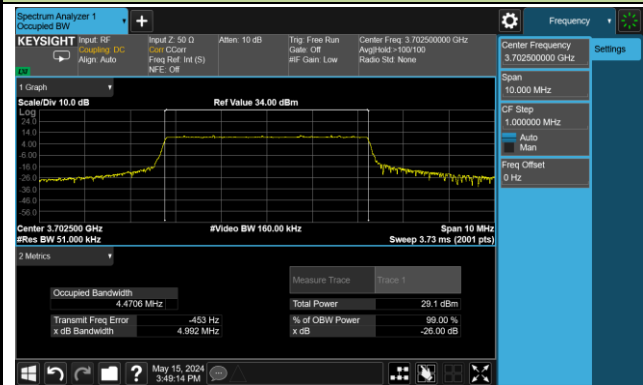

99% Bandwidth – 5MHz Bandwidth QPSK

Low Channel Bandwidth