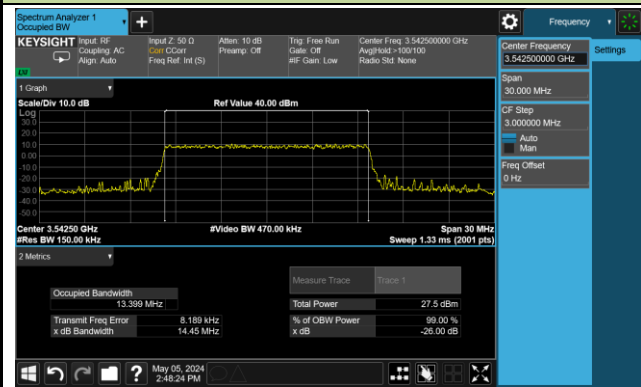

99% Bandwidth – 15MHz Bandwidth 64QAM

Low Channel Bandwidth

Middle Channel Bandwidth

High Channel Bandwidth

99% Bandwidth – 20MHz Bandwidth 64QAM

Low Channel Bandwidth

Middle Channel Bandwidth

High Channel Bandwidth