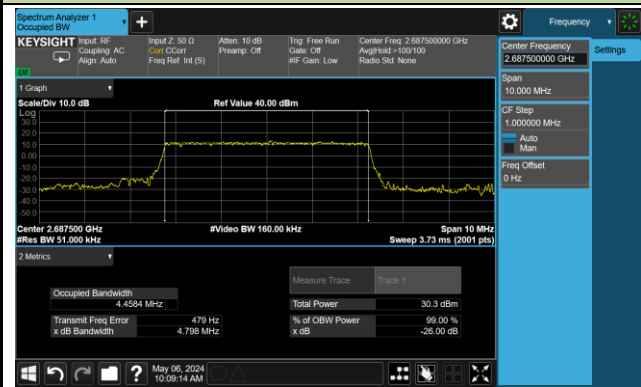

High Channel Bandwidth