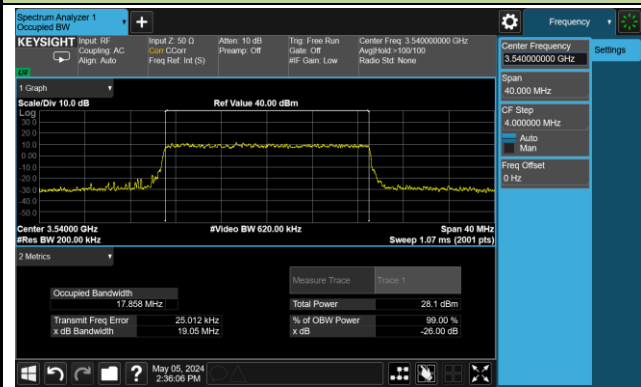

99% Bandwidth – 15MHz Bandwidth 16QAM

Low Channel Bandwidth

Middle Channel Bandwidth

High Channel Bandwidth

99% Bandwidth – 20MHz Bandwidth 16QAM

Low Channel Bandwidth

Middle Channel Bandwidth

High Channel Bandwidth