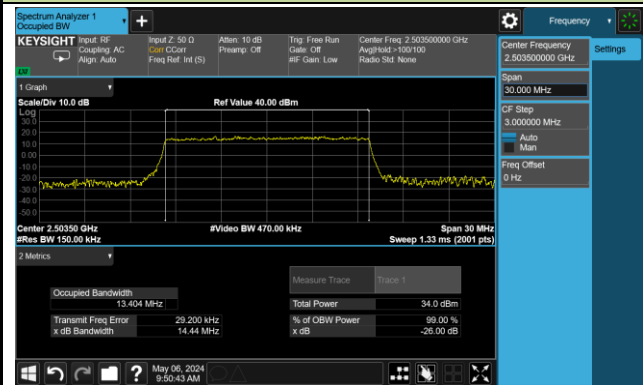

## Middle Channel Bandwidth

## High Channel Bandwidth

99% Bandwidth – 10MHz Bandwidth QPSK

Low Channel Bandwidth

Middle Channel Bandwidth

High Channel Bandwidth

99% Bandwidth – 15MHz Bandwidth QPSK

Low Channel Bandwidth

Middle Channel Bandwidth