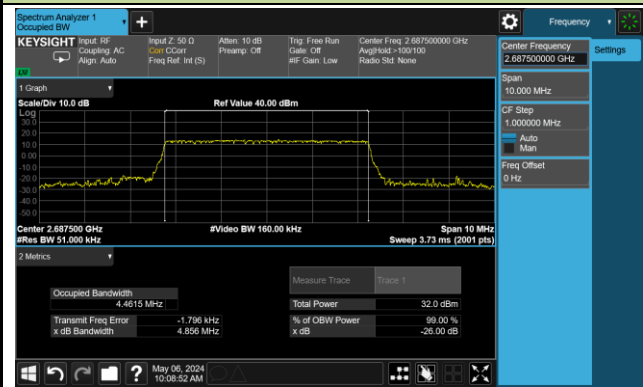

High Channel Bandwidth