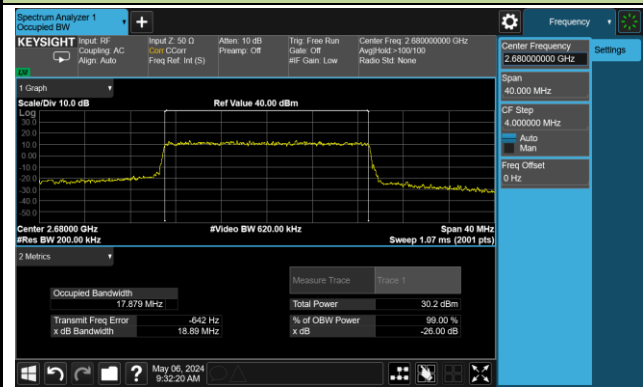

High Channel Bandwidth

99% Bandwidth – 20MHz Bandwidth 64QAM

Low Channel Bandwidth

Middle Channel Bandwidth

High Channel Bandwidth

Test Site	SIP-SR1	Test Engineer	Yoniter Yang
Test Date	2024-05-05	Test Band	Band 42