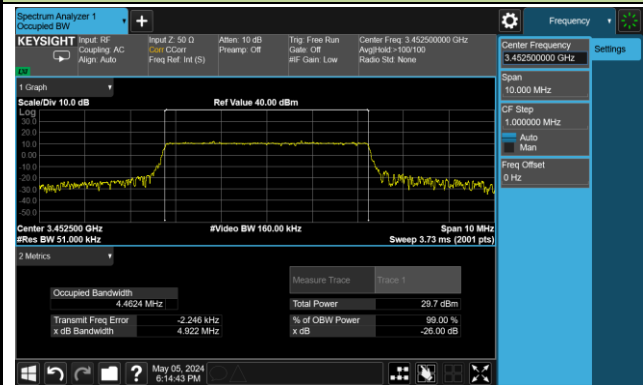

99% Bandwidth – 5MHz Bandwidth QPSK

Low Channel Bandwidth