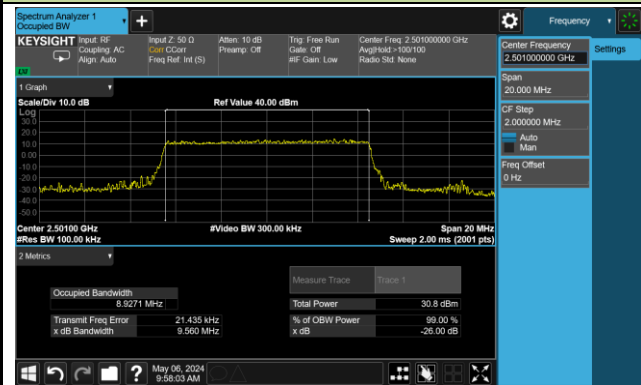

99% Bandwidth – 10MHz Bandwidth 64QAM

Low Channel Bandwidth