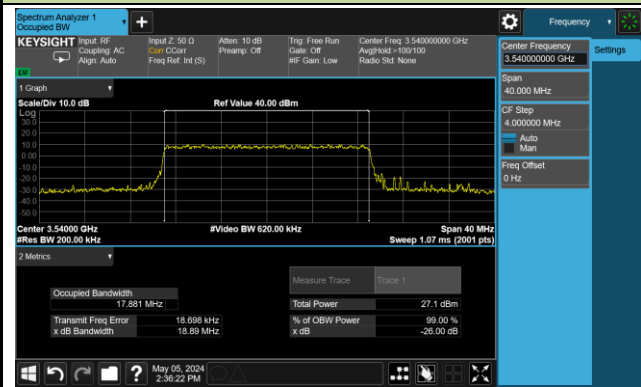

99% Bandwidth – 15MHz Bandwidth 64QAM

Low Channel Bandwidth

Middle Channel Bandwidth

High Channel Bandwidth

99% Bandwidth – 20MHz Bandwidth 64QAM

Low Channel Bandwidth

Middle Channel Bandwidth

High Channel Bandwidth