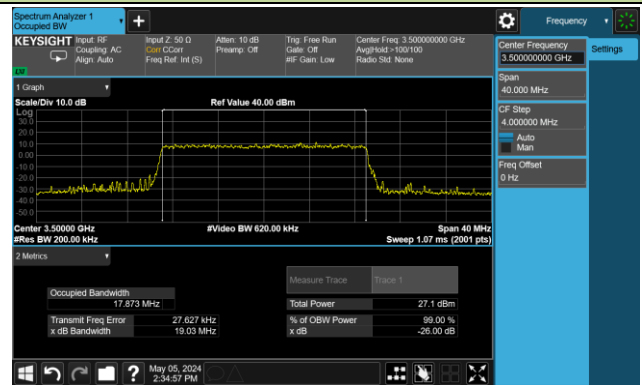

99% Bandwidth – 15MHz Bandwidth 64QAM

Low Channel Bandwidth

Middle Channel Bandwidth

High Channel Bandwidth

99% Bandwidth – 20MHz Bandwidth 64QAM

Low Channel Bandwidth

Middle Channel Bandwidth

High Channel Bandwidth