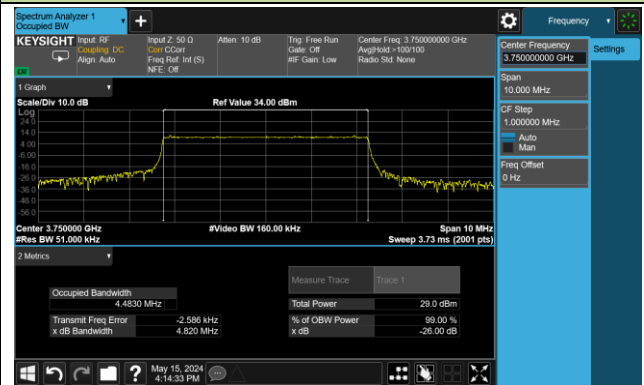

Middle Channel Bandwidth