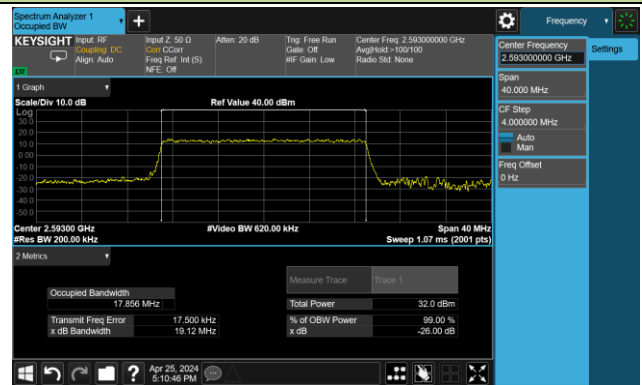

High Channel Bandwidth

99% Bandwidth – 20MHz Bandwidth 64QAM

Low Channel Bandwidth

Middle Channel Bandwidth

High Channel Bandwidth

Test Site	SIP-SR1	Test Engineer	Yoniter Yang
Test Date	2024-05-05	Test Band	Band 42