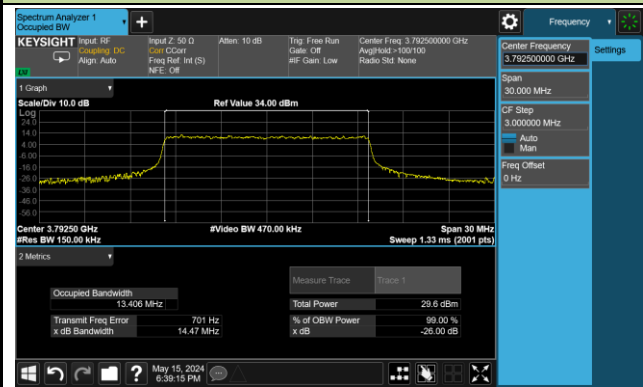

99% Bandwidth – 15MHz Bandwidth QPSK

Low Channel Bandwidth

Middle Channel Bandwidth

High Channel Bandwidth

99% Bandwidth – 20MHz Bandwidth QPSK

Low Channel Bandwidth

Middle Channel Bandwidth

High Channel Bandwidth