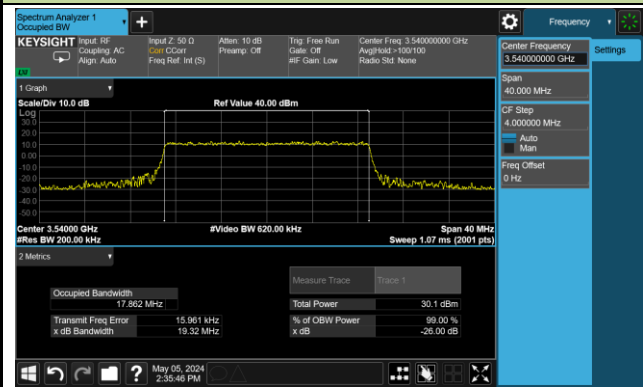

99% Bandwidth – 15MHz Bandwidth QPSK

Low Channel Bandwidth

Middle Channel Bandwidth

High Channel Bandwidth

99% Bandwidth – 20MHz Bandwidth QPSK

Low Channel Bandwidth

Middle Channel Bandwidth

High Channel Bandwidth