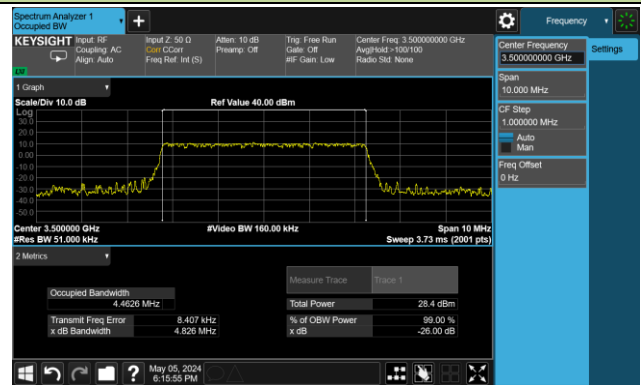

Middle Channel Bandwidth