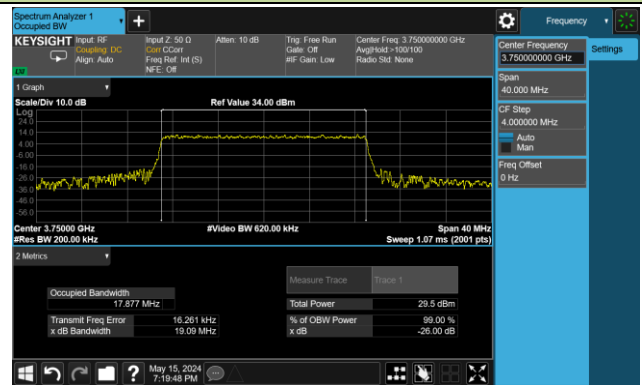

99% Bandwidth – 15MHz Bandwidth QPSK

Low Channel Bandwidth

Middle Channel Bandwidth

High Channel Bandwidth

99% Bandwidth – 20MHz Bandwidth QPSK

Low Channel Bandwidth

Middle Channel Bandwidth

High Channel Bandwidth