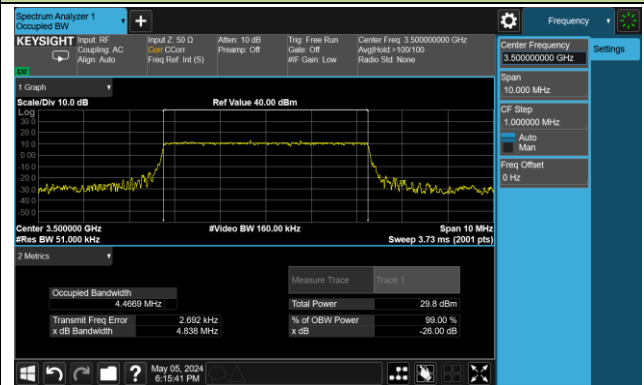

Middle Channel Bandwidth