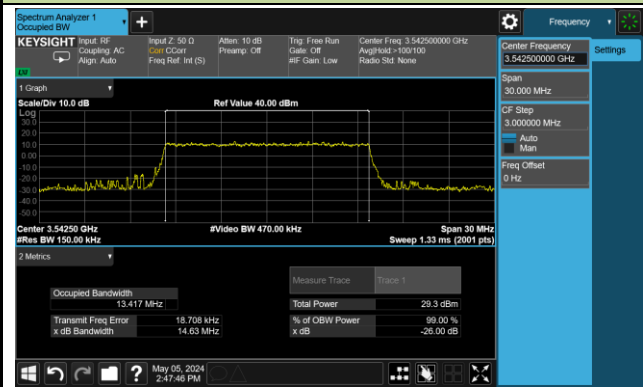

99% Bandwidth – 15MHz Bandwidth QPSK

Low Channel Bandwidth

Middle Channel Bandwidth

High Channel Bandwidth

99% Bandwidth – 20MHz Bandwidth QPSK

Low Channel Bandwidth

Middle Channel Bandwidth

High Channel Bandwidth