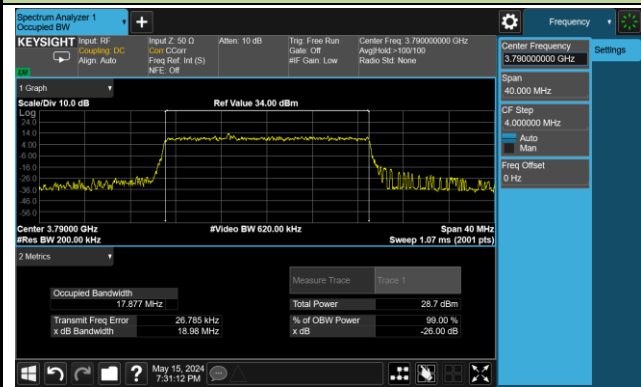

99% Bandwidth – 15MHz Bandwidth QPSK

Low Channel Bandwidth

Middle Channel Bandwidth

High Channel Bandwidth

99% Bandwidth – 20MHz Bandwidth QPSK

Low Channel Bandwidth

Middle Channel Bandwidth

High Channel Bandwidth