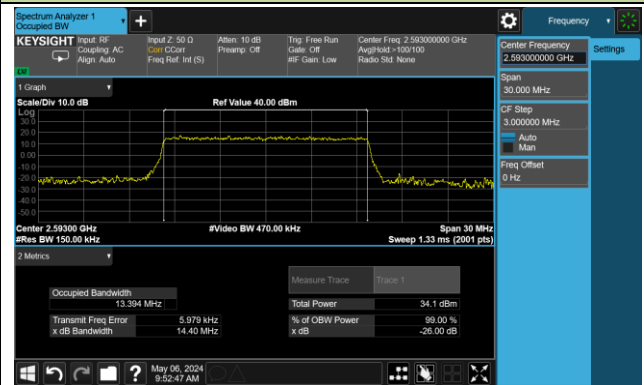

## Middle Channel Bandwidth

## High Channel Bandwidth

99% Bandwidth – 10MHz Bandwidth QPSK

Low Channel Bandwidth

Middle Channel Bandwidth

High Channel Bandwidth

99% Bandwidth – 15MHz Bandwidth QPSK

Low Channel Bandwidth

Middle Channel Bandwidth