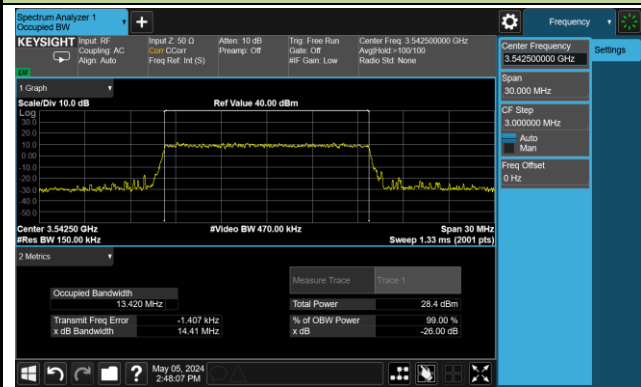

99% Bandwidth – 15MHz Bandwidth 16QAM

Low Channel Bandwidth

Middle Channel Bandwidth

High Channel Bandwidth

99% Bandwidth – 20MHz Bandwidth 16QAM

Low Channel Bandwidth

Middle Channel Bandwidth

High Channel Bandwidth