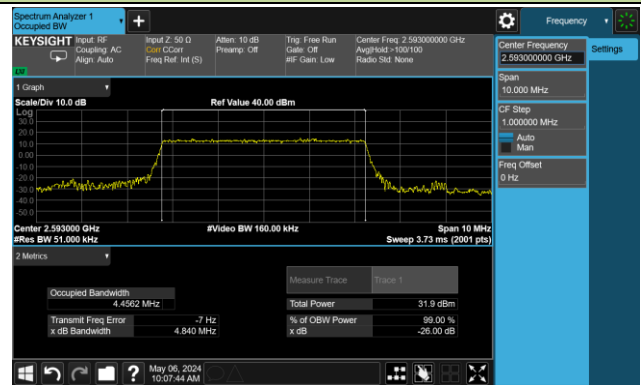

High Channel Bandwidth

99% Bandwidth – 20MHz Bandwidth 16QAM

Low Channel Bandwidth

Middle Channel Bandwidth

High Channel Bandwidth

99% Bandwidth – 5MHz Bandwidth 64QAM

Low Channel Bandwidth

Middle Channel Bandwidth