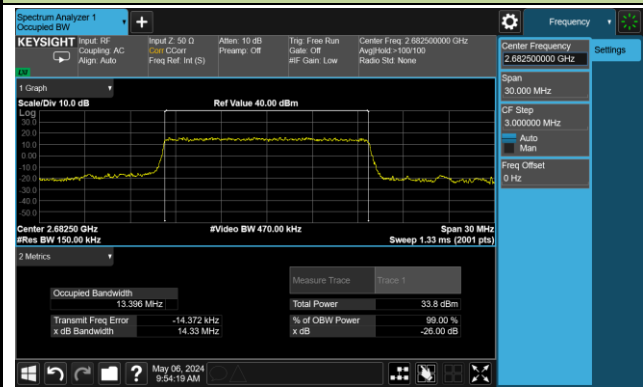

High Channel Bandwidth