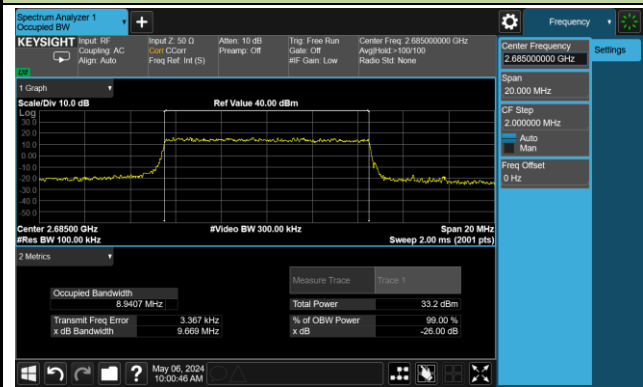

## Middle Channel Bandwidth

## High Channel Bandwidth

99% Bandwidth – 10MHz Bandwidth QPSK

Low Channel Bandwidth

Middle Channel Bandwidth

High Channel Bandwidth

99% Bandwidth – 15MHz Bandwidth QPSK

Low Channel Bandwidth

Middle Channel Bandwidth