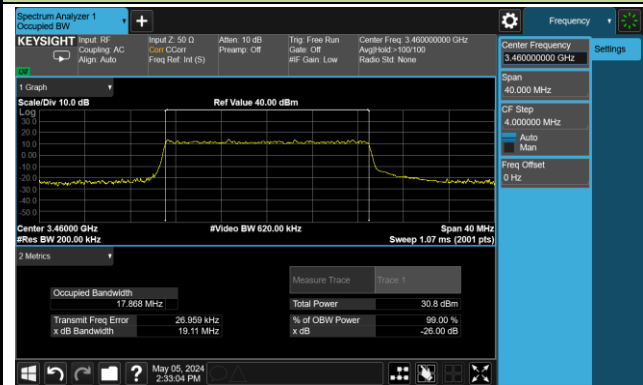

99% Bandwidth – 15MHz Bandwidth QPSK

Low Channel Bandwidth

Middle Channel Bandwidth

High Channel Bandwidth

99% Bandwidth – 20MHz Bandwidth QPSK

Low Channel Bandwidth

Middle Channel Bandwidth

High Channel Bandwidth