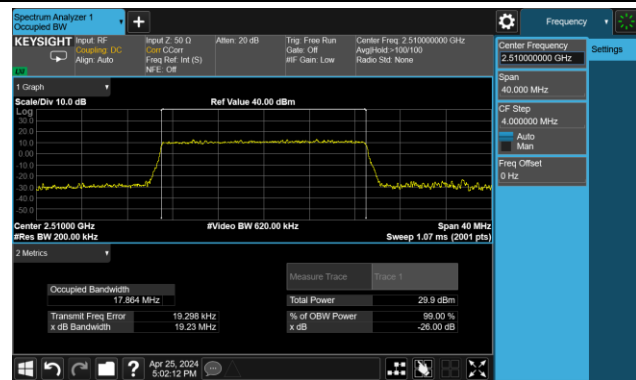

99% Bandwidth – 10MHz Bandwidth 64QAM

Low Channel Bandwidth

Middle Channel Bandwidth

High Channel Bandwidth

99% Bandwidth – 15MHz Bandwidth 64QAM

Low Channel Bandwidth

Middle Channel Bandwidth

High Channel Bandwidth

99% Bandwidth – 20MHz Bandwidth 64QAM

Low Channel Bandwidth

Middle Channel Bandwidth

High Channel Bandwidth

Test Site	SIP-SR1	Test Engineer	Yoniter Yang
Test Date	2024-05-05 ~ 2024-06-04	Test Band	Band 12