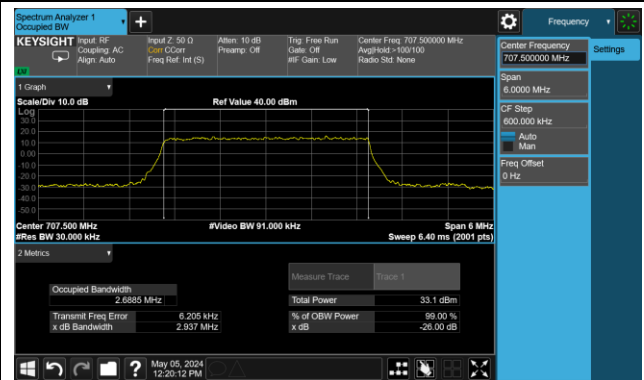

99% Bandwidth – 1.4MHz Bandwidth QPSK

Low Channel Bandwidth

Middle Channel Bandwidth

High Channel Bandwidth

99% Bandwidth – 3MHz Bandwidth QPSK

Low Channel Bandwidth

Middle Channel Bandwidth

High Channel Bandwidth