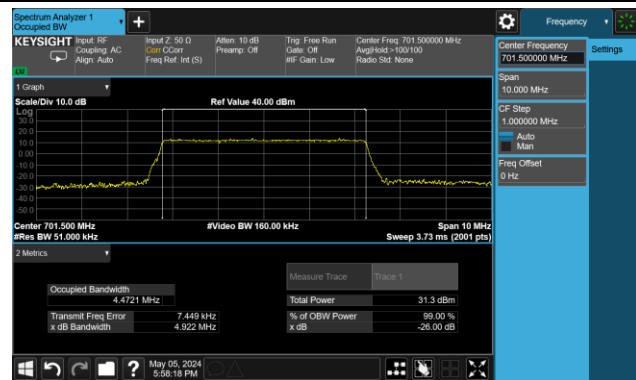

99% Bandwidth – 5MHz Bandwidth 16QAM

Low Channel Bandwidth