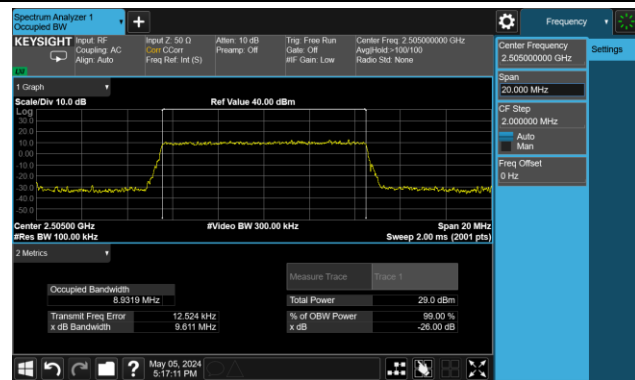

99% Bandwidth – 10MHz Bandwidth 64QAM

Low Channel Bandwidth

Middle Channel Bandwidth

High Channel Bandwidth

99% Bandwidth – 15MHz Bandwidth 64QAM

Low Channel Bandwidth

Middle Channel Bandwidth

High Channel Bandwidth

99% Bandwidth – 20MHz Bandwidth 64QAM

Low Channel Bandwidth

Middle Channel Bandwidth

High Channel Bandwidth

Test Site	SIP-SR1	Test Engineer	Yoniter Yang
Test Date	2024-05-05 ~ 2024-06-04	Test Band	Band 12