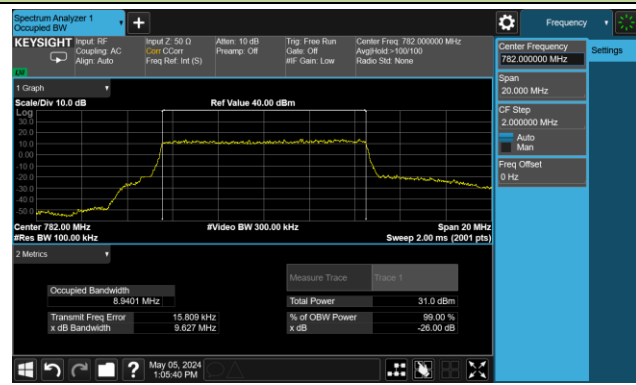

Middle Channel Bandwidth

High Channel Bandwidth

99% Bandwidth – 10MHz Bandwidth 16QAM

Middle Channel Bandwidth

99% Bandwidth – 5MHz Bandwidth 64QAM

Low Channel Bandwidth

Middle Channel Bandwidth

High Channel Bandwidth