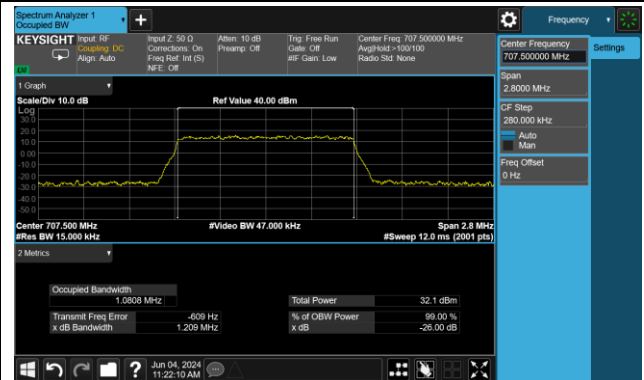

Middle Channel Bandwidth