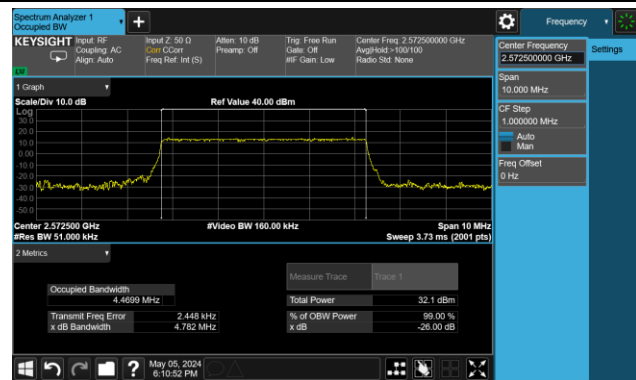

99% Bandwidth – 5MHz Bandwidth QPSK

Low Channel Bandwidth