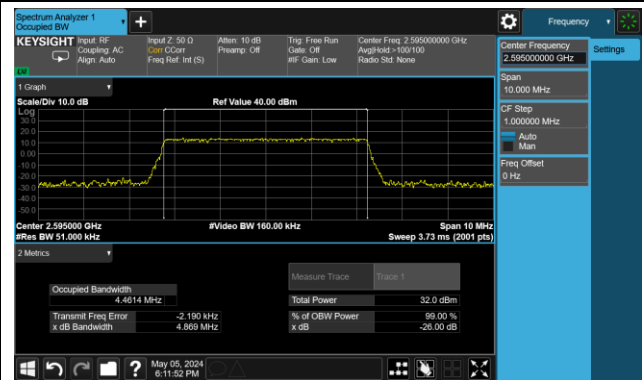

Middle Channel Bandwidth