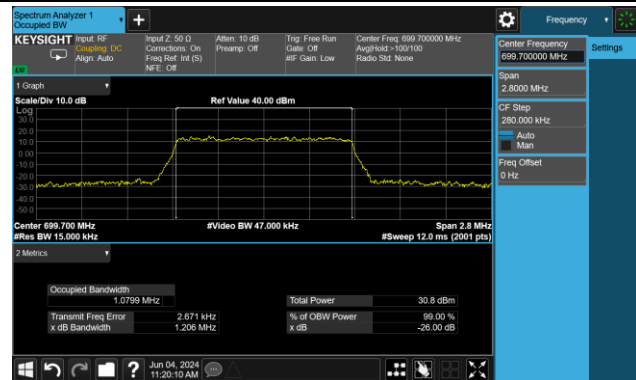

99% Bandwidth – 5MHz Bandwidth QPSK

Low Channel Bandwidth

Middle Channel Bandwidth

High Channel Bandwidth

99% Bandwidth – 10MHz Bandwidth QPSK

Low Channel Bandwidth

Middle Channel Bandwidth

High Channel Bandwidth

99% Bandwidth – 1.4MHz Bandwidth 16QAM

Low Channel Bandwidth

Middle Channel Bandwidth

High Channel Bandwidth

99% Bandwidth – 3MHz Bandwidth 16QAM

Low Channel Bandwidth

Middle Channel Bandwidth

High Channel Bandwidth