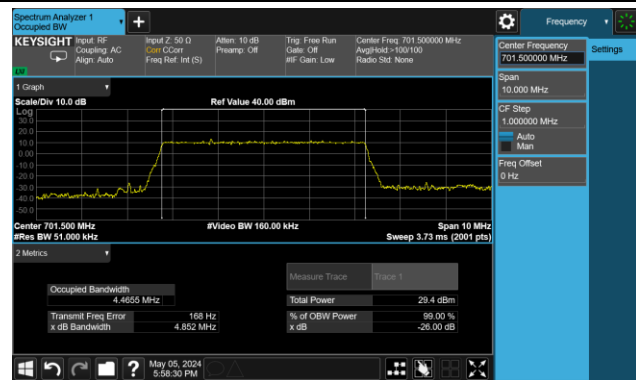

99% Bandwidth – 5MHz Bandwidth 64QAM

Low Channel Bandwidth