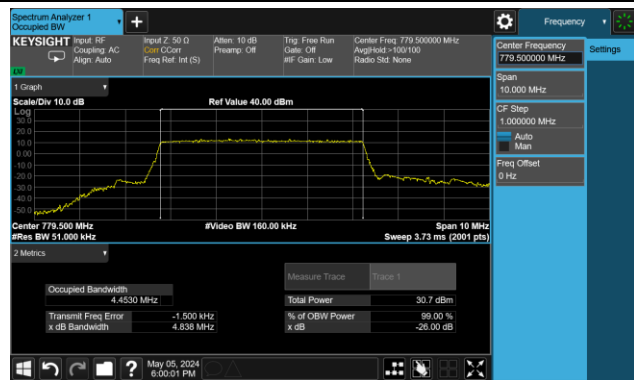

Middle Channel Bandwidth

High Channel Bandwidth

99% Bandwidth – 10MHz Bandwidth 16QAM

Middle Channel Bandwidth

99% Bandwidth – 5MHz Bandwidth 64QAM

Low Channel Bandwidth

Middle Channel Bandwidth

High Channel Bandwidth