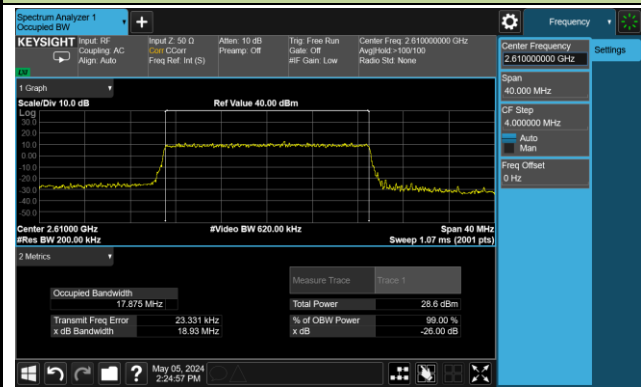

99% Bandwidth – 20MHz Bandwidth 64QAM

Low Channel Bandwidth

Middle Channel Bandwidth

High Channel Bandwidth

Test Site	SIP-SR1	Test Engineer	Yoniter Yang
Test Date	2024-04-25 ~ 2024-05-06	Test Band	Band 41_HPUE