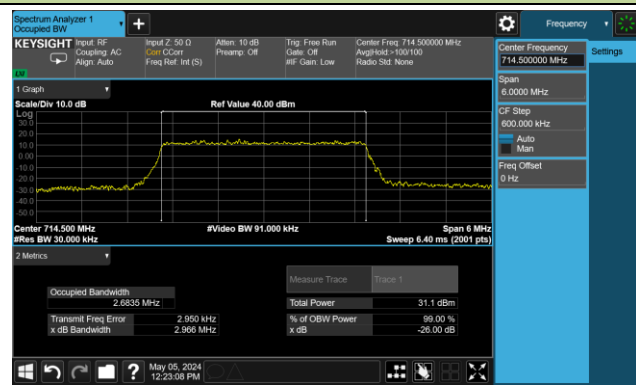

99% Bandwidth – 1.4MHz Bandwidth 16QAM

Low Channel Bandwidth

Middle Channel Bandwidth

High Channel Bandwidth

99% Bandwidth – 3MHz Bandwidth 16QAM

Low Channel Bandwidth

Middle Channel Bandwidth

High Channel Bandwidth