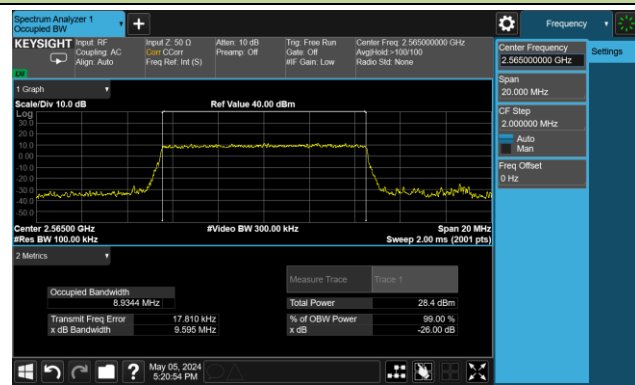

99% Bandwidth – 10MHz Bandwidth 64QAM

Low Channel Bandwidth

Middle Channel Bandwidth

High Channel Bandwidth

99% Bandwidth – 15MHz Bandwidth 64QAM

Low Channel Bandwidth

Middle Channel Bandwidth

High Channel Bandwidth