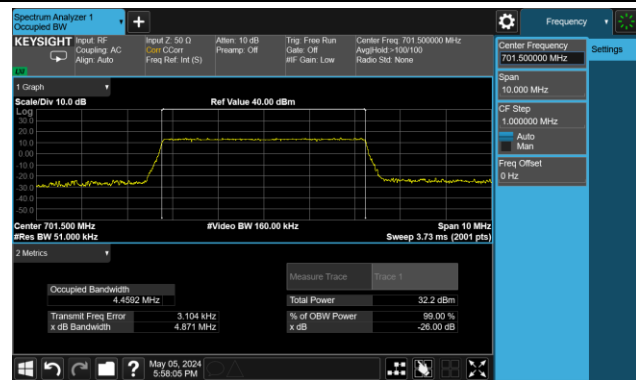

99% Bandwidth – 5MHz Bandwidth QPSK

Low Channel Bandwidth