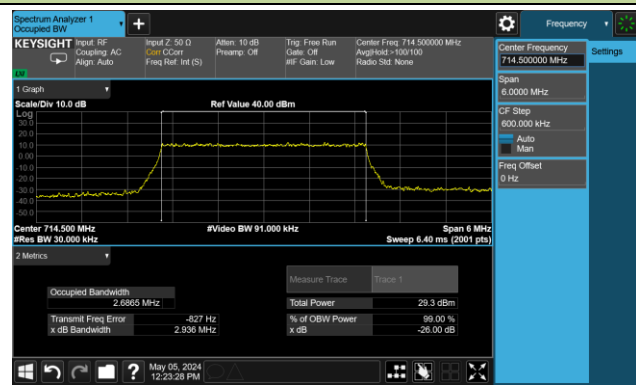

99% Bandwidth – 1.4MHz Bandwidth 64QAM

Low Channel Bandwidth

Middle Channel Bandwidth

High Channel Bandwidth

99% Bandwidth – 3MHz Bandwidth 64QAM

Low Channel Bandwidth

Middle Channel Bandwidth

High Channel Bandwidth