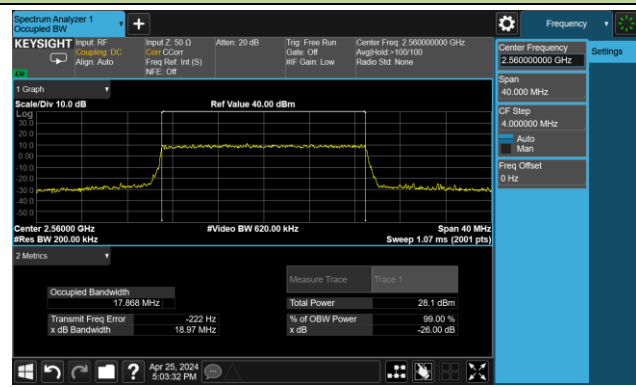

99% Bandwidth – 20MHz Bandwidth 64QAM

Low Channel Bandwidth

Middle Channel Bandwidth

High Channel Bandwidth

Test Site	SIP-SR1	Test Engineer	Yoniter Yang
Test Date	2024-05-05 ~ 2024-06-04	Test Band	Band 12