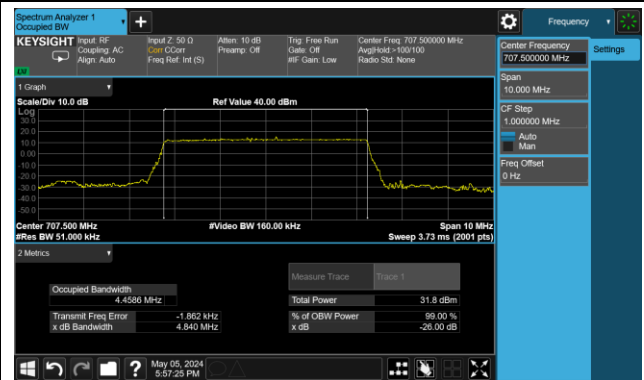

Middle Channel Bandwidth