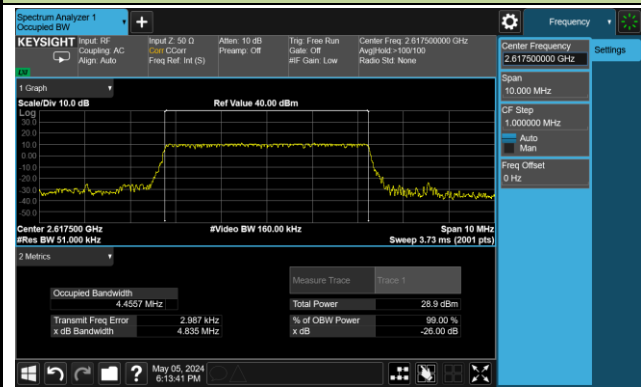

99% Bandwidth – 20MHz Bandwidth 16QAM

Low Channel Bandwidth

Middle Channel Bandwidth

High Channel Bandwidth

99% Bandwidth – 5MHz Bandwidth 64QAM

Low Channel Bandwidth

Middle Channel Bandwidth

High Channel Bandwidth