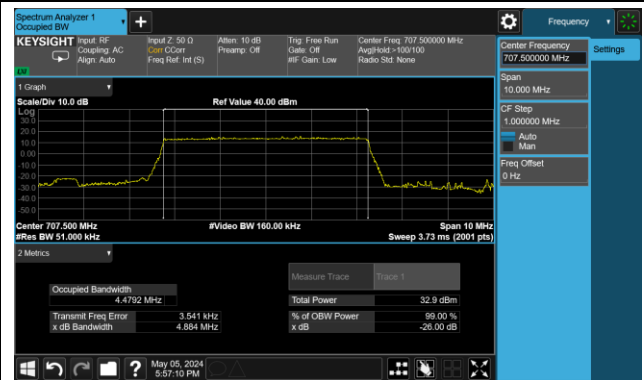

Middle Channel Bandwidth