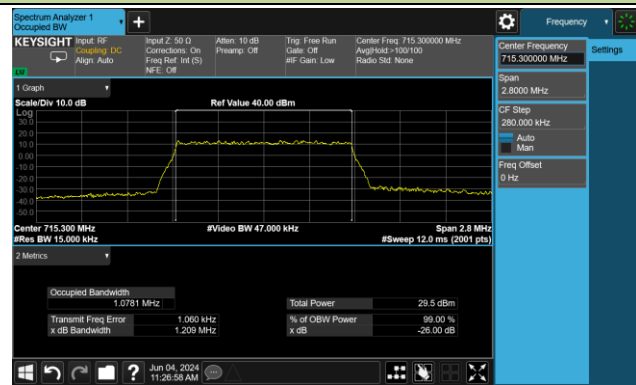

99% Bandwidth – 1.4MHz Bandwidth 64QAM

Low Channel Bandwidth

Middle Channel Bandwidth

High Channel Bandwidth

99% Bandwidth – 3MHz Bandwidth 64QAM

Low Channel Bandwidth

Middle Channel Bandwidth

High Channel Bandwidth