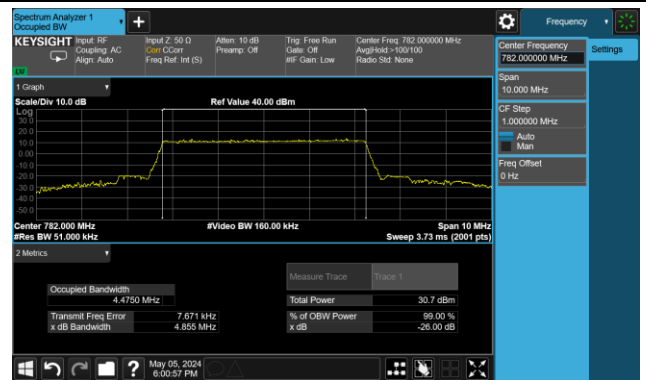

Middle Channel Bandwidth

High Channel Bandwidth

99% Bandwidth – 10MHz Bandwidth 16QAM

Middle Channel Bandwidth

99% Bandwidth – 5MHz Bandwidth 64QAM

Low Channel Bandwidth

Middle Channel Bandwidth

High Channel Bandwidth