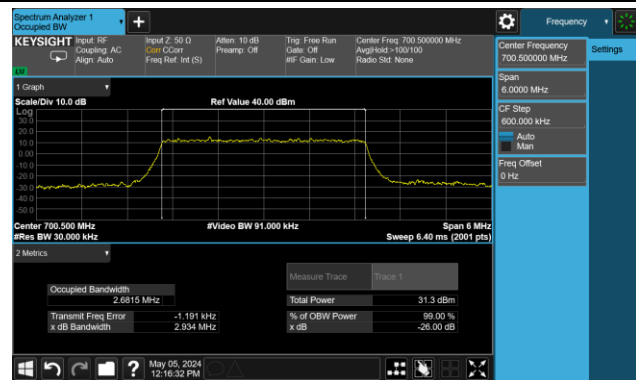

99% Bandwidth – 1.4MHz Bandwidth 16QAM

Low Channel Bandwidth

Middle Channel Bandwidth

High Channel Bandwidth

99% Bandwidth – 3MHz Bandwidth 16QAM

Low Channel Bandwidth

Middle Channel Bandwidth

High Channel Bandwidth