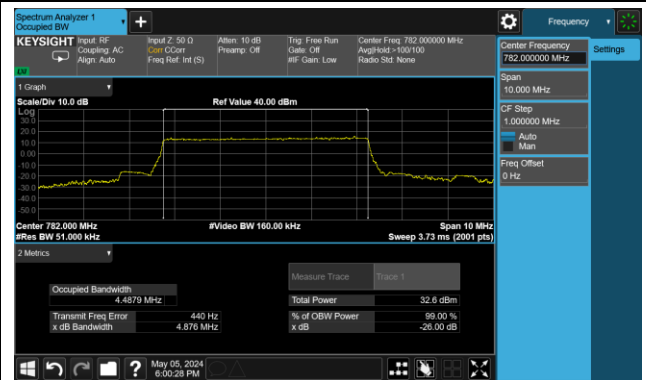

Middle Channel Bandwidth