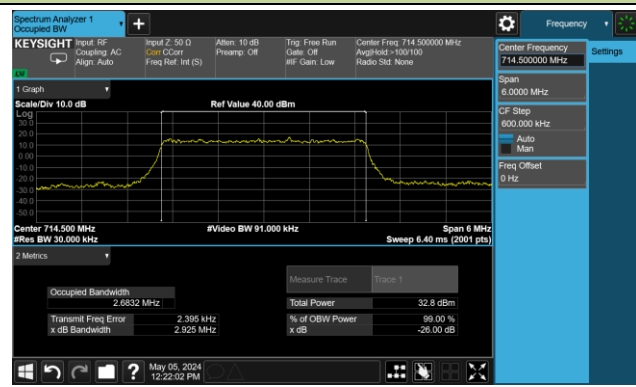

99% Bandwidth – 1.4MHz Bandwidth QPSK

Low Channel Bandwidth

Middle Channel Bandwidth

High Channel Bandwidth

99% Bandwidth – 3MHz Bandwidth QPSK

Low Channel Bandwidth

Middle Channel Bandwidth

High Channel Bandwidth