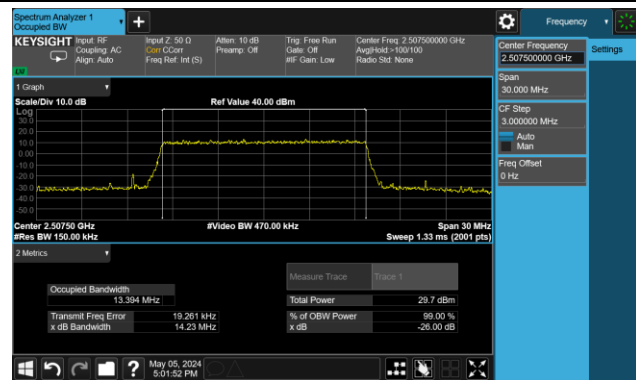

99% Bandwidth – 10MHz Bandwidth 64QAM

Low Channel Bandwidth

Middle Channel Bandwidth

High Channel Bandwidth

99% Bandwidth – 15MHz Bandwidth 64QAM

Low Channel Bandwidth

Middle Channel Bandwidth

High Channel Bandwidth

99% Bandwidth – 20MHz Bandwidth 64QAM

Low Channel Bandwidth

Middle Channel Bandwidth

High Channel Bandwidth

Test Site	SIP-SR1	Test Engineer	Yoniter Yang
Test Date	2024-05-05 ~ 2024-06-04	Test Band	Band 12