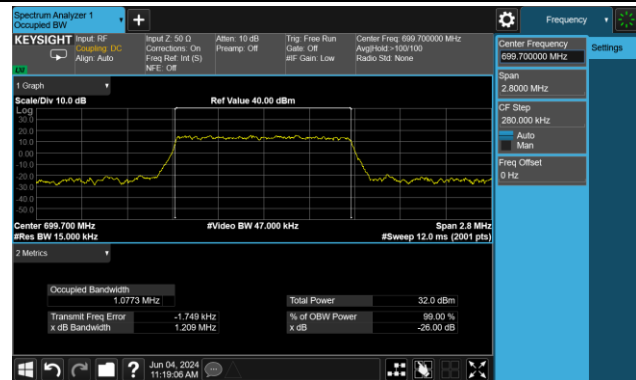

99% Bandwidth – 1.4MHz Bandwidth QPSK

Low Channel Bandwidth