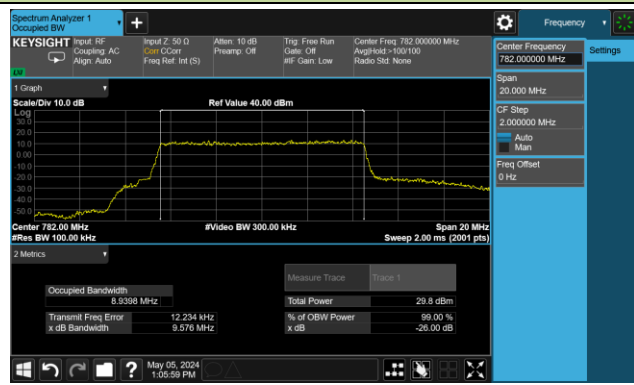

99% Bandwidth – 10MHz Bandwidth 64QAM

Middle Channel Bandwidth