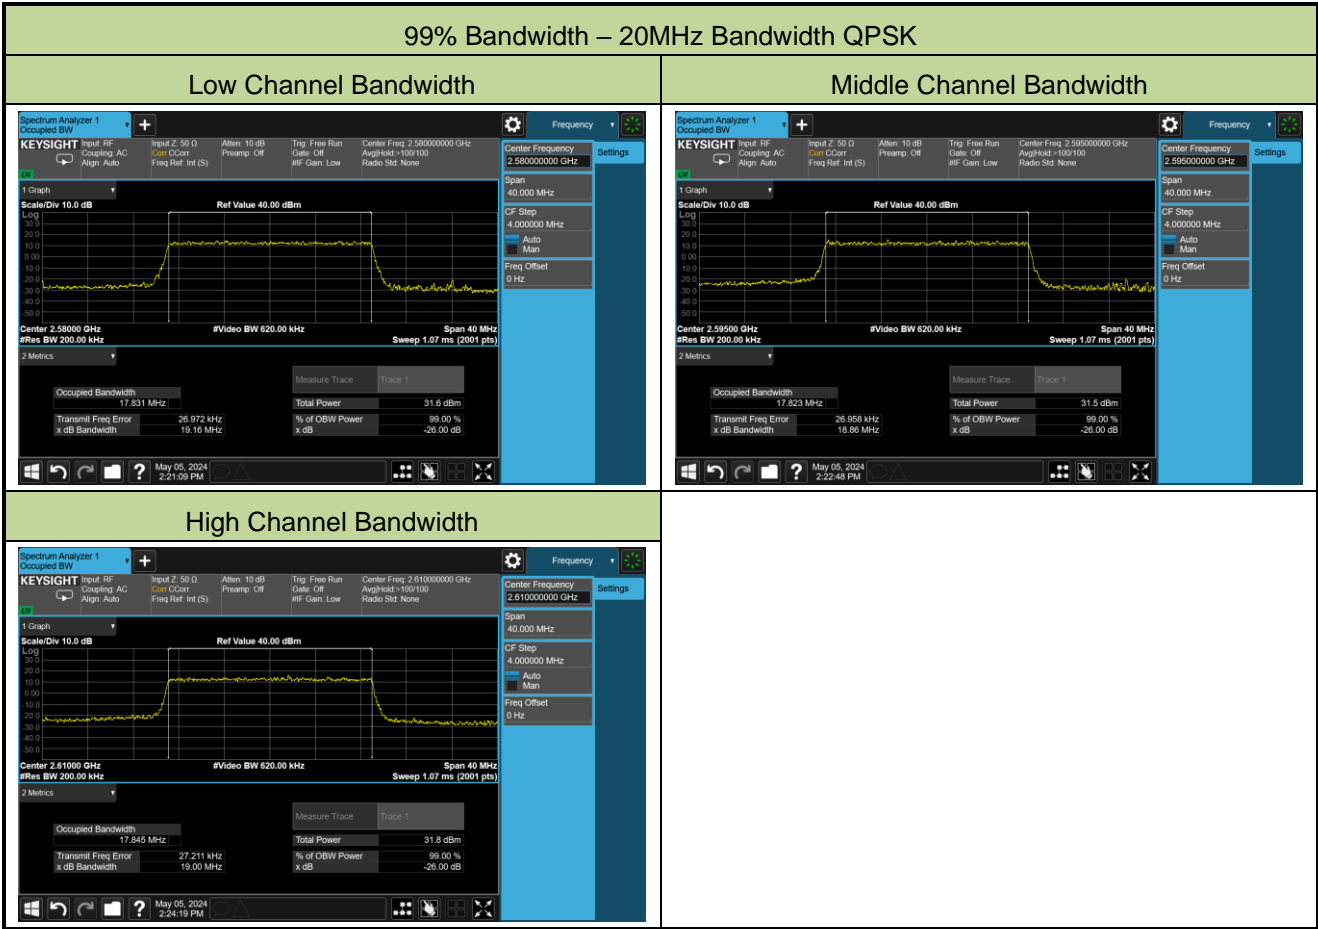

99% Bandwidth – 15MHz Bandwidth QPSK

Low Channel Bandwidth

Middle Channel Bandwidth

High Channel Bandwidth

99% Bandwidth – 5MHz Bandwidth 16QAM

Low Channel Bandwidth

Middle Channel Bandwidth

High Channel Bandwidth