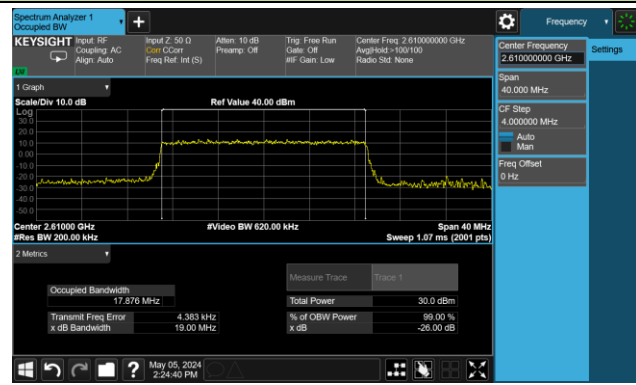

99% Bandwidth – 20MHz Bandwidth 16QAM

Low Channel Bandwidth

Middle Channel Bandwidth

High Channel Bandwidth

99% Bandwidth – 5MHz Bandwidth 64QAM

Low Channel Bandwidth

Middle Channel Bandwidth

High Channel Bandwidth