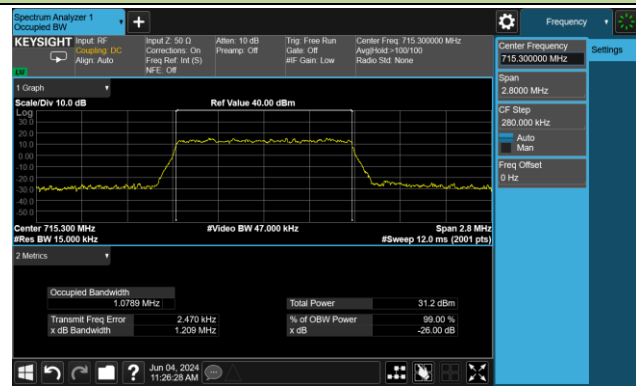

99% Bandwidth – 1.4MHz Bandwidth 16QAM

Low Channel Bandwidth

Middle Channel Bandwidth

High Channel Bandwidth

99% Bandwidth – 3MHz Bandwidth 16QAM

Low Channel Bandwidth

Middle Channel Bandwidth

High Channel Bandwidth