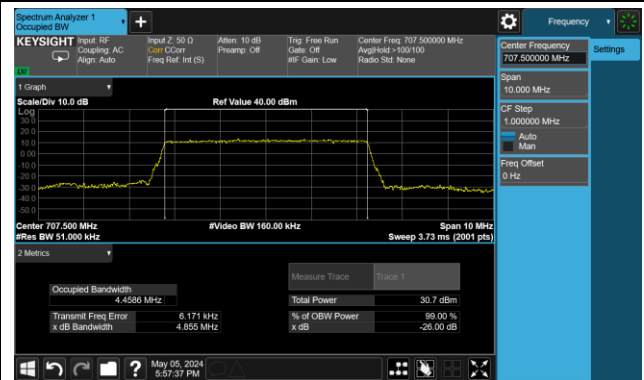

Middle Channel Bandwidth