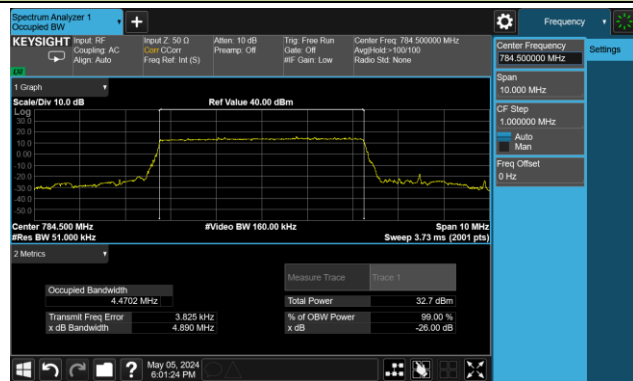

99% Bandwidth – 5MHz Bandwidth QPSK

Low Channel Bandwidth

Middle Channel Bandwidth

High Channel Bandwidth

99% Bandwidth – 10MHz Bandwidth QPSK

Middle Channel Bandwidth

99% Bandwidth – 5MHz Bandwidth 16QAM

Low Channel Bandwidth