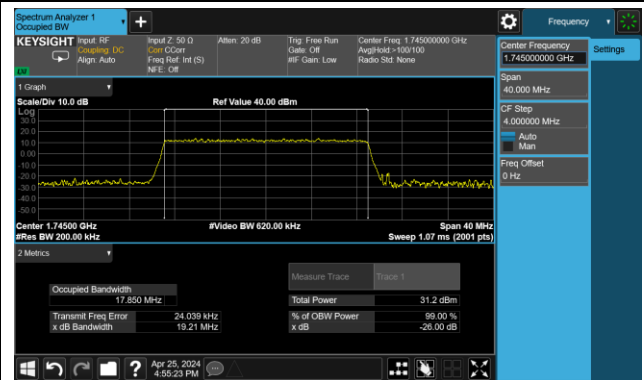

99% Bandwidth – 15MHz Bandwidth 64QAM

Low Channel Bandwidth

Middle Channel Bandwidth

High Channel Bandwidth

99% Bandwidth – 20MHz Bandwidth 64QAM

Low Channel Bandwidth

Middle Channel Bandwidth

High Channel Bandwidth