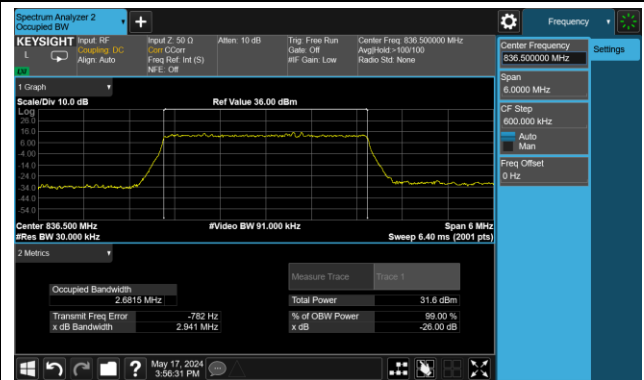

Middle Channel Bandwidth