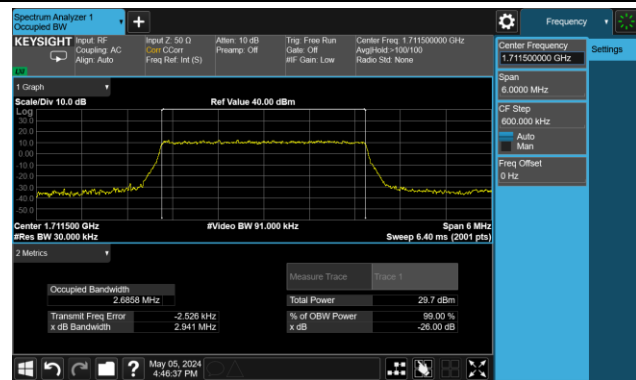

99% Bandwidth – 1.4MHz Bandwidth 64QAM

Low Channel Bandwidth

Middle Channel Bandwidth

High Channel Bandwidth

99% Bandwidth – 3MHz Bandwidth 64QAM

Low Channel Bandwidth

Middle Channel Bandwidth

High Channel Bandwidth