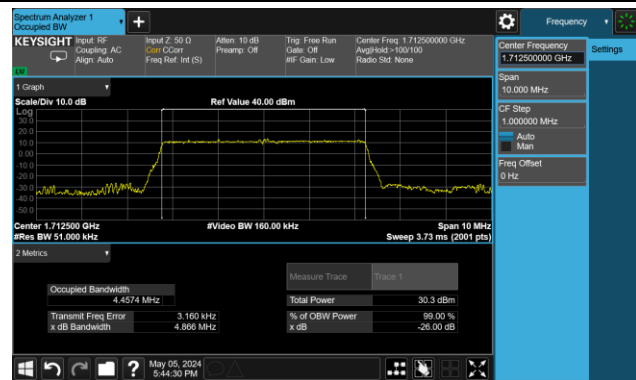

99% Bandwidth – 5MHz Bandwidth 64QAM

Low Channel Bandwidth