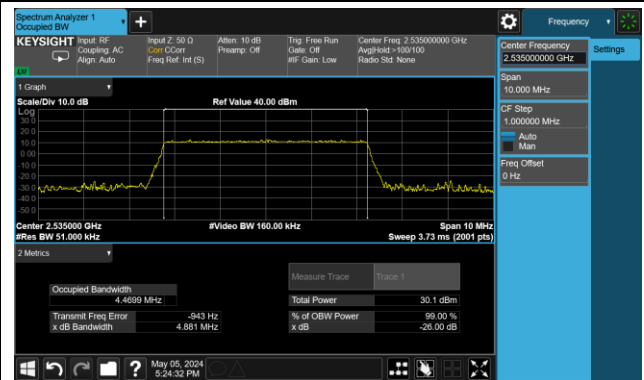

Middle Channel Bandwidth