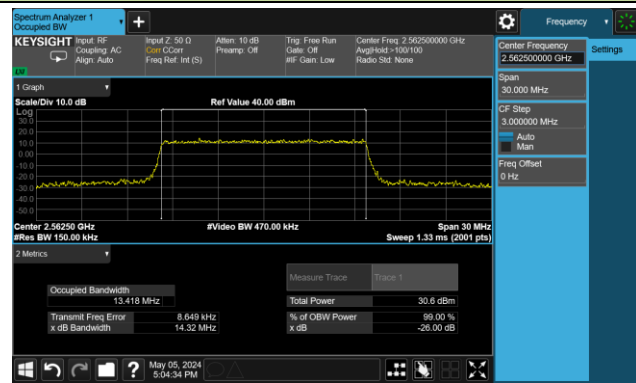

99% Bandwidth – 15MHz Bandwidth 16QAM

Low Channel Bandwidth

Middle Channel Bandwidth

High Channel Bandwidth

99% Bandwidth – 20MHz Bandwidth 16QAM

Low Channel Bandwidth

Middle Channel Bandwidth

High Channel Bandwidth