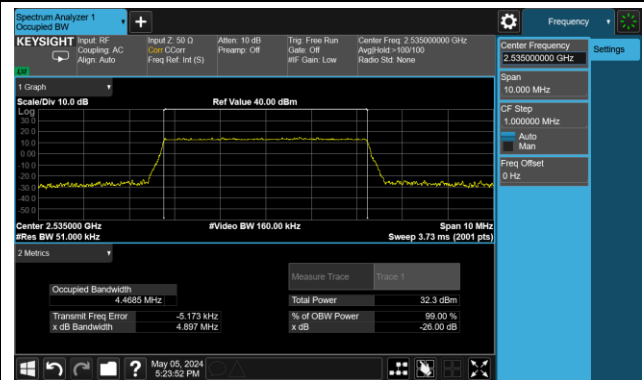

Middle Channel Bandwidth