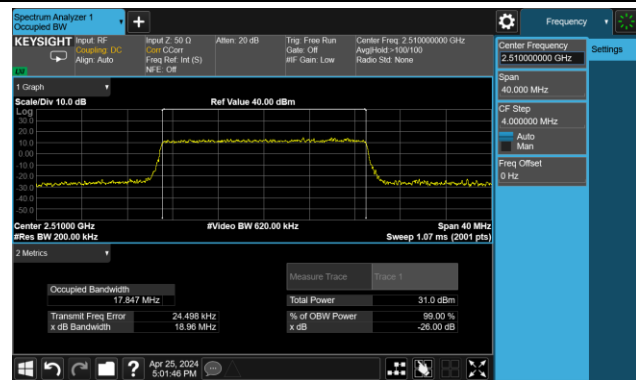

99% Bandwidth – 15MHz Bandwidth 16QAM

Low Channel Bandwidth

Middle Channel Bandwidth

High Channel Bandwidth

99% Bandwidth – 20MHz Bandwidth 16QAM

Low Channel Bandwidth

Middle Channel Bandwidth

High Channel Bandwidth