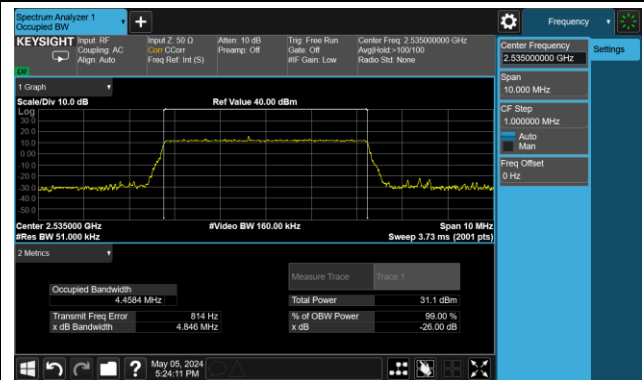

Middle Channel Bandwidth