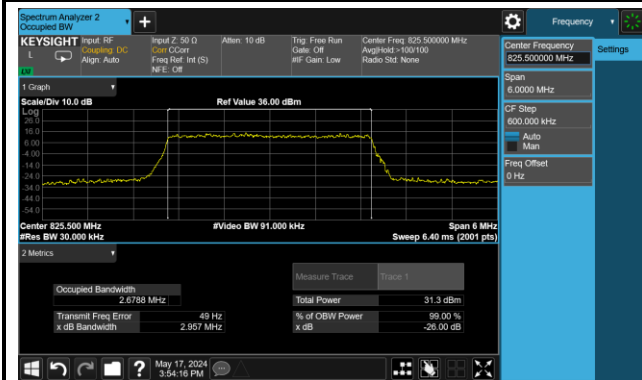

99% Bandwidth – 3MHz Bandwidth 16QAM

Low Channel Bandwidth