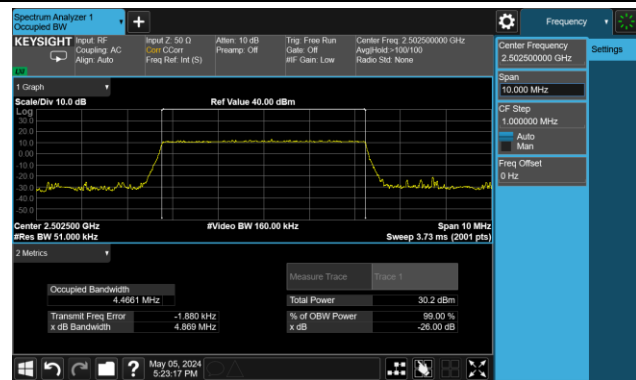

99% Bandwidth – 5MHz Bandwidth 64QAM

Low Channel Bandwidth