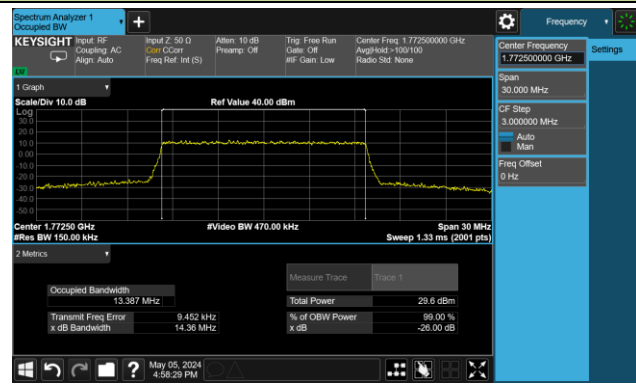

99% Bandwidth – 15MHz Bandwidth 64QAM

Low Channel Bandwidth

Middle Channel Bandwidth

High Channel Bandwidth

99% Bandwidth – 20MHz Bandwidth 64QAM

Low Channel Bandwidth

Middle Channel Bandwidth

High Channel Bandwidth