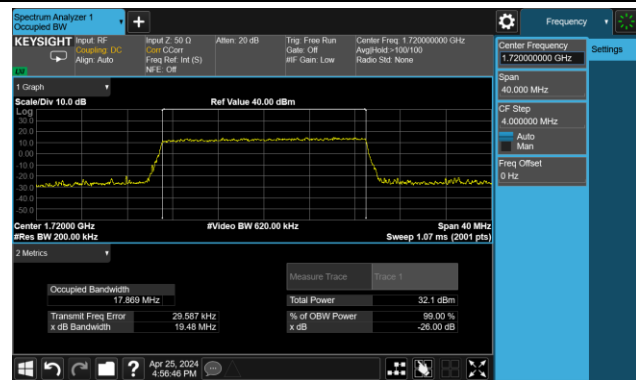

99% Bandwidth – 15MHz Bandwidth 16QAM

Low Channel Bandwidth

Middle Channel Bandwidth

High Channel Bandwidth

99% Bandwidth – 20MHz Bandwidth 16QAM

Low Channel Bandwidth

Middle Channel Bandwidth

High Channel Bandwidth