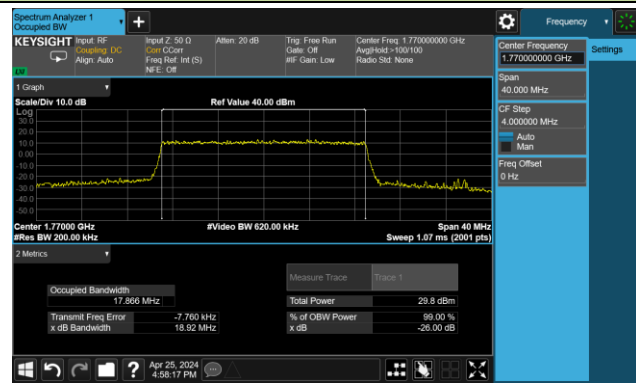

99% Bandwidth – 15MHz Bandwidth 64QAM

Low Channel Bandwidth

Middle Channel Bandwidth

High Channel Bandwidth

99% Bandwidth – 20MHz Bandwidth 64QAM

Low Channel Bandwidth

Middle Channel Bandwidth

High Channel Bandwidth