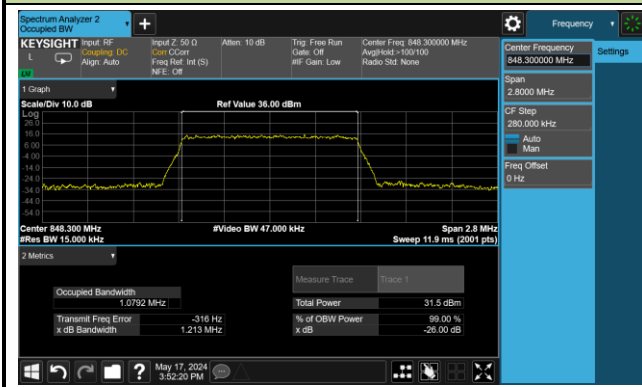

99% Bandwidth – 1.4MHz Bandwidth QPSK

Low Channel Bandwidth

Middle Channel Bandwidth

High Channel Bandwidth

99% Bandwidth – 3MHz Bandwidth QPSK

Low Channel Bandwidth

Middle Channel Bandwidth

High Channel Bandwidth