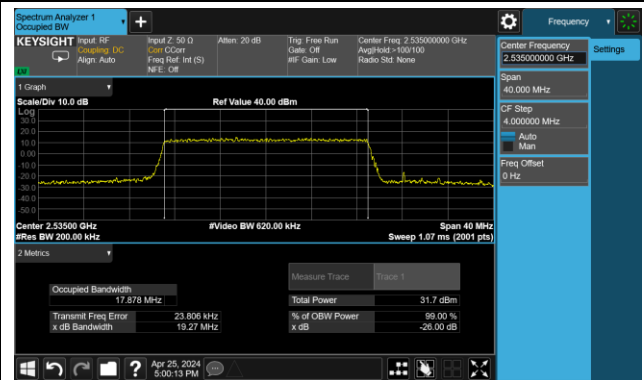

99% Bandwidth – 15MHz Bandwidth QPSK

Low Channel Bandwidth

Middle Channel Bandwidth

High Channel Bandwidth

99% Bandwidth – 20MHz Bandwidth QPSK

Low Channel Bandwidth

Middle Channel Bandwidth

High Channel Bandwidth