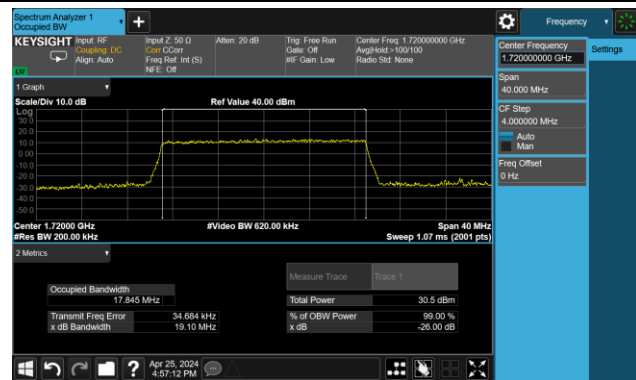

99% Bandwidth – 15MHz Bandwidth 64QAM

Low Channel Bandwidth

Middle Channel Bandwidth

High Channel Bandwidth

99% Bandwidth – 20MHz Bandwidth 64QAM

Low Channel Bandwidth

Middle Channel Bandwidth

High Channel Bandwidth