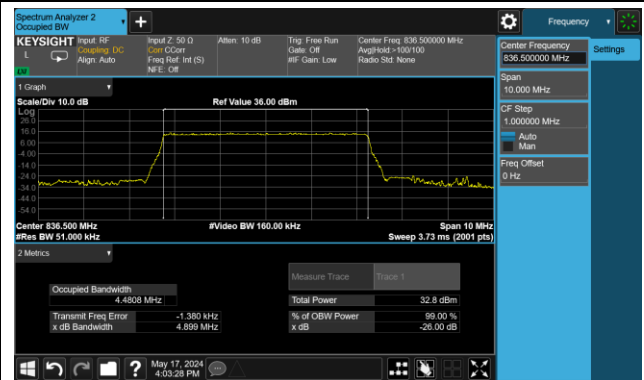

Middle Channel Bandwidth