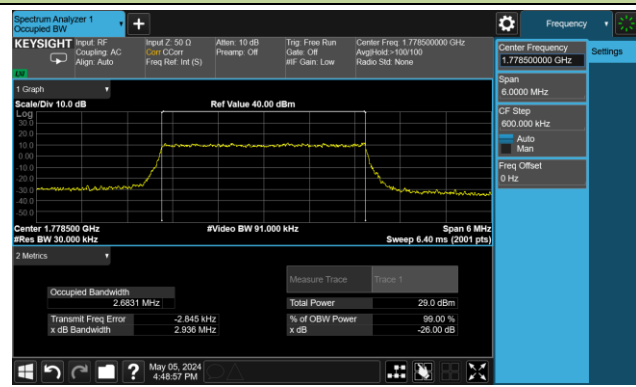

99% Bandwidth – 1.4MHz Bandwidth 64QAM

Low Channel Bandwidth

Middle Channel Bandwidth

High Channel Bandwidth

99% Bandwidth – 3MHz Bandwidth 64QAM

Low Channel Bandwidth

Middle Channel Bandwidth

High Channel Bandwidth