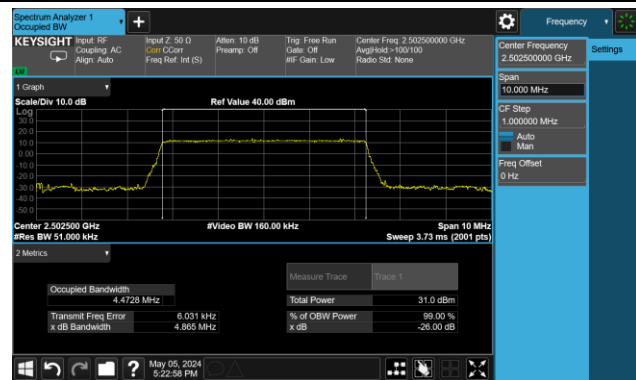

99% Bandwidth – 5MHz Bandwidth 16QAM

Low Channel Bandwidth