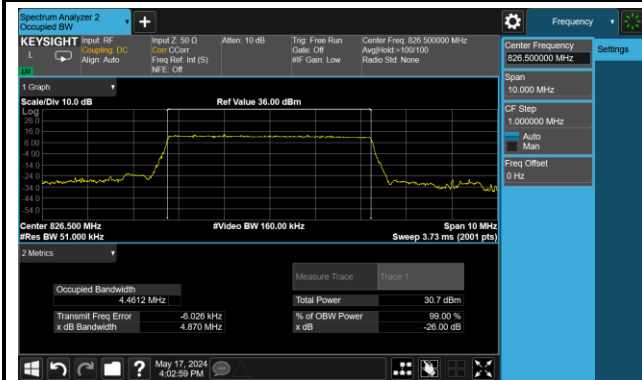

99% Bandwidth – 5MHz Bandwidth 64QAM

Low Channel Bandwidth