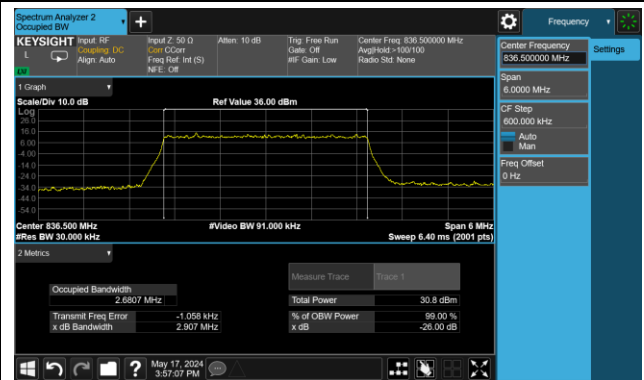

99% Bandwidth – 1.4MHz Bandwidth 64QAM

Low Channel Bandwidth

Middle Channel Bandwidth

High Channel Bandwidth

99% Bandwidth – 3MHz Bandwidth 64QAM

Low Channel Bandwidth

Middle Channel Bandwidth

High Channel Bandwidth