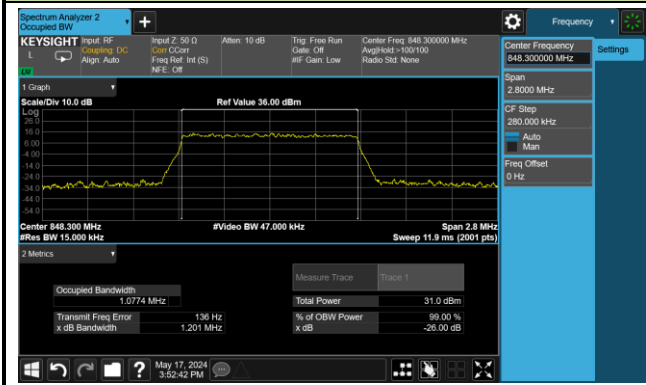

99% Bandwidth – 15MHz Bandwidth QPSK

Low Channel Bandwidth

Middle Channel Bandwidth

High Channel Bandwidth

99% Bandwidth – 1.4MHz Bandwidth 16QAM

Low Channel Bandwidth

Middle Channel Bandwidth

High Channel Bandwidth