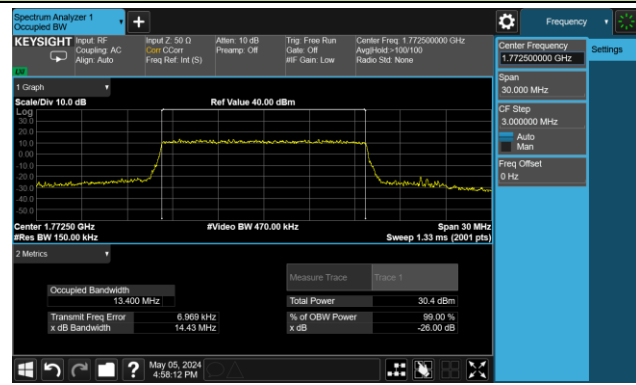

99% Bandwidth – 15MHz Bandwidth 16QAM

Low Channel Bandwidth

Middle Channel Bandwidth

High Channel Bandwidth

99% Bandwidth – 20MHz Bandwidth 16QAM

Low Channel Bandwidth

Middle Channel Bandwidth

High Channel Bandwidth