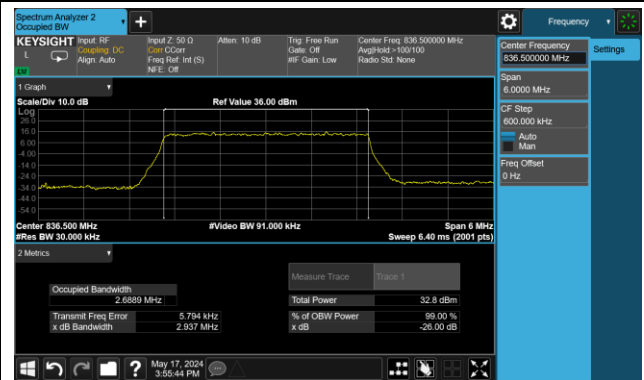

99% Bandwidth – 1.4MHz Bandwidth QPSK

Low Channel Bandwidth

Middle Channel Bandwidth

High Channel Bandwidth

99% Bandwidth – 3MHz Bandwidth QPSK

Low Channel Bandwidth

Middle Channel Bandwidth

High Channel Bandwidth