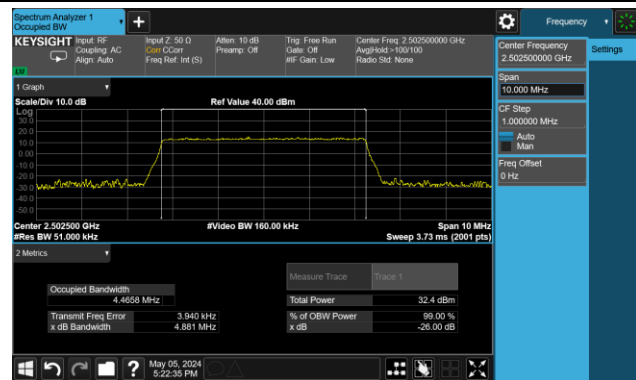

99% Bandwidth – 5MHz Bandwidth QPSK

Low Channel Bandwidth