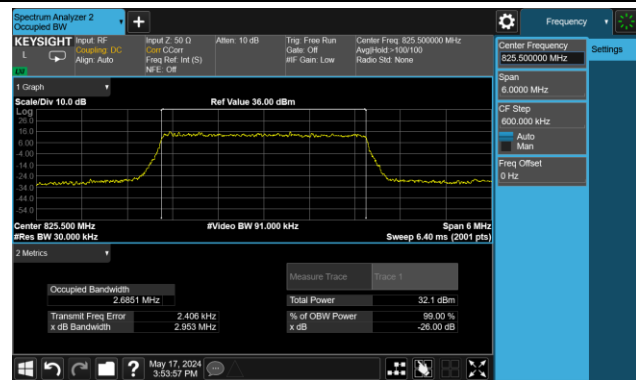

99% Bandwidth – 1.4MHz Bandwidth QPSK

Low Channel Bandwidth

Middle Channel Bandwidth

High Channel Bandwidth

99% Bandwidth – 3MHz Bandwidth QPSK

Low Channel Bandwidth

Middle Channel Bandwidth

High Channel Bandwidth