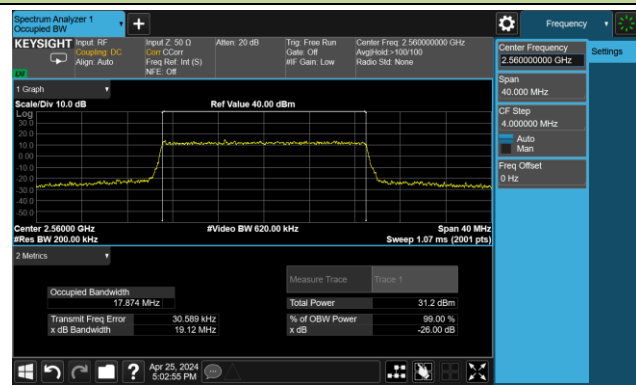

99% Bandwidth – 15MHz Bandwidth QPSK

Low Channel Bandwidth

Middle Channel Bandwidth

High Channel Bandwidth

99% Bandwidth – 20MHz Bandwidth QPSK

Low Channel Bandwidth

Middle Channel Bandwidth

High Channel Bandwidth