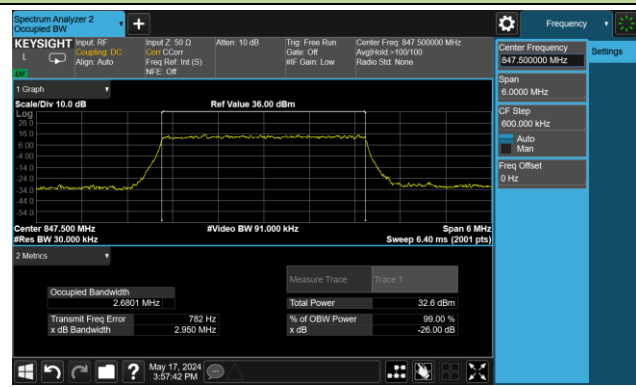

99% Bandwidth – 1.4MHz Bandwidth QPSK

Low Channel Bandwidth

Middle Channel Bandwidth

High Channel Bandwidth

99% Bandwidth – 3MHz Bandwidth QPSK

Low Channel Bandwidth

Middle Channel Bandwidth

High Channel Bandwidth