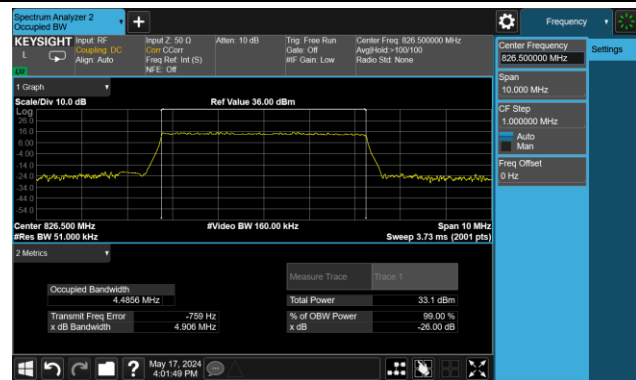

99% Bandwidth – 5MHz Bandwidth QPSK

Low Channel Bandwidth