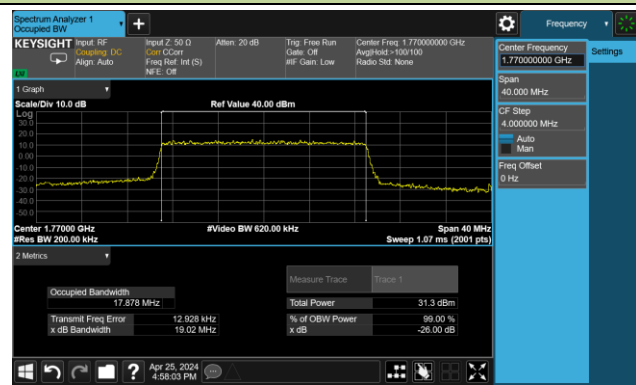

99% Bandwidth – 15MHz Bandwidth 16QAM

Low Channel Bandwidth

Middle Channel Bandwidth

High Channel Bandwidth

99% Bandwidth – 20MHz Bandwidth 16QAM

Low Channel Bandwidth

Middle Channel Bandwidth

High Channel Bandwidth