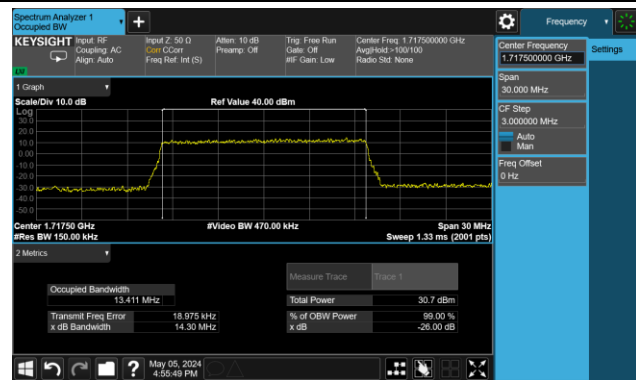

99% Bandwidth – 15MHz Bandwidth 16QAM

Low Channel Bandwidth

Middle Channel Bandwidth

High Channel Bandwidth

99% Bandwidth – 20MHz Bandwidth 16QAM

Low Channel Bandwidth

Middle Channel Bandwidth

High Channel Bandwidth