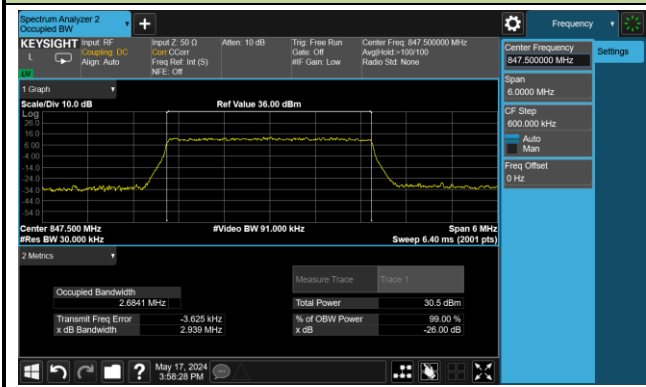

99% Bandwidth – 1.4MHz Bandwidth 64QAM

Low Channel Bandwidth

Middle Channel Bandwidth

High Channel Bandwidth

99% Bandwidth – 3MHz Bandwidth 64QAM

Low Channel Bandwidth

Middle Channel Bandwidth

High Channel Bandwidth