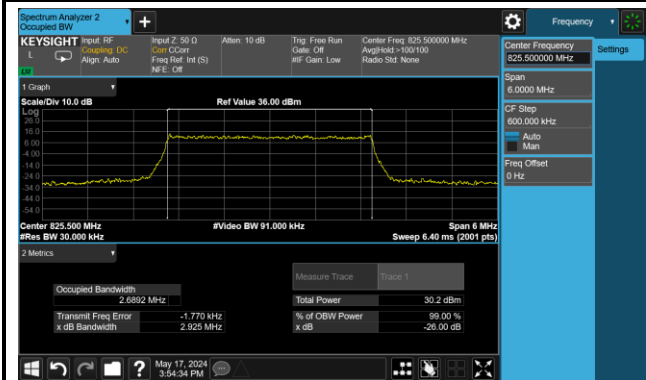

99% Bandwidth – 1.4MHz Bandwidth 64QAM

Low Channel Bandwidth

Middle Channel Bandwidth

High Channel Bandwidth

99% Bandwidth – 3MHz Bandwidth 64QAM

Low Channel Bandwidth

Middle Channel Bandwidth

High Channel Bandwidth