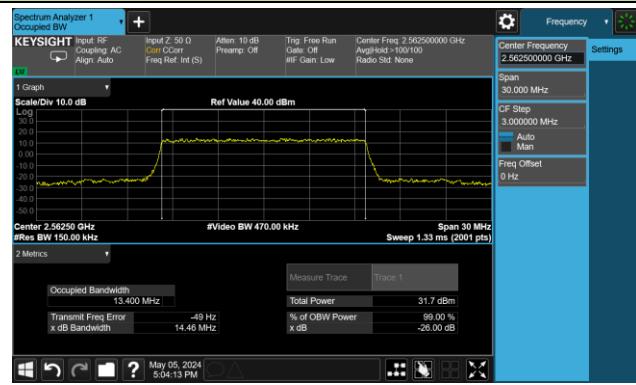

99% Bandwidth – 15MHz Bandwidth QPSK

Low Channel Bandwidth

Middle Channel Bandwidth

High Channel Bandwidth

99% Bandwidth – 20MHz Bandwidth QPSK

Low Channel Bandwidth

Middle Channel Bandwidth

High Channel Bandwidth