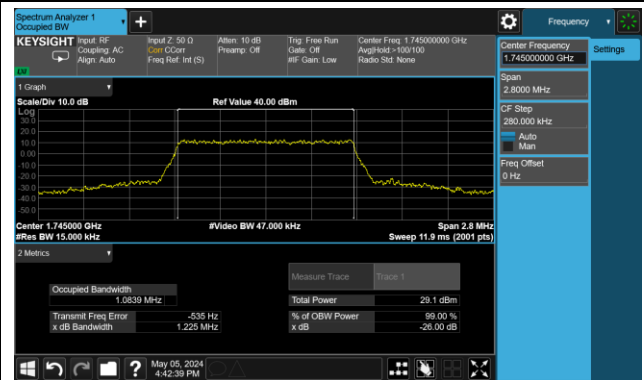

Middle Channel Bandwidth