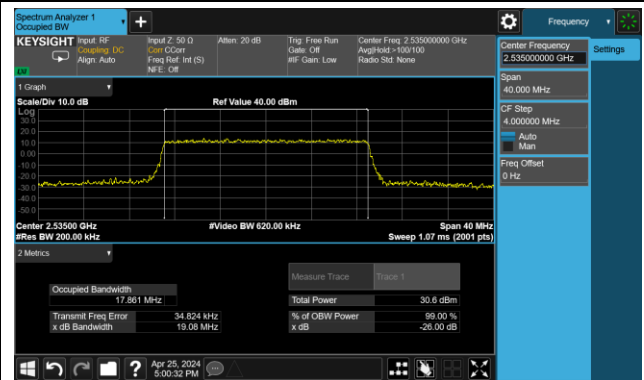

99% Bandwidth – 15MHz Bandwidth 16QAM

Low Channel Bandwidth

Middle Channel Bandwidth

High Channel Bandwidth

99% Bandwidth – 20MHz Bandwidth 16QAM

Low Channel Bandwidth

Middle Channel Bandwidth

High Channel Bandwidth