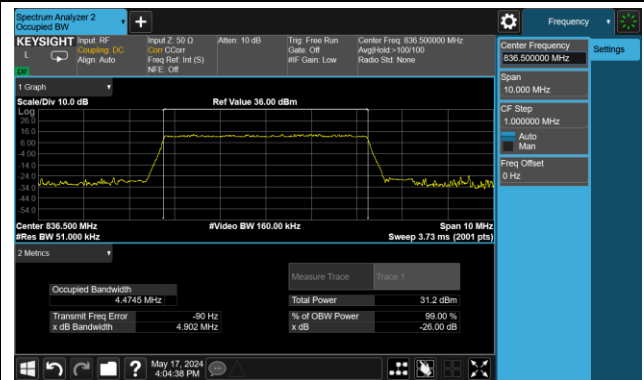

Middle Channel Bandwidth