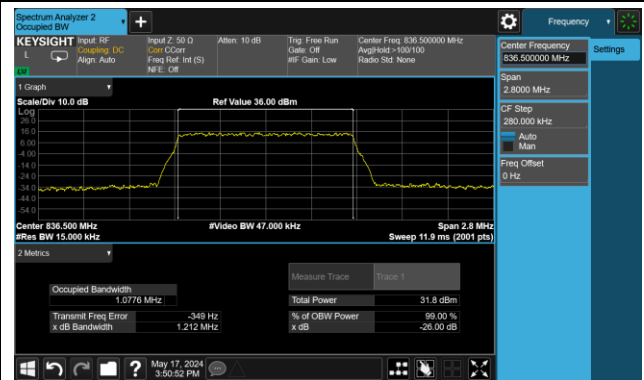

Middle Channel Bandwidth