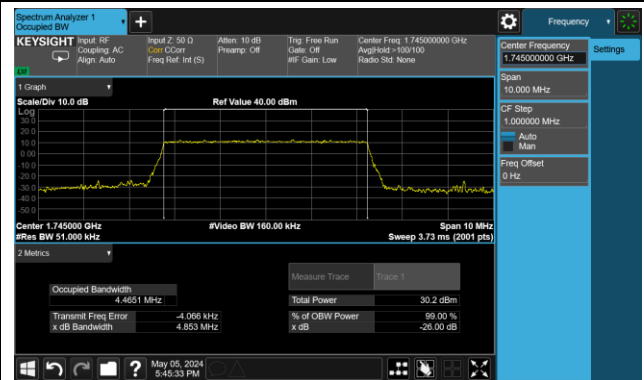

Middle Channel Bandwidth