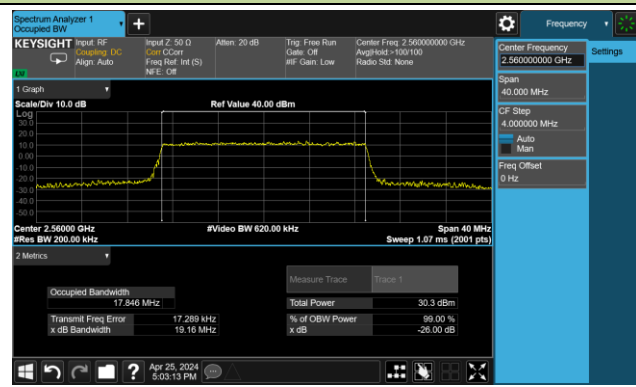

99% Bandwidth – 15MHz Bandwidth 16QAM

Low Channel Bandwidth

Middle Channel Bandwidth

High Channel Bandwidth

99% Bandwidth – 20MHz Bandwidth 16QAM

Low Channel Bandwidth

Middle Channel Bandwidth

High Channel Bandwidth