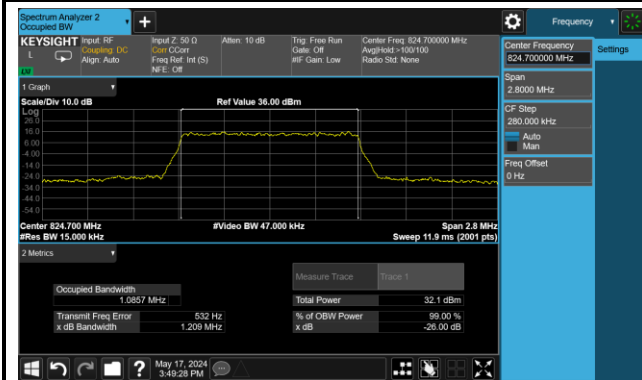

99% Bandwidth – 1.4MHz Bandwidth QPSK

Low Channel Bandwidth