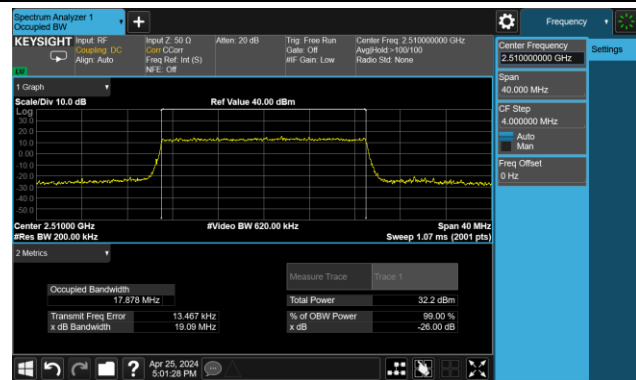

99% Bandwidth – 15MHz Bandwidth QPSK

Low Channel Bandwidth

Middle Channel Bandwidth

High Channel Bandwidth

99% Bandwidth – 20MHz Bandwidth QPSK

Low Channel Bandwidth

Middle Channel Bandwidth

High Channel Bandwidth