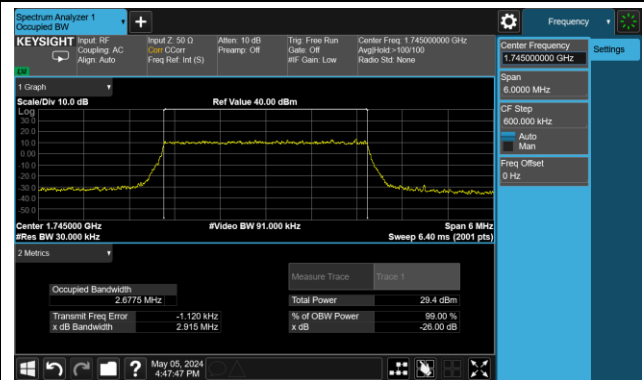

99% Bandwidth – 1.4MHz Bandwidth 64QAM

Low Channel Bandwidth

Middle Channel Bandwidth

High Channel Bandwidth

99% Bandwidth – 3MHz Bandwidth 64QAM

Low Channel Bandwidth

Middle Channel Bandwidth

High Channel Bandwidth