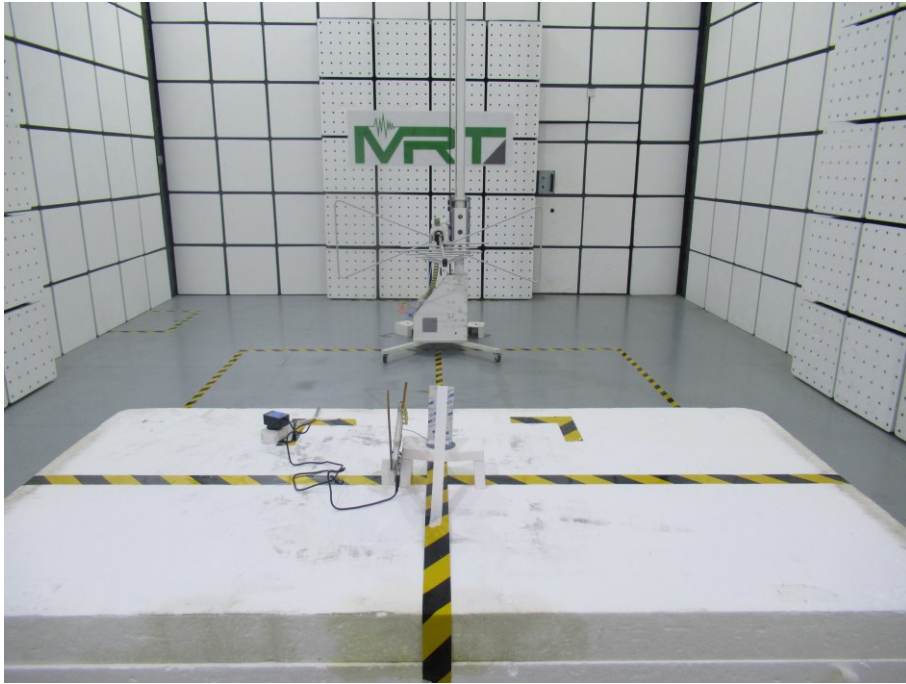

Test Setup Photo

Description: Transmitter Spurious Emissions Test Setup (30MHz ~ 1GHz)

Description: Transmitter Spurious Emissions Test Setup (1GHz ~ 18GHz)

Description: Transmitter Spurious Emissions Test Setup (18GHz ~ 40GHz)

Description: Conducted Test Setup