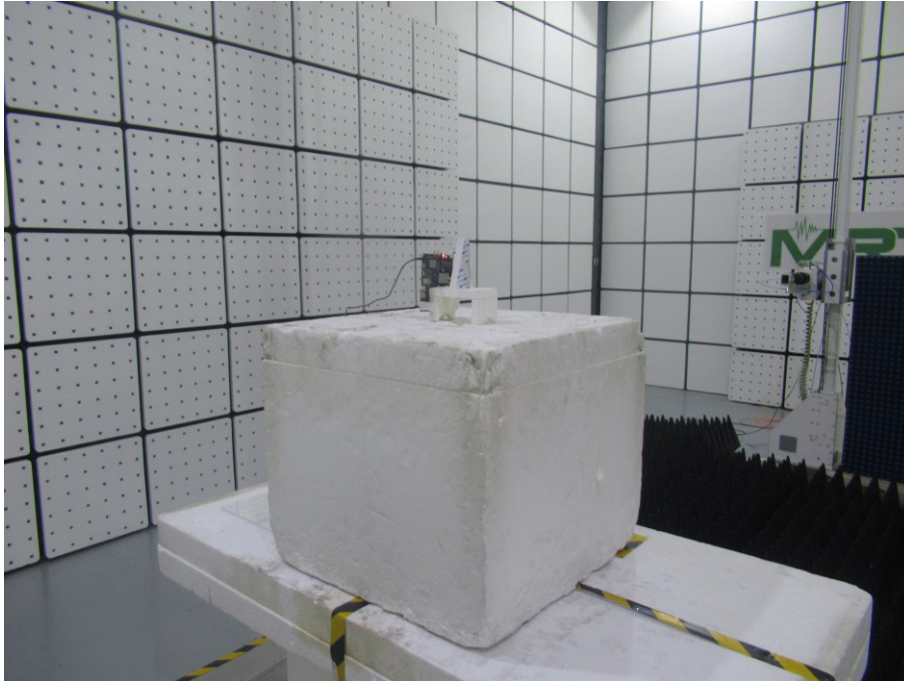

Test Setup Photo

Description: Transmitter Spurious Emissions Test Setup (30MHz ~ 1GHz)

Description: Transmitter Spurious Emissions Test Setup (1GHz ~ 18GHz)

Description: Transmitter Spurious Emissions Test Setup (18GHz ~ 40GHz)

Description: Conducted Test Setup