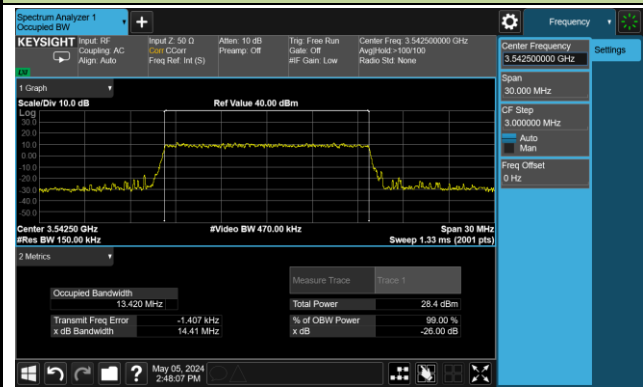

99% Bandwidth – 15MHz Bandwidth 16QAM

Low Channel Bandwidth

Middle Channel Bandwidth

High Channel Bandwidth

99% Bandwidth – 20MHz Bandwidth 16QAM

Low Channel Bandwidth

Middle Channel Bandwidth

High Channel Bandwidth