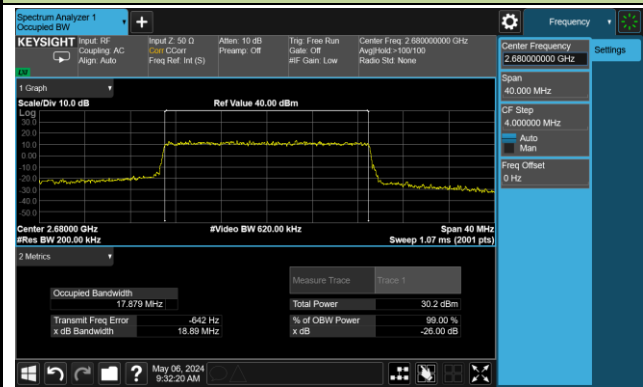

99% Bandwidth – 15MHz Bandwidth 64QAM

Low Channel Bandwidth

Middle Channel Bandwidth

High Channel Bandwidth

99% Bandwidth – 20MHz Bandwidth 64QAM

Low Channel Bandwidth

Middle Channel Bandwidth

High Channel Bandwidth