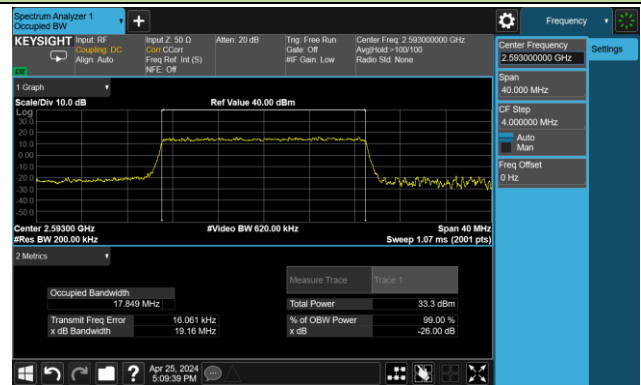

99% Bandwidth – 15MHz Bandwidth QPSK

Low Channel Bandwidth

Middle Channel Bandwidth

High Channel Bandwidth

99% Bandwidth – 20MHz Bandwidth QPSK

Low Channel Bandwidth

Middle Channel Bandwidth

High Channel Bandwidth