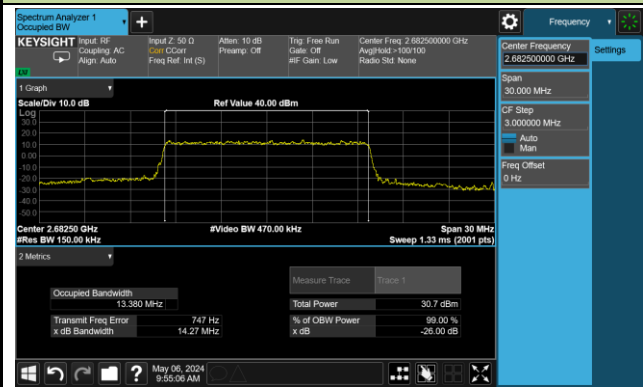

99% Bandwidth – 15MHz Bandwidth 64QAM

Low Channel Bandwidth

Middle Channel Bandwidth

High Channel Bandwidth

99% Bandwidth – 20MHz Bandwidth 64QAM

Low Channel Bandwidth

Middle Channel Bandwidth

High Channel Bandwidth