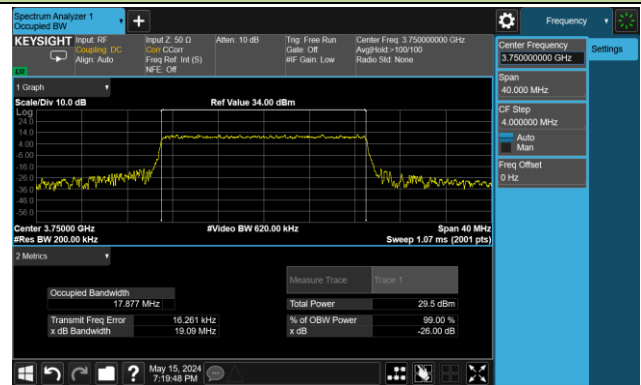

99% Bandwidth – 15MHz Bandwidth QPSK

Low Channel Bandwidth

Middle Channel Bandwidth

High Channel Bandwidth

99% Bandwidth – 20MHz Bandwidth QPSK

Low Channel Bandwidth

Middle Channel Bandwidth

High Channel Bandwidth