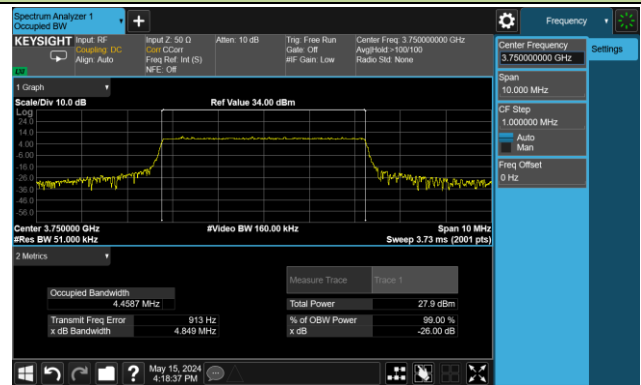

Middle Channel Bandwidth