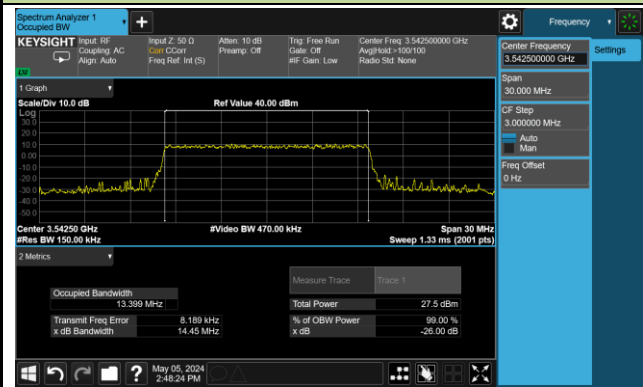

99% Bandwidth – 15MHz Bandwidth 64QAM

Low Channel Bandwidth

Middle Channel Bandwidth

High Channel Bandwidth

99% Bandwidth – 20MHz Bandwidth 64QAM

Low Channel Bandwidth

Middle Channel Bandwidth

High Channel Bandwidth