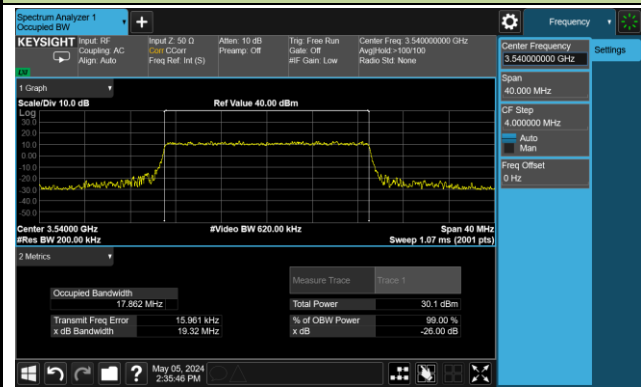

99% Bandwidth – 15MHz Bandwidth QPSK

Low Channel Bandwidth

Middle Channel Bandwidth

High Channel Bandwidth

99% Bandwidth – 20MHz Bandwidth QPSK

Low Channel Bandwidth

Middle Channel Bandwidth

High Channel Bandwidth