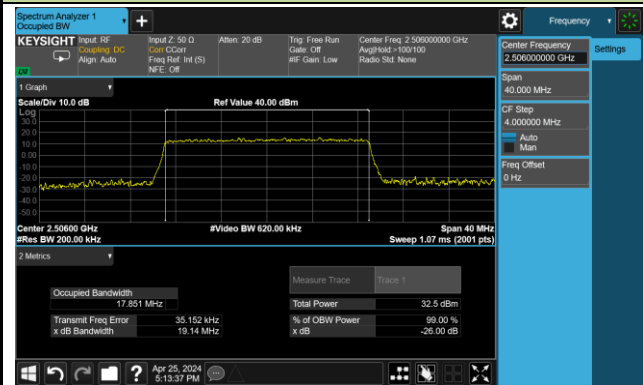

99% Bandwidth – 15MHz Bandwidth 64QAM

Low Channel Bandwidth

Middle Channel Bandwidth

High Channel Bandwidth

99% Bandwidth – 20MHz Bandwidth 64QAM

Low Channel Bandwidth

Middle Channel Bandwidth

High Channel Bandwidth