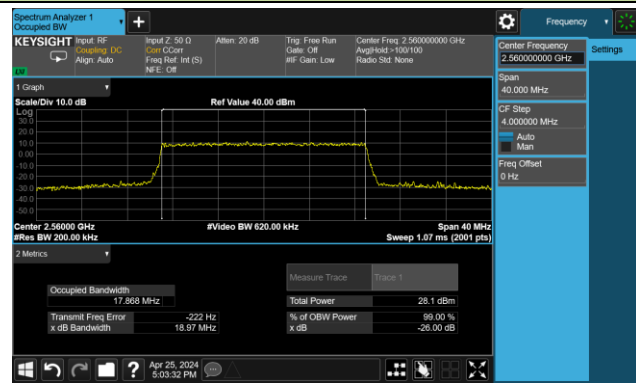

99% Bandwidth – 20MHz Bandwidth 64QAM

Low Channel Bandwidth

Middle Channel Bandwidth

High Channel Bandwidth

Test Site	SIP-SR1	Test Engineer	Yoniter Yang
Test Date	2024-05-05 ~ 2024-06-04	Test Band	Band 12