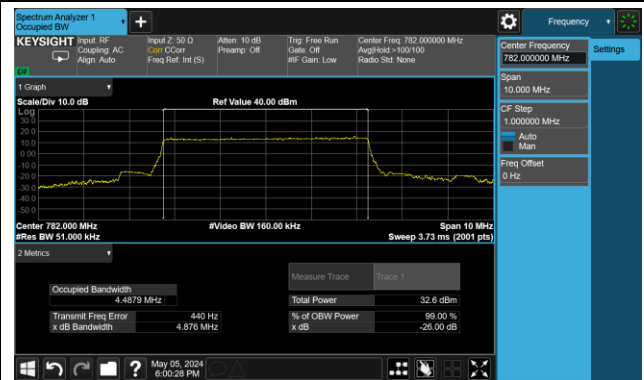

Middle Channel Bandwidth