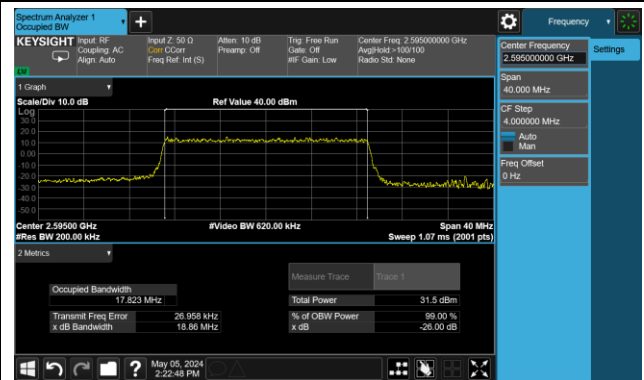

99% Bandwidth – 15MHz Bandwidth QPSK

Low Channel Bandwidth

Middle Channel Bandwidth

High Channel Bandwidth

99% Bandwidth – 20MHz Bandwidth QPSK

Low Channel Bandwidth

Middle Channel Bandwidth

High Channel Bandwidth