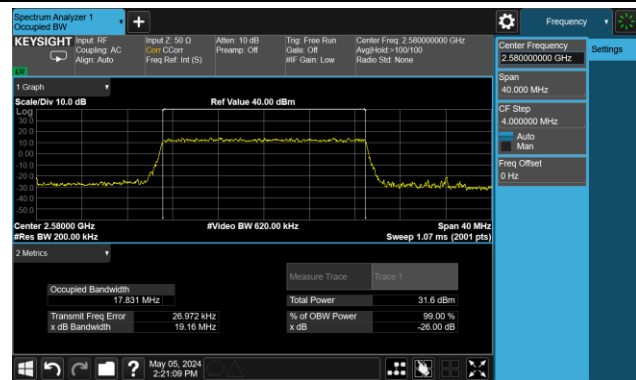

99% Bandwidth – 15MHz Bandwidth QPSK

Low Channel Bandwidth

Middle Channel Bandwidth

High Channel Bandwidth

99% Bandwidth – 20MHz Bandwidth QPSK

Low Channel Bandwidth

Middle Channel Bandwidth

High Channel Bandwidth