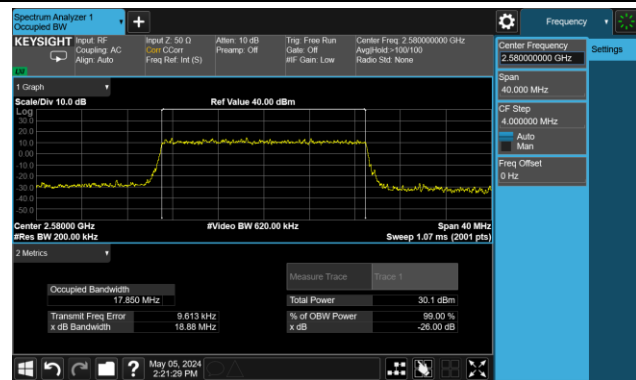

99% Bandwidth – 15MHz Bandwidth 16QAM

Low Channel Bandwidth

Middle Channel Bandwidth

High Channel Bandwidth

99% Bandwidth – 20MHz Bandwidth 16QAM

Low Channel Bandwidth

Middle Channel Bandwidth

High Channel Bandwidth