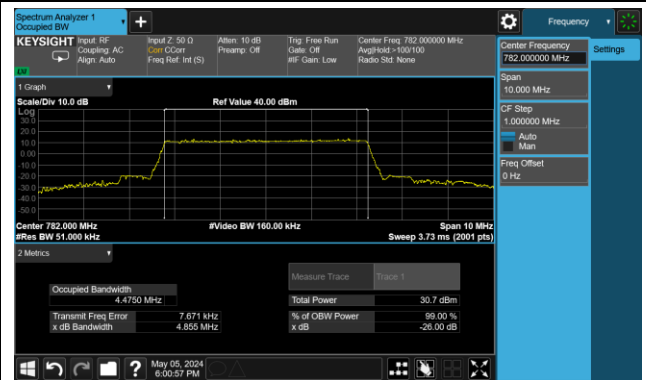

Middle Channel Bandwidth

High Channel Bandwidth

99% Bandwidth – 10MHz Bandwidth 16QAM

Middle Channel Bandwidth

99% Bandwidth – 5MHz Bandwidth 64QAM

Low Channel Bandwidth

Middle Channel Bandwidth

High Channel Bandwidth