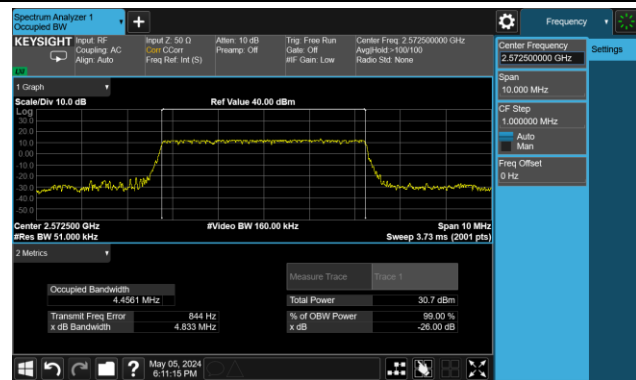

99% Bandwidth – 5MHz Bandwidth 16QAM

Low Channel Bandwidth