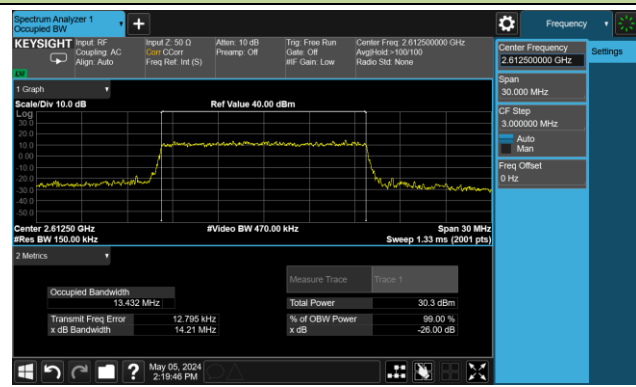

99% Bandwidth – 15MHz Bandwidth 16QAM

Low Channel Bandwidth

Middle Channel Bandwidth

High Channel Bandwidth

99% Bandwidth – 20MHz Bandwidth 16QAM

Low Channel Bandwidth

Middle Channel Bandwidth

High Channel Bandwidth