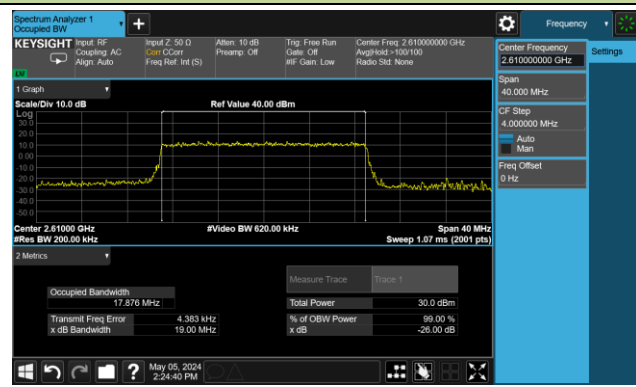

99% Bandwidth – 15MHz Bandwidth 16QAM

Low Channel Bandwidth

Middle Channel Bandwidth

High Channel Bandwidth

99% Bandwidth – 20MHz Bandwidth 16QAM

Low Channel Bandwidth

Middle Channel Bandwidth

High Channel Bandwidth