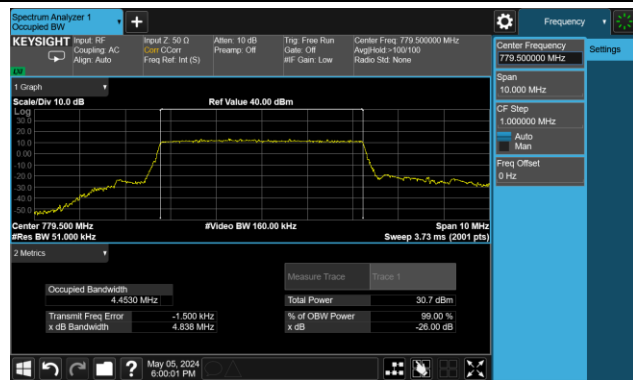

Middle Channel Bandwidth

High Channel Bandwidth

99% Bandwidth – 10MHz Bandwidth 16QAM

Middle Channel Bandwidth

99% Bandwidth – 5MHz Bandwidth 64QAM

Low Channel Bandwidth

Middle Channel Bandwidth

High Channel Bandwidth