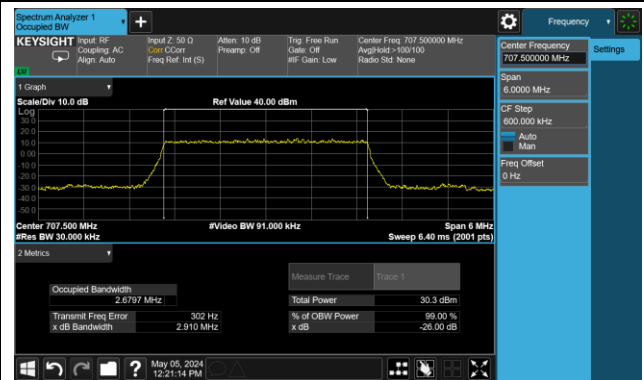

99% Bandwidth – 1.4MHz Bandwidth 64QAM

Low Channel Bandwidth

Middle Channel Bandwidth

High Channel Bandwidth

99% Bandwidth – 3MHz Bandwidth 64QAM

Low Channel Bandwidth

Middle Channel Bandwidth

High Channel Bandwidth