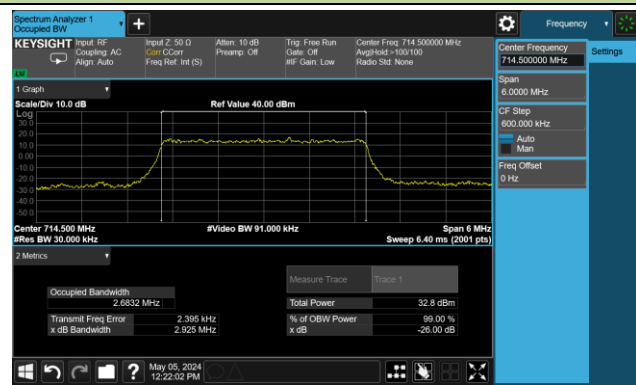

99% Bandwidth – 1.4MHz Bandwidth QPSK

Low Channel Bandwidth

Middle Channel Bandwidth

High Channel Bandwidth

99% Bandwidth – 3MHz Bandwidth QPSK

Low Channel Bandwidth

Middle Channel Bandwidth

High Channel Bandwidth