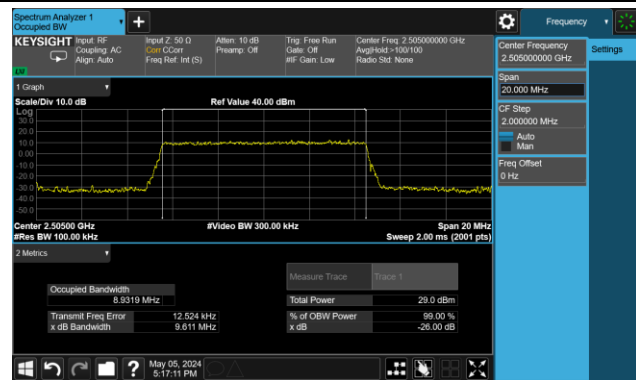

99% Bandwidth – 10MHz Bandwidth 64QAM

Low Channel Bandwidth

Middle Channel Bandwidth

High Channel Bandwidth

99% Bandwidth – 15MHz Bandwidth 64QAM

Low Channel Bandwidth

Middle Channel Bandwidth

High Channel Bandwidth

99% Bandwidth – 20MHz Bandwidth 64QAM

Low Channel Bandwidth

Middle Channel Bandwidth

High Channel Bandwidth

Test Site	SIP-SR1	Test Engineer	Yoniter Yang
Test Date	2024-05-05 ~ 2024-06-04	Test Band	Band 12