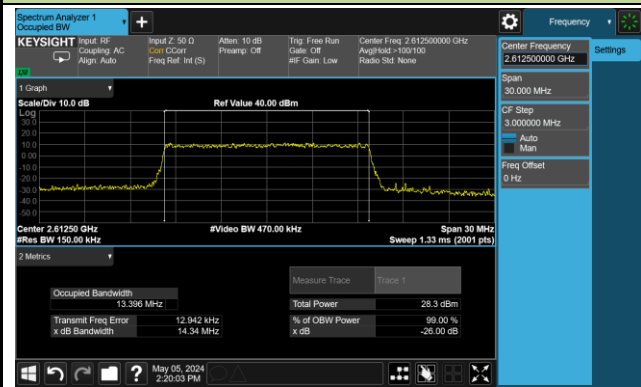

99% Bandwidth – 15MHz Bandwidth 64QAM

Low Channel Bandwidth

Middle Channel Bandwidth

High Channel Bandwidth

99% Bandwidth – 20MHz Bandwidth 64QAM

Low Channel Bandwidth

Middle Channel Bandwidth

High Channel Bandwidth