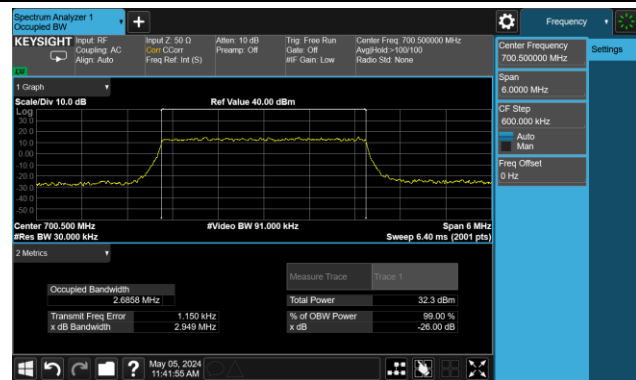

99% Bandwidth – 1.4MHz Bandwidth QPSK

Low Channel Bandwidth

Middle Channel Bandwidth

High Channel Bandwidth

99% Bandwidth – 3MHz Bandwidth QPSK

Low Channel Bandwidth

Middle Channel Bandwidth

High Channel Bandwidth