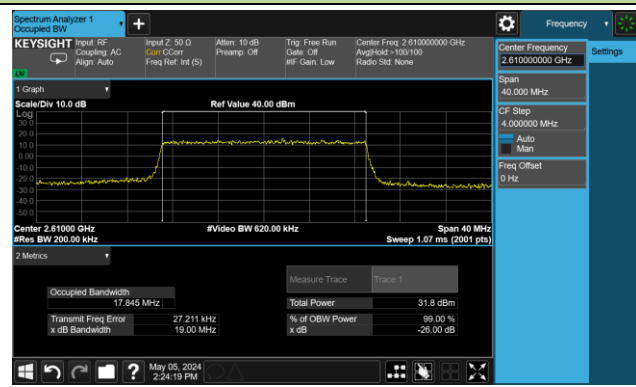

99% Bandwidth – 15MHz Bandwidth QPSK

Low Channel Bandwidth

Middle Channel Bandwidth

High Channel Bandwidth

99% Bandwidth – 20MHz Bandwidth QPSK

Low Channel Bandwidth

Middle Channel Bandwidth

High Channel Bandwidth