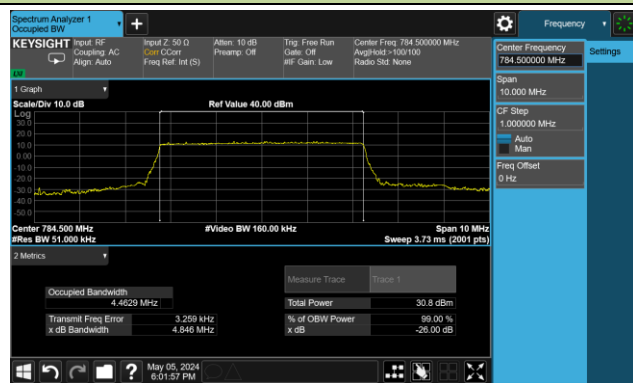

Middle Channel Bandwidth

High Channel Bandwidth

99% Bandwidth – 10MHz Bandwidth 16QAM

Middle Channel Bandwidth

99% Bandwidth – 5MHz Bandwidth 64QAM

Low Channel Bandwidth

Middle Channel Bandwidth

High Channel Bandwidth