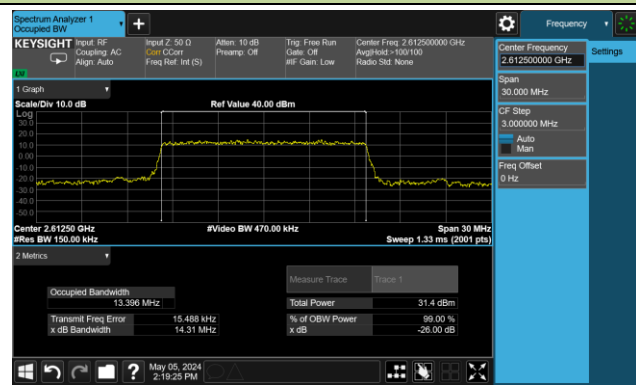

99% Bandwidth – 15MHz Bandwidth QPSK

Low Channel Bandwidth

Middle Channel Bandwidth

High Channel Bandwidth

99% Bandwidth – 20MHz Bandwidth QPSK

Low Channel Bandwidth

Middle Channel Bandwidth

High Channel Bandwidth