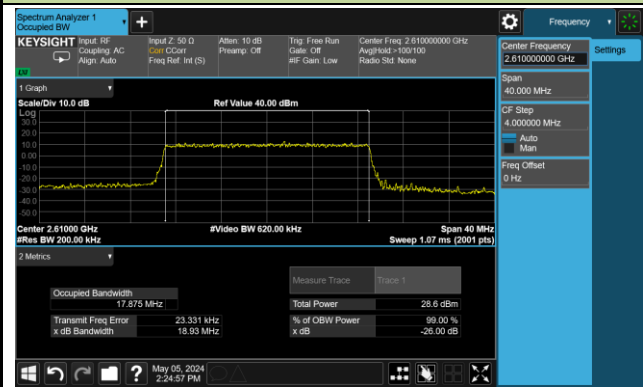

99% Bandwidth – 15MHz Bandwidth 64QAM

Low Channel Bandwidth

Middle Channel Bandwidth

High Channel Bandwidth

99% Bandwidth – 20MHz Bandwidth 64QAM

Low Channel Bandwidth

Middle Channel Bandwidth

High Channel Bandwidth