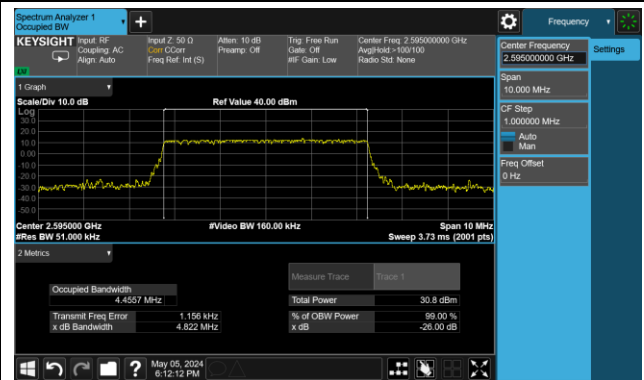

Middle Channel Bandwidth