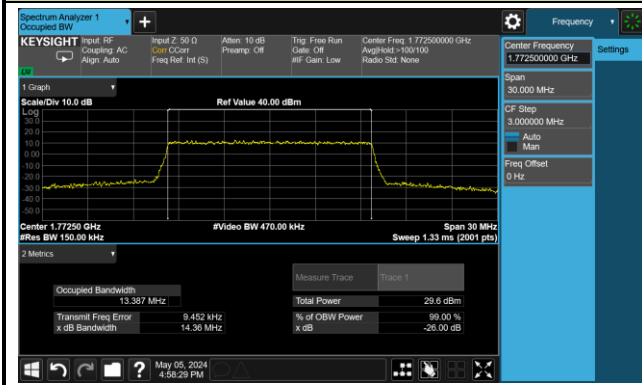

99% Bandwidth – 15MHz Bandwidth 64QAM

Low Channel Bandwidth

Middle Channel Bandwidth

High Channel Bandwidth

99% Bandwidth – 20MHz Bandwidth 64QAM

Low Channel Bandwidth

Middle Channel Bandwidth

High Channel Bandwidth