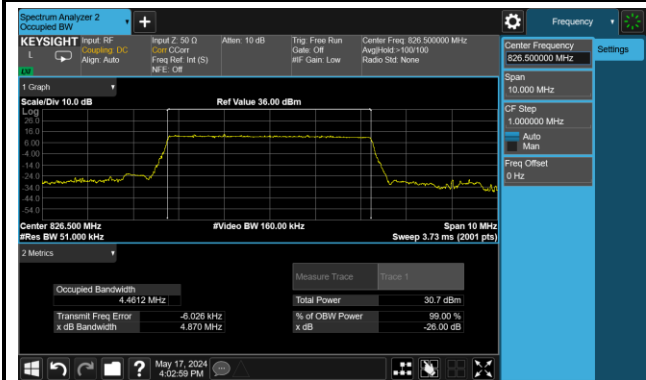

99% Bandwidth – 5MHz Bandwidth 64QAM

Low Channel Bandwidth