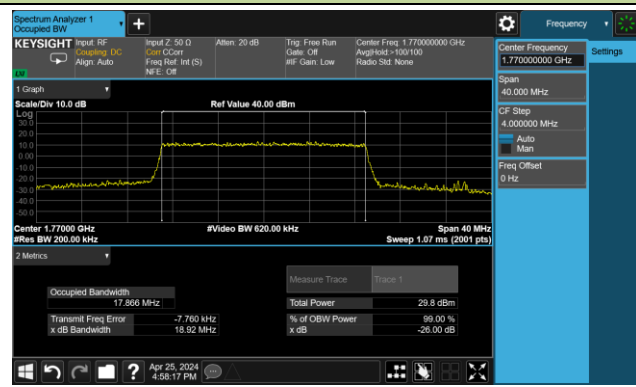

99% Bandwidth – 15MHz Bandwidth 64QAM

Low Channel Bandwidth

Middle Channel Bandwidth

High Channel Bandwidth

99% Bandwidth – 20MHz Bandwidth 64QAM

Low Channel Bandwidth

Middle Channel Bandwidth

High Channel Bandwidth