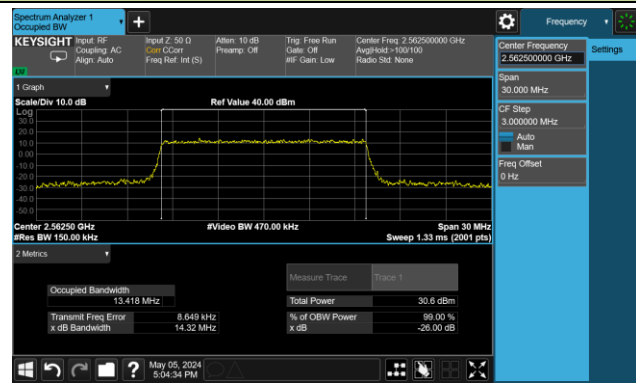

99% Bandwidth – 15MHz Bandwidth 16QAM

Low Channel Bandwidth

Middle Channel Bandwidth

High Channel Bandwidth

99% Bandwidth – 20MHz Bandwidth 16QAM

Low Channel Bandwidth

Middle Channel Bandwidth

High Channel Bandwidth