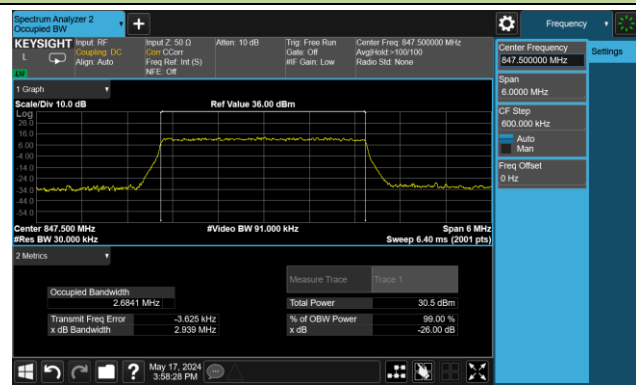

99% Bandwidth – 1.4MHz Bandwidth 64QAM

Low Channel Bandwidth

Middle Channel Bandwidth

High Channel Bandwidth

99% Bandwidth – 3MHz Bandwidth 64QAM

Low Channel Bandwidth

Middle Channel Bandwidth

High Channel Bandwidth