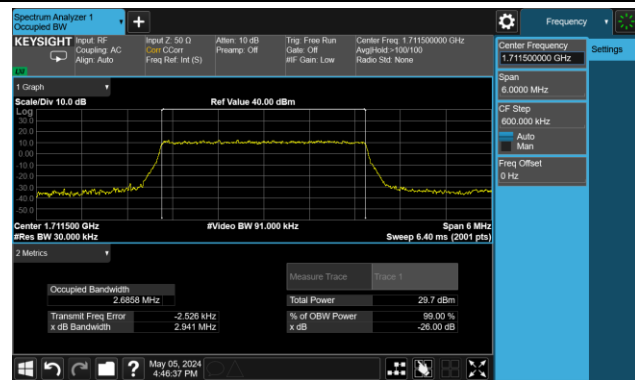

99% Bandwidth – 1.4MHz Bandwidth 64QAM

Low Channel Bandwidth

Middle Channel Bandwidth

High Channel Bandwidth

99% Bandwidth – 3MHz Bandwidth 64QAM

Low Channel Bandwidth

Middle Channel Bandwidth

High Channel Bandwidth