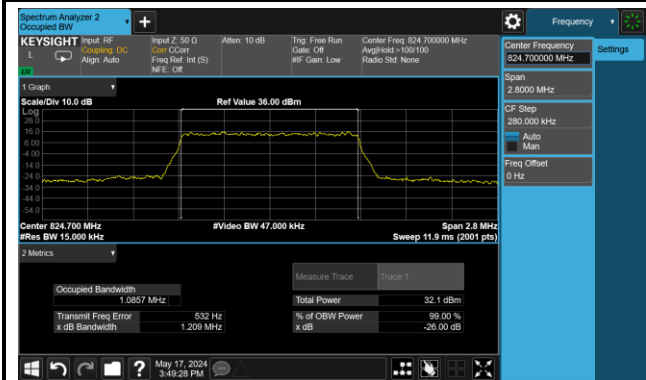

99% Bandwidth – 1.4MHz Bandwidth QPSK

Low Channel Bandwidth