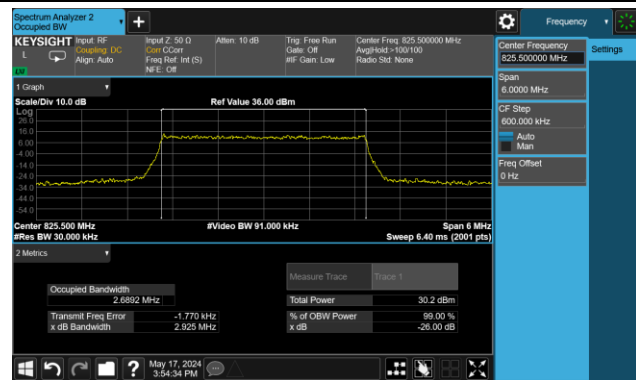

99% Bandwidth – 1.4MHz Bandwidth 64QAM

Low Channel Bandwidth

Middle Channel Bandwidth

High Channel Bandwidth

99% Bandwidth – 3MHz Bandwidth 64QAM

Low Channel Bandwidth

Middle Channel Bandwidth

High Channel Bandwidth