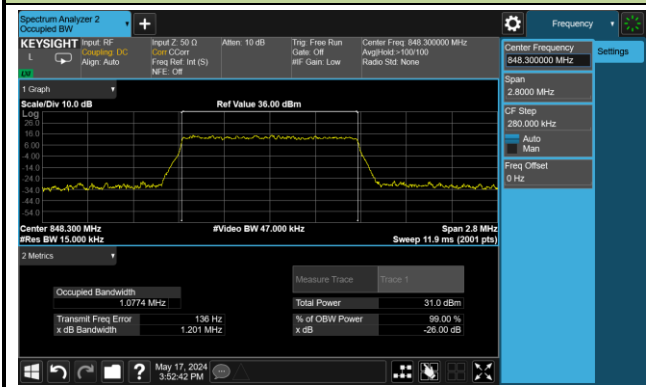

99% Bandwidth – 15MHz Bandwidth QPSK

Low Channel Bandwidth

Middle Channel Bandwidth

High Channel Bandwidth

99% Bandwidth – 1.4MHz Bandwidth 16QAM

Low Channel Bandwidth

Middle Channel Bandwidth

High Channel Bandwidth