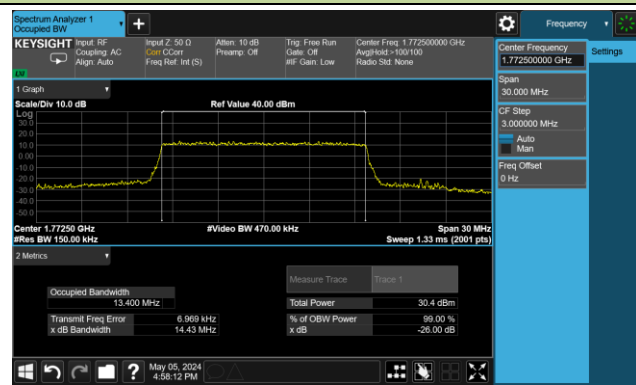

99% Bandwidth – 15MHz Bandwidth 16QAM

Low Channel Bandwidth

Middle Channel Bandwidth

High Channel Bandwidth

99% Bandwidth – 20MHz Bandwidth 16QAM

Low Channel Bandwidth

Middle Channel Bandwidth

High Channel Bandwidth