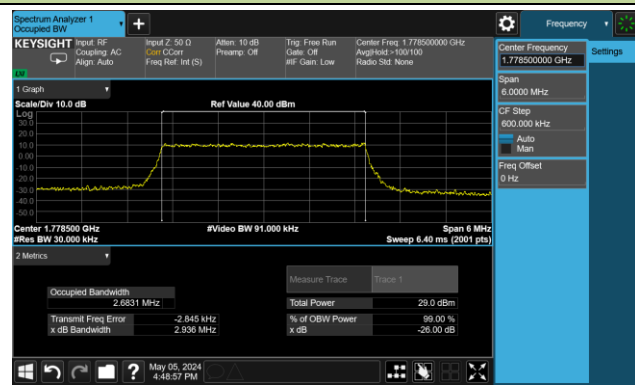

99% Bandwidth – 1.4MHz Bandwidth 64QAM

Low Channel Bandwidth

Middle Channel Bandwidth

High Channel Bandwidth

99% Bandwidth – 3MHz Bandwidth 64QAM

Low Channel Bandwidth

Middle Channel Bandwidth

High Channel Bandwidth