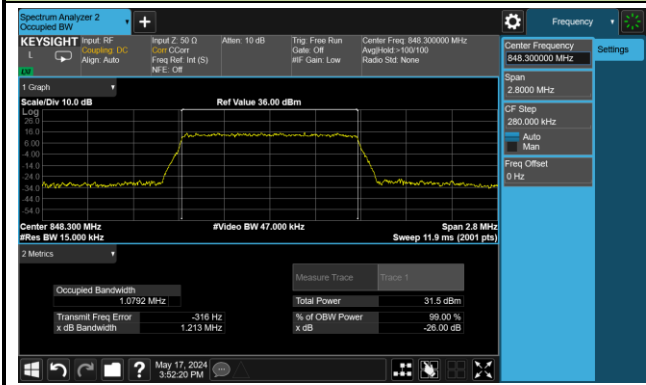

99% Bandwidth – 1.4MHz Bandwidth QPSK

Low Channel Bandwidth

Middle Channel Bandwidth

High Channel Bandwidth

99% Bandwidth – 3MHz Bandwidth QPSK

Low Channel Bandwidth

Middle Channel Bandwidth

High Channel Bandwidth