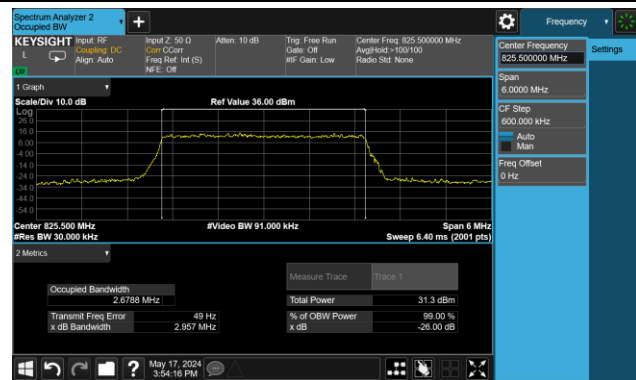

99% Bandwidth – 3MHz Bandwidth 16QAM

Low Channel Bandwidth