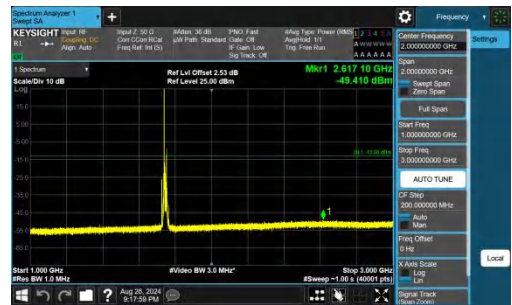

Band66-15MHz-QPSK-132047-1RB#74-1000~3000-PASS

Band66-15MHz-QPSK-132047-1RB#74-3000~20000-PASS

Band66-15MHz-QPSK-132322-1RB#0-0.009~0.15-PASS

Band66-15MHz-QPSK-132322-1RB#0-0.15~30-PASS

Band66-15MHz-QPSK-132322-1RB#0-30~1000-PASS