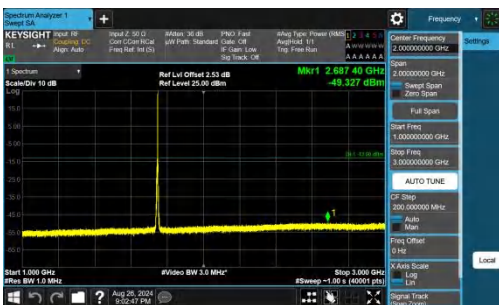

Band66-5MHz-QPSK-132322-1RB#0-1000~3000-PASS

Band66-5MHz-QPSK-132322-1RB#0-3000~20000-PASS

Band66-5MHz-QPSK-132322-1RB#24-0.009~0.15-PASS

Band66-5MHz-QPSK-132322-1RB#24-0.15~30-PASS

Band66-5MHz-QPSK-132322-1RB#24-30~1000-PASS