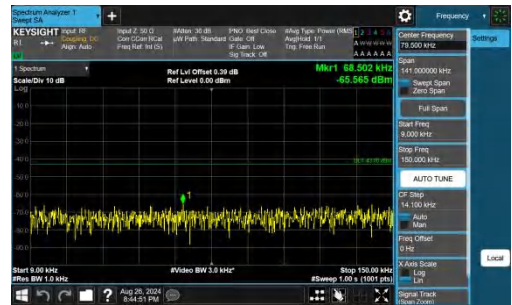

Band66-1.4MHz-QPSK-131979-1RB#5-0.009~0.15-PASS