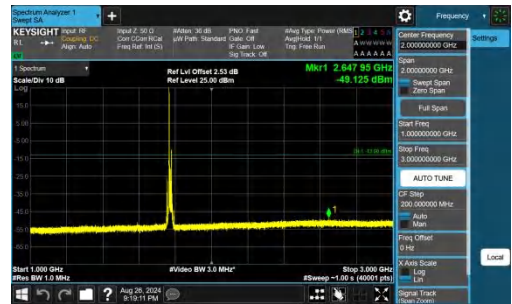

Band66-15MHz-QPSK-132322-1RB#74-1000~3000-PASS

Band66-15MHz-QPSK-132322-1RB#74-3000~20000-PASS

Band66-15MHz-QPSK-132597-1RB#0-0.009~0.15-PASS

Band66-15MHz-QPSK-132597-1RB#0-0.15~30-PASS

Band66-15MHz-QPSK-132597-1RB#0-30~1000-PASS