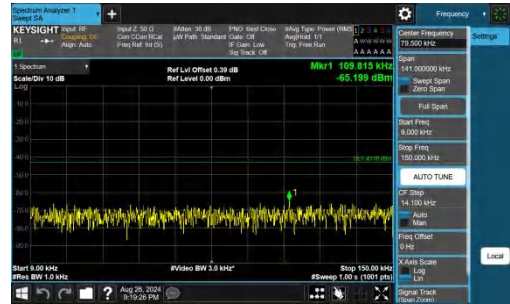

Band66-15MHz-QPSK-132597-1RB#74-0.009~0.15-PASS