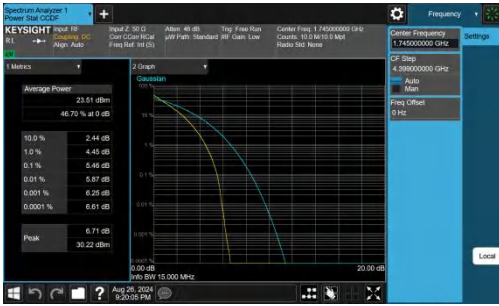

Band66-15MHz-QPSK-132322-75RB#0-PASS