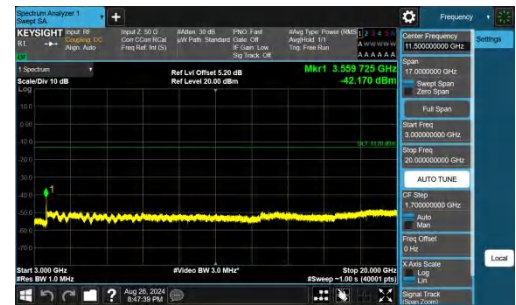

Band66-1.4MHz-QPSK-132665-1RB#5-3000~20000-PASS