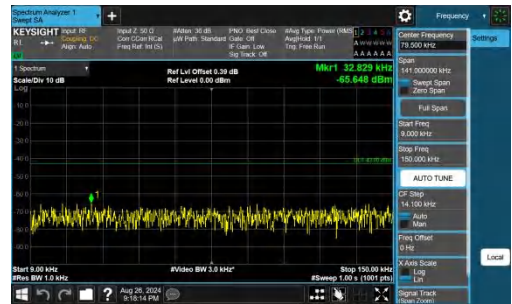

Band66-15MHz-QPSK-132322-1RB#74-0.009~0.15-PASS