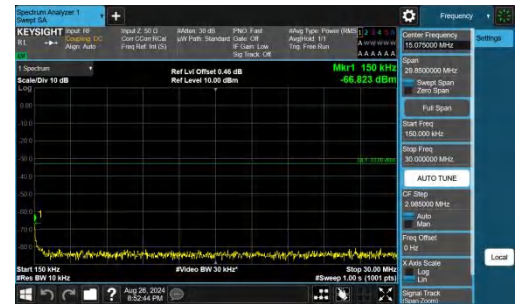

Band66-3MHz-QPSK-131987-1RB#0-0.15~30-PASS