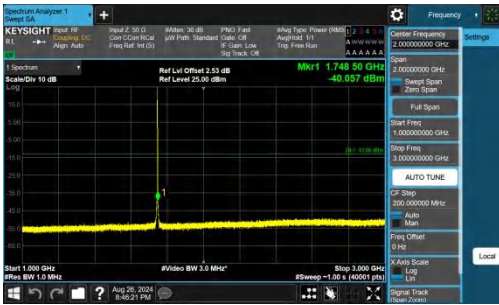

Band66-1.4MHz-QPSK-132322-1RB#0-1000~3000-PASS

Band66-1.4MHz-QPSK-132322-1RB#0-3000~20000-PASS

Band66-1.4MHz-QPSK-132322-1RB#5-0.009~0.15-PASS

Band66-1.4MHz-QPSK-132322-1RB#5-0.15~30-PASS

Band66-1.4MHz-QPSK-132322-1RB#5-30~1000-PASS