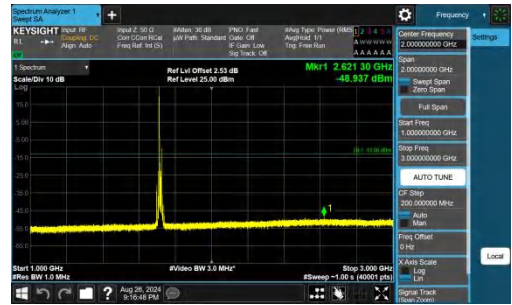

Band66-10MHz-QPSK-132622-1RB#49-1000~3000-PASS

Band66-10MHz-QPSK-132622-1RB#49-3000~20000-PASS

Band66-15MHz-QPSK-132047-1RB#0-0.009~0.15-PASS

Band66-15MHz-QPSK-132047-1RB#0-0.15~30-PASS

Band66-15MHz-QPSK-132047-1RB#0-30~1000-PASS