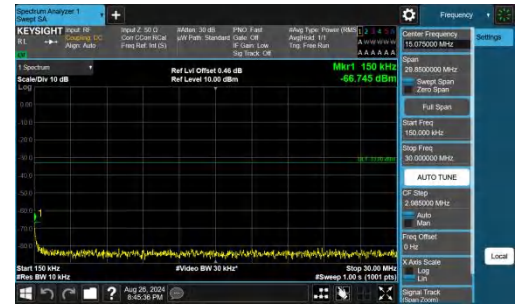

Band66-1.4MHz-QPSK-132322-1RB#0-0.15~30-PASS