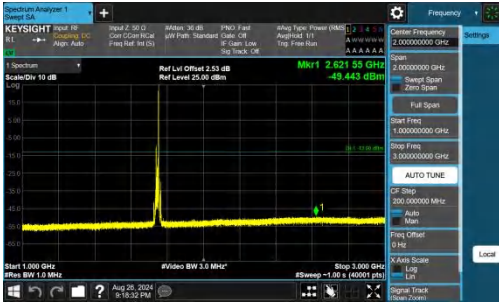

Band66-15MHz-QPSK-132322-1RB#0-1000~3000-PASS

Band66-15MHz-QPSK-132322-1RB#0-3000~20000-PASS

Band66-15MHz-QPSK-132322-1RB#74-0.009~0.15-PASS

Band66-15MHz-QPSK-132322-1RB#74-0.15~30-PASS

Band66-15MHz-QPSK-132322-1RB#74-30~1000-PASS