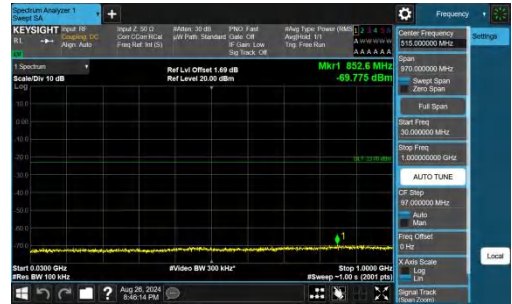

Band66-1.4MHz-QPSK-132322-1RB#0-1000~3000-PASS

Band66-1.4MHz-QPSK-132322-1RB#0-3000~20000-PASS

Band66-1.4MHz-QPSK-132322-1RB#5-0.009~0.15-PASS

Band66-1.4MHz-QPSK-132322-1RB#5-0.15~30-PASS

Band66-1.4MHz-QPSK-132322-1RB#5-30~1000-PASS