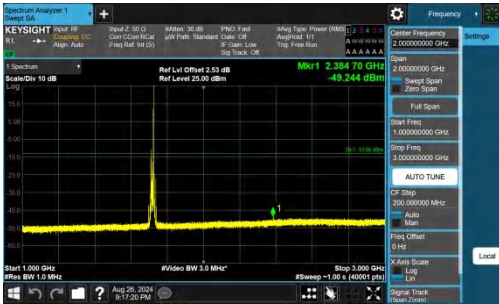

Band66-15MHz-QPSK-132047-1RB#0-1000~3000-PASS

Band66-15MHz-QPSK-132047-1RB#0-3000~20000-PASS

Band66-15MHz-QPSK-132047-1RB#74-0.009~0.15-PASS

Band66-15MHz-QPSK-132047-1RB#74-0.15~30-PASS

Band66-15MHz-QPSK-132047-1RB#74-30~1000-PASS