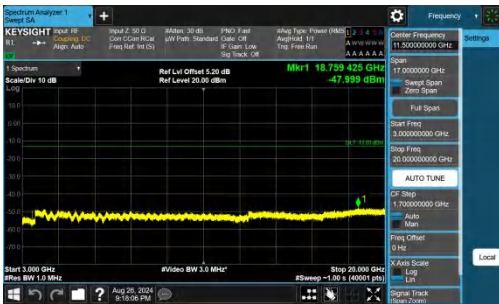

Band66-15MHz-QPSK-132322-1RB#0-3000~20000-PASS