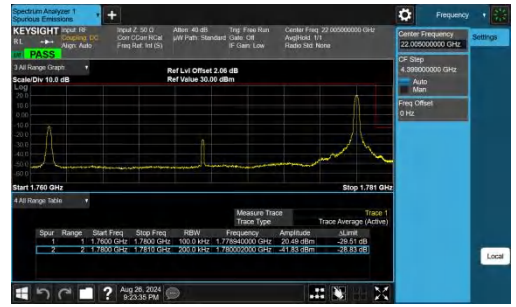

Band66-20MHz-QPSK-132572-1RB#99-PASS

Conducted Spurious Emission

Test Graphs

Band66-1.4MHz-QPSK-131979-1RB#0-0.009~0.15-PASS

Band66-1.4MHz-QPSK-131979-1RB#0-0.15~30-PASS

Band66-1.4MHz-QPSK-131979-1RB#0-30~1000-PASS