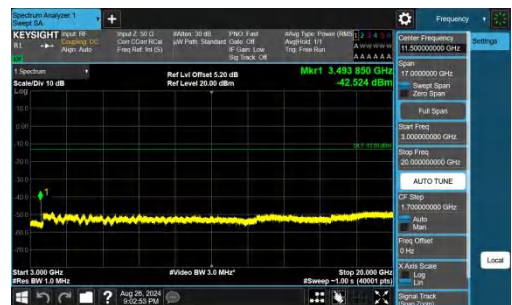

Band66-5MHz-QPSK-132322-1RB#24-3000~20000-PASS