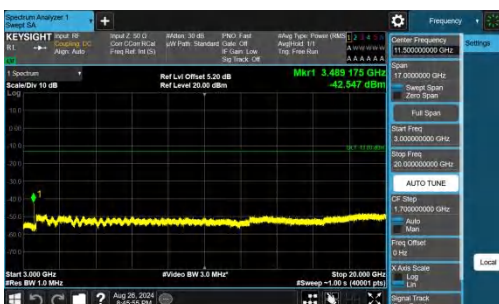

Band66-1.4MHz-QPSK-132322-1RB#0-3000~20000-PASS