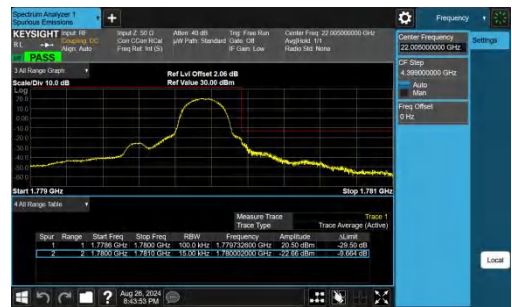

Band Edge

Test Graphs

Band66-1.4MHz-QPSK-131979-1RB#0-PASS

Band66-1.4MHz-QPSK-131979-6RB#0-PASS

Band66-1.4MHz-QPSK-131979-1RB#5-PASS

Band66-1.4MHz-QPSK-132665-1RB#0-PASS

Band66-1.4MHz-QPSK-132665-6RB#0-PASS