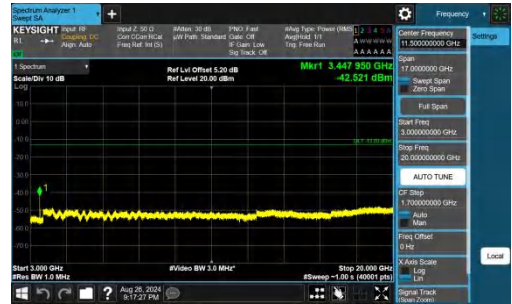

Band66-15MHz-QPSK-132047-1RB#74-3000~20000-PASS