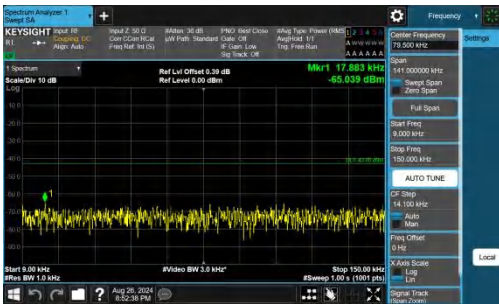

Band66-3MHz-QPSK-131987-1RB#0-0.009~0.15-PASS