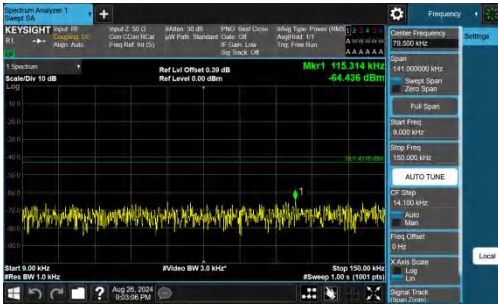

Band66-5MHz-QPSK-132647-1RB#0-0.009~0.15-PASS