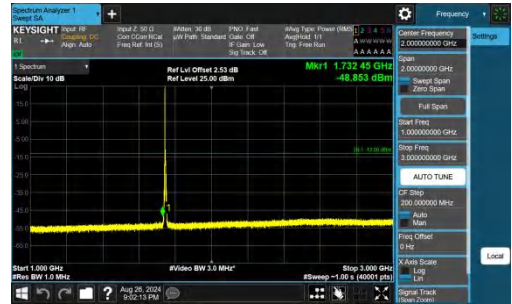

Band66-5MHz-QPSK-131997-1RB#24-1000~3000-PASS

Band66-5MHz-QPSK-131997-1RB#24-3000~20000-PASS

Band66-5MHz-QPSK-132322-1RB#0-0.009~0.15-PASS

Band66-5MHz-QPSK-132322-1RB#0-0.15~30-PASS

Band66-5MHz-QPSK-132322-1RB#0-30~1000-PASS