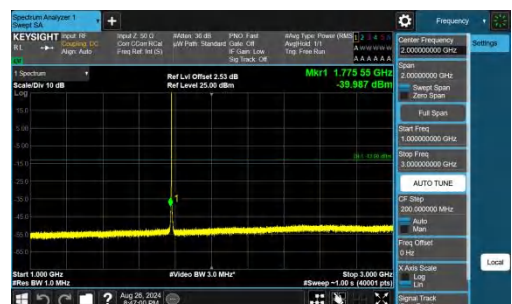

Band66-1.4MHz-QPSK-132322-1RB#5-1000~3000-PASS

Band66-1.4MHz-QPSK-132322-1RB#5-3000~20000-PASS

Band66-1.4MHz-QPSK-132665-1RB#0-0.009~0.15-PASS

Band66-1.4MHz-QPSK-132665-1RB#0-0.15~30-PASS

Band66-1.4MHz-QPSK-132665-1RB#0-30~1000-PASS