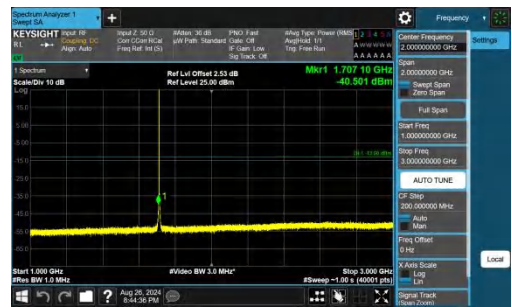

Band66-20MHz-QPSK-132572-1RB#99-PASS

Conducted Spurious Emission

Test Graphs

Band66-1.4MHz-QPSK-131979-1RB#0-0.009~0.15-PASS

Band66-1.4MHz-QPSK-131979-1RB#0-0.15~30-PASS

Band66-1.4MHz-QPSK-131979-1RB#0-30~1000-PASS