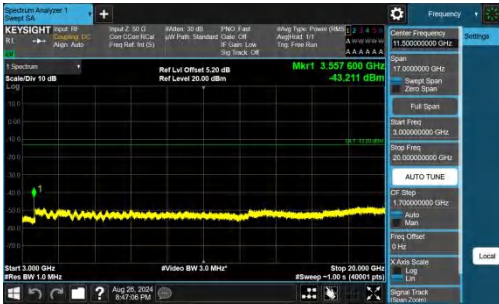

Band66-1.4MHz-QPSK-132665-1RB#0-3000~20000-PASS