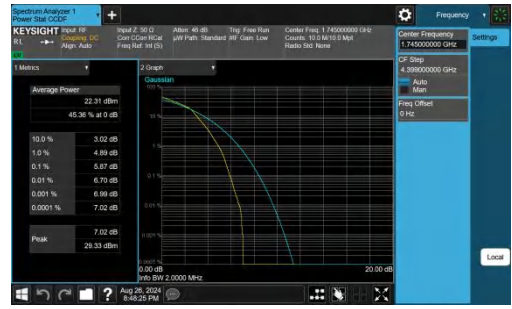

Band66-1.4MHz-16QAM-132322-6RB#0-PASS