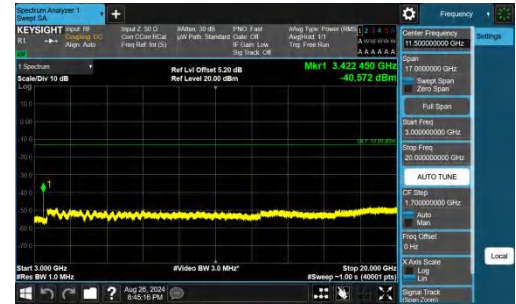

Band66-1.4MHz-QPSK-131979-1RB#5-3000~20000-PASS