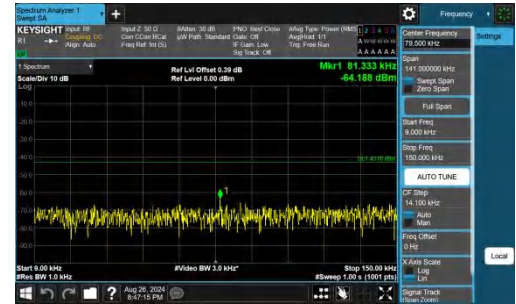

Band66-1.4MHz-QPSK-132665-1RB#5-0.009~0.15-PASS