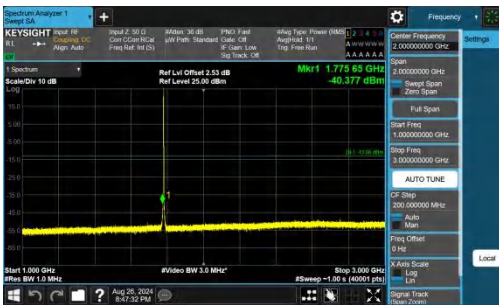

Band66-1.4MHz-QPSK-132665-1RB#0-1000~3000-PASS

Band66-1.4MHz-QPSK-132665-1RB#0-3000~20000-PASS

Band66-1.4MHz-QPSK-132665-1RB#5-0.009~0.15-PASS

Band66-1.4MHz-QPSK-132665-1RB#5-0.15~30-PASS

Band66-1.4MHz-QPSK-132665-1RB#5-30~1000-PASS