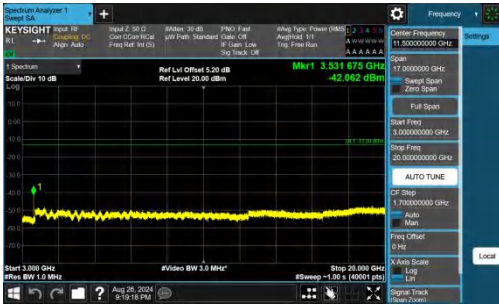

Band66-15MHz-QPSK-132597-1RB#0-3000~2000-PASS