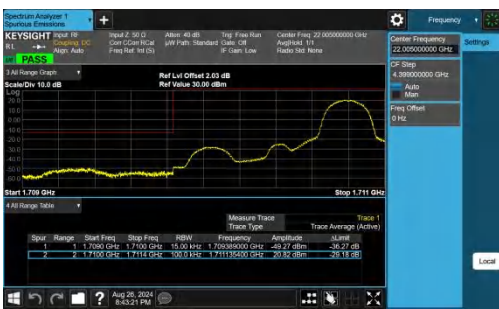

Band Edge

Test Graphs

Band66-1.4MHz-QPSK-131979-1RB#0-PASS

Band66-1.4MHz-QPSK-131979-6RB#0-PASS

Band66-1.4MHz-QPSK-131979-1RB#5-PASS

Band66-1.4MHz-QPSK-132665-1RB#0-PASS

Band66-1.4MHz-QPSK-132665-6RB#0-PASS