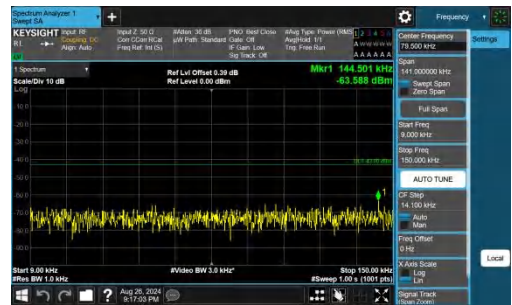

Band66-15MHz-QPSK-132047-1RB#74-0.009~0.15-PASS