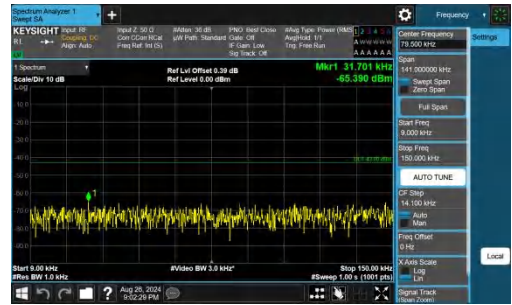

Band66-5MHz-QPSK-132322-1RB#24-0.009~0.15-PASS