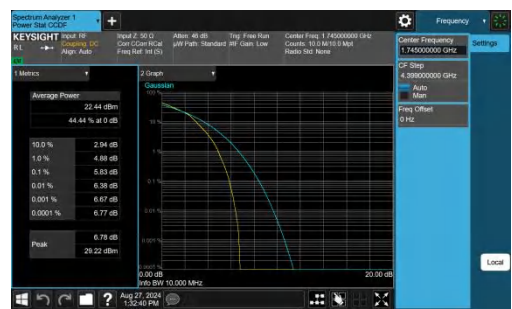

Band66-10MHz-16QAM-132322-27RB#0-PASS