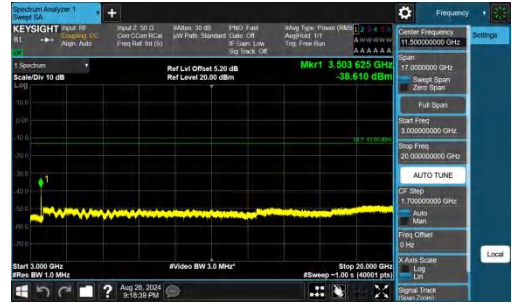

Band66-15MHz-QPSK-132322-1RB#74-3000~20000-PASS