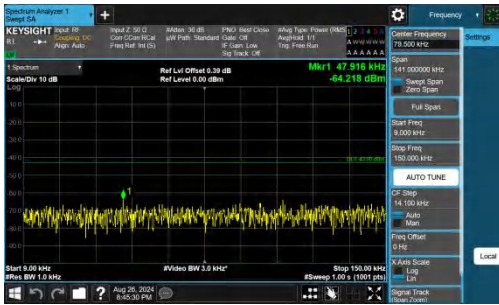

Band66-1.4MHz-QPSK-132322-1RB#0-0.009~0.15-PASS