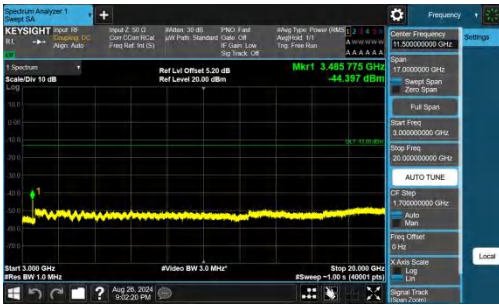

Band66-5MHz-QPSK-132322-1RB#0-3000~20000-PASS