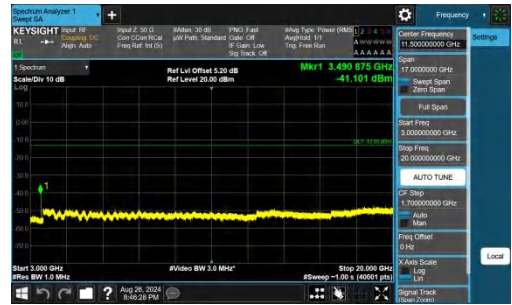

Band66-1.4MHz-QPSK-132322-1RB#5-3000~20000-PASS