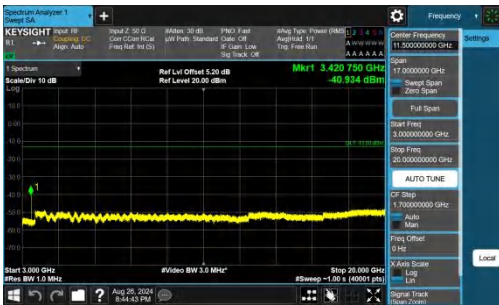

Band66-1.4MHz-QPSK-131979-1RB#0-3000~20000-PASS