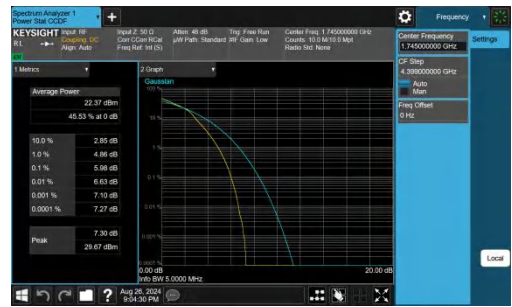

Test Graphs

Band66-1.4MHz-QPSK-132322-6RB#0-PASS

Band66-1.4MHz-16QAM-132322-6RB#0-PASS

Band66-3MHz-QPSK-132322-15RB#0-PASS

Band66-3MHz-16QAM-132322-15RB#0-PASS

Band66-5MHz-QPSK-132322-25RB#0-PASS

Band66-5MHz-16QAM-132322-25RB#0-PASS