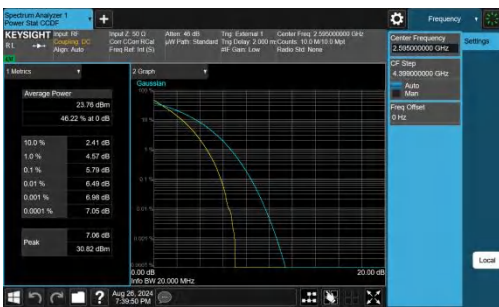

Test Graphs

Band38-5MHz-QPSK-38000-25RB#0-PASS

Band38-5MHz-16QAM-38000-25RB#0-PASS

Band38-10MHz-QPSK-38000-50RB#0-PASS

Band38-10MHz-16QAM-38000-27RB#0-PASS

Band38-15MHz-QPSK-38000-75RB#0-PASS

Band38-15MHz-16QAM-38000-27RB#0-PASS

## 26dB Bandwidth and Occupied Bandwidth