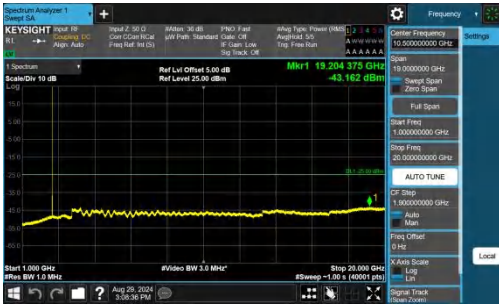

Band38-5MHz-QPSK-37775-1RB#24-1000~2000-PASS