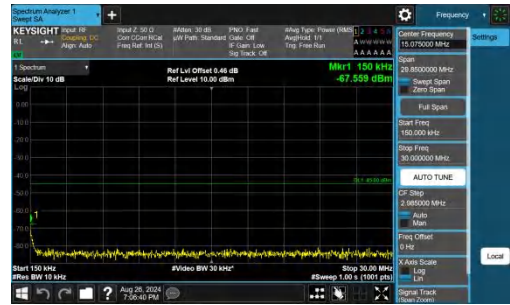

Band38-10MHz-QPSK-38200-1RB#0-0.15~30-PASS