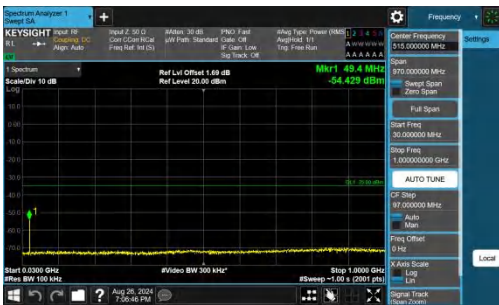

Band38-10MHz-QPSK-38200-1RB#0-30~1000-PASS