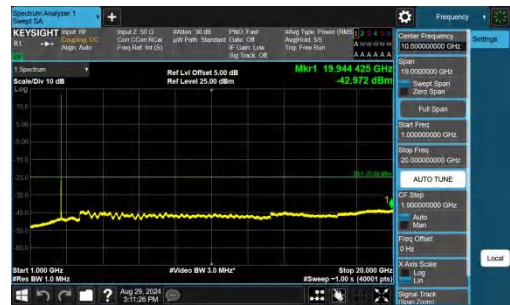

Band38-10MHz-QPSK-38200-1RB#0-1000~20000-PASS