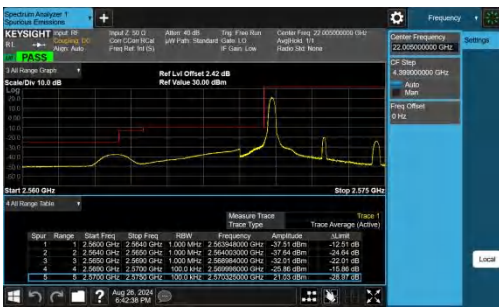

Band Edge

Test Graphs

Band38-5MHz-QPSK-37775-1RB#0-PASS