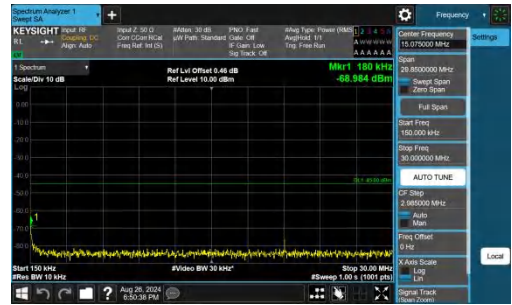

Band38-5MHz-QPSK-38000-1RB#0-0.15~30-PASS