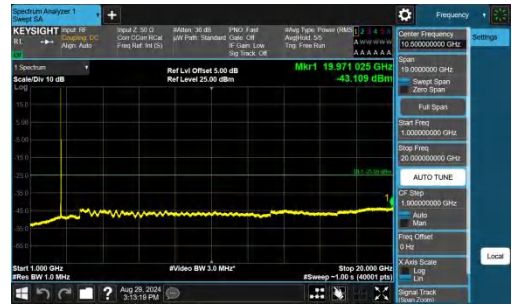

Band38-15MHz-QPSK-38175-1RB#0-1000~20000-PASS