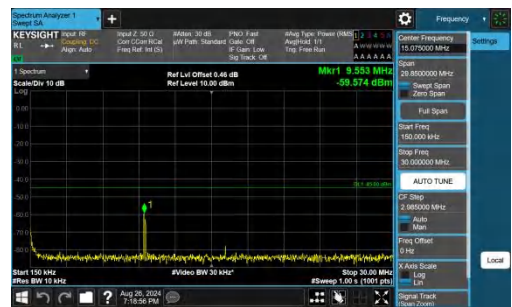

Band38-15MHz-QPSK-37825-1RB#0-0.15~30-PASS