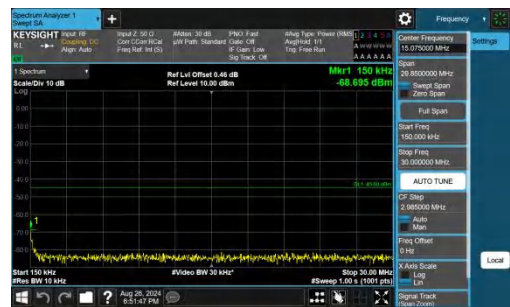

Band38-5MHz-QPSK-38225-1RB#0-0.15~30-PASS