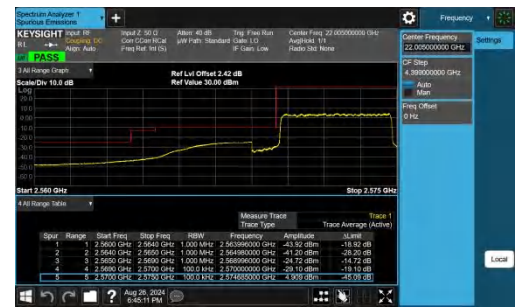

Band38-5MHz-QPSK-37775-25RB#0-PASS