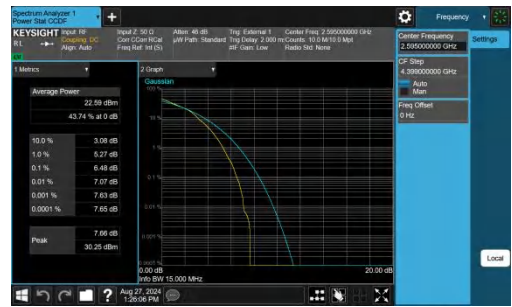

Test Graphs

Band38-5MHz-QPSK-38000-25RB#0-PASS

Band38-5MHz-16QAM-38000-25RB#0-PASS

Band38-10MHz-QPSK-38000-50RB#0-PASS

Band38-10MHz-16QAM-38000-27RB#0-PASS

Band38-15MHz-QPSK-38000-75RB#0-PASS

Band38-15MHz-16QAM-38000-27RB#0-PASS

## 26dB Bandwidth and Occupied Bandwidth