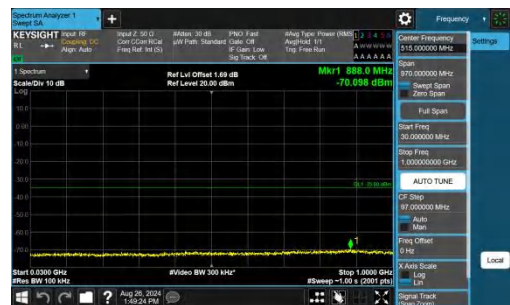

Band7-15MHz-QPSK-21375-1RB#0-1000~20000-PASS

Band7-15MHz-QPSK-21375-1RB#0-20000~27000-PASS

Band7-15MHz-QPSK-21375-1RB#74-0.009~0.15-PASS

Band7-15MHz-QPSK-21375-1RB#74-0.15~30-PASS

Band7-15MHz-QPSK-21375-1RB#74-30~1000-PASS