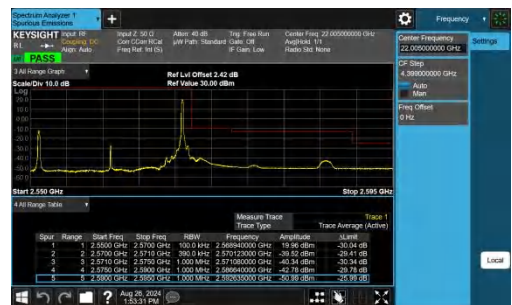

Band7-20MHz-QPSK-21350-100RB#0-PASS

Band7-20MHz-QPSK-21350-1RB#99-PASS

Conducted Spurious Emission

Test Graphs

Band7-5MHz-QPSK-20775-1RB#0-0.009~0.15-PASS

Band7-5MHz-QPSK-20775-1RB#0-0.15~30-PASS

Band7-5MHz-QPSK-20775-1RB#0-30~1000-PASS