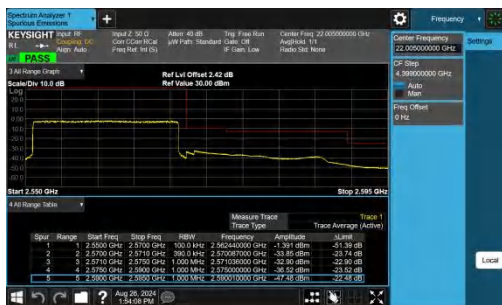

Band7-20MHz-QPSK-21350-100RB#0-PASS

Band7-20MHz-QPSK-21350-1RB#99-PASS

Conducted Spurious Emission

Test Graphs

Band7-5MHz-QPSK-20775-1RB#0-0.009~0.15-PASS

Band7-5MHz-QPSK-20775-1RB#0-0.15~30-PASS

Band7-5MHz-QPSK-20775-1RB#0-30~1000-PASS