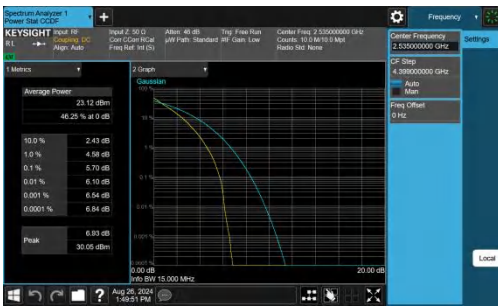

Band7-15MHz-QPSK-21100-75RB#0-PASS