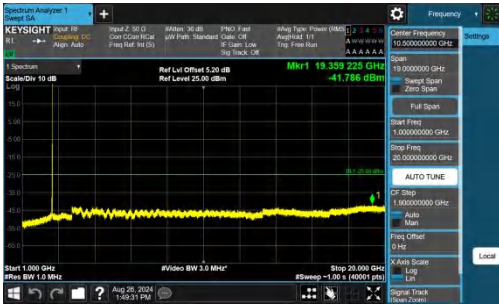

Band7-15MHz-QPSK-21375-1RB#0-1000~20000-PASS

Band7-15MHz-QPSK-21375-1RB#0-20000~27000-PASS

Band7-15MHz-QPSK-21375-1RB#74-0.009~0.15-PASS

Band7-15MHz-QPSK-21375-1RB#74-0.15~30-PASS

Band7-15MHz-QPSK-21375-1RB#74-30~1000-PASS