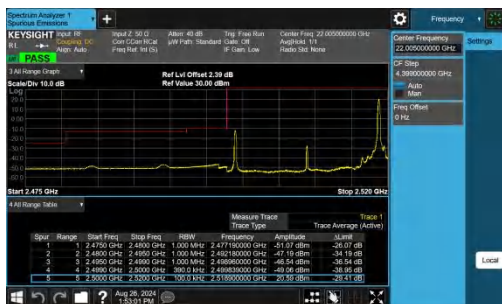

Band7-20MHz-QPSK-20850-1RB#99-PASS