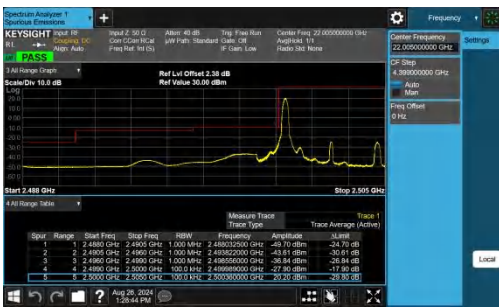

Band Edge

Test Graphs

Band7-5MHz-QPSK-20775-1RB#0-PASS