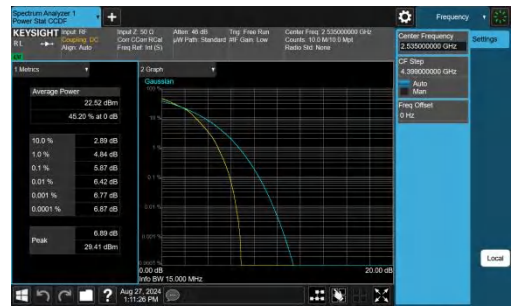

Peak-to-Average Ratio(CCDF)

Test Result

Band	Bandwidth	Modulation	Channel	RB Configuration	Result(dB)	Limit(dB)	Verdict
Band7	5MHz	QPSK	21100	25RB#0	5.32	13	PASS
Band7	5MHz	16QAM	21100	25RB#0	5.98	13	PASS
Band7	10MHz	QPSK	21100	50RB#0	5.35	13	PASS
Band7	10MHz	16QAM	21100	27RB#0	5.87	13	PASS
Band7	15MHz	QPSK	21100	75RB#0	5.70	13	PASS
Band7	15MHz	16QAM	21100	27RB#0	5.87	13	PASS
Band7	20MHz	QPSK	21100	100RB#0	5.47	13	PASS
Band7	20MHz	16QAM	21100	27RB#0	5.87	13	PASS

Test Graphs

Band7-5MHz-QPSK-21100-25RB#0-PASS

Band7-5MHz-16QAM-21100-25RB#0-PASS

Band7-10MHz-QPSK-21100-50RB#0-PASS

Band7-10MHz-16QAM@QPSK-21100-27RB#0-PASS

Band7-15MHz-QPSK-21100-75RB#0-PASS

Band7-15MHz-16QAM@QPSK-21100-27RB#0-PASS