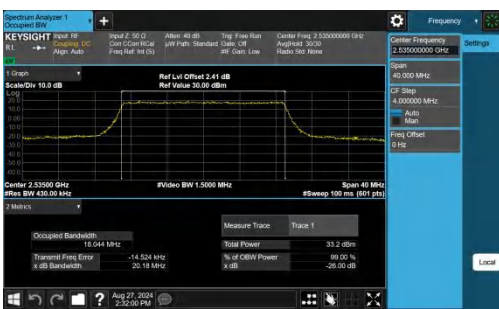

Test Graphs

Band7-5MHz-QPSK-21100-25RB#0-PASS

Band7-5MHz-16QAM-21100-25RB#0-PASS

Band7-10MHz-QPSK-21100-50RB#0-PASS

Band7-10MHz-16QAM@QPSK-21100-27RB#0-PASS

Band7-15MHz-QPSK-21100-75RB#0-PASS

Band7-15MHz-16QAM@QPSK-21100-27RB#0-PASS