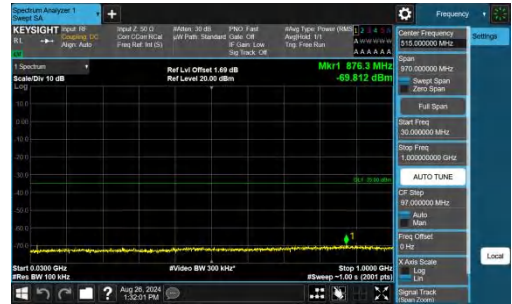

Band7-5MHz-QPSK-21100-1RB#0-1000~20000-PASS

Band7-5MHz-QPSK-21100-1RB#0-20000~27000-PASS

Band7-5MHz-QPSK-21100-1RB#24-0.009~0.15-PASS

Band7-5MHz-QPSK-21100-1RB#24-0.15~30-PASS

Band7-5MHz-QPSK-21100-1RB#24-30~1000-PASS