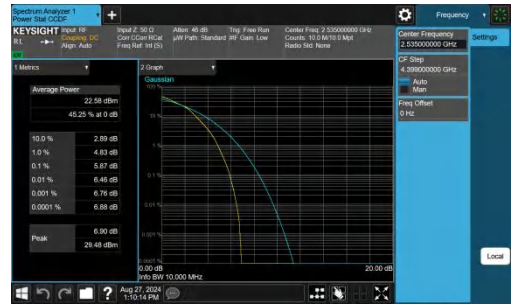

Peak-to-Average Ratio(CCDF)

Test Result

Band	Bandwidth	Modulation	Channel	RB Configuration	Result(dB)	Limit(dB)	Verdict
Band7	5MHz	QPSK	21100	25RB#0	5.32	13	PASS
Band7	5MHz	16QAM	21100	25RB#0	5.98	13	PASS
Band7	10MHz	QPSK	21100	50RB#0	5.35	13	PASS
Band7	10MHz	16QAM	21100	27RB#0	5.87	13	PASS
Band7	15MHz	QPSK	21100	75RB#0	5.70	13	PASS
Band7	15MHz	16QAM	21100	27RB#0	5.87	13	PASS
Band7	20MHz	QPSK	21100	100RB#0	5.47	13	PASS
Band7	20MHz	16QAM	21100	27RB#0	5.87	13	PASS

Test Graphs

Band7-5MHz-QPSK-21100-25RB#0-PASS

Band7-5MHz-16QAM-21100-25RB#0-PASS

Band7-10MHz-QPSK-21100-50RB#0-PASS

Band7-10MHz-16QAM@QPSK-21100-27RB#0-PASS

Band7-15MHz-QPSK-21100-75RB#0-PASS

Band7-15MHz-16QAM@QPSK-21100-27RB#0-PASS