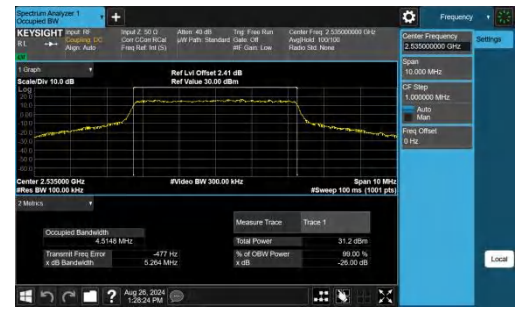

Band7-5MHz-16QAM-21100-25RB#0-PASS