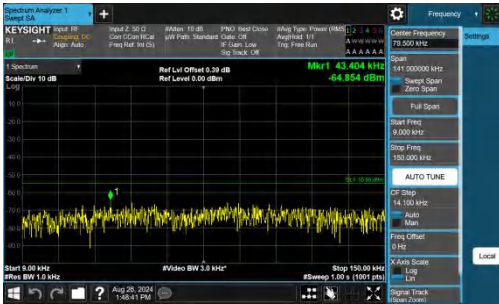

Band7-15MHz-QPSK-21375-1RB#0-0.009~0.15-PASS