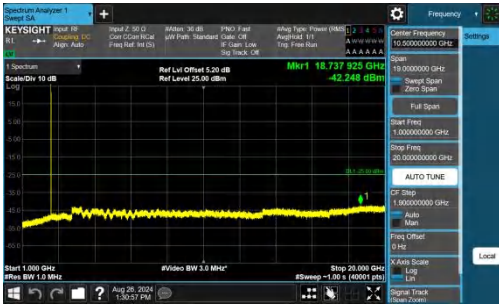

Band7-5MHz-QPSK-20775-1RB#0-1000~20000-PASS

Band7-5MHz-QPSK-20775-1RB#0-20000~27000-PASS

Band7-5MHz-QPSK-20775-1RB#24-0.009~0.15-PASS

Band7-5MHz-QPSK-20775-1RB#24-0.15~30-PASS

Band7-5MHz-QPSK-20775-1RB#24-30~1000-PASS