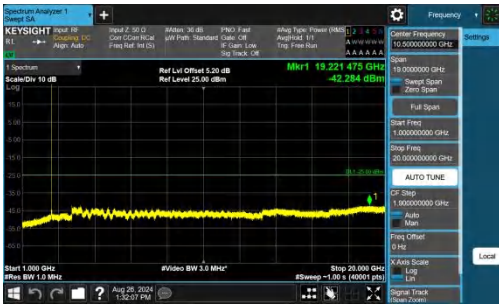

Band7-5MHz-QPSK-21100-1RB#0-1000~20000-PASS

Band7-5MHz-QPSK-21100-1RB#0-20000~27000-PASS

Band7-5MHz-QPSK-21100-1RB#24-0.009~0.15-PASS

Band7-5MHz-QPSK-21100-1RB#24-0.15~30-PASS

Band7-5MHz-QPSK-21100-1RB#24-30~1000-PASS