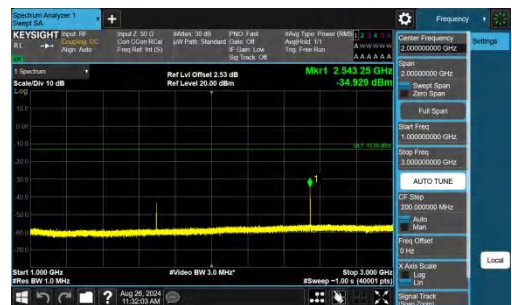

Band5-1.4MHz-QPSK-20643-1RB#0-1000~3000-PASS