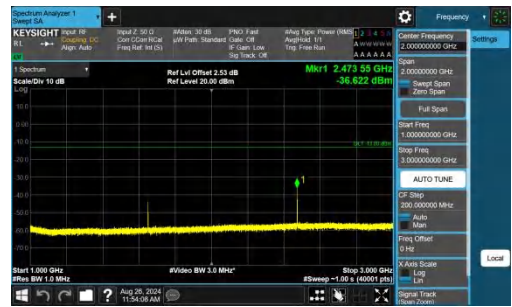

Band5-10MHz-QPSK-20450-1RB#0-1000~3000-PASS