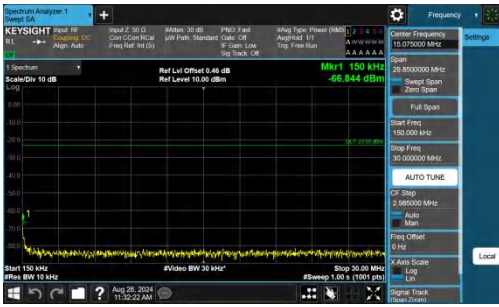

Band5-1.4MHz-QPSK-20643-1RB#5-0.15~30-PASS