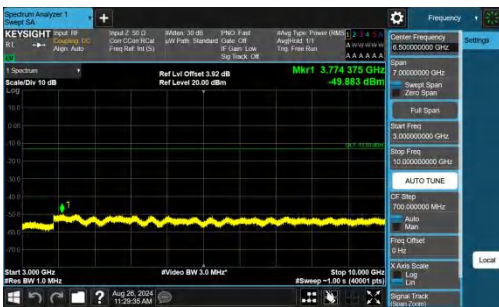

# Conducted Spurious Emission

## Test Graphs

Band5-1.4MHz-QPSK-20407-1RB#0-0.009~0.15-PASS

Band5-1.4MHz-QPSK-20407-1RB#0-0.15~30-PASS

Band5-1.4MHz-QPSK-20407-1RB#0-30~1000-PASS

Band5-1.4MHz-QPSK-20407-1RB#0-1000~3000-PASS

Band5-1.4MHz-QPSK-20407-1RB#0-3000~10000-PASS