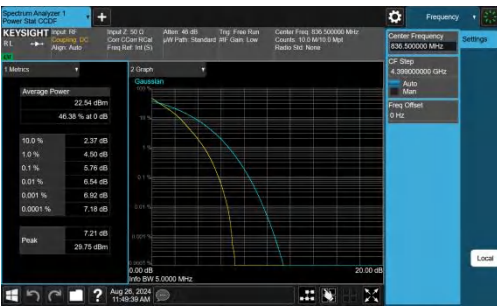

Test Graphs

Band5-1.4MHz-QPSK-20525-6RB#0-PASS

Band5-1.4MHz-16QAM-20525-6RB#0-PASS

Band5-3MHz-QPSK-20525-15RB#0-PASS

Band5-3MHz-16QAM-20525-15RB#0-PASS

Band5-5MHz-QPSK-20525-25RB#0-PASS

Band5-5MHz-16QAM-20525-25RB#0-PASS

## 26dB Bandwidth and Occupied Bandwidth