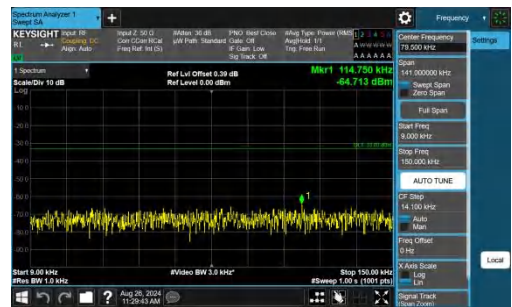

# Conducted Spurious Emission

## Test Graphs

Band5-1.4MHz-QPSK-20407-1RB#0-0.009~0.15-PASS

Band5-1.4MHz-QPSK-20407-1RB#0-0.15~30-PASS

Band5-1.4MHz-QPSK-20407-1RB#0-30~1000-PASS

Band5-1.4MHz-QPSK-20407-1RB#0-1000~3000-PASS

Band5-1.4MHz-QPSK-20407-1RB#0-3000~10000-PASS