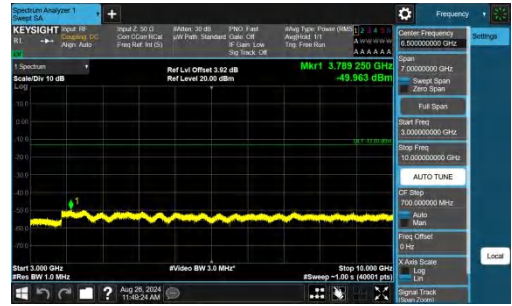

Band5-5MHz-QPSK-20625-1RB#24-0.009~0.15-PASS

Band5-5MHz-QPSK-20625-1RB#24-0.15~30-PASS

Band5-5MHz-QPSK-20625-1RB#24-30~1000-PASS

Band5-5MHz-QPSK-20625-1RB#24-1000~3000-PASS

Band5-5MHz-QPSK-20625-1RB#24-3000~10000-PASS