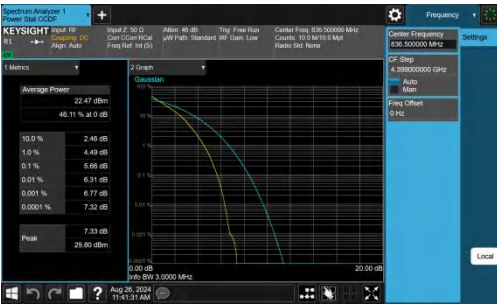

Band5-3MHz-QPSK-20525-15RB#0-PASS