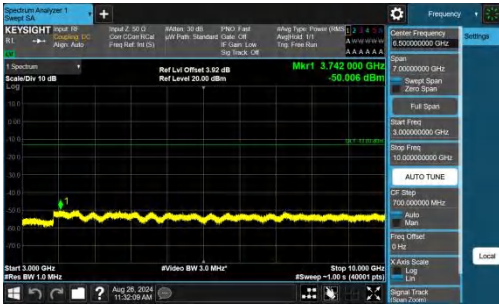

Band5-1.4MHz-QPSK-20643-1RB#0-0.009~0.15-PASS

Band5-1.4MHz-QPSK-20643-1RB#0-0.15~30-PASS

Band5-1.4MHz-QPSK-20643-1RB#0-30~1000-PASS

Band5-1.4MHz-QPSK-20643-1RB#0-1000~3000-PASS

Band5-1.4MHz-QPSK-20643-1RB#0-3000~10000-PASS