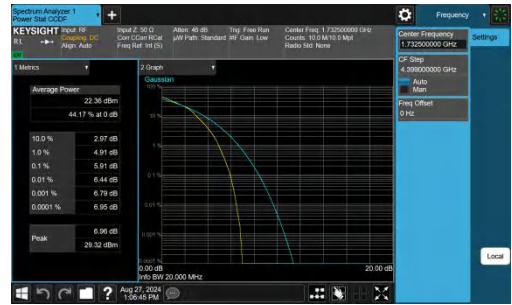

Band4-20MHz-16QAM-20175-27RB#0-PASS