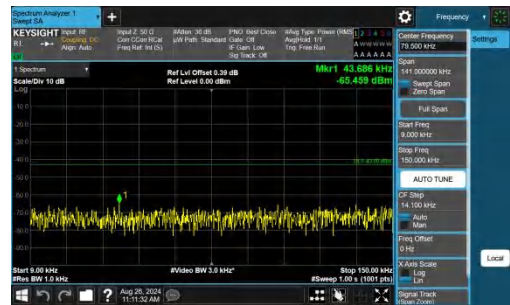

Band4-15MHz-QPSK-2025-1RB#0-0.15~30-PASS

Band4-15MHz-QPSK-2025-1RB#0-30~1000-PASS

Band4-15MHz-QPSK-2025-1RB#0-1000~3000-PASS

Band4-15MHz-QPSK-2025-1RB#0-3000~20000-PASS

Band4-15MHz-QPSK-2025-1RB#74-0.009~0.15-PASS