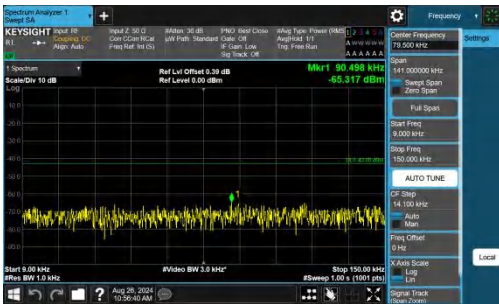

Band4-5MHz-QPSK-19975-1RB#24-0.15~30-PASS

Band4-5MHz-QPSK-19975-1RB#24-30~1000-PASS

Band4-5MHz-QPSK-19975-1RB#24-1000~3000-PASS

Band4-5MHz-QPSK-19975-1RB#24-3000~20000-PASS

Band4-5MHz-QPSK-20175-1RB#0-0.009~0.15-PASS