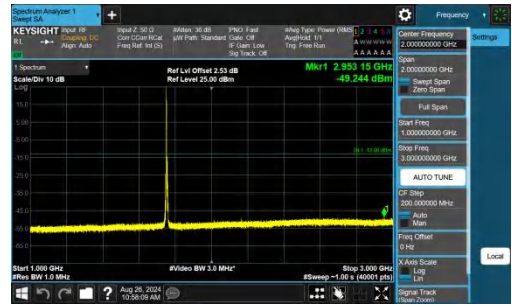

Band4-5MHz-QPSK-20375-1RB#0-1000~3000-PASS