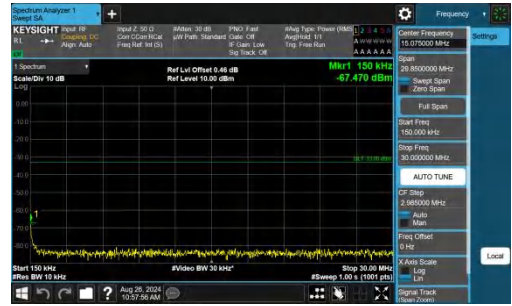

Band4-5MHz-QPSK-20175-1RB#24-0.15~30-PASS

Band4-5MHz-QPSK-20175-1RB#24-30~1000-PASS

Band4-5MHz-QPSK-20175-1RB#24-1000~3000-PASS

Band4-5MHz-QPSK-20175-1RB#24-3000~20000-PASS

Band4-5MHz-QPSK-20375-1RB#0-0.009~0.15-PASS