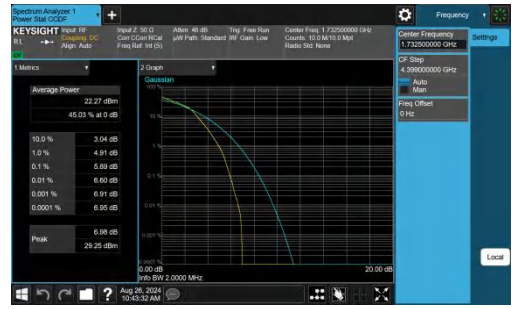

Band4-1.4MHz-16QAM-20175-6RB#0-PASS