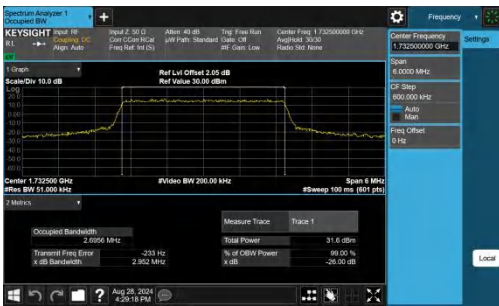

Band4-3MHz-QPSK-20175-15RB#0-PASS