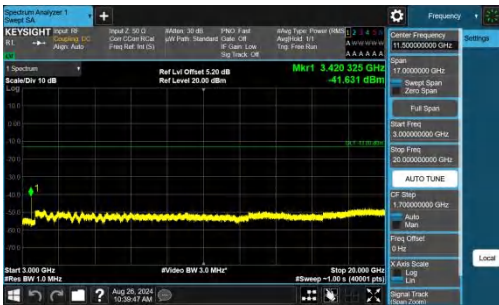

Band4-1.4MHz-QPSK-19957-1RB#0-3000~20000-PASS