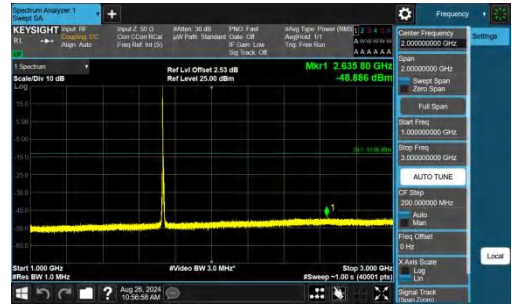

Band4-5MHz-QPSK-20175-1RB#0-1000~3000-PASS