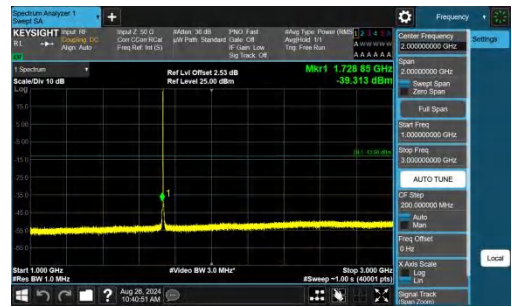

Band4-1.4MHz-QPSK-20175-1RB#0-1000~3000-PASS