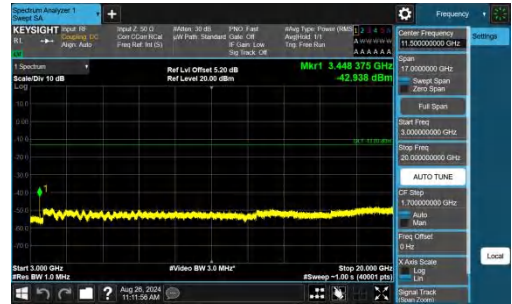

Band4-15MHz-QPSK-2025-1RB#74-3000~20000-PASS