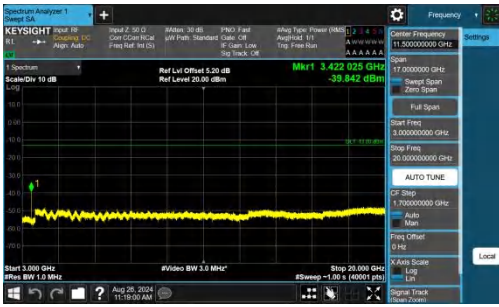

Band4-20MHz-QPSK-20050-1RB#0-3000~20000-PASS