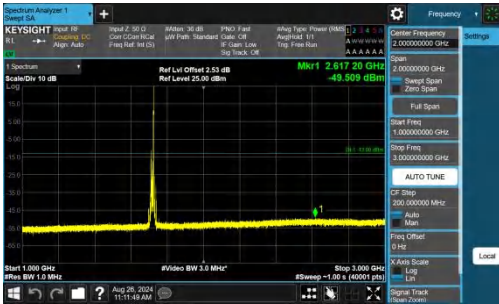

Band4-15MHz-QPSK-2025-1RB#74-1000~3000-PASS