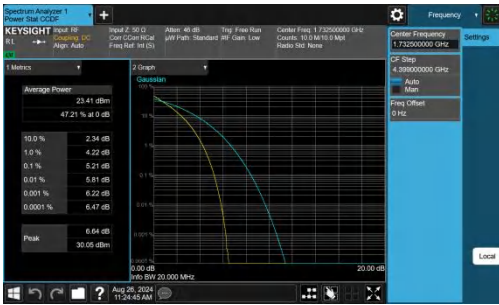

Band4-20MHz-QPSK-20175-100RB#0-PASS