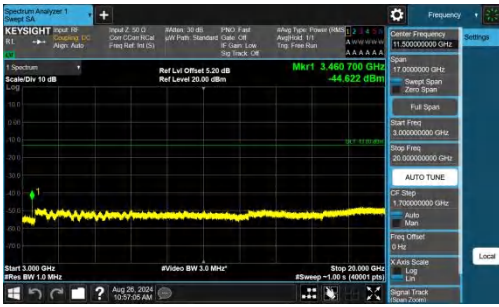

Band4-5MHz-QPSK-20175-1RB#0-3000~20000-PASS