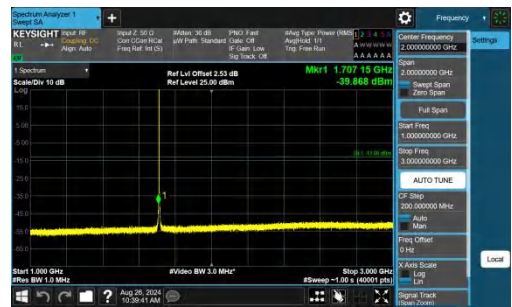

Band4-1.4MHz-QPSK-19957-1RB#0-1000~3000-PASS