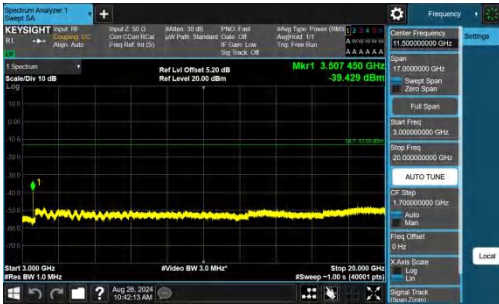

Band4-1.4MHz-QPSK-20393-1RB#0-3000~20000-PASS