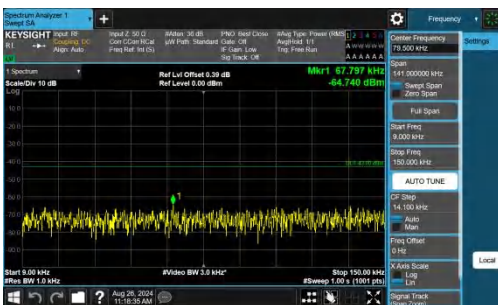

Band4-15MHz-QPSK-20325-1RB#74-0.15~30-PASS

Band4-15MHz-QPSK-20325-1RB#74-30~1000-PASS

Band4-15MHz-QPSK-20325-1RB#74-1000~3000-PASS

Band4-15MHz-QPSK-20325-1RB#74-3000~20000-PASS

Band4-20MHz-QPSK-20050-1RB#0-0.009~0.15-PASS