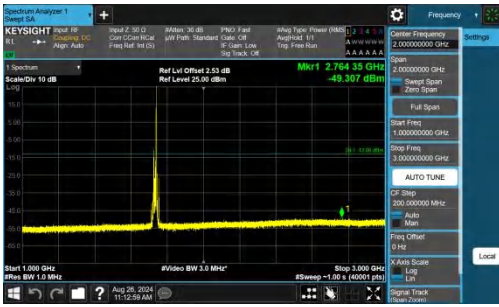

Band4-15MHz-QPSK-20175-1RB#74-1000~3000-PASS