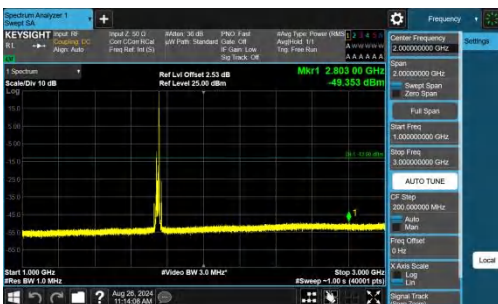

Band4-15MHz-QPSK-20325-1RB#74-1000~3000-PASS