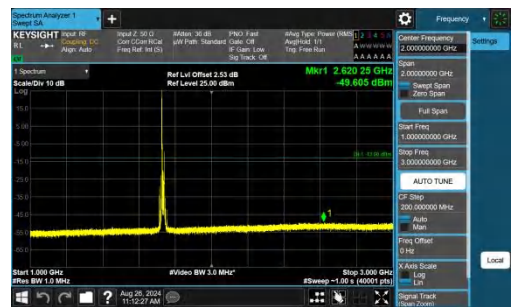

Band4-15MHz-QPSK-20175-1RB#0-1000~3000-PASS