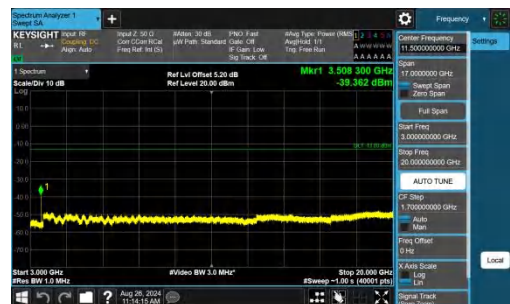

Band4-15MHz-QPSK-20325-1RB#74-3000~20000-PASS