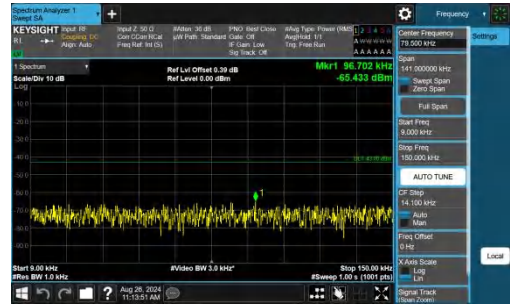

Band4-15MHz-QPSK-20325-1RB#0-0.15~30-PASS

Band4-15MHz-QPSK-20325-1RB#0-30~1000-PASS

Band4-15MHz-QPSK-20325-1RB#0-1000~3000-PASS

Band4-15MHz-QPSK-20325-1RB#0-3000~20000-PASS

Band4-15MHz-QPSK-20325-1RB#74-0.009~0.15-PASS