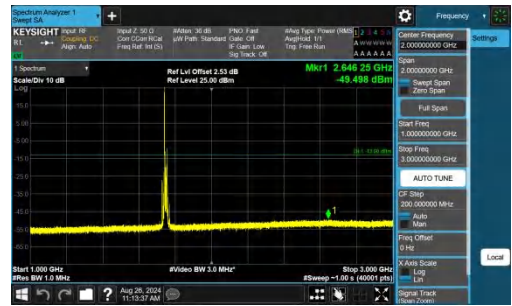

Band4-15MHz-QPSK-20325-1RB#0-1000~3000-PASS