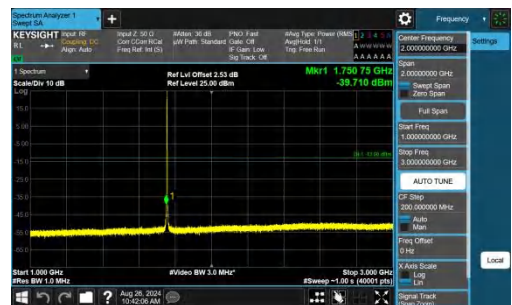

Band4-1.4MHz-QPSK-20393-1RB#0-1000~3000-PASS