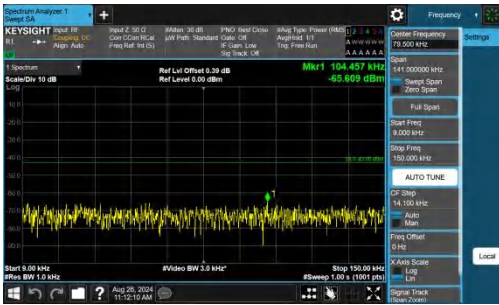

Band4-15MHz-QPSK-2025-1RB#74-0.15~30-PASS

Band4-15MHz-QPSK-2025-1RB#74-30~1000-PASS

Band4-15MHz-QPSK-2025-1RB#74-1000~3000-PASS

Band4-15MHz-QPSK-2025-1RB#74-3000~20000-PASS

Band4-15MHz-QPSK-20175-1RB#0-0.009~0.15-PASS