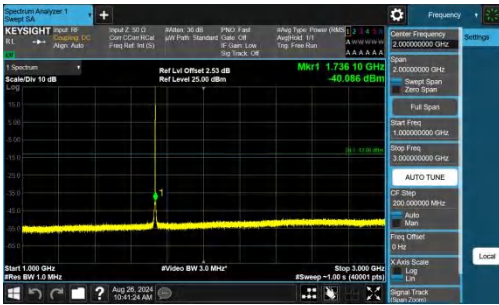

Band4-1.4MHz-QPSK-20175-1RB#5-1000~3000-PASS