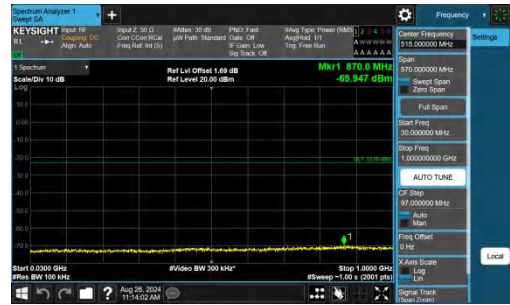

Band4-15MHz-QPSK-20325-1RB#74-30~1000-PASS