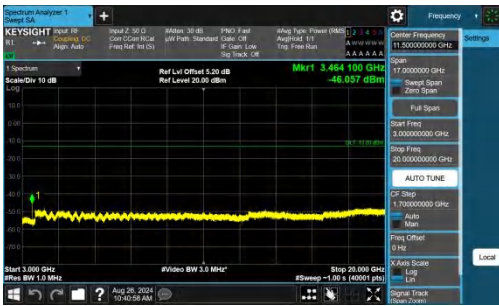

Band4-1.4MHz-QPSK-20175-1RB#0-3000~20000-PASS