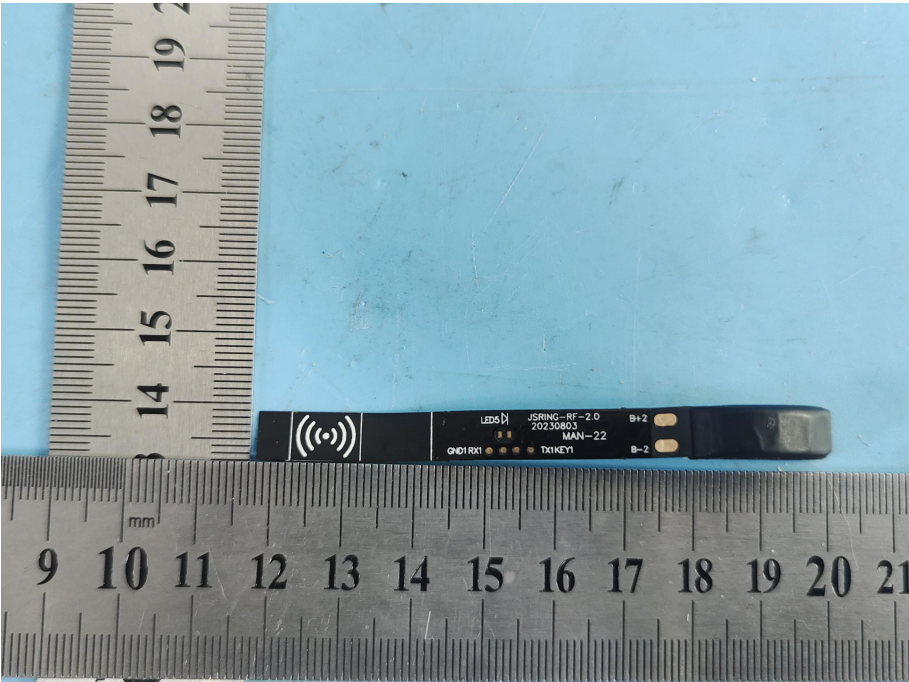

INTERNAL PHOTO OF SAMPLE

INTERNAL PHOTO OF SAMPLE

INTERNAL PHOTO OF SAMPLE PCB

Antenna Location

INTERNAL PHOTO OF SAMPLE PCB

Model No.: SR300