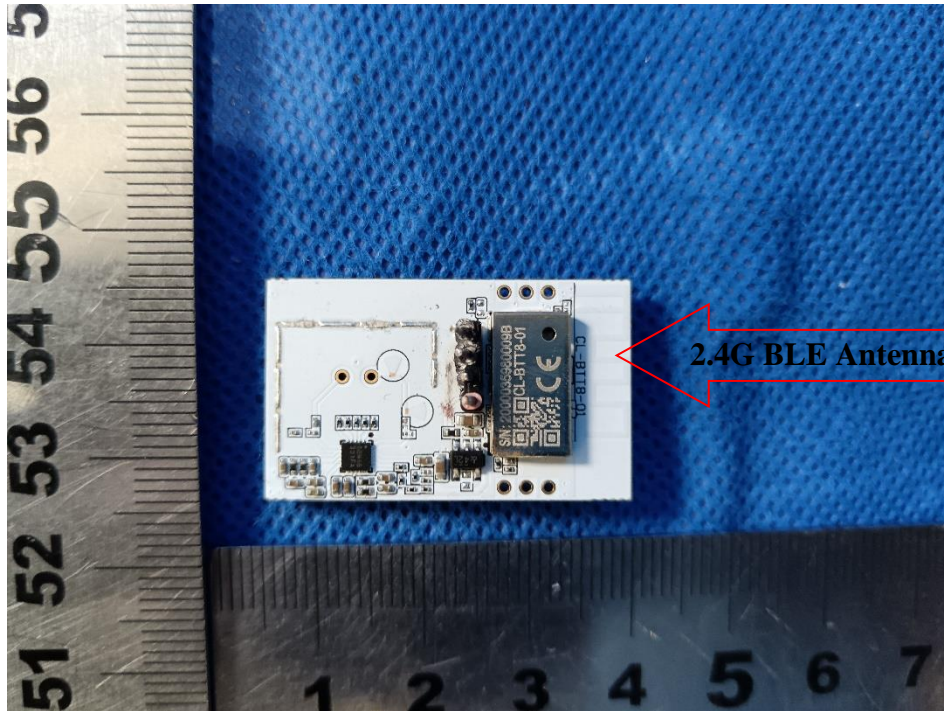

# Internal Photos Documentation

Manufacturer: Zhejiang Lingzhu Technology CO., Ltd  
Product: T8 Tube  
FCC ID: 2BEWX-UXCLT8  
Model: U2CL2250-830 G13 1200-2