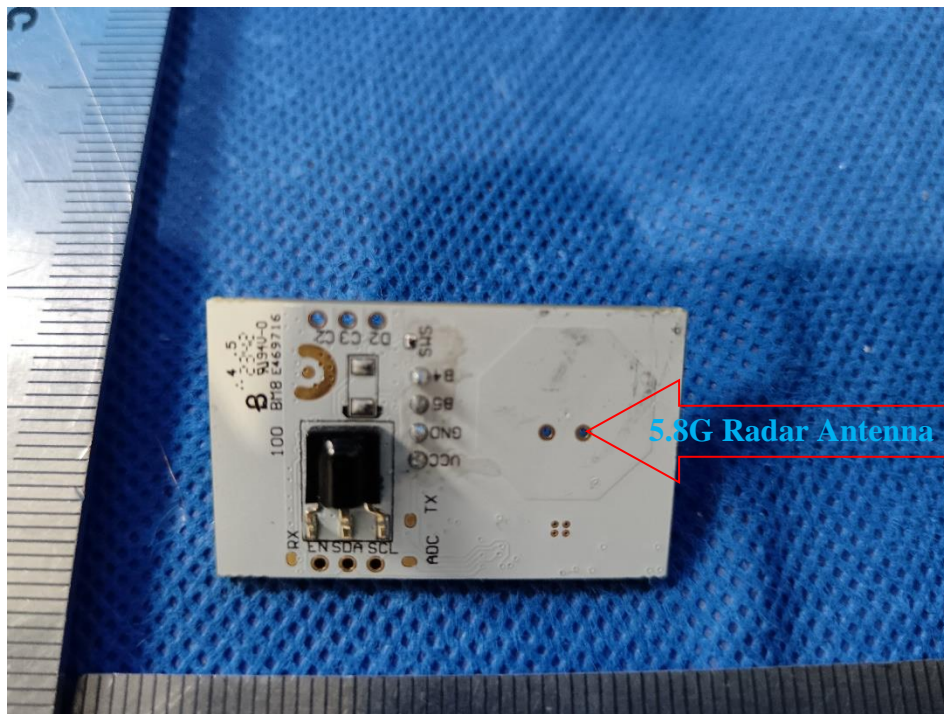

# Internal Photos Documentation

Manufacturer: Zhejiang Lingzhu Technology CO., Ltd  
Product: T8 Tube  
FCC ID: 2BEWX-UXCLT8  
Model: U2CL2250-830 G13 1200-2