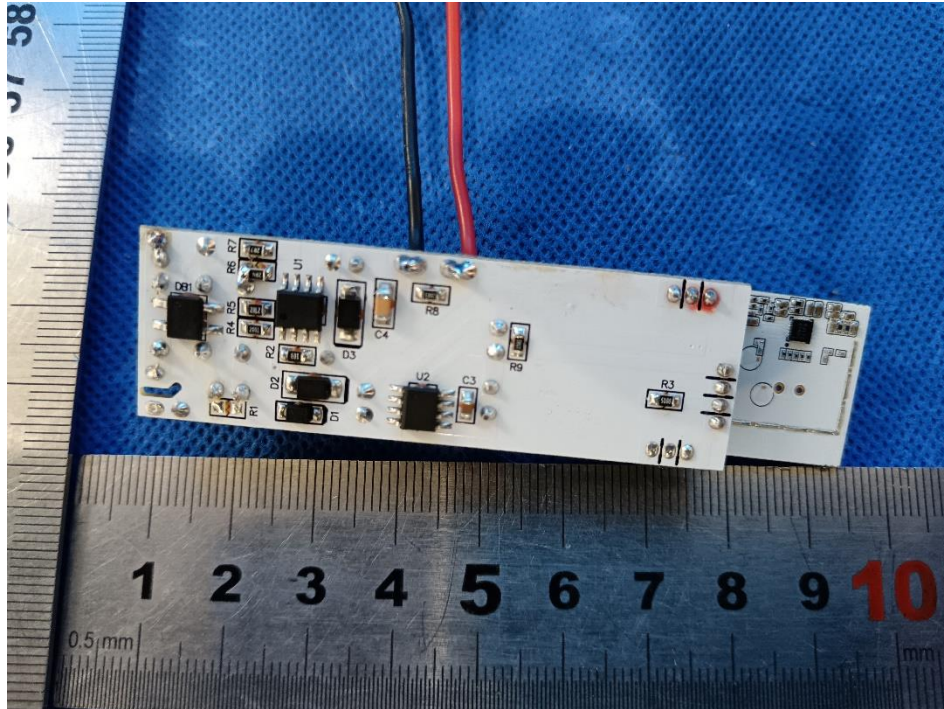

# Internal Photos Documentation

Manufacturer: Zhejiang Lingzhu Technology CO., Ltd  
Product: T8 Tube  
FCC ID: 2BEWX-UXCLT8  
Model: U2CL2250-830 G13 1200-2