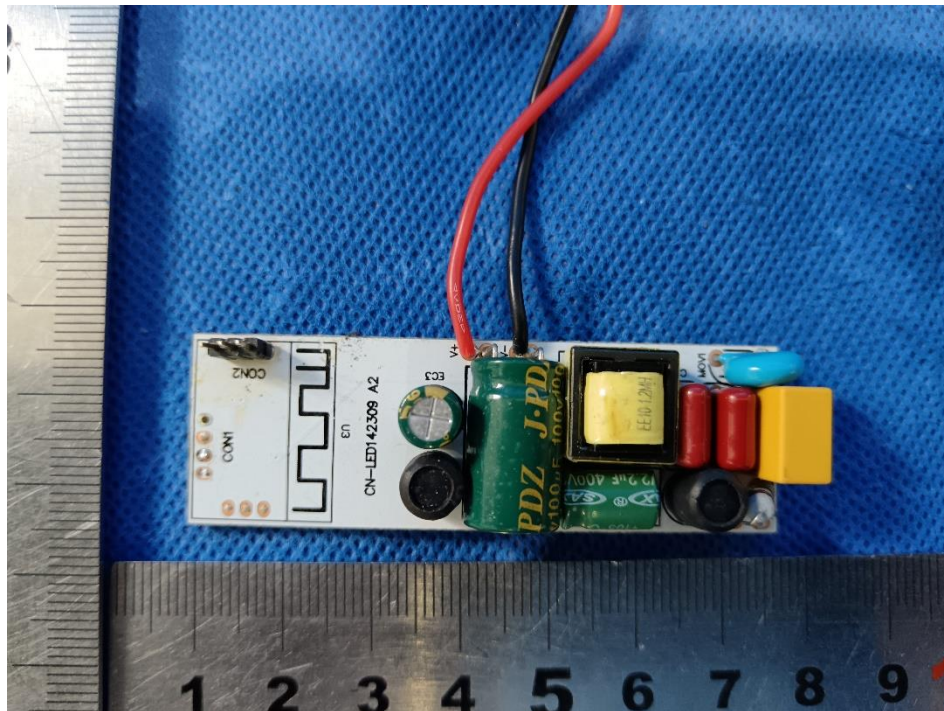

# Internal Photos Documentation

Manufacturer: Zhejiang Lingzhu Technology CO., Ltd  
Product: T8 Tube  
FCC ID: 2BEWX-UXCLT8  
Model: U2CL2250-830 G13 1200-2