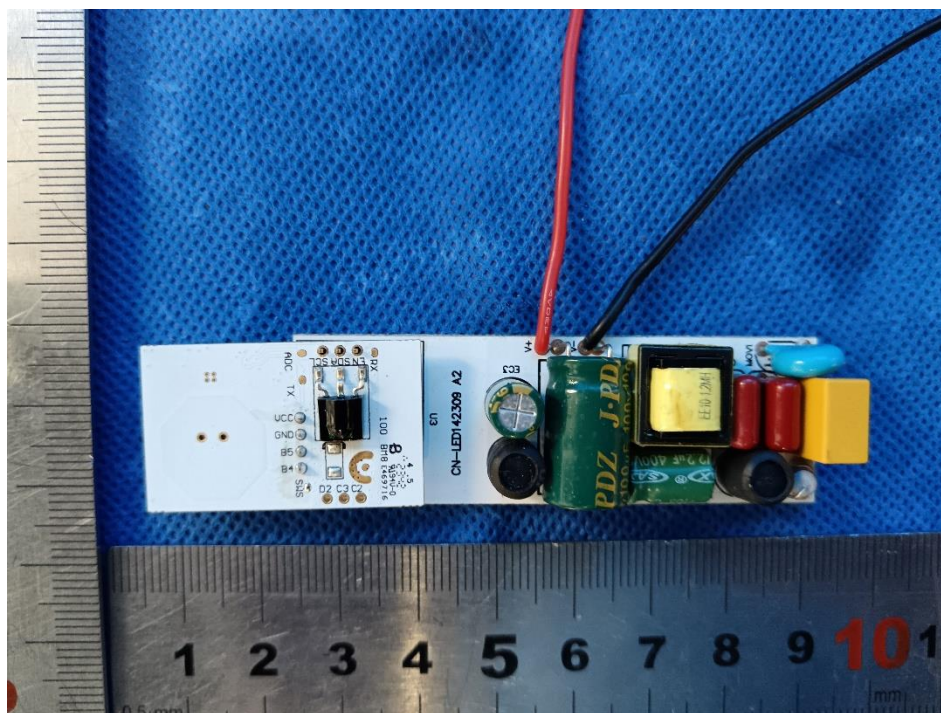

# Internal Photos Documentation

Manufacturer: Zhejiang Lingzhu Technology CO., Ltd  
Product: T8 Tube  
FCC ID: 2BEWX-UXCLT8  
Model: U2CL2250-830 G13 1200-2