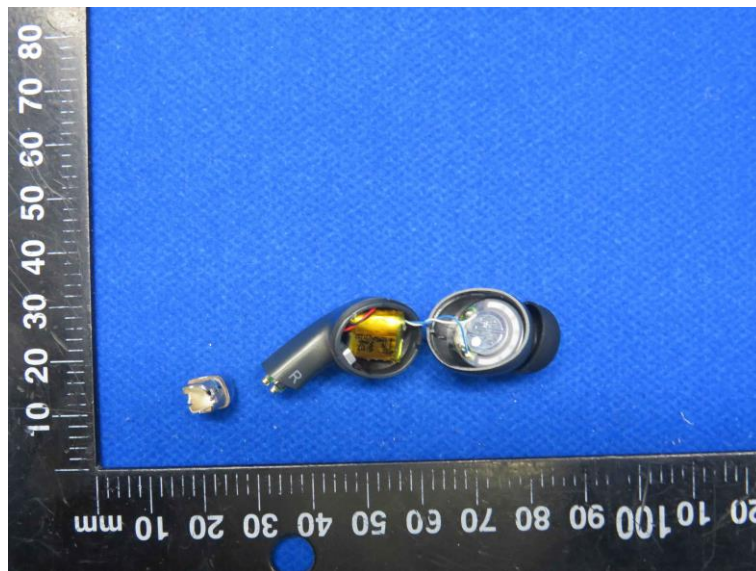

Product Name: True Wireless Earphones
Model No.: LP5

EUT Constructional Details

Internal Photo

-----End-----