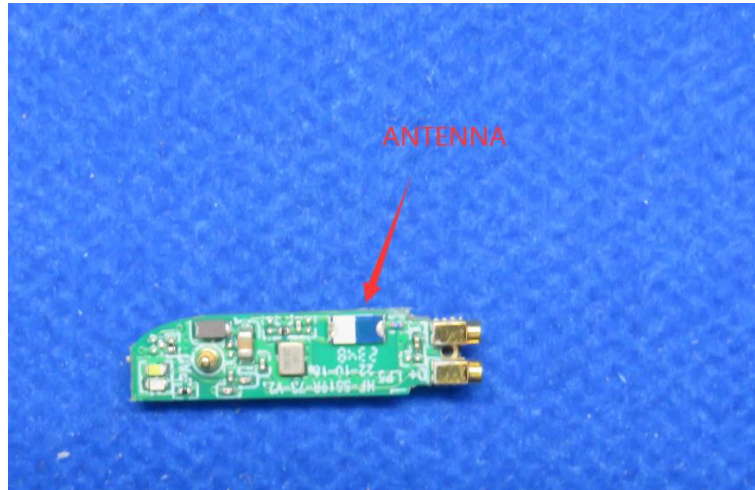

Product Name: True Wireless Earphones
Model No.: LP5

EUT Constructional Details

Internal Photo

-----End-----