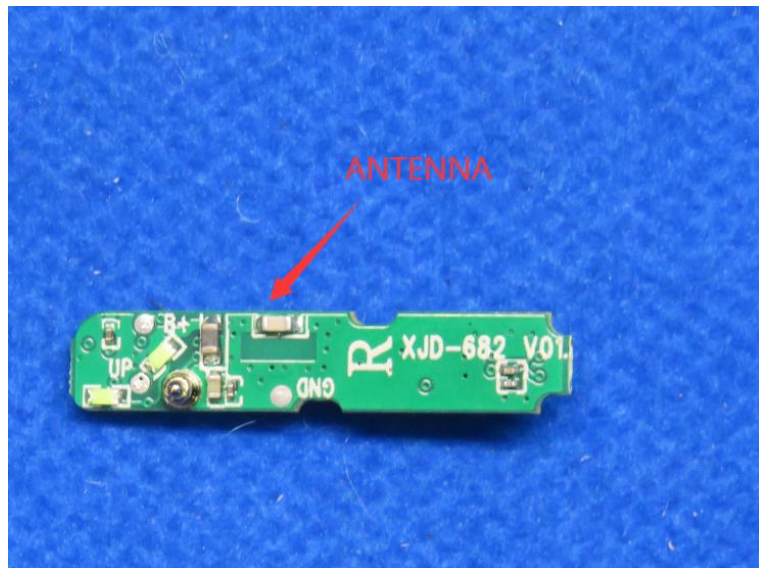

Product Name: True Wireless Earphones
Model No.: GM2 pro

EUT Constructional Details

Internal Photo

-----End-----