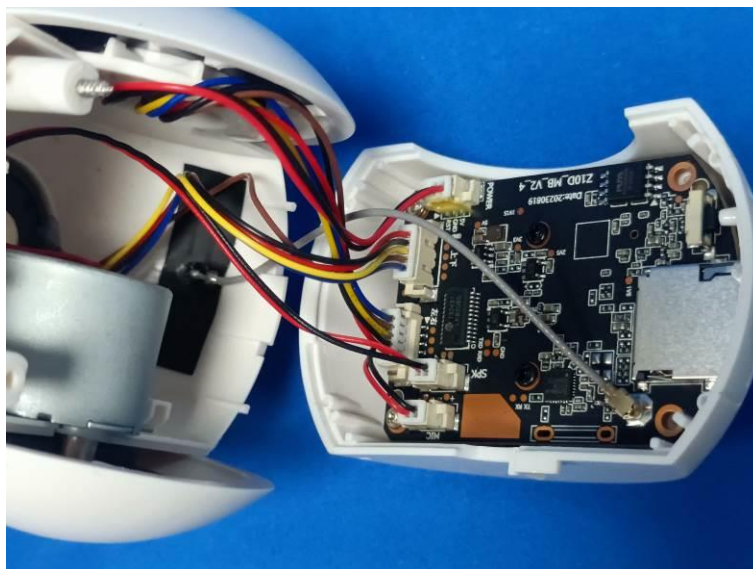

Internal Photos of the EUT

2.4G WIFI PIFA
Antenna