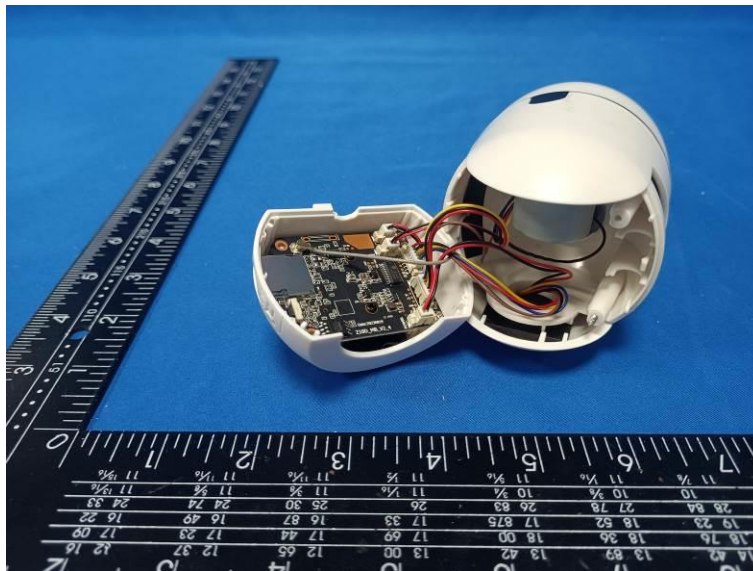

Internal Photos of the EUT

2.4G WIFI PIFA
Antenna