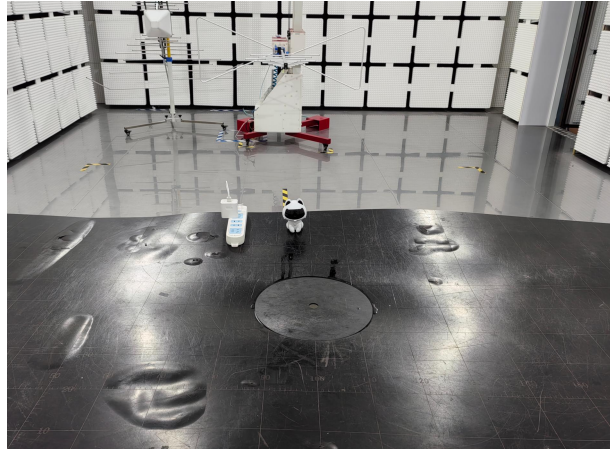

Security cameras

FCC ID: 2BEUO-K9

K9 Test Setup Photos

Radiated emission 30MHz~1GHz

Radiated emission above 1GHz

Conducted Emission