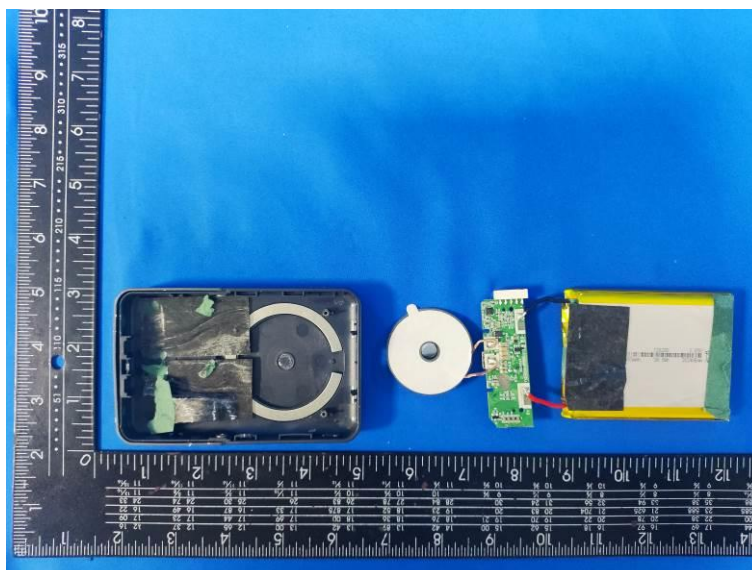

### Internal Photos of the EUT

Loop coil antenna