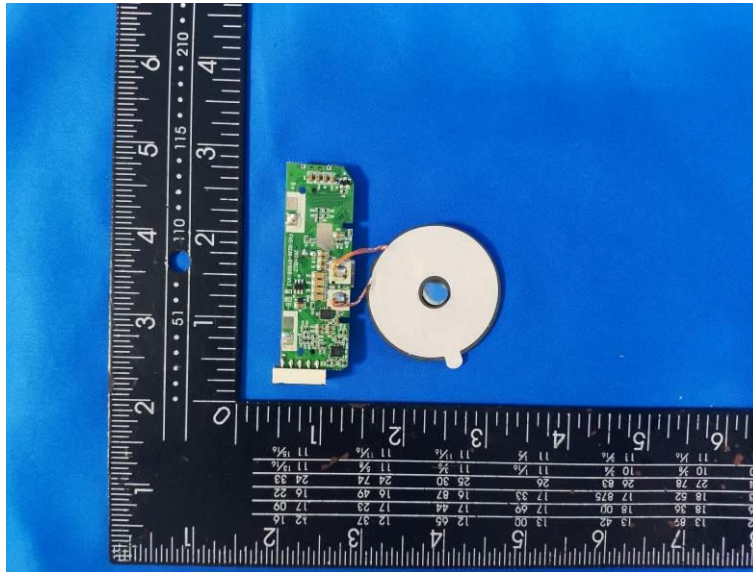

### Internal Photos of the EUT

Loop coil antenna