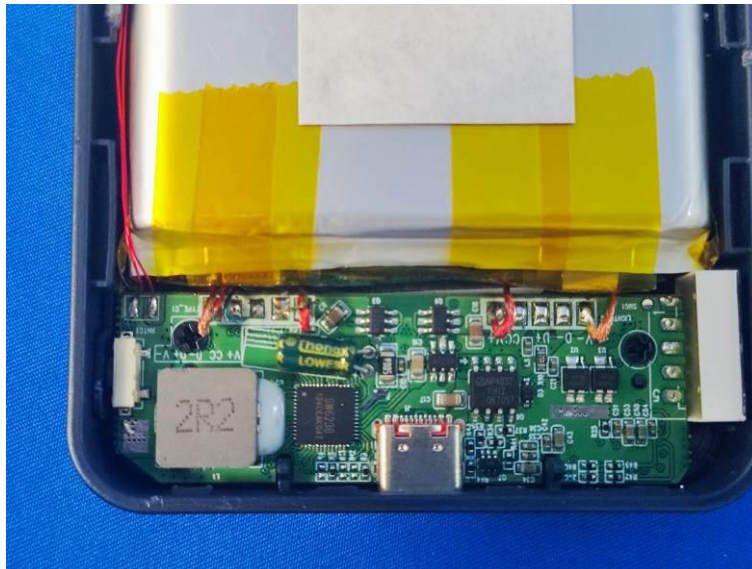

### Internal Photos of the EUT

Loop coil antenna