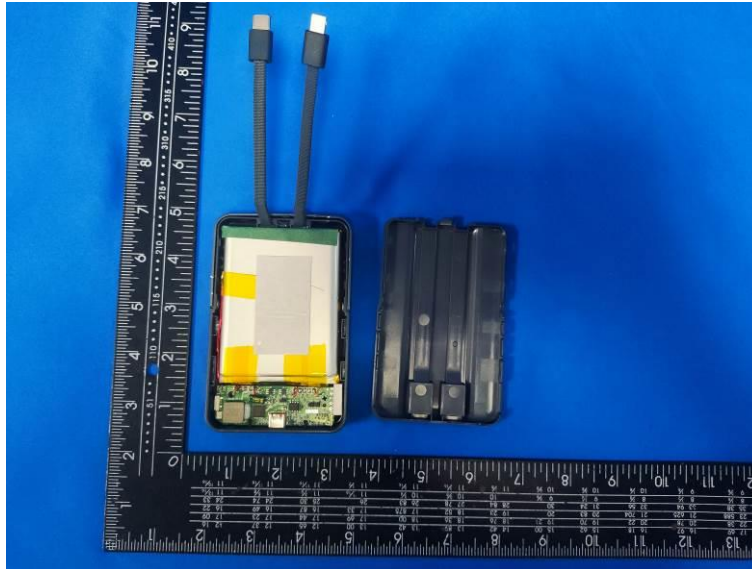

### Internal Photos of the EUT

Loop coil antenna