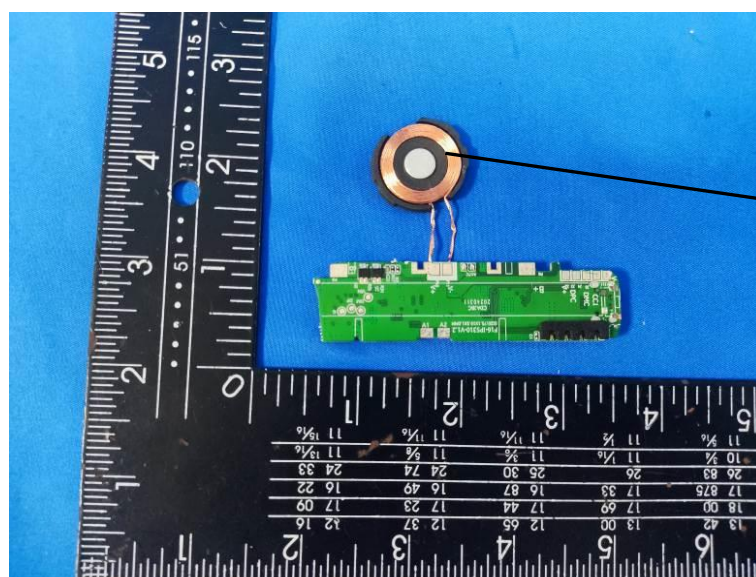

Internal Photos of the EUT

Loop coil antenna