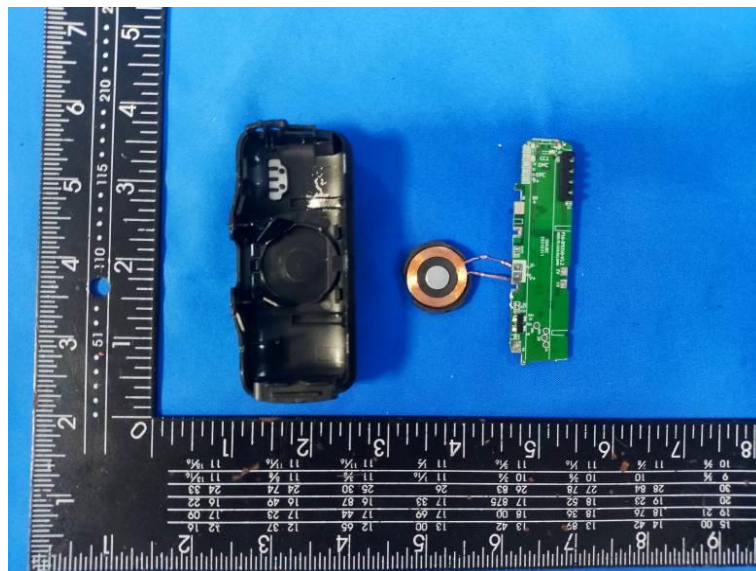

Internal Photos of the EUT

Loop coil antenna