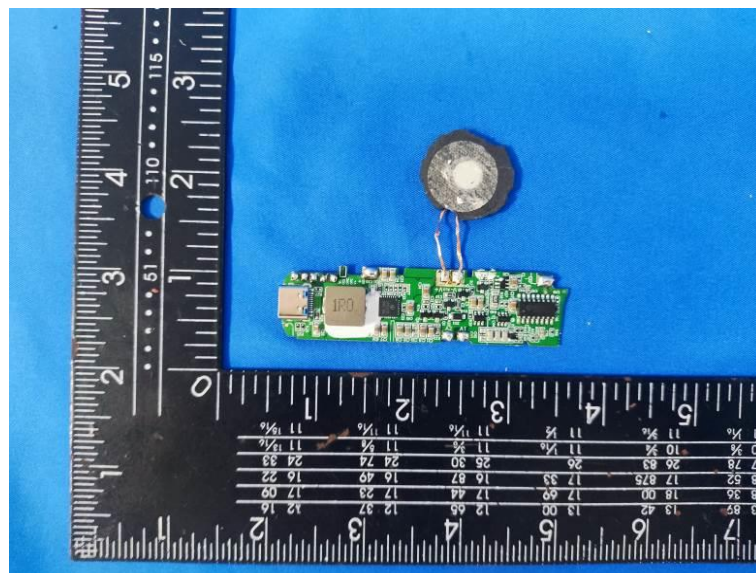

Internal Photos of the EUT

Loop coil antenna