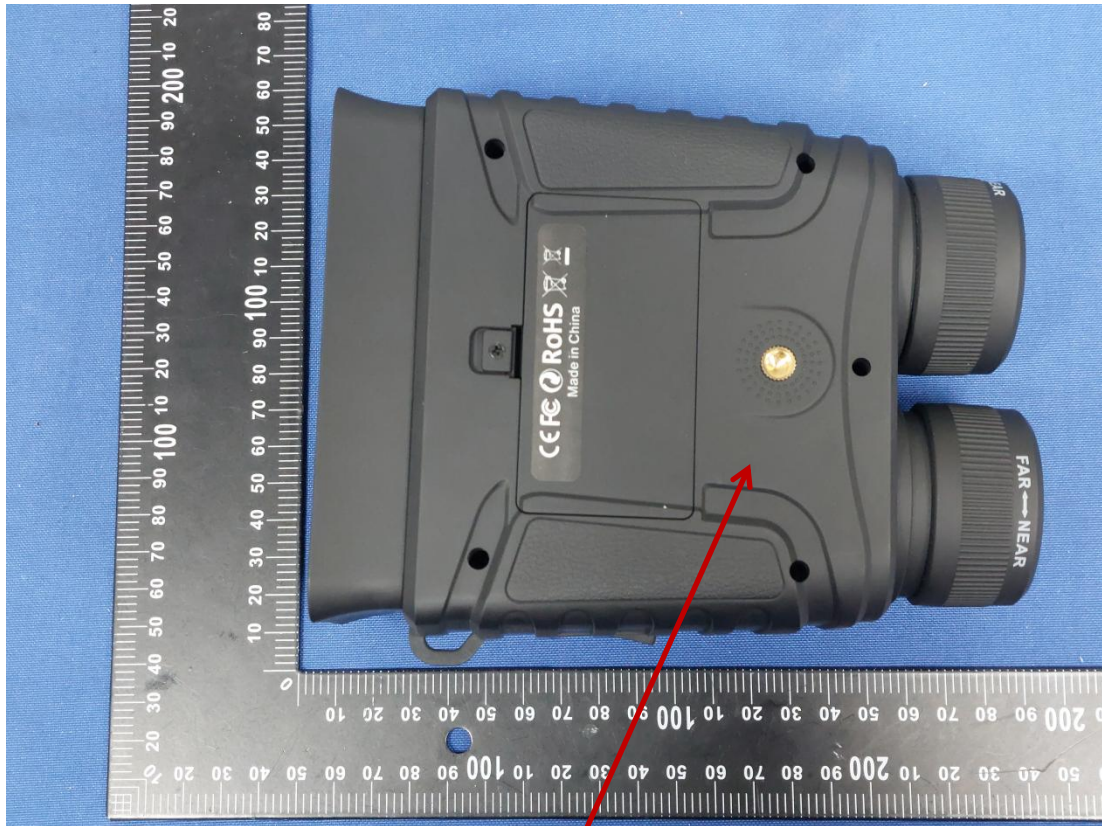

Lable:

Night Vision

Model: ABS-25W

FCC ID: 2BEUI-ABS-25W