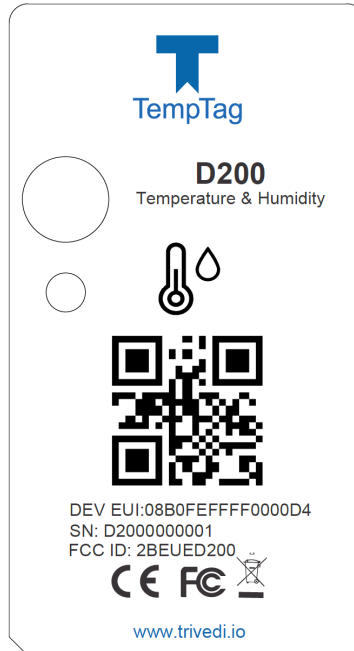

## EXHIBIT A - FCC ID LABEL AND LOCATION

### FCC ID Label

### FCC ID Label Location Information

The label shown shall be permanently affixed at a conspicuous location on the device and be readily visible to the user at the time purchase (Labeling requirements per 2.925)