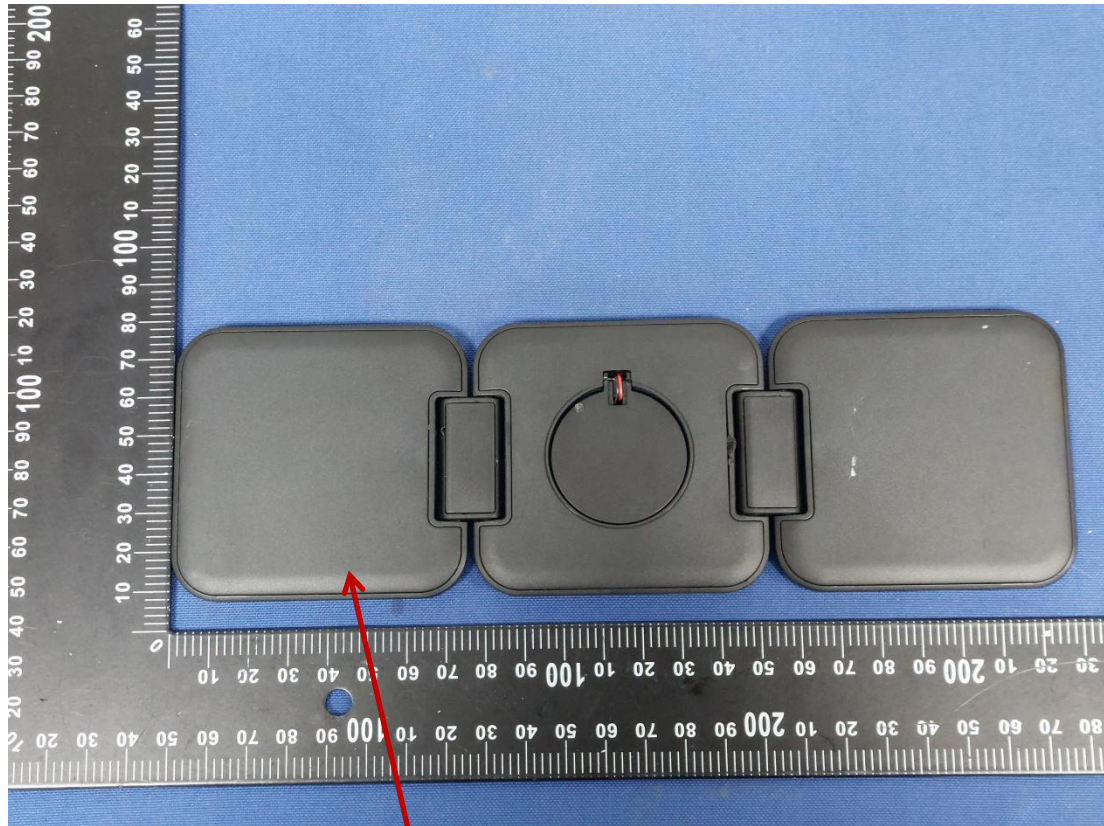

Lable:

Wireless charger

Model: Z20

FCC ID: 2BEST-Z20