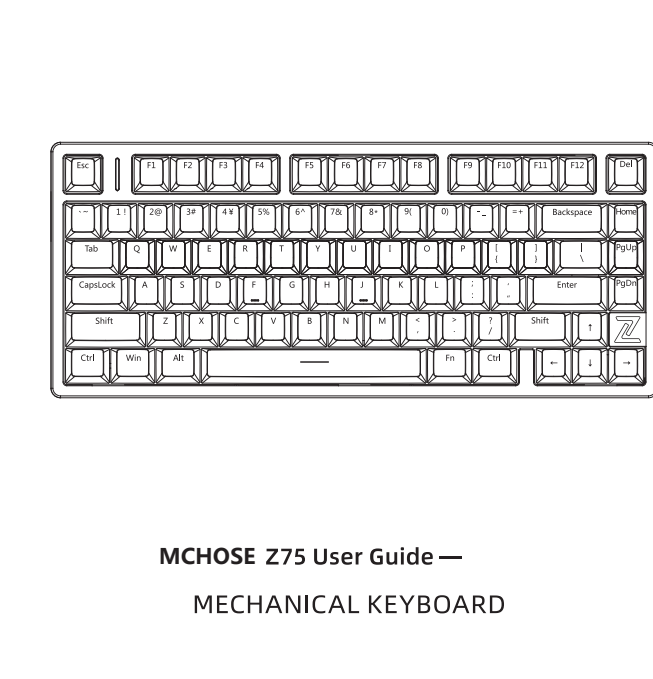

尺寸:100*100mm
材质:100克双胶纸
双面印刷

MCHOSE 劲风

FN KEY COMBINATION DESCRIPTION table with columns for function key and various multimedia functions like volume, brightness, and search.

WINDOWS SYSTEM: FN KEY COMBINATION INSTRUCTIONS (MULTIMEDIA FUNCTIONS) table with columns for key position (F1-F12) and function descriptions.

规格参数: Model: MCHOSE Z75, Product: MCHOSE Z75, Type: C, Charging Voltage: DC 5V=1.5A. Includes a CHARGING INSTRUCTIONS section.

保修卡: 感谢您购买本公司产品。我们很高兴为您服务。请您在使用过程中，注意好您的保修卡，以便我们为您提供及时的售后服务。

MCHOSE

FN KEY COMBINATION DESCRIPTION table with columns for function key and various multimedia functions like volume, brightness, and search.

WINDOWS SYSTEM: FN KEY COMBINATION INSTRUCTIONS (MULTIMEDIA FUNCTIONS) table with columns for key position (F1-F12) and function descriptions.

SPECIFICATIONS: Product model: MCHOSE Z75, Company: MCHOSE Corporation, Charging Voltage: DC 5V=1.5A. Includes a CHARGING INSTRUCTIONS section.