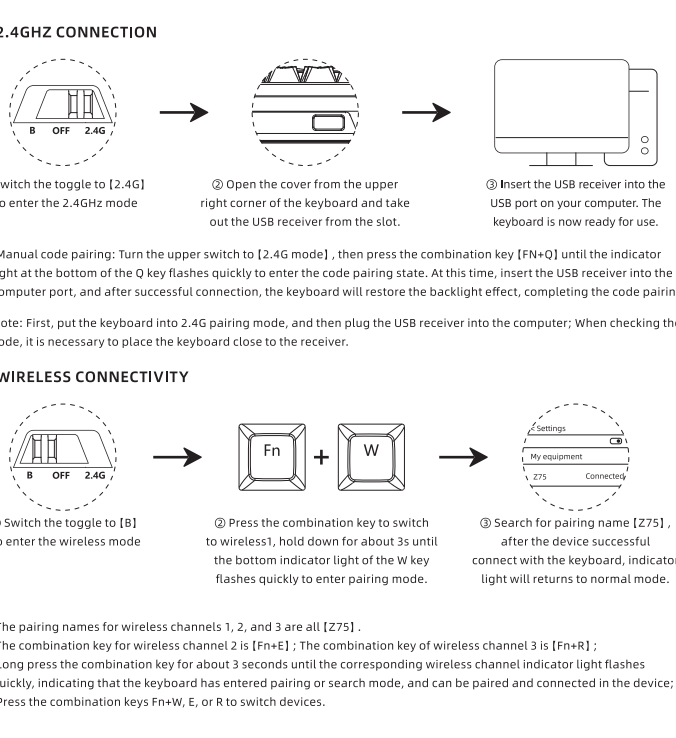

尺寸:100*100mm
材质:100克双胶纸
双面印刷

MCHOSE 劲风

FN KEY COMBINATION DESCRIPTION table with columns for function key and various multimedia functions like volume, brightness, and search.

WINDOWS SYSTEM: FN KEY COMBINATION INSTRUCTIONS (MULTIMEDIA FUNCTIONS) table with columns for key position (F1-F12) and function descriptions.

规格参数: Model: MCHOSE Z75, Product: MCHOSE Z75, Type: C, Charging Voltage: DC 5V=1.5A. Includes a CHARGING INSTRUCTIONS section.

保修卡: 感谢您购买本公司产品。我们很高兴为您服务。请您在使用过程中，注意好您的保修卡，以便我们为您提供及时的售后服务。

MCHOSE

FN KEY COMBINATION DESCRIPTION table with columns for function key and various multimedia functions like volume, brightness, and search.

WINDOWS SYSTEM: FN KEY COMBINATION INSTRUCTIONS (MULTIMEDIA FUNCTIONS) table with columns for key position (F1-F12) and function descriptions.

SPECIFICATIONS: Product model: MCHOSE Z75, Company: MCHOSE Corporation, Charging Voltage: DC 5V=1.5A. Includes a CHARGING INSTRUCTIONS section.