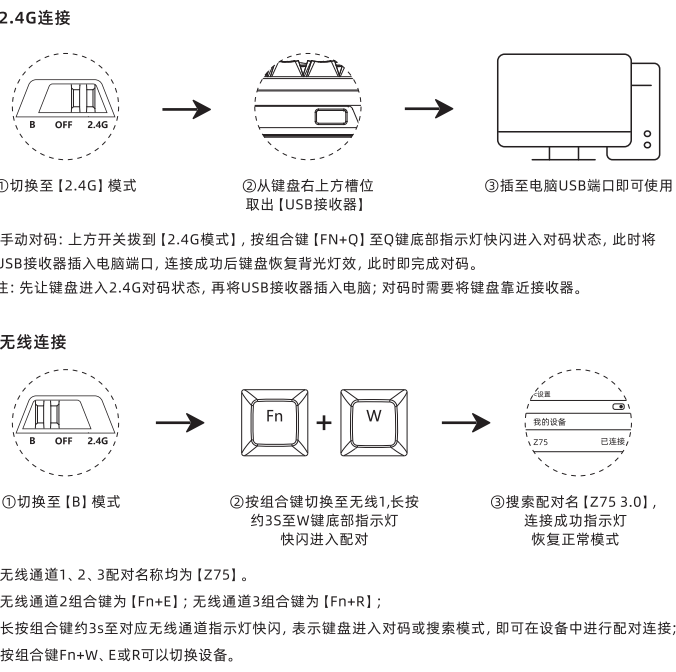

尺寸:100*100mm
材质:100克双胶纸
双面印刷

MCHOSE 劲风

FN KEY COMBINATION DESCRIPTION table with columns for function key and various multimedia functions like volume, brightness, and search.

WINDOWS SYSTEM: FN KEY COMBINATION INSTRUCTIONS (MULTIMEDIA FUNCTIONS) table with columns for key position (F1-F12) and function descriptions.