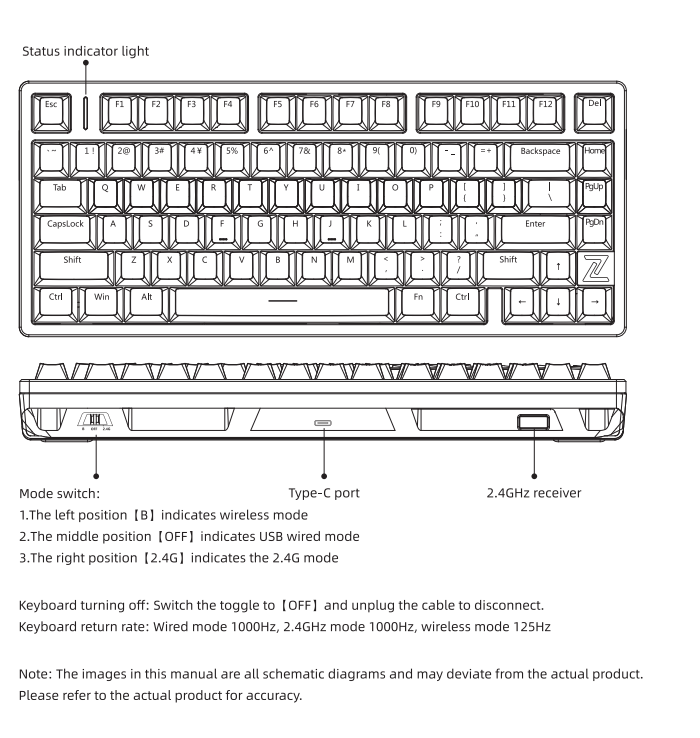

MCHOSE

FN KEY COMBINATION DESCRIPTION table with columns for function key and various multimedia functions like volume, brightness, and search.

WINDOWS SYSTEM: FN KEY COMBINATION INSTRUCTIONS (MULTIMEDIA FUNCTIONS) table with columns for key position (F1-F12) and function descriptions.