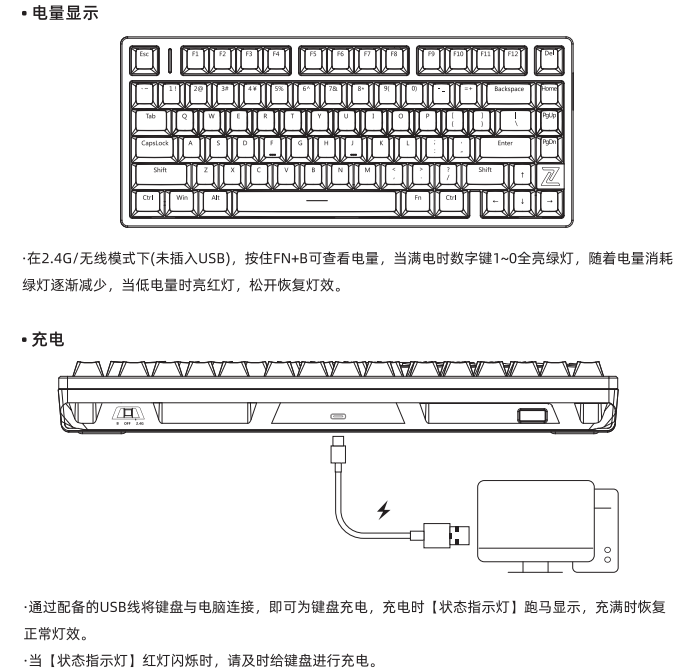

尺寸:100*100mm
材质:100克双胶纸
双面印刷

MCHOSE 劲风

FN KEY COMBINATION DESCRIPTION table with columns for function key and various multimedia functions like volume, brightness, and search.

WINDOWS SYSTEM: FN KEY COMBINATION INSTRUCTIONS (MULTIMEDIA FUNCTIONS) table with columns for key position (F1-F12) and function descriptions.

规格参数: Model: MCHOSE Z75, Product: MCHOSE Z75, Type: C, Charging Voltage: DC 5V=1.5A. Includes a CHARGING INSTRUCTIONS section.

保修卡: 感谢您购买本公司产品。我们很高兴为您服务。请您在使用过程中，注意好您的保修卡，以便我们为您提供及时的售后服务。

MCHOSE

FN KEY COMBINATION DESCRIPTION table with columns for function key and various multimedia functions like volume, brightness, and search.

WINDOWS SYSTEM: FN KEY COMBINATION INSTRUCTIONS (MULTIMEDIA FUNCTIONS) table with columns for key position (F1-F12) and function descriptions.

SPECIFICATIONS: Product model: MCHOSE Z75, Company: MCHOSE Corporation, Charging Voltage: DC 5V=1.5A. Includes a CHARGING INSTRUCTIONS section.