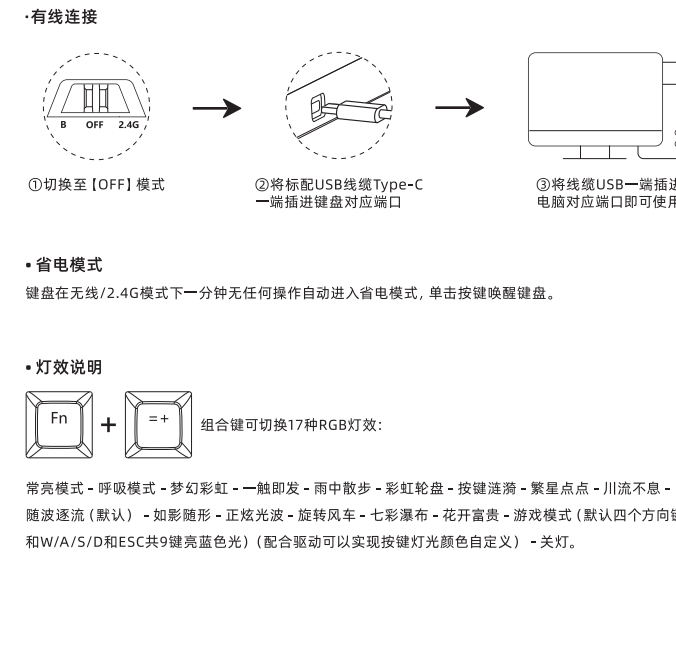

尺寸:100*100mm
材质:100克双胶纸
双面印刷

MCHOSE 劲风

FN KEY COMBINATION DESCRIPTION table with columns for function key and various multimedia functions like volume, brightness, and search.

WINDOWS SYSTEM: FN KEY COMBINATION INSTRUCTIONS (MULTIMEDIA FUNCTIONS) table with columns for key position (F1-F12) and function descriptions.

规格参数: Model: MCHOSE Z75, Product: MCHOSE Z75, Type: C, Charging Voltage: DC 5V=1.5A. Includes a CHARGING INSTRUCTIONS section.

保修卡: 感谢您购买本公司产品。我们很高兴为您服务。请您在使用过程中，注意好您的保修卡，以便我们为您提供及时的售后服务。

MCHOSE

FN KEY COMBINATION DESCRIPTION table with columns for function key and various multimedia functions like volume, brightness, and search.