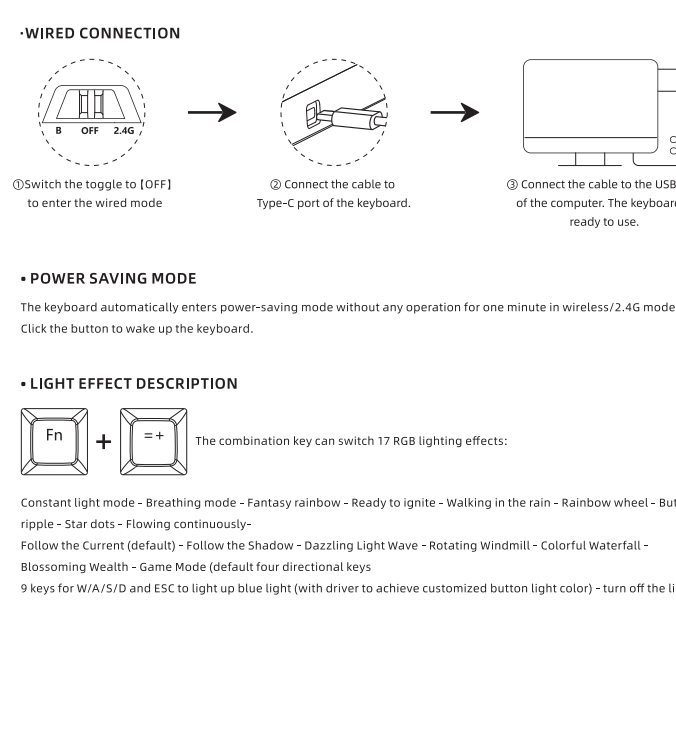

尺寸:100*100mm
材质:100克双胶纸
双面印刷

MCHOSE 劲风

FN KEY COMBINATION DESCRIPTION table with columns for function key and various multimedia functions like volume, brightness, and search.

WINDOWS SYSTEM: FN KEY COMBINATION INSTRUCTIONS (MULTIMEDIA FUNCTIONS) table with columns for key position (F1-F12) and function descriptions.

规格参数: Model: MCHOSE Z75, Product: MCHOSE Z75, Type: C, Charging Voltage: DC 5V=1.5A. Includes a CHARGING INSTRUCTIONS section.

保修卡: 感谢您购买本公司产品。我们很高兴为您服务。请您在使用过程中，注意好您的保修卡，以便我们为您提供及时的售后服务。

MCHOSE

FN KEY COMBINATION DESCRIPTION table with columns for function key and various multimedia functions like volume, brightness, and search.

WINDOWS SYSTEM: FN KEY COMBINATION INSTRUCTIONS (MULTIMEDIA FUNCTIONS) table with columns for key position (F1-F12) and function descriptions.

SPECIFICATIONS: Product model: MCHOSE Z75, Company: MCHOSE Corporation, Charging Voltage: DC 5V=1.5A. Includes a CHARGING INSTRUCTIONS section.