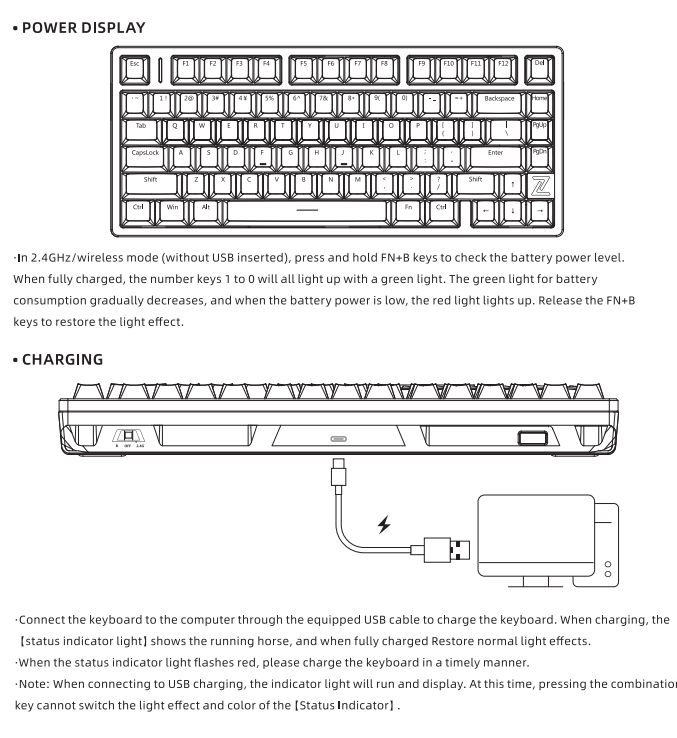

尺寸:100*100mm
材质:100克双胶纸
双面印刷

MCHOSE 劲风

FN KEY COMBINATION DESCRIPTION table with columns for function key and various multimedia functions like volume, brightness, and search.

WINDOWS SYSTEM: FN KEY COMBINATION INSTRUCTIONS (MULTIMEDIA FUNCTIONS) table with columns for key position (F1-F12) and function descriptions.

规格参数: Model: MCHOSE Z75, Product: MCHOSE Z75, Type: C, Charging Voltage: DC 5V=1.5A. Includes a CHARGING INSTRUCTIONS section.

保修卡: 感谢您购买本公司产品。我们很高兴为您服务。请您在使用过程中，注意好您的保修卡，以便我们为您提供及时的售后服务。

MCHOSE

FN KEY COMBINATION DESCRIPTION table with columns for function key and various multimedia functions like volume, brightness, and search.

WINDOWS SYSTEM: FN KEY COMBINATION INSTRUCTIONS (MULTIMEDIA FUNCTIONS) table with columns for key position (F1-F12) and function descriptions.

SPECIFICATIONS: Product model: MCHOSE Z75, Company: MCHOSE Corporation, Charging Voltage: DC 5V=1.5A. Includes a CHARGING INSTRUCTIONS section.