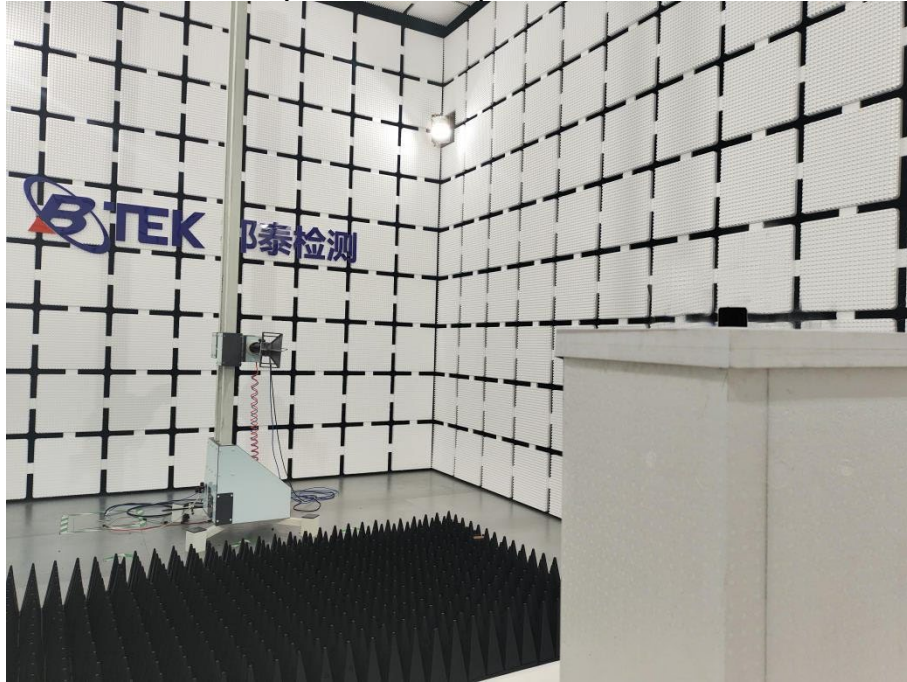

Appendix

Setup Photos

For BTEK240124001AE

Radiated Spurious Emissions (Above 1GHz)

Radiated Spurious Emissions (Below 1GHz)

Conducted Emissions at AC Power Line (150kHz-30MHz)