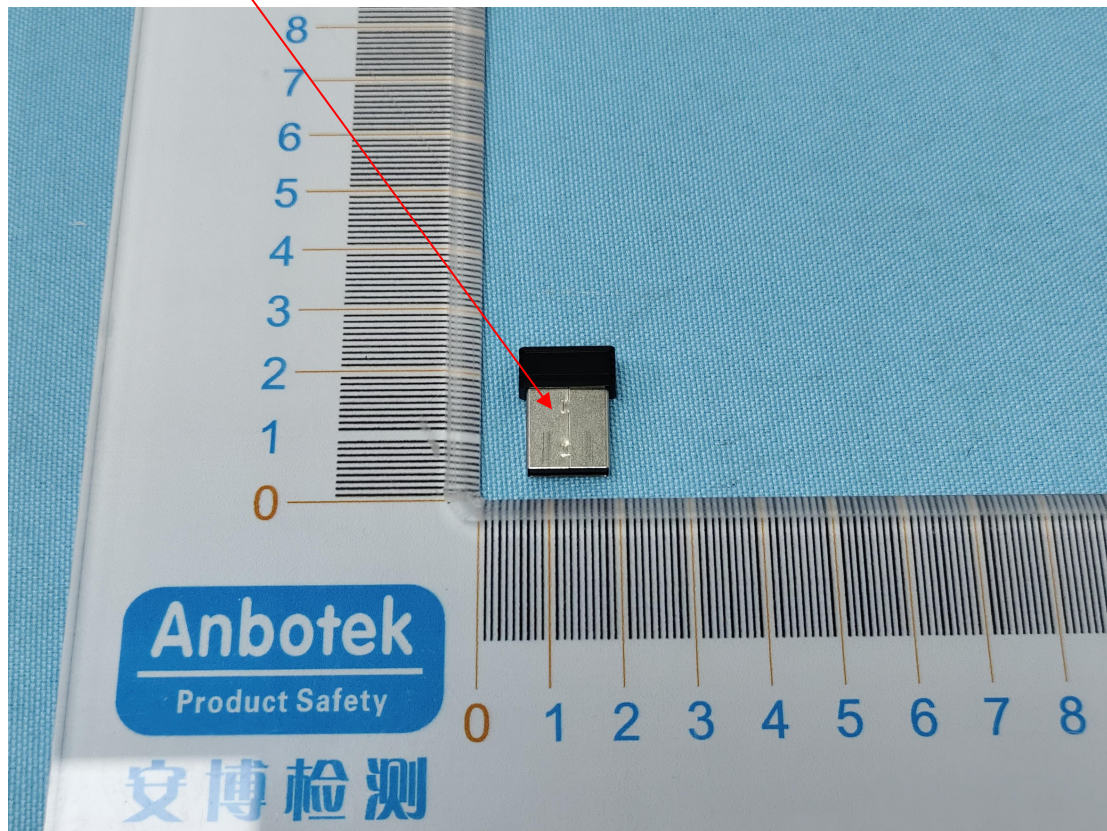

Label Location On EUT

Label

Model: 2607135
FCC ID: 2BEQQ-2607135D