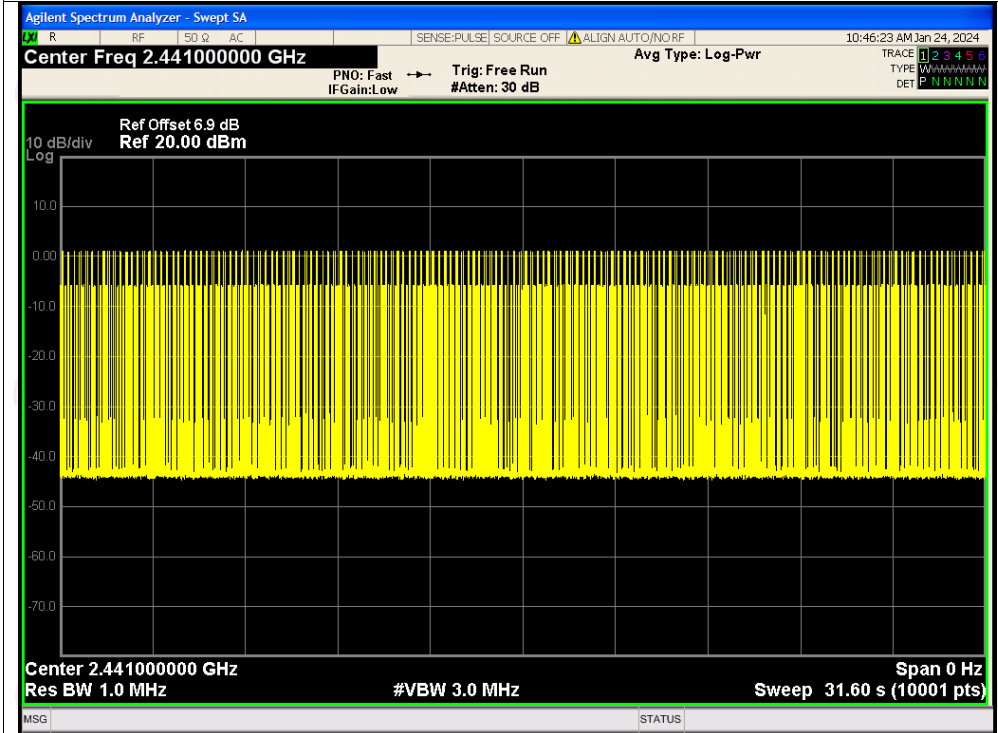

Dwell NVNT 2-DH5 2441MHz One Burst

Dwell NVNT 2-DH5 2441MHz Accumulated

Dwell NVNT 3-DH1 2441MHz One Burst

Dwell NVNT 3-DH1 2441MHz Accumulated

Dwell NVNT 3-DH3 2441MHz One Burst

Dwell NVNT 3-DH3 2441MHz Accumulated

Dwell NVNT 3-DH5 2441MHz One Burst

Dwell NVNT 3-DH5 2441MHz Accumulated

Appendix B: Photographs of Test Setup

Product: SmartWatch

Model: T80

Radiated Emission

Conducted Emission

Appendix C: Photographs of EUT
Product: SmartWatch
Model: T80
External Photos