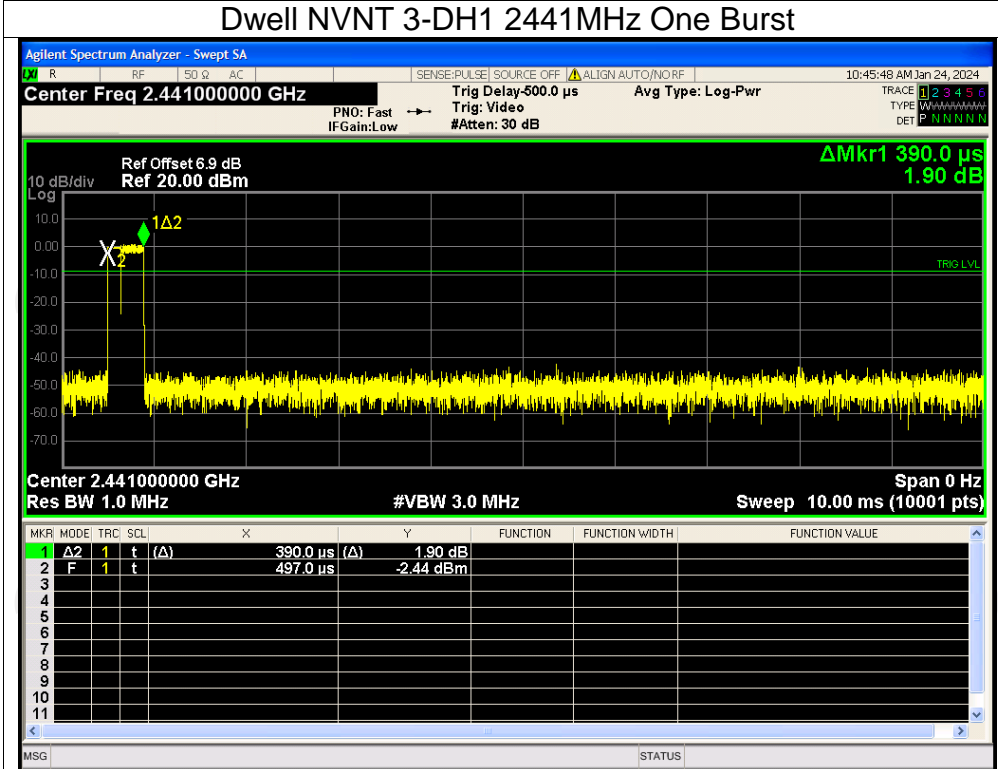

Dwell NVNT 2-DH5 2441MHz One Burst

Dwell NVNT 2-DH5 2441MHz Accumulated

Dwell NVNT 3-DH1 2441MHz One Burst

Dwell NVNT 3-DH1 2441MHz Accumulated

Dwell NVNT 3-DH3 2441MHz One Burst

Dwell NVNT 3-DH3 2441MHz Accumulated

Dwell NVNT 3-DH5 2441MHz One Burst

Dwell NVNT 3-DH5 2441MHz Accumulated

Appendix B: Photographs of Test Setup

Product: SmartWatch

Model: T80

Radiated Emission

Conducted Emission

Appendix C: Photographs of EUT
Product: SmartWatch
Model: T80
External Photos