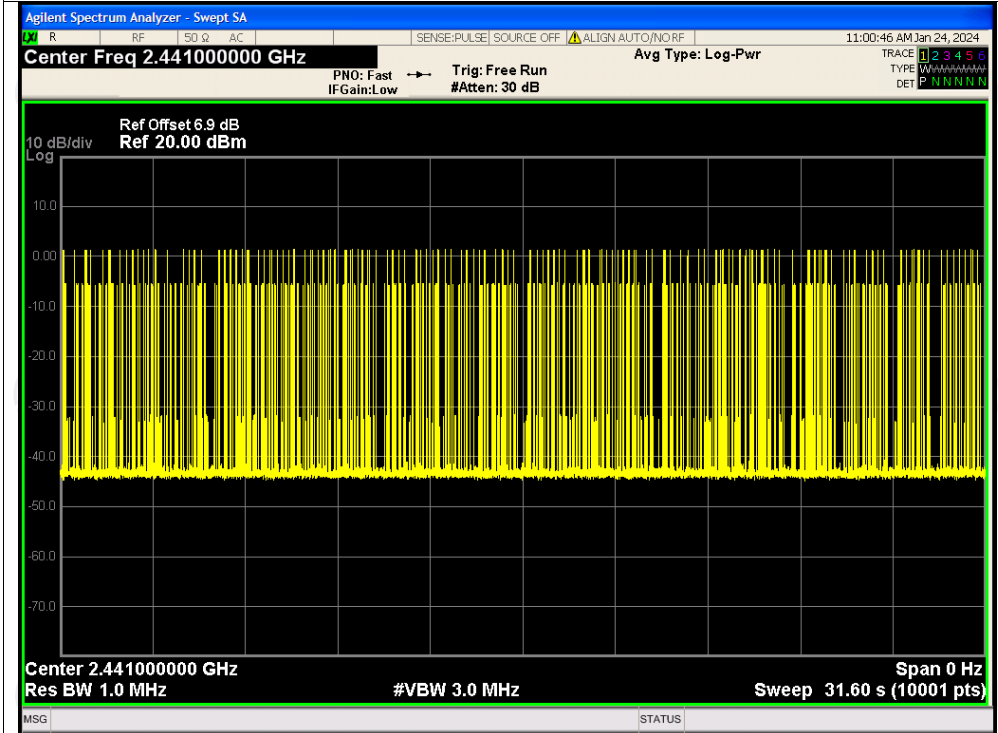

Dwell NVNT 2-DH5 2441MHz One Burst

Dwell NVNT 2-DH5 2441MHz Accumulated

Dwell NVNT 3-DH1 2441MHz One Burst

Dwell NVNT 3-DH1 2441MHz Accumulated

Dwell NVNT 3-DH3 2441MHz One Burst

Dwell NVNT 3-DH3 2441MHz Accumulated

Dwell NVNT 3-DH5 2441MHz One Burst

Dwell NVNT 3-DH5 2441MHz Accumulated

Appendix B: Photographs of Test Setup

Product: SmartWatch

Model: T80

Radiated Emission

Conducted Emission

Appendix C: Photographs of EUT
Product: SmartWatch
Model: T80
External Photos