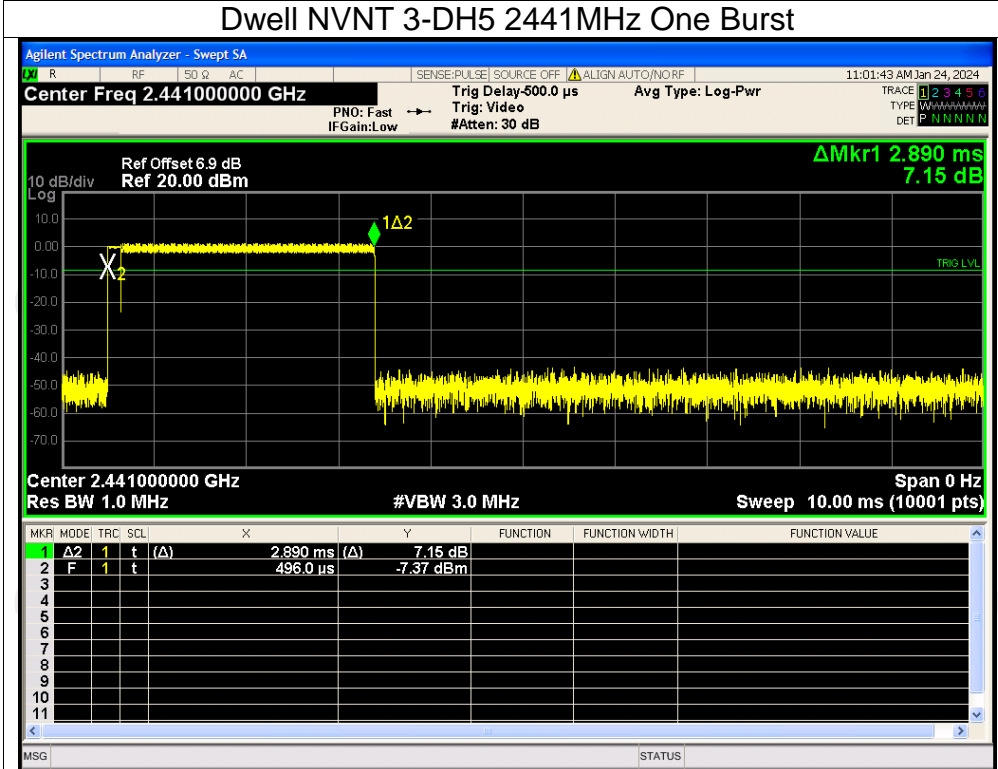

Dwell NVNT 2-DH5 2441MHz One Burst

Dwell NVNT 2-DH5 2441MHz Accumulated

Dwell NVNT 3-DH1 2441MHz One Burst

Dwell NVNT 3-DH1 2441MHz Accumulated

Dwell NVNT 3-DH3 2441MHz One Burst

Dwell NVNT 3-DH3 2441MHz Accumulated

Dwell NVNT 3-DH5 2441MHz One Burst

Dwell NVNT 3-DH5 2441MHz Accumulated

Appendix B: Photographs of Test Setup

Product: SmartWatch

Model: T80

Radiated Emission

Conducted Emission

Appendix C: Photographs of EUT
Product: SmartWatch
Model: T80
External Photos