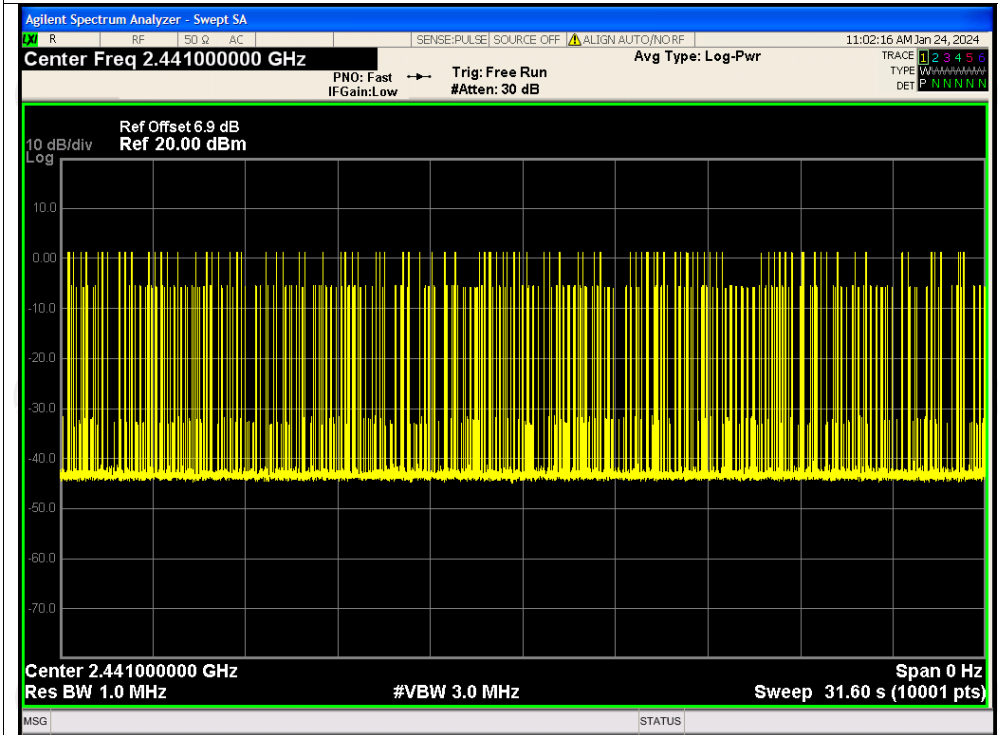

Dwell NVNT 2-DH5 2441MHz One Burst

Dwell NVNT 2-DH5 2441MHz Accumulated

Dwell NVNT 3-DH1 2441MHz One Burst

Dwell NVNT 3-DH1 2441MHz Accumulated

Dwell NVNT 3-DH3 2441MHz One Burst

Dwell NVNT 3-DH3 2441MHz Accumulated

Dwell NVNT 3-DH5 2441MHz One Burst

Dwell NVNT 3-DH5 2441MHz Accumulated

Appendix B: Photographs of Test Setup

Product: SmartWatch

Model: T80

Radiated Emission

Conducted Emission

Appendix C: Photographs of EUT
Product: SmartWatch
Model: T80
External Photos