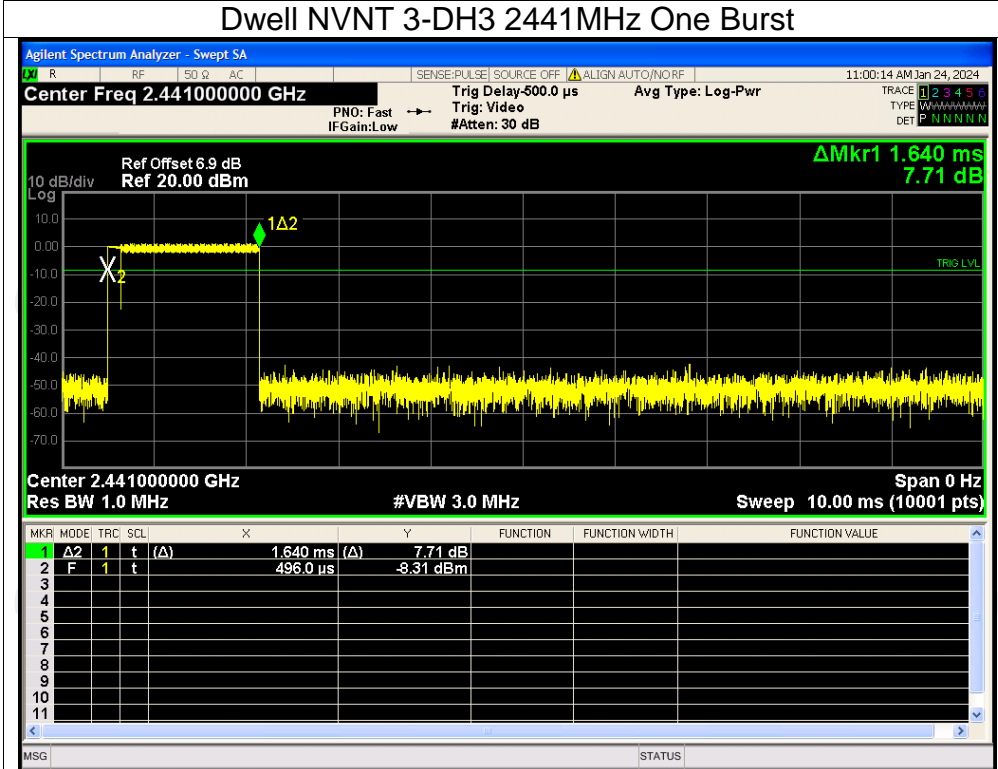

Dwell NVNT 2-DH5 2441MHz One Burst

Dwell NVNT 2-DH5 2441MHz Accumulated

Dwell NVNT 3-DH1 2441MHz One Burst

Dwell NVNT 3-DH1 2441MHz Accumulated

Dwell NVNT 3-DH3 2441MHz One Burst

Dwell NVNT 3-DH3 2441MHz Accumulated

Dwell NVNT 3-DH5 2441MHz One Burst

Dwell NVNT 3-DH5 2441MHz Accumulated

Appendix B: Photographs of Test Setup

Product: SmartWatch

Model: T80

Radiated Emission

Conducted Emission

Appendix C: Photographs of EUT
Product: SmartWatch
Model: T80
External Photos