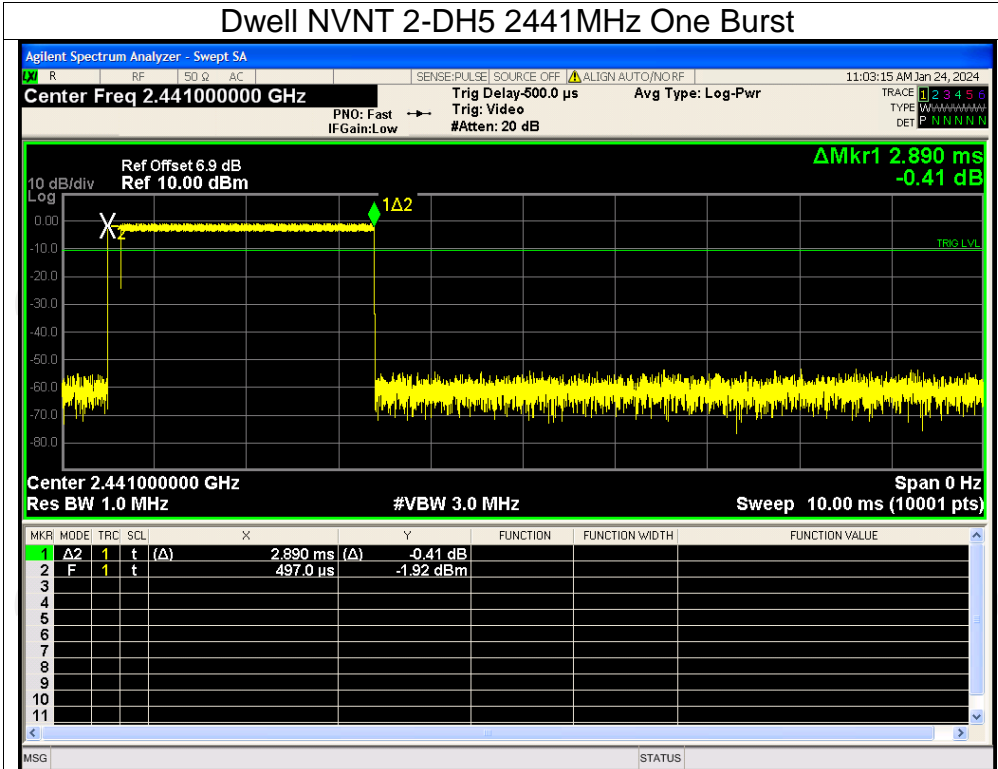

Dwell NVNT 2-DH5 2441MHz One Burst

Dwell NVNT 2-DH5 2441MHz Accumulated

Dwell NVNT 3-DH1 2441MHz One Burst

Dwell NVNT 3-DH1 2441MHz Accumulated

Dwell NVNT 3-DH3 2441MHz One Burst

Dwell NVNT 3-DH3 2441MHz Accumulated

Dwell NVNT 3-DH5 2441MHz One Burst

Dwell NVNT 3-DH5 2441MHz Accumulated

Appendix B: Photographs of Test Setup

Product: SmartWatch

Model: T80

Radiated Emission

Conducted Emission

Appendix C: Photographs of EUT
Product: SmartWatch
Model: T80
External Photos

Product: SmartWatch
Model: T80
Internal Photos

*******END OF REPORT*******