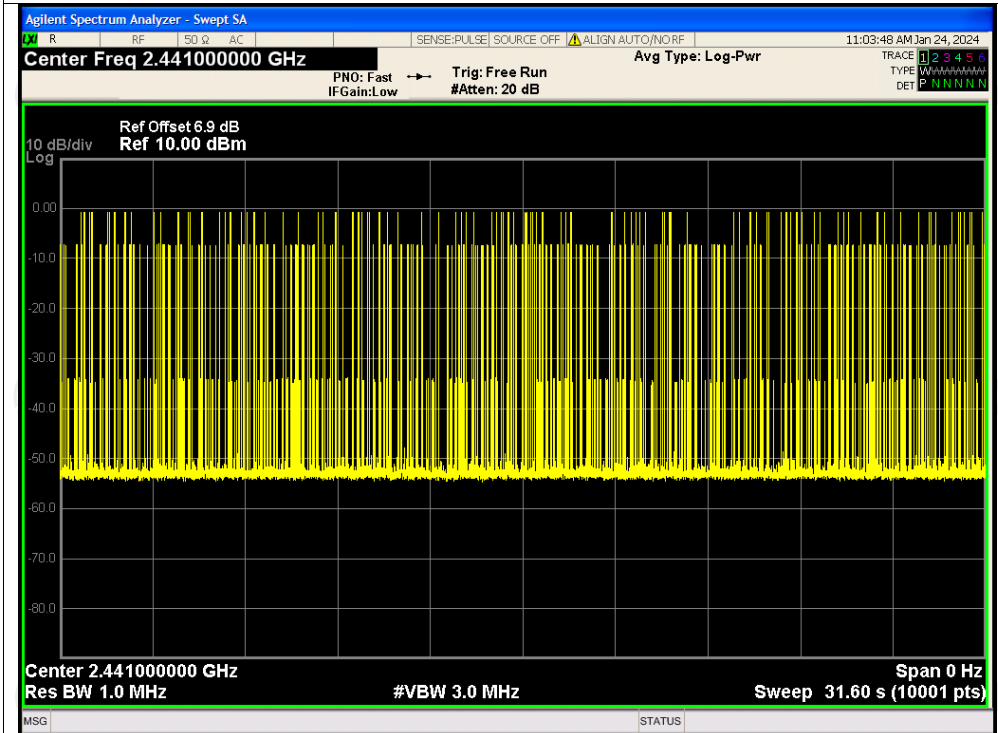

Dwell NVNT 2-DH5 2441MHz One Burst

Dwell NVNT 2-DH5 2441MHz Accumulated

Dwell NVNT 3-DH1 2441MHz One Burst

Dwell NVNT 3-DH1 2441MHz Accumulated

Dwell NVNT 3-DH3 2441MHz One Burst

Dwell NVNT 3-DH3 2441MHz Accumulated

Dwell NVNT 3-DH5 2441MHz One Burst

Dwell NVNT 3-DH5 2441MHz Accumulated

Appendix B: Photographs of Test Setup

Product: SmartWatch

Model: T80

Radiated Emission

Conducted Emission

Appendix C: Photographs of EUT
Product: SmartWatch
Model: T80
External Photos