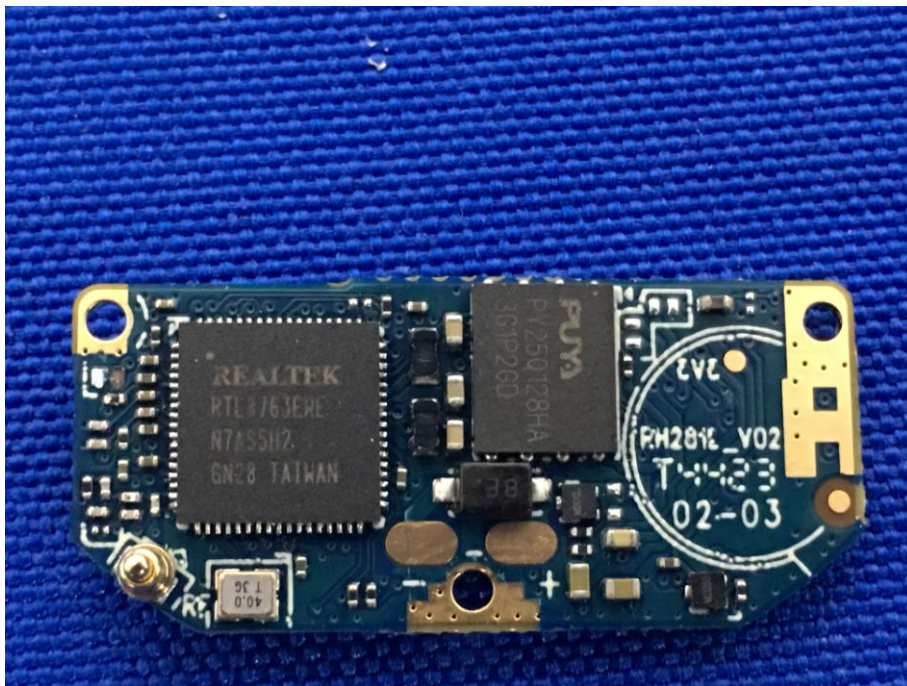

# Appendix C: Photographs of EUT

Product: SmartWatch

Model: T80

Internal Photos

Antenna