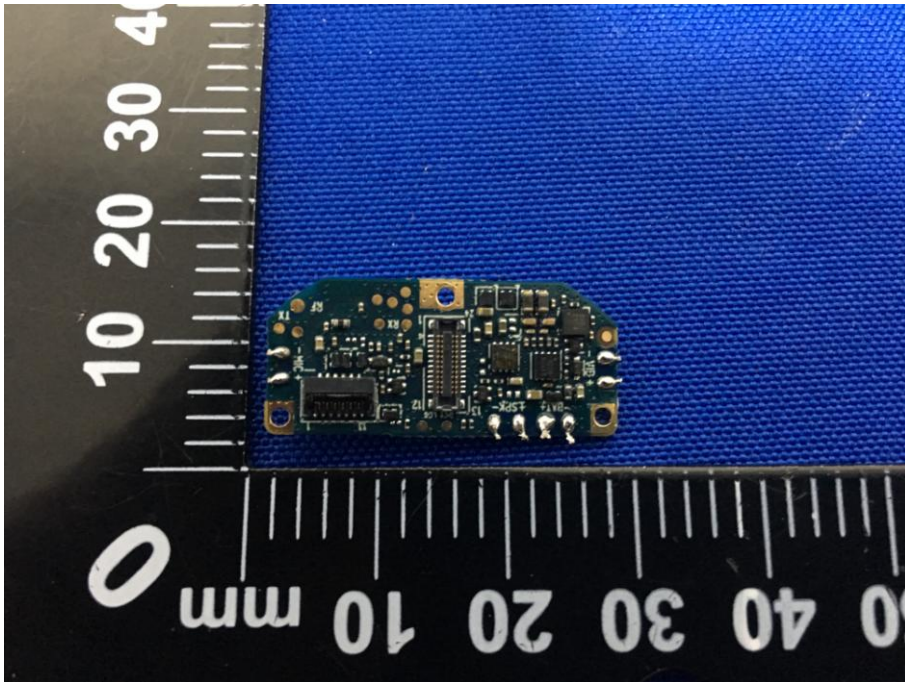

# Appendix C: Photographs of EUT

Product: SmartWatch

Model: T80

Internal Photos

Antenna