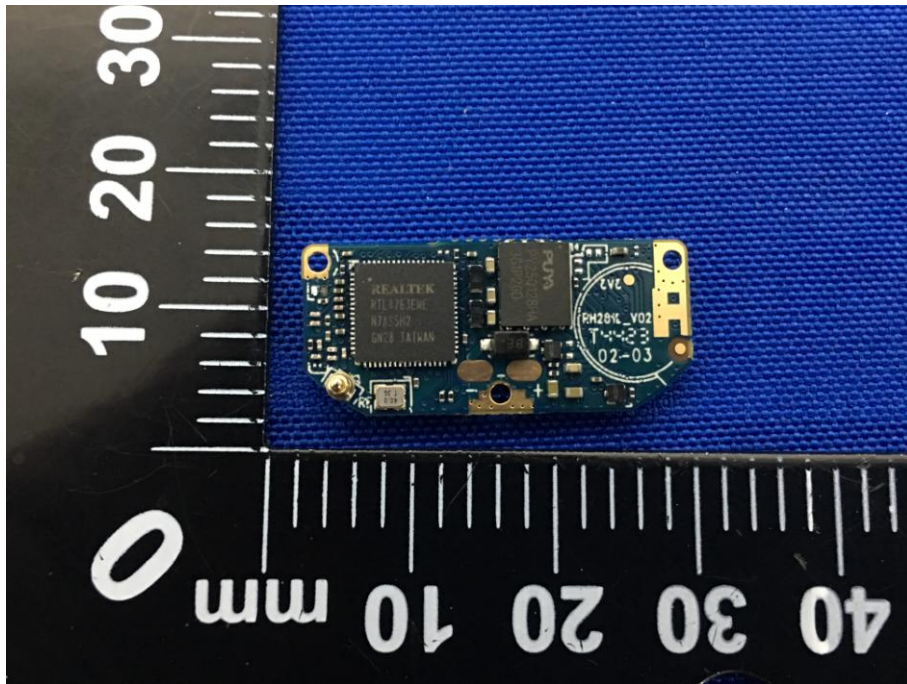

# Appendix C: Photographs of EUT

Product: SmartWatch

Model: T80

Internal Photos

Antenna