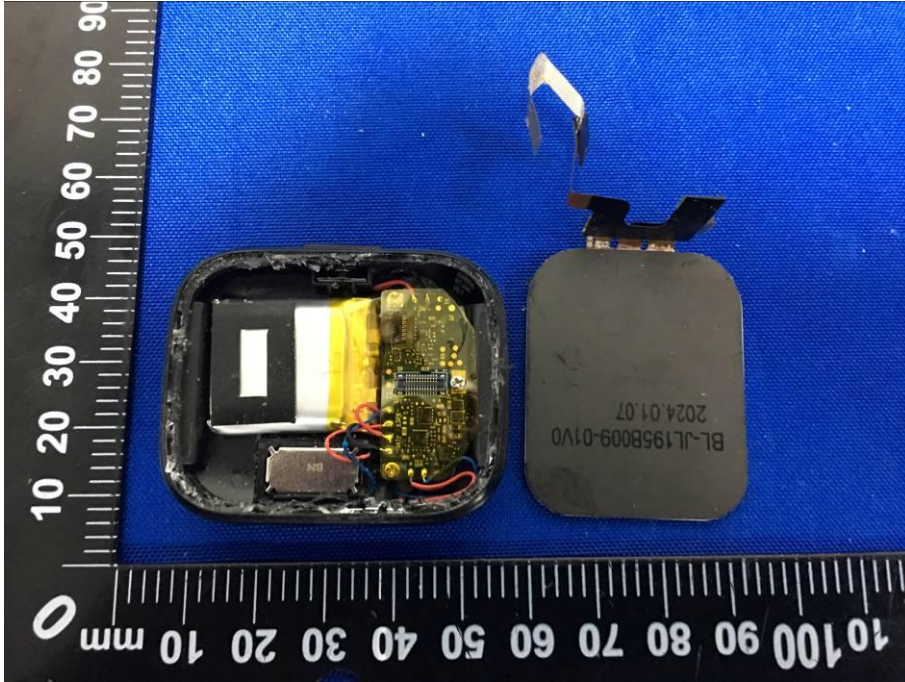

# Appendix C: Photographs of EUT

Product: SmartWatch

Model: T80

Internal Photos

Antenna