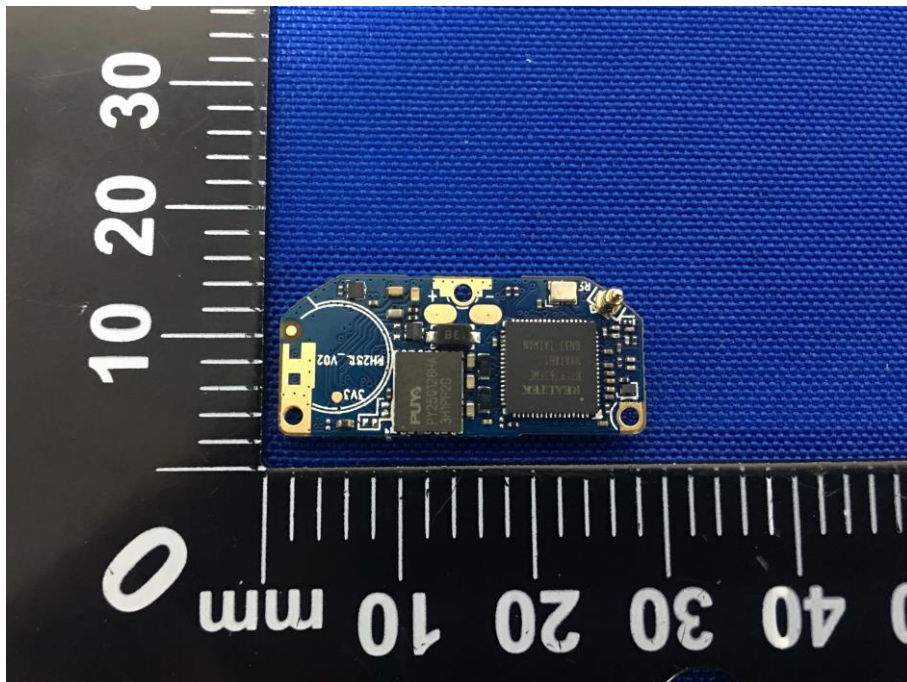

Appendix C: Photographs of EUT

Product: SmartWatch

Model: T60

Internal Photos

Antenna