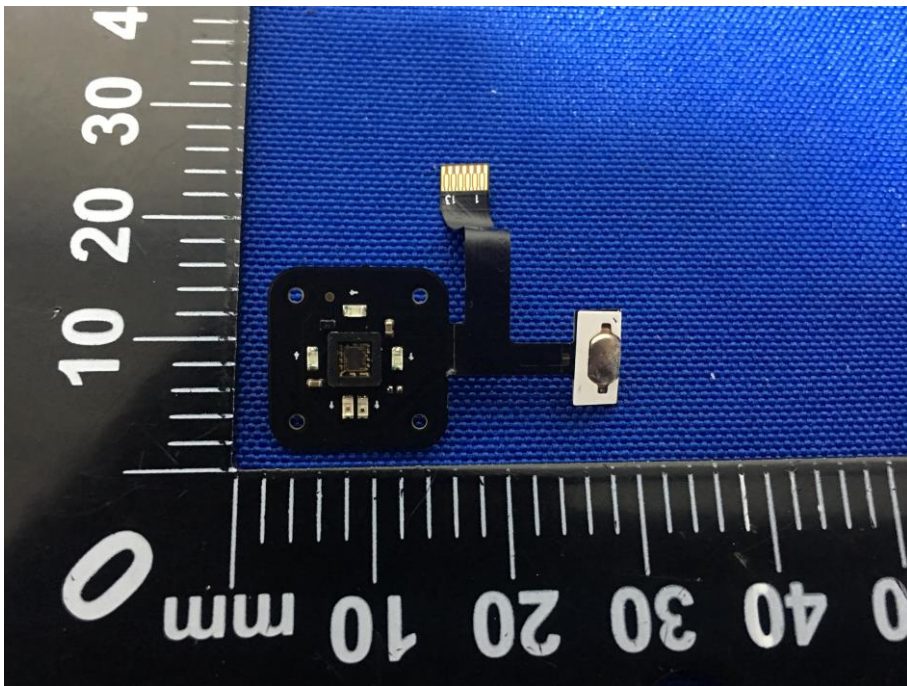

Appendix C: Photographs of EUT

Product: SmartWatch

Model: T60

Internal Photos

Antenna