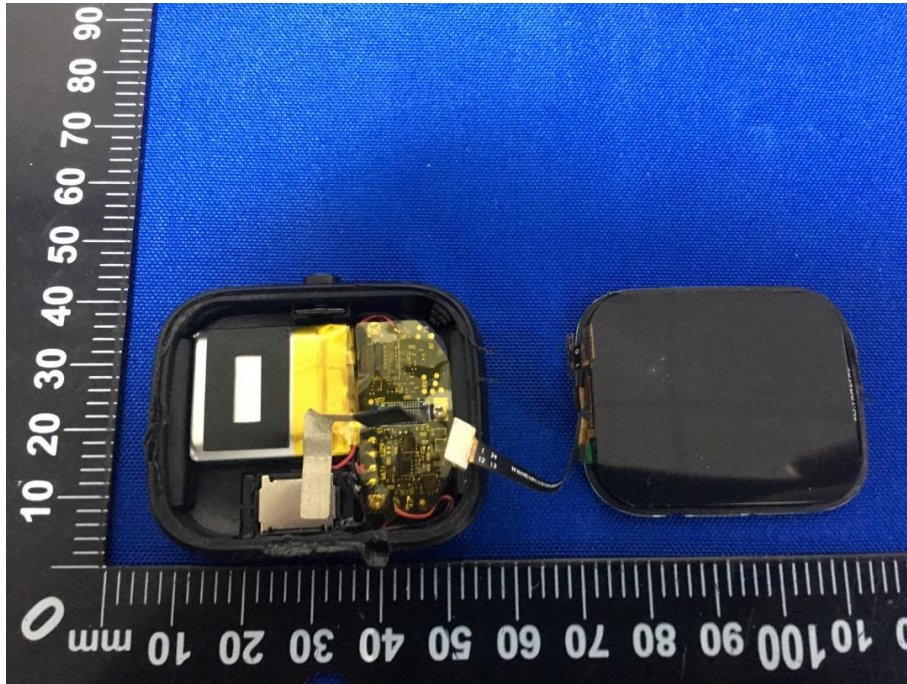

Appendix C: Photographs of EUT

Product: SmartWatch

Model: T60

Internal Photos

Antenna