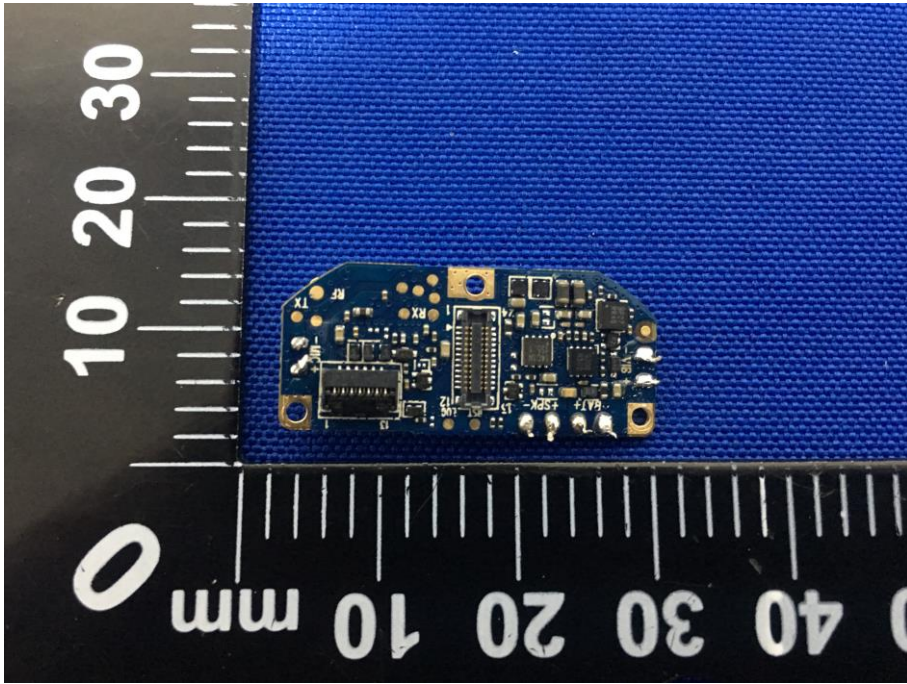

Appendix C: Photographs of EUT

Product: SmartWatch

Model: T60

Internal Photos

Antenna