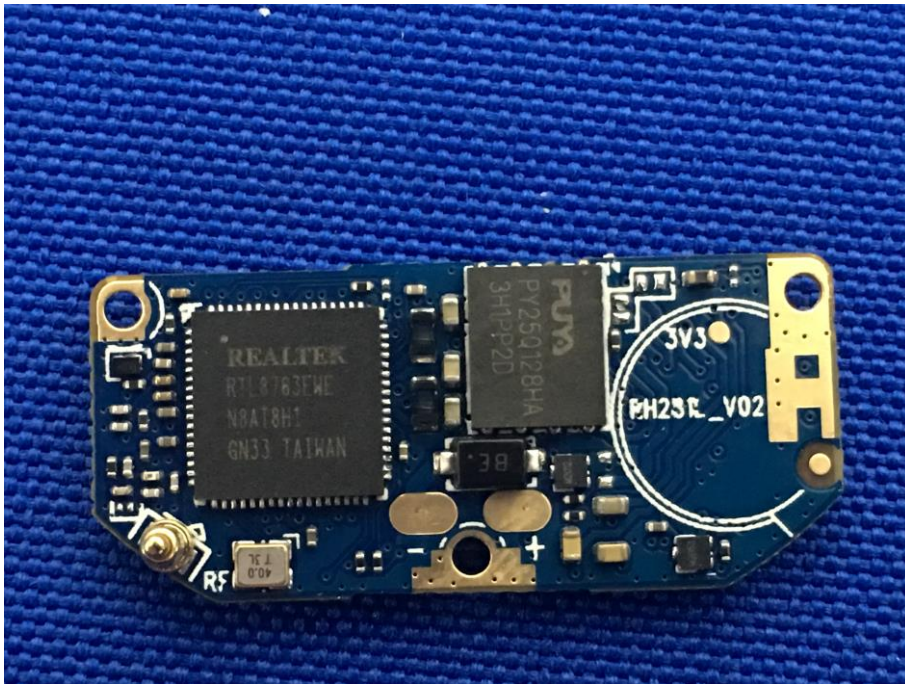

Appendix C: Photographs of EUT

Product: SmartWatch

Model: T60

Internal Photos

Antenna