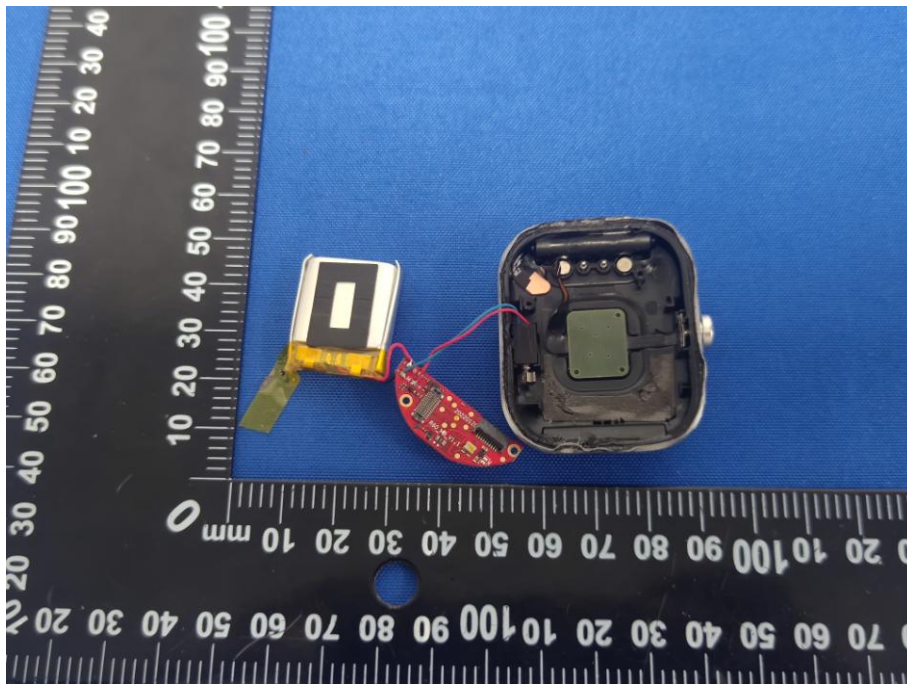

## Appendix C: Photographs of EUT

Product: SmartWatch

Model: T30

Internal Photos

Antenna