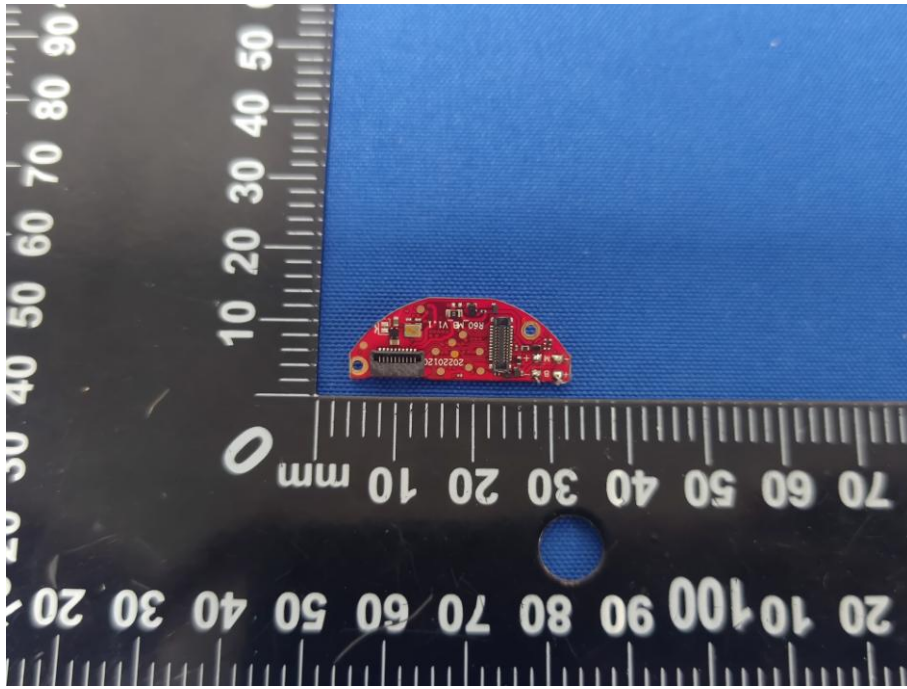

## Appendix C: Photographs of EUT

Product: SmartWatch

Model: T30

Internal Photos

Antenna