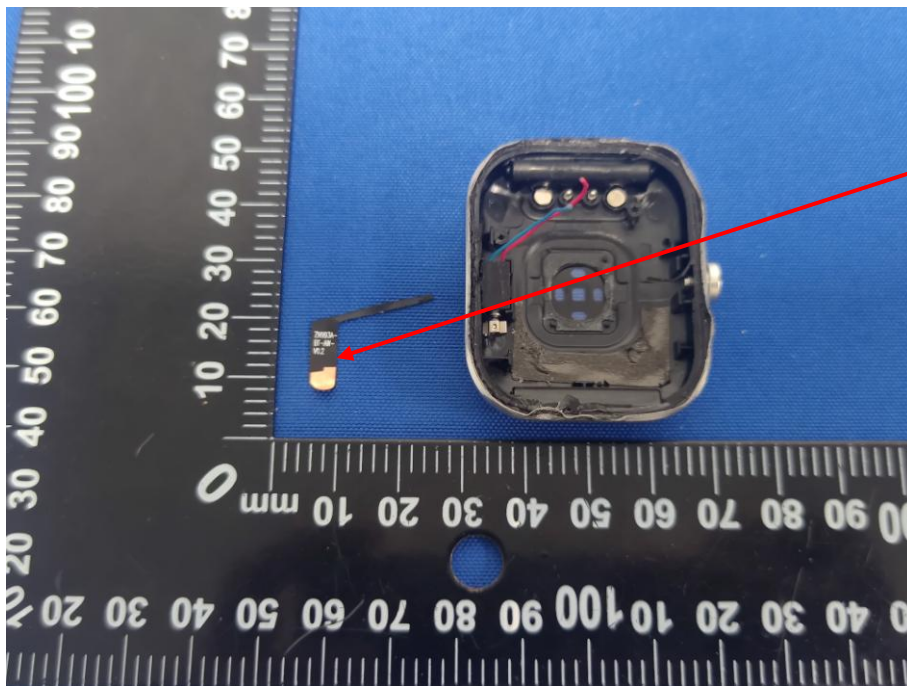

## Appendix C: Photographs of EUT

Product: SmartWatch

Model: T30

Internal Photos

Antenna