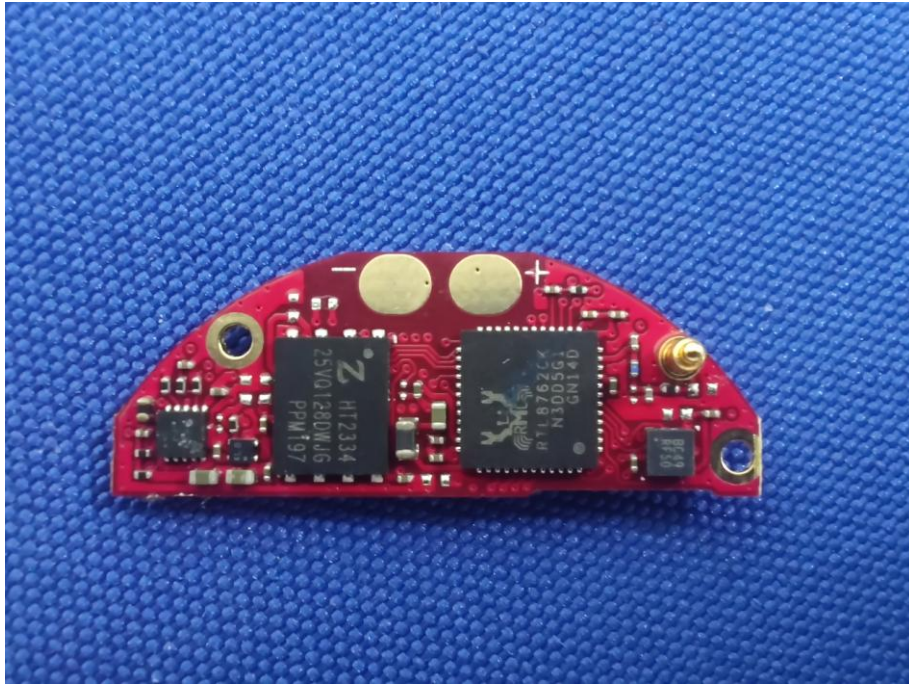

## Appendix C: Photographs of EUT

Product: SmartWatch

Model: T30

Internal Photos

Antenna