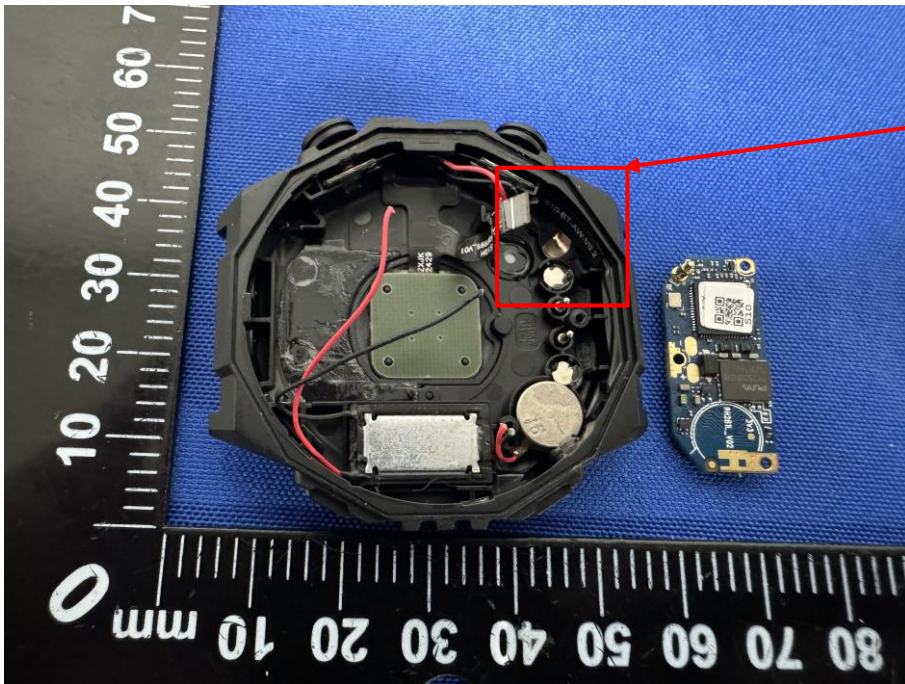

Appendix C: Photographs of EUT

Product: SmartWatch

Model: S10

Internal Photos

Antenna