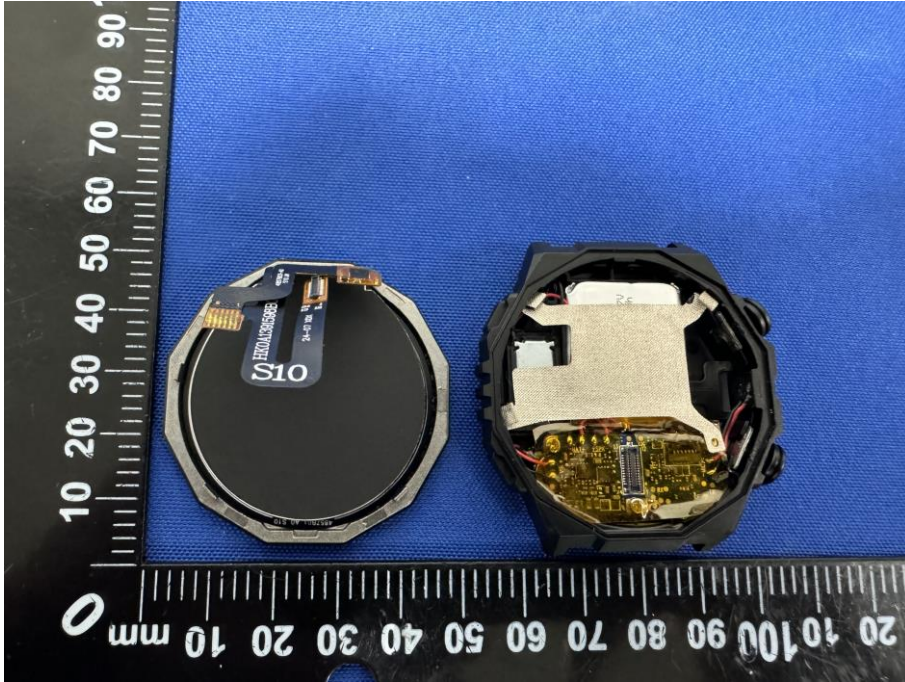

Appendix C: Photographs of EUT

Product: SmartWatch

Model: S10

Internal Photos

Antenna