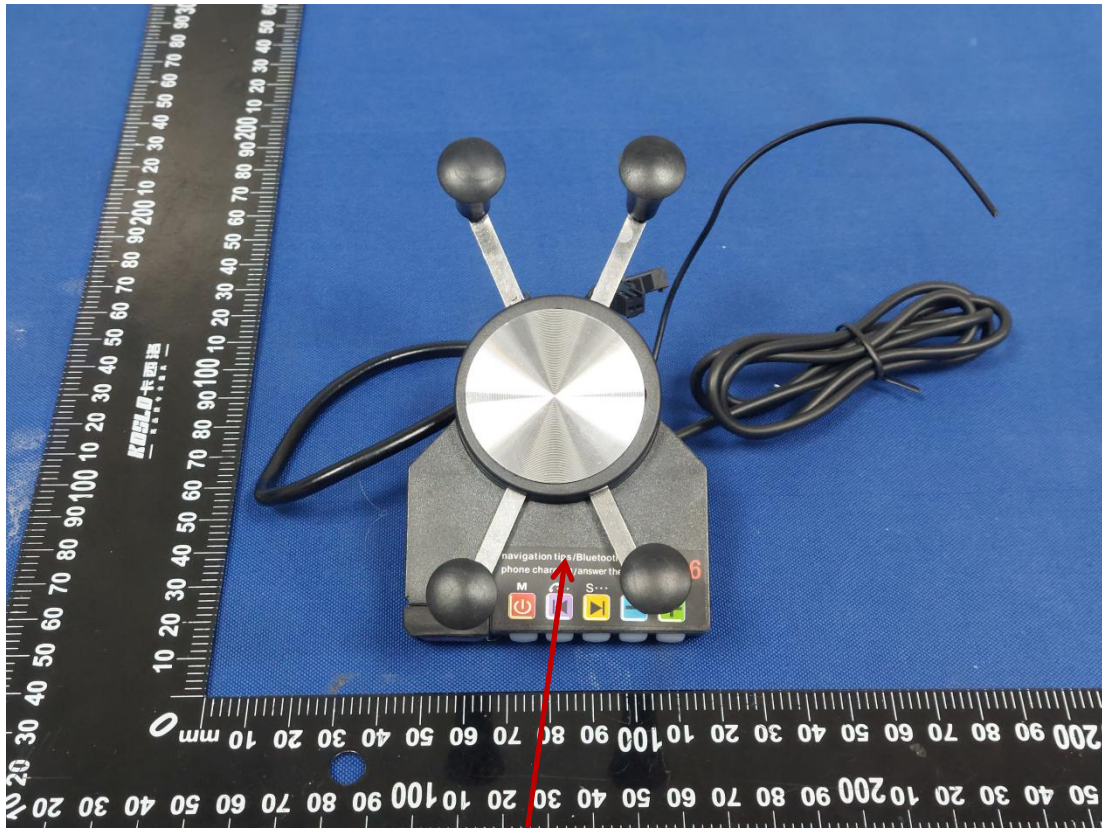

Lable:

Motorcycle Audio

Model: YL-056

FCC ID: 2BEQF-YL-056