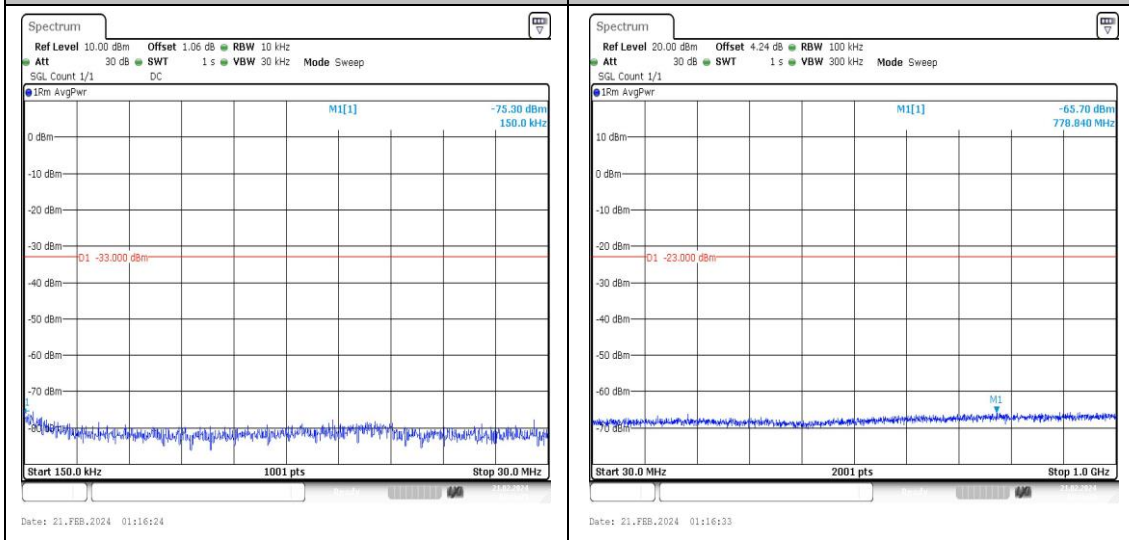

Band66_3MHz_QPSK_132322_1RB#0_3000~2000_3000~20000
Band66_3MHz_16QAM_132322_1RB#0_0.009~0.15_0.009~0.15

Band66_3MHz_16QAM_132322_1RB#0_0.15~30_0.15~30
Band66_3MHz_16QAM_132322_1RB#0_30~1000_30~1000