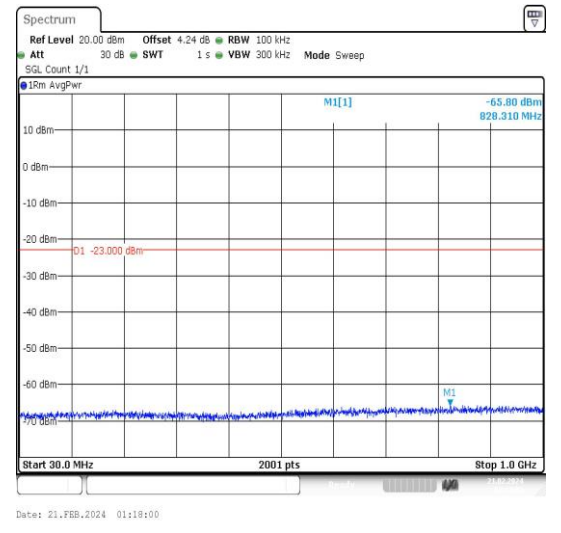

Band66_3MHz_16QAM_132657_1RB#0_30~1000_30~1000

Band66_3MHz_16QAM_132657_1RB#0_0.009~0.15_0.009~0.15