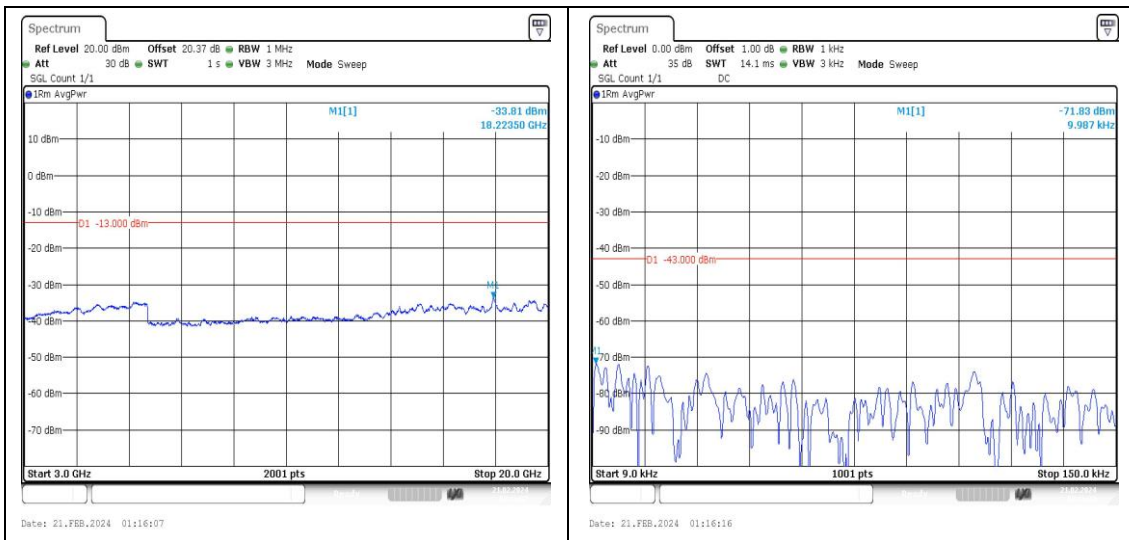

### Test Graphs

Band66\_3MHz\_QPSK\_131987\_1RB#0\_3000~2000\_3000~20000  
 Band66\_3MHz\_16QAM\_131987\_1RB#0\_0.009~0.15\_0.009~0.15

Band66\_3MHz\_16QAM\_131987\_1RB#0\_0.15~30\_0.15~30  
 Band66\_3MHz\_16QAM\_131987\_1RB#0\_30~1000\_30~1000