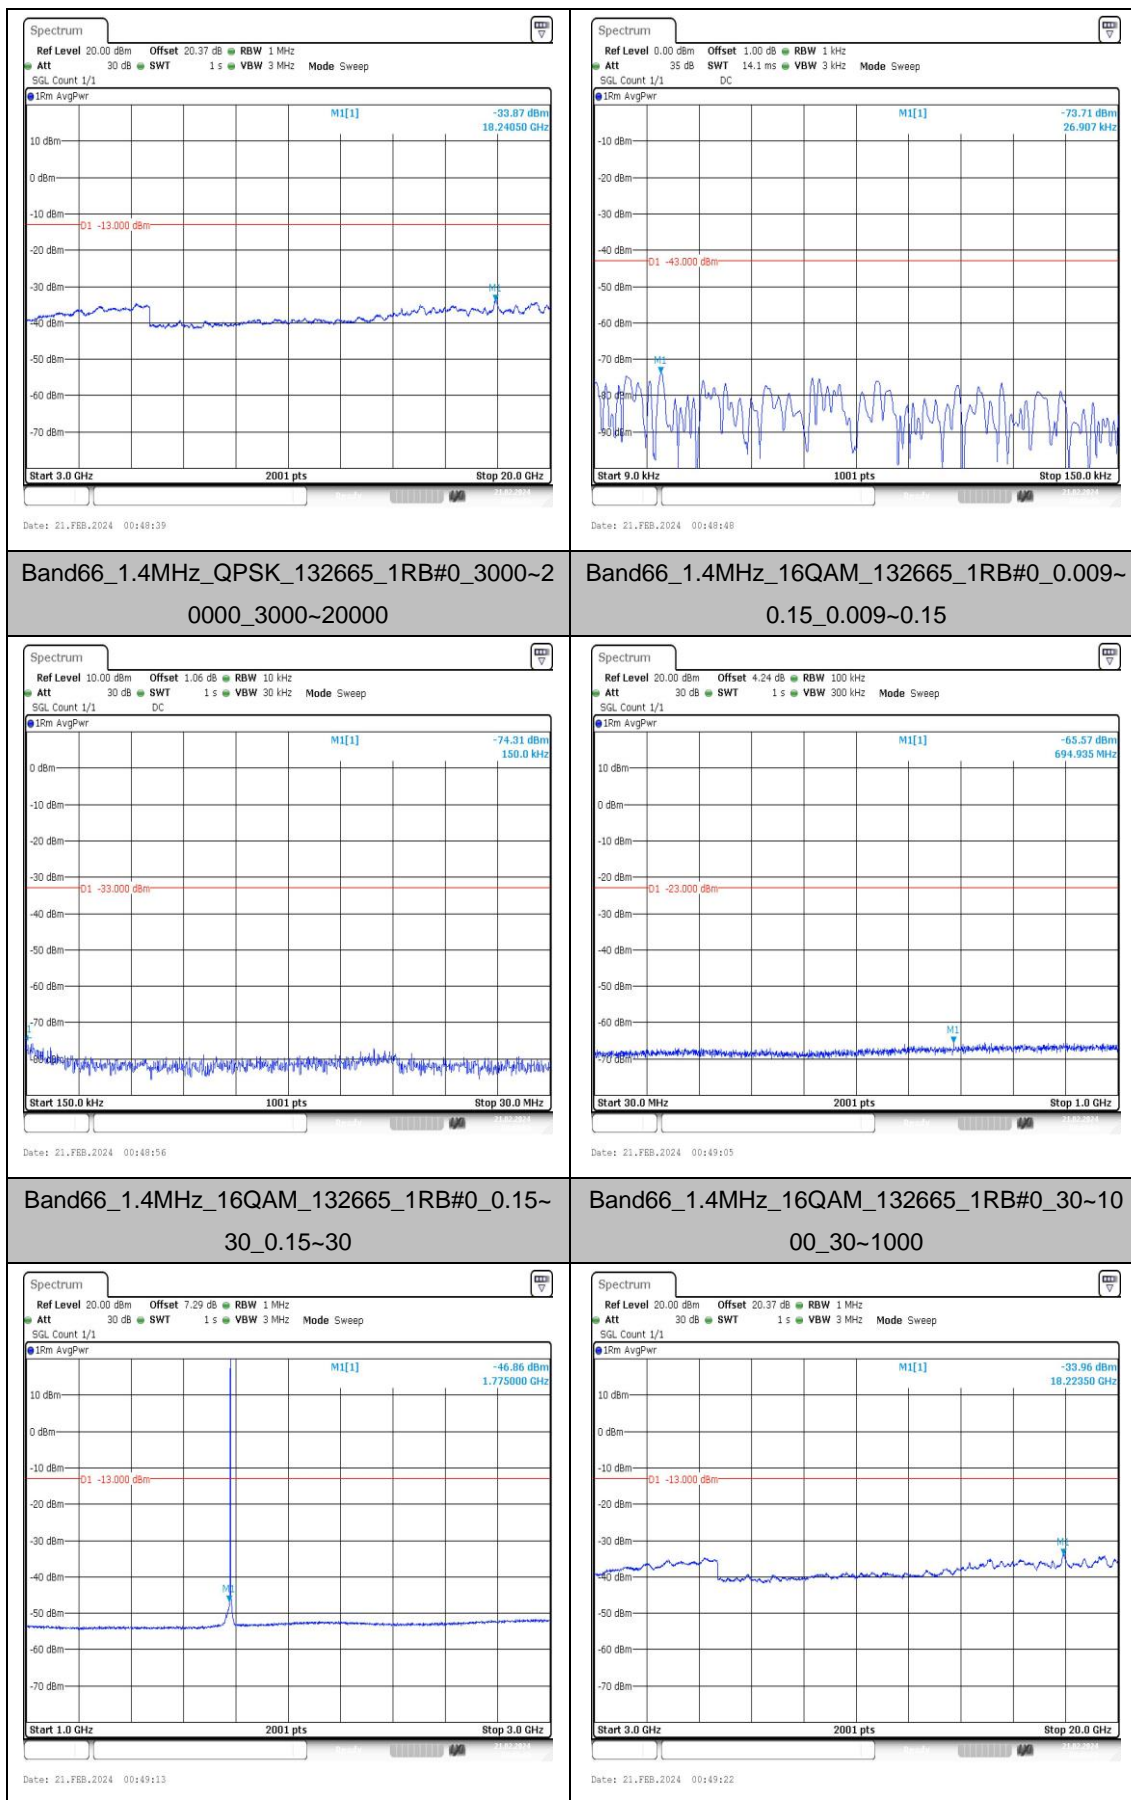

### Test Graphs

Band66\_3MHz\_QPSK\_131987\_1RB#0\_3000~2000\_3000~20000  
 Band66\_3MHz\_16QAM\_131987\_1RB#0\_0.009~0.15\_0.009~0.15

Band66\_3MHz\_16QAM\_131987\_1RB#0\_0.15~30\_0.15~30  
 Band66\_3MHz\_16QAM\_131987\_1RB#0\_30~1000\_30~1000