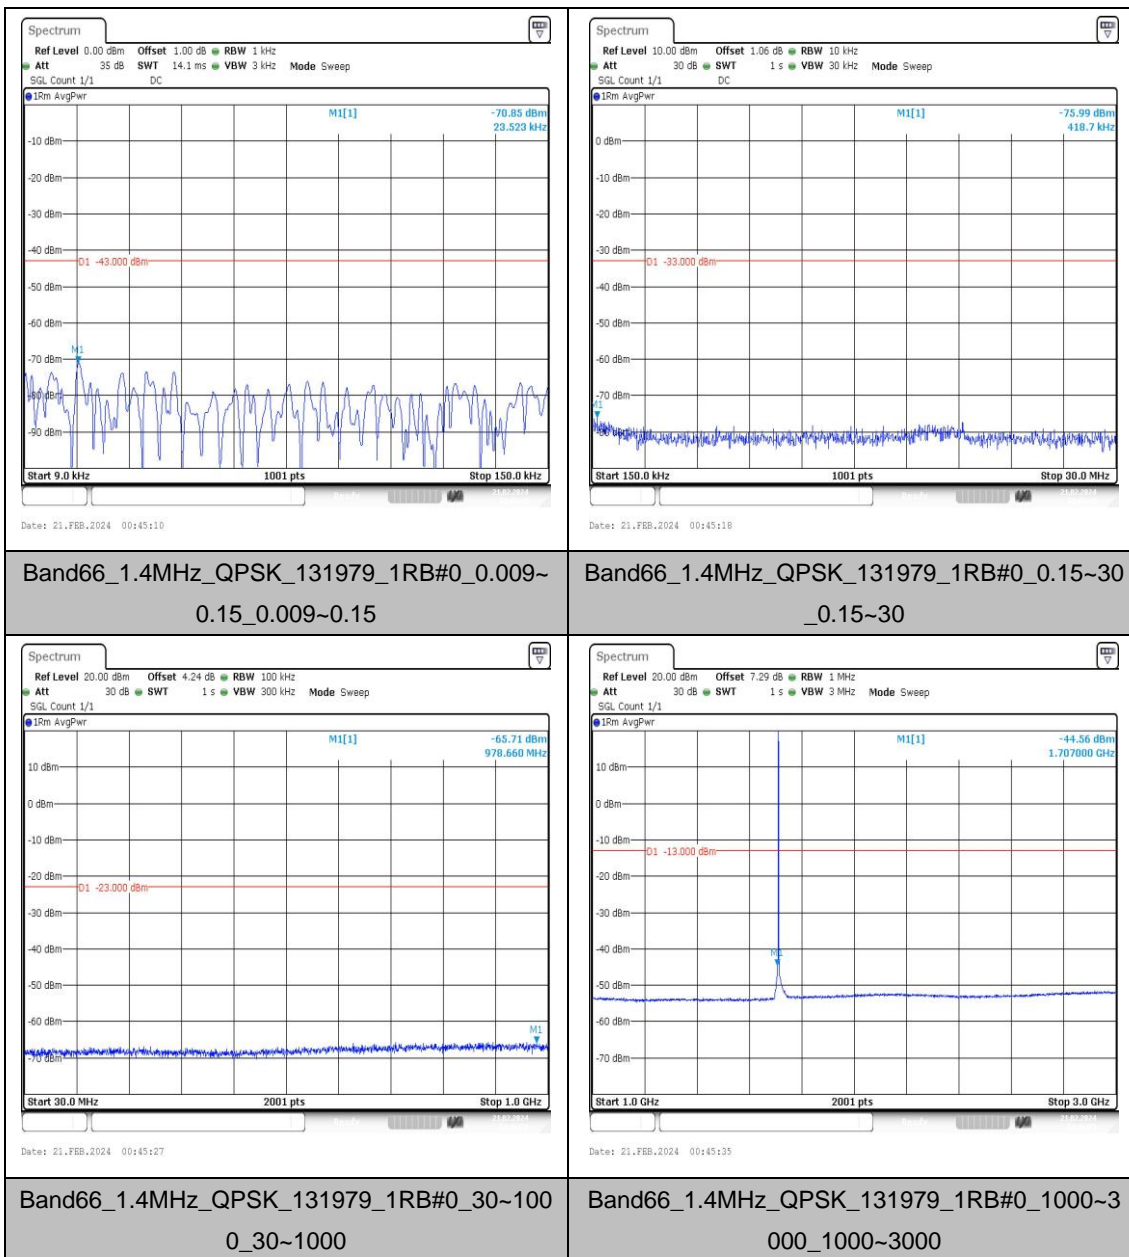

Test Graphs