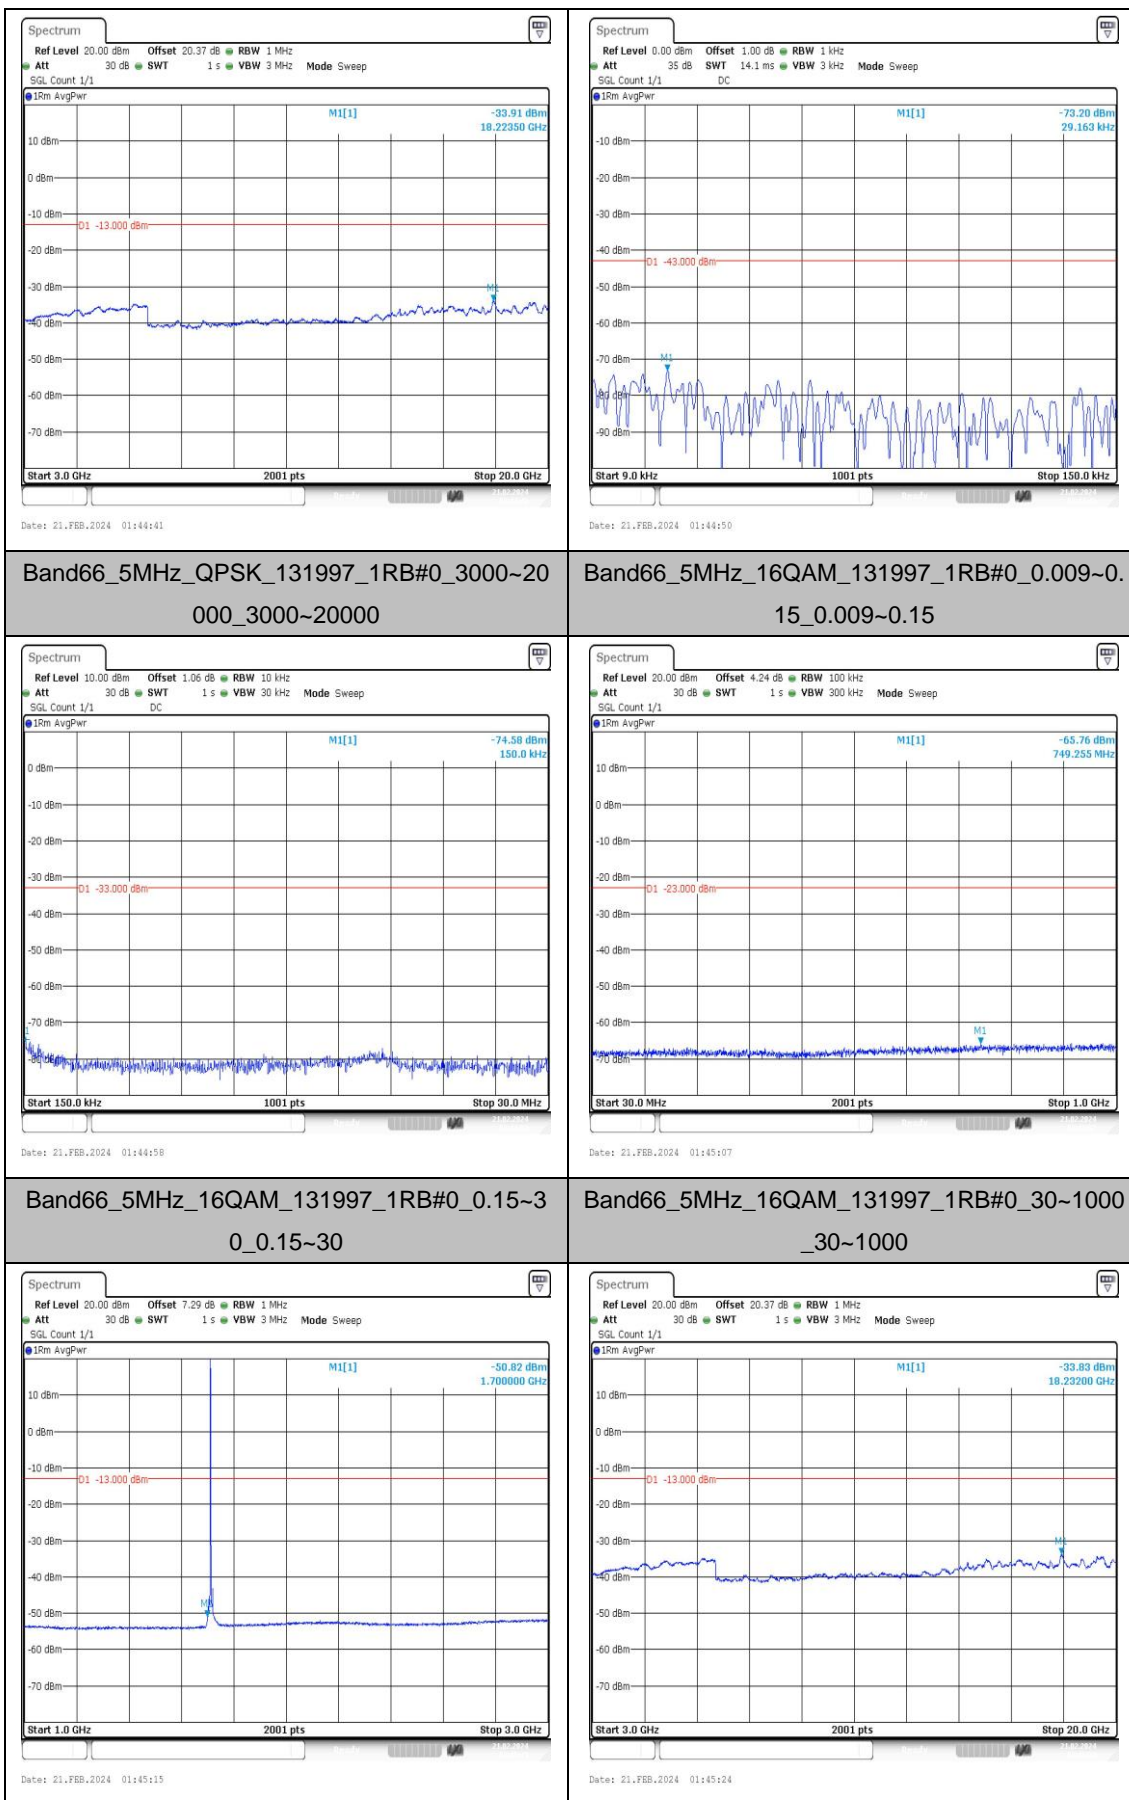

## Appendix E: Conducted Spurious Emission

Band66\_3MHz\_QPSK\_132657\_1RB#0\_3000~2000\_3000~20000

Band66\_3MHz\_16QAM\_132657\_1RB#0\_0.009~0.15\_0.009~0.15

Band66\_3MHz\_16QAM\_132657\_1RB#0\_0.15~30\_0.15~30

Band66\_3MHz\_16QAM\_132657\_1RB#0\_30~1000\_30~1000