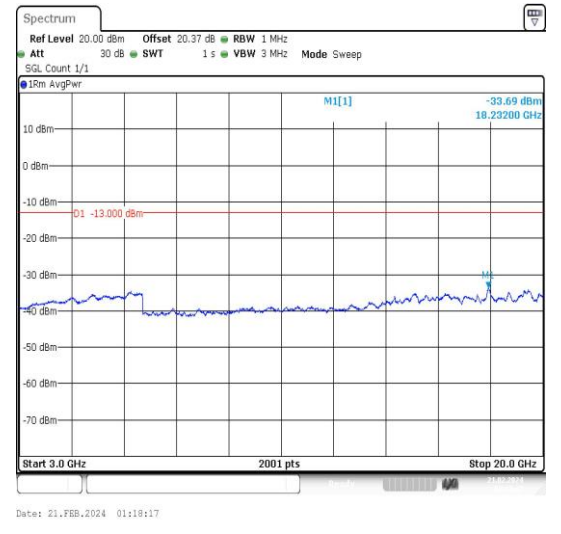

Band66_3MHz_16QAM_132657_1RB#0_30~1000_30~1000