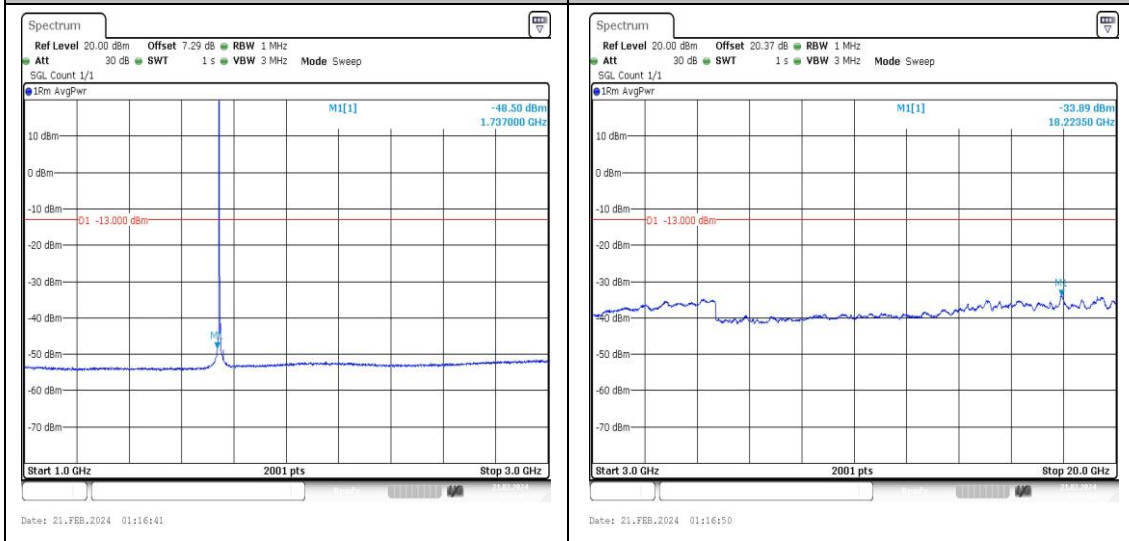

Band66_3MHz_16QAM_132322_1RB#0_0.15~30_0.15~30
Band66_3MHz_16QAM_132322_1RB#0_30~1000_30~1000