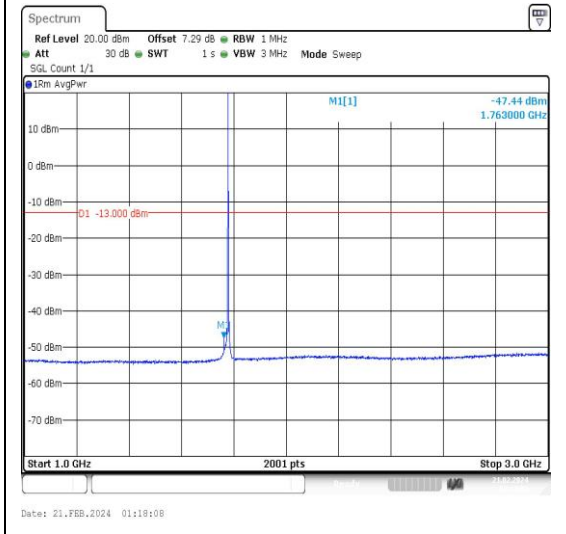

Band66_3MHz_16QAM_132657_1RB#0_0.15~30_0.15~30