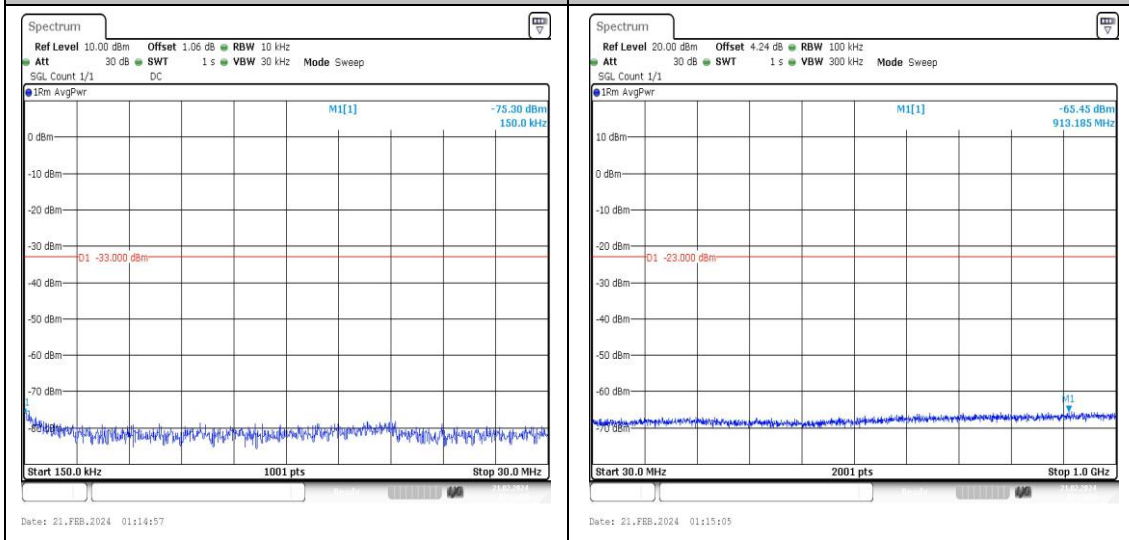

### Test Graphs

Band66\_3MHz\_QPSK\_131987\_1RB#0\_3000~2000\_3000~20000  
 Band66\_3MHz\_16QAM\_131987\_1RB#0\_0.009~0.15\_0.009~0.15

Band66\_3MHz\_16QAM\_131987\_1RB#0\_0.15~30\_0.15~30  
 Band66\_3MHz\_16QAM\_131987\_1RB#0\_30~1000\_30~1000