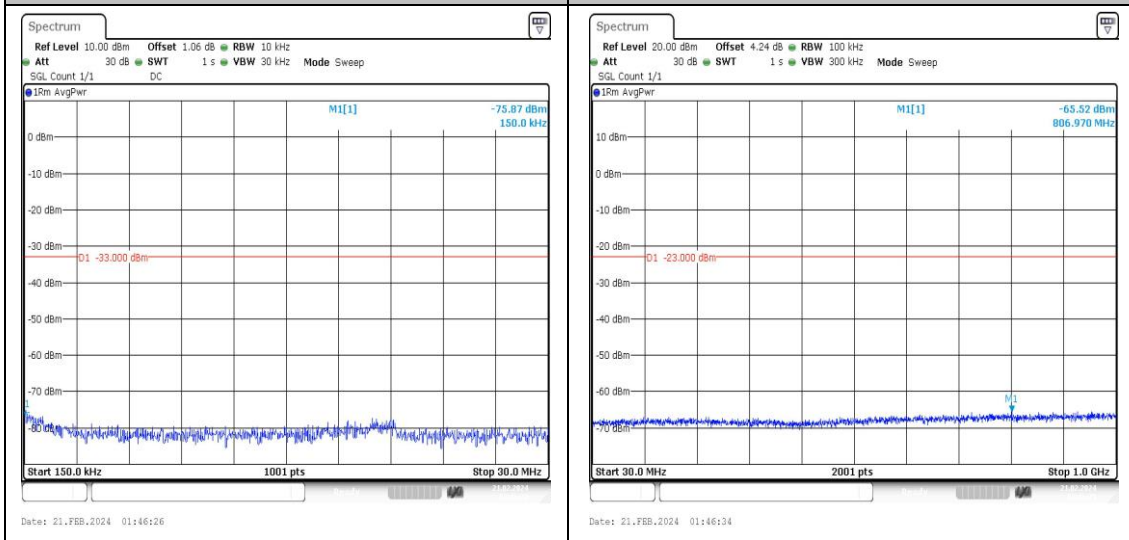

Band66_5MHz_QPSK_132322_1RB#0_3000~20000_3000~20000
Band66_5MHz_16QAM_132322_1RB#0_0.009~0.15_0.009~0.15

Band66_5MHz_16QAM_132322_1RB#0_0.15~30_0.15~30
Band66_5MHz_16QAM_132322_1RB#0_30~1000_30~1000