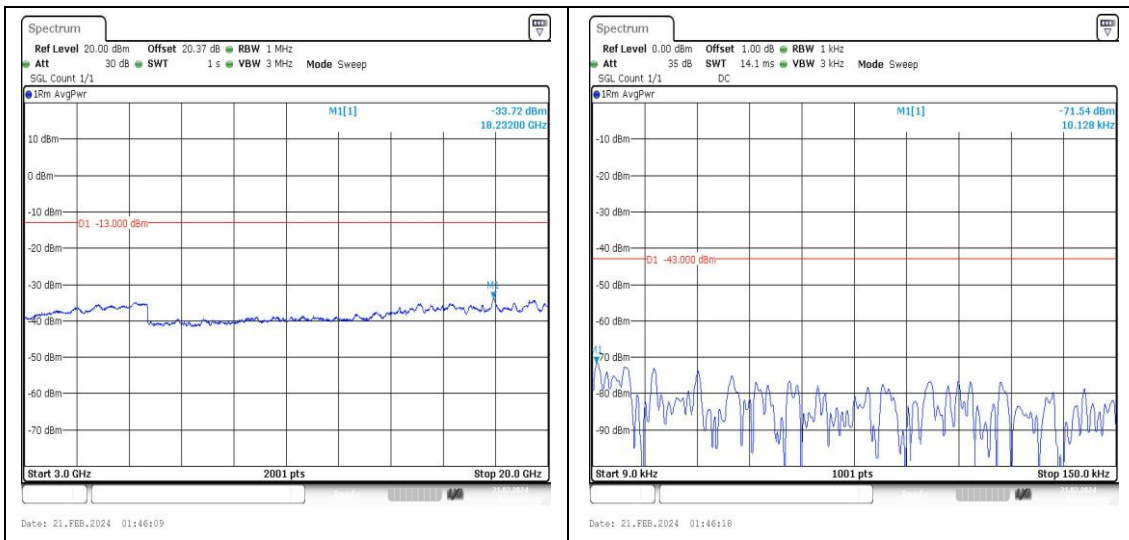

Band66\_3MHz\_QPSK\_132657\_1RB#0\_3000~2000\_3000~20000

Band66\_3MHz\_16QAM\_132657\_1RB#0\_0.009~0.15\_0.009~0.15

Band66\_3MHz\_16QAM\_132657\_1RB#0\_0.15~30\_0.15~30

Band66\_3MHz\_16QAM\_132657\_1RB#0\_30~1000\_30~1000