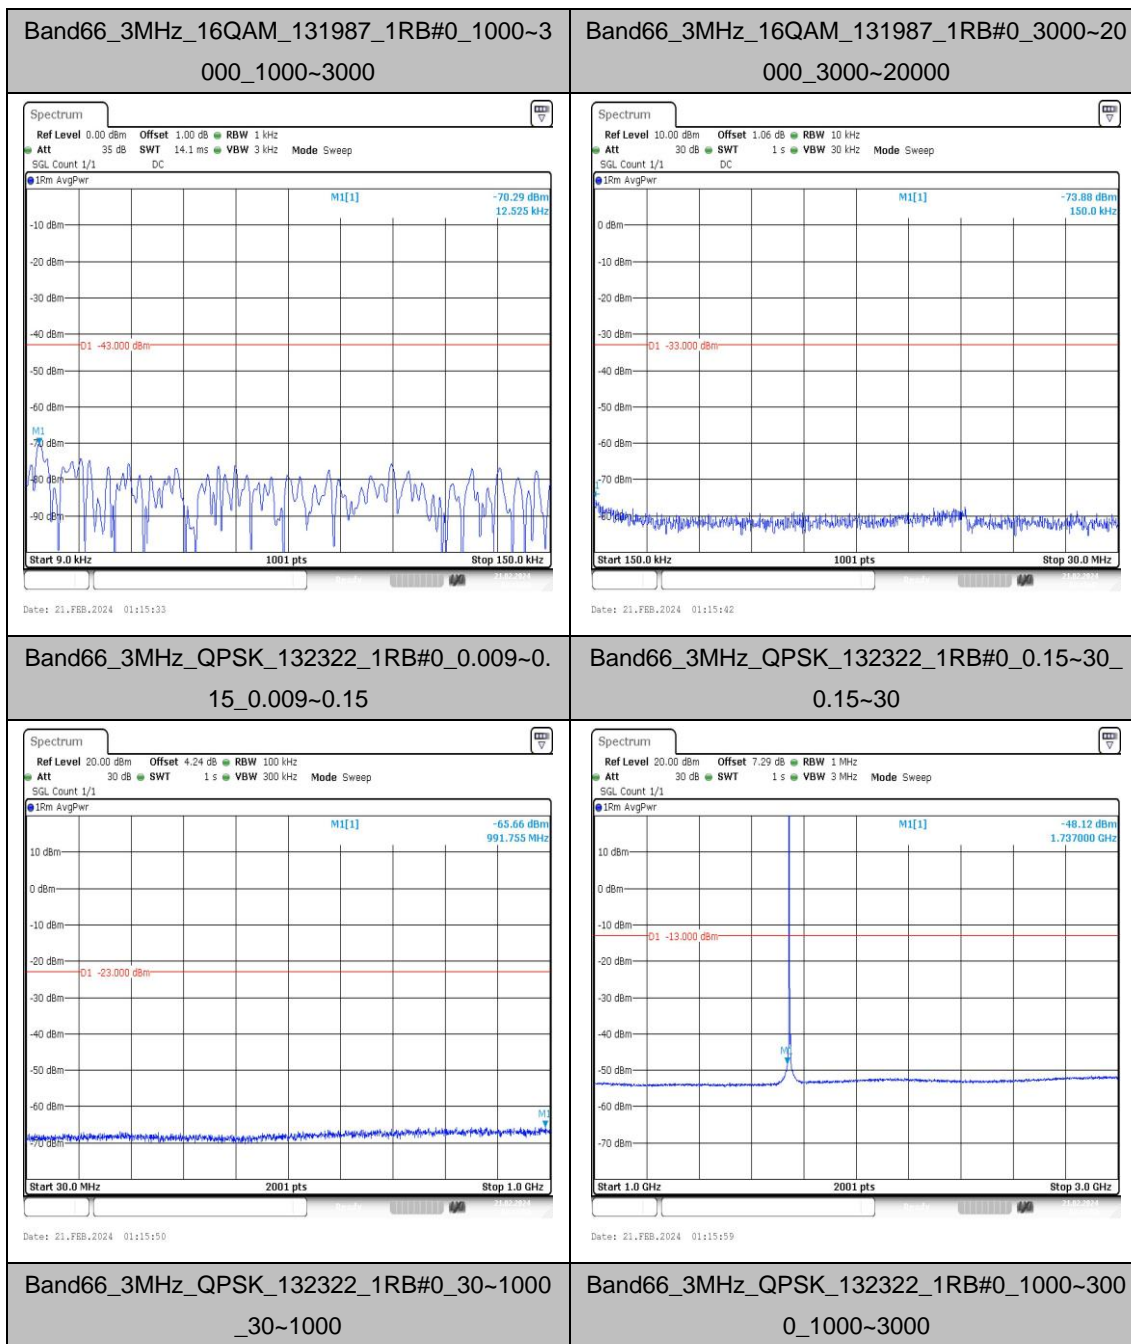

### Test Graphs

Band66\_3MHz\_QPSK\_131987\_1RB#0\_3000~2000\_3000~20000  
 Band66\_3MHz\_16QAM\_131987\_1RB#0\_0.009~0.15\_0.009~0.15

Band66\_3MHz\_16QAM\_131987\_1RB#0\_0.15~30\_0.15~30  
 Band66\_3MHz\_16QAM\_131987\_1RB#0\_30~1000\_30~1000