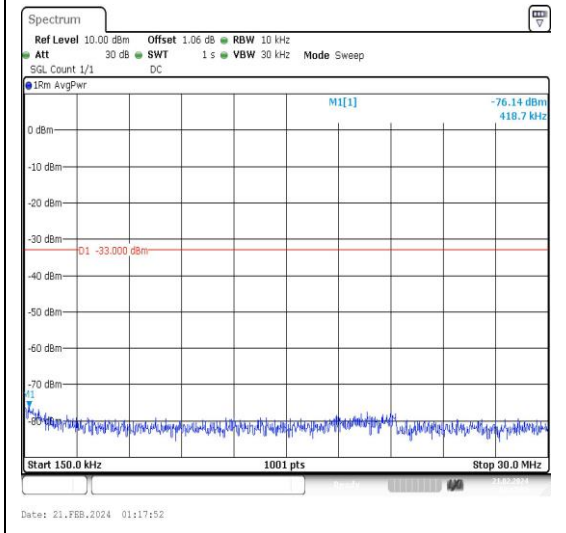

Band66_3MHz_QPSK_132657_1RB#0_3000~2000_3000~20000

Band66_3MHz_16QAM_132657_1RB#0_0.15~30_0.15~30