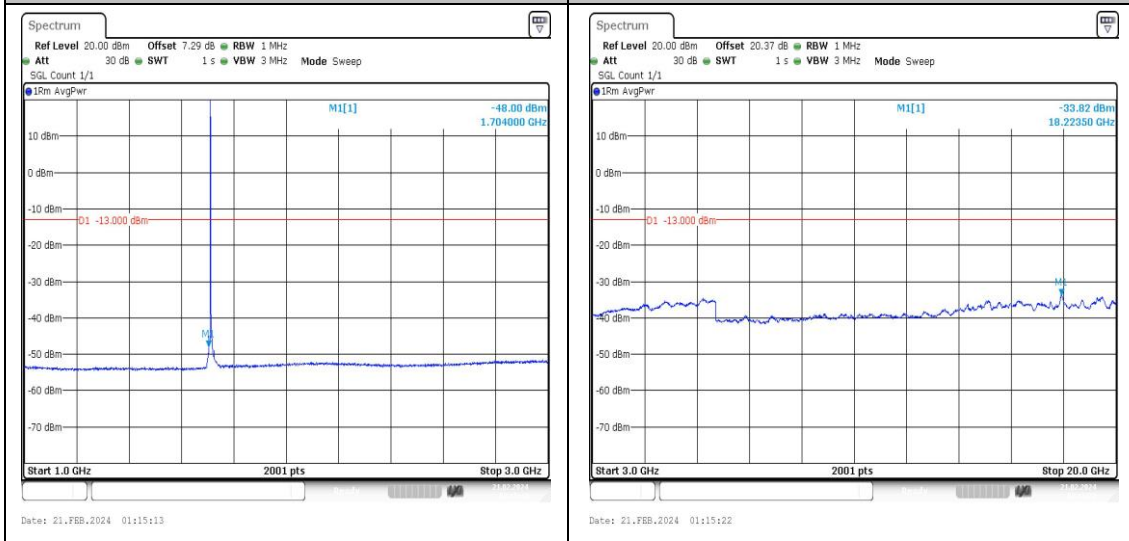

### Test Graphs

Band66\_3MHz\_QPSK\_131987\_1RB#0\_3000~2000\_3000~20000  
 Band66\_3MHz\_16QAM\_131987\_1RB#0\_0.009~0.15\_0.009~0.15

Band66\_3MHz\_16QAM\_131987\_1RB#0\_0.15~30\_0.15~30  
 Band66\_3MHz\_16QAM\_131987\_1RB#0\_30~1000\_30~1000