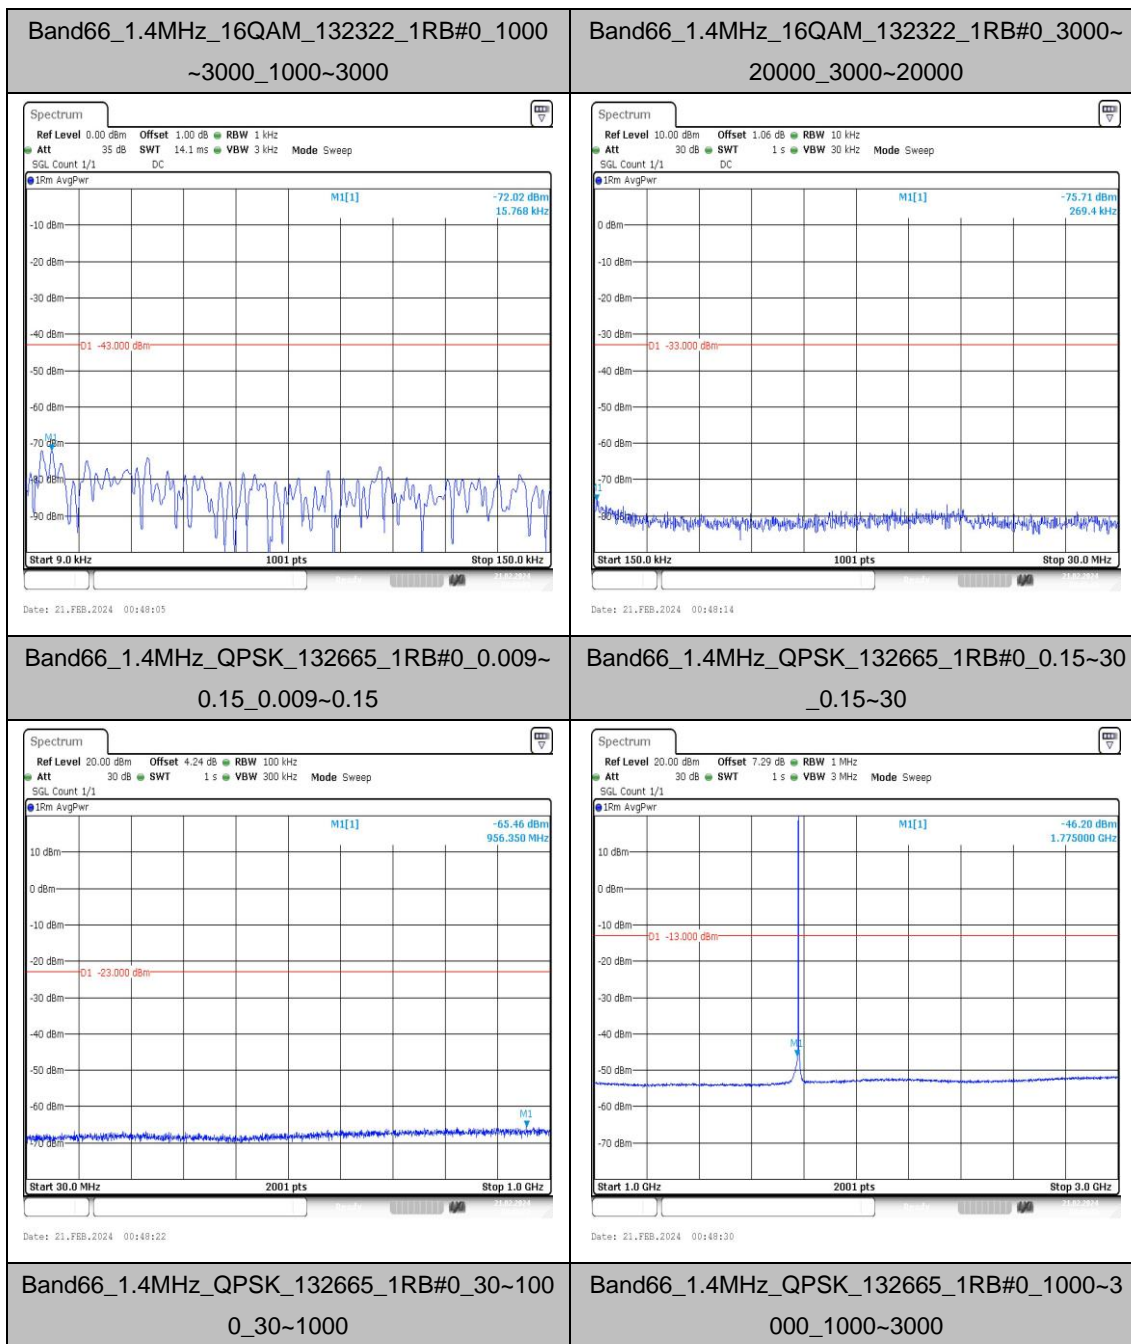

### Test Graphs

Band66\_3MHz\_QPSK\_131987\_1RB#0\_3000~2000\_3000~20000  
 Band66\_3MHz\_16QAM\_131987\_1RB#0\_0.009~0.15\_0.009~0.15

Band66\_3MHz\_16QAM\_131987\_1RB#0\_0.15~30\_0.15~30  
 Band66\_3MHz\_16QAM\_131987\_1RB#0\_30~1000\_30~1000