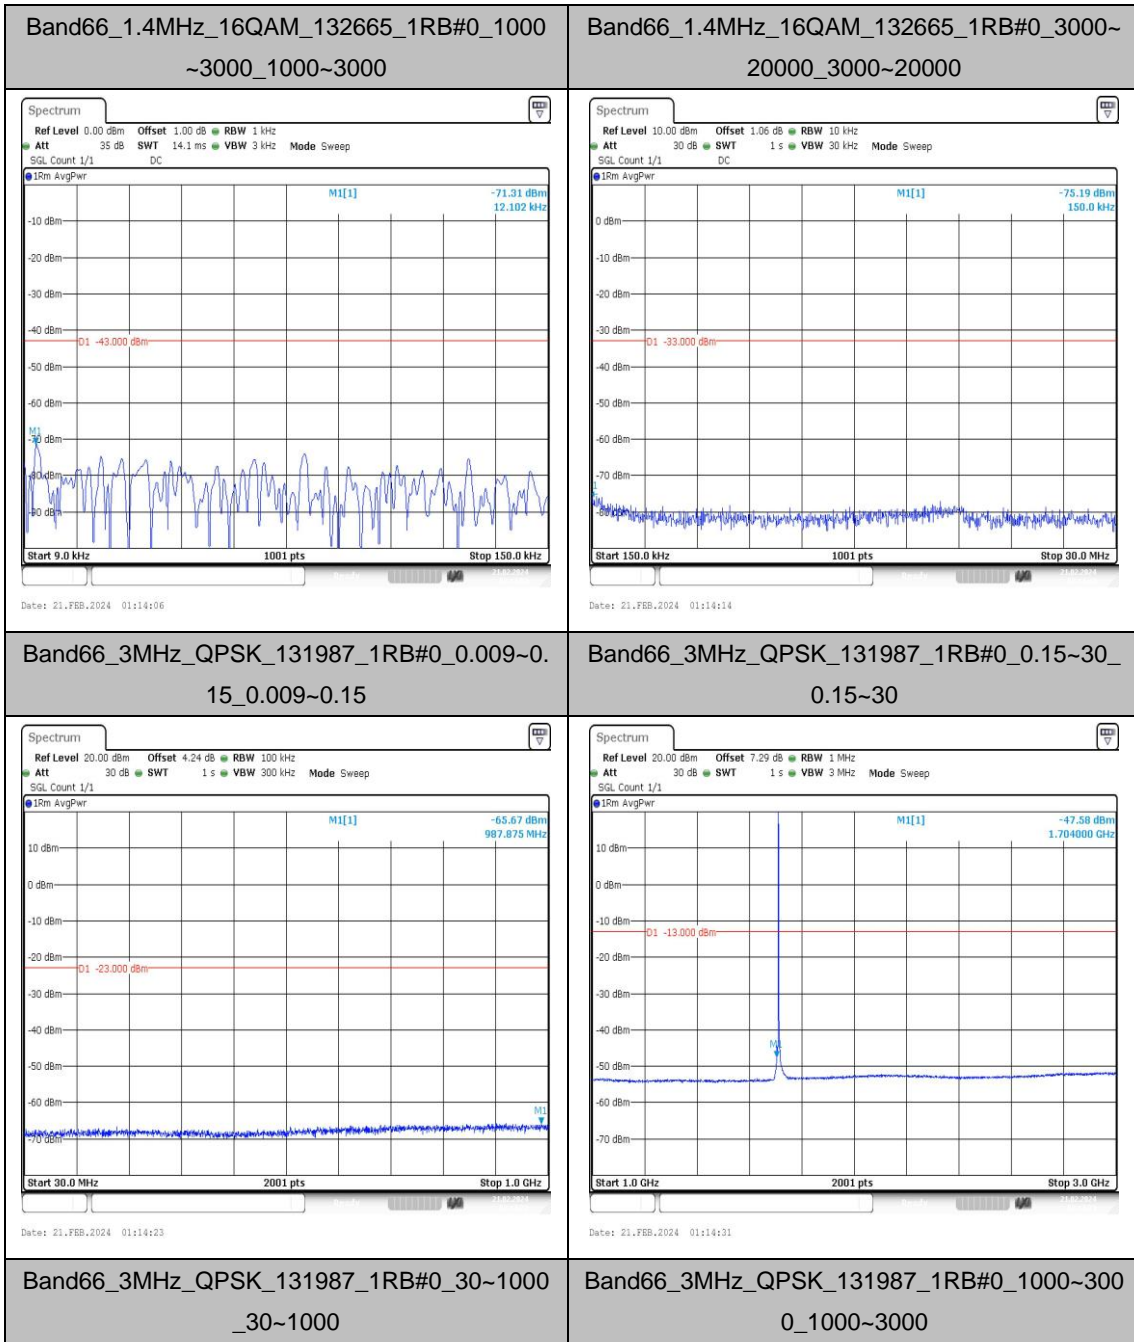

### Test Graphs

Band66\_3MHz\_QPSK\_131987\_1RB#0\_3000~2000\_3000~20000  
 Band66\_3MHz\_16QAM\_131987\_1RB#0\_0.009~0.15\_0.009~0.15

Band66\_3MHz\_16QAM\_131987\_1RB#0\_0.15~30\_0.15~30  
 Band66\_3MHz\_16QAM\_131987\_1RB#0\_30~1000\_30~1000