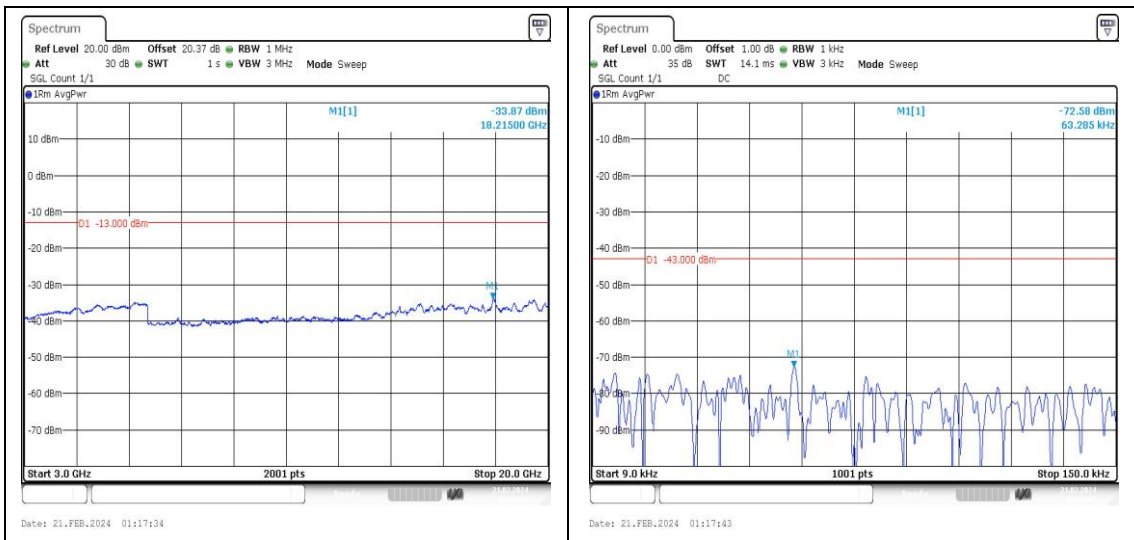

Band66_3MHz_16QAM_132657_1RB#0_0.009~0.15_0.009~0.15

Band66_3MHz_QPSK_132657_1RB#0_3000~2000_3000~20000