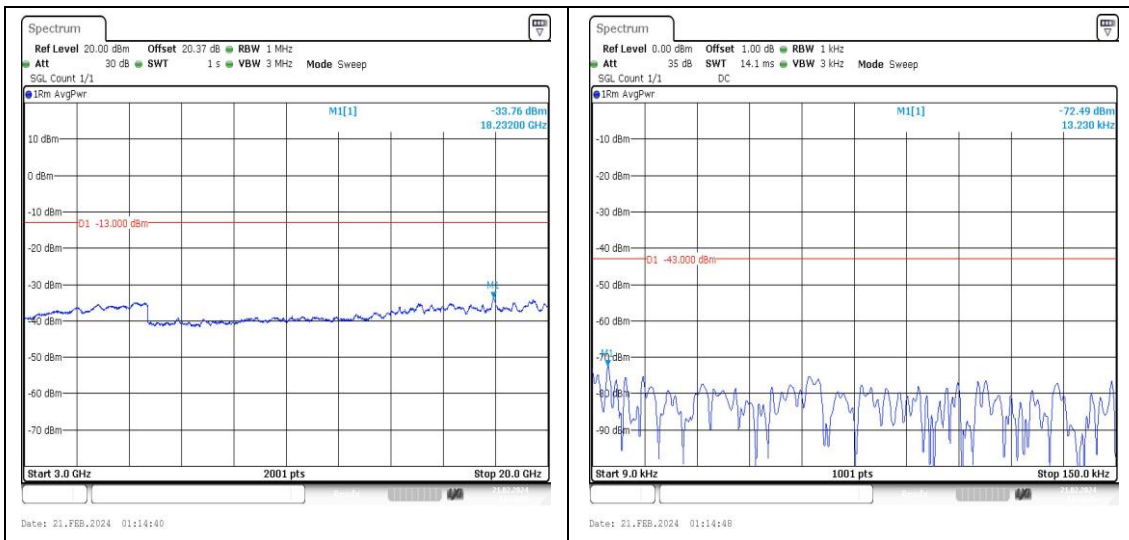

### Test Graphs

Band66\_3MHz\_QPSK\_131987\_1RB#0\_3000~2000\_3000~20000  
 Band66\_3MHz\_16QAM\_131987\_1RB#0\_0.009~0.15\_0.009~0.15

Band66\_3MHz\_16QAM\_131987\_1RB#0\_0.15~30\_0.15~30  
 Band66\_3MHz\_16QAM\_131987\_1RB#0\_30~1000\_30~1000