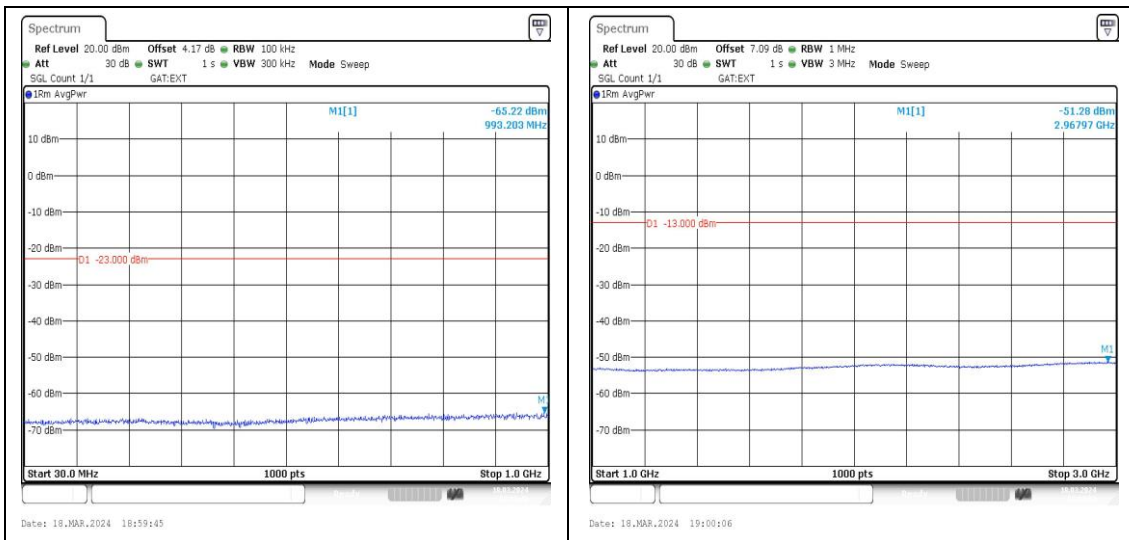

### Test Graphs

Band42\_5MHz\_QPSK\_42115\_1RB#0\_3000~6000\_0\_3000~6000

Band42\_5MHz\_QPSK\_42115\_1RB#0\_6000~18000\_0\_6000~18000

Band42\_5MHz\_QPSK\_42115\_1RB#0\_18000~40000\_18000~40000

Band42\_5MHz\_16QAM\_42115\_1RB#0\_0.009~0.15\_5\_0.009~0.15