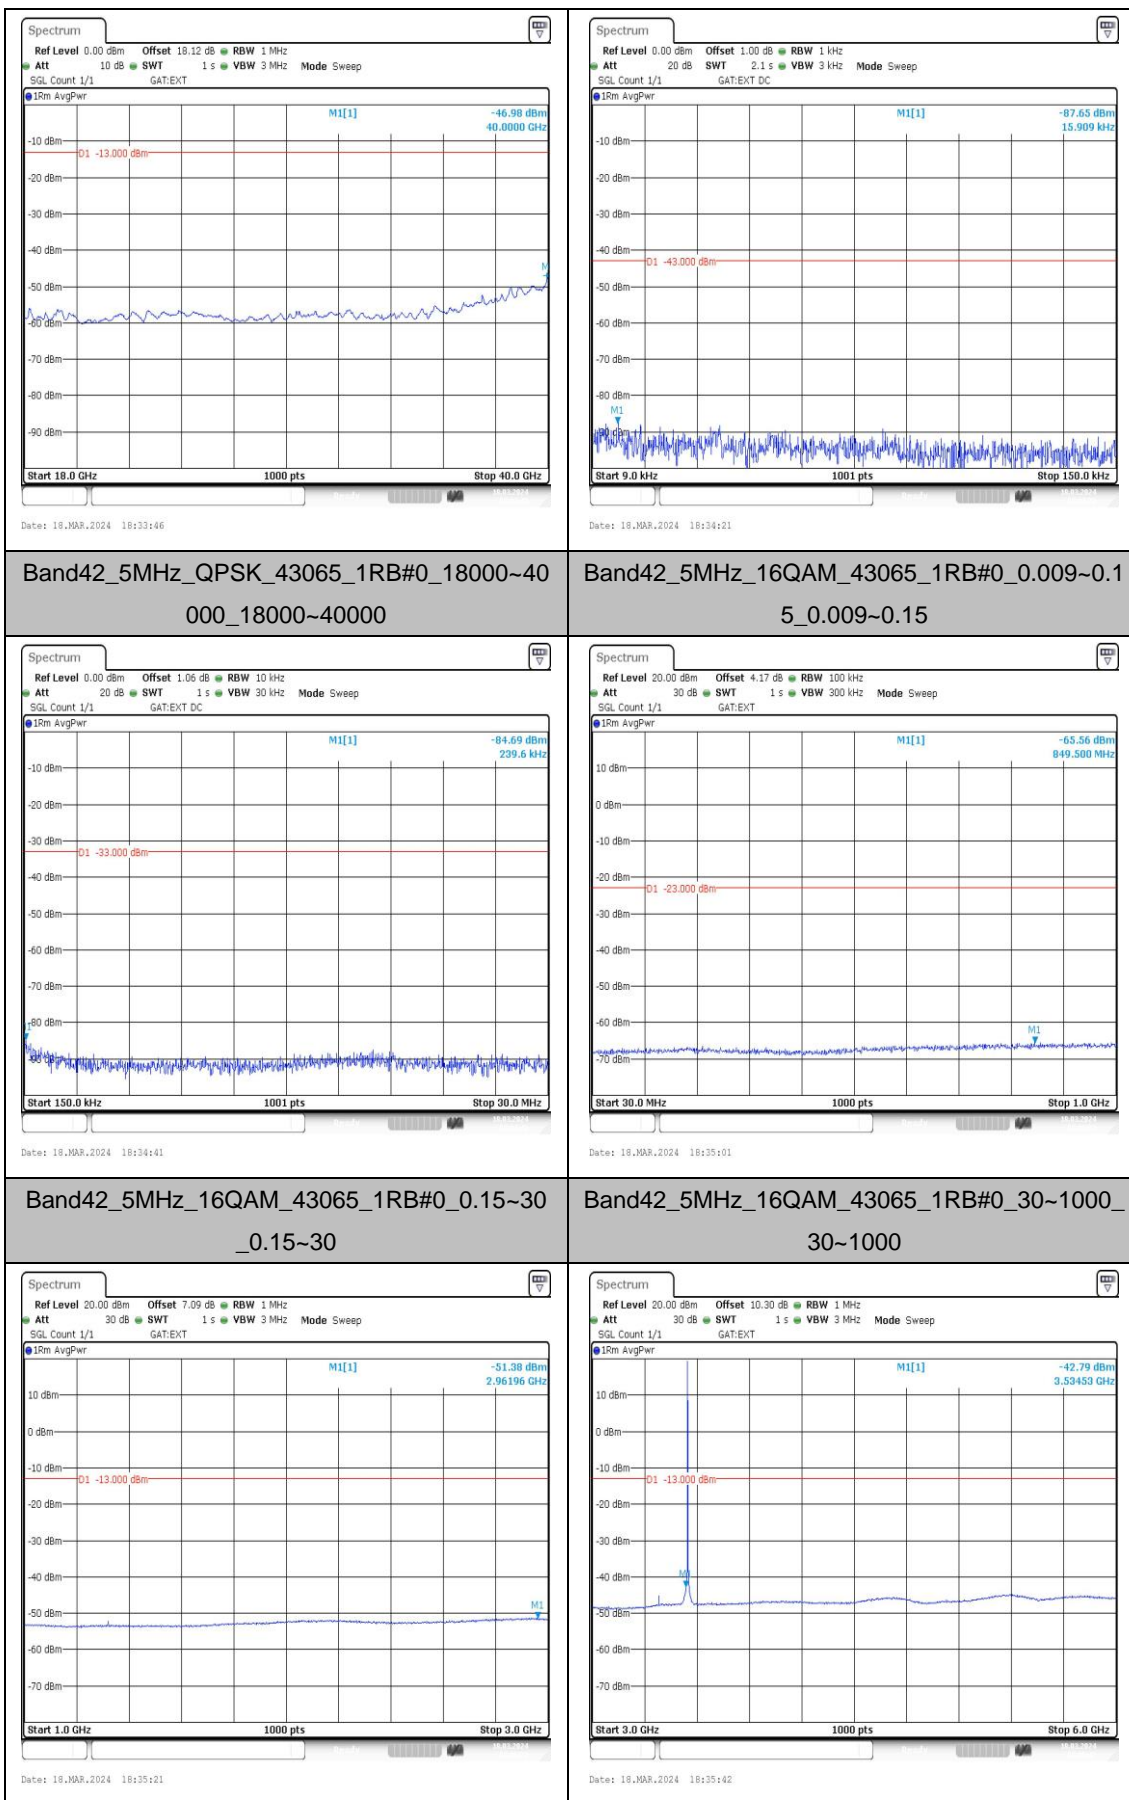

## Appendix E: Conducted Spurious Emission

### Test Graphs

Band42\_5MHz\_QPSK\_42115\_1RB#0\_3000~6000\_0\_3000~6000

Band42\_5MHz\_QPSK\_42115\_1RB#0\_6000~18000\_0\_6000~18000

Band42\_5MHz\_QPSK\_42115\_1RB#0\_18000~40000\_18000~40000

Band42\_5MHz\_16QAM\_42115\_1RB#0\_0.009~0.15\_5\_0.009~0.15