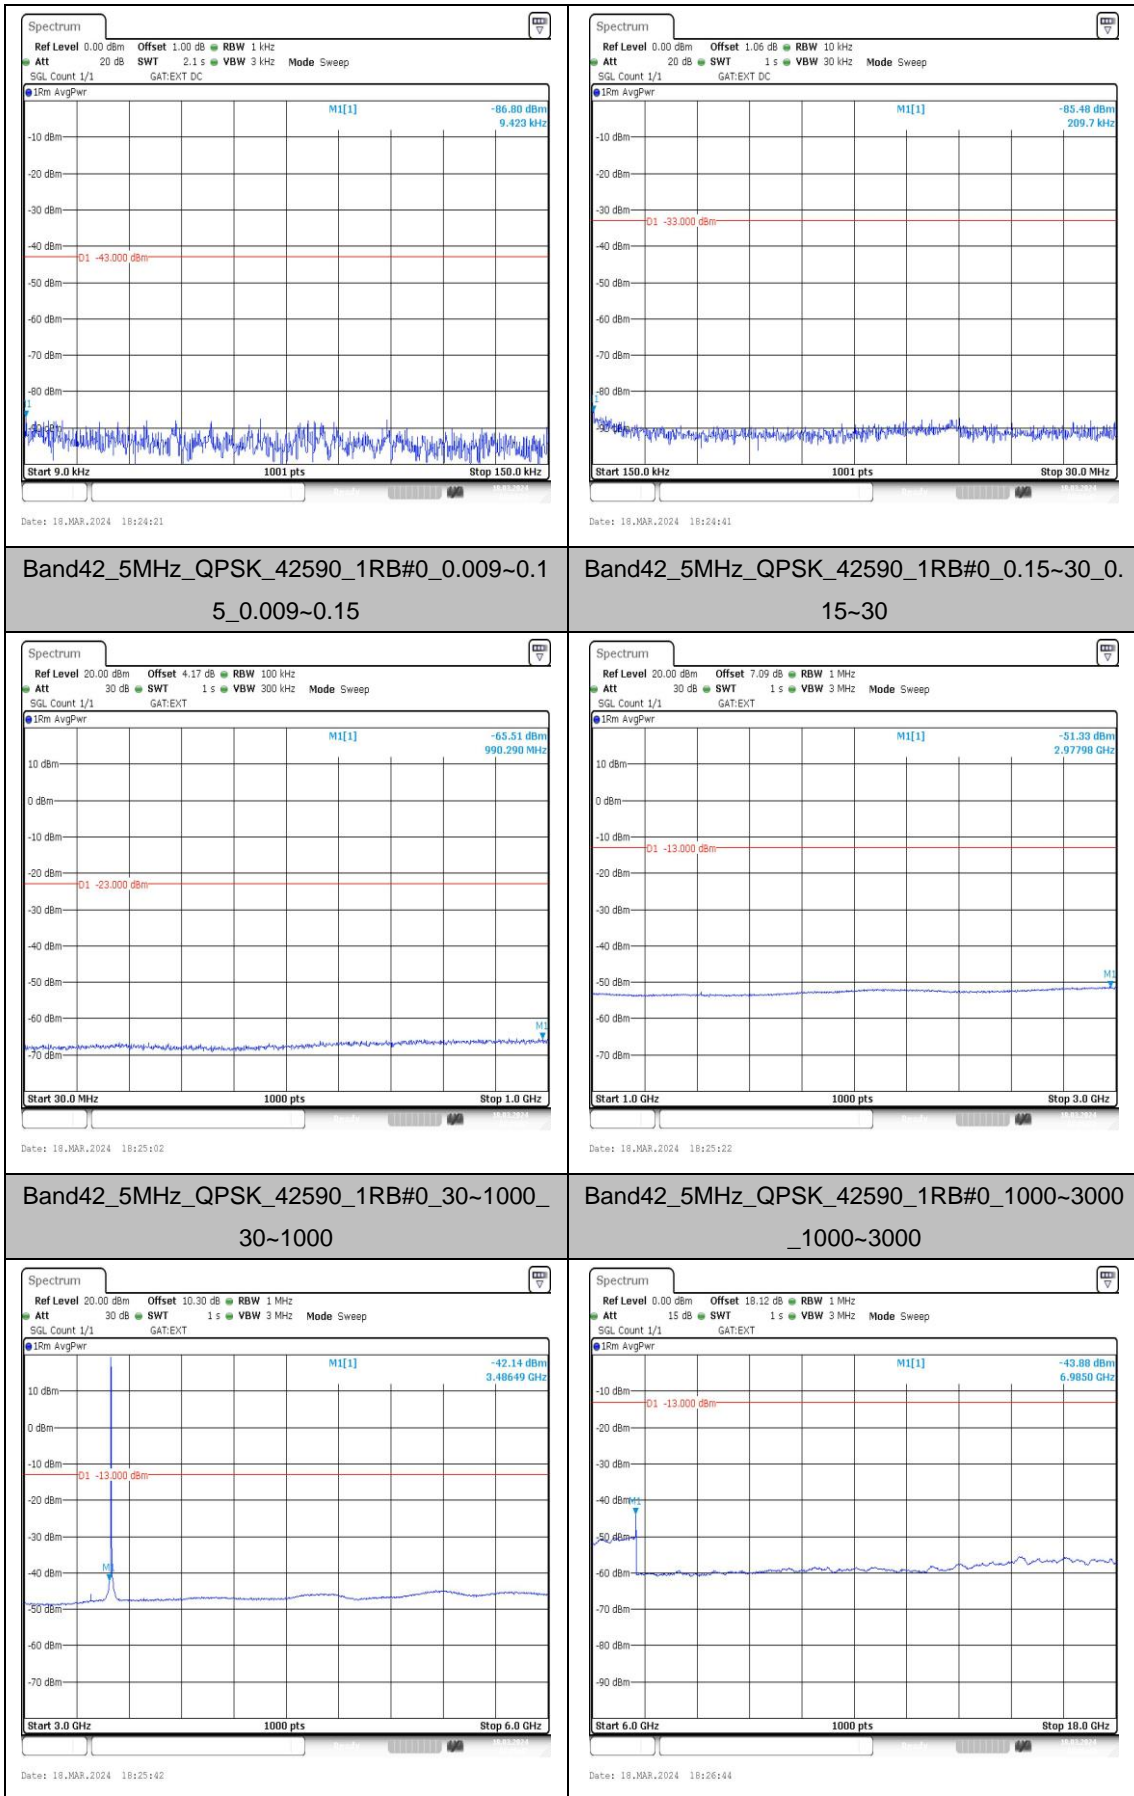

## Appendix E: Conducted Spurious Emission

### Test Graphs

Band42\_5MHz\_QPSK\_42115\_1RB#0\_3000~6000\_0\_3000~6000

Band42\_5MHz\_QPSK\_42115\_1RB#0\_6000~18000\_0\_6000~18000

Band42\_5MHz\_QPSK\_42115\_1RB#0\_18000~40000\_18000~40000

Band42\_5MHz\_16QAM\_42115\_1RB#0\_0.009~0.15\_5\_0.009~0.15