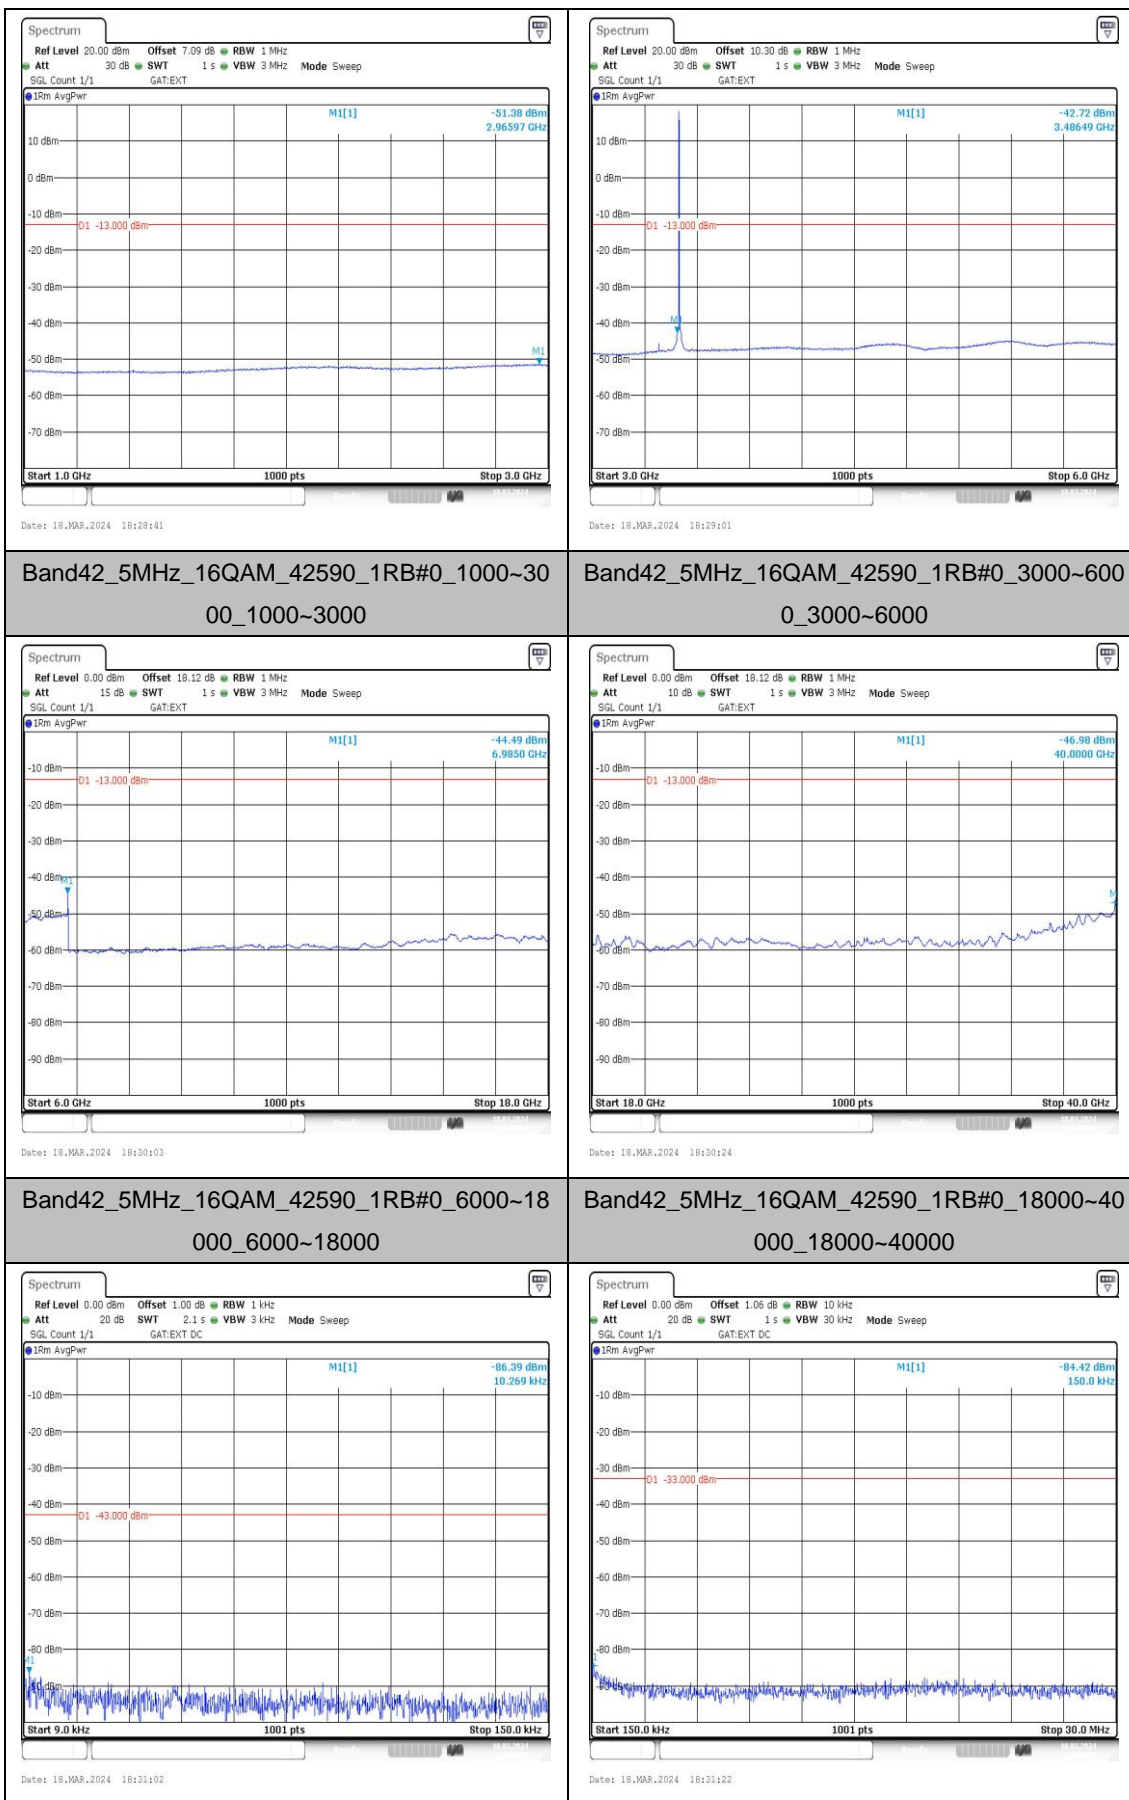

## Appendix E: Conducted Spurious Emission

### Test Graphs

Band42\_5MHz\_QPSK\_42115\_1RB#0\_3000~6000\_0\_3000~6000

Band42\_5MHz\_QPSK\_42115\_1RB#0\_6000~18000\_0\_6000~18000

Band42\_5MHz\_QPSK\_42115\_1RB#0\_18000~40000\_18000~40000

Band42\_5MHz\_16QAM\_42115\_1RB#0\_0.009~0.15\_5\_0.009~0.15