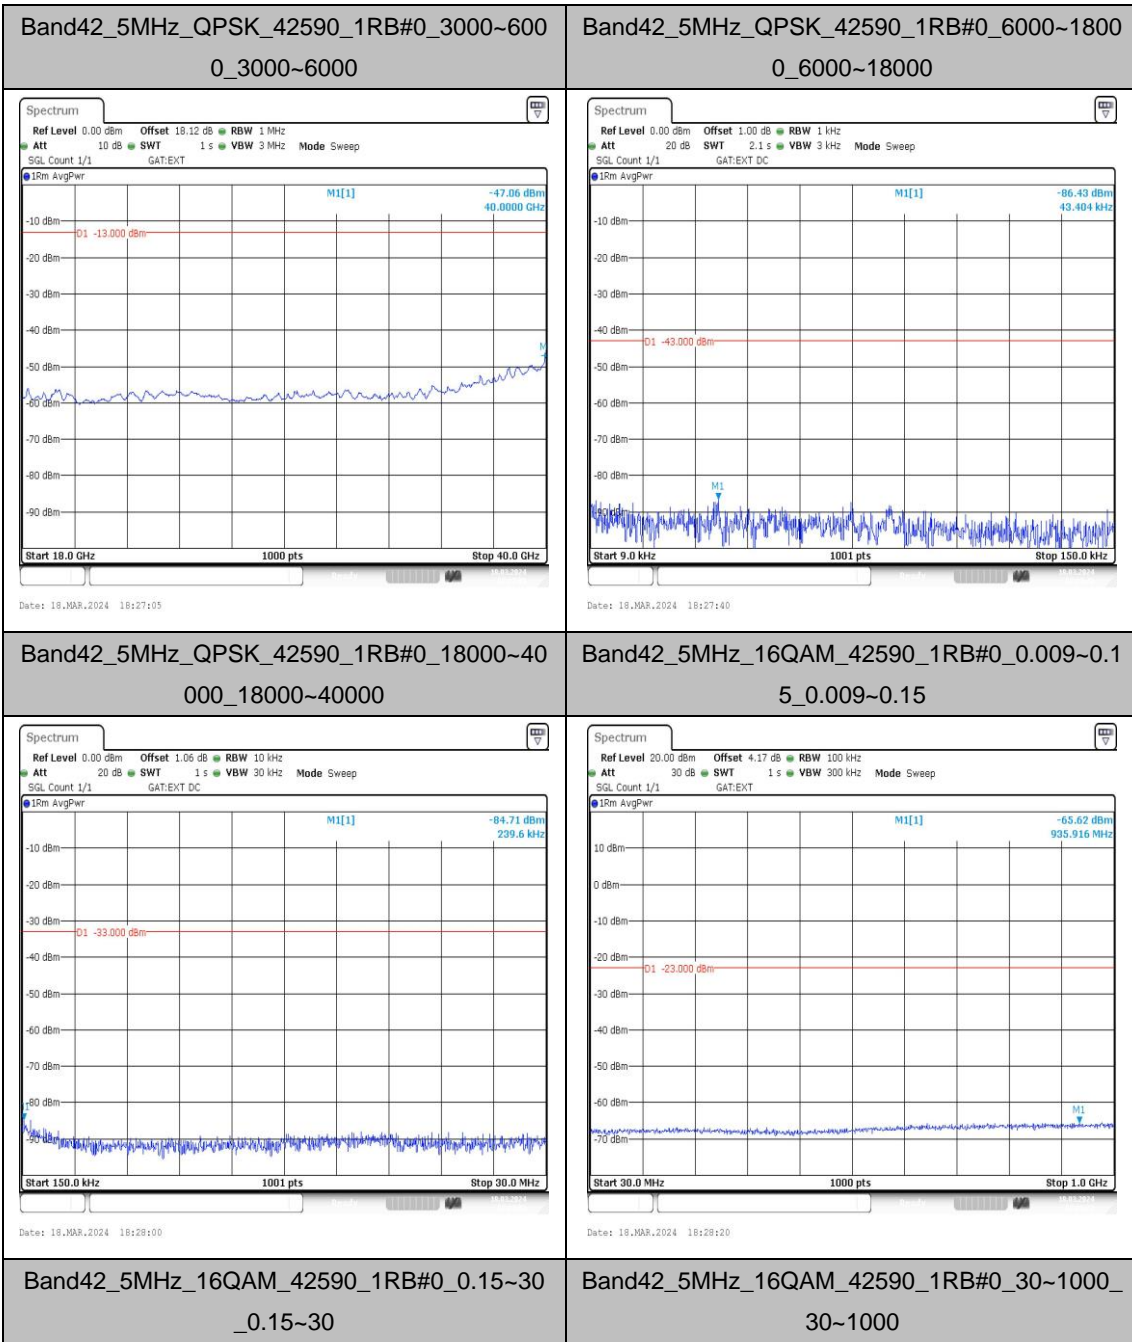

## Appendix E: Conducted Spurious Emission

### Test Graphs

Band42\_5MHz\_QPSK\_42115\_1RB#0\_3000~6000\_0\_3000~6000

Band42\_5MHz\_QPSK\_42115\_1RB#0\_6000~18000\_0\_6000~18000

Band42\_5MHz\_QPSK\_42115\_1RB#0\_18000~40000\_18000~40000

Band42\_5MHz\_16QAM\_42115\_1RB#0\_0.009~0.15\_5\_0.009~0.15