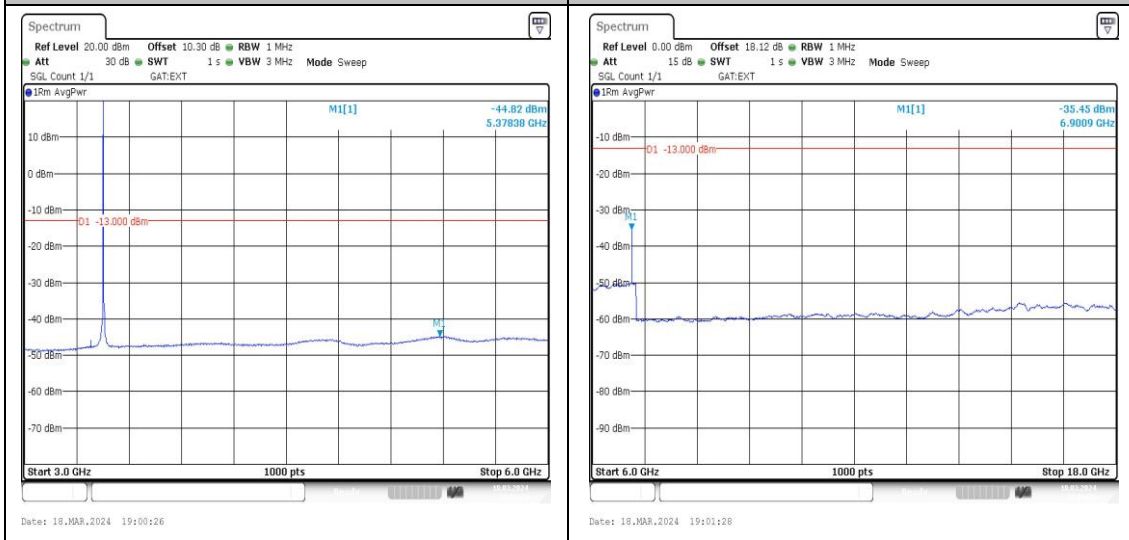

Band42_10MHz_QPSK_42140_1RB#0_30~1000_30~1000   **Band42_10MHz_QPSK_42140_1RB#0_1000~3000_0_1000~3000**

Band42_10MHz_QPSK_42140_1RB#0_3000~6000_00_3000~6000   **Band42_10MHz_QPSK_42140_1RB#0_6000~18000_00_6000~18000**