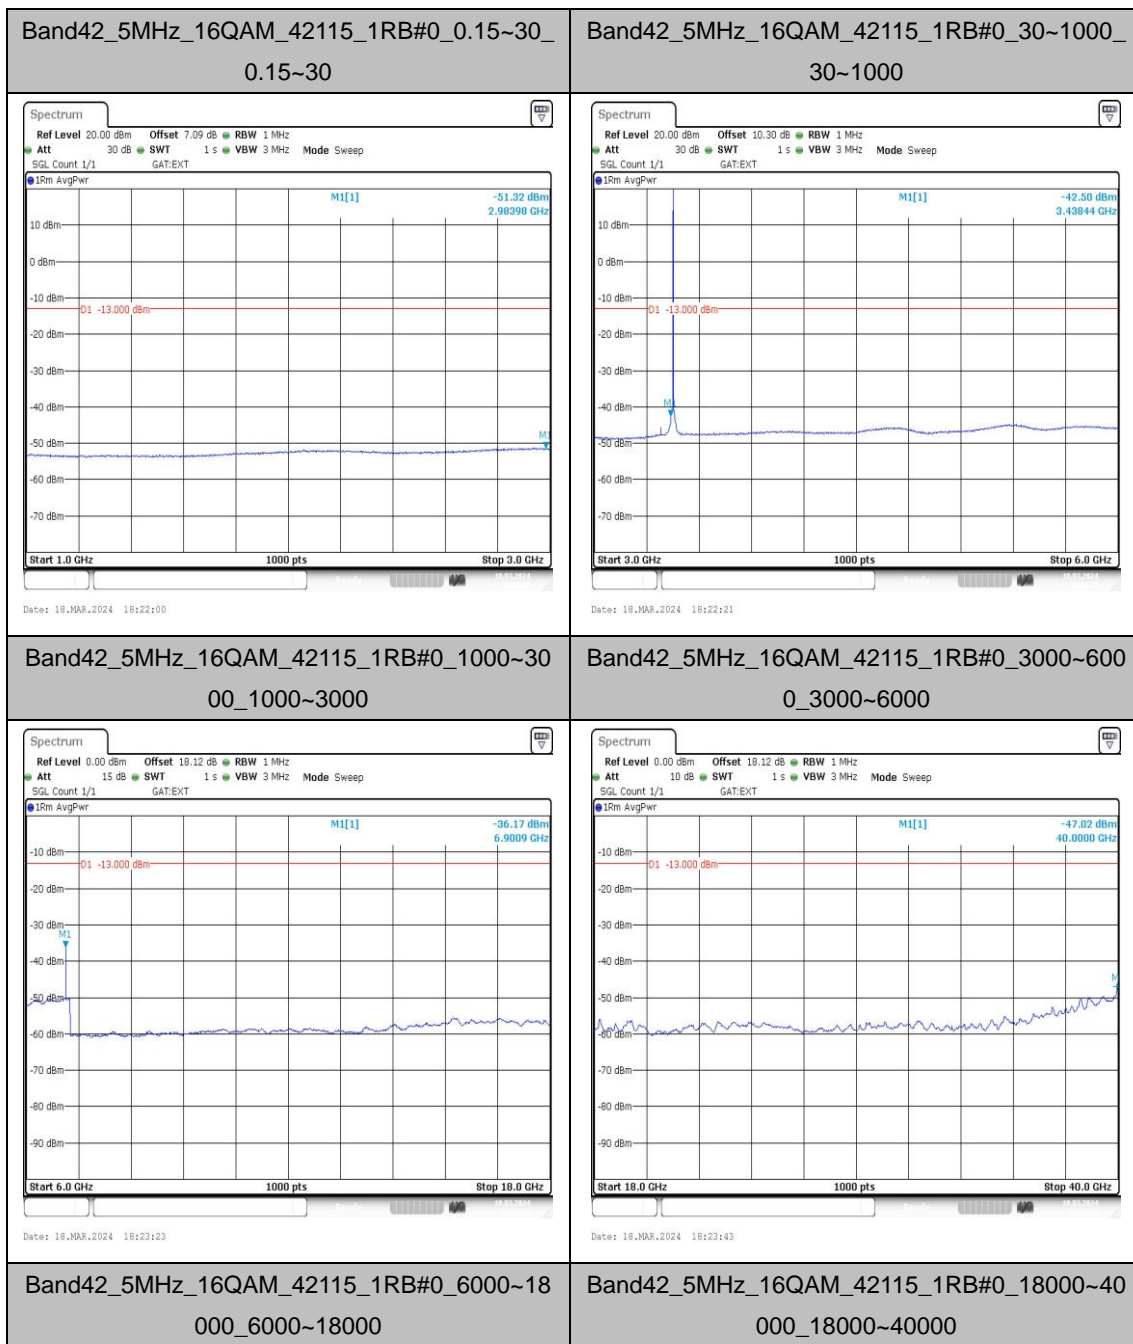

### Test Graphs

Band42\_5MHz\_QPSK\_42115\_1RB#0\_3000~6000\_0\_3000~6000

Band42\_5MHz\_QPSK\_42115\_1RB#0\_6000~18000\_0\_6000~18000

Band42\_5MHz\_QPSK\_42115\_1RB#0\_18000~40000\_18000~40000

Band42\_5MHz\_16QAM\_42115\_1RB#0\_0.009~0.15\_5\_0.009~0.15