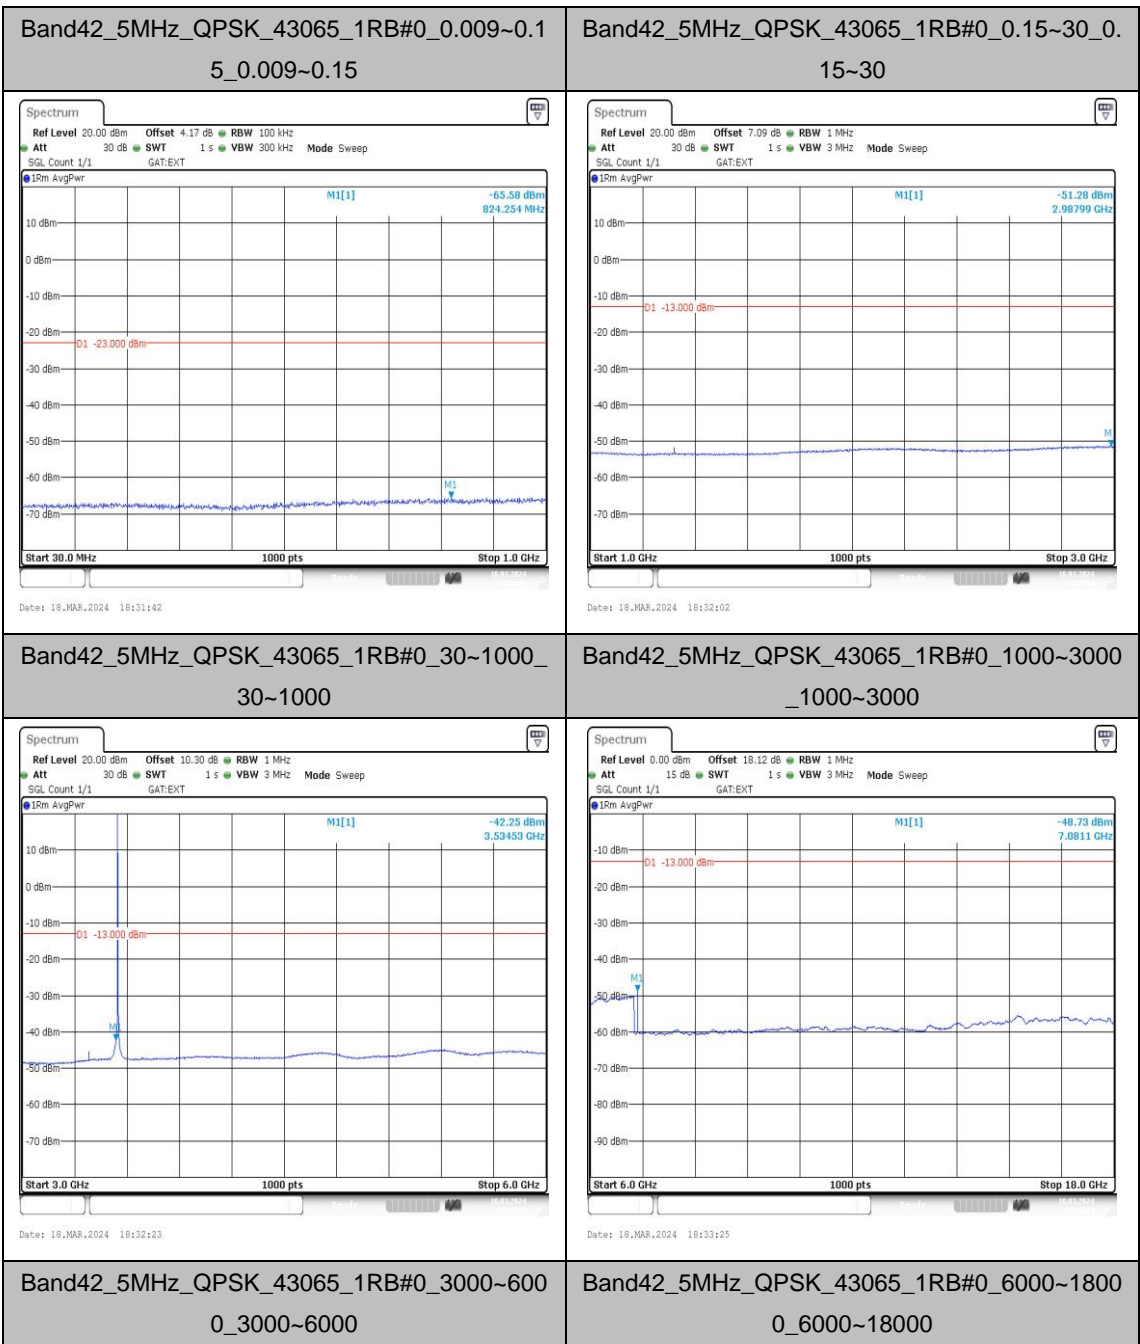

### Test Graphs

Band42\_5MHz\_QPSK\_42115\_1RB#0\_3000~6000\_0\_3000~6000

Band42\_5MHz\_QPSK\_42115\_1RB#0\_6000~18000\_0\_6000~18000

Band42\_5MHz\_QPSK\_42115\_1RB#0\_18000~40000\_18000~40000

Band42\_5MHz\_16QAM\_42115\_1RB#0\_0.009~0.15\_5\_0.009~0.15