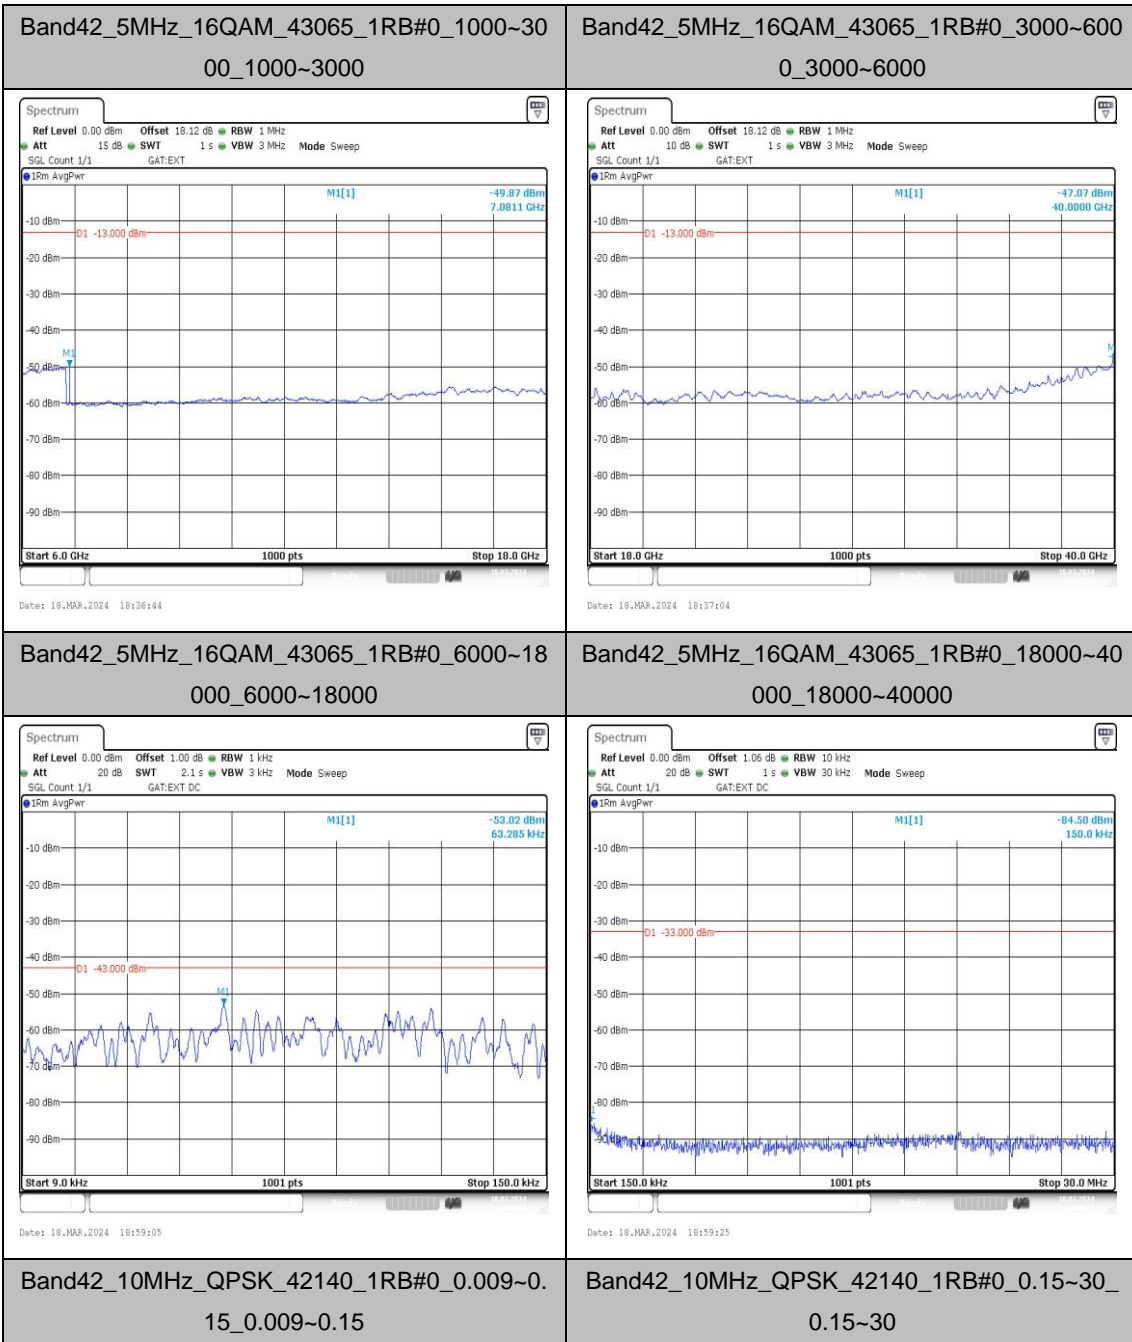

## Appendix E: Conducted Spurious Emission

### Test Graphs

Band42\_5MHz\_QPSK\_42115\_1RB#0\_3000~6000\_0\_3000~6000

Band42\_5MHz\_QPSK\_42115\_1RB#0\_6000~18000\_0\_6000~18000

Band42\_5MHz\_QPSK\_42115\_1RB#0\_18000~40000\_18000~40000

Band42\_5MHz\_16QAM\_42115\_1RB#0\_0.009~0.15\_5\_0.009~0.15