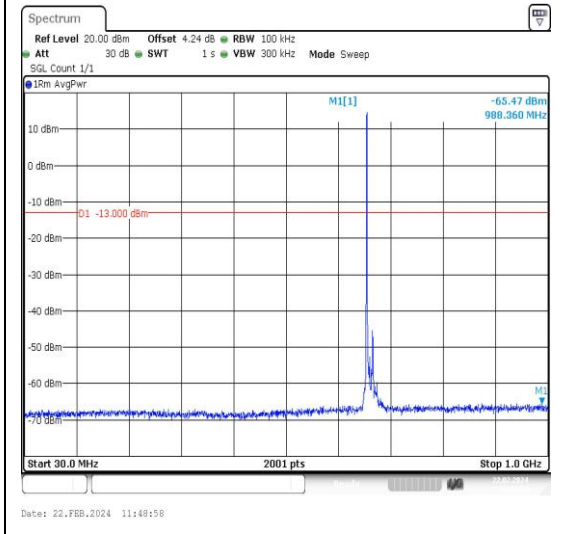

Band71_20MHz_QPSK_133222_1RB#0_0.009~0.15_0.009~0.15