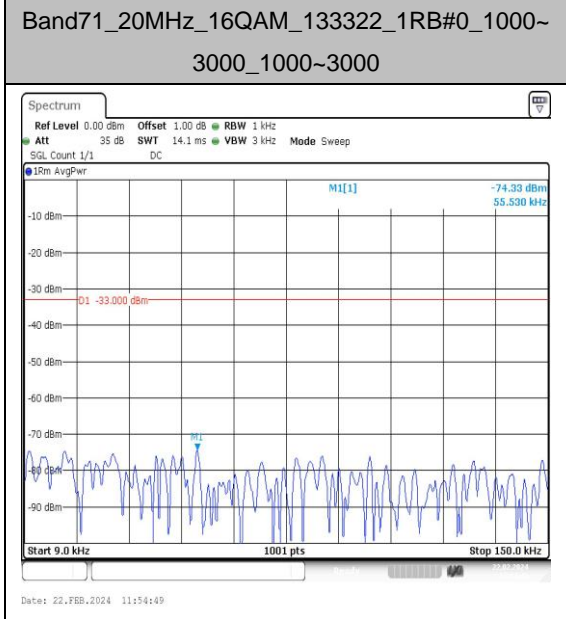

Band71_20MHz_QPSK_133322_1RB#0_0.009~0.15_0.009~0.15

Band71_20MHz_QPSK_133322_1RB#0_0.15~30_0.15~30

Date: 22.FEB.2024 11:52:03

Date: 22.FEB.2024 11:52:12

Band71_15MHz_16QAM_133397_1RB#0_1000~3000_1000~3000