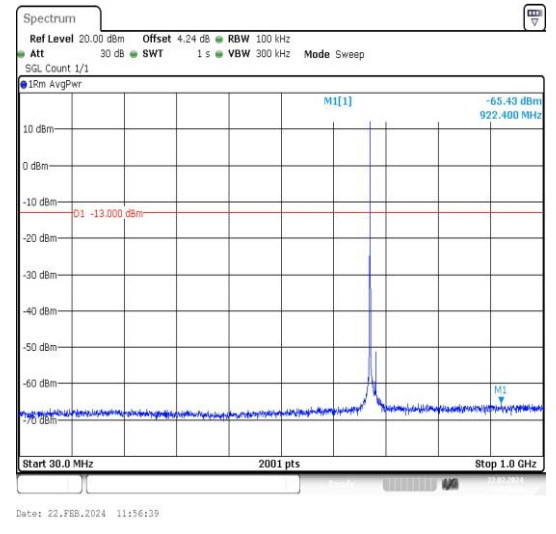

Band71_20MHz_16QAM_133372_1RB#0_0.009~0.15_0.009~0.15