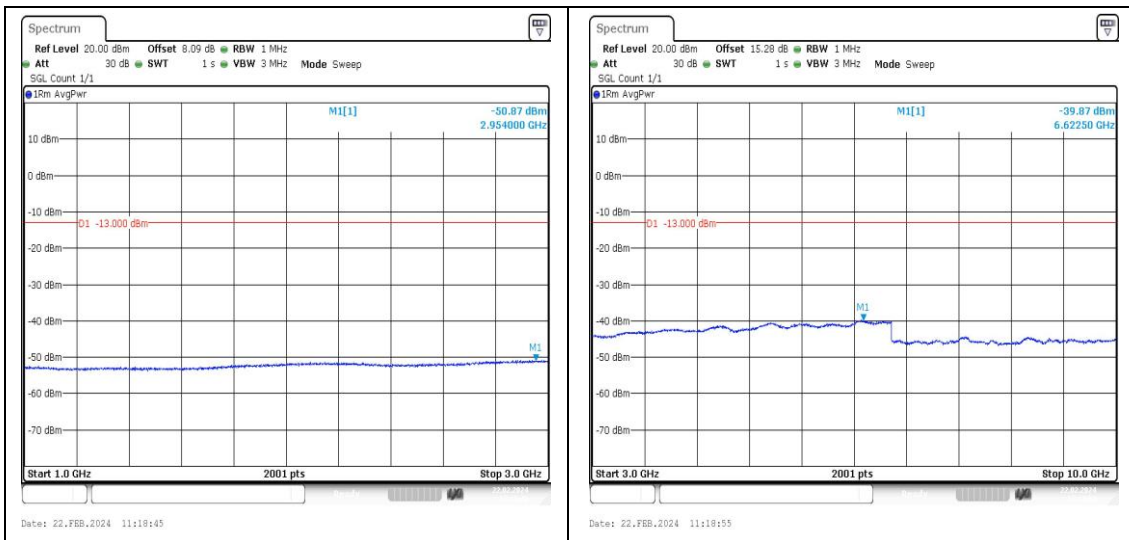

Band71_20MHz_QPSK_133322_1RB#0_0.009~0.15_0.009~0.15

Band71_20MHz_QPSK_133322_1RB#0_0.15~30_0.15~30

Date: 22.FEB.2024 11:52:03

Date: 22.FEB.2024 11:52:12

Band71_15MHz_16QAM_133397_1RB#0_1000~3000_1000~3000