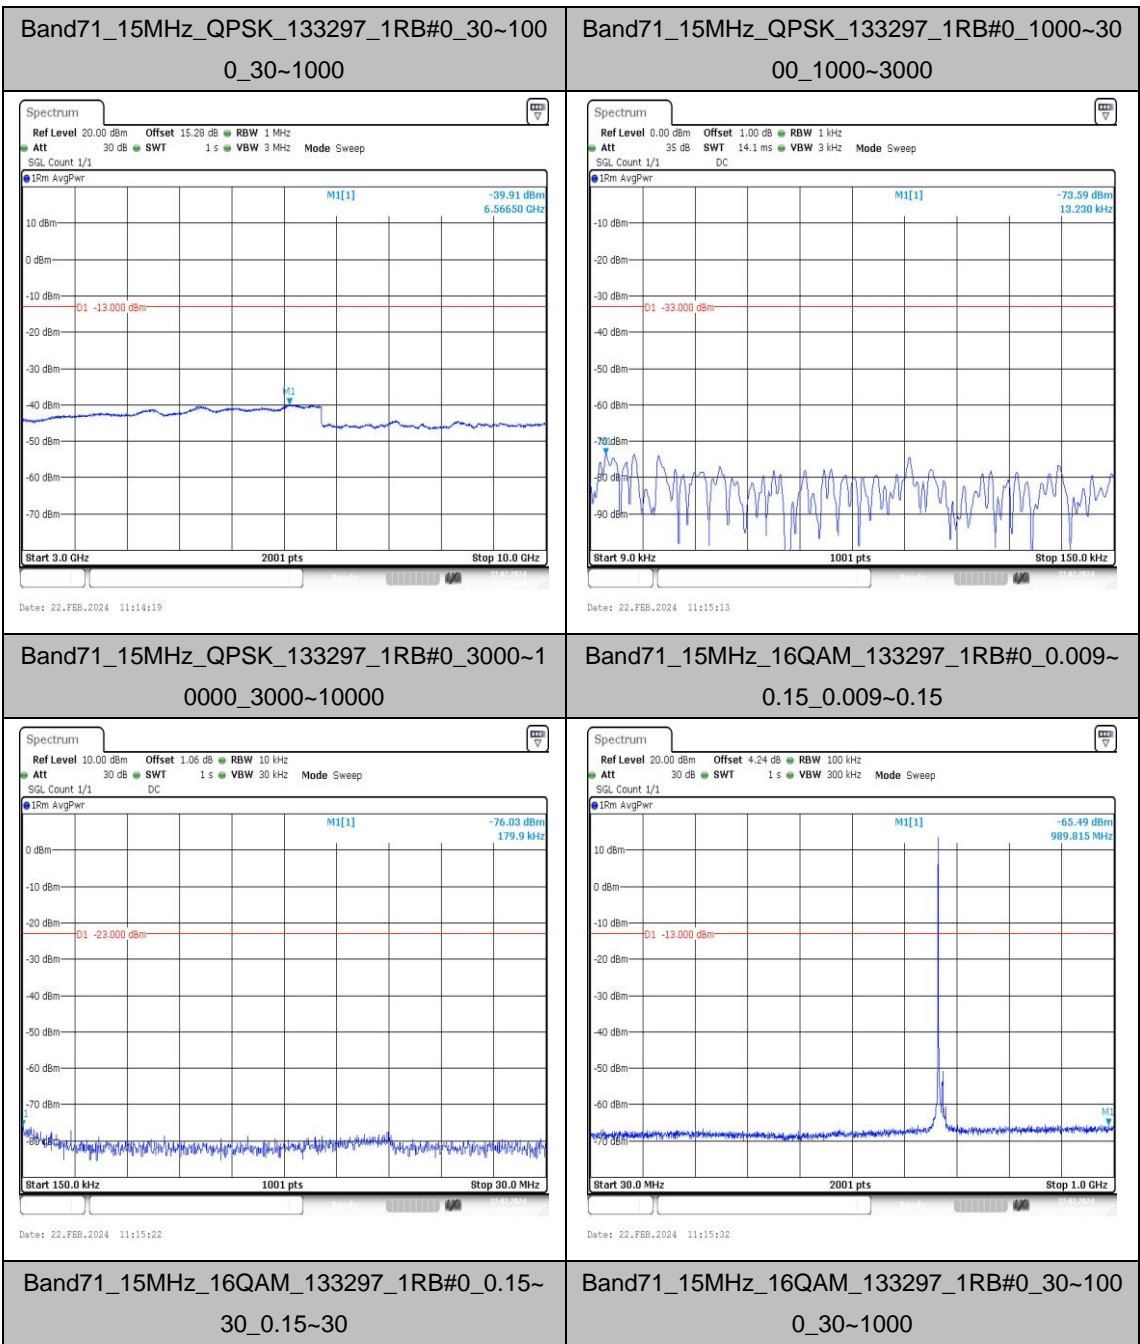

Band71_15MHz_16QAM_133197_1RB#0_1000~3000_1000~3000

Band71_15MHz_16QAM_133197_1RB#0_3000~10000_3000~10000

Band71_15MHz_QPSK_133297_1RB#0_0.009~0.15_0.009~0.15

Band71_15MHz_QPSK_133297_1RB#0_0.15~30_0.15~30