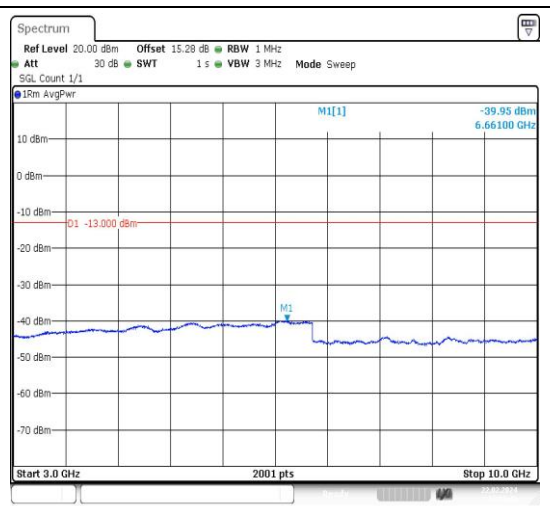

Date: 22.FEB.2024 11:50:46