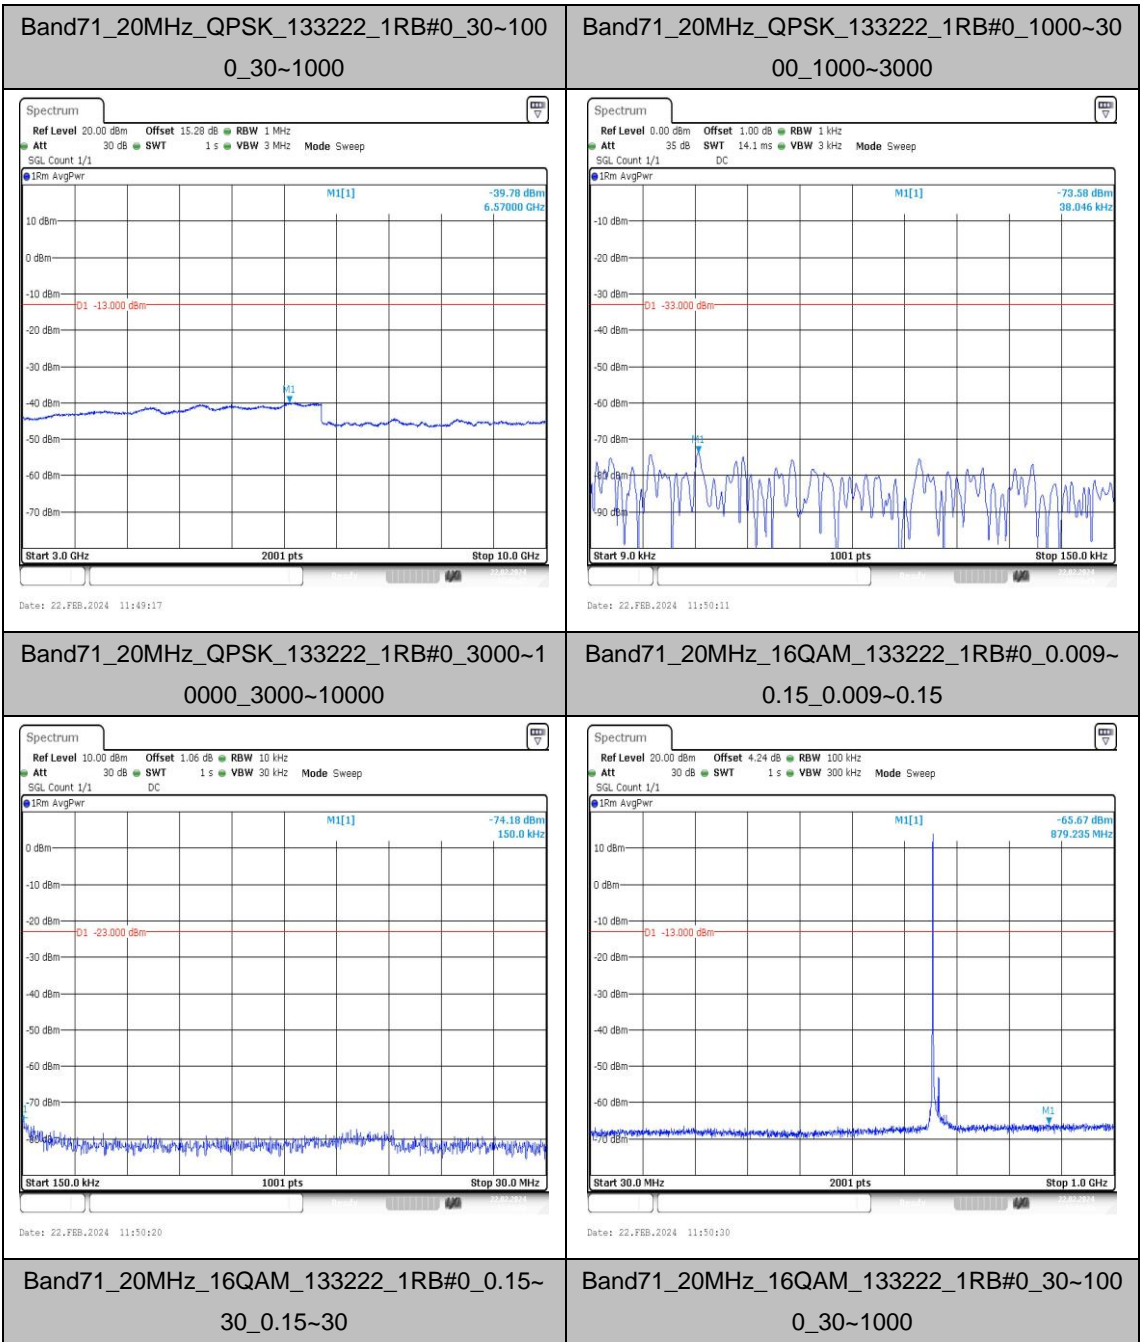

Band71_10MHz_16QAM_133422_1RB#0_1000~3000_1000~3000

Band71_10MHz_16QAM_133422_1RB#0_3000~10000_3000~10000

Band71_20MHz_QPSK_133222_1RB#0_0.009~0.15_0.009~0.15

Band71_20MHz_QPSK_133222_1RB#0_0.15~30_0.15~30