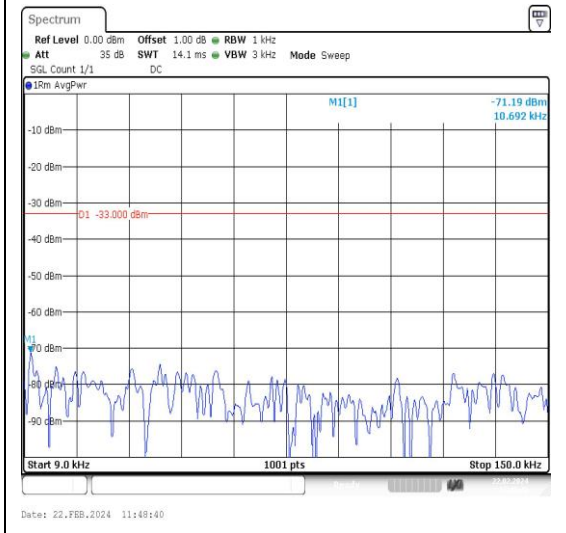

Band71_10MHz_16QAM_133422_1RB#0_1000~3000_1000~3000