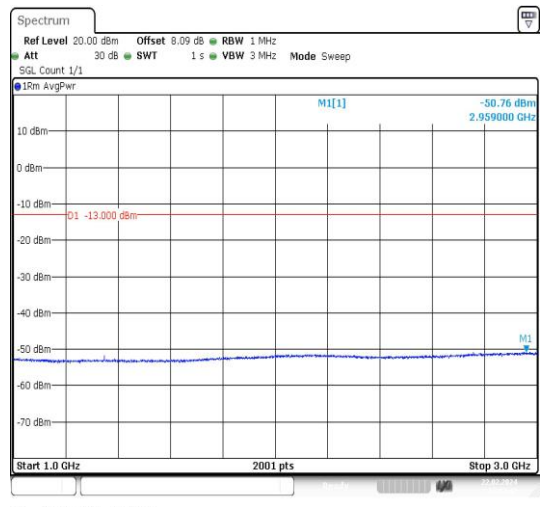

Band71_20MHz_QPSK_133322_1RB#0_0.15~30_0.15~30

Date: 22.FEB.2024 11:52:12