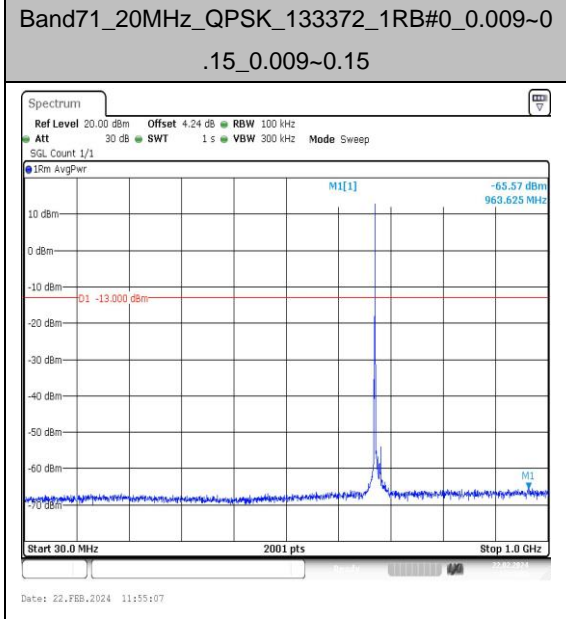

Band71_20MHz_QPSK_133322_1RB#0_0.009~0.15_0.009~0.15

Band71_20MHz_QPSK_133322_1RB#0_0.15~30_0.15~30

Date: 22.FEB.2024 11:52:03

Date: 22.FEB.2024 11:52:12

Band71_15MHz_16QAM_133397_1RB#0_1000~3000_1000~3000