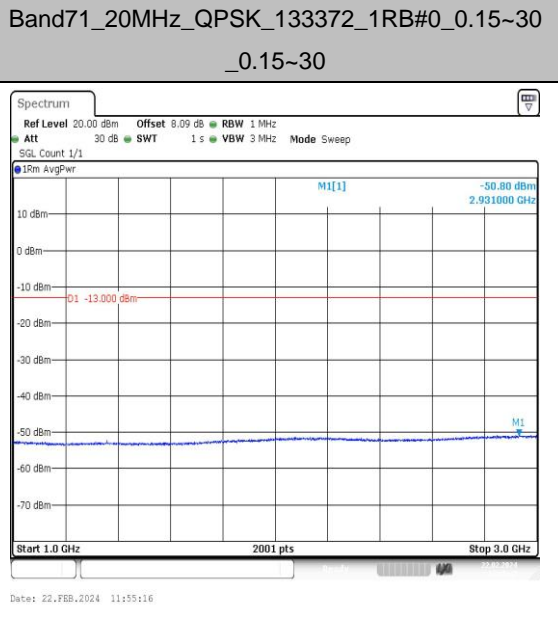

Band71_20MHz_QPSK_133322_1RB#0_0.009~0.15_0.009~0.15

Band71_20MHz_QPSK_133322_1RB#0_0.15~30_0.15~30

Date: 22.FEB.2024 11:52:03

Date: 22.FEB.2024 11:52:12

Band71_15MHz_16QAM_133397_1RB#0_1000~3000_1000~3000