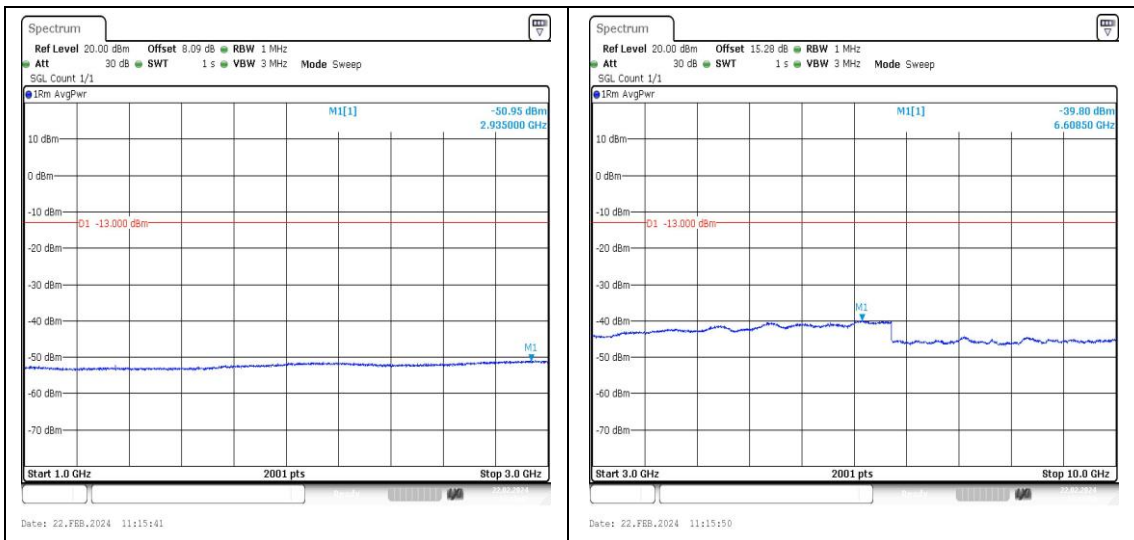

Band71_15MHz_16QAM_133197_1RB#0_1000~3000_1000~3000

Band71_15MHz_16QAM_133197_1RB#0_3000~10000_3000~10000

Band71_15MHz_QPSK_133297_1RB#0_0.009~0.15_0.009~0.15

Band71_15MHz_QPSK_133297_1RB#0_0.15~30_0.15~30