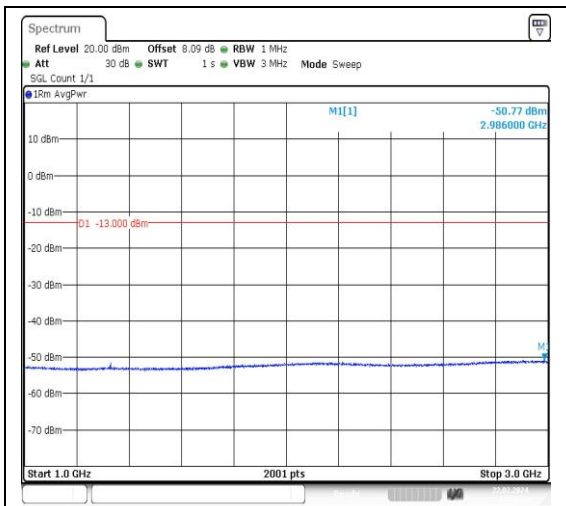

Band71_10MHz_16QAM_133422_1RB#0_1000~3000_1000~3000

Band71_10MHz_16QAM_133422_1RB#0_3000~10000_3000~10000

Band71_20MHz_QPSK_133222_1RB#0_0.009~0.15_0.009~0.15

Band71_20MHz_QPSK_133222_1RB#0_0.15~30_0.15~30