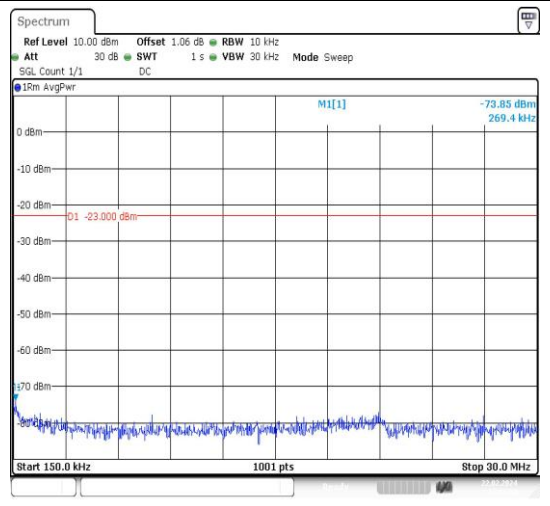

Date: 22.FEB.2024 11:50:39

Date: 22.FEB.2024 11:50:46

Band71_20MHz_16QAM_133222_1RB#0_1000~3000_1000~3000

Band71_20MHz_16QAM_133222_1RB#0_3000~10000_3000~10000

Date: 22.FEB.2024 11:51:45

Date: 22.FEB.2024 11:51:54