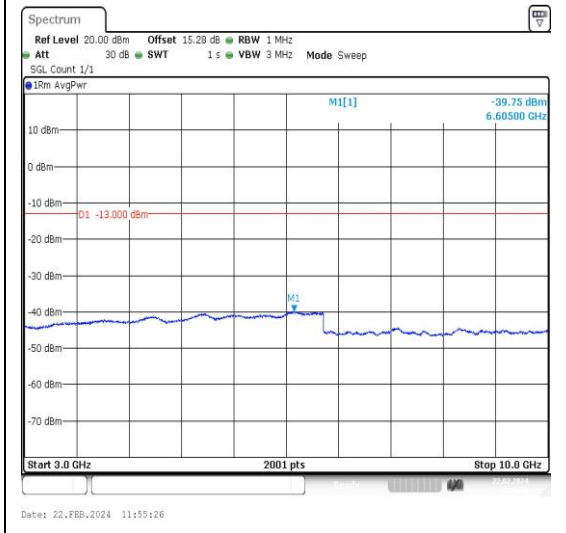

Band71_15MHz_16QAM_133397_1RB#0_1000~3000_1000~3000