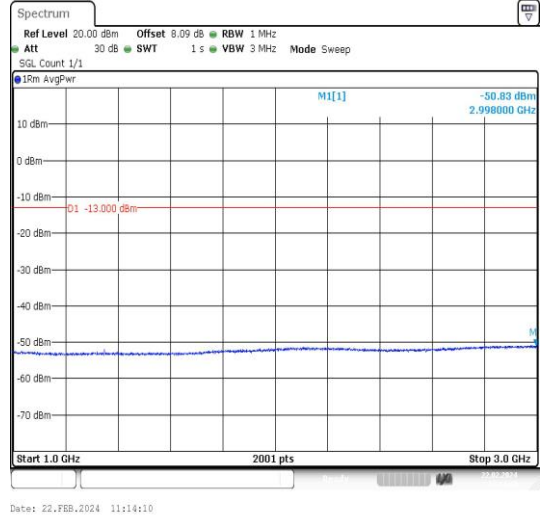

Band71_15MHz_16QAM_133197_1RB#0_1000~3000_1000~3000

Band71_15MHz_16QAM_133197_1RB#0_3000~10000_3000~10000

Band71_15MHz_QPSK_133297_1RB#0_0.009~0.15_0.009~0.15

Band71_15MHz_QPSK_133297_1RB#0_0.15~30_0.15~30