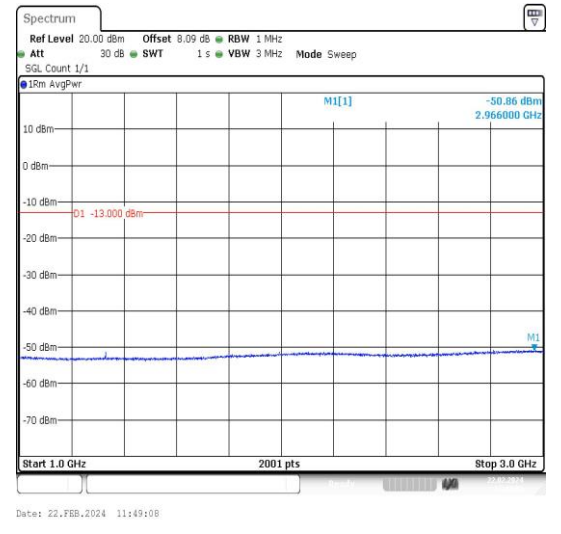

Band71_20MHz_QPSK_133222_1RB#0_0.15~30_0.15~30