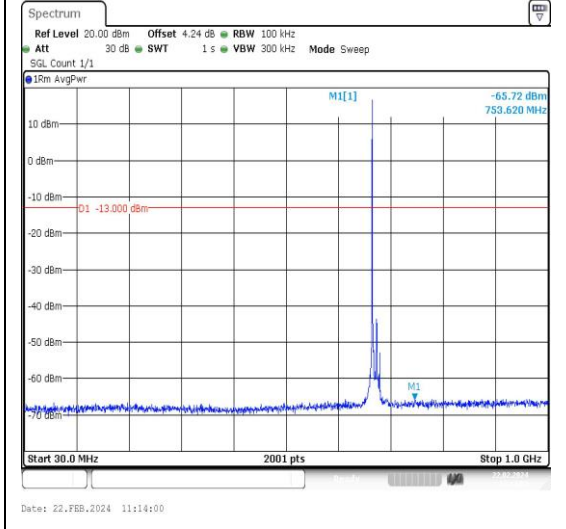

Band71_15MHz_16QAM_133197_1RB#0_1000~3000_1000~3000

Band71_15MHz_16QAM_133197_1RB#0_3000~10000_3000~10000

Band71_15MHz_QPSK_133297_1RB#0_0.009~0.15_0.009~0.15

Band71_15MHz_QPSK_133297_1RB#0_0.15~30_0.15~30