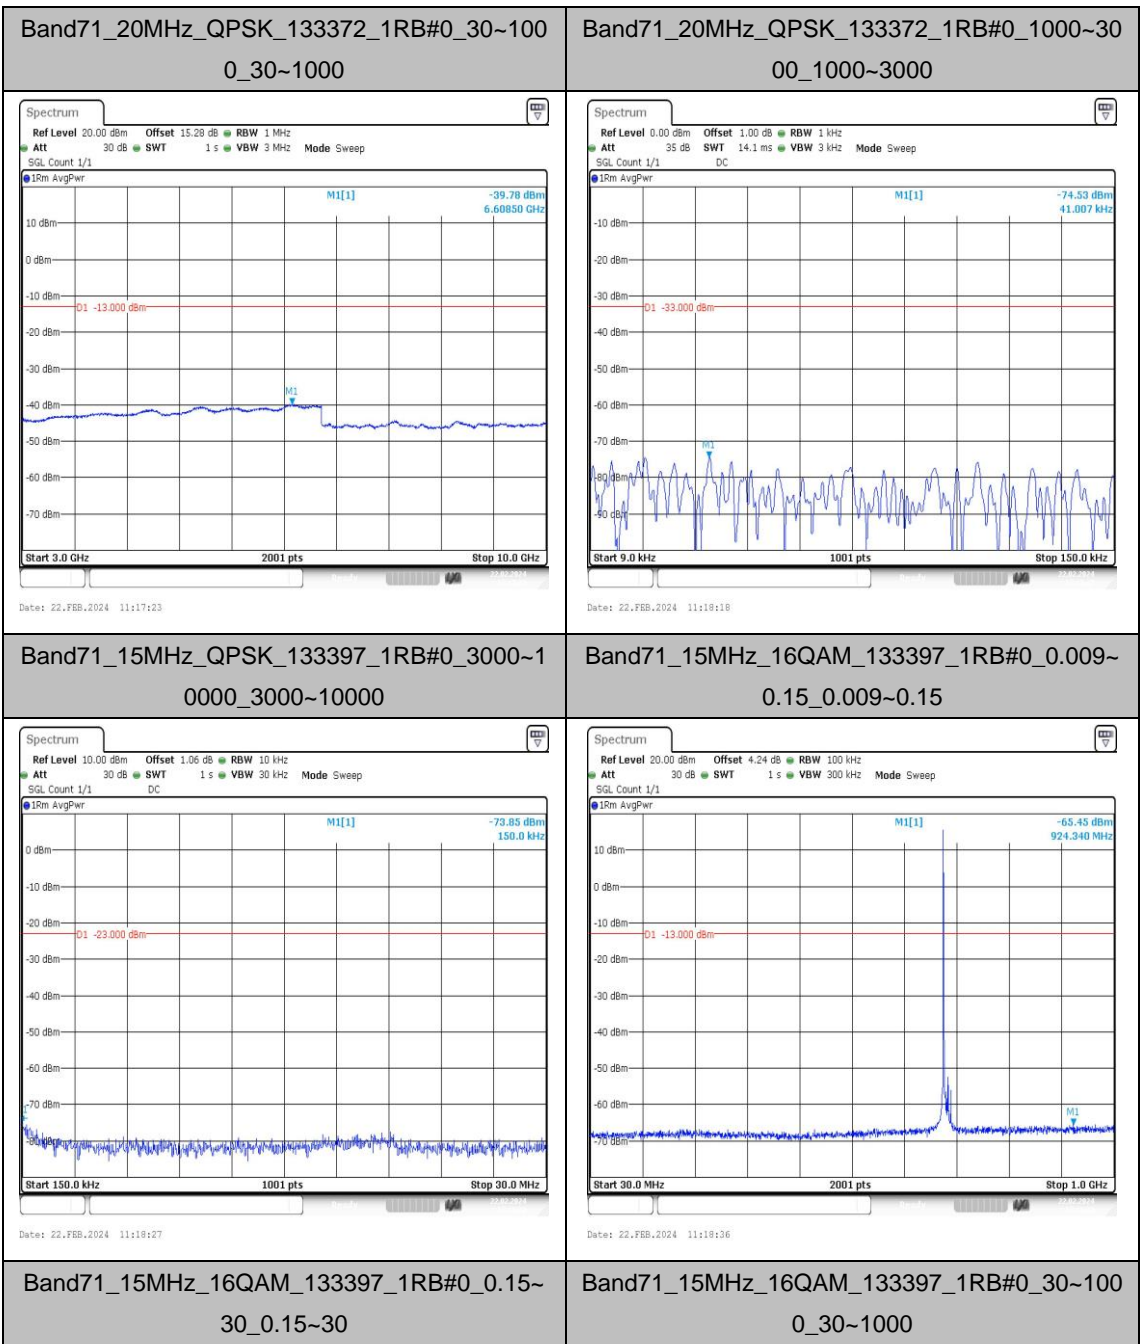

Band71_20MHz_QPSK_133322_1RB#0_0.009~0.15_0.009~0.15

Band71_20MHz_QPSK_133322_1RB#0_0.15~30_0.15~30

Date: 22.FEB.2024 11:52:03

Date: 22.FEB.2024 11:52:12

Band71_15MHz_16QAM_133397_1RB#0_1000~3000_1000~3000