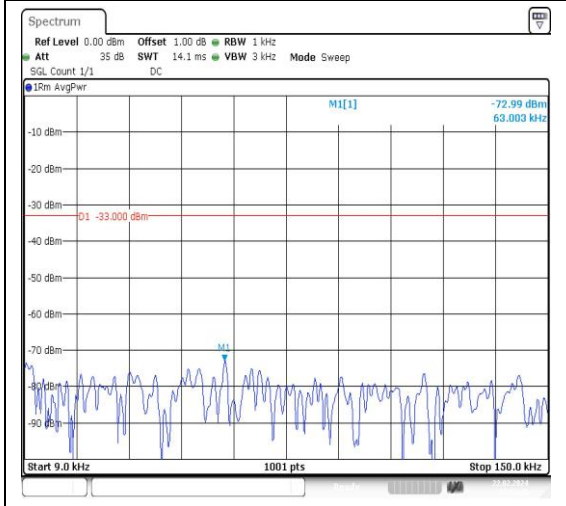

Band71_20MHz_16QAM_133222_1RB#0_1000~3000_1000~3000

Date: 22.FEB.2024 11:51:45