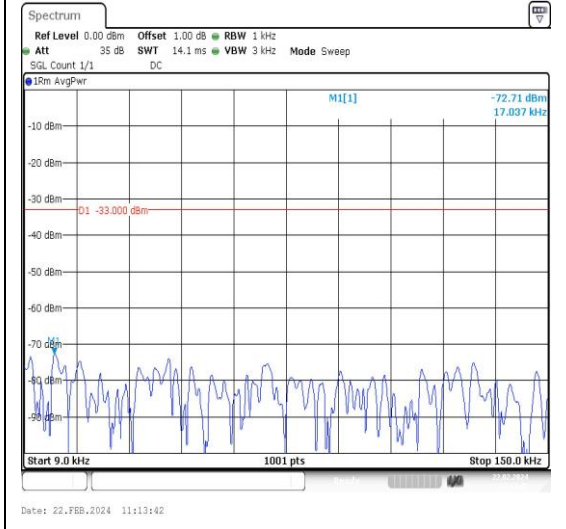

Band71_15MHz_16QAM_133197_1RB#0_1000~3000_1000~3000

Band71_15MHz_16QAM_133197_1RB#0_3000~10000_3000~10000

Band71_15MHz_QPSK_133297_1RB#0_0.009~0.15_0.009~0.15

Band71_15MHz_QPSK_133297_1RB#0_0.15~30_0.15~30