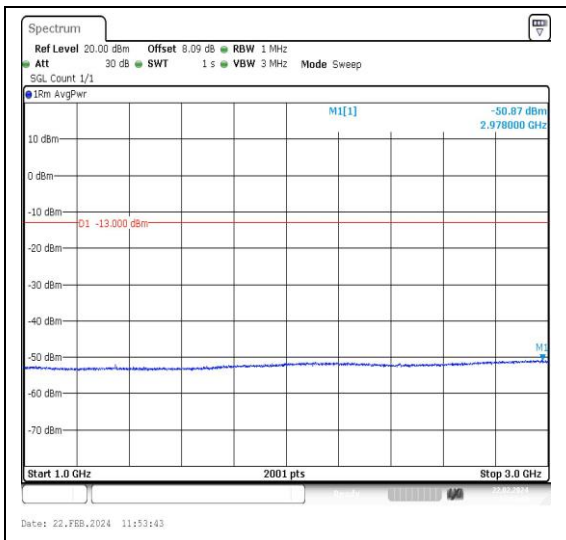

Band71_20MHz_QPSK_133322_1RB#0_0.009~0.15_0.009~0.15

Band71_20MHz_QPSK_133322_1RB#0_0.15~30_0.15~30

Date: 22.FEB.2024 11:52:03

Date: 22.FEB.2024 11:52:12

Band71_15MHz_16QAM_133397_1RB#0_1000~3000_1000~3000