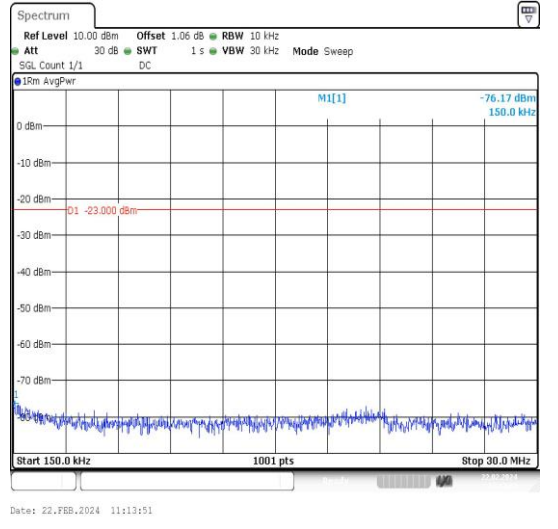

Band71_15MHz_16QAM_133197_1RB#0_1000~3000_1000~3000

Band71_15MHz_16QAM_133197_1RB#0_3000~10000_3000~10000

Band71_15MHz_QPSK_133297_1RB#0_0.009~0.15_0.009~0.15

Band71_15MHz_QPSK_133297_1RB#0_0.15~30_0.15~30