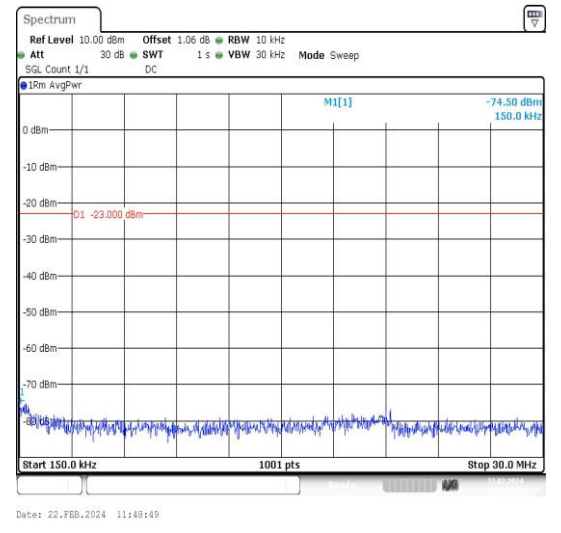

Band71_10MHz_16QAM_133422_1RB#0_3000~10000_3000~10000