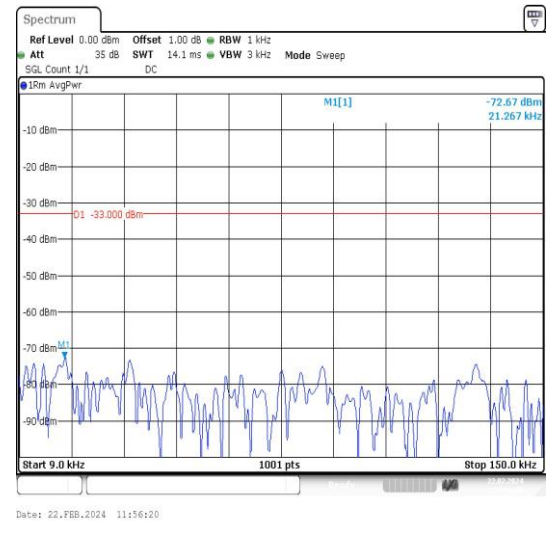

Band71_15MHz_16QAM_133397_1RB#0_3000~10000_3000~10000