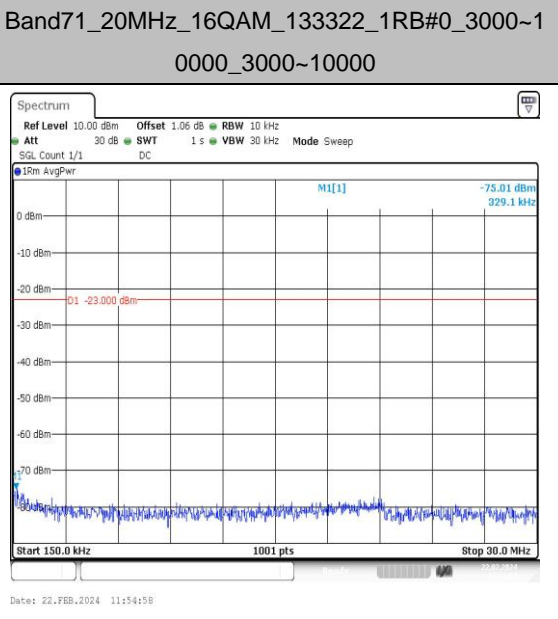

Band71_20MHz_QPSK_133322_1RB#0_0.009~0.15_0.009~0.15

Band71_20MHz_QPSK_133322_1RB#0_0.15~30_0.15~30

Date: 22.FEB.2024 11:52:03

Date: 22.FEB.2024 11:52:12

Band71_15MHz_16QAM_133397_1RB#0_1000~3000_1000~3000