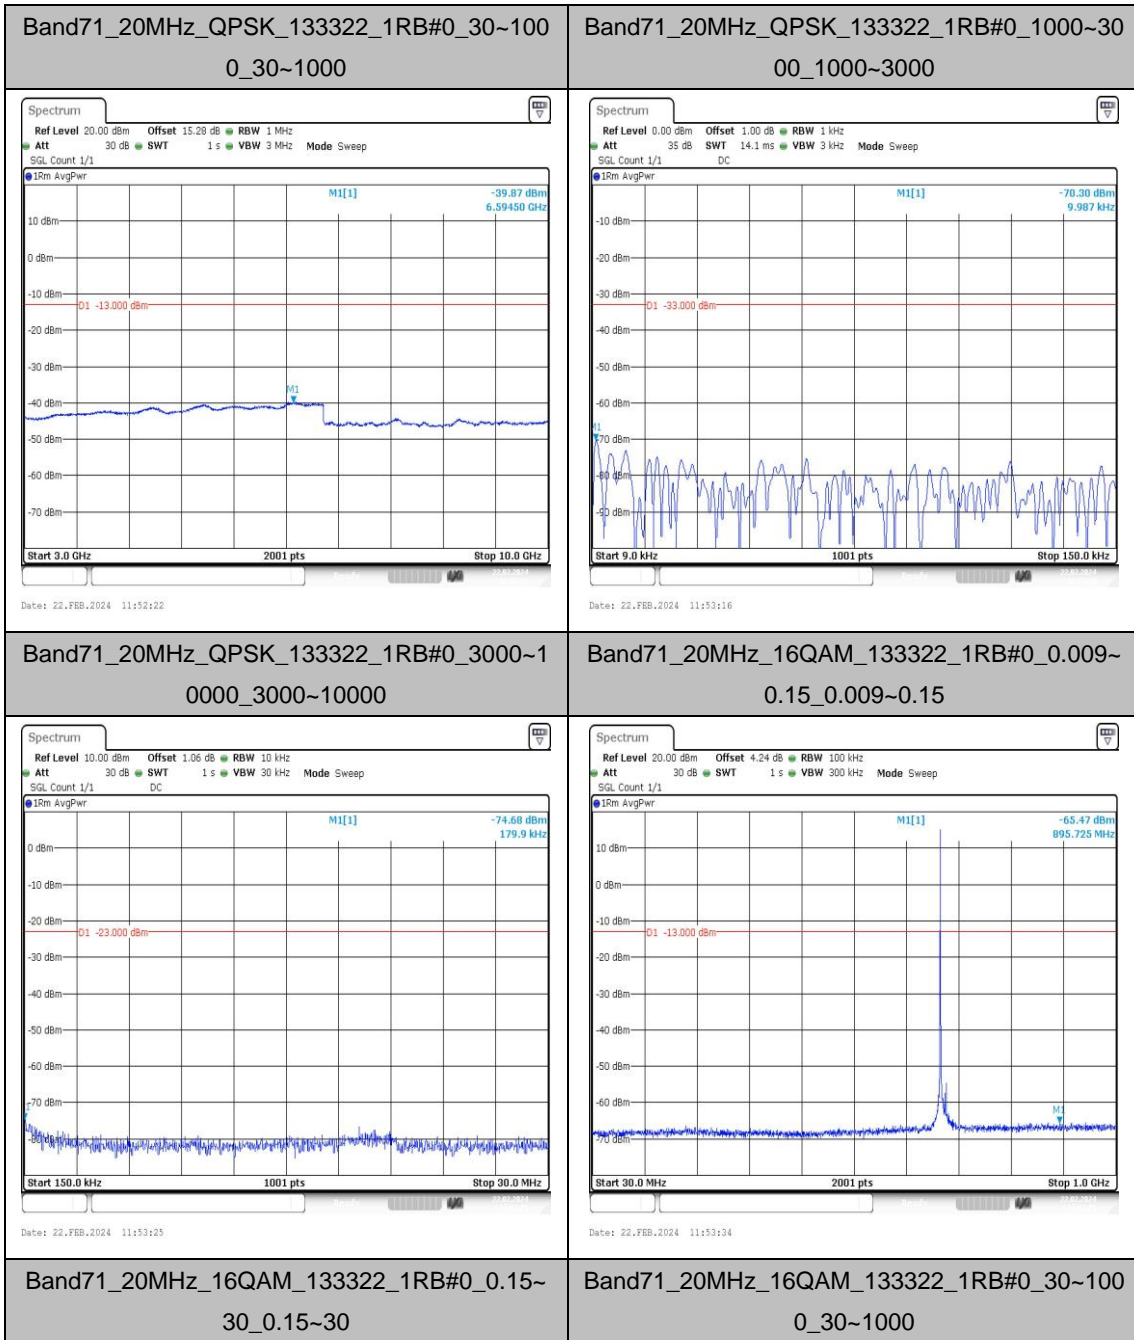

Band71_20MHz_QPSK_133322_1RB#0_0.009~0.15_0.009~0.15

Band71_20MHz_QPSK_133322_1RB#0_0.15~30_0.15~30

Date: 22.FEB.2024 11:52:03

Date: 22.FEB.2024 11:52:12

Band71_15MHz_16QAM_133397_1RB#0_1000~3000_1000~3000