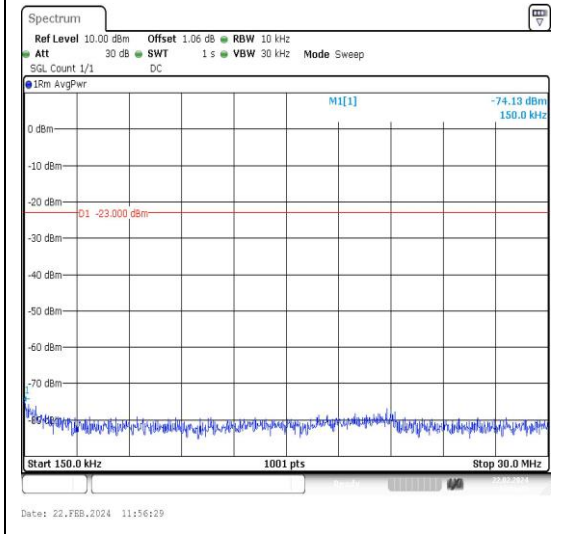

Band71_20MHz_QPSK_133372_1RB#0_3000~10000_3000~10000