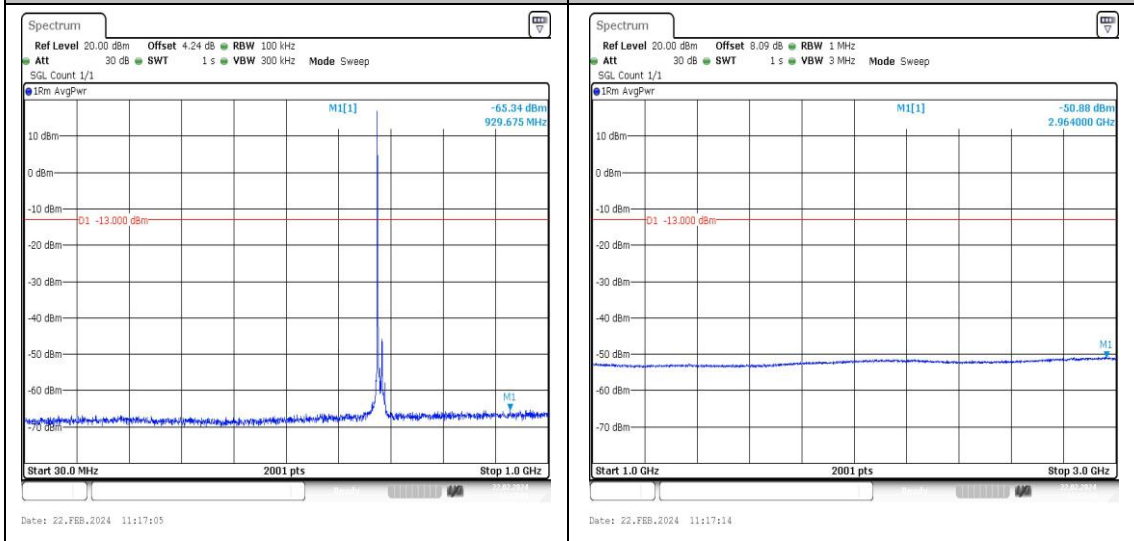

Band71_15MHz_QPSK_133397_1RB#0_0.009~0.15_0.009~0.15   **Band71_15MHz_QPSK_133397_1RB#0_0.15~30_0.15~30**