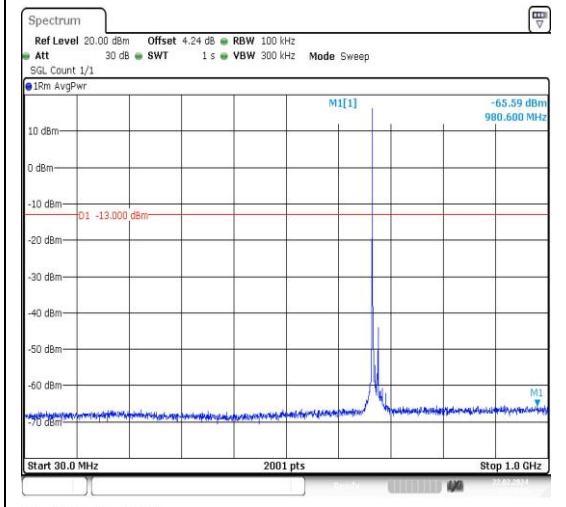

Band71_20MHz_QPSK_133322_1RB#0_0.009~0.15_0.009~0.15

Date: 22.FEB.2024 11:52:03