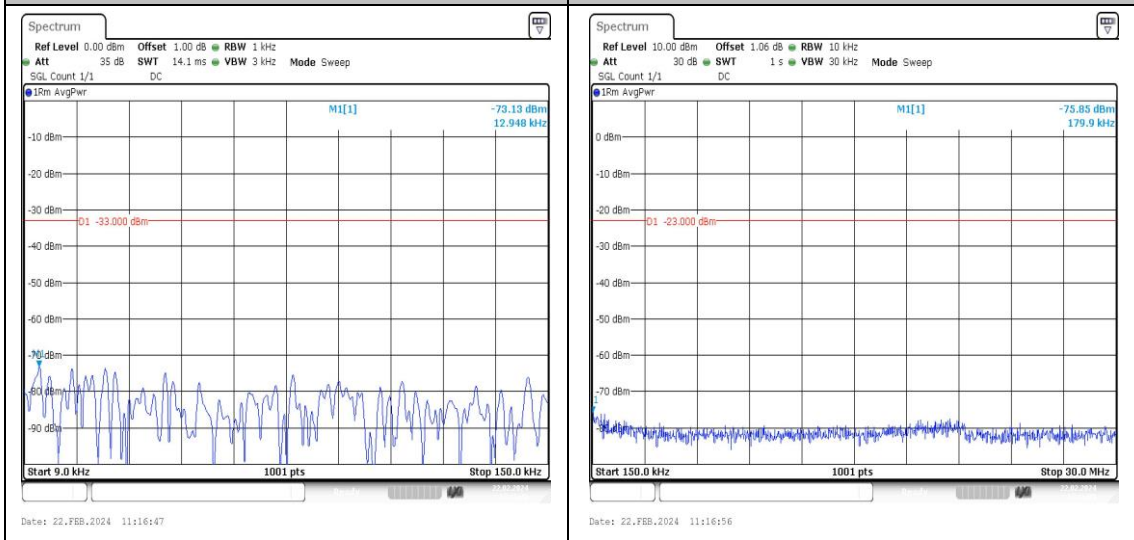

Band71_15MHz_16QAM_133297_1RB#0_1000~3000_1000~3000   **Band71_15MHz_16QAM_133297_1RB#0_3000~10000_3000~10000**