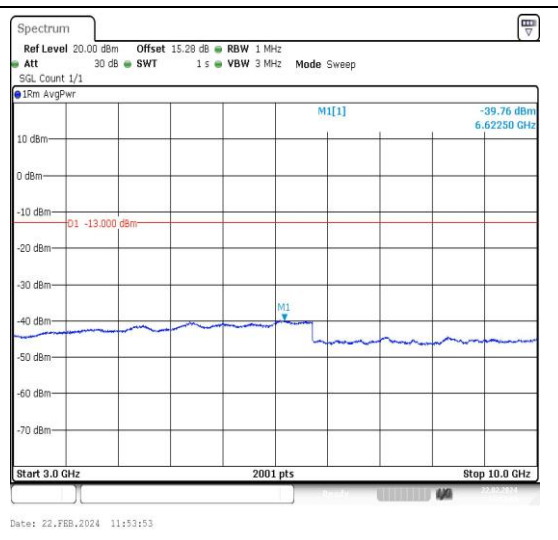

Band71_20MHz_QPSK_133322_1RB#0_0.009~0.15_0.009~0.15

Band71_20MHz_QPSK_133322_1RB#0_0.15~30_0.15~30

Date: 22.FEB.2024 11:52:03

Date: 22.FEB.2024 11:52:12

Band71_15MHz_16QAM_133397_1RB#0_1000~3000_1000~3000