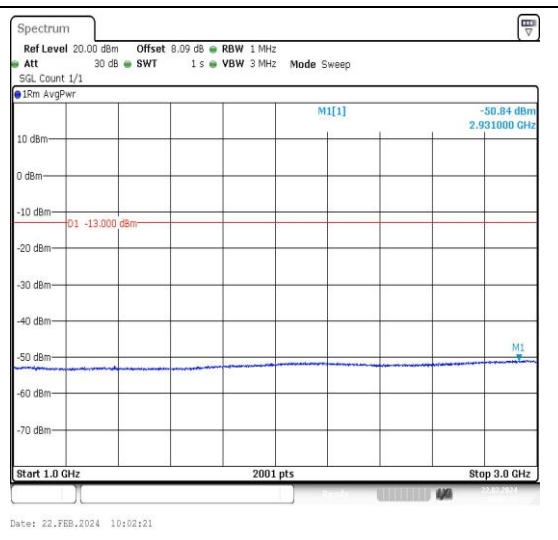

Test Graphs

Band71_5MHz_QPSK_133447_1RB#0_30~1000_30~1000

Band71_5MHz_QPSK_133447_1RB#0_1000~3000_0_1000~3000

Band71_10MHz_QPSK_133172_1RB#0_0.009~0.15_0.009~0.15

Band71_10MHz_QPSK_133172_1RB#0_0.15~30_0.15~30