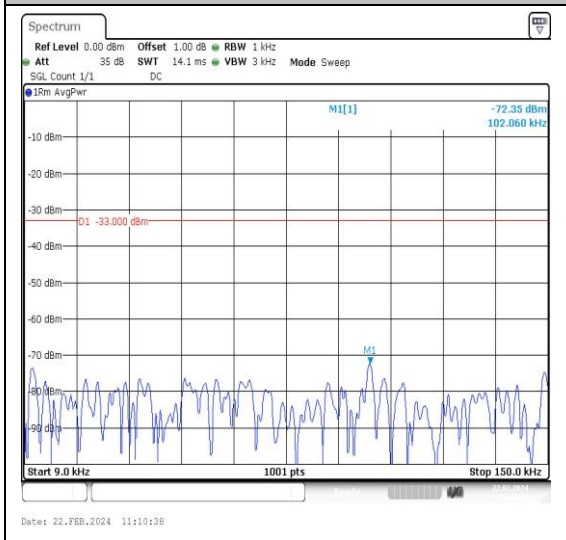

Band71_10MHz_QPSK_133172_1RB#0_0.009~0.15_0.009~0.15

Band71_10MHz_QPSK_133172_1RB#0_0.15~30_0.15~30

Band71_10MHz_QPSK_133422_1RB#0_30~100
 0_30~1000

Band71_10MHz_QPSK_133422_1RB#0_1000~30
 00_1000~3000

Band71_15MHz_QPSK_133197_1RB#0_0.009~0
 .15_0.009~0.15