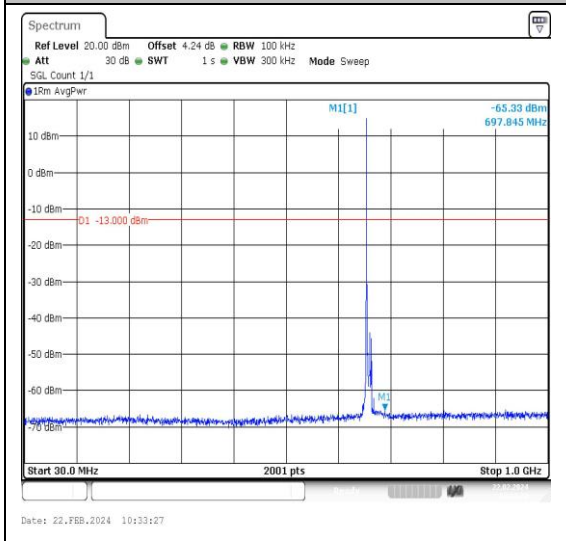

Test Graphs

Band71_5MHz_QPSK_133447_1RB#0_30~1000_30~1000

Band71_5MHz_QPSK_133447_1RB#0_1000~3000_0_1000~3000

Band71_10MHz_QPSK_133172_1RB#0_0.009~0.15_0.009~0.15

Band71_10MHz_QPSK_133172_1RB#0_0.15~30_0.15~30