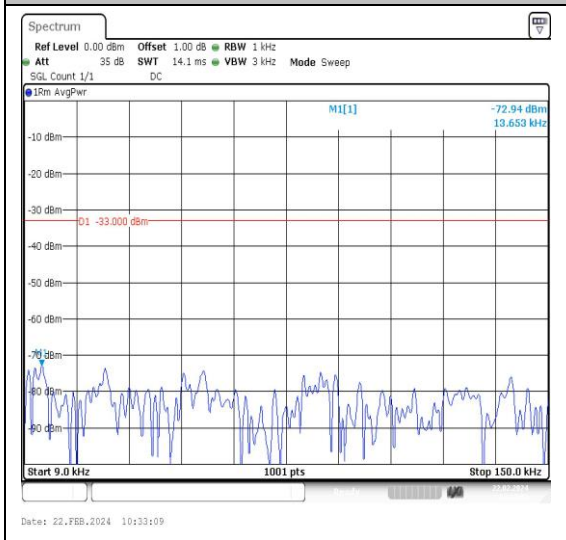

Test Graphs

Band71_5MHz_QPSK_133447_1RB#0_30~1000_30~1000

Band71_5MHz_QPSK_133447_1RB#0_1000~3000_0_1000~3000

Band71_10MHz_QPSK_133172_1RB#0_0.009~0.15_0.009~0.15

Band71_10MHz_QPSK_133172_1RB#0_0.15~30_0.15~30