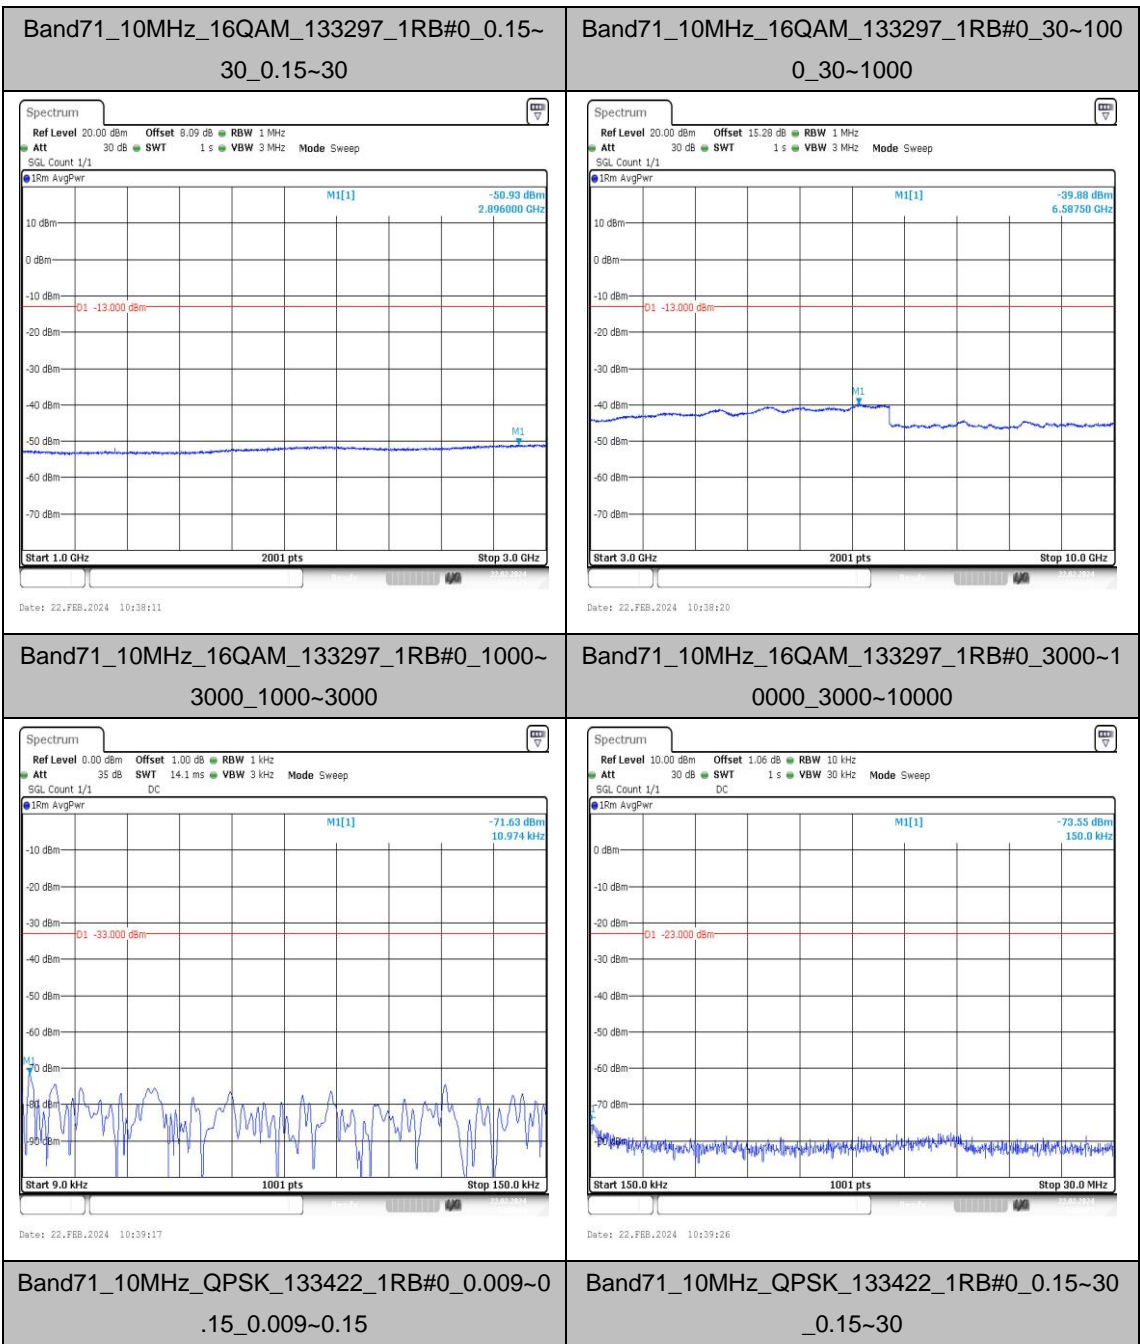

Test Graphs

Band71_5MHz_QPSK_133447_1RB#0_30~1000_30~1000

Band71_5MHz_QPSK_133447_1RB#0_1000~3000_0_1000~3000

Band71_10MHz_QPSK_133172_1RB#0_0.009~0.15_0.009~0.15

Band71_10MHz_QPSK_133172_1RB#0_0.15~30_0.15~30

Band71_10MHz_QPSK_133172_1RB#0_0.009~0.15_0.009~0.15

Band71_10MHz_QPSK_133172_1RB#0_0.15~30_0.15~30

Band71_10MHz_QPSK_133422_1RB#0_30~100
 0_30~1000

Band71_10MHz_QPSK_133422_1RB#0_1000~30
 00_1000~3000

Band71_15MHz_QPSK_133197_1RB#0_0.009~0
 .15_0.009~0.15