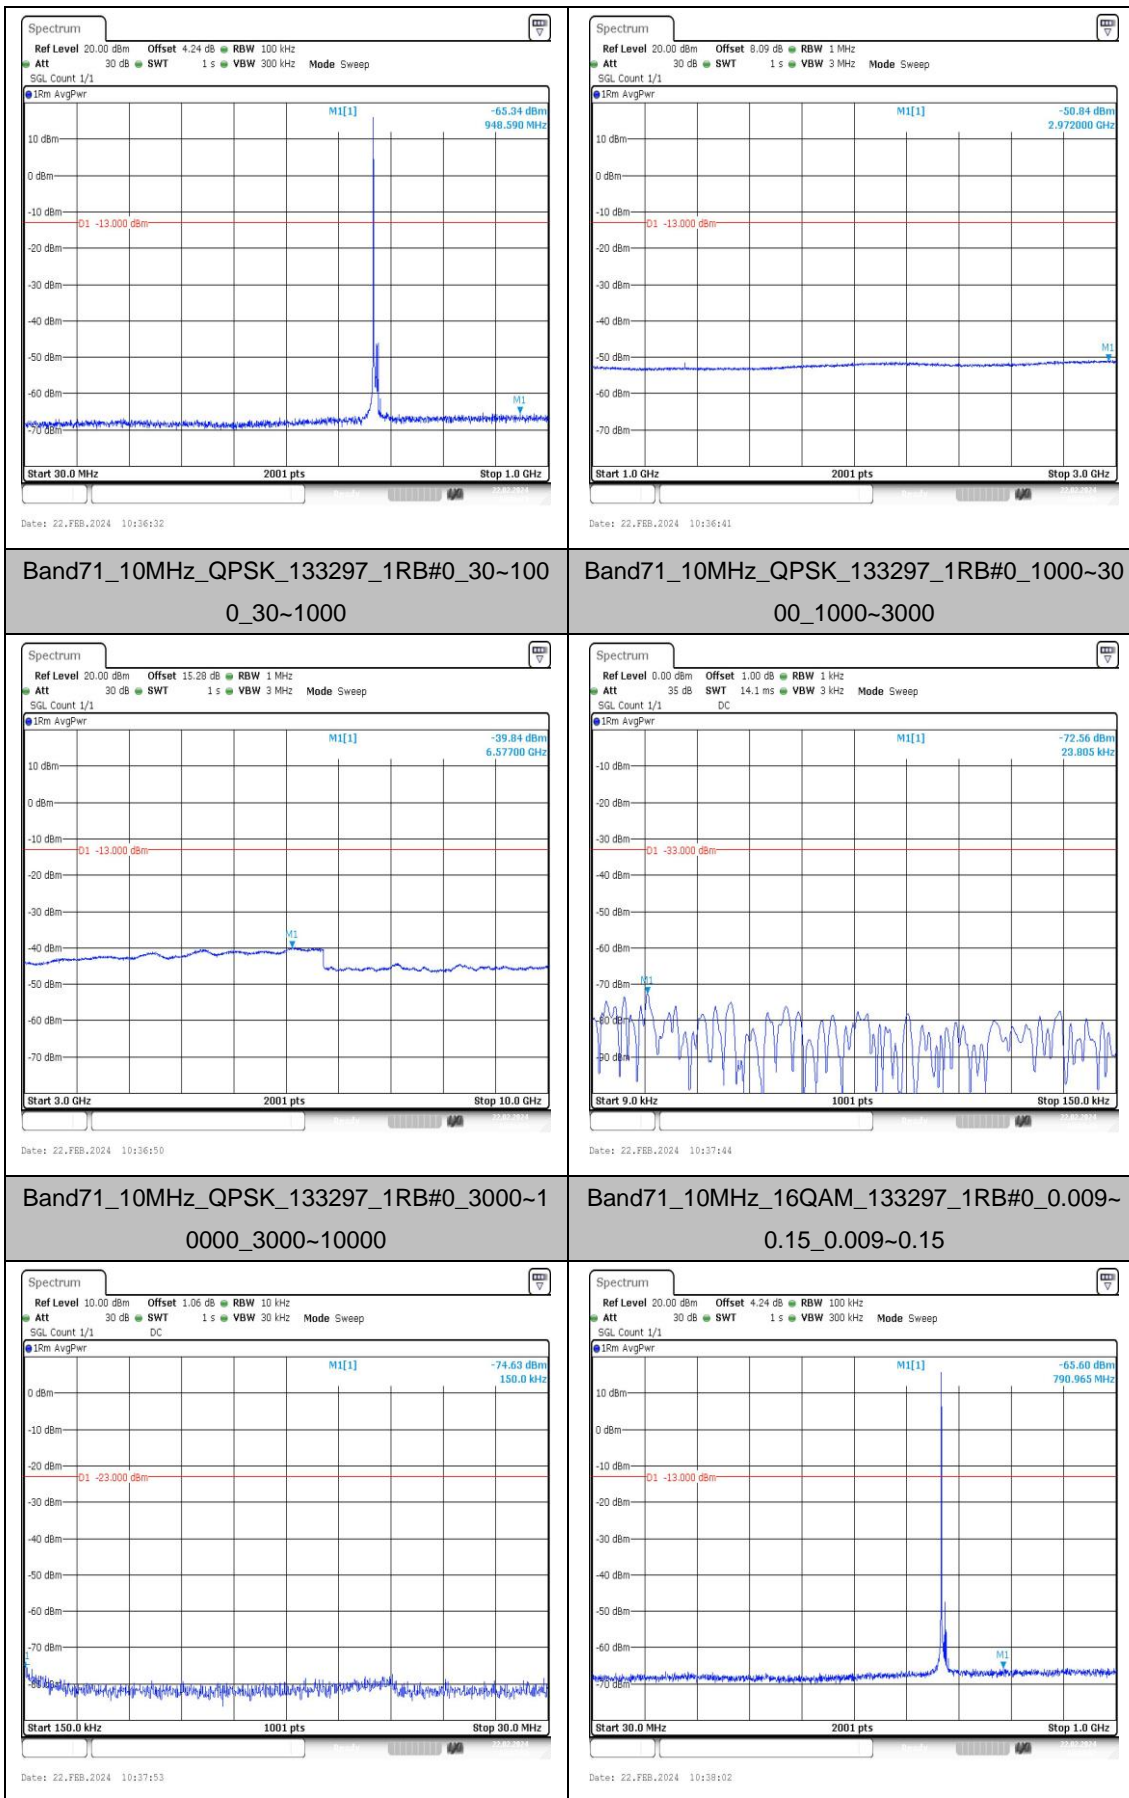

Test Graphs

Band71_5MHz_QPSK_133447_1RB#0_30~1000_30~1000

Band71_5MHz_QPSK_133447_1RB#0_1000~3000_0_1000~3000

Band71_10MHz_QPSK_133172_1RB#0_0.009~0.15_0.009~0.15

Band71_10MHz_QPSK_133172_1RB#0_0.15~30_0.15~30

Band71_10MHz_QPSK_133172_1RB#0_0.009~0.15_0.009~0.15

Band71_10MHz_QPSK_133172_1RB#0_0.15~30_0.15~30

Band71_10MHz_QPSK_133422_1RB#0_30~100
 0_30~1000

Band71_10MHz_QPSK_133422_1RB#0_1000~30
 00_1000~3000

Band71_15MHz_QPSK_133197_1RB#0_0.009~0
 .15_0.009~0.15