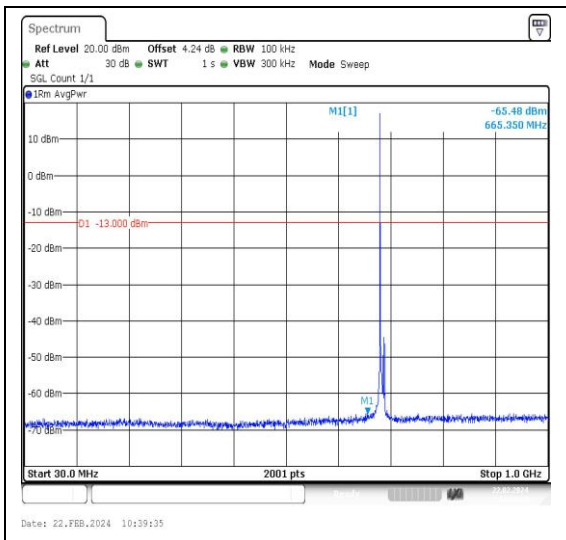

Band71_10MHz_QPSK_133172_1RB#0_0.009~0.15_0.009~0.15

Band71_10MHz_QPSK_133172_1RB#0_0.15~30_0.15~30

Band71_10MHz_QPSK_133422_1RB#0_30~100
 0_30~1000

Band71_10MHz_QPSK_133422_1RB#0_1000~30
 00_1000~3000

Band71_15MHz_QPSK_133197_1RB#0_0.009~0
 .15_0.009~0.15