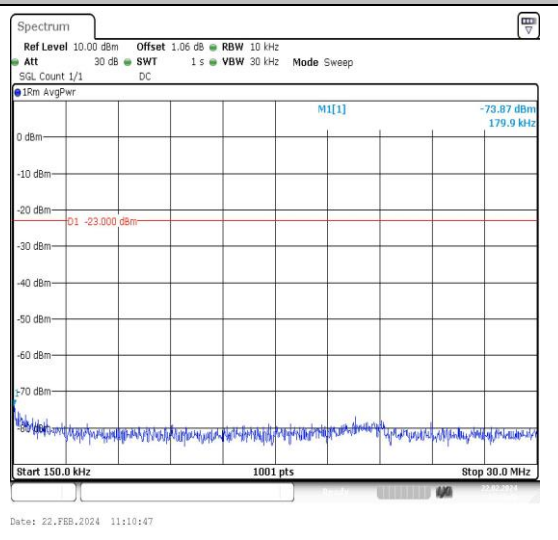

Band71_10MHz_QPSK_133172_1RB#0_0.009~0.15_0.009~0.15

Band71_10MHz_QPSK_133172_1RB#0_0.15~30_0.15~30

Band71_10MHz_QPSK_133422_1RB#0_30~100
 0_30~1000

Band71_10MHz_QPSK_133422_1RB#0_1000~30
 00_1000~3000

Band71_15MHz_QPSK_133197_1RB#0_0.009~0
 .15_0.009~0.15