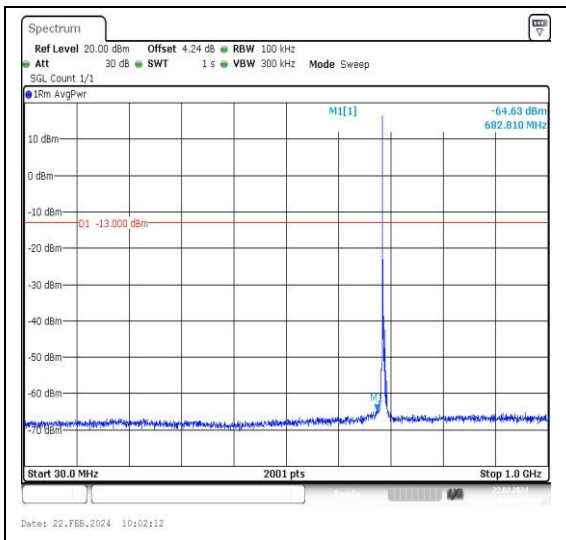

Test Graphs

Band71_5MHz_QPSK_133447_1RB#0_30~1000_30~1000

Band71_5MHz_QPSK_133447_1RB#0_1000~3000_0_1000~3000

Band71_10MHz_QPSK_133172_1RB#0_0.009~0.15_0.009~0.15

Band71_10MHz_QPSK_133172_1RB#0_0.15~30_0.15~30