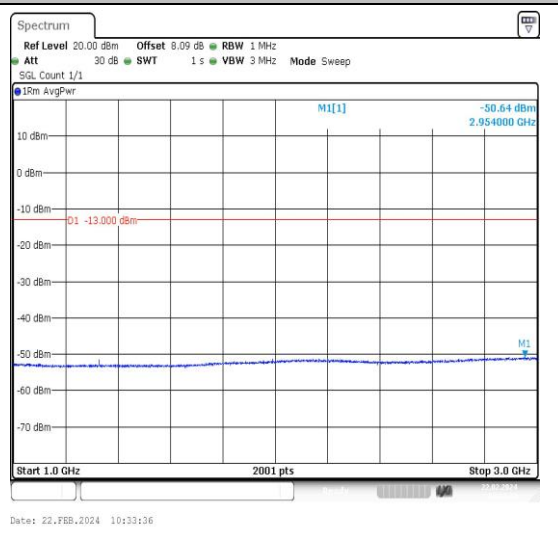

Band71_10MHz_QPSK_133172_1RB#0_0.15~30_0.15~30

Band71_10MHz_QPSK_133172_1RB#0_0.15~30_0.15~30