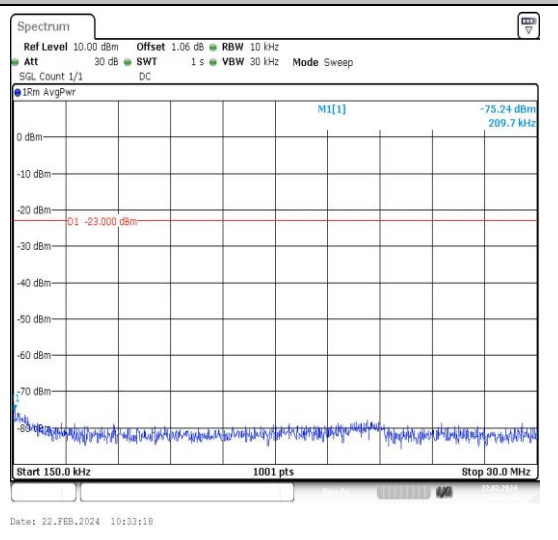

Test Graphs

Band71_5MHz_QPSK_133447_1RB#0_30~1000_30~1000

Band71_5MHz_QPSK_133447_1RB#0_1000~3000_0_1000~3000

Band71_10MHz_QPSK_133172_1RB#0_0.009~0.15_0.009~0.15

Band71_10MHz_QPSK_133172_1RB#0_0.15~30_0.15~30