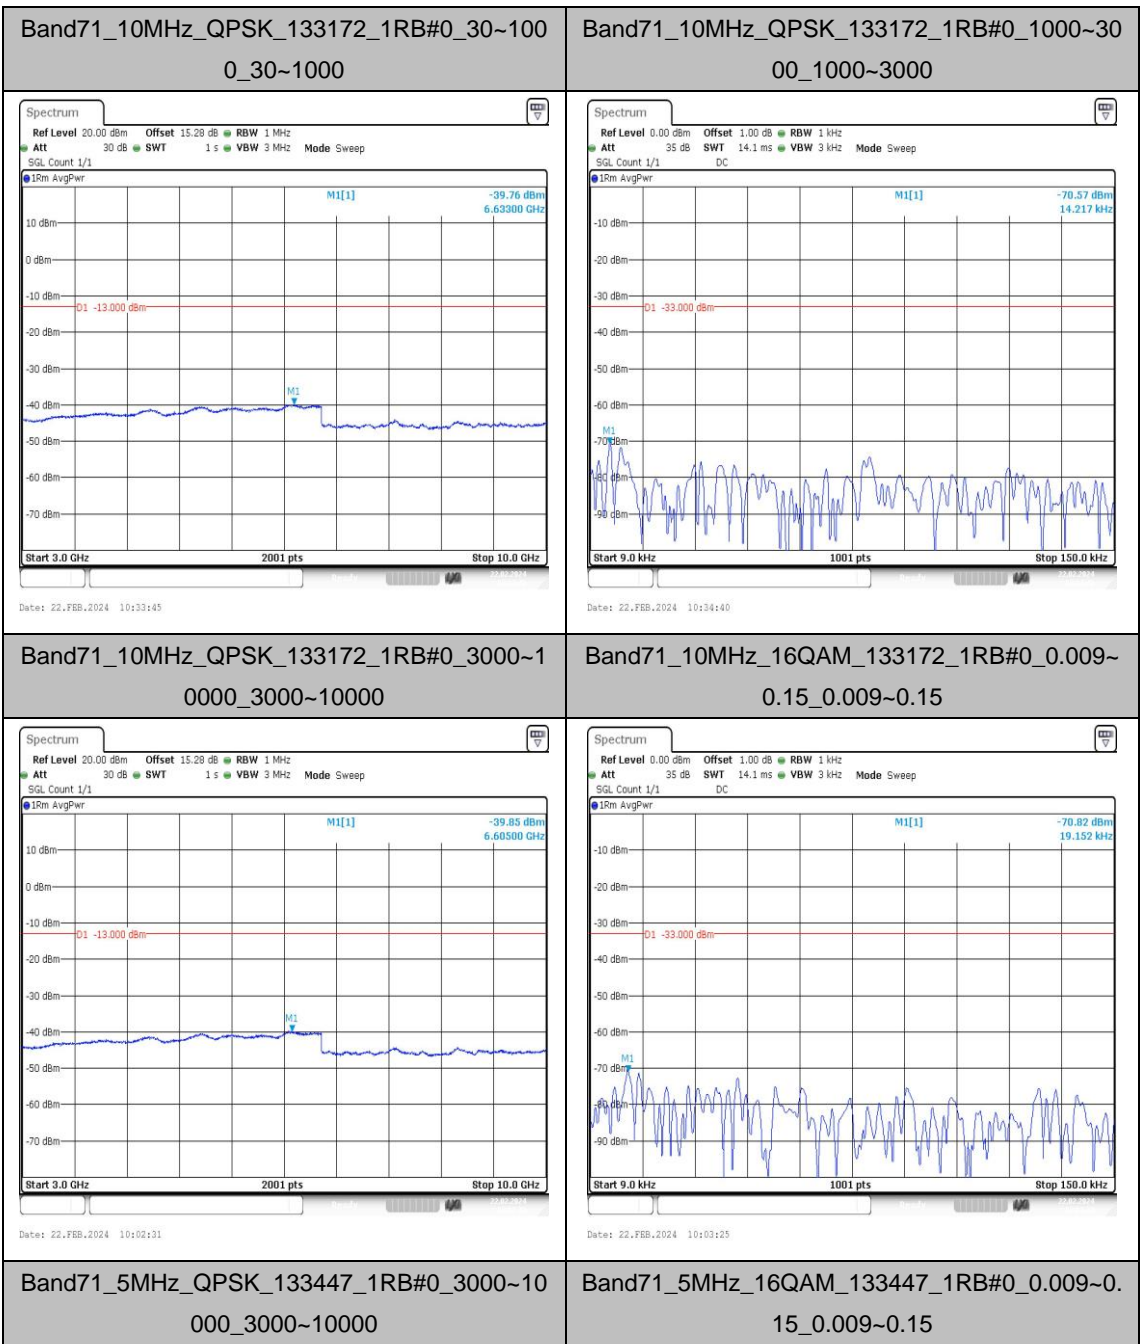

Band71_10MHz_QPSK_133172_1RB#0_0.009~0.15_0.009~0.15

Band71_10MHz_QPSK_133172_1RB#0_0.15~30_0.15~30