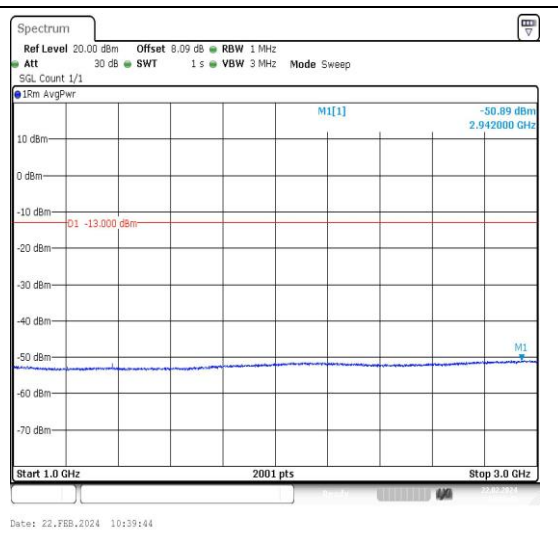

Band71_10MHz_QPSK_133172_1RB#0_0.009~0.15_0.009~0.15

Band71_10MHz_QPSK_133172_1RB#0_0.15~30_0.15~30

Band71_10MHz_QPSK_133422_1RB#0_30~100
 0_30~1000

Band71_10MHz_QPSK_133422_1RB#0_1000~30
 00_1000~3000

Band71_15MHz_QPSK_133197_1RB#0_0.009~0
 .15_0.009~0.15