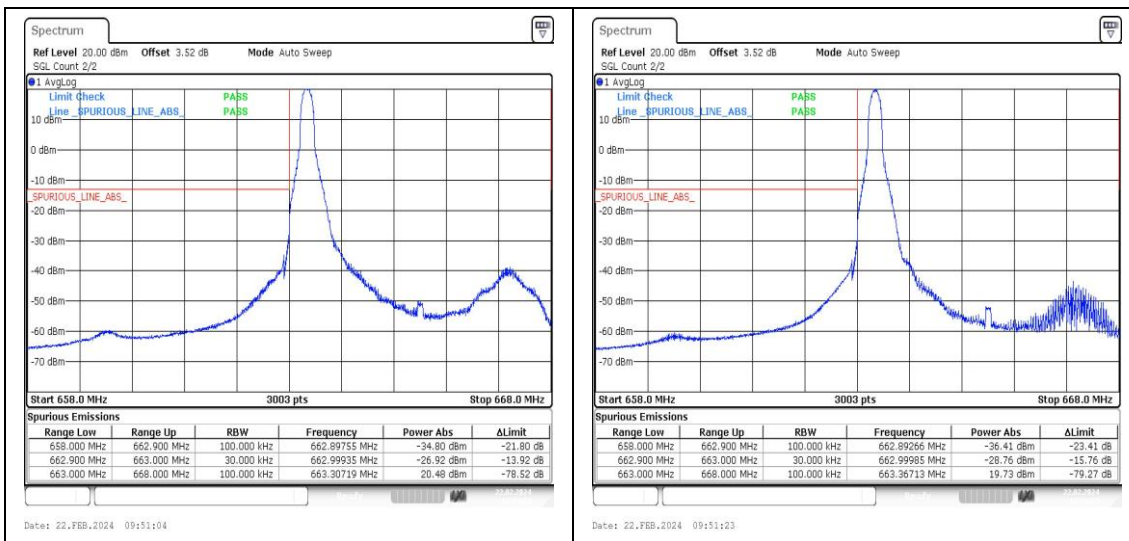

Test Graphs

Band71_5MHz_QPSK_133147_1RB#0

Band71_5MHz_16QAM_133147_1RB#0