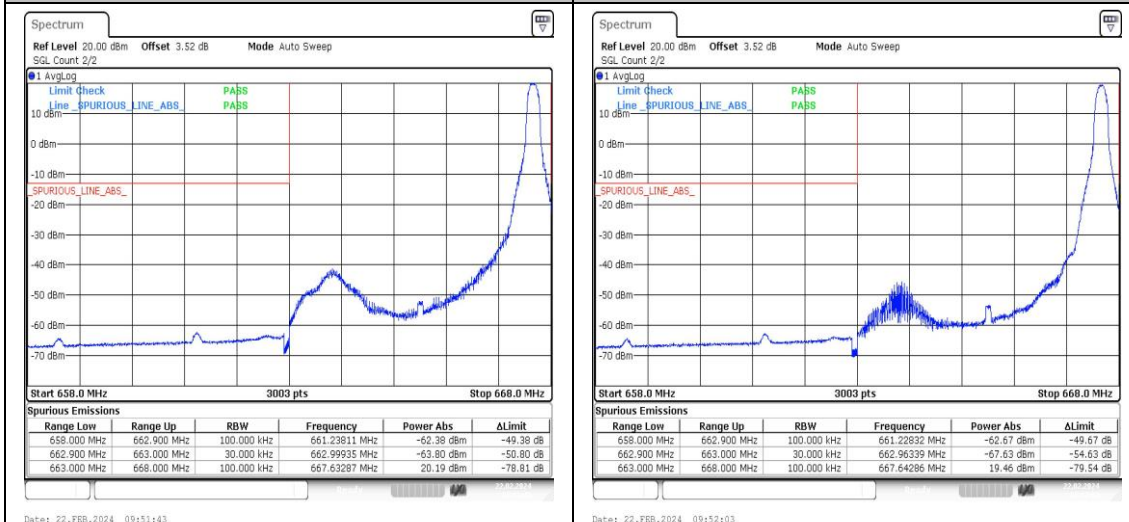

Band71_5MHz_QPSK_133147_1RB#24

Band71_5MHz_16QAM_133147_1RB#24