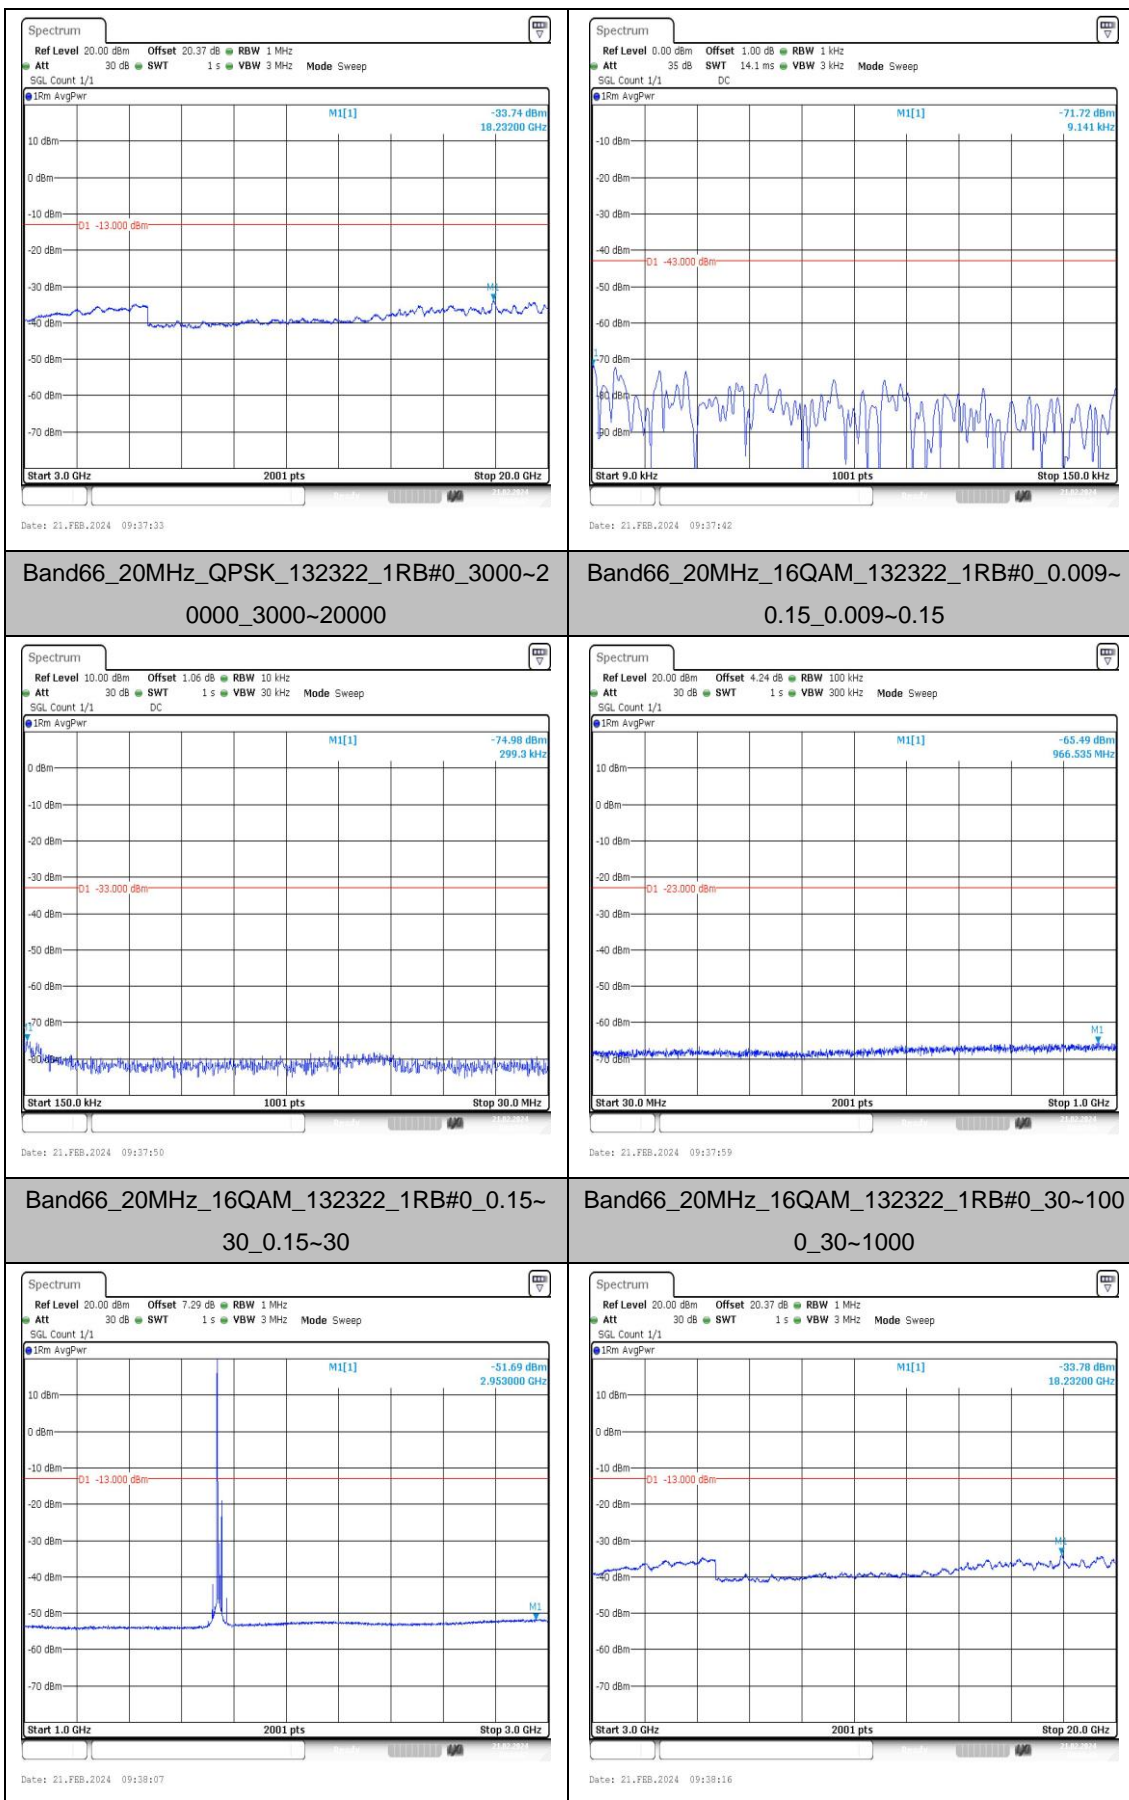

Band66\_20MHz\_QPSK\_132072\_1RB#0\_3000~20000\_3000~20000

Band66\_20MHz\_16QAM\_132072\_1RB#0\_0.009~0.15\_0.009~0.15

Band66\_20MHz\_16QAM\_132072\_1RB#0\_0.15~30\_0.15~30

Band66\_20MHz\_16QAM\_132072\_1RB#0\_30~1000\_30~1000