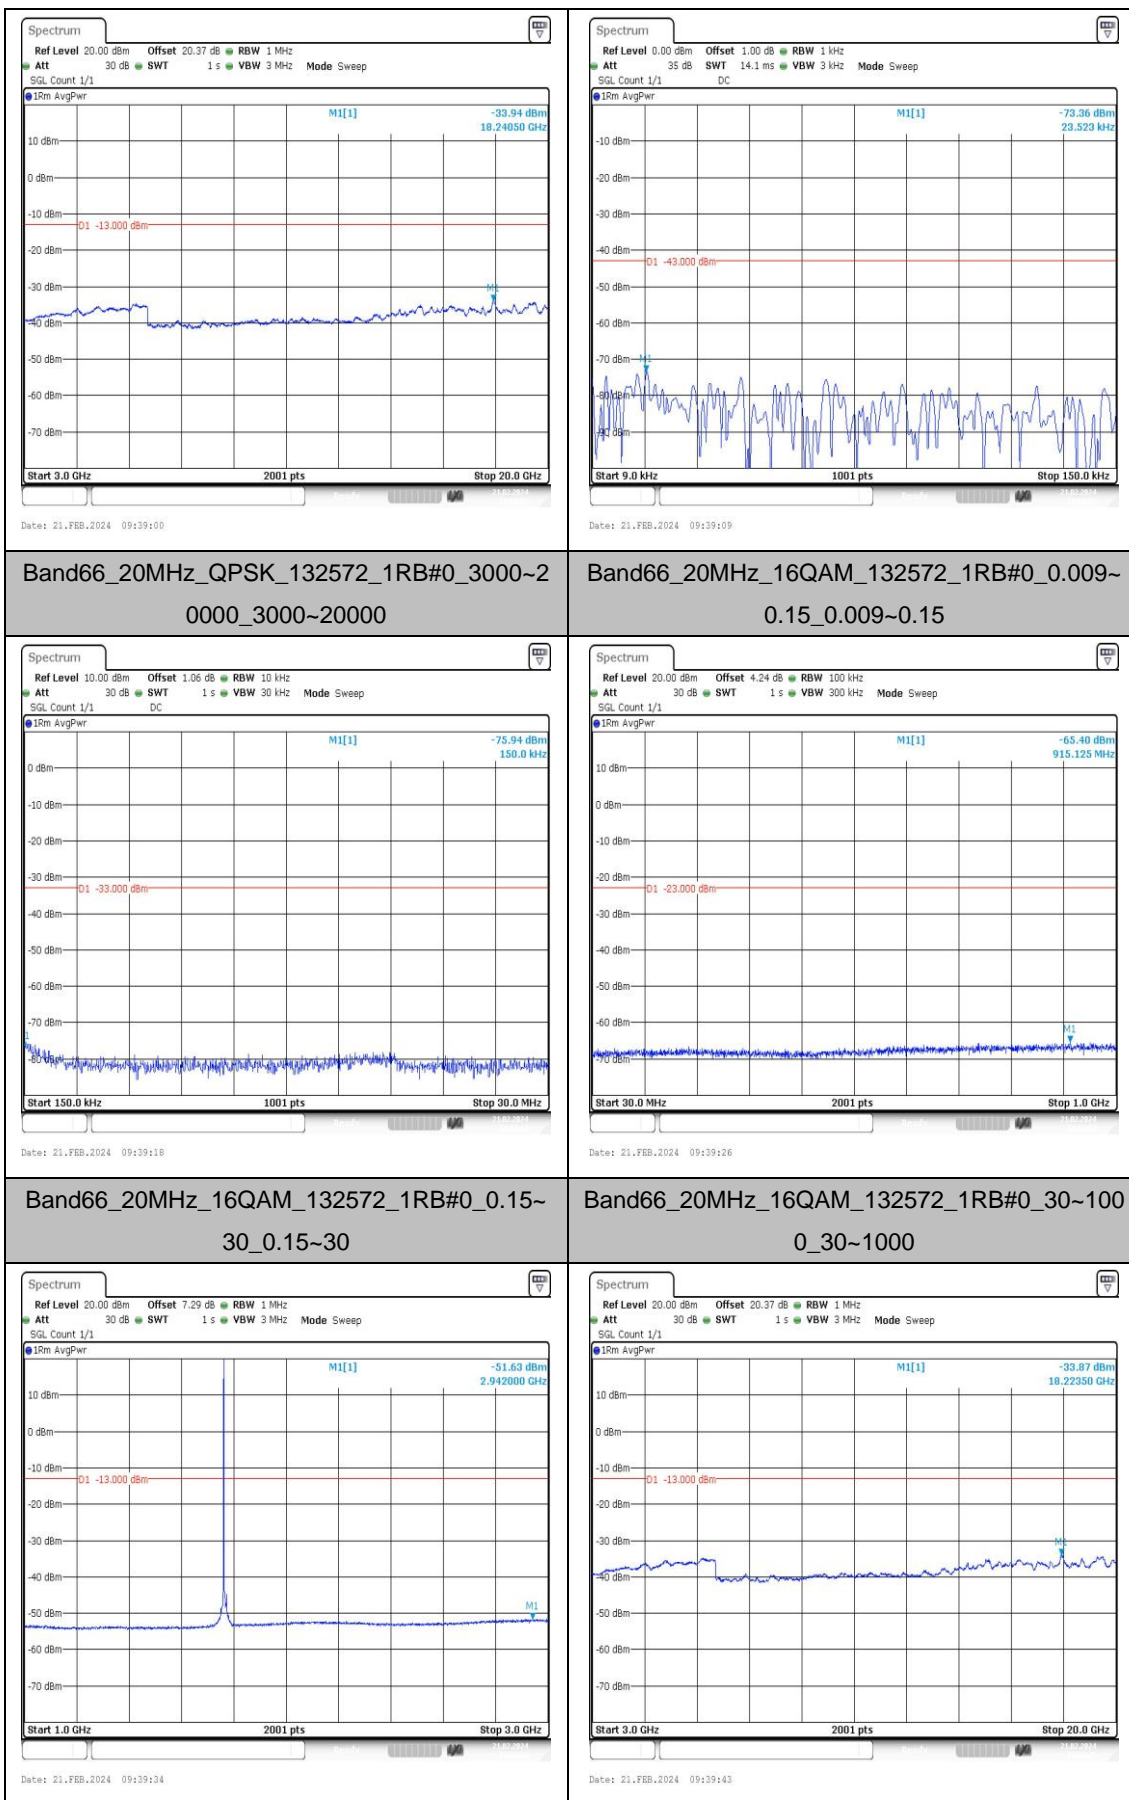

Band66\_20MHz\_QPSK\_132072\_1RB#0\_3000~20000\_3000~20000

Band66\_20MHz\_16QAM\_132072\_1RB#0\_0.009~0.15\_0.009~0.15

Band66\_20MHz\_16QAM\_132072\_1RB#0\_0.15~30\_0.15~30

Band66\_20MHz\_16QAM\_132072\_1RB#0\_30~1000\_30~1000