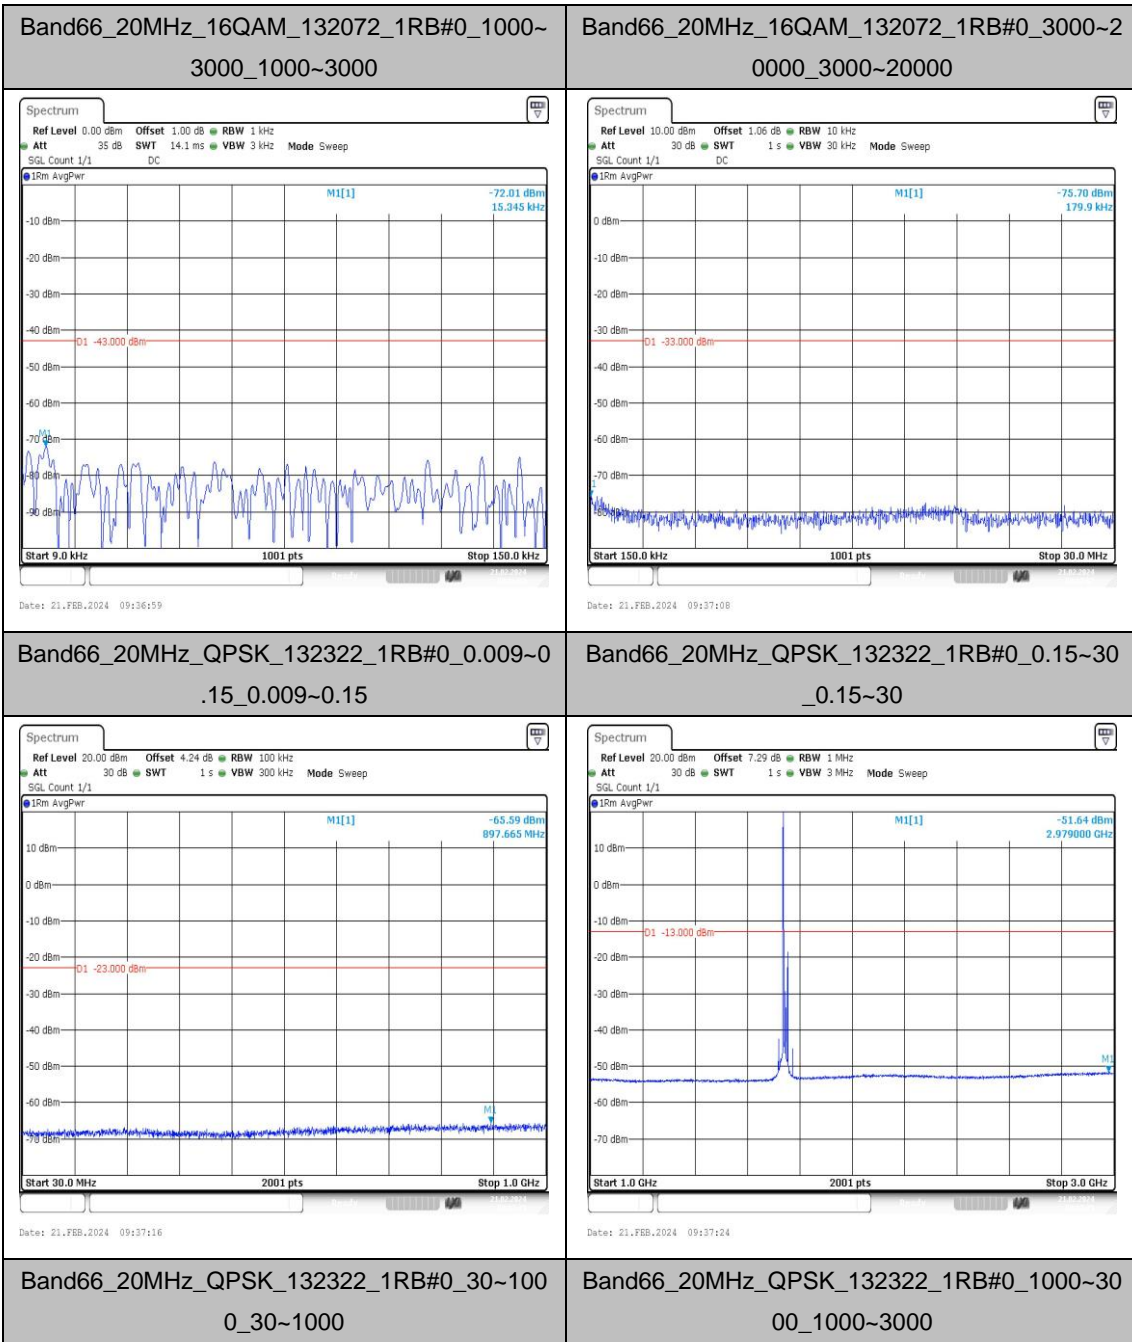

Band66\_20MHz\_QPSK\_132072\_1RB#0\_3000~20000\_3000~20000

Band66\_20MHz\_16QAM\_132072\_1RB#0\_0.009~0.15\_0.009~0.15

Band66\_20MHz\_16QAM\_132072\_1RB#0\_0.15~30\_0.15~30

Band66\_20MHz\_16QAM\_132072\_1RB#0\_30~1000\_30~1000