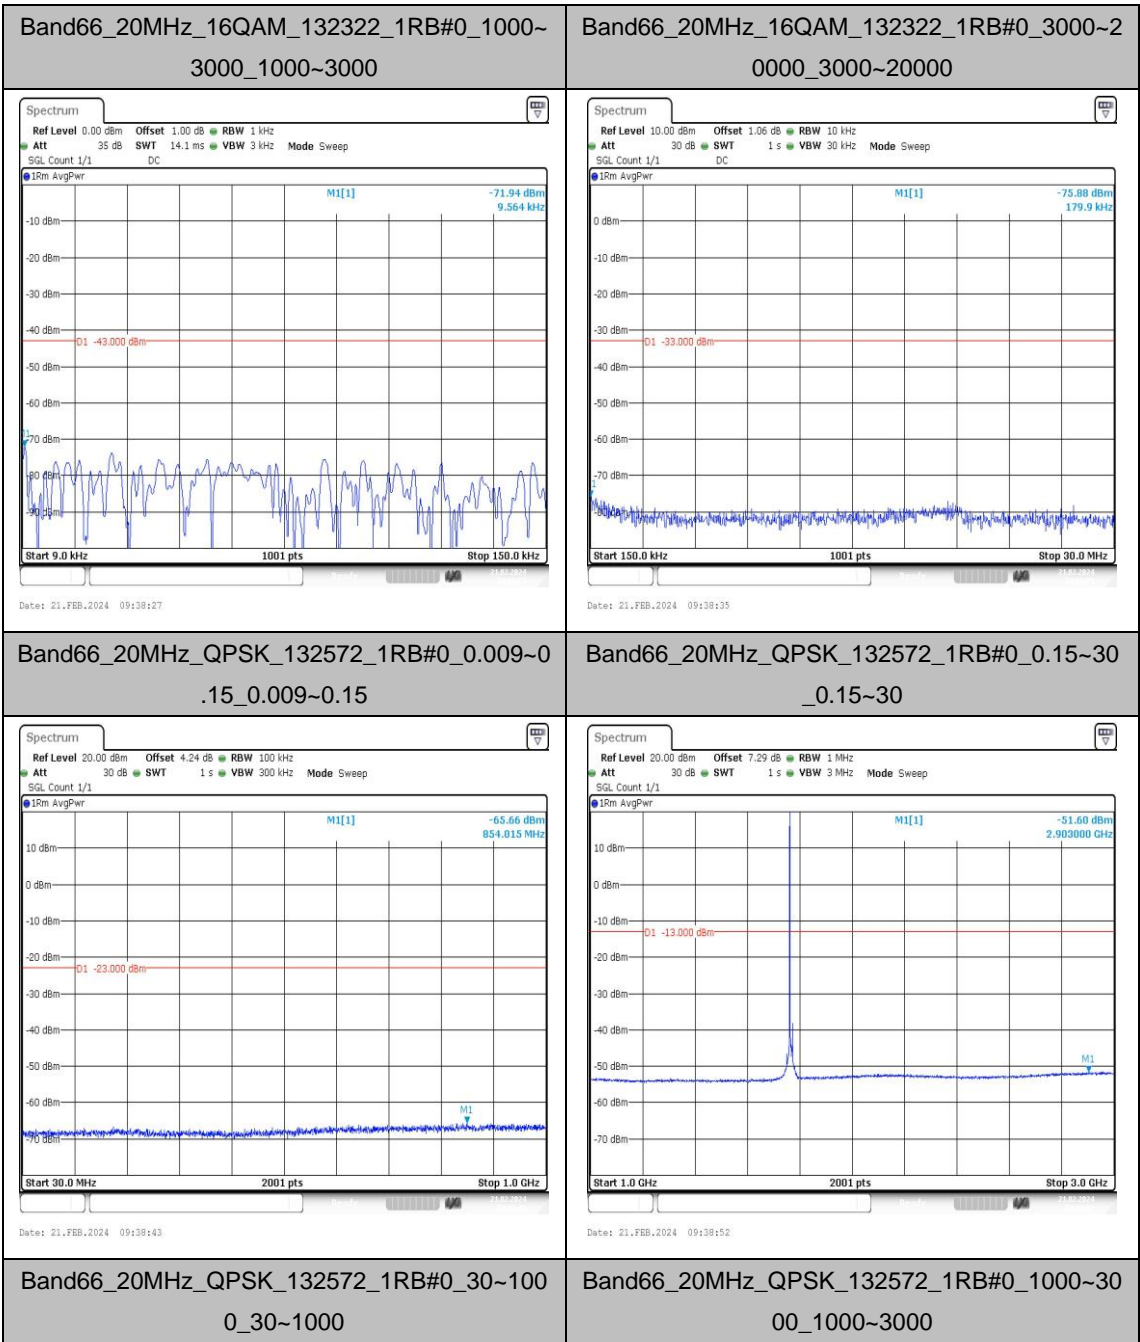

Band66\_20MHz\_QPSK\_132072\_1RB#0\_3000~20000\_3000~20000

Band66\_20MHz\_16QAM\_132072\_1RB#0\_0.009~0.15\_0.009~0.15

Band66\_20MHz\_16QAM\_132072\_1RB#0\_0.15~30\_0.15~30

Band66\_20MHz\_16QAM\_132072\_1RB#0\_30~1000\_30~1000