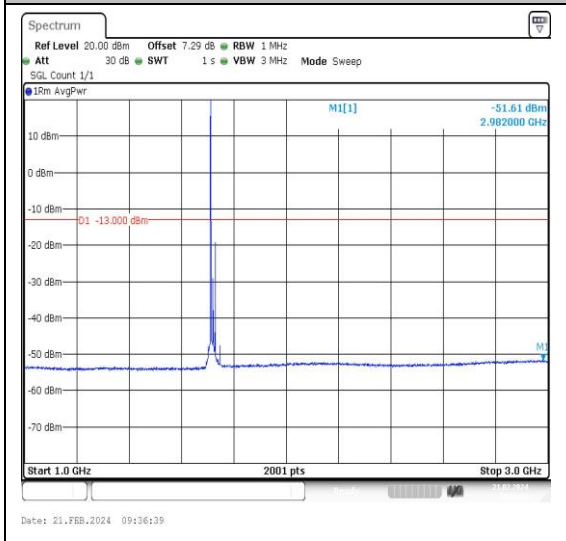

Band66\_20MHz\_QPSK\_132072\_1RB#0\_3000~20000\_3000~20000

Band66\_20MHz\_16QAM\_132072\_1RB#0\_0.009~0.15\_0.009~0.15

Band66\_20MHz\_16QAM\_132072\_1RB#0\_0.15~30\_0.15~30

Band66\_20MHz\_16QAM\_132072\_1RB#0\_30~1000\_30~1000