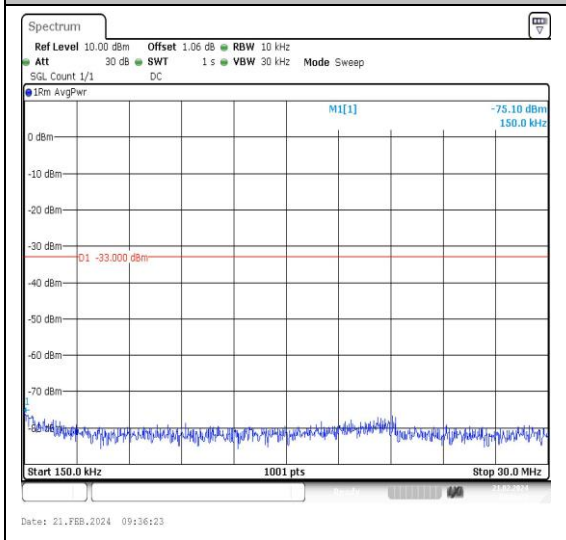

Band66\_20MHz\_QPSK\_132072\_1RB#0\_3000~20000\_3000~20000

Band66\_20MHz\_16QAM\_132072\_1RB#0\_0.009~0.15\_0.009~0.15

Band66\_20MHz\_16QAM\_132072\_1RB#0\_0.15~30\_0.15~30

Band66\_20MHz\_16QAM\_132072\_1RB#0\_30~1000\_30~1000