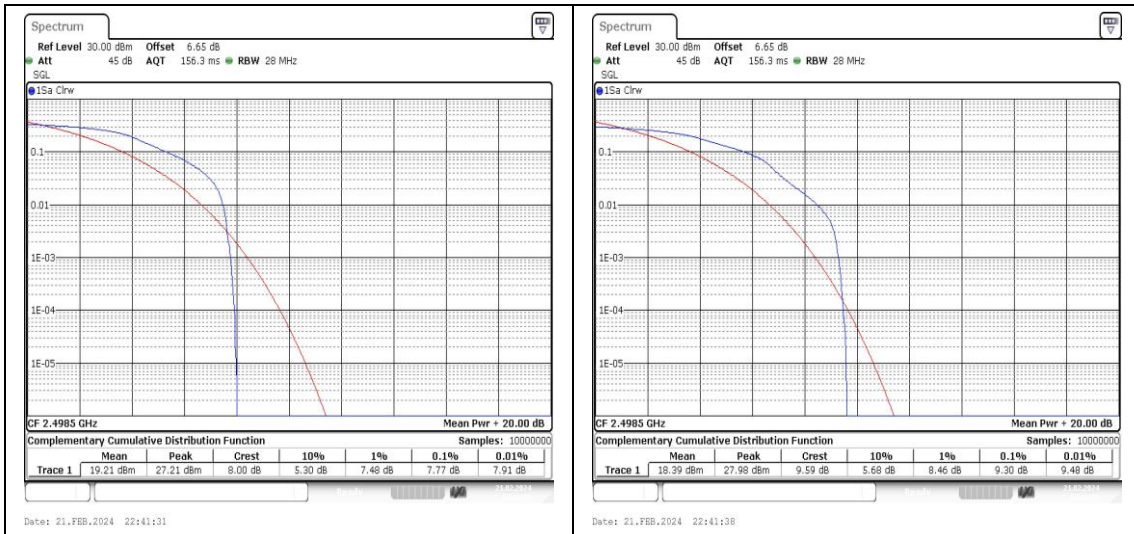

Test Graphs

Band41-5MHz-QPSK-39675-1RB#0-PASS   **Band41-5MHz-16QAM-39675-1RB#0-PASS**