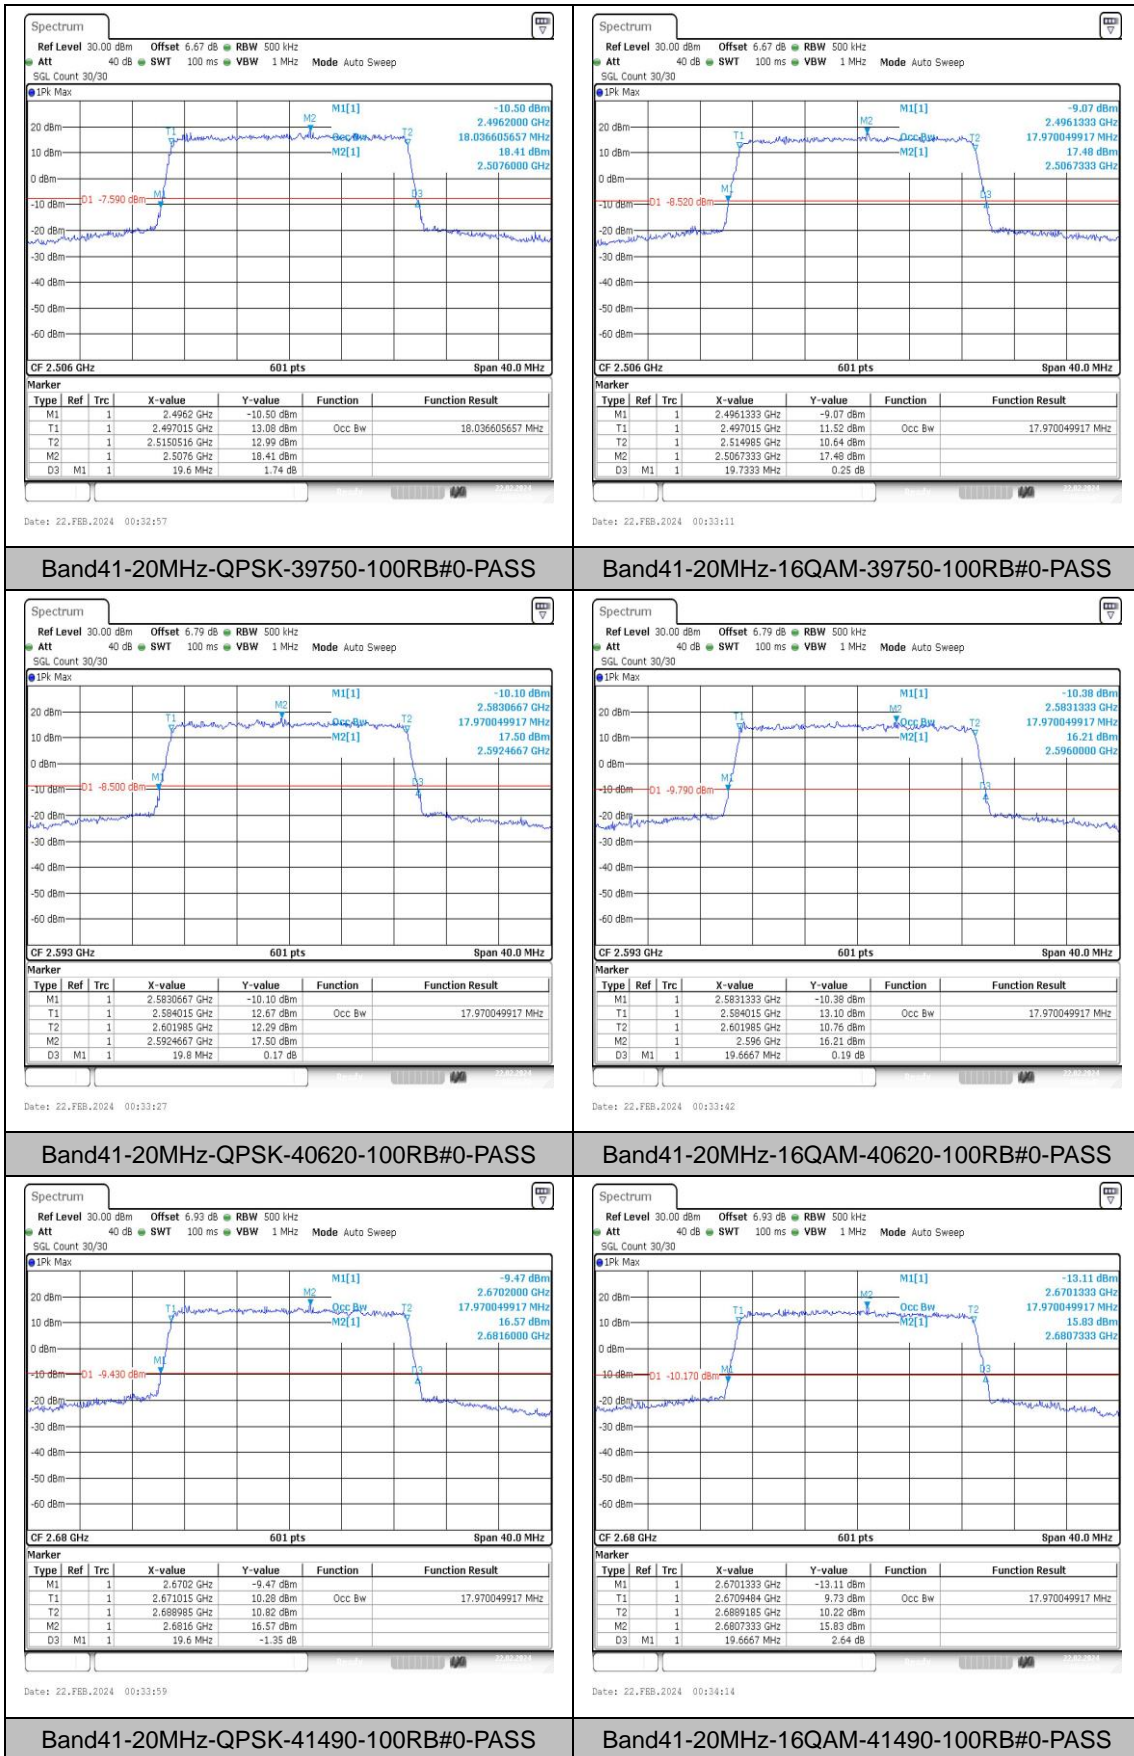

Band41-15MHz-QPSK-41515-75RB#0-PASS   **Band41-15MHz-16QAM-41515-75RB#0-PASS**