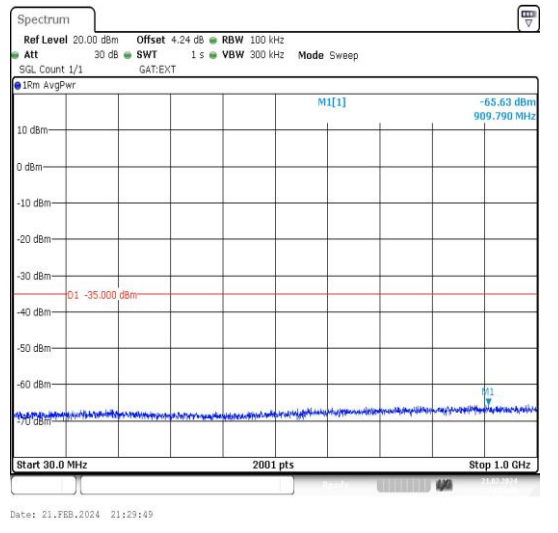

Band38_20MHz_16QAM_37850_1RB#0_30~1000

Band38_20MHz_16QAM_37850_1RB#0_0.009~0.15