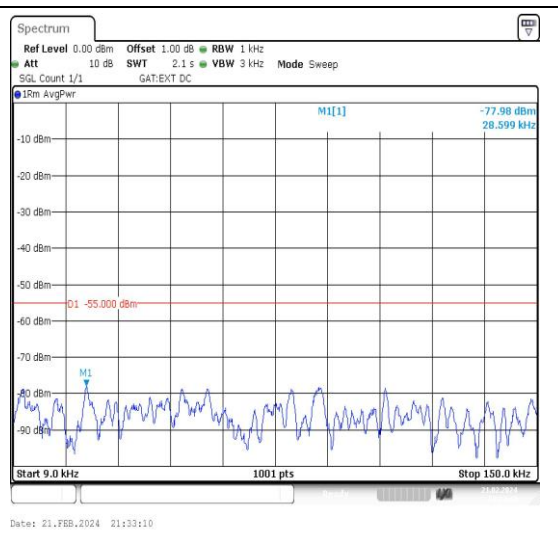

**Band38\_20MHz\_16QAM\_37850\_1RB#0\_0.009~0.15**

**Band38\_20MHz\_16QAM\_37850\_1RB#0\_0.15~30**

**Band38\_20MHz\_16QAM\_37850\_1RB#0\_30~1000**

**Band38\_20MHz\_QPSK\_38000\_1RB#0\_20000~27000**

**Band38\_20MHz\_16QAM\_38000\_1RB#0\_0.009~0.15**