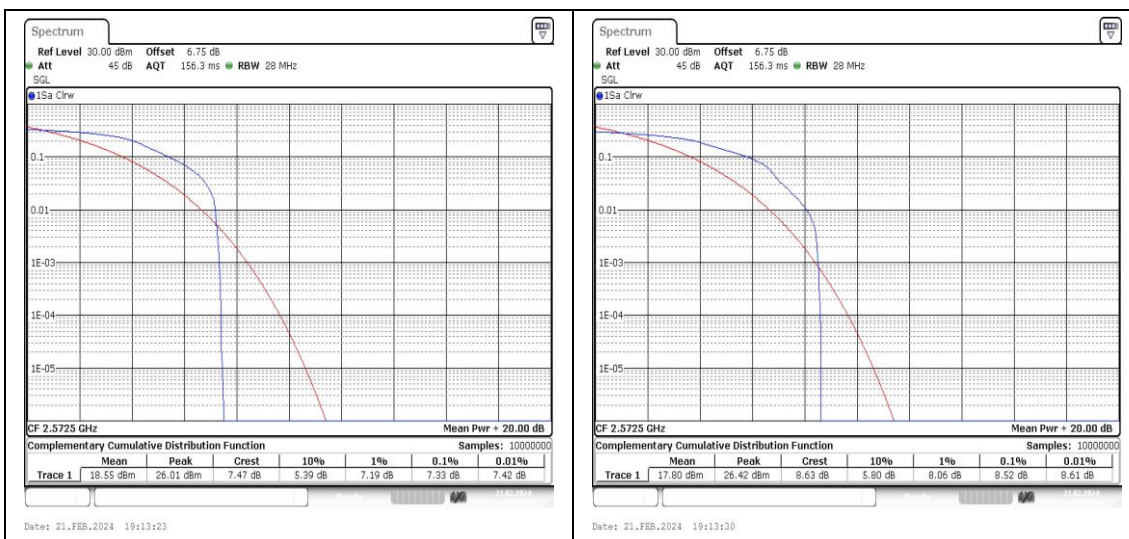

Test Graphs