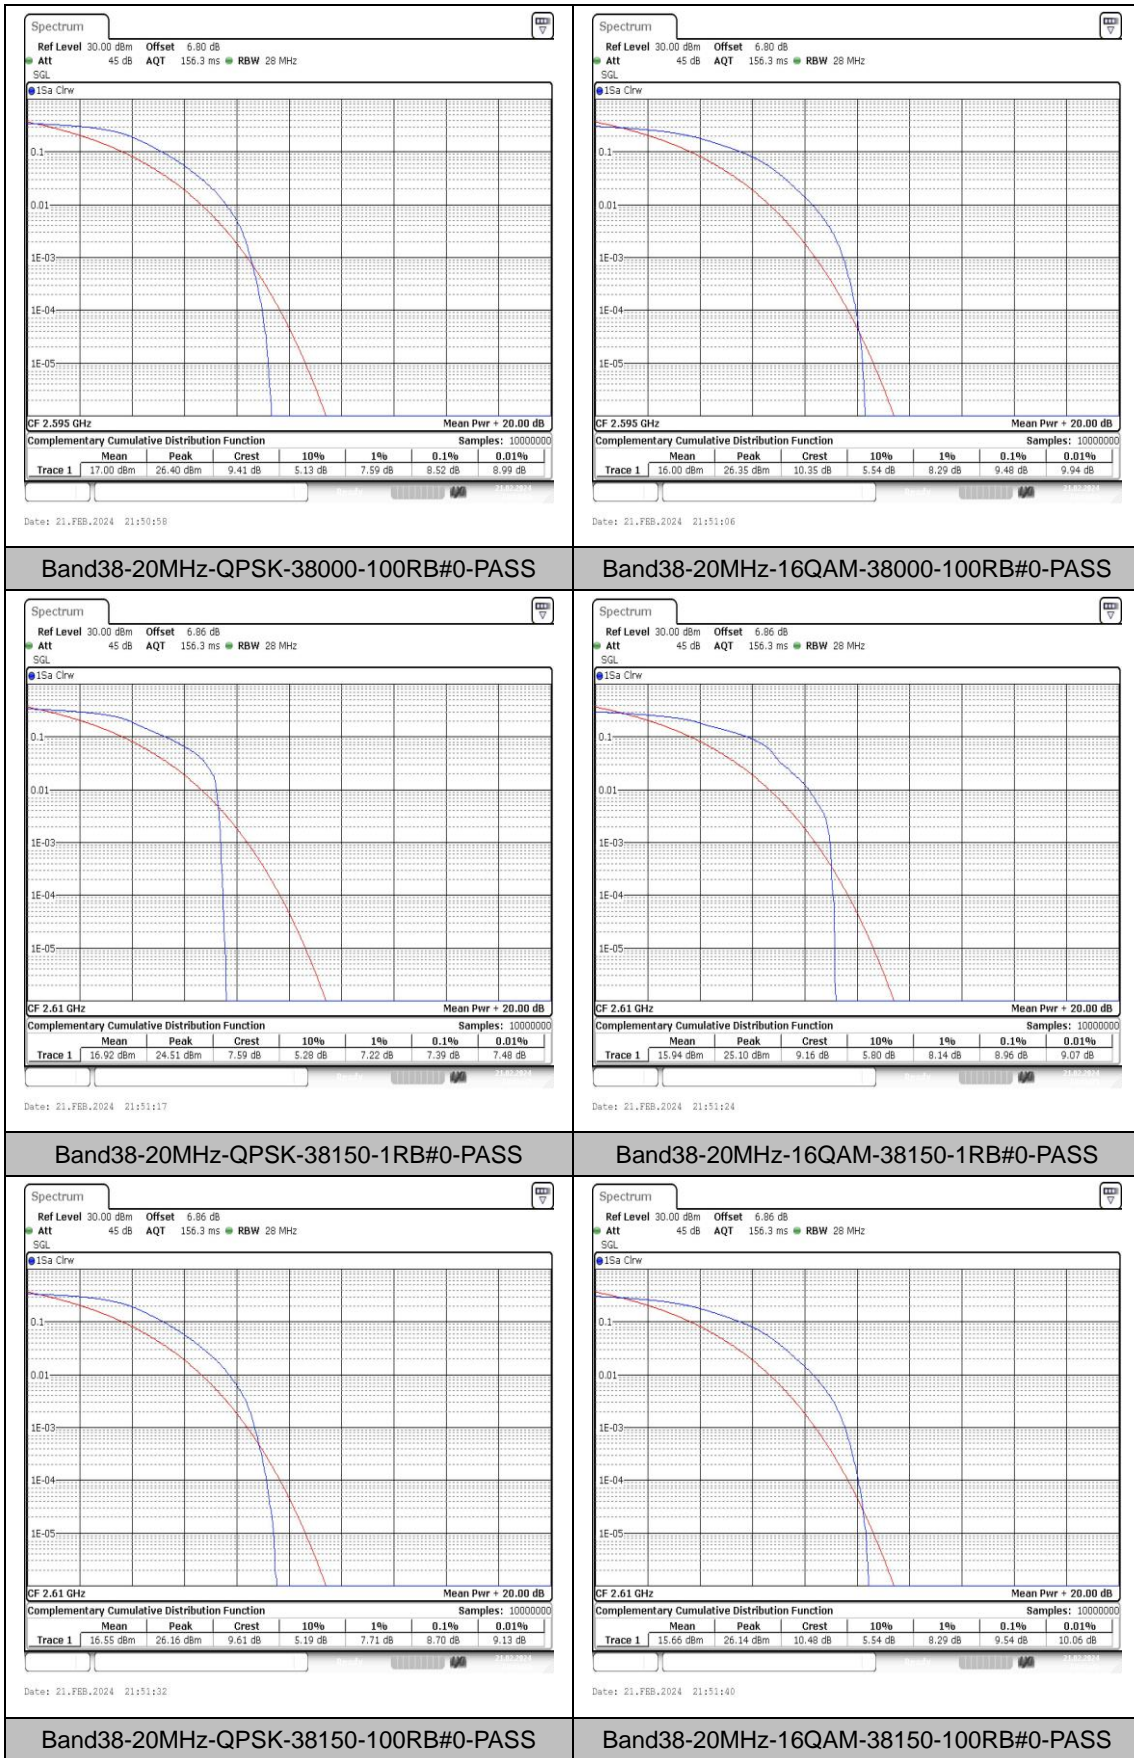

Test Graphs

Appendix C: 26dB Bandwidth and Occupied Bandwidth

Test Result

Band	Bandwidth	Modulation	Channel	RB Configuration	Occupied Bandwidth (MHz)	26dB Bandwidth (MHz)	Verdict
Band38	5MHz	QPSK	37775	25RB#0	4.496	4.99	PASS
Band38	5MHz	16QAM	37775	25RB#0	4.496	4.95	PASS
Band38	5MHz	QPSK	38000	25RB#0	4.496	5.00	PASS
Band38	5MHz	16QAM	38000	25RB#0	4.486	4.97	PASS
Band38	5MHz	QPSK	38225	25RB#0	4.496	5.00	PASS
Band38	5MHz	16QAM	38225	25RB#0	4.496	4.96	PASS
Band38	10MHz	QPSK	37800	50RB#0	8.985	9.87	PASS
Band38	10MHz	16QAM	37800	50RB#0	8.952	9.83	PASS
Band38	10MHz	QPSK	38000	50RB#0	8.985	9.77	PASS
Band38	10MHz	16QAM	38000	50RB#0	8.985	9.87	PASS
Band38	10MHz	QPSK	38200	50RB#0	8.985	9.90	PASS
Band38	10MHz	16QAM	38200	50RB#0	8.985	9.80	PASS
Band38	15MHz	QPSK	37825	75RB#0	13.478	14.80	PASS
Band38	15MHz	16QAM	37825	75RB#0	13.478	14.70	PASS
Band38	15MHz	QPSK	38000	75RB#0	13.428	14.75	PASS
Band38	15MHz	16QAM	38000	75RB#0	13.478	14.65	PASS
Band38	15MHz	QPSK	38175	75RB#0	13.478	14.70	PASS
Band38	15MHz	16QAM	38175	75RB#0	13.478	14.75	PASS
Band38	20MHz	QPSK	37850	100RB#0	18.037	19.60	PASS
Band38	20MHz	16QAM	37850	100RB#0	17.903	19.80	PASS
Band38	20MHz	QPSK	38000	100RB#0	17.97	19.73	PASS
Band38	20MHz	16QAM	38000	100RB#0	17.97	19.67	PASS
Band38	20MHz	QPSK	38150	100RB#0	17.97	19.60	PASS
Band38	20MHz	16QAM	38150	100RB#0	17.903	19.60	PASS

Test Graphs