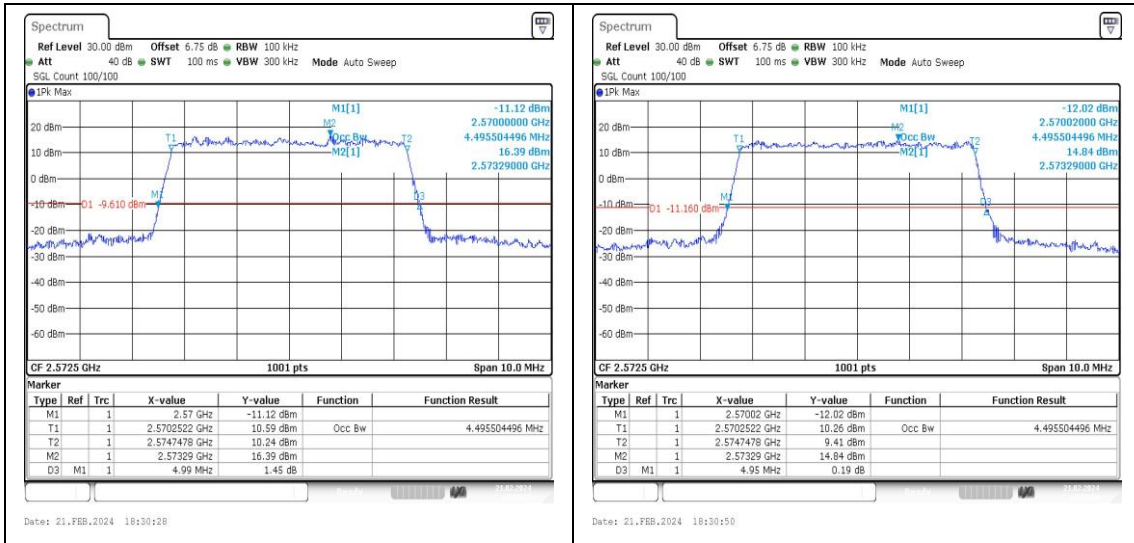

Test Graphs