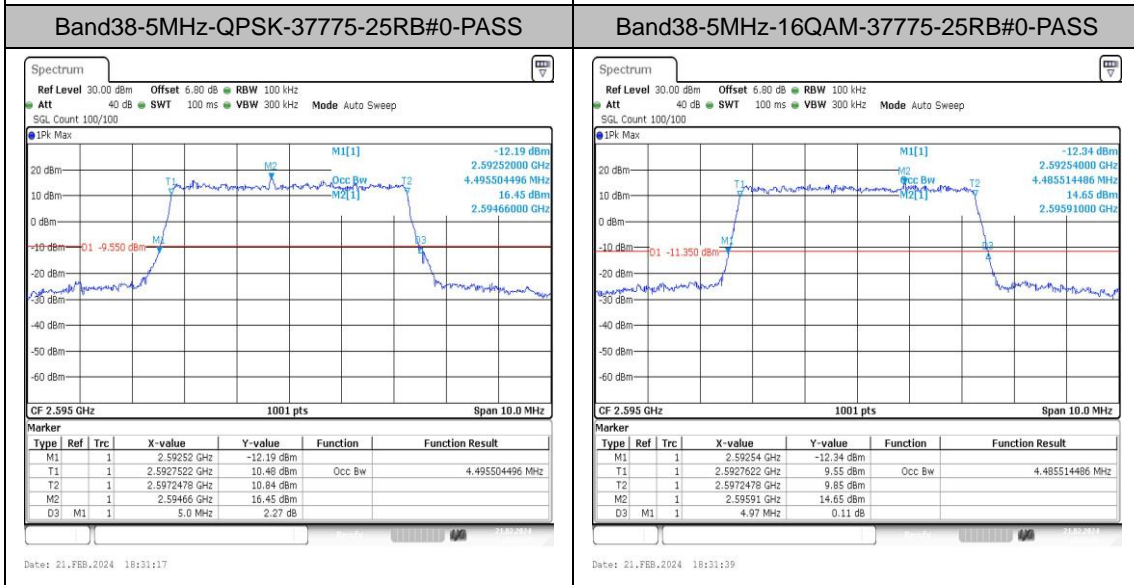

Test Graphs