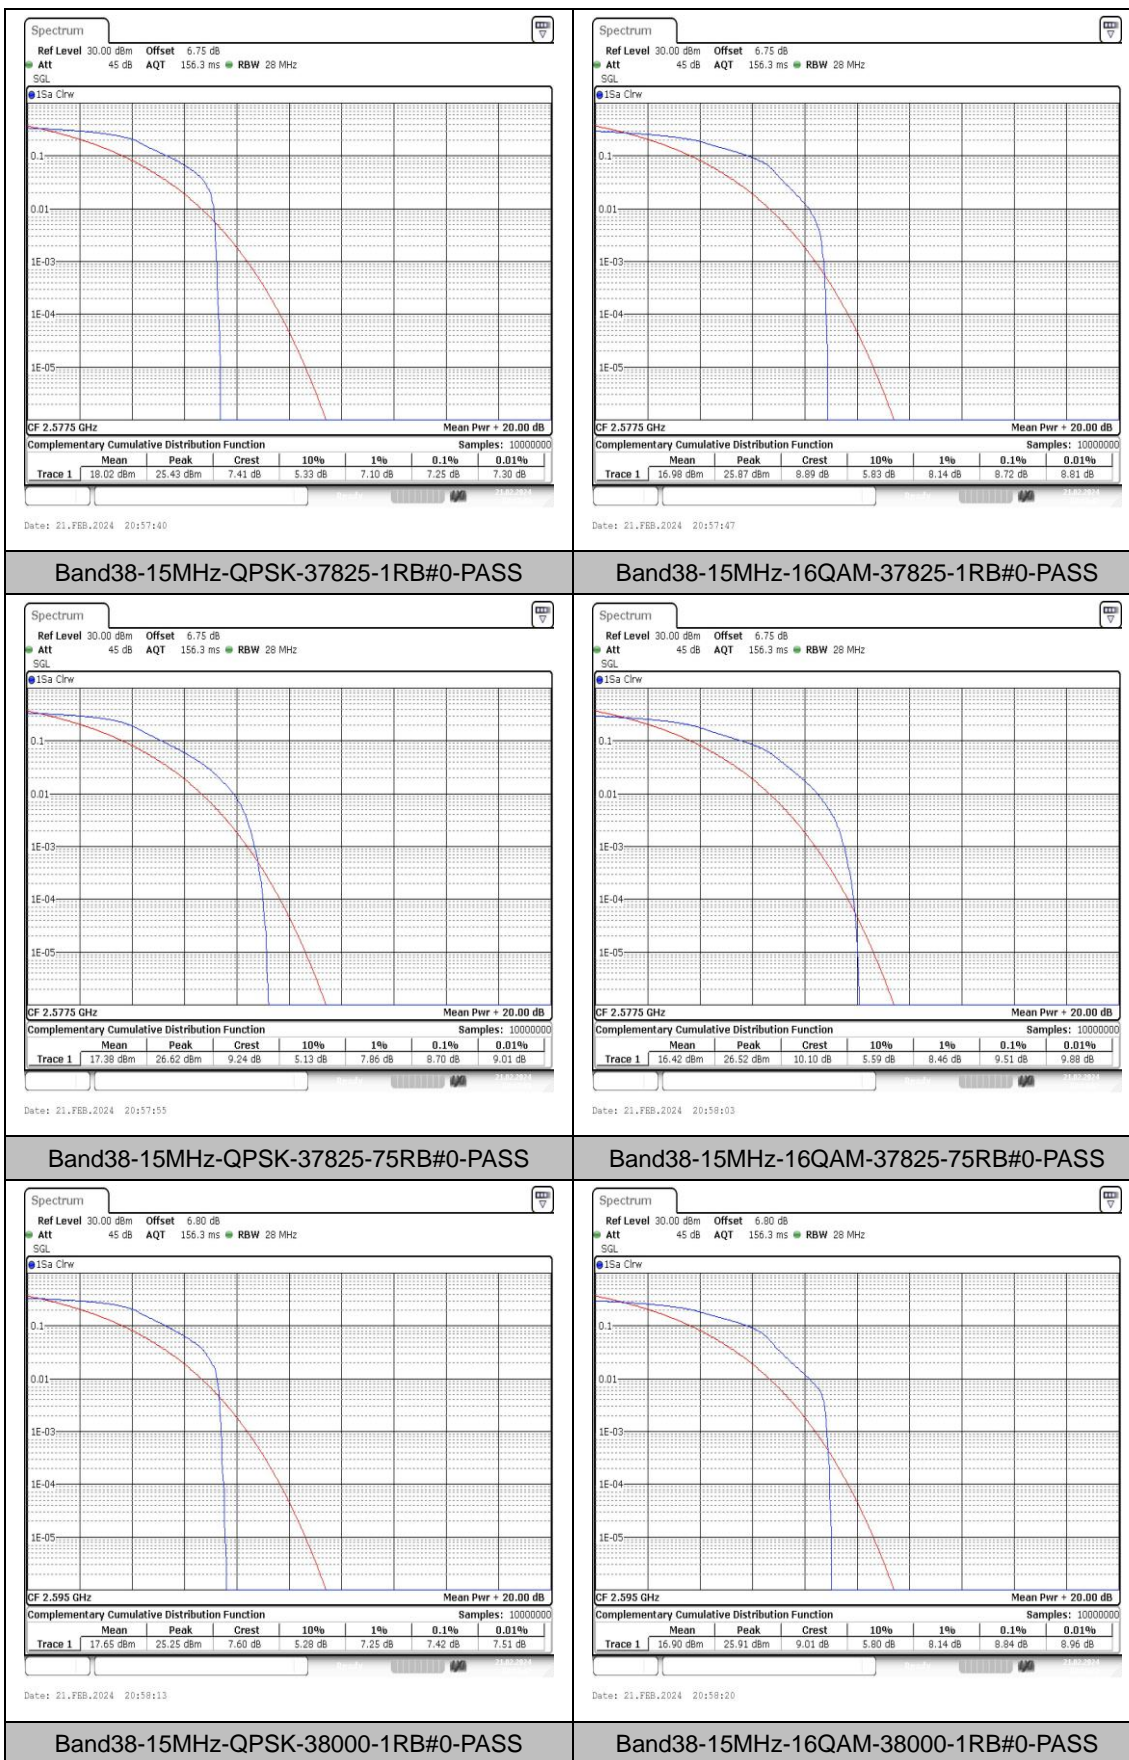

Test Graphs

Appendix C: 26dB Bandwidth and Occupied Bandwidth

Test Result

Band	Bandwidth	Modulation	Channel	RB Configuration	Occupied Bandwidth (MHz)	26dB Bandwidth (MHz)	Verdict
Band38	5MHz	QPSK	37775	25RB#0	4.496	4.99	PASS
Band38	5MHz	16QAM	37775	25RB#0	4.496	4.95	PASS
Band38	5MHz	QPSK	38000	25RB#0	4.496	5.00	PASS
Band38	5MHz	16QAM	38000	25RB#0	4.486	4.97	PASS
Band38	5MHz	QPSK	38225	25RB#0	4.496	5.00	PASS
Band38	5MHz	16QAM	38225	25RB#0	4.496	4.96	PASS
Band38	10MHz	QPSK	37800	50RB#0	8.985	9.87	PASS
Band38	10MHz	16QAM	37800	50RB#0	8.952	9.83	PASS
Band38	10MHz	QPSK	38000	50RB#0	8.985	9.77	PASS
Band38	10MHz	16QAM	38000	50RB#0	8.985	9.87	PASS
Band38	10MHz	QPSK	38200	50RB#0	8.985	9.90	PASS
Band38	10MHz	16QAM	38200	50RB#0	8.985	9.80	PASS
Band38	15MHz	QPSK	37825	75RB#0	13.478	14.80	PASS
Band38	15MHz	16QAM	37825	75RB#0	13.478	14.70	PASS
Band38	15MHz	QPSK	38000	75RB#0	13.428	14.75	PASS
Band38	15MHz	16QAM	38000	75RB#0	13.478	14.65	PASS
Band38	15MHz	QPSK	38175	75RB#0	13.478	14.70	PASS
Band38	15MHz	16QAM	38175	75RB#0	13.478	14.75	PASS
Band38	20MHz	QPSK	37850	100RB#0	18.037	19.60	PASS
Band38	20MHz	16QAM	37850	100RB#0	17.903	19.80	PASS
Band38	20MHz	QPSK	38000	100RB#0	17.97	19.73	PASS
Band38	20MHz	16QAM	38000	100RB#0	17.97	19.67	PASS
Band38	20MHz	QPSK	38150	100RB#0	17.97	19.60	PASS
Band38	20MHz	16QAM	38150	100RB#0	17.903	19.60	PASS