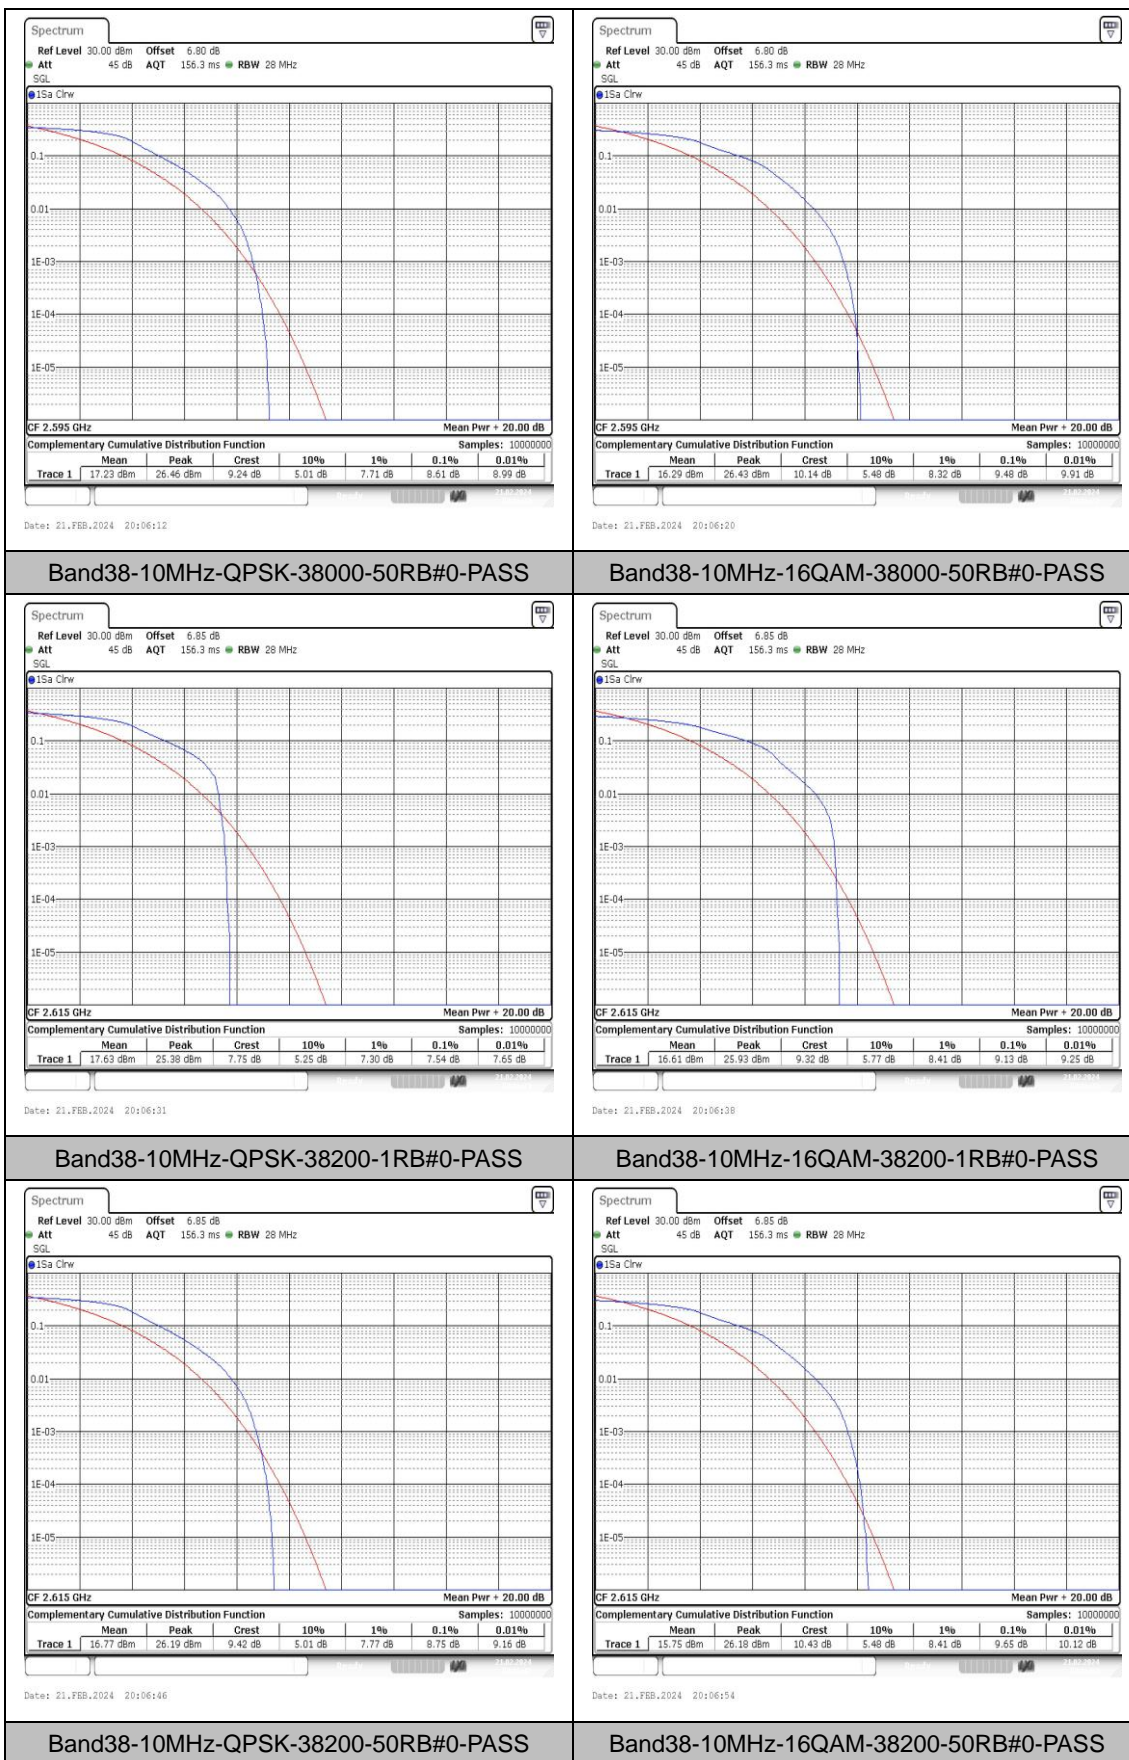

Test Graphs

Appendix C: 26dB Bandwidth and Occupied Bandwidth

Test Result

Band	Bandwidth	Modulation	Channel	RB Configuration	Occupied Bandwidth (MHz)	26dB Bandwidth (MHz)	Verdict
Band38	5MHz	QPSK	37775	25RB#0	4.496	4.99	PASS
Band38	5MHz	16QAM	37775	25RB#0	4.496	4.95	PASS
Band38	5MHz	QPSK	38000	25RB#0	4.496	5.00	PASS
Band38	5MHz	16QAM	38000	25RB#0	4.486	4.97	PASS
Band38	5MHz	QPSK	38225	25RB#0	4.496	5.00	PASS
Band38	5MHz	16QAM	38225	25RB#0	4.496	4.96	PASS
Band38	10MHz	QPSK	37800	50RB#0	8.985	9.87	PASS
Band38	10MHz	16QAM	37800	50RB#0	8.952	9.83	PASS
Band38	10MHz	QPSK	38000	50RB#0	8.985	9.77	PASS
Band38	10MHz	16QAM	38000	50RB#0	8.985	9.87	PASS
Band38	10MHz	QPSK	38200	50RB#0	8.985	9.90	PASS
Band38	10MHz	16QAM	38200	50RB#0	8.985	9.80	PASS
Band38	15MHz	QPSK	37825	75RB#0	13.478	14.80	PASS
Band38	15MHz	16QAM	37825	75RB#0	13.478	14.70	PASS
Band38	15MHz	QPSK	38000	75RB#0	13.428	14.75	PASS
Band38	15MHz	16QAM	38000	75RB#0	13.478	14.65	PASS
Band38	15MHz	QPSK	38175	75RB#0	13.478	14.70	PASS
Band38	15MHz	16QAM	38175	75RB#0	13.478	14.75	PASS
Band38	20MHz	QPSK	37850	100RB#0	18.037	19.60	PASS
Band38	20MHz	16QAM	37850	100RB#0	17.903	19.80	PASS
Band38	20MHz	QPSK	38000	100RB#0	17.97	19.73	PASS
Band38	20MHz	16QAM	38000	100RB#0	17.97	19.67	PASS
Band38	20MHz	QPSK	38150	100RB#0	17.97	19.60	PASS
Band38	20MHz	16QAM	38150	100RB#0	17.903	19.60	PASS