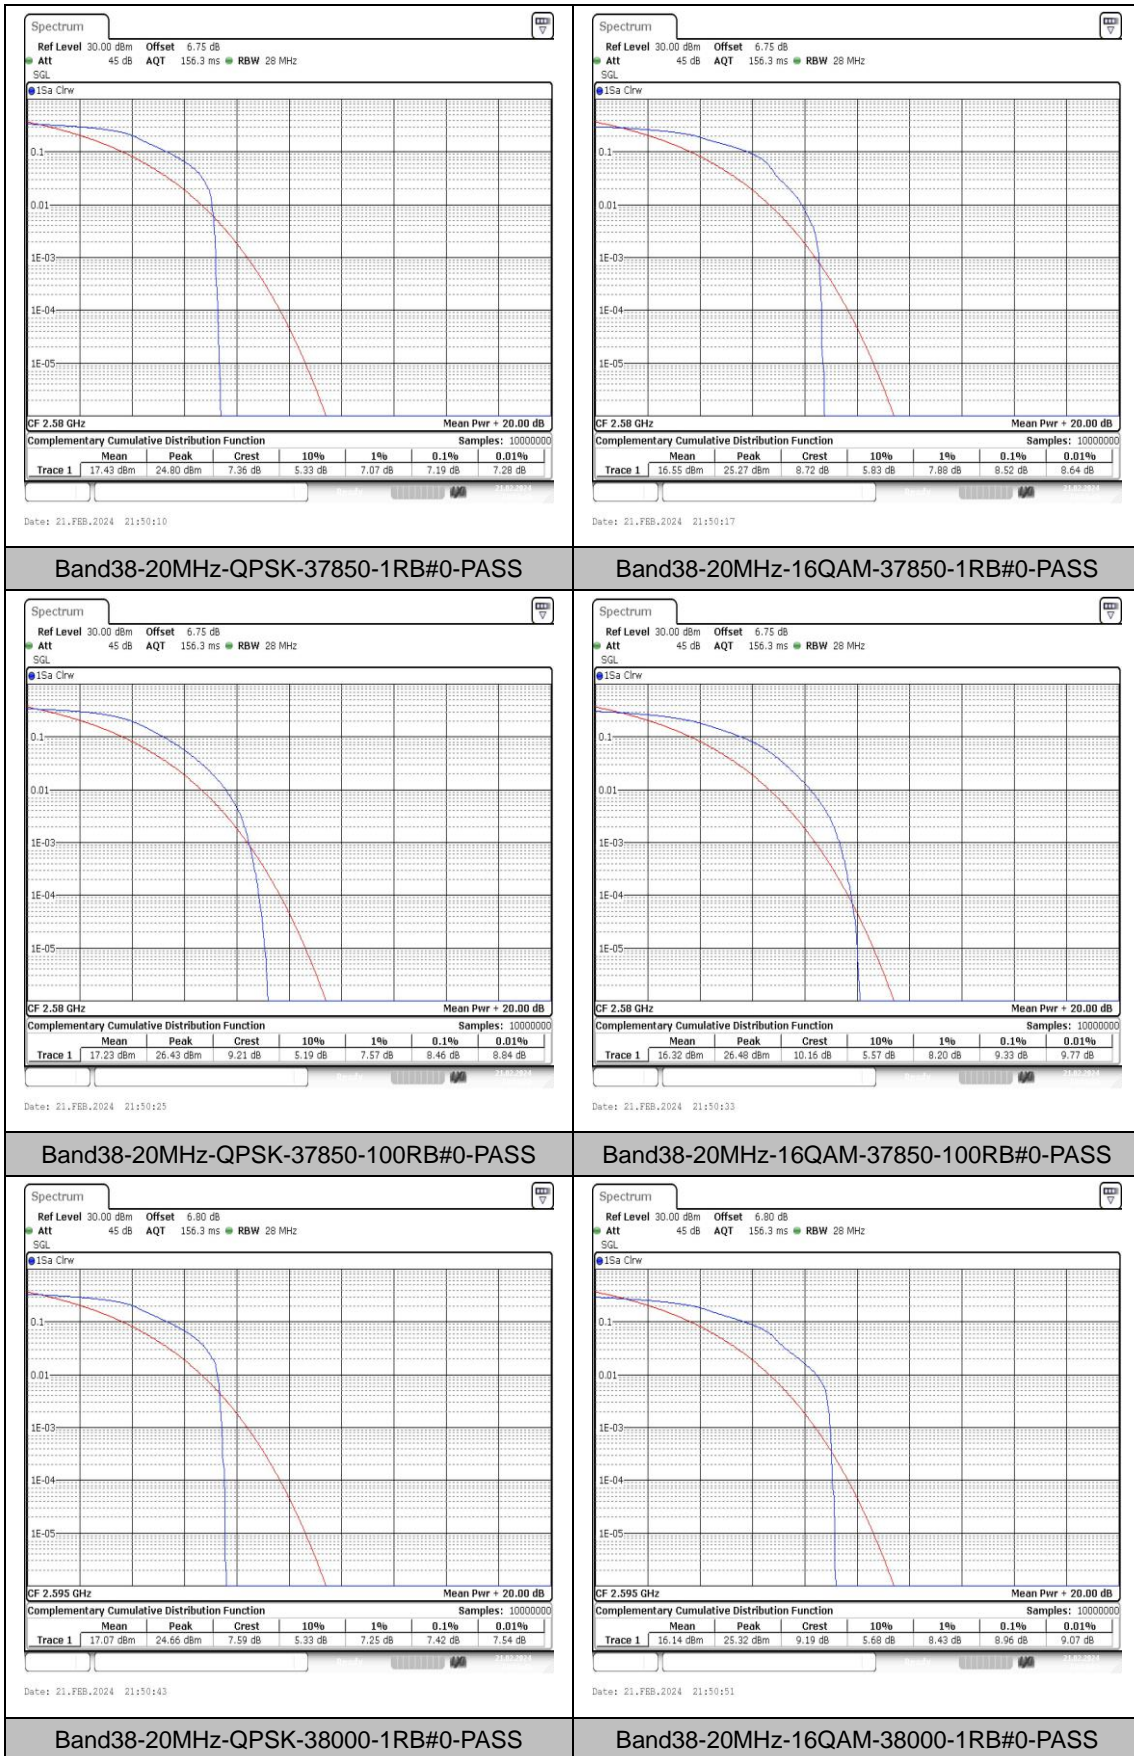

Test Graphs

Appendix C: 26dB Bandwidth and Occupied Bandwidth

Test Result

Band	Bandwidth	Modulation	Channel	RB Configuration	Occupied Bandwidth (MHz)	26dB Bandwidth (MHz)	Verdict
Band38	5MHz	QPSK	37775	25RB#0	4.496	4.99	PASS
Band38	5MHz	16QAM	37775	25RB#0	4.496	4.95	PASS
Band38	5MHz	QPSK	38000	25RB#0	4.496	5.00	PASS
Band38	5MHz	16QAM	38000	25RB#0	4.486	4.97	PASS
Band38	5MHz	QPSK	38225	25RB#0	4.496	5.00	PASS
Band38	5MHz	16QAM	38225	25RB#0	4.496	4.96	PASS
Band38	10MHz	QPSK	37800	50RB#0	8.985	9.87	PASS
Band38	10MHz	16QAM	37800	50RB#0	8.952	9.83	PASS
Band38	10MHz	QPSK	38000	50RB#0	8.985	9.77	PASS
Band38	10MHz	16QAM	38000	50RB#0	8.985	9.87	PASS
Band38	10MHz	QPSK	38200	50RB#0	8.985	9.90	PASS
Band38	10MHz	16QAM	38200	50RB#0	8.985	9.80	PASS
Band38	15MHz	QPSK	37825	75RB#0	13.478	14.80	PASS
Band38	15MHz	16QAM	37825	75RB#0	13.478	14.70	PASS
Band38	15MHz	QPSK	38000	75RB#0	13.428	14.75	PASS
Band38	15MHz	16QAM	38000	75RB#0	13.478	14.65	PASS
Band38	15MHz	QPSK	38175	75RB#0	13.478	14.70	PASS
Band38	15MHz	16QAM	38175	75RB#0	13.478	14.75	PASS
Band38	20MHz	QPSK	37850	100RB#0	18.037	19.60	PASS
Band38	20MHz	16QAM	37850	100RB#0	17.903	19.80	PASS
Band38	20MHz	QPSK	38000	100RB#0	17.97	19.73	PASS
Band38	20MHz	16QAM	38000	100RB#0	17.97	19.67	PASS
Band38	20MHz	QPSK	38150	100RB#0	17.97	19.60	PASS
Band38	20MHz	16QAM	38150	100RB#0	17.903	19.60	PASS

Test Graphs