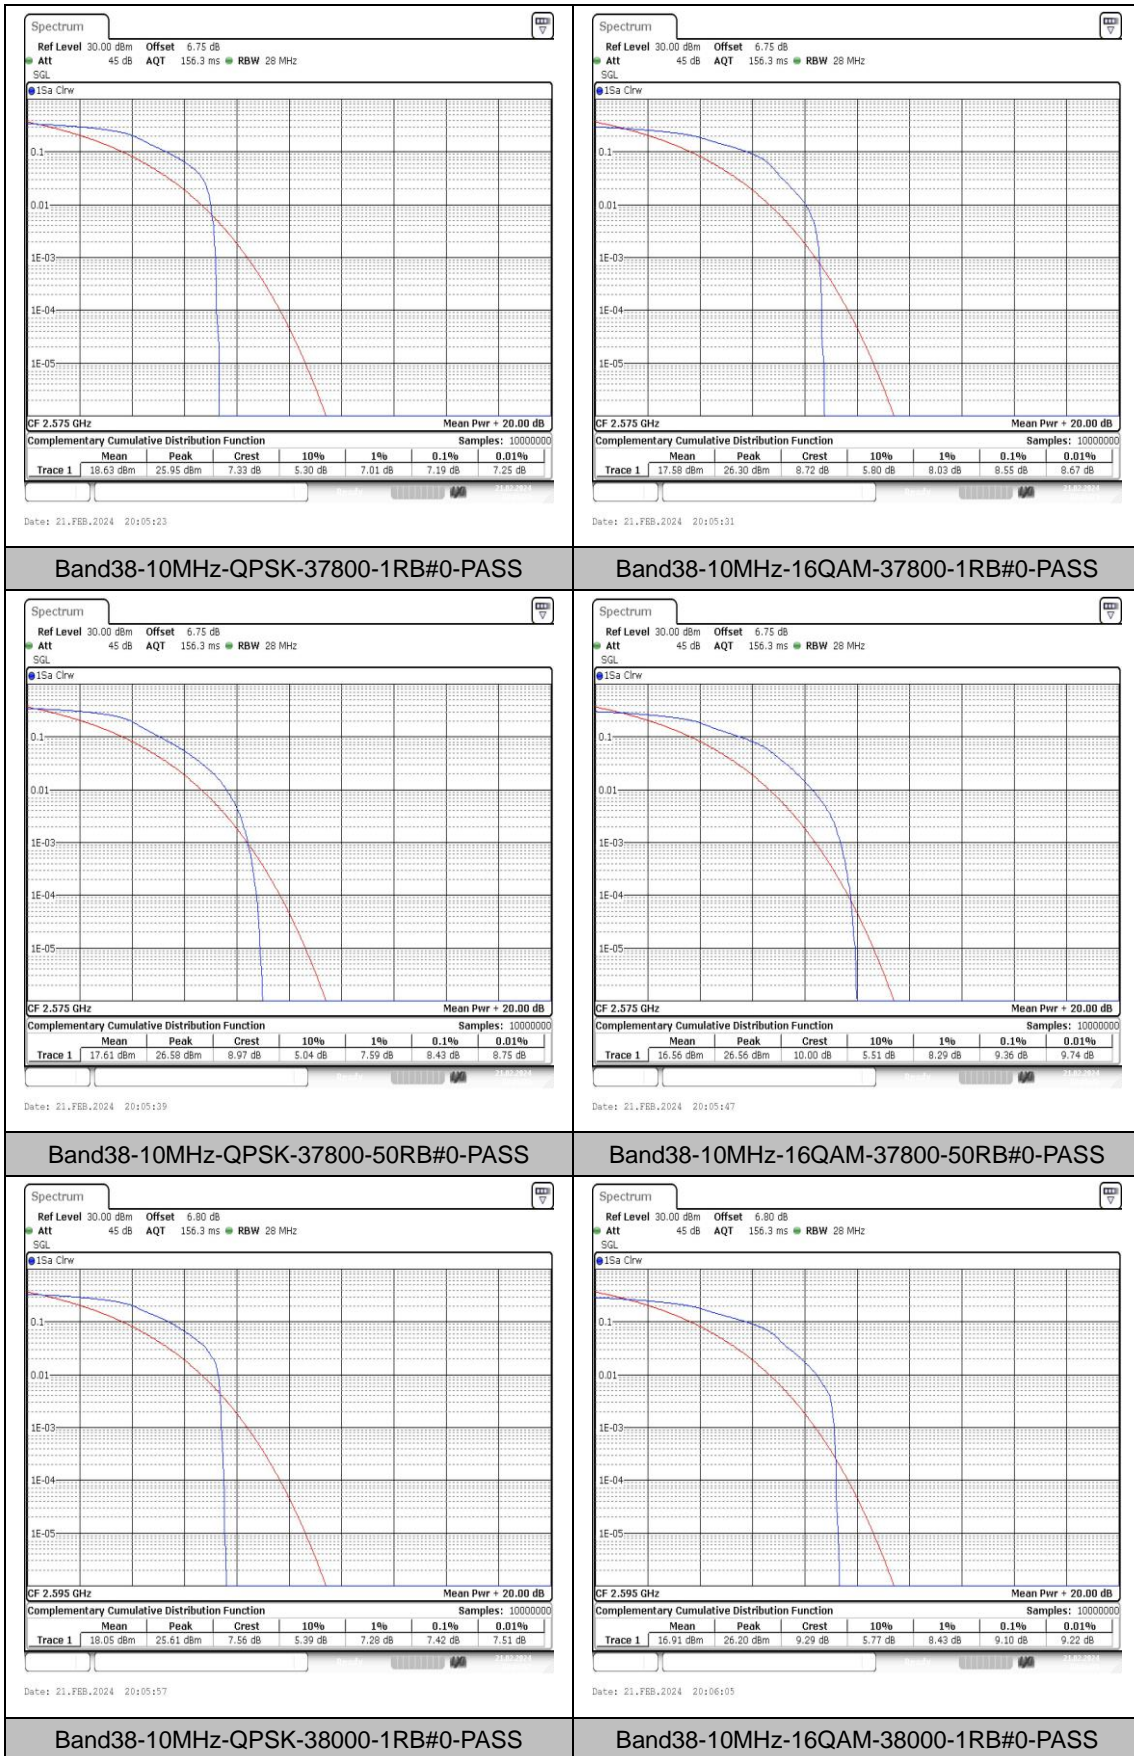

Test Graphs

Appendix C: 26dB Bandwidth and Occupied Bandwidth

Test Result

Band	Bandwidth	Modulation	Channel	RB Configuration	Occupied Bandwidth (MHz)	26dB Bandwidth (MHz)	Verdict
Band38	5MHz	QPSK	37775	25RB#0	4.496	4.99	PASS
Band38	5MHz	16QAM	37775	25RB#0	4.496	4.95	PASS
Band38	5MHz	QPSK	38000	25RB#0	4.496	5.00	PASS
Band38	5MHz	16QAM	38000	25RB#0	4.486	4.97	PASS
Band38	5MHz	QPSK	38225	25RB#0	4.496	5.00	PASS
Band38	5MHz	16QAM	38225	25RB#0	4.496	4.96	PASS
Band38	10MHz	QPSK	37800	50RB#0	8.985	9.87	PASS
Band38	10MHz	16QAM	37800	50RB#0	8.952	9.83	PASS
Band38	10MHz	QPSK	38000	50RB#0	8.985	9.77	PASS
Band38	10MHz	16QAM	38000	50RB#0	8.985	9.87	PASS
Band38	10MHz	QPSK	38200	50RB#0	8.985	9.90	PASS
Band38	10MHz	16QAM	38200	50RB#0	8.985	9.80	PASS
Band38	15MHz	QPSK	37825	75RB#0	13.478	14.80	PASS
Band38	15MHz	16QAM	37825	75RB#0	13.478	14.70	PASS
Band38	15MHz	QPSK	38000	75RB#0	13.428	14.75	PASS
Band38	15MHz	16QAM	38000	75RB#0	13.478	14.65	PASS
Band38	15MHz	QPSK	38175	75RB#0	13.478	14.70	PASS
Band38	15MHz	16QAM	38175	75RB#0	13.478	14.75	PASS
Band38	20MHz	QPSK	37850	100RB#0	18.037	19.60	PASS
Band38	20MHz	16QAM	37850	100RB#0	17.903	19.80	PASS
Band38	20MHz	QPSK	38000	100RB#0	17.97	19.73	PASS
Band38	20MHz	16QAM	38000	100RB#0	17.97	19.67	PASS
Band38	20MHz	QPSK	38150	100RB#0	17.97	19.60	PASS
Band38	20MHz	16QAM	38150	100RB#0	17.903	19.60	PASS