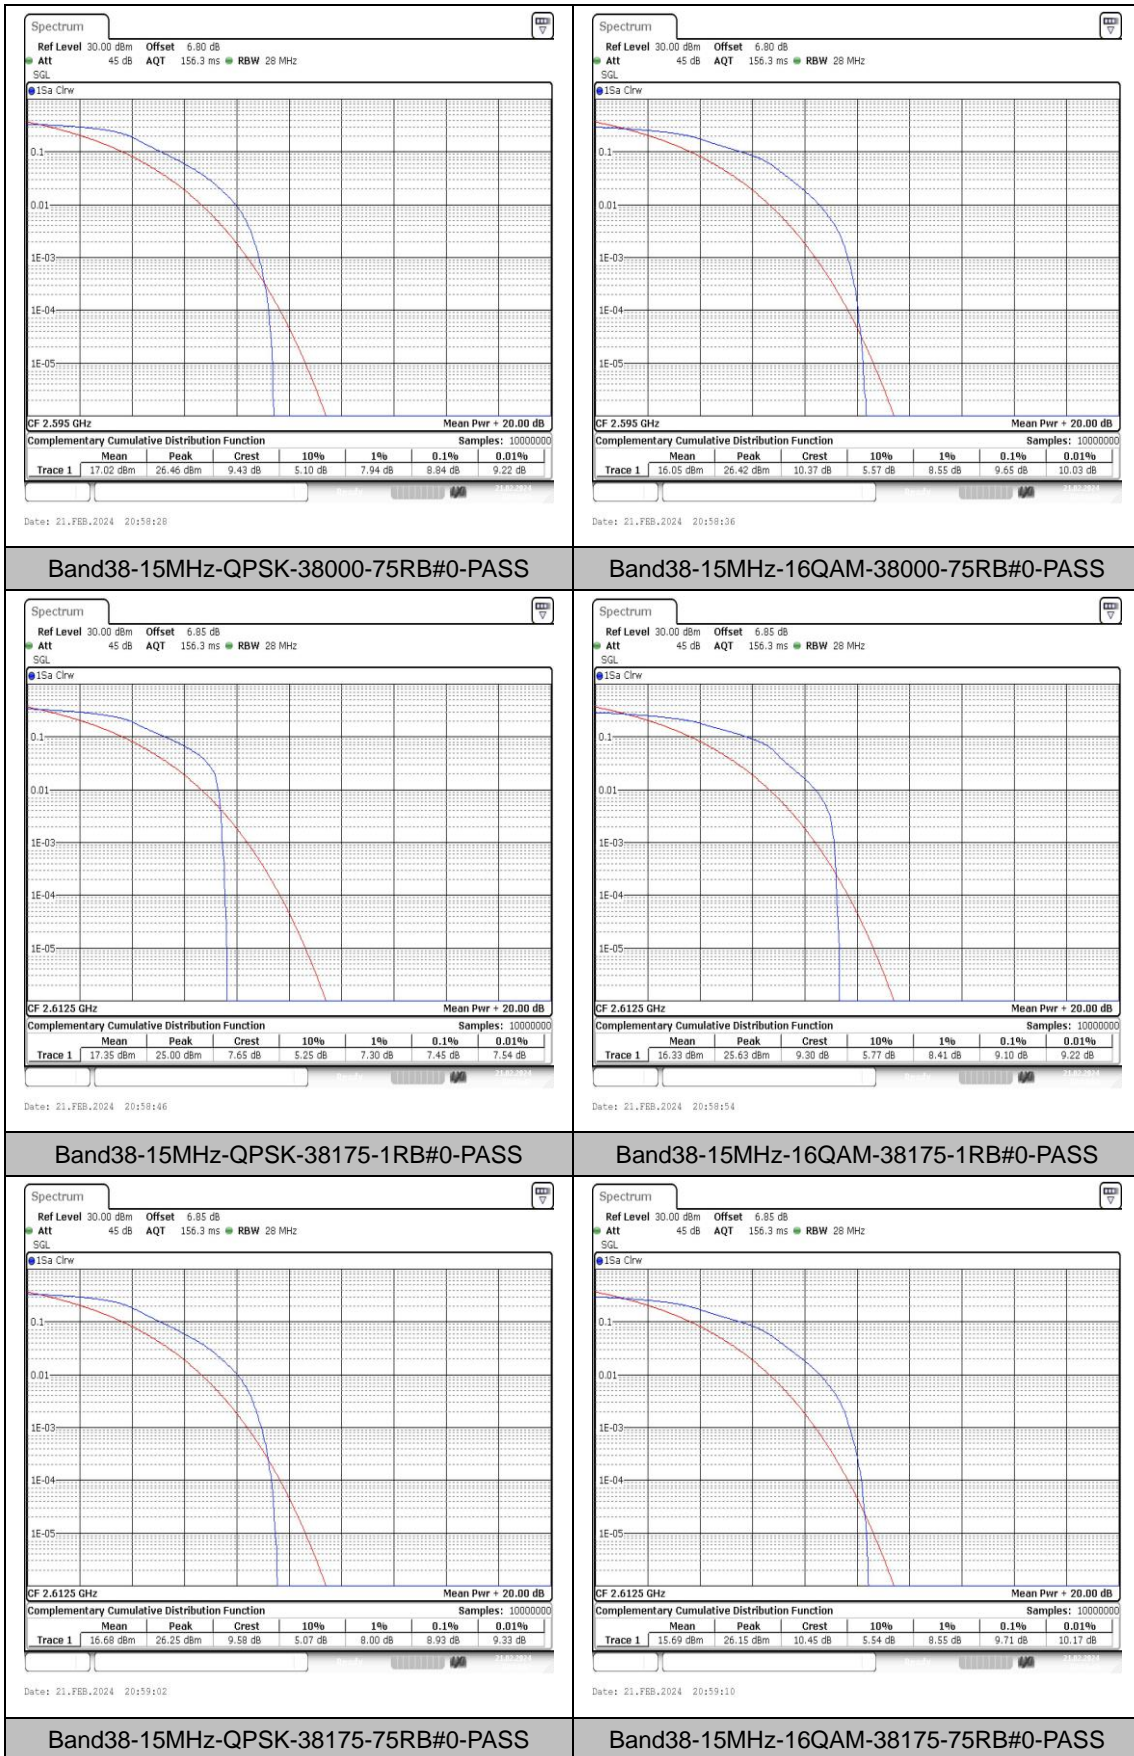

Test Graphs

Appendix C: 26dB Bandwidth and Occupied Bandwidth

Test Result

Band	Bandwidth	Modulation	Channel	RB Configuration	Occupied Bandwidth (MHz)	26dB Bandwidth (MHz)	Verdict
Band38	5MHz	QPSK	37775	25RB#0	4.496	4.99	PASS
Band38	5MHz	16QAM	37775	25RB#0	4.496	4.95	PASS
Band38	5MHz	QPSK	38000	25RB#0	4.496	5.00	PASS
Band38	5MHz	16QAM	38000	25RB#0	4.486	4.97	PASS
Band38	5MHz	QPSK	38225	25RB#0	4.496	5.00	PASS
Band38	5MHz	16QAM	38225	25RB#0	4.496	4.96	PASS
Band38	10MHz	QPSK	37800	50RB#0	8.985	9.87	PASS
Band38	10MHz	16QAM	37800	50RB#0	8.952	9.83	PASS
Band38	10MHz	QPSK	38000	50RB#0	8.985	9.77	PASS
Band38	10MHz	16QAM	38000	50RB#0	8.985	9.87	PASS
Band38	10MHz	QPSK	38200	50RB#0	8.985	9.90	PASS
Band38	10MHz	16QAM	38200	50RB#0	8.985	9.80	PASS
Band38	15MHz	QPSK	37825	75RB#0	13.478	14.80	PASS
Band38	15MHz	16QAM	37825	75RB#0	13.478	14.70	PASS
Band38	15MHz	QPSK	38000	75RB#0	13.428	14.75	PASS
Band38	15MHz	16QAM	38000	75RB#0	13.478	14.65	PASS
Band38	15MHz	QPSK	38175	75RB#0	13.478	14.70	PASS
Band38	15MHz	16QAM	38175	75RB#0	13.478	14.75	PASS
Band38	20MHz	QPSK	37850	100RB#0	18.037	19.60	PASS
Band38	20MHz	16QAM	37850	100RB#0	17.903	19.80	PASS
Band38	20MHz	QPSK	38000	100RB#0	17.97	19.73	PASS
Band38	20MHz	16QAM	38000	100RB#0	17.97	19.67	PASS
Band38	20MHz	QPSK	38150	100RB#0	17.97	19.60	PASS
Band38	20MHz	16QAM	38150	100RB#0	17.903	19.60	PASS

Test Graphs