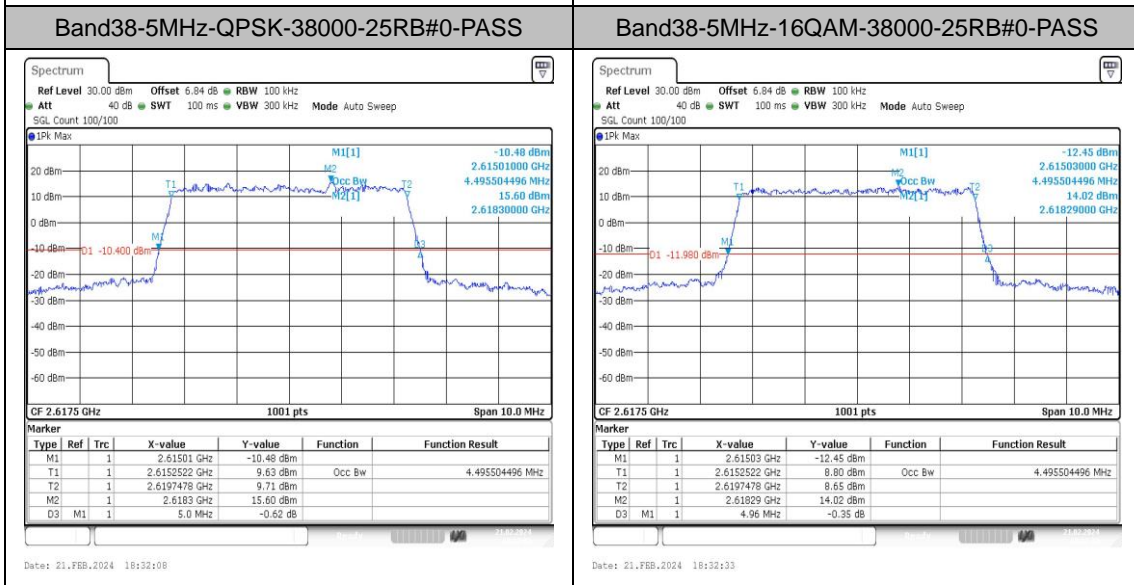

Test Graphs