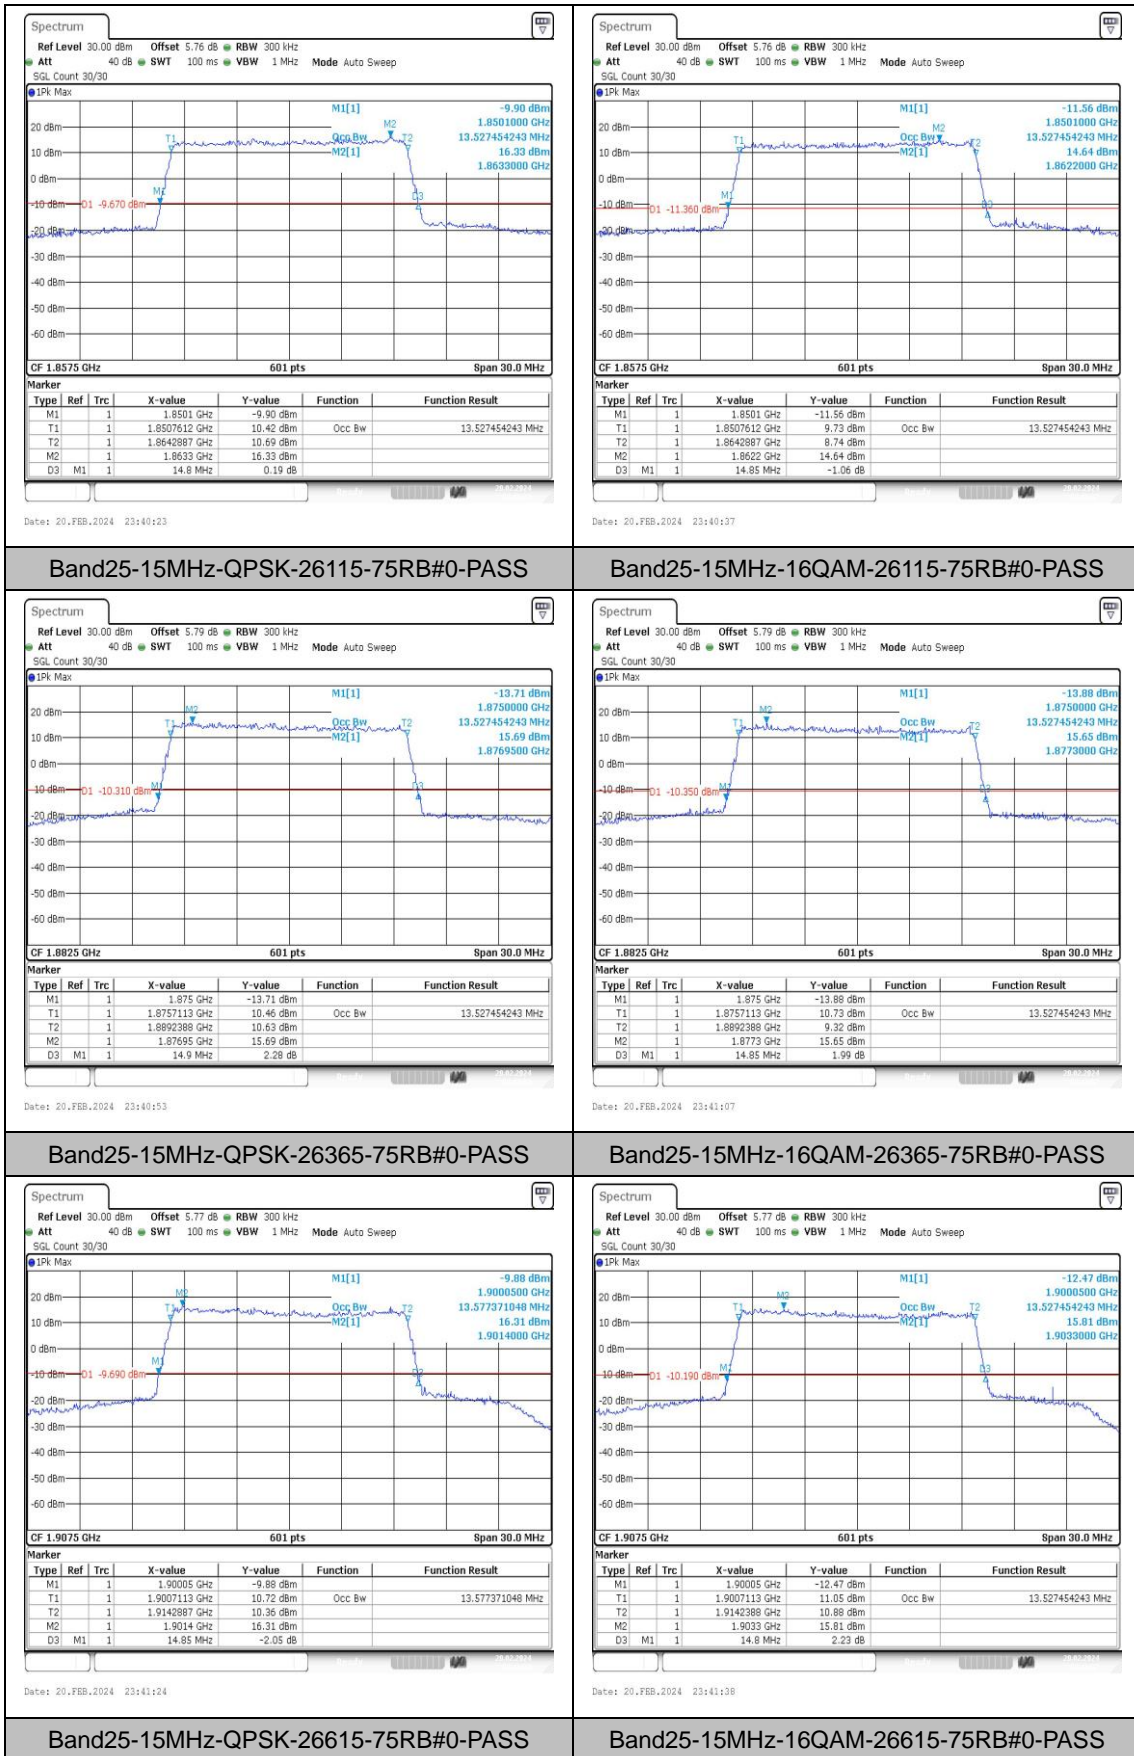

### Test Graphs

## Appendix D: Band Edge

### Test Result

Band	Bandwidth	Modulation	Channel	RB Configuration	Verdict
Band25	1.4MHz	QPSK	26047	1RB#0	PASS
Band25	1.4MHz	16QAM	26047	1RB#0	PASS
Band25	1.4MHz	QPSK	26047	1RB#5	PASS
Band25	1.4MHz	16QAM	26047	1RB#5	PASS
Band25	1.4MHz	QPSK	26047	6RB#0	PASS
Band25	1.4MHz	16QAM	26047	6RB#0	PASS
Band25	1.4MHz	QPSK	26683	1RB#0	PASS
Band25	1.4MHz	16QAM	26683	1RB#0	PASS
Band25	1.4MHz	QPSK	26683	1RB#5	PASS
Band25	1.4MHz	16QAM	26683	1RB#5	PASS
Band25	1.4MHz	QPSK	26683	6RB#0	PASS
Band25	1.4MHz	16QAM	26683	6RB#0	PASS
Band25	3MHz	QPSK	26055	1RB#0	PASS
Band25	3MHz	16QAM	26055	1RB#0	PASS
Band25	3MHz	QPSK	26055	1RB#14	PASS
Band25	3MHz	16QAM	26055	1RB#14	PASS
Band25	3MHz	QPSK	26055	15RB#0	PASS
Band25	3MHz	16QAM	26055	15RB#0	PASS
Band25	3MHz	QPSK	26675	1RB#0	PASS
Band25	3MHz	16QAM	26675	1RB#0	PASS
Band25	3MHz	QPSK	26675	1RB#14	PASS
Band25	3MHz	16QAM	26675	1RB#14	PASS
Band25	5MHz	QPSK	26065	1RB#0	PASS
Band25	5MHz	16QAM	26065	1RB#0	PASS
Band25	5MHz	QPSK	26065	1RB#24	PASS
Band25	5MHz	16QAM	26065	1RB#24	PASS
Band25	5MHz	QPSK	26065	25RB#0	PASS
Band25	5MHz	16QAM	26065	25RB#0	PASS
Band25	5MHz	QPSK	26665	1RB#0	PASS
Band25	5MHz	16QAM	26665	1RB#0	PASS
Band25	5MHz	QPSK	26665	1RB#24	PASS
Band25	5MHz	16QAM	26665	1RB#24	PASS
Band25	5MHz	QPSK	26665	25RB#0	PASS
Band25	5MHz	16QAM	26665	25RB#0	PASS
Band25	10MHz	QPSK	26090	1RB#0	PASS