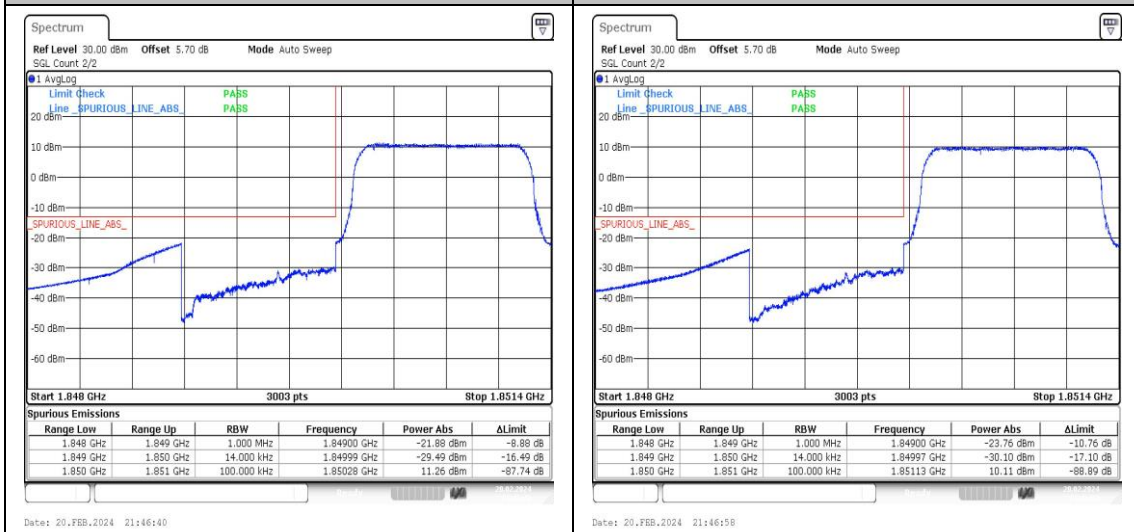

### Test Graphs

Band25\_1.4MHz\_QPSK\_26047\_1RB#0

Band25\_1.4MHz\_16QAM\_26047\_1RB#0

Band25\_1.4MHz\_QPSK\_26047\_1RB#5

Band25\_1.4MHz\_16QAM\_26047\_1RB#5

Band25\_1.4MHz\_QPSK\_26047\_6RB#0

Band25\_1.4MHz\_16QAM\_26047\_6RB#0