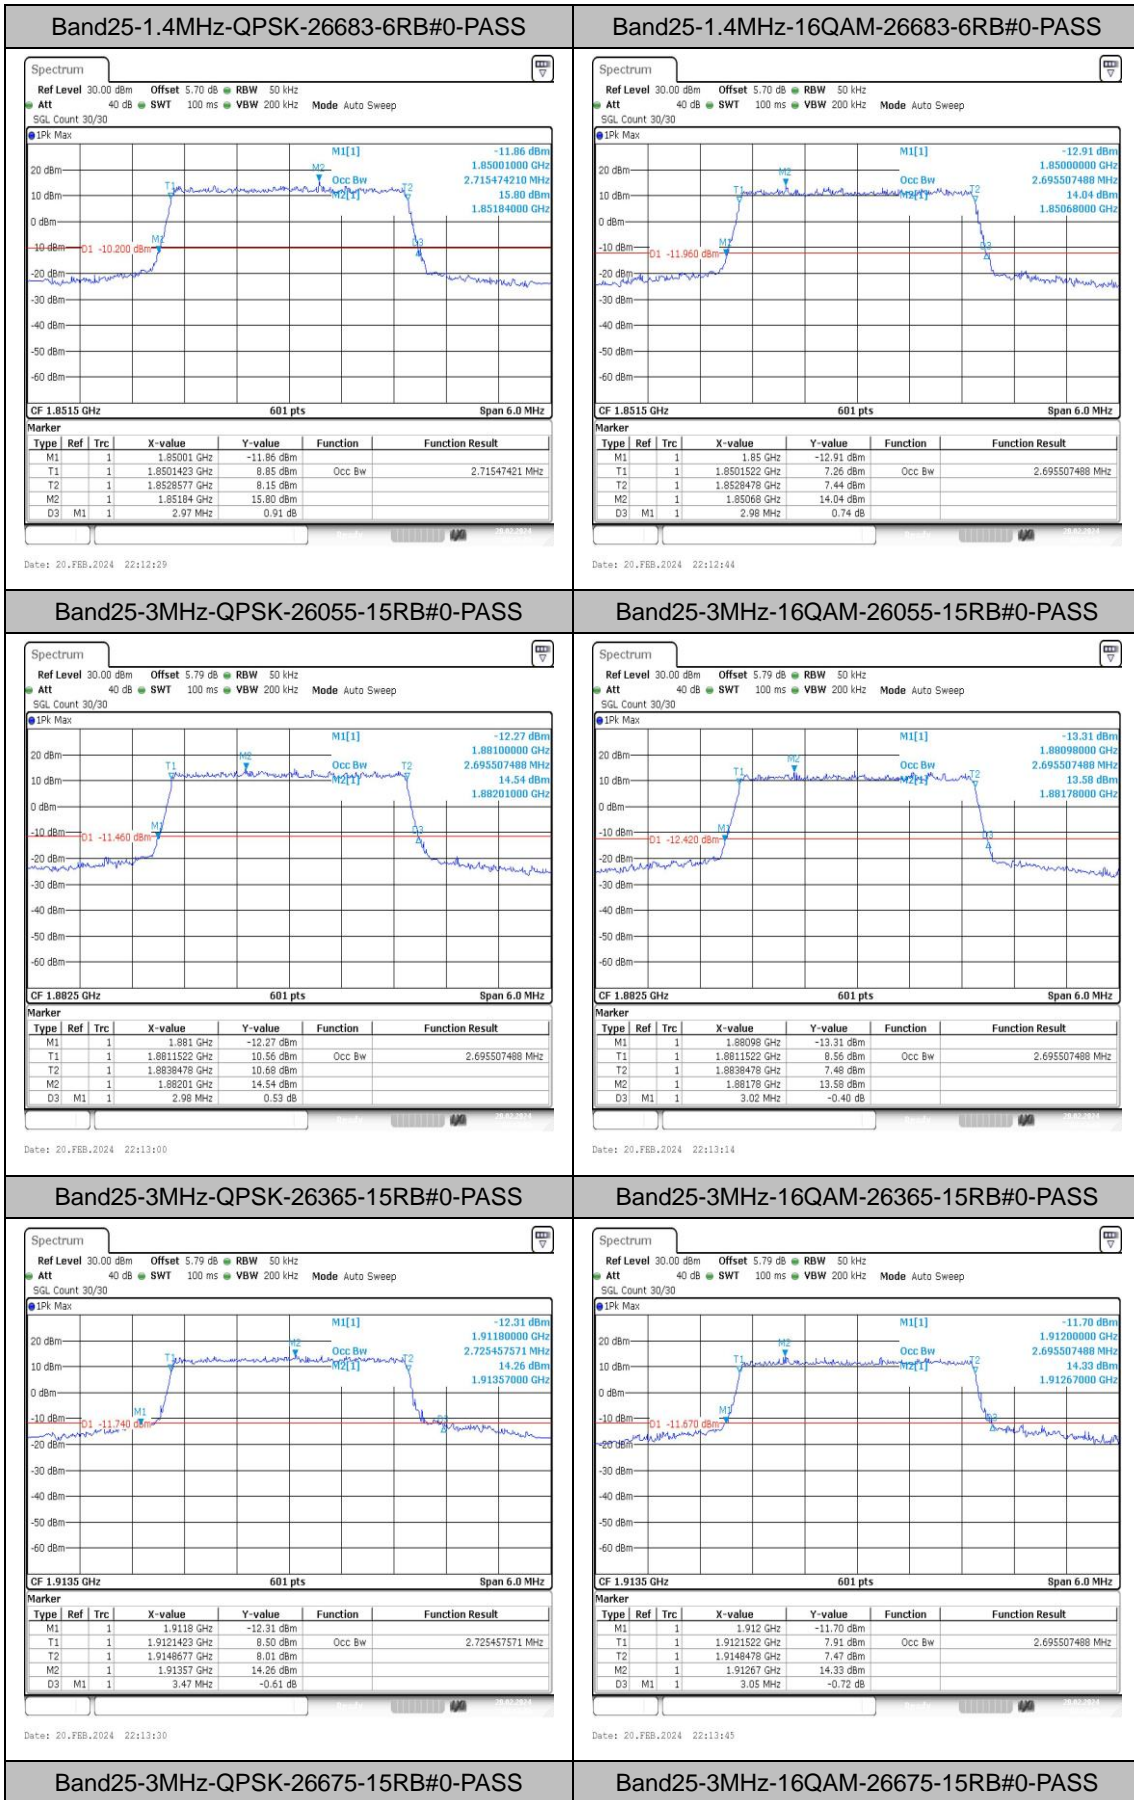

### Test Graphs

## Appendix D: Band Edge

### Test Result

Band	Bandwidth	Modulation	Channel	RB Configuration	Verdict
Band25	1.4MHz	QPSK	26047	1RB#0	PASS
Band25	1.4MHz	16QAM	26047	1RB#0	PASS
Band25	1.4MHz	QPSK	26047	1RB#5	PASS
Band25	1.4MHz	16QAM	26047	1RB#5	PASS
Band25	1.4MHz	QPSK	26047	6RB#0	PASS
Band25	1.4MHz	16QAM	26047	6RB#0	PASS
Band25	1.4MHz	QPSK	26683	1RB#0	PASS
Band25	1.4MHz	16QAM	26683	1RB#0	PASS
Band25	1.4MHz	QPSK	26683	1RB#5	PASS
Band25	1.4MHz	16QAM	26683	1RB#5	PASS
Band25	1.4MHz	QPSK	26683	6RB#0	PASS
Band25	1.4MHz	16QAM	26683	6RB#0	PASS
Band25	3MHz	QPSK	26055	1RB#0	PASS
Band25	3MHz	16QAM	26055	1RB#0	PASS
Band25	3MHz	QPSK	26055	1RB#14	PASS
Band25	3MHz	16QAM	26055	1RB#14	PASS
Band25	3MHz	QPSK	26055	15RB#0	PASS
Band25	3MHz	16QAM	26055	15RB#0	PASS
Band25	3MHz	QPSK	26675	1RB#0	PASS
Band25	3MHz	16QAM	26675	1RB#0	PASS
Band25	3MHz	QPSK	26675	1RB#14	PASS
Band25	3MHz	16QAM	26675	1RB#14	PASS
Band25	5MHz	QPSK	26065	1RB#0	PASS
Band25	5MHz	16QAM	26065	1RB#0	PASS
Band25	5MHz	QPSK	26065	1RB#24	PASS
Band25	5MHz	16QAM	26065	1RB#24	PASS
Band25	5MHz	QPSK	26065	25RB#0	PASS
Band25	5MHz	16QAM	26065	25RB#0	PASS
Band25	5MHz	QPSK	26665	1RB#0	PASS
Band25	5MHz	16QAM	26665	1RB#0	PASS
Band25	5MHz	QPSK	26665	1RB#24	PASS
Band25	5MHz	16QAM	26665	1RB#24	PASS
Band25	5MHz	QPSK	26665	25RB#0	PASS
Band25	5MHz	16QAM	26665	25RB#0	PASS
Band25	10MHz	QPSK	26090	1RB#0	PASS