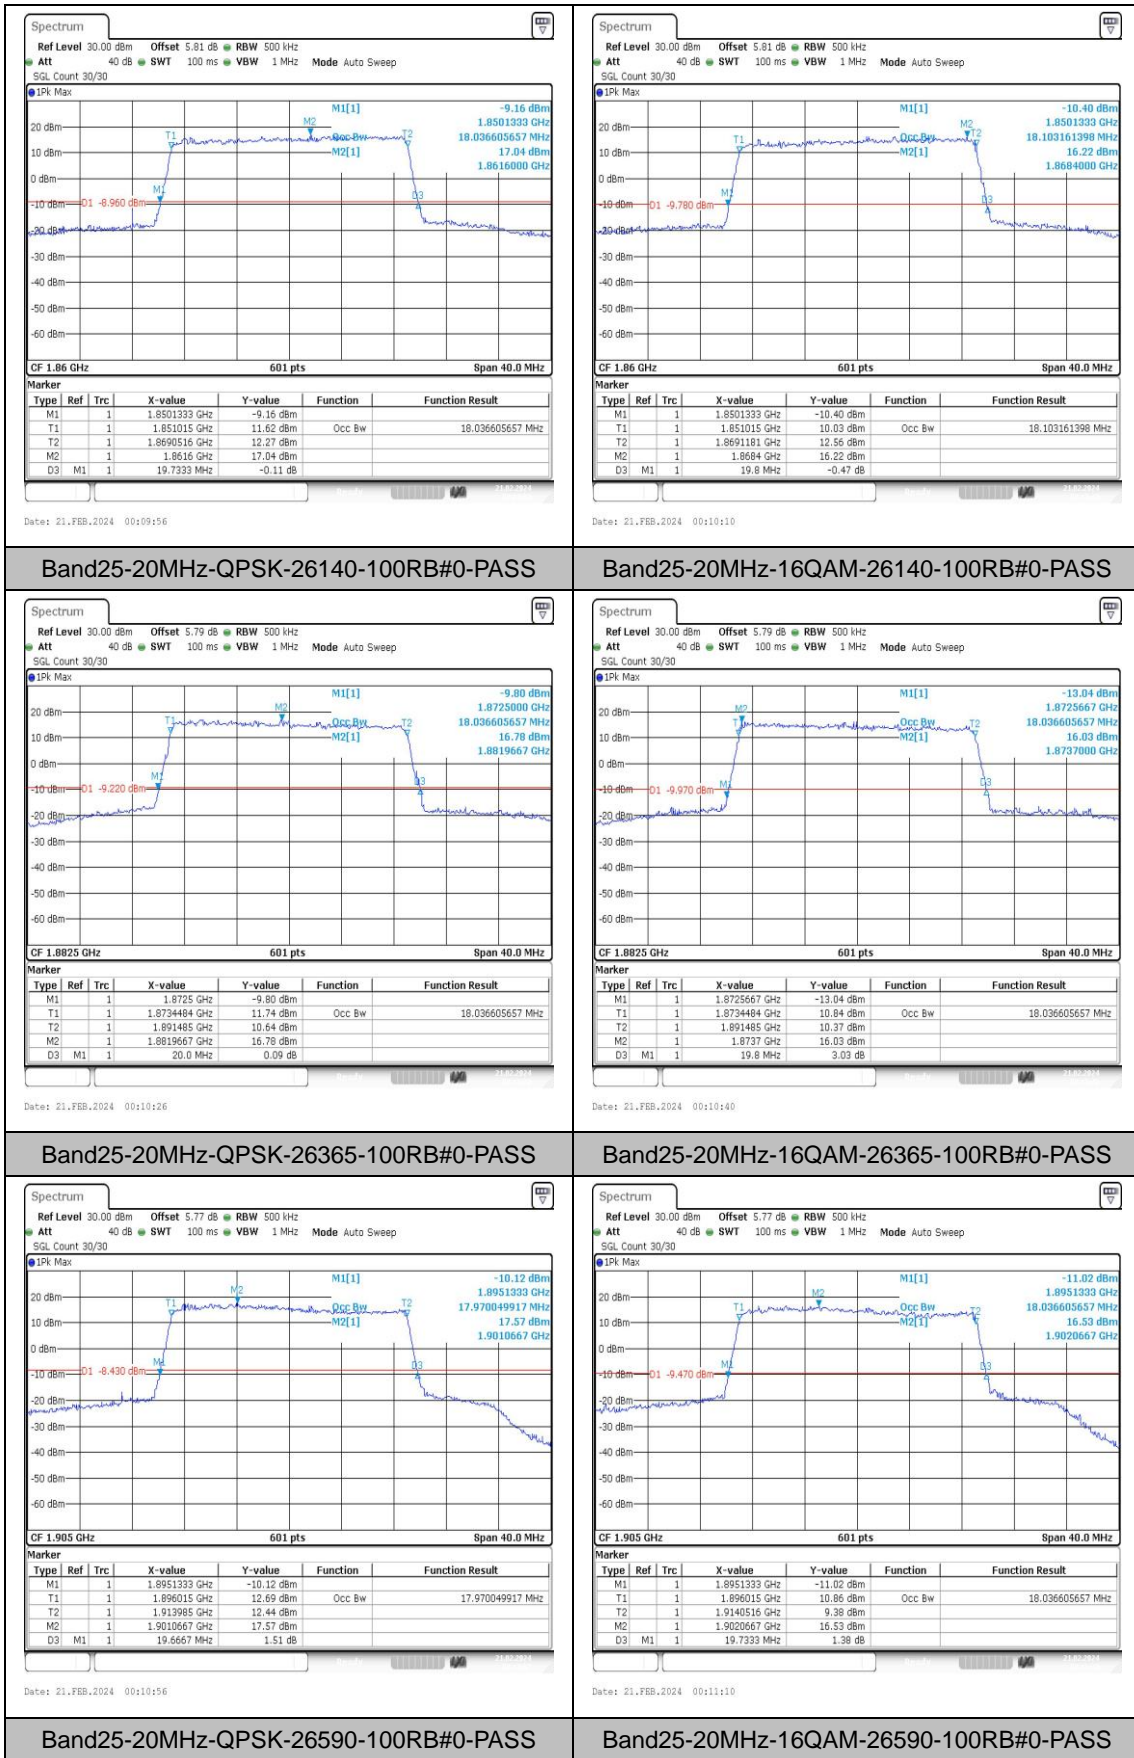

### Test Graphs

## Appendix D: Band Edge

### Test Result

Band	Bandwidth	Modulation	Channel	RB Configuration	Verdict
Band25	1.4MHz	QPSK	26047	1RB#0	PASS
Band25	1.4MHz	16QAM	26047	1RB#0	PASS
Band25	1.4MHz	QPSK	26047	1RB#5	PASS
Band25	1.4MHz	16QAM	26047	1RB#5	PASS
Band25	1.4MHz	QPSK	26047	6RB#0	PASS
Band25	1.4MHz	16QAM	26047	6RB#0	PASS
Band25	1.4MHz	QPSK	26683	1RB#0	PASS
Band25	1.4MHz	16QAM	26683	1RB#0	PASS
Band25	1.4MHz	QPSK	26683	1RB#5	PASS
Band25	1.4MHz	16QAM	26683	1RB#5	PASS
Band25	1.4MHz	QPSK	26683	6RB#0	PASS
Band25	1.4MHz	16QAM	26683	6RB#0	PASS
Band25	3MHz	QPSK	26055	1RB#0	PASS
Band25	3MHz	16QAM	26055	1RB#0	PASS
Band25	3MHz	QPSK	26055	1RB#14	PASS
Band25	3MHz	16QAM	26055	1RB#14	PASS
Band25	3MHz	QPSK	26055	15RB#0	PASS
Band25	3MHz	16QAM	26055	15RB#0	PASS
Band25	3MHz	QPSK	26675	1RB#0	PASS
Band25	3MHz	16QAM	26675	1RB#0	PASS
Band25	3MHz	QPSK	26675	1RB#14	PASS
Band25	3MHz	16QAM	26675	1RB#14	PASS
Band25	5MHz	QPSK	26065	1RB#0	PASS
Band25	5MHz	16QAM	26065	1RB#0	PASS
Band25	5MHz	QPSK	26065	1RB#24	PASS
Band25	5MHz	16QAM	26065	1RB#24	PASS
Band25	5MHz	QPSK	26065	25RB#0	PASS
Band25	5MHz	16QAM	26065	25RB#0	PASS
Band25	5MHz	QPSK	26665	1RB#0	PASS
Band25	5MHz	16QAM	26665	1RB#0	PASS
Band25	5MHz	QPSK	26665	1RB#24	PASS
Band25	5MHz	16QAM	26665	1RB#24	PASS
Band25	5MHz	QPSK	26665	25RB#0	PASS
Band25	5MHz	16QAM	26665	25RB#0	PASS
Band25	10MHz	QPSK	26090	1RB#0	PASS