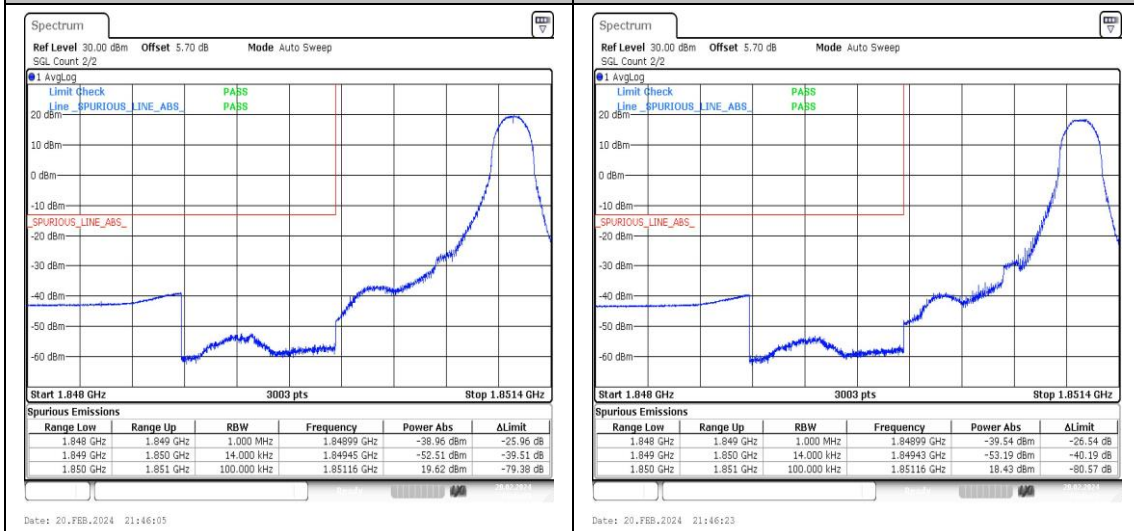

Band25	10MHz	16QAM	26090	1RB#0	PASS
Band25	10MHz	QPSK	26090	1RB#49	PASS
Band25	10MHz	16QAM	26090	1RB#49	PASS
Band25	10MHz	QPSK	26090	50RB#0	PASS
Band25	10MHz	16QAM	26090	50RB#0	PASS
Band25	10MHz	QPSK	26640	1RB#0	PASS
Band25	10MHz	16QAM	26640	1RB#0	PASS
Band25	10MHz	QPSK	26640	1RB#49	PASS
Band25	10MHz	16QAM	26640	1RB#49	PASS
Band25	10MHz	QPSK	26640	50RB#0	PASS
Band25	10MHz	16QAM	26640	50RB#0	PASS
Band25	15MHz	QPSK	26115	1RB#0	PASS
Band25	15MHz	16QAM	26115	1RB#0	PASS
Band25	15MHz	QPSK	26115	1RB#74	PASS
Band25	15MHz	16QAM	26115	1RB#74	PASS
Band25	15MHz	QPSK	26115	75RB#0	PASS
Band25	15MHz	16QAM	26115	75RB#0	PASS
Band25	15MHz	QPSK	26615	1RB#0	PASS
Band25	15MHz	16QAM	26615	1RB#0	PASS
Band25	15MHz	QPSK	26615	1RB#74	PASS
Band25	15MHz	16QAM	26615	1RB#74	PASS
Band25	15MHz	QPSK	26615	75RB#0	PASS
Band25	15MHz	16QAM	26615	75RB#0	PASS
Band25	20MHz	QPSK	26140	1RB#0	PASS
Band25	20MHz	16QAM	26140	1RB#0	PASS
Band25	20MHz	QPSK	26140	1RB#99	PASS
Band25	20MHz	16QAM	26140	1RB#99	PASS
Band25	20MHz	QPSK	26140	100RB#0	PASS
Band25	20MHz	16QAM	26140	100RB#0	PASS
Band25	20MHz	QPSK	26590	1RB#0	PASS
Band25	20MHz	16QAM	26590	1RB#0	PASS
Band25	20MHz	QPSK	26590	1RB#99	PASS
Band25	20MHz	16QAM	26590	1RB#99	PASS
Band25	20MHz	QPSK	26590	100RB#0	PASS
Band25	20MHz	16QAM	26590	100RB#0	PASS

### Test Graphs

Band25\_1.4MHz\_QPSK\_26047\_1RB#0

Band25\_1.4MHz\_16QAM\_26047\_1RB#0

Band25\_1.4MHz\_QPSK\_26047\_1RB#5

Band25\_1.4MHz\_16QAM\_26047\_1RB#5

Band25\_1.4MHz\_QPSK\_26047\_6RB#0

Band25\_1.4MHz\_16QAM\_26047\_6RB#0