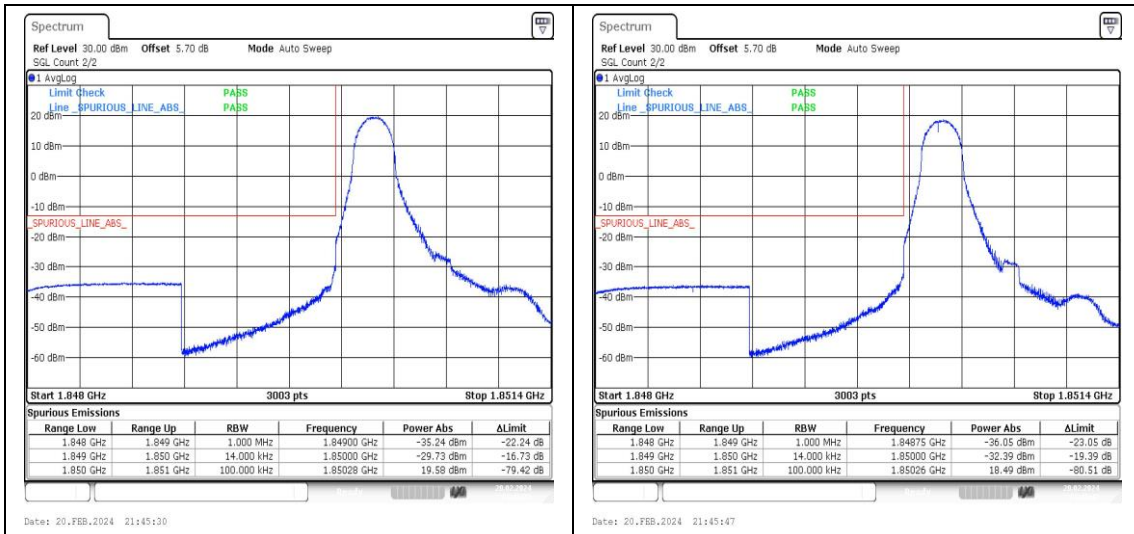

Test Graphs

Band25_1.4MHz_QPSK_26047_1RB#0

Band25_1.4MHz_16QAM_26047_1RB#0