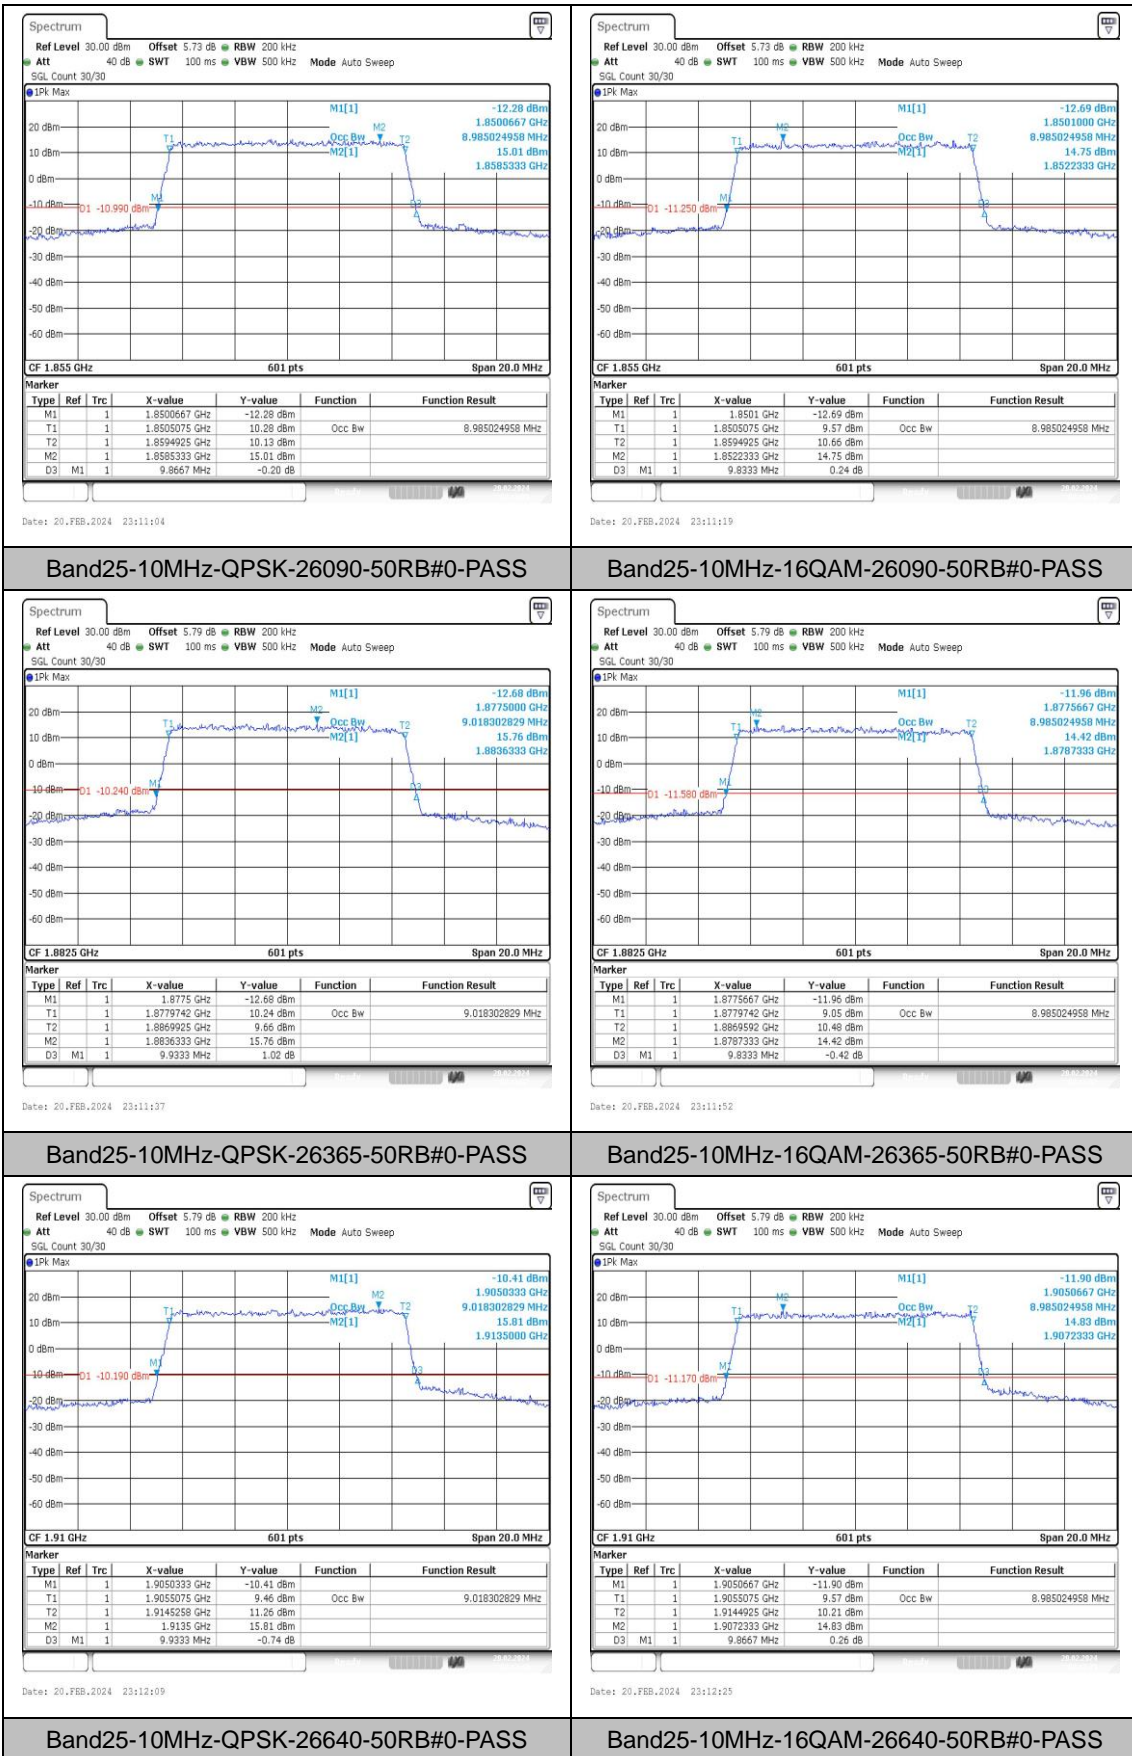

### Test Graphs

## Appendix D: Band Edge

### Test Result

Band	Bandwidth	Modulation	Channel	RB Configuration	Verdict
Band25	1.4MHz	QPSK	26047	1RB#0	PASS
Band25	1.4MHz	16QAM	26047	1RB#0	PASS
Band25	1.4MHz	QPSK	26047	1RB#5	PASS
Band25	1.4MHz	16QAM	26047	1RB#5	PASS
Band25	1.4MHz	QPSK	26047	6RB#0	PASS
Band25	1.4MHz	16QAM	26047	6RB#0	PASS
Band25	1.4MHz	QPSK	26683	1RB#0	PASS
Band25	1.4MHz	16QAM	26683	1RB#0	PASS
Band25	1.4MHz	QPSK	26683	1RB#5	PASS
Band25	1.4MHz	16QAM	26683	1RB#5	PASS
Band25	1.4MHz	QPSK	26683	6RB#0	PASS
Band25	1.4MHz	16QAM	26683	6RB#0	PASS
Band25	3MHz	QPSK	26055	1RB#0	PASS
Band25	3MHz	16QAM	26055	1RB#0	PASS
Band25	3MHz	QPSK	26055	1RB#14	PASS
Band25	3MHz	16QAM	26055	1RB#14	PASS
Band25	3MHz	QPSK	26055	15RB#0	PASS
Band25	3MHz	16QAM	26055	15RB#0	PASS
Band25	3MHz	QPSK	26675	1RB#0	PASS
Band25	3MHz	16QAM	26675	1RB#0	PASS
Band25	3MHz	QPSK	26675	1RB#14	PASS
Band25	3MHz	16QAM	26675	1RB#14	PASS
Band25	5MHz	QPSK	26065	1RB#0	PASS
Band25	5MHz	16QAM	26065	1RB#0	PASS
Band25	5MHz	QPSK	26065	1RB#24	PASS
Band25	5MHz	16QAM	26065	1RB#24	PASS
Band25	5MHz	QPSK	26065	25RB#0	PASS
Band25	5MHz	16QAM	26065	25RB#0	PASS
Band25	5MHz	QPSK	26665	1RB#0	PASS
Band25	5MHz	16QAM	26665	1RB#0	PASS
Band25	5MHz	QPSK	26665	1RB#24	PASS
Band25	5MHz	16QAM	26665	1RB#24	PASS
Band25	5MHz	QPSK	26665	25RB#0	PASS
Band25	5MHz	16QAM	26665	25RB#0	PASS
Band25	10MHz	QPSK	26090	1RB#0	PASS