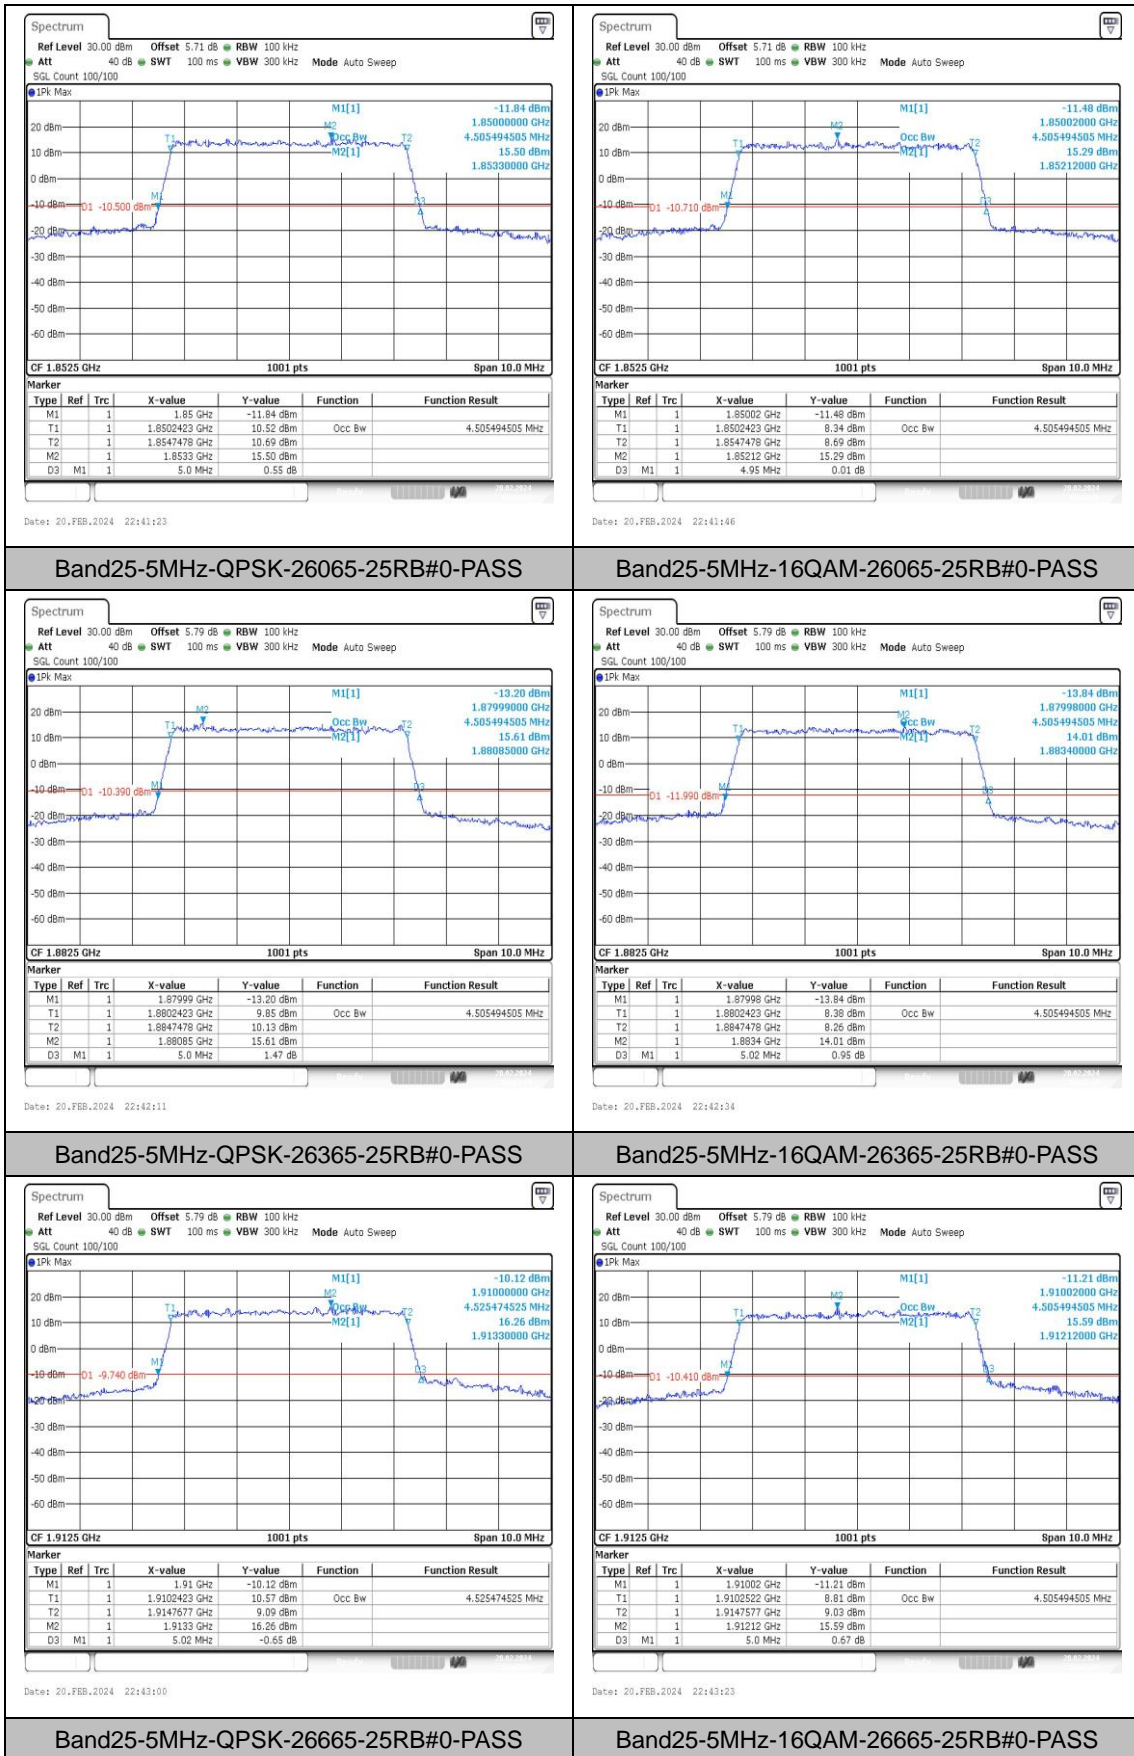

### Test Graphs

## Appendix D: Band Edge

### Test Result

Band	Bandwidth	Modulation	Channel	RB Configuration	Verdict
Band25	1.4MHz	QPSK	26047	1RB#0	PASS
Band25	1.4MHz	16QAM	26047	1RB#0	PASS
Band25	1.4MHz	QPSK	26047	1RB#5	PASS
Band25	1.4MHz	16QAM	26047	1RB#5	PASS
Band25	1.4MHz	QPSK	26047	6RB#0	PASS
Band25	1.4MHz	16QAM	26047	6RB#0	PASS
Band25	1.4MHz	QPSK	26683	1RB#0	PASS
Band25	1.4MHz	16QAM	26683	1RB#0	PASS
Band25	1.4MHz	QPSK	26683	1RB#5	PASS
Band25	1.4MHz	16QAM	26683	1RB#5	PASS
Band25	1.4MHz	QPSK	26683	6RB#0	PASS
Band25	1.4MHz	16QAM	26683	6RB#0	PASS
Band25	3MHz	QPSK	26055	1RB#0	PASS
Band25	3MHz	16QAM	26055	1RB#0	PASS
Band25	3MHz	QPSK	26055	1RB#14	PASS
Band25	3MHz	16QAM	26055	1RB#14	PASS
Band25	3MHz	QPSK	26055	15RB#0	PASS
Band25	3MHz	16QAM	26055	15RB#0	PASS
Band25	3MHz	QPSK	26675	1RB#0	PASS
Band25	3MHz	16QAM	26675	1RB#0	PASS
Band25	3MHz	QPSK	26675	1RB#14	PASS
Band25	3MHz	16QAM	26675	1RB#14	PASS
Band25	5MHz	QPSK	26065	1RB#0	PASS
Band25	5MHz	16QAM	26065	1RB#0	PASS
Band25	5MHz	QPSK	26065	1RB#24	PASS
Band25	5MHz	16QAM	26065	1RB#24	PASS
Band25	5MHz	QPSK	26065	25RB#0	PASS
Band25	5MHz	16QAM	26065	25RB#0	PASS
Band25	5MHz	QPSK	26665	1RB#0	PASS
Band25	5MHz	16QAM	26665	1RB#0	PASS
Band25	5MHz	QPSK	26665	1RB#24	PASS
Band25	5MHz	16QAM	26665	1RB#24	PASS
Band25	5MHz	QPSK	26665	25RB#0	PASS
Band25	5MHz	16QAM	26665	25RB#0	PASS
Band25	10MHz	QPSK	26090	1RB#0	PASS