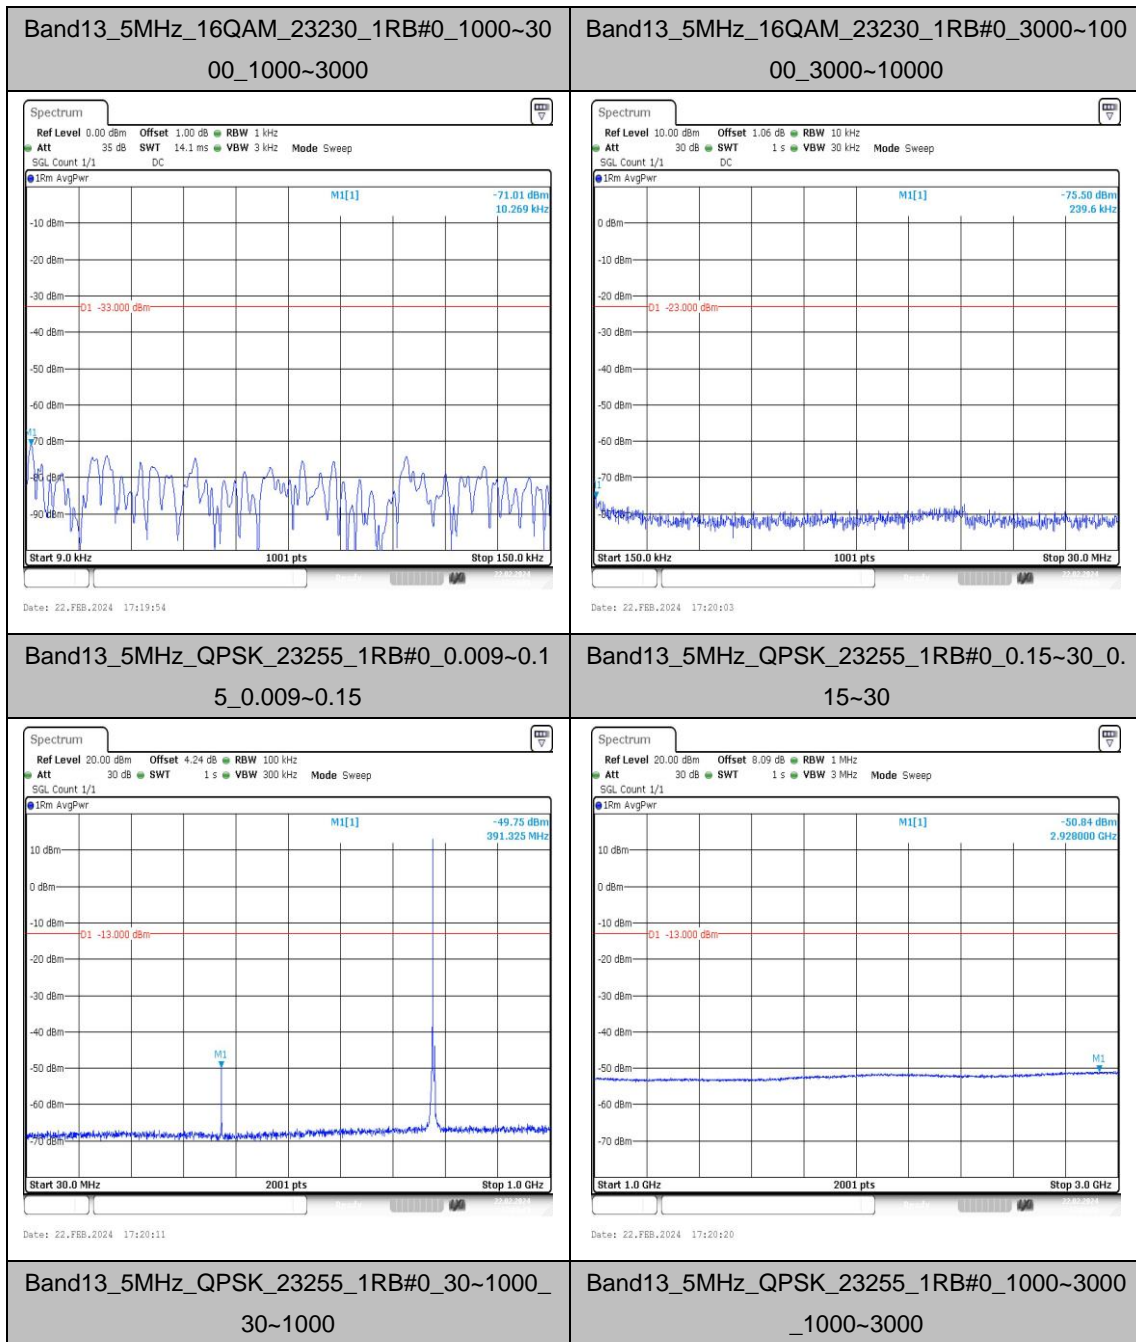

### Test Graphs

**Band13\_5MHz\_QPSK\_23205\_1RB#0\_3000~10000\_00\_3000~10000**      **Band13\_5MHz\_16QAM\_23205\_1RB#0\_0.009~0.15\_5\_0.009~0.15**

**Band13\_5MHz\_16QAM\_23205\_1RB#0\_0.15~30\_0.15~30**      **Band13\_5MHz\_16QAM\_23205\_1RB#0\_30~1000\_30~1000**