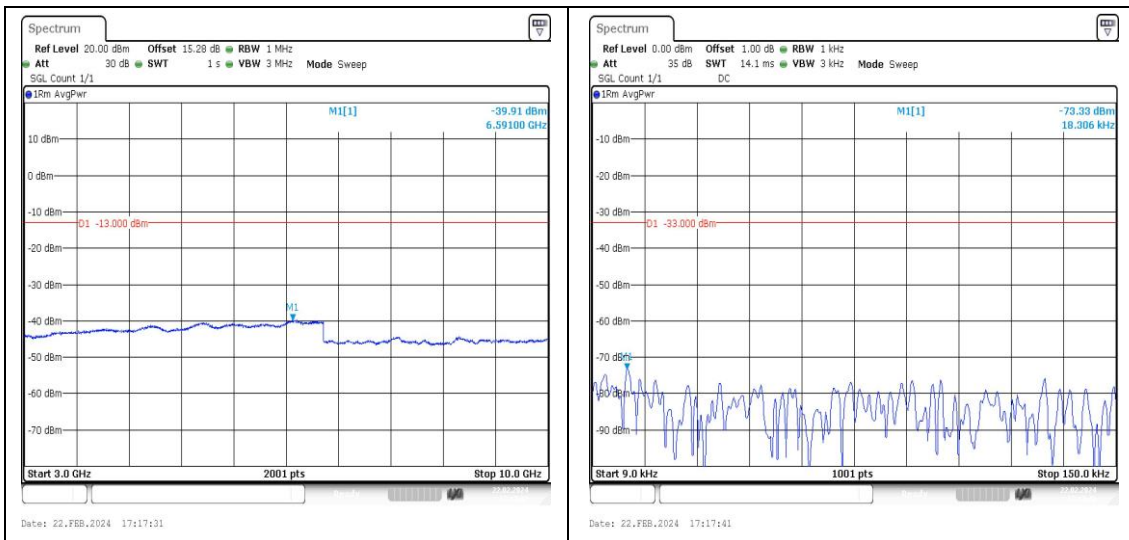

### Test Graphs

### Test Graphs

**Band13\_5MHz\_QPSK\_23205\_1RB#0\_3000~10000\_00\_3000~10000**      **Band13\_5MHz\_16QAM\_23205\_1RB#0\_0.009~0.15\_5\_0.009~0.15**

**Band13\_5MHz\_16QAM\_23205\_1RB#0\_0.15~30\_0.15~30**      **Band13\_5MHz\_16QAM\_23205\_1RB#0\_30~1000\_30~1000**