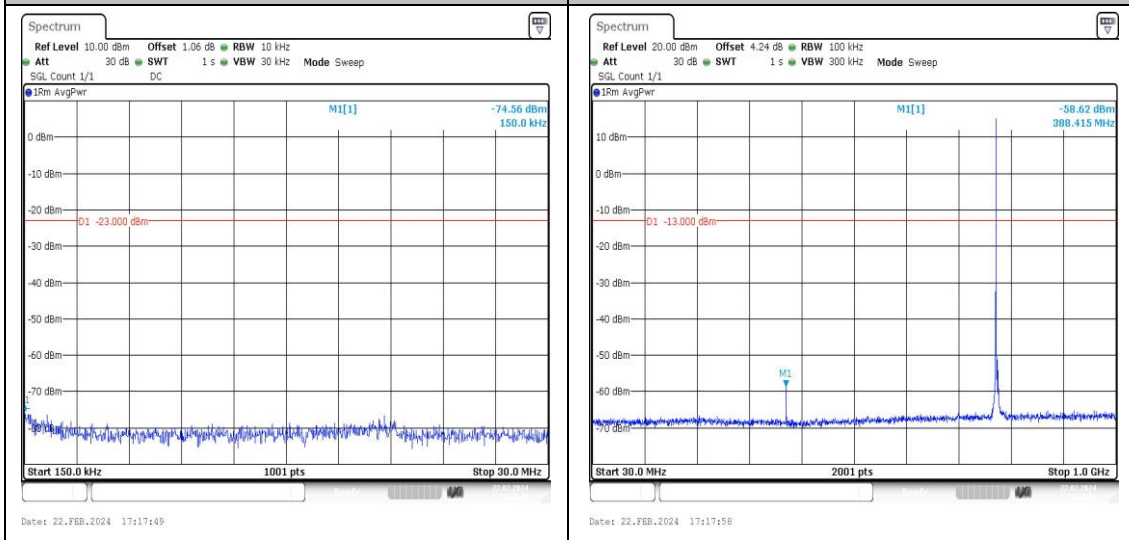

### Test Graphs

**Band13\_5MHz\_QPSK\_23205\_1RB#0\_3000~10000\_00\_3000~10000**      **Band13\_5MHz\_16QAM\_23205\_1RB#0\_0.009~0.15\_5\_0.009~0.15**

**Band13\_5MHz\_16QAM\_23205\_1RB#0\_0.15~30\_0.15~30**      **Band13\_5MHz\_16QAM\_23205\_1RB#0\_30~1000\_30~1000**