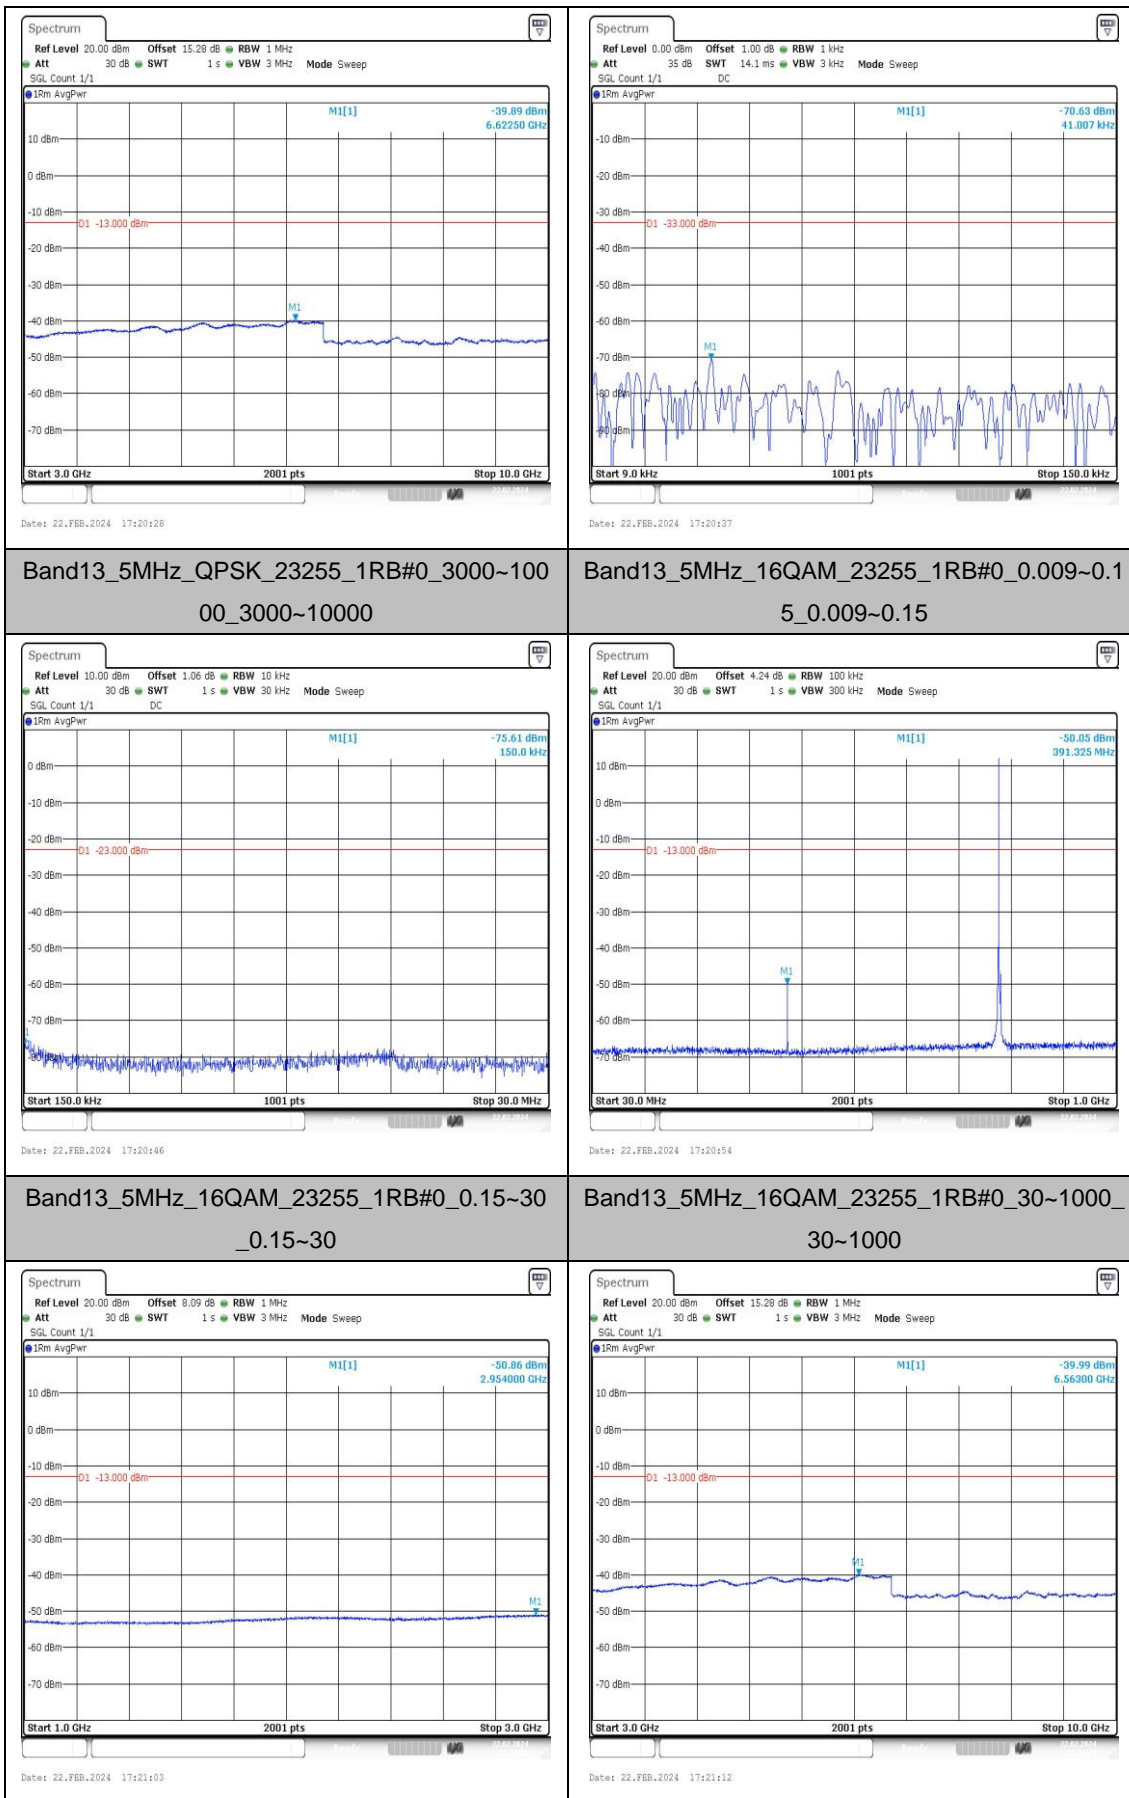

### Test Graphs

### Test Graphs

**Band13\_5MHz\_QPSK\_23205\_1RB#0\_3000~10000\_00\_3000~10000**      **Band13\_5MHz\_16QAM\_23205\_1RB#0\_0.009~0.15\_5\_0.009~0.15**

**Band13\_5MHz\_16QAM\_23205\_1RB#0\_0.15~30\_0.15~30**      **Band13\_5MHz\_16QAM\_23205\_1RB#0\_30~1000\_30~1000**