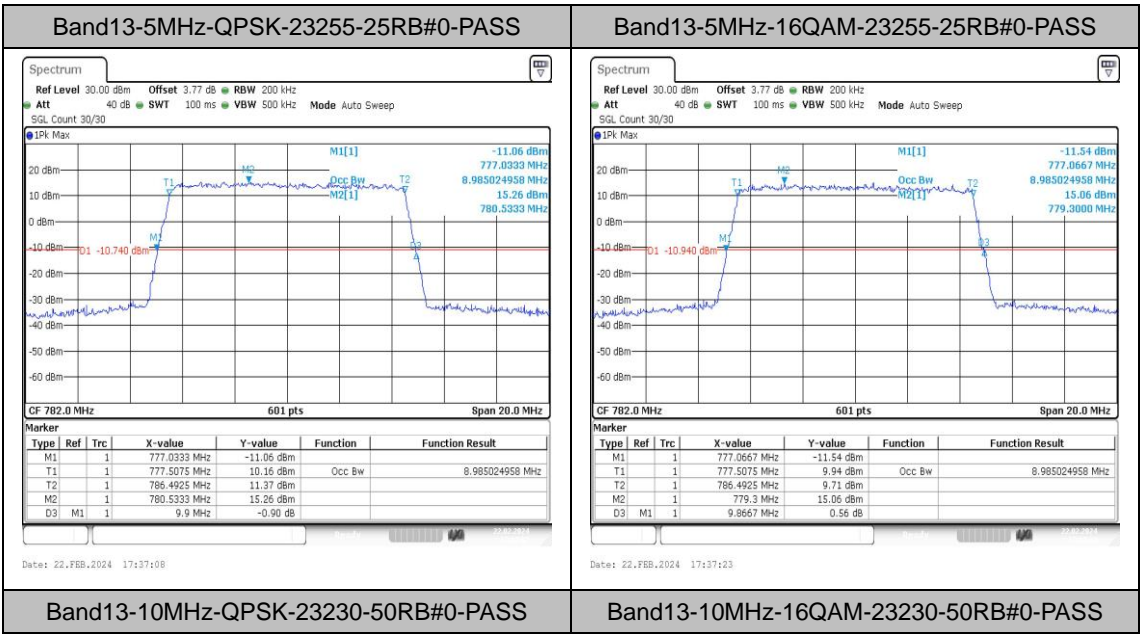

## Appendix C: 26dB Bandwidth and Occupied Bandwidth

### Test Graphs