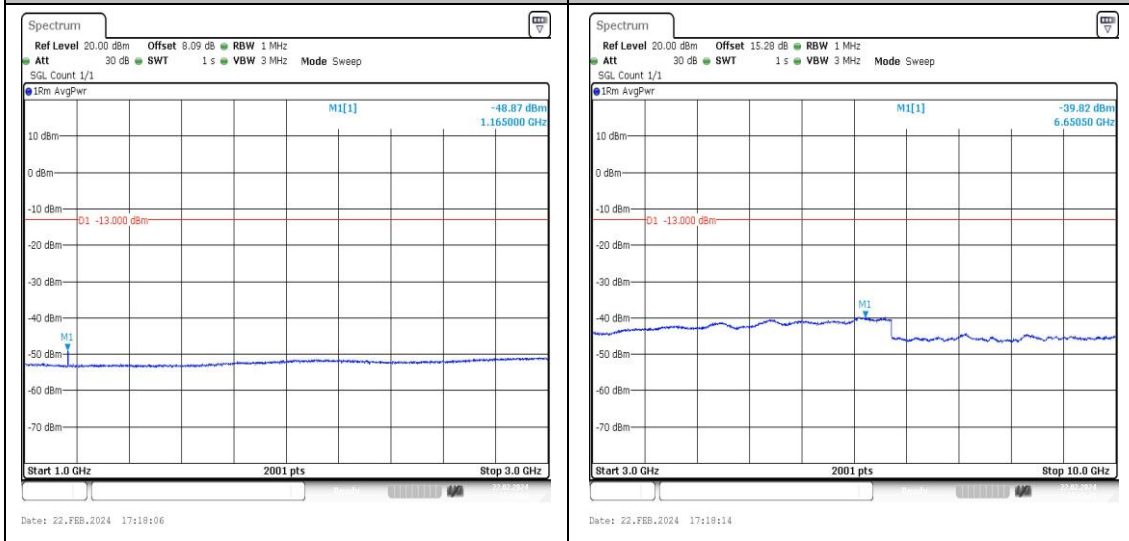

### Test Graphs

**Band13\_5MHz\_QPSK\_23205\_1RB#0\_3000~10000\_00\_3000~10000**      **Band13\_5MHz\_16QAM\_23205\_1RB#0\_0.009~0.15\_5\_0.009~0.15**

**Band13\_5MHz\_16QAM\_23205\_1RB#0\_0.15~30\_0.15~30**      **Band13\_5MHz\_16QAM\_23205\_1RB#0\_30~1000\_30~1000**