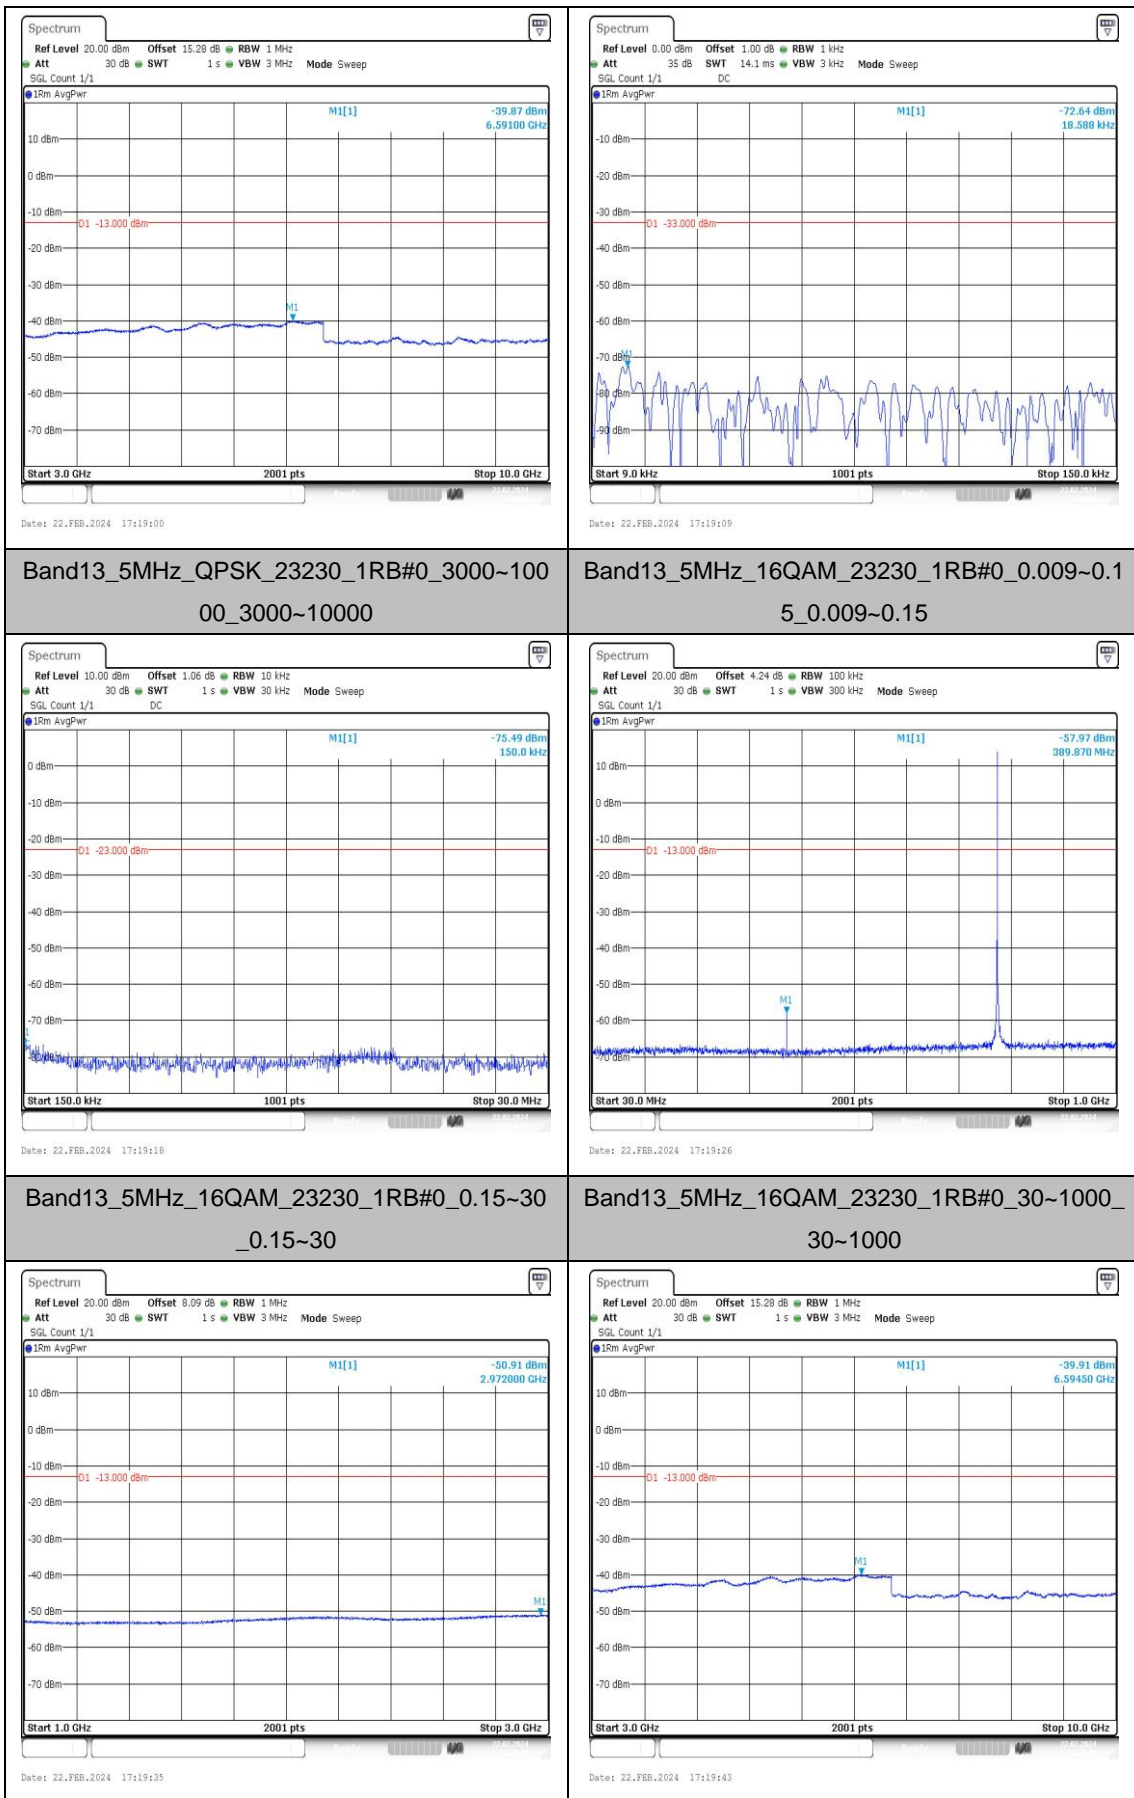

### Test Graphs

### Test Graphs

**Band13\_5MHz\_QPSK\_23205\_1RB#0\_3000~10000\_00\_3000~10000**      **Band13\_5MHz\_16QAM\_23205\_1RB#0\_0.009~0.15\_5\_0.009~0.15**

**Band13\_5MHz\_16QAM\_23205\_1RB#0\_0.15~30\_0.15~30**      **Band13\_5MHz\_16QAM\_23205\_1RB#0\_30~1000\_30~1000**