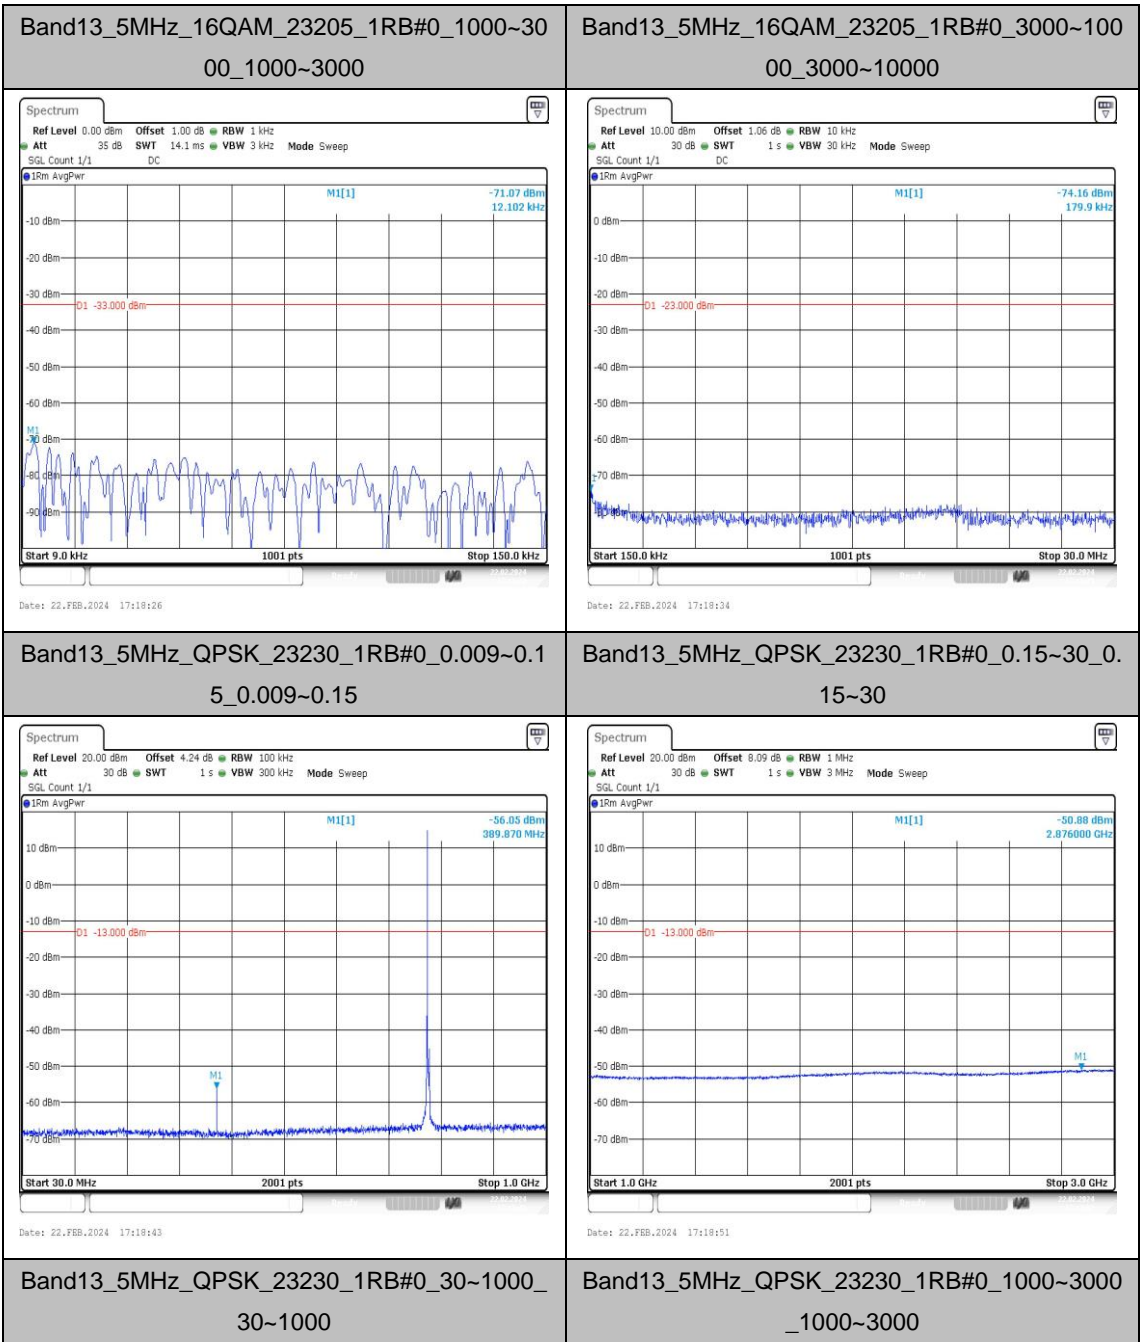

### Test Graphs

### Test Graphs

**Band13\_5MHz\_QPSK\_23205\_1RB#0\_3000~10000\_00\_3000~10000**      **Band13\_5MHz\_16QAM\_23205\_1RB#0\_0.009~0.15\_5\_0.009~0.15**

**Band13\_5MHz\_16QAM\_23205\_1RB#0\_0.15~30\_0.15~30**      **Band13\_5MHz\_16QAM\_23205\_1RB#0\_30~1000\_30~1000**