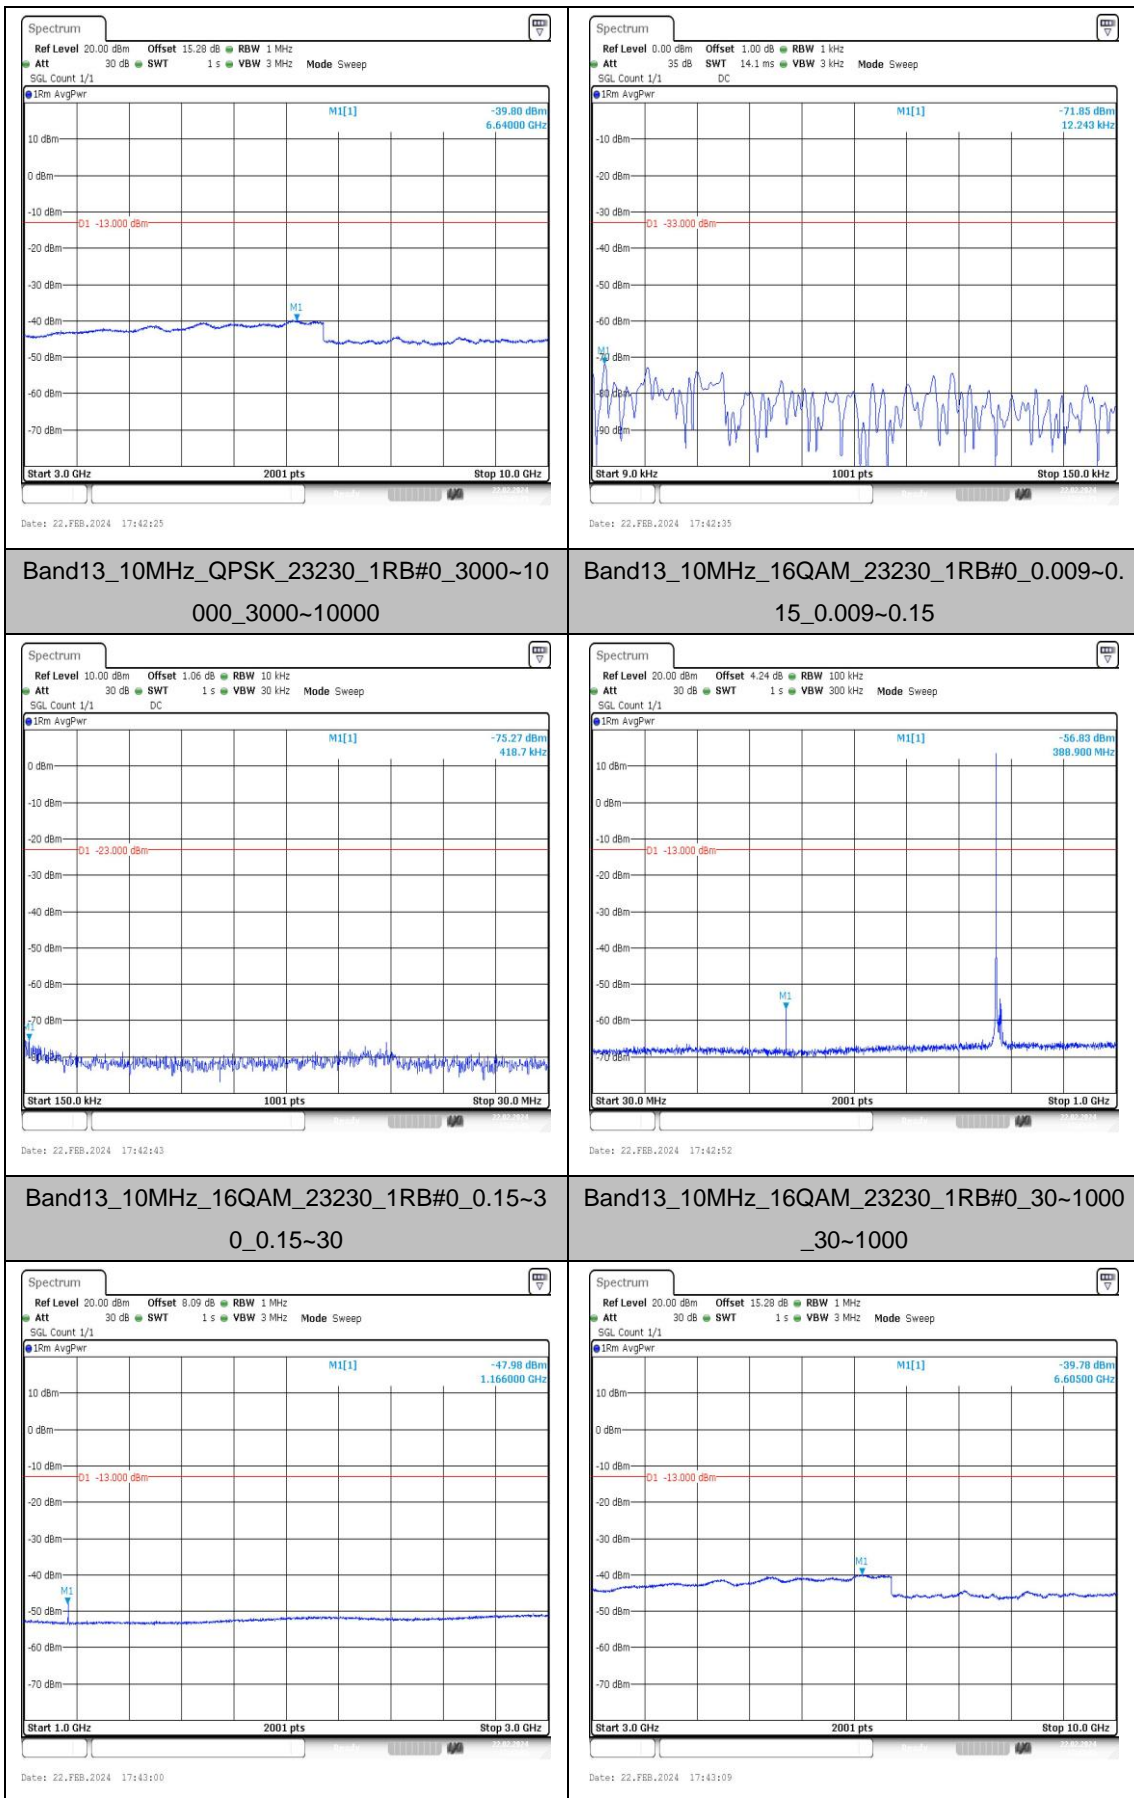

### Test Graphs

### Test Graphs

**Band13\_5MHz\_QPSK\_23205\_1RB#0\_3000~10000\_00\_3000~10000**      **Band13\_5MHz\_16QAM\_23205\_1RB#0\_0.009~0.15\_5\_0.009~0.15**

**Band13\_5MHz\_16QAM\_23205\_1RB#0\_0.15~30\_0.15~30**      **Band13\_5MHz\_16QAM\_23205\_1RB#0\_30~1000\_30~1000**