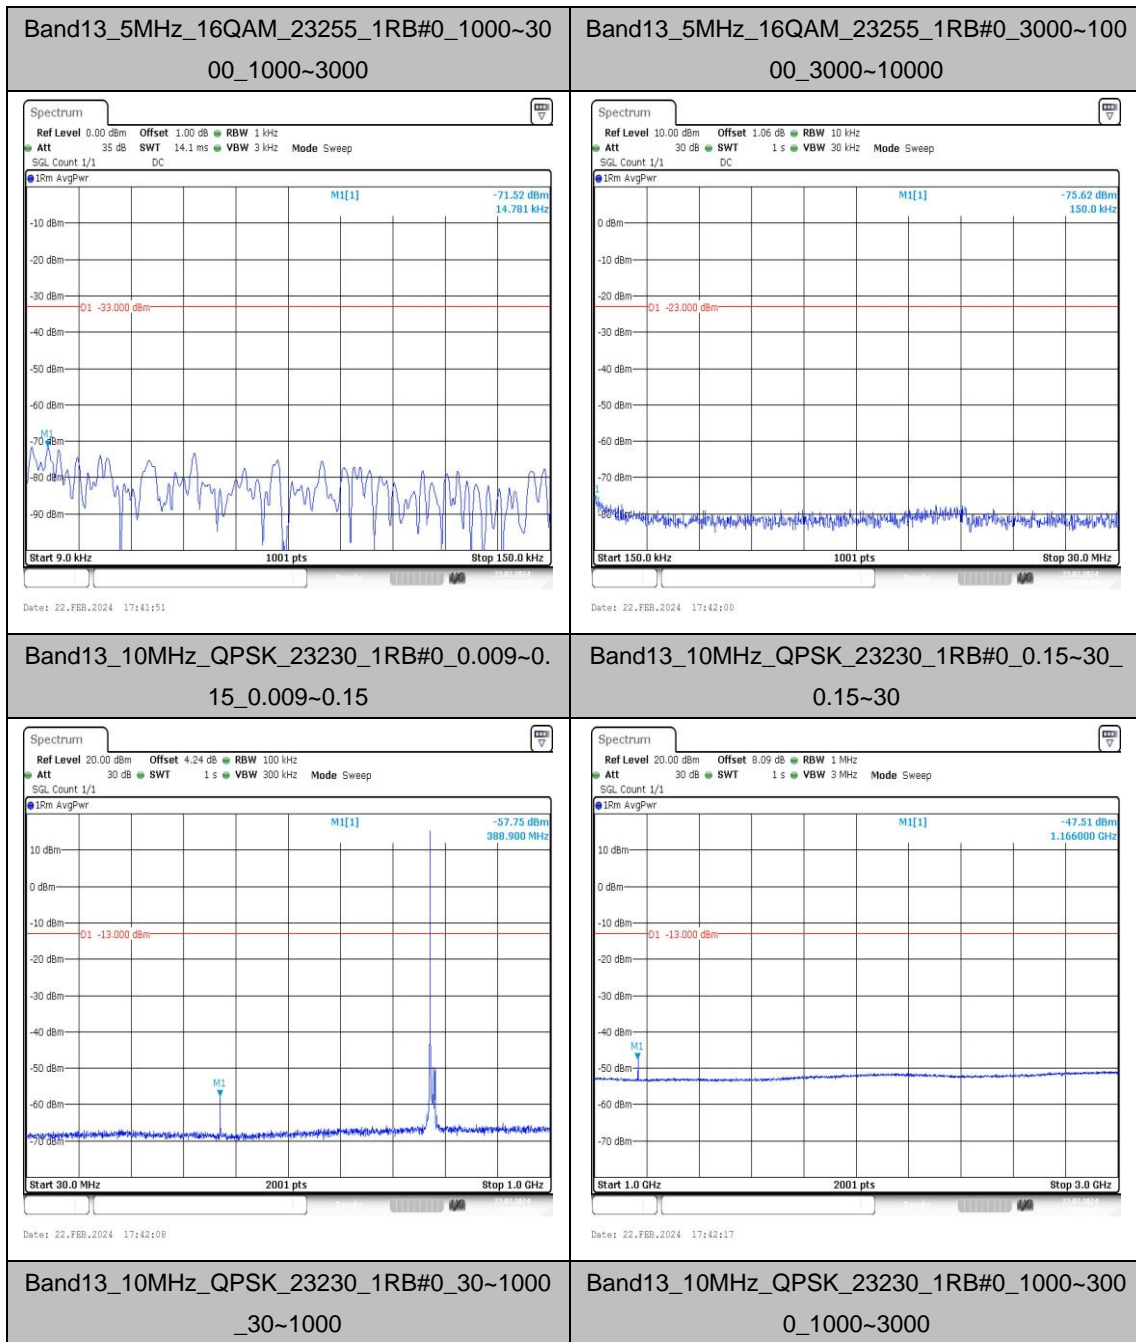

### Test Graphs

### Test Graphs

**Band13\_5MHz\_QPSK\_23205\_1RB#0\_3000~10000\_00\_3000~10000**      **Band13\_5MHz\_16QAM\_23205\_1RB#0\_0.009~0.15\_5\_0.009~0.15**

**Band13\_5MHz\_16QAM\_23205\_1RB#0\_0.15~30\_0.15~30**      **Band13\_5MHz\_16QAM\_23205\_1RB#0\_30~1000\_30~1000**