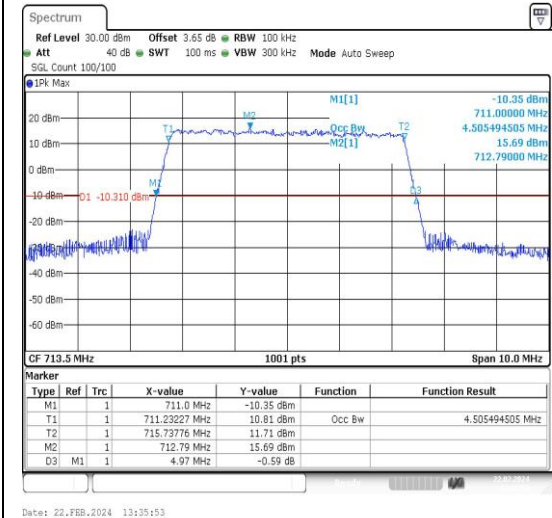

Test Graphs

Band12-5MHz-QPSK-23035-25RB#0-PASS

Band12-5MHz-16QAM-23035-25RB#0-PASS

Band12-5MHz-QPSK-23095-25RB#0-PASS

Band12-5MHz-16QAM-23095-25RB#0-PASS

Band12-5MHz-QPSK-23155-25RB#0-PASS

Band12-5MHz-16QAM-23155-25RB#0-PASS