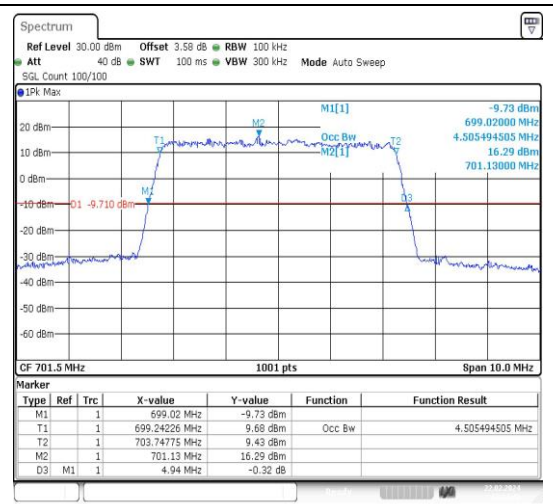

Band12-5MHz-QPSK-23035-25RB#0-PASS

Band12-5MHz-16QAM-23035-25RB#0-PASS

Band12-5MHz-QPSK-23095-25RB#0-PASS

Band12-5MHz-16QAM-23095-25RB#0-PASS

Band12-5MHz-QPSK-23155-25RB#0-PASS

Band12-5MHz-16QAM-23155-25RB#0-PASS