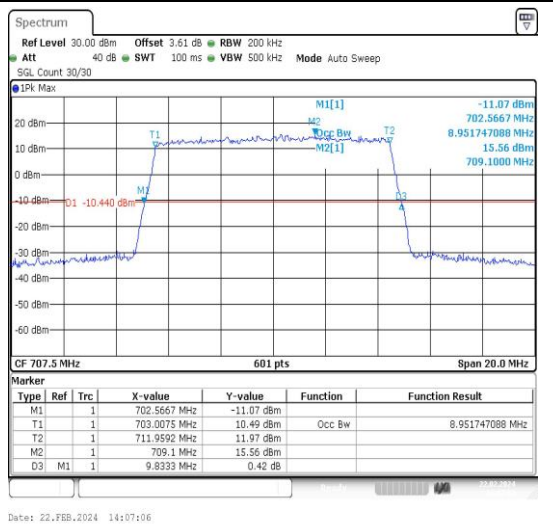

Band12-10MHz-16QAM-23095-50RB#0-PASS