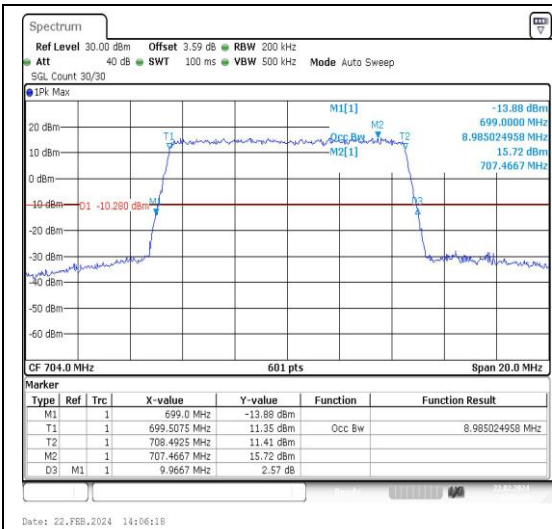

Test Graphs

Band12-5MHz-QPSK-23035-25RB#0-PASS

Band12-5MHz-16QAM-23035-25RB#0-PASS

Band12-5MHz-QPSK-23095-25RB#0-PASS

Band12-5MHz-16QAM-23095-25RB#0-PASS

Band12-5MHz-QPSK-23155-25RB#0-PASS

Band12-5MHz-16QAM-23155-25RB#0-PASS