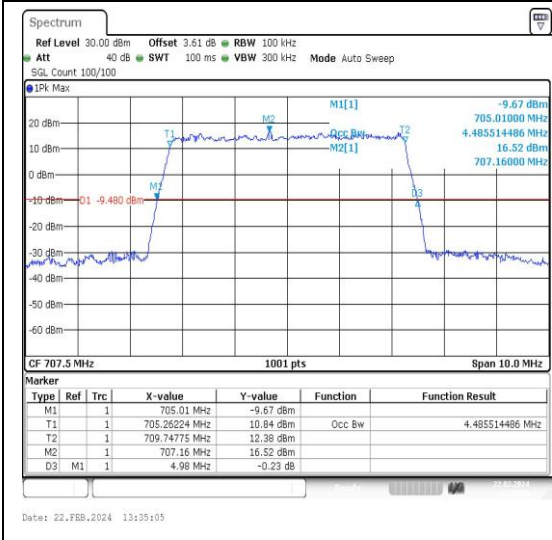

Test Graphs

Band12-5MHz-QPSK-23035-25RB#0-PASS

Band12-5MHz-16QAM-23035-25RB#0-PASS

Band12-5MHz-QPSK-23095-25RB#0-PASS

Band12-5MHz-16QAM-23095-25RB#0-PASS

Band12-5MHz-QPSK-23155-25RB#0-PASS

Band12-5MHz-16QAM-23155-25RB#0-PASS