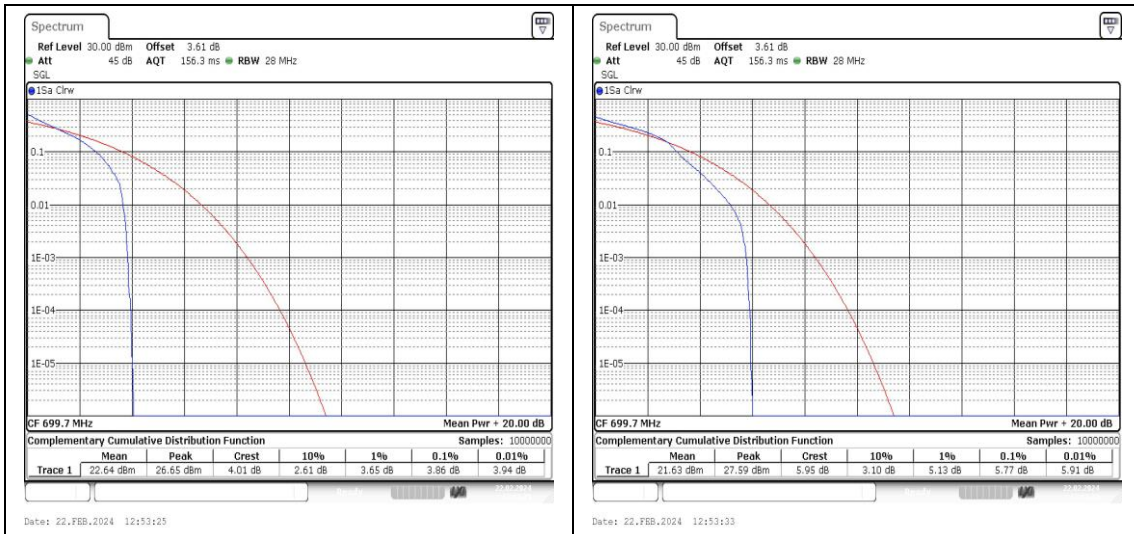

Test Graphs

Band12-1.4MHz-QPSK-23017-1RB#0-PASS   **Band12-1.4MHz-16QAM-23017-1RB#0-PASS**