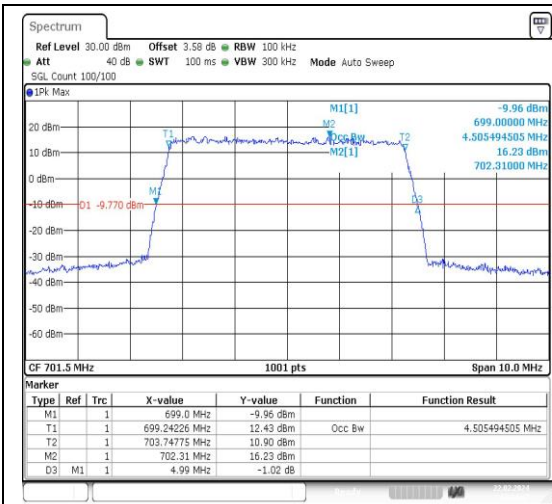

Band12-5MHz-QPSK-23035-25RB#0-PASS

Band12-5MHz-16QAM-23035-25RB#0-PASS

Band12-5MHz-QPSK-23095-25RB#0-PASS

Band12-5MHz-16QAM-23095-25RB#0-PASS

Band12-5MHz-QPSK-23155-25RB#0-PASS

Band12-5MHz-16QAM-23155-25RB#0-PASS