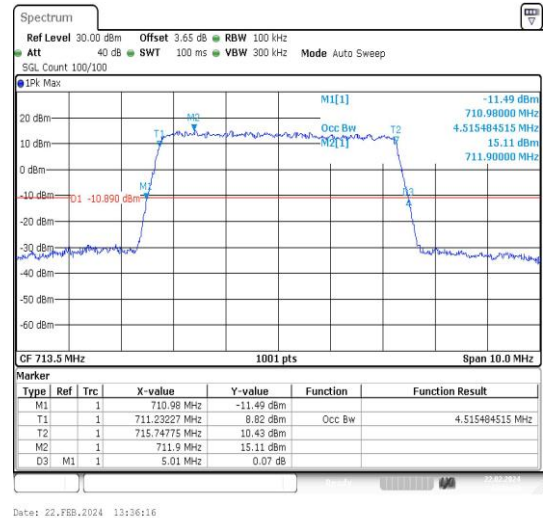

Test Graphs

Band12-5MHz-QPSK-23035-25RB#0-PASS

Band12-5MHz-16QAM-23035-25RB#0-PASS

Band12-5MHz-QPSK-23095-25RB#0-PASS

Band12-5MHz-16QAM-23095-25RB#0-PASS

Band12-5MHz-QPSK-23155-25RB#0-PASS

Band12-5MHz-16QAM-23155-25RB#0-PASS