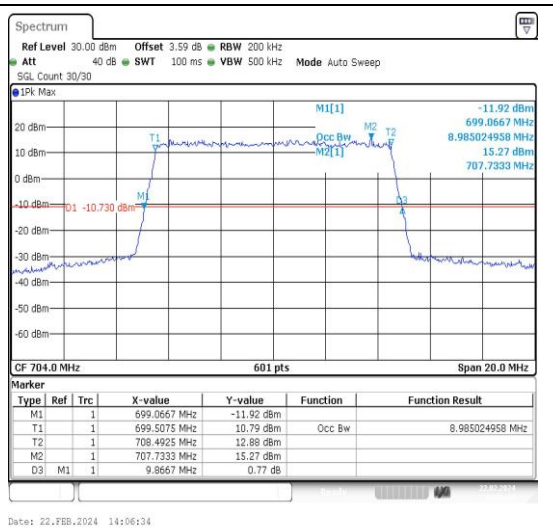

Test Graphs

Band12-5MHz-QPSK-23035-25RB#0-PASS

Band12-5MHz-16QAM-23035-25RB#0-PASS

Band12-5MHz-QPSK-23095-25RB#0-PASS

Band12-5MHz-16QAM-23095-25RB#0-PASS

Band12-5MHz-QPSK-23155-25RB#0-PASS

Band12-5MHz-16QAM-23155-25RB#0-PASS