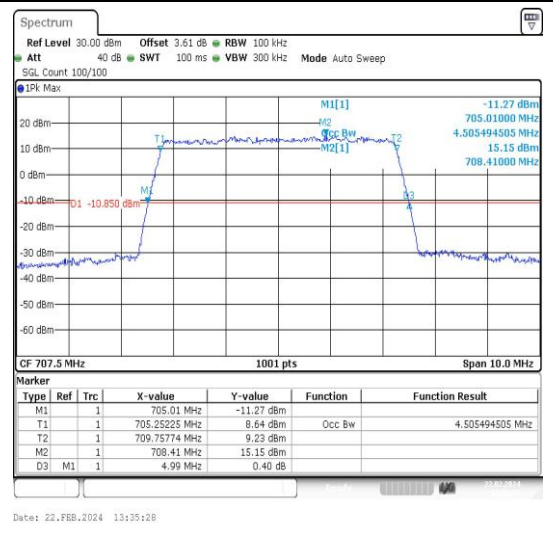

Test Graphs

Band12-5MHz-QPSK-23035-25RB#0-PASS

Band12-5MHz-16QAM-23035-25RB#0-PASS

Band12-5MHz-QPSK-23095-25RB#0-PASS

Band12-5MHz-16QAM-23095-25RB#0-PASS

Band12-5MHz-QPSK-23155-25RB#0-PASS

Band12-5MHz-16QAM-23155-25RB#0-PASS