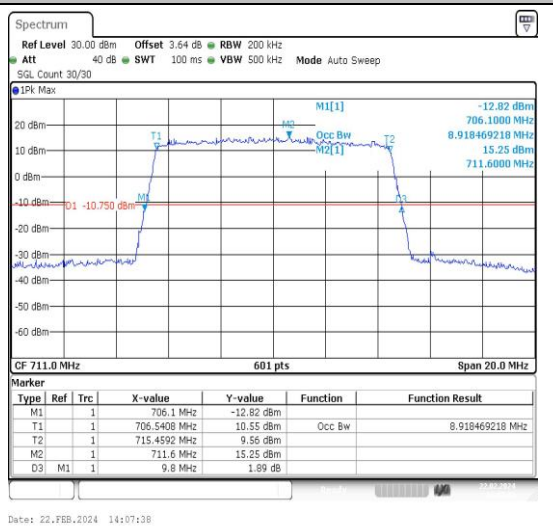

Band12-10MHz-16QAM-23130-50RB#0-PASS