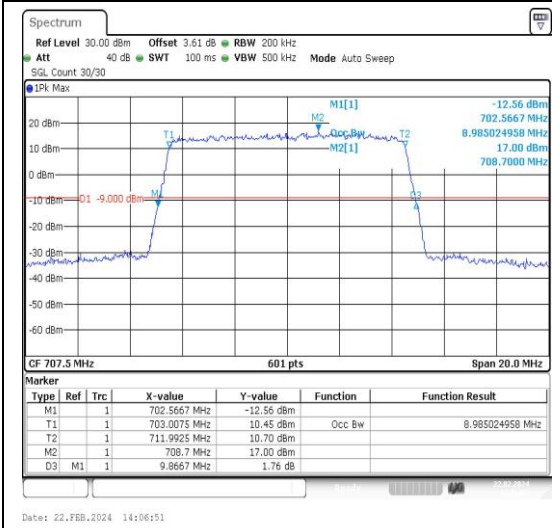

Band12-10MHz-QPSK-23095-50RB#0-PASS