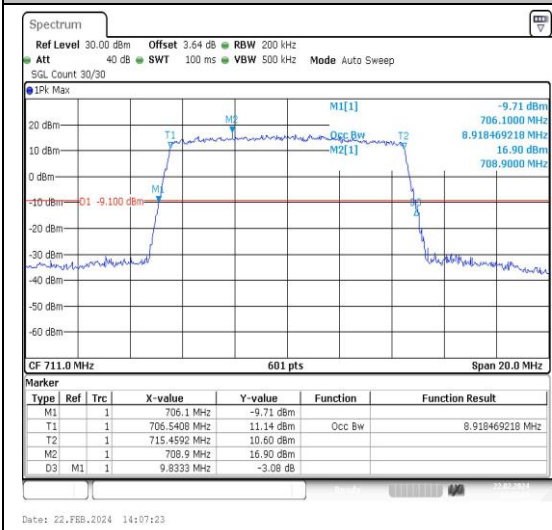

Band12-10MHz-QPSK-23130-50RB#0-PASS