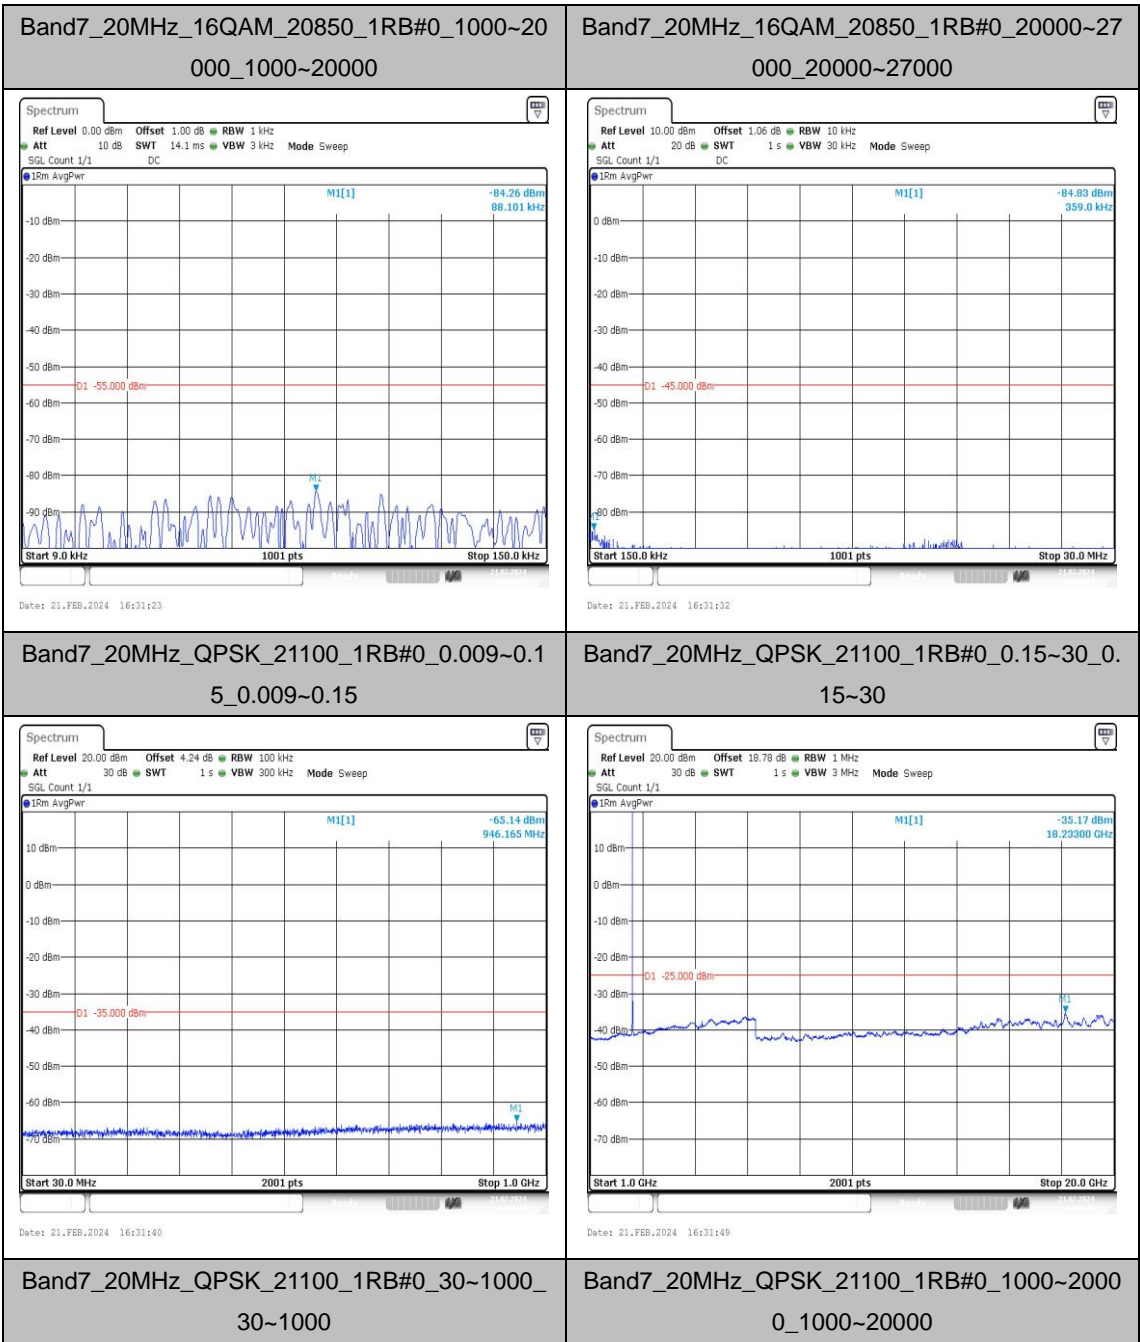

Band7_15MHz_16QAM_21375_1RB#0_0.009~0.15_5_0.009~0.15

Band7_15MHz_16QAM_21375_1RB#0_0.15~30_0.15~30

Band7_15MHz_16QAM_21375_1RB#0_30~1000_30~1000

Band7_20MHz_16QAM_21350_1RB#0_1000~2000_1000~20000	Band7_20MHz_16QAM_21350_1RB#0_20000~27000_20000~27000
--	---