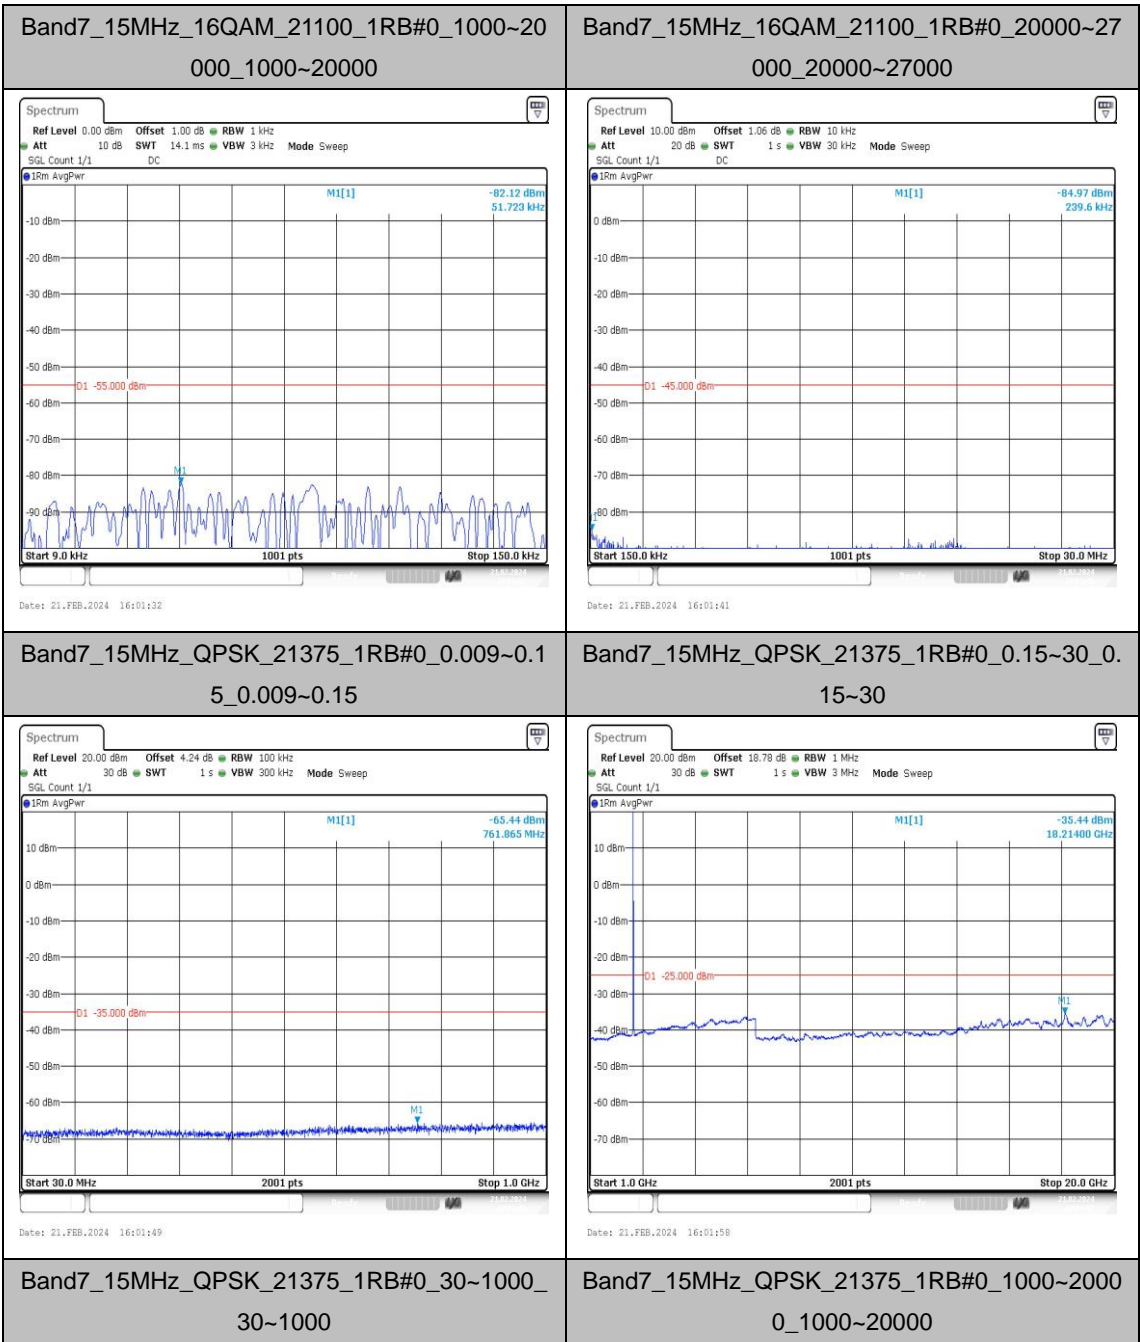

Band7_15MHz_QPSK_20825_1RB#0_20000~27000_000_20000~27000

Band7_15MHz_16QAM_20825_1RB#0_0.009~0.15_5_0.009~0.15

Band7_15MHz_16QAM_20825_1RB#0_0.15~30_0.15~30

Band7_15MHz_16QAM_20825_1RB#0_30~1000_30~1000

Band7_15MHz_QPSK_21375_1RB#0_20000~27000_000_20000~27000