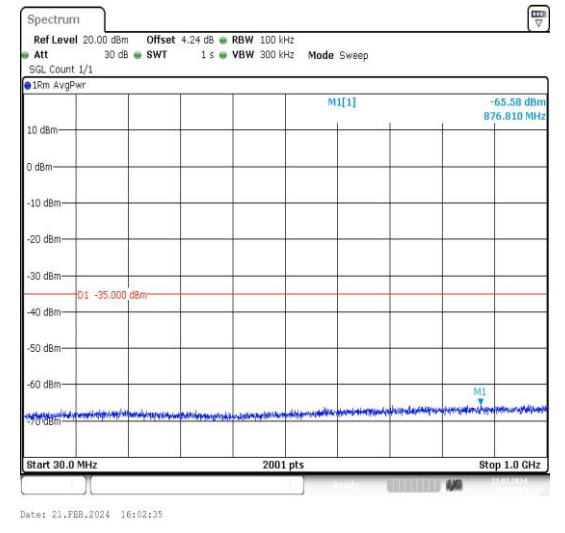

Band7_15MHz_16QAM_21375_1RB#0_30~1000_30~1000

Band7_15MHz_16QAM_21375_1RB#0_0.009~0.15_5_0.009~0.15