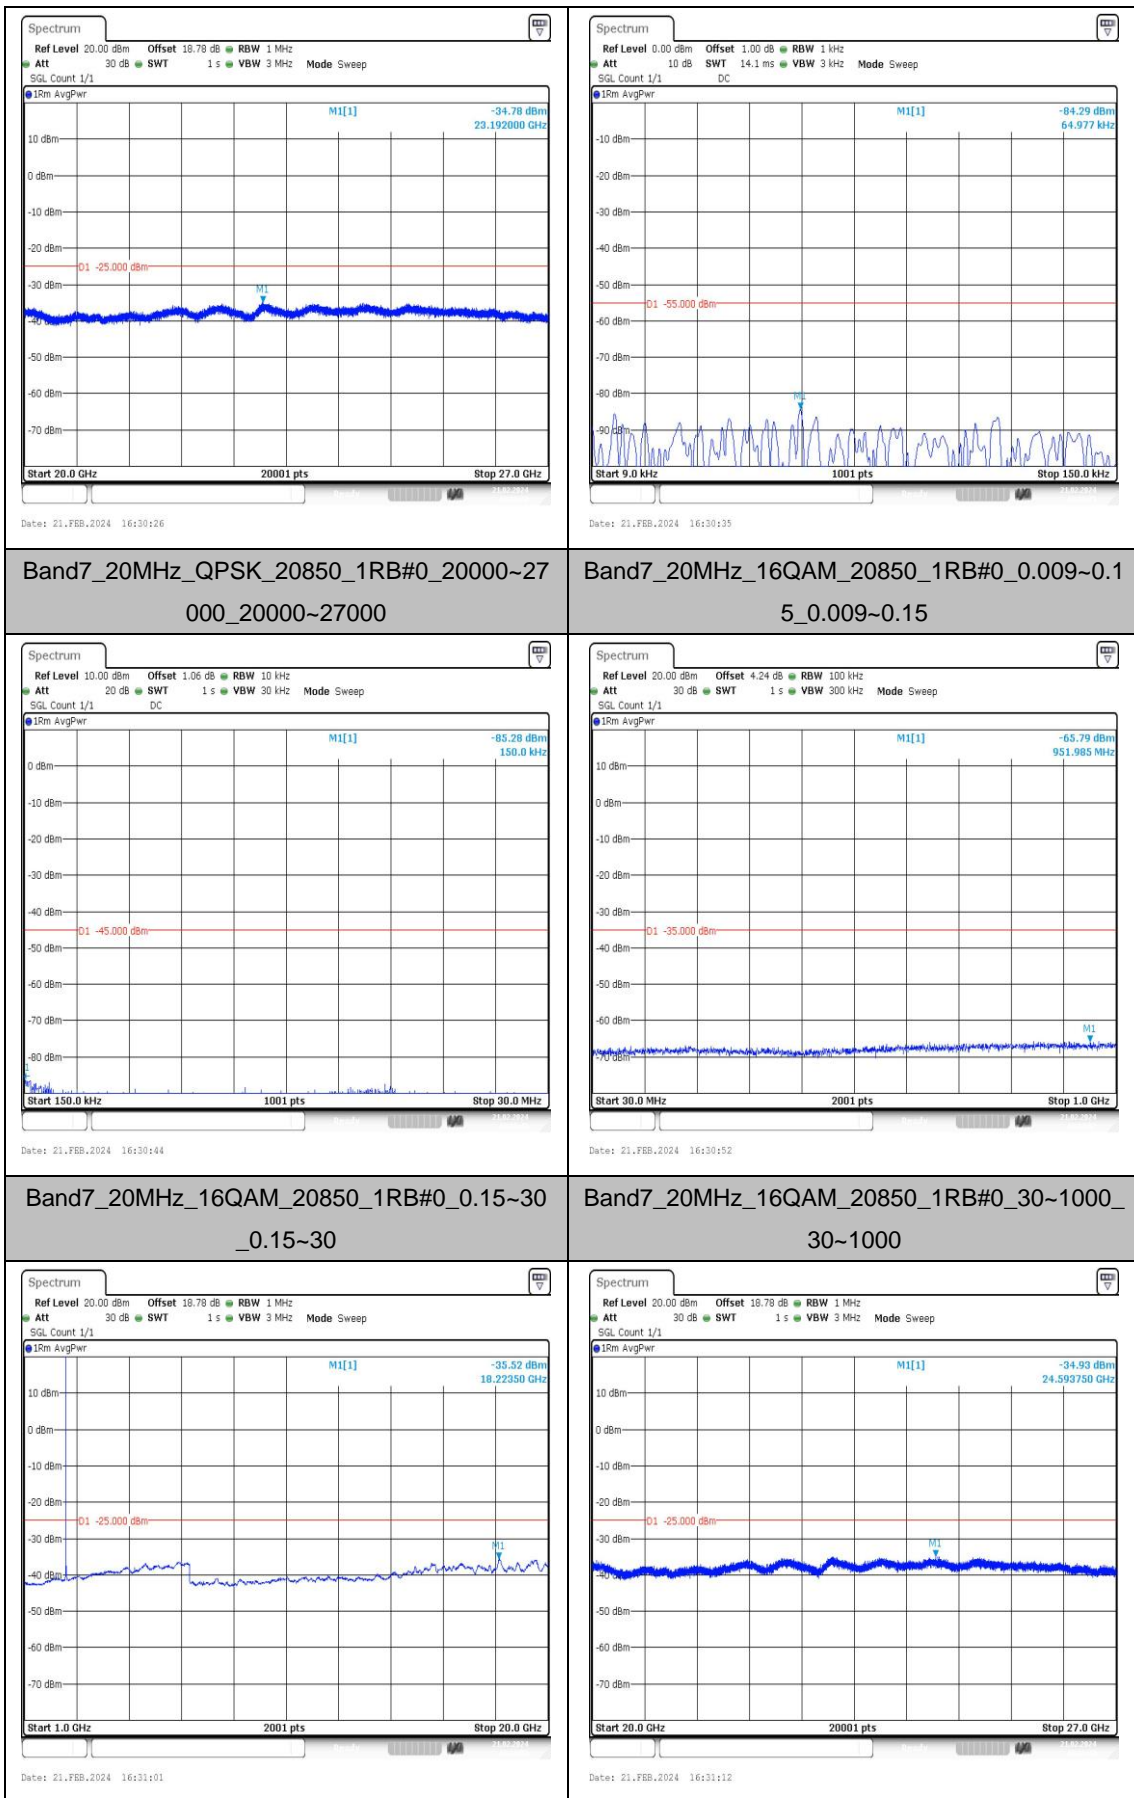

Band7_15MHz_16QAM_21375_1RB#0_0.009~0.15_5_0.009~0.15

Band7_15MHz_16QAM_21375_1RB#0_0.15~30_0.15~30

Band7_15MHz_16QAM_21375_1RB#0_30~1000_30~1000

Band7_20MHz_16QAM_21350_1RB#0_1000~2000_1000~20000	Band7_20MHz_16QAM_21350_1RB#0_20000~27000_20000~27000
--	---