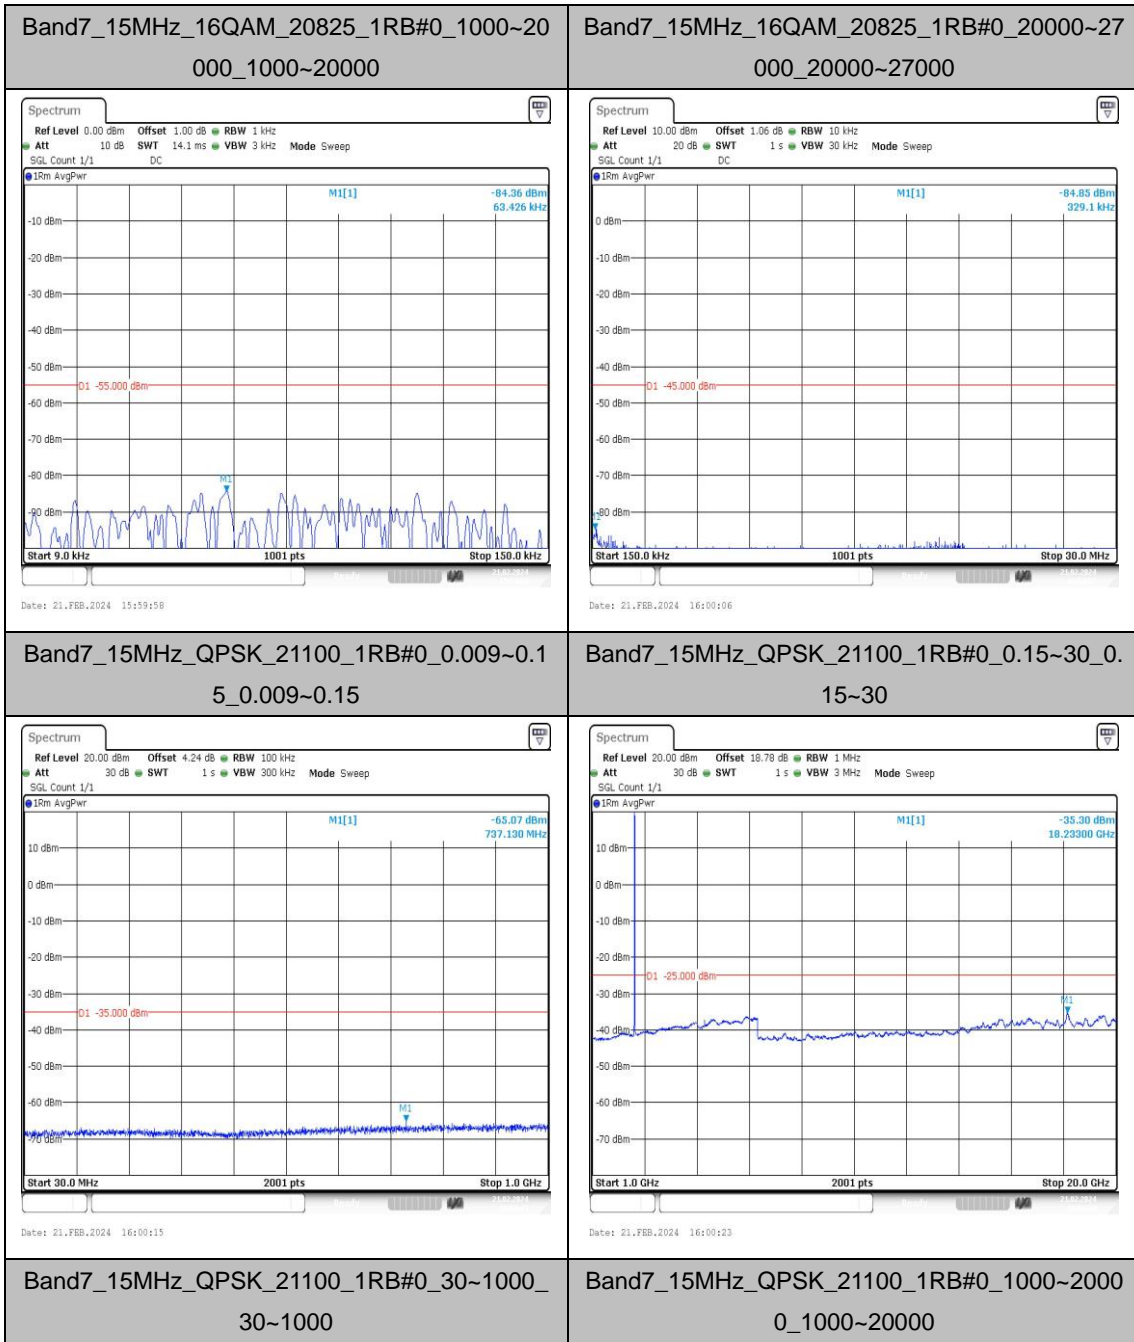

Band7_15MHz_QPSK_20825_1RB#0_20000~27000_000_20000~27000

Band7_15MHz_16QAM_20825_1RB#0_0.009~0.15_5_0.009~0.15

Band7_15MHz_16QAM_20825_1RB#0_0.15~30_0.15~30

Band7_15MHz_16QAM_20825_1RB#0_30~1000_30~1000

Band7_15MHz_QPSK_21375_1RB#0_20000~27000_000_20000~27000