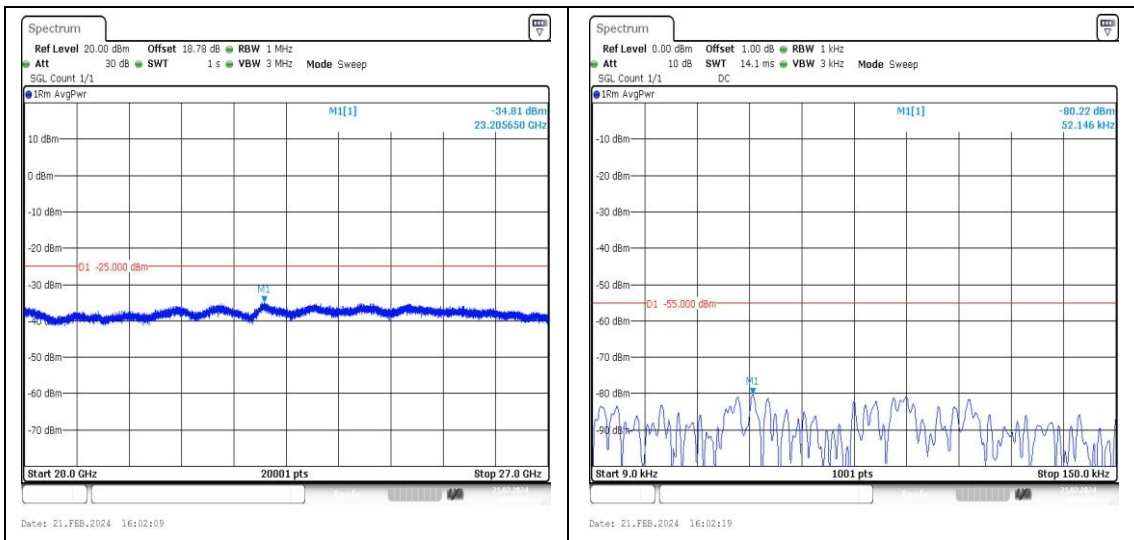

Band7_15MHz_QPSK_20825_1RB#0_20000~27000_000_20000~27000

Band7_15MHz_16QAM_20825_1RB#0_0.009~0.15_5_0.009~0.15

Band7_15MHz_16QAM_20825_1RB#0_0.15~30_0.15~30

Band7_15MHz_16QAM_20825_1RB#0_30~1000_30~1000

Band7_15MHz_QPSK_21375_1RB#0_20000~27000_000_20000~27000