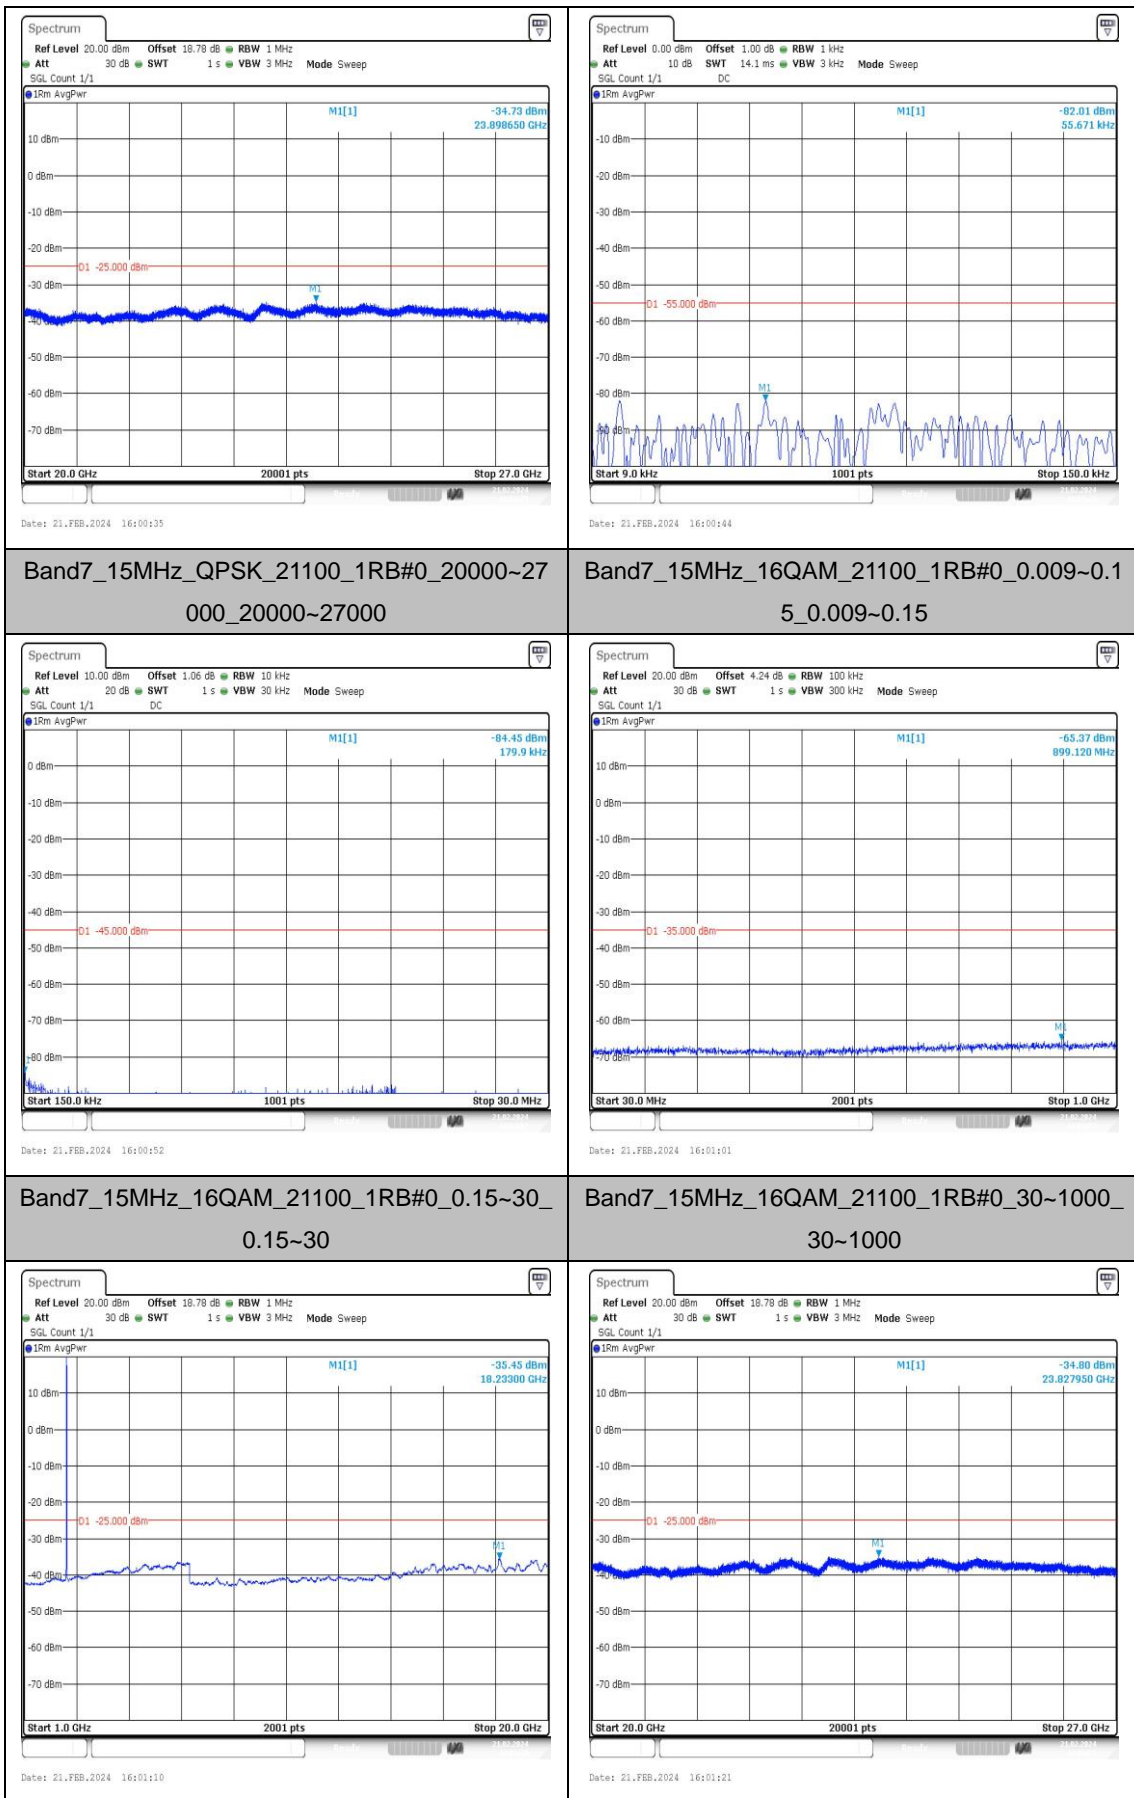

Band7_15MHz_QPSK_20825_1RB#0_20000~27000_000_20000~27000

Band7_15MHz_16QAM_20825_1RB#0_0.009~0.15_5_0.009~0.15

Band7_15MHz_16QAM_20825_1RB#0_0.15~30_0.15~30

Band7_15MHz_16QAM_20825_1RB#0_30~1000_30~1000

Band7_15MHz_QPSK_21375_1RB#0_20000~27000_000_20000~27000

Band7_15MHz_16QAM_21375_1RB#0_0.009~0.15_5_0.009~0.15

Band7_15MHz_16QAM_21375_1RB#0_0.15~30_0.15~30

Band7_15MHz_16QAM_21375_1RB#0_30~1000_30~1000

Band7_20MHz_16QAM_21350_1RB#0_1000~2000_1000~20000	Band7_20MHz_16QAM_21350_1RB#0_20000~27000_20000~27000
--	---