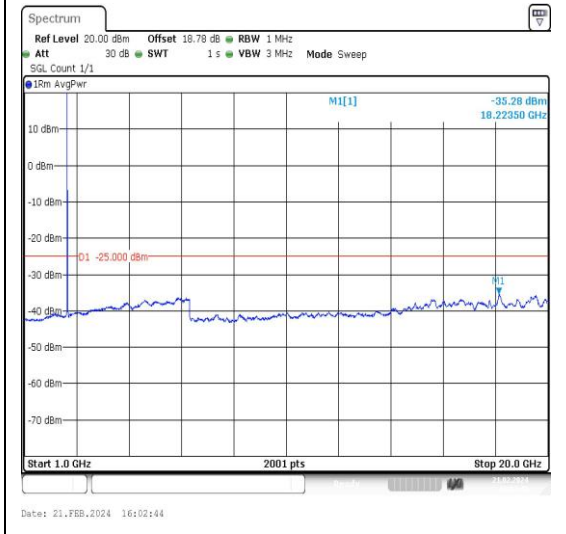

Band7_15MHz_16QAM_21375_1RB#0_0.15~30_0.15~30