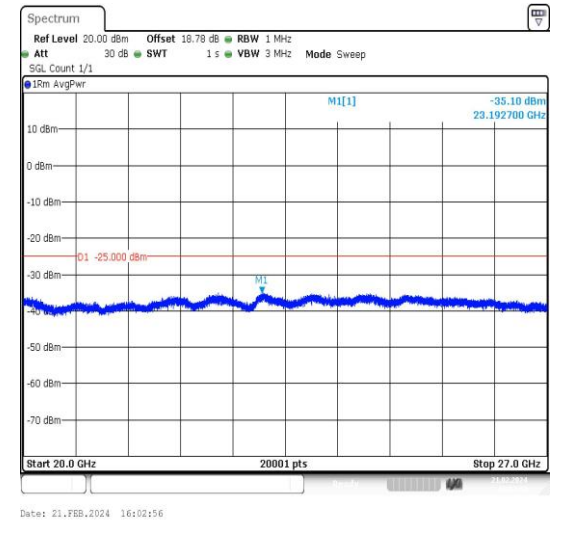

Band7_15MHz_16QAM_21375_1RB#0_30~1000_30~1000