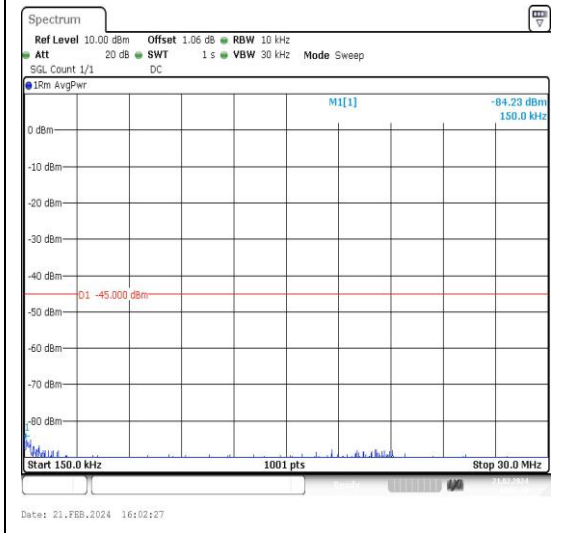

Band7_15MHz_QPSK_21375_1RB#0_20000~27000_000_20000~27000

Band7_15MHz_16QAM_21375_1RB#0_0.15~30_0.15~30