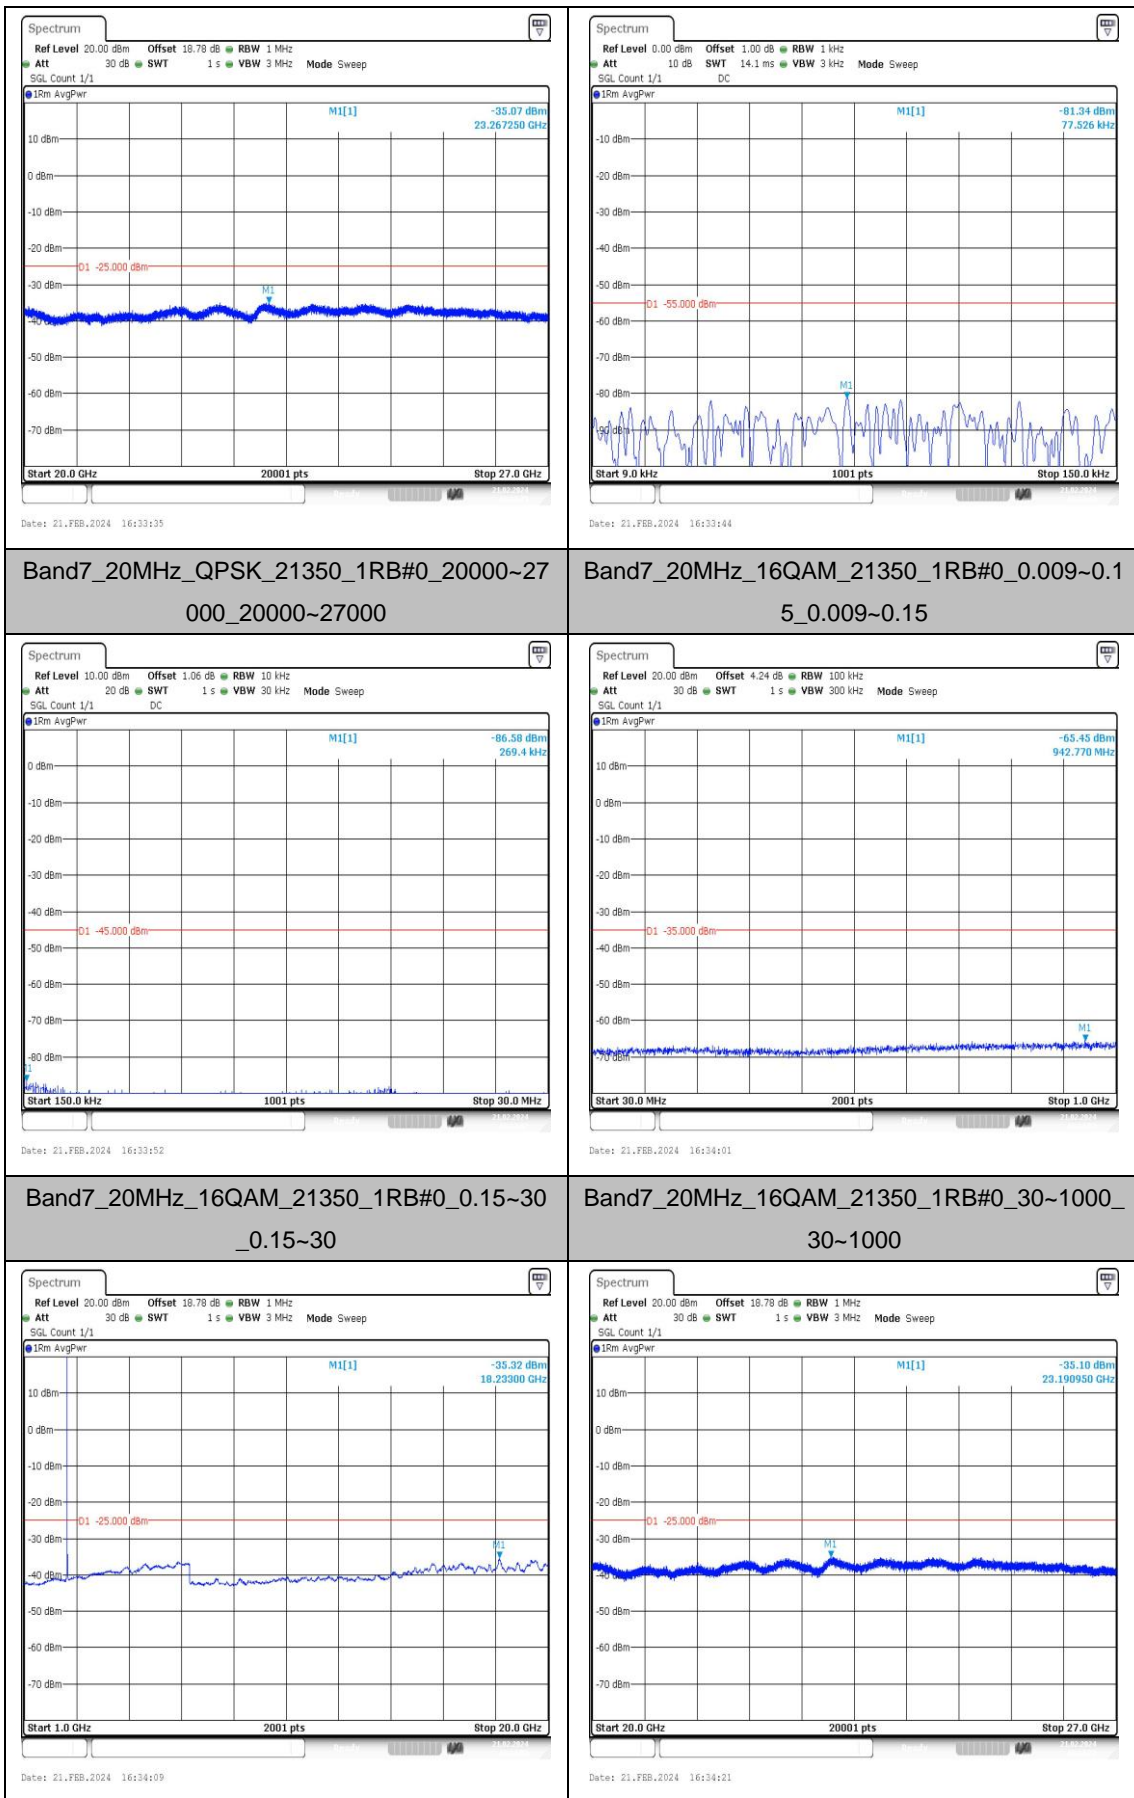

Band7_15MHz_16QAM_21375_1RB#0_0.009~0.15_5_0.009~0.15

Band7_15MHz_16QAM_21375_1RB#0_0.15~30_0.15~30

Band7_15MHz_16QAM_21375_1RB#0_30~1000_30~1000

Band7_20MHz_16QAM_21350_1RB#0_1000~2000_1000~20000	Band7_20MHz_16QAM_21350_1RB#0_20000~27000_20000~27000
--	---