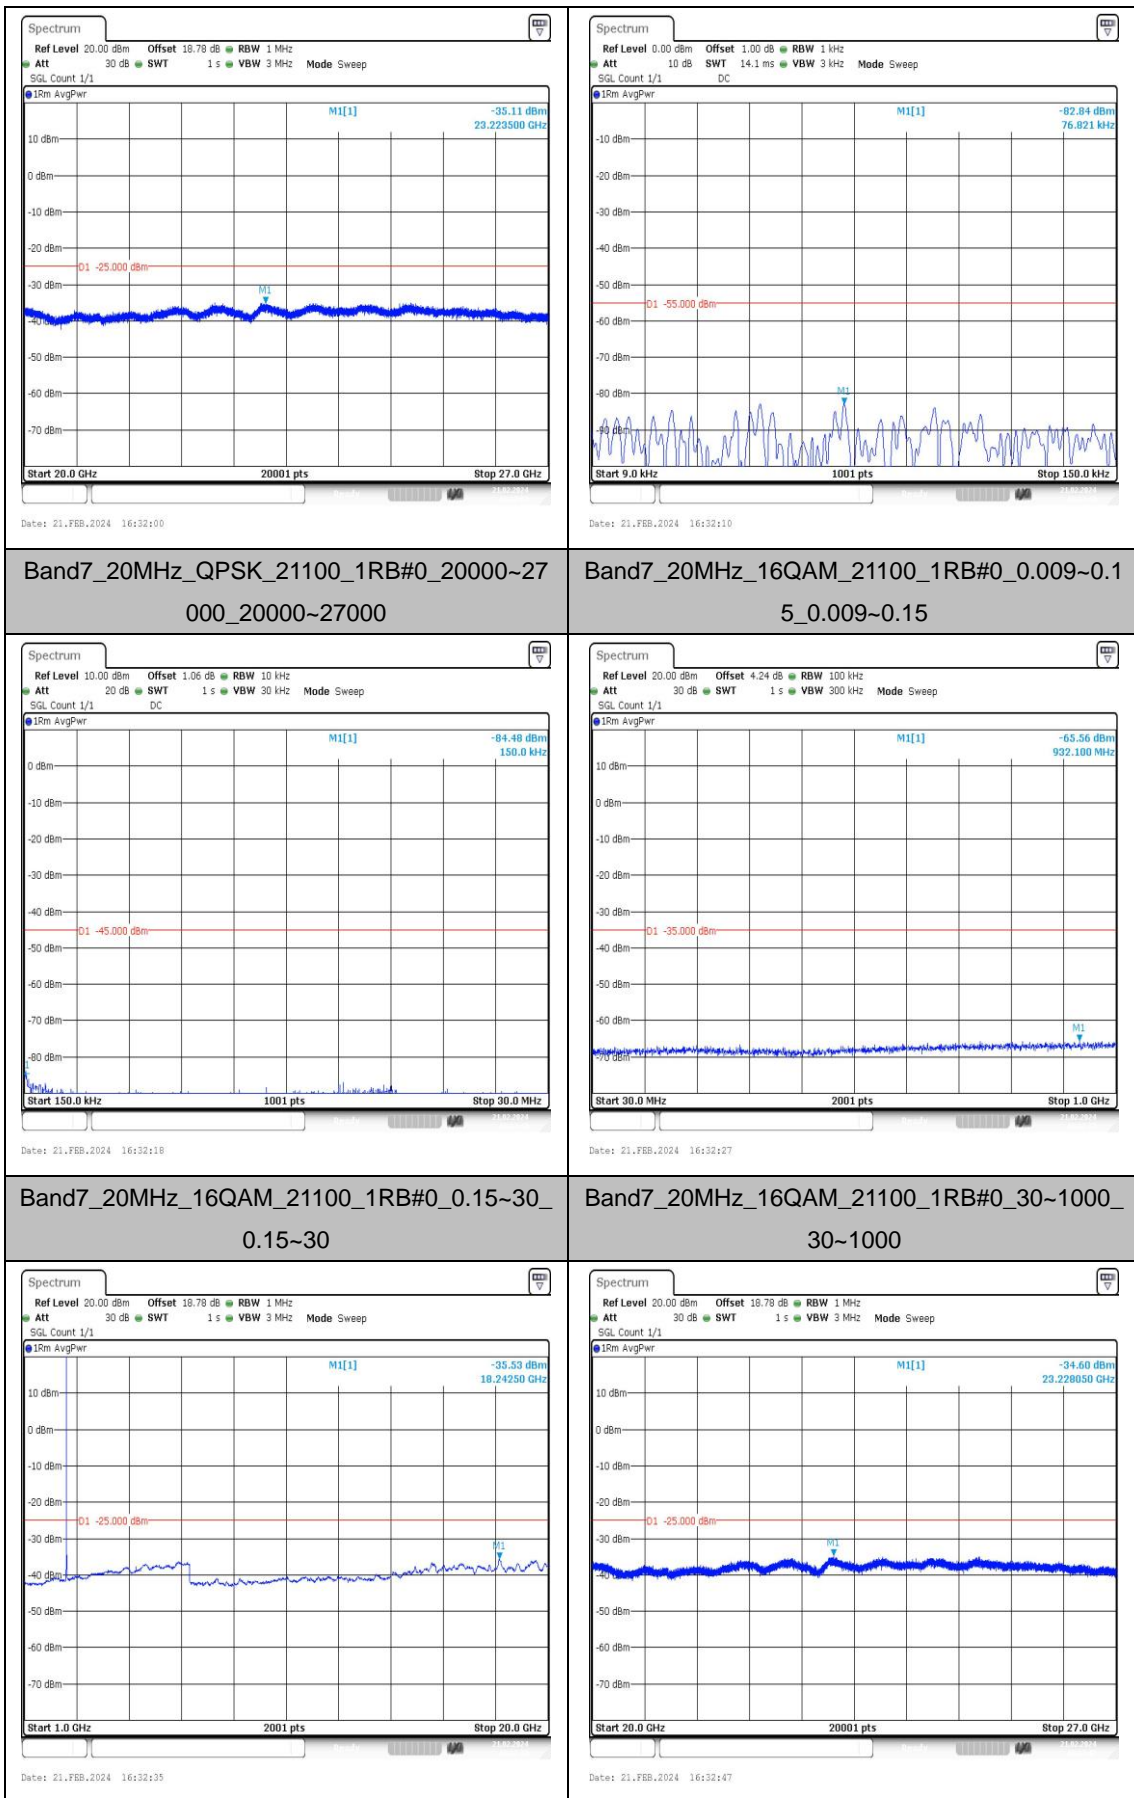

Band7_15MHz_16QAM_21375_1RB#0_0.009~0.15_5_0.009~0.15

Band7_15MHz_16QAM_21375_1RB#0_0.15~30_0.15~30

Band7_15MHz_16QAM_21375_1RB#0_30~1000_30~1000

Band7_20MHz_16QAM_21350_1RB#0_1000~2000_1000~20000	Band7_20MHz_16QAM_21350_1RB#0_20000~27000_20000~27000
--	---