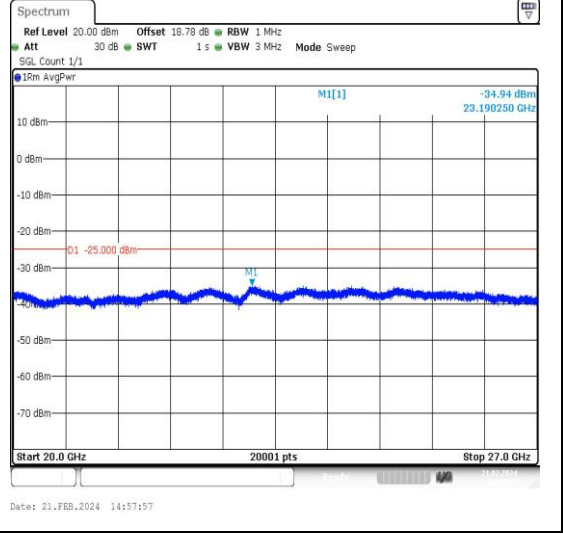

### Test Graphs

**Band7\_5MHz\_QPSK\_20775\_1RB#0\_20000~27000\_00\_20000~27000**

**Band7\_5MHz\_16QAM\_20775\_1RB#0\_0.009~0.15\_0.009~0.15**

**Band7\_5MHz\_16QAM\_20775\_1RB#0\_0.15~30\_0.15~30**

**Band7\_5MHz\_16QAM\_20775\_1RB#0\_30~1000\_30~1000**