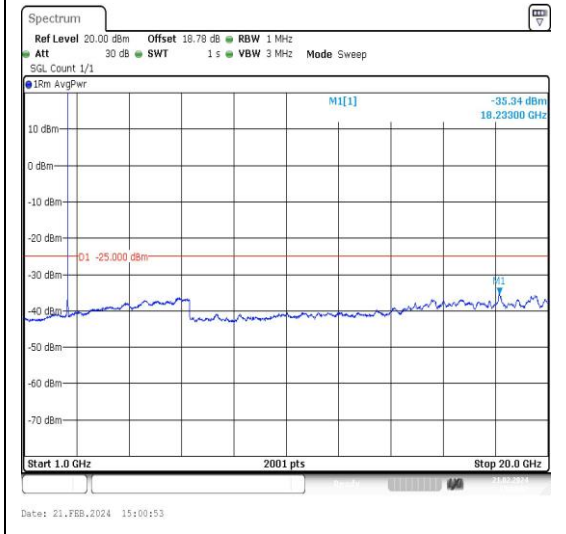

Band7_5MHz_16QAM_21425_1RB#0_0.15~30_0.15~30