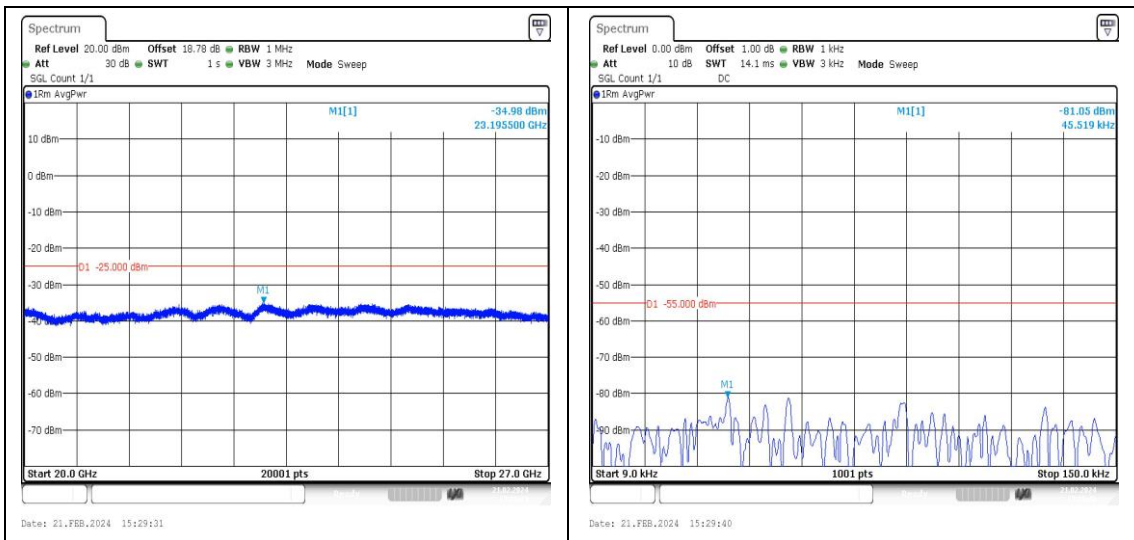

Band7\_5MHz\_QPSK\_21425\_1RB#0\_20000~27000\_20000~27000

Band7\_5MHz\_16QAM\_21425\_1RB#0\_0.009~0.15\_0.009~0.15

Band7\_5MHz\_16QAM\_21425\_1RB#0\_0.15~30\_0.15~30

Band7\_5MHz\_16QAM\_21425\_1RB#0\_30~1000\_30~1000