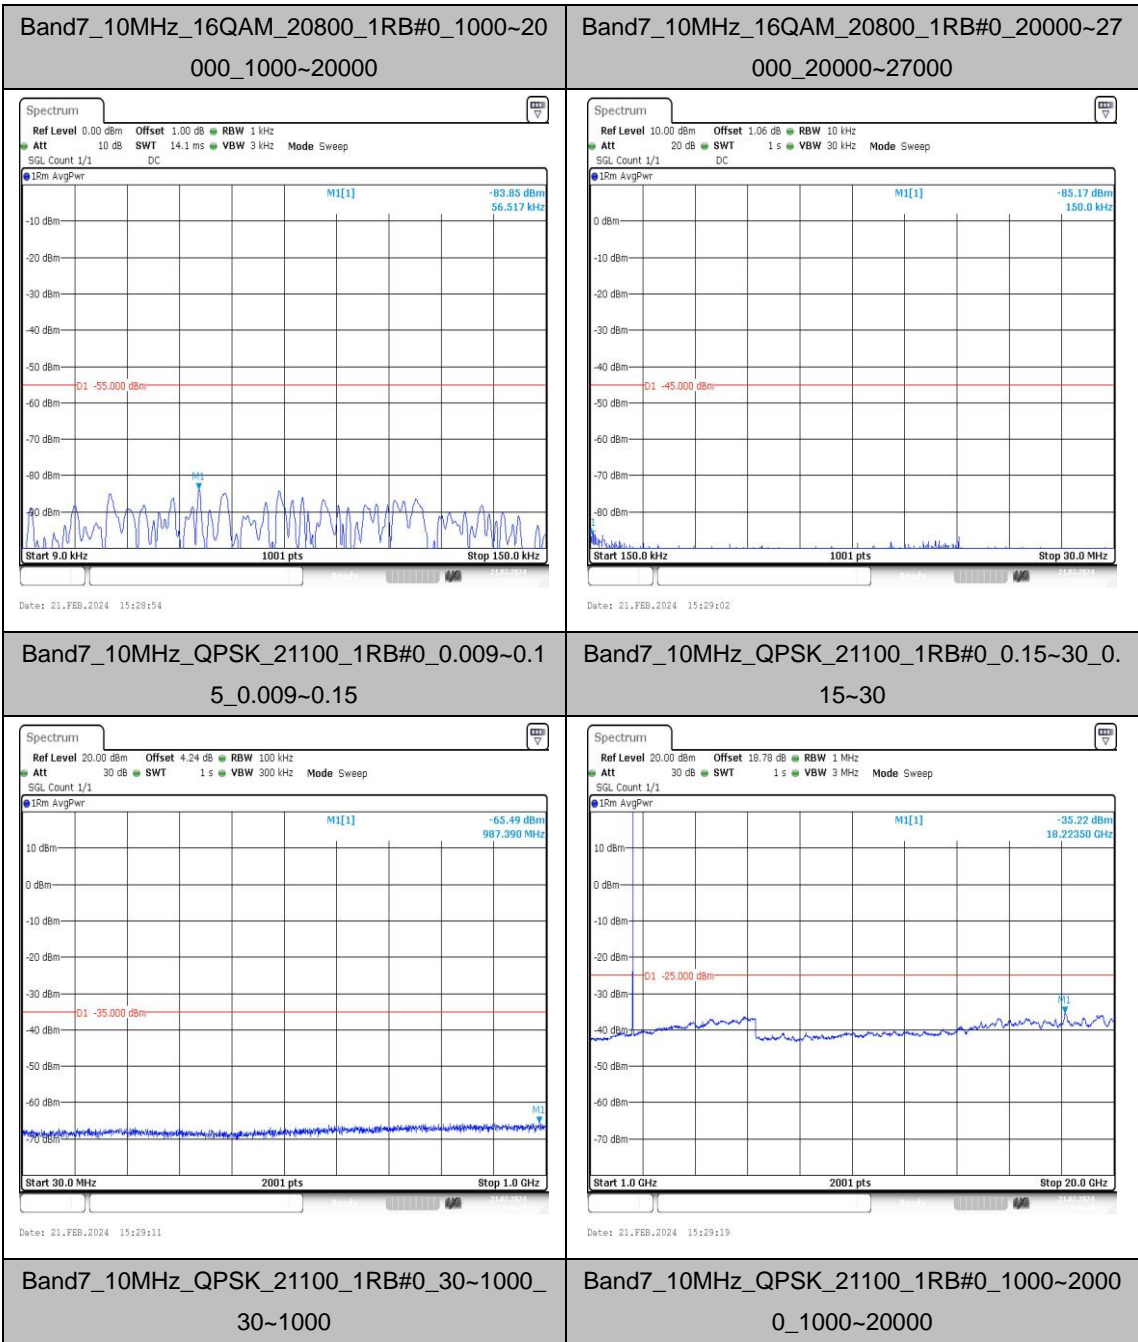

## Appendix E: Conducted Spurious Emission

### Test Graphs

**Band7\_5MHz\_QPSK\_20775\_1RB#0\_20000~27000\_00\_20000~27000**

**Band7\_5MHz\_16QAM\_20775\_1RB#0\_0.009~0.15\_0.009~0.15**

**Band7\_5MHz\_16QAM\_20775\_1RB#0\_0.15~30\_0.15~30**

**Band7\_5MHz\_16QAM\_20775\_1RB#0\_30~1000\_30~1000**

Band7\_5MHz\_QPSK\_21425\_1RB#0\_20000~27000\_20000~27000

Band7\_5MHz\_16QAM\_21425\_1RB#0\_0.009~0.15\_0.009~0.15

Band7\_5MHz\_16QAM\_21425\_1RB#0\_0.15~30\_0.15~30

Band7\_5MHz\_16QAM\_21425\_1RB#0\_30~1000\_30~1000