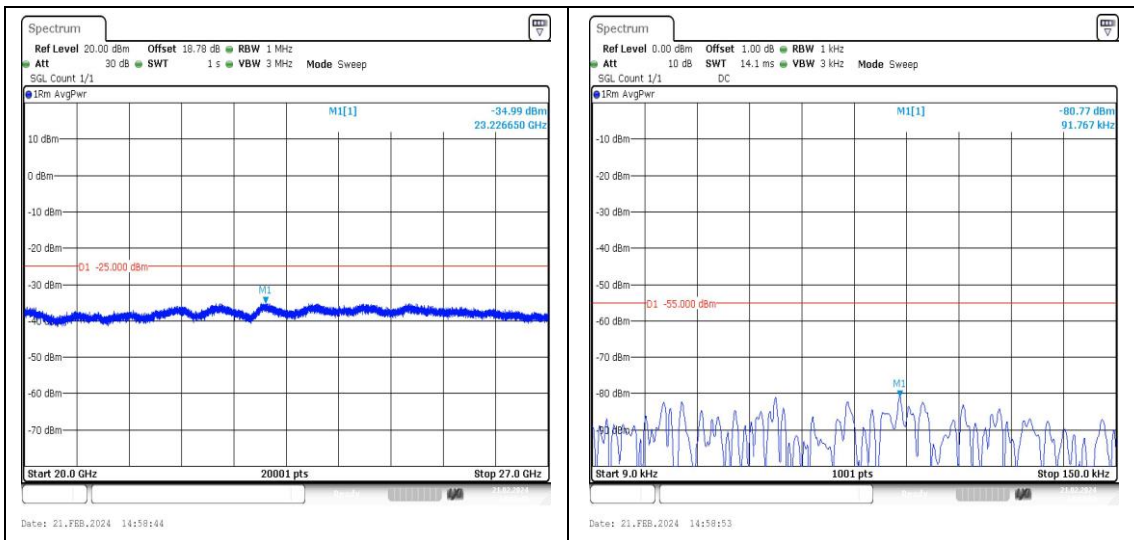

### Test Graphs

**Band7\_5MHz\_QPSK\_20775\_1RB#0\_20000~27000\_00\_20000~27000**

**Band7\_5MHz\_16QAM\_20775\_1RB#0\_0.009~0.15\_0.009~0.15**

**Band7\_5MHz\_16QAM\_20775\_1RB#0\_0.15~30\_0.15~30**

**Band7\_5MHz\_16QAM\_20775\_1RB#0\_30~1000\_30~1000**