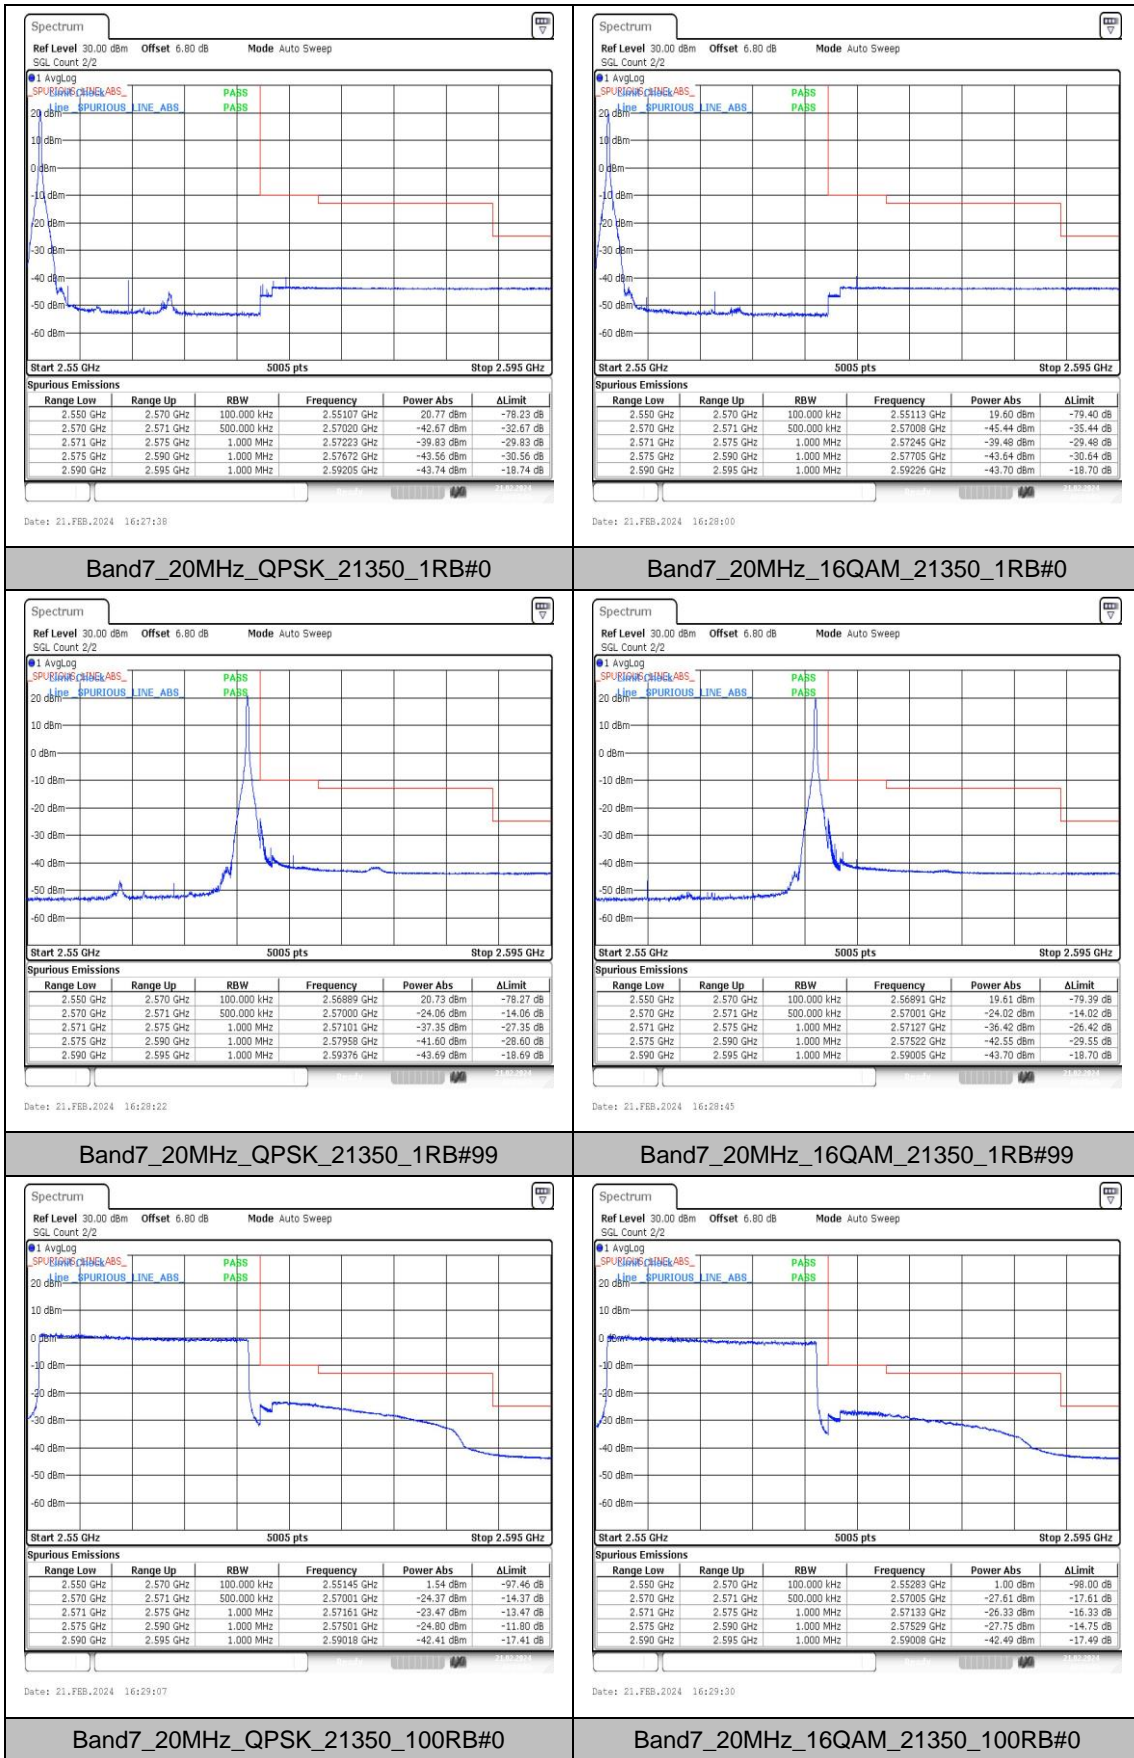

Band7\_15MHz\_QPSK\_20825\_1RB#0

Band7\_15MHz\_16QAM\_20825\_1RB#0

Band7\_15MHz\_QPSK\_20825\_1RB#74

Band7\_15MHz\_16QAM\_20825\_1RB#74

Band7\_15MHz\_QPSK\_20825\_75RB#0

Band7\_15MHz\_16QAM\_20825\_75RB#0

## Appendix E: Conducted Spurious Emission