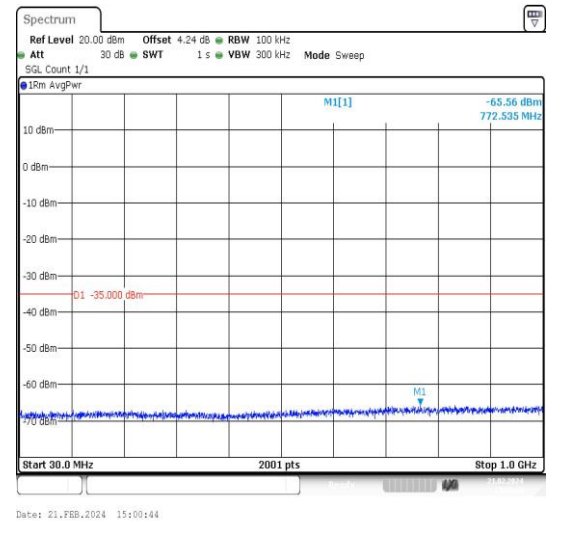

Band7_5MHz_16QAM_21425_1RB#0_30~1000_30~1000

Band7_5MHz_16QAM_21425_1RB#0_0.009~0.15_0.009~0.15