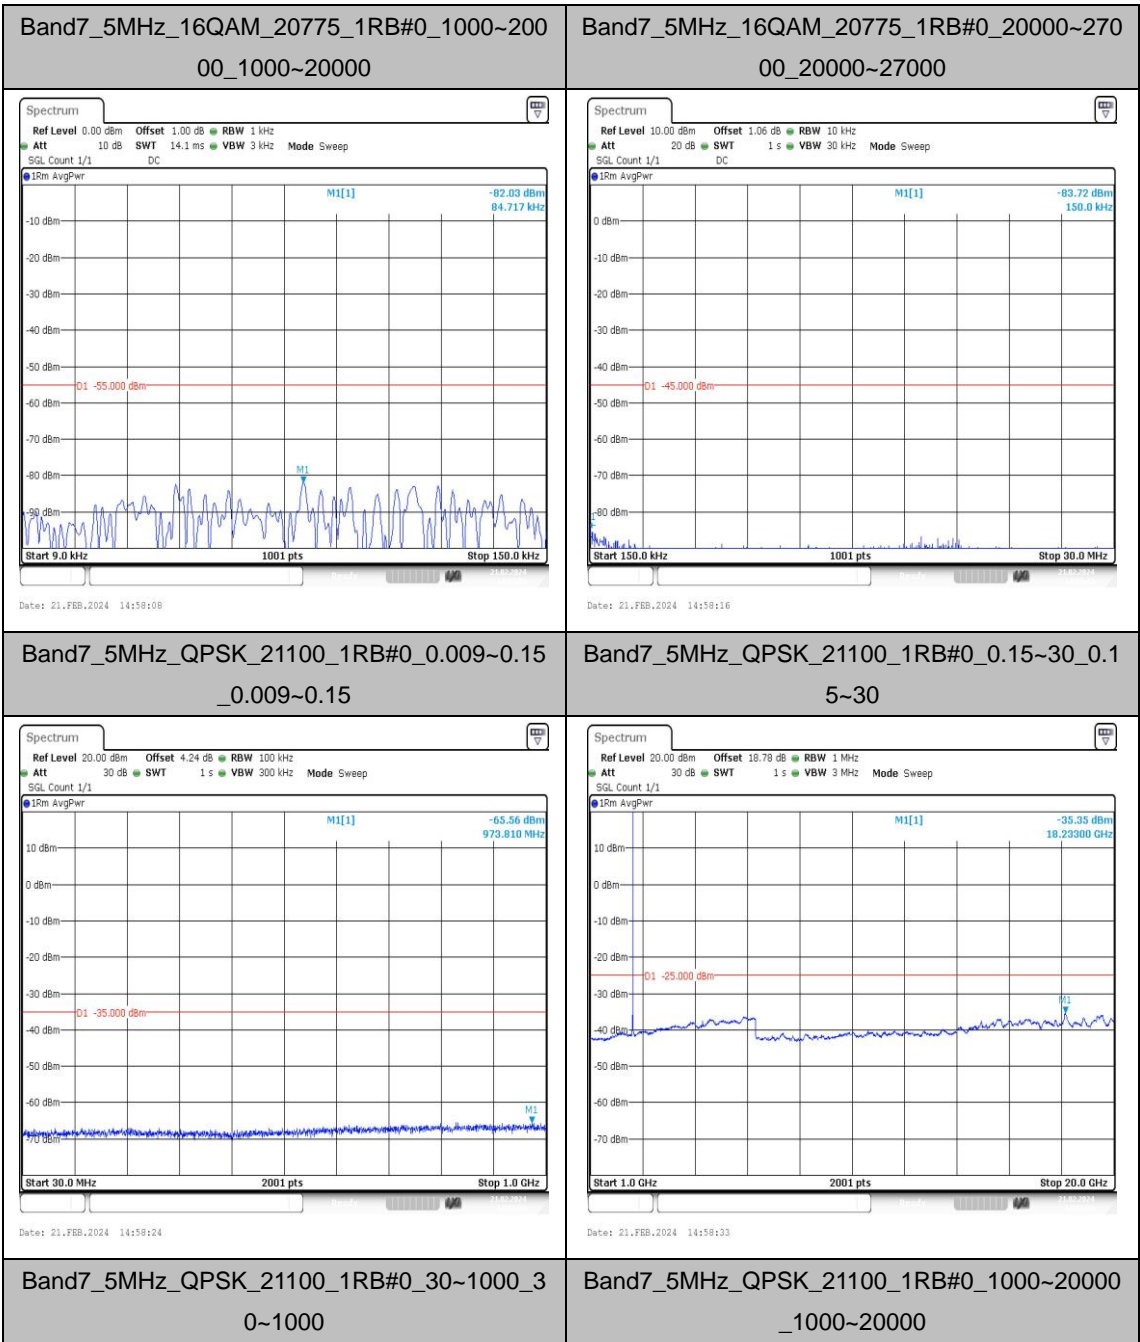

### Test Graphs

**Band7\_5MHz\_QPSK\_20775\_1RB#0\_20000~27000\_00\_20000~27000**

**Band7\_5MHz\_16QAM\_20775\_1RB#0\_0.009~0.15\_0.009~0.15**

**Band7\_5MHz\_16QAM\_20775\_1RB#0\_0.15~30\_0.15~30**

**Band7\_5MHz\_16QAM\_20775\_1RB#0\_30~1000\_30~1000**