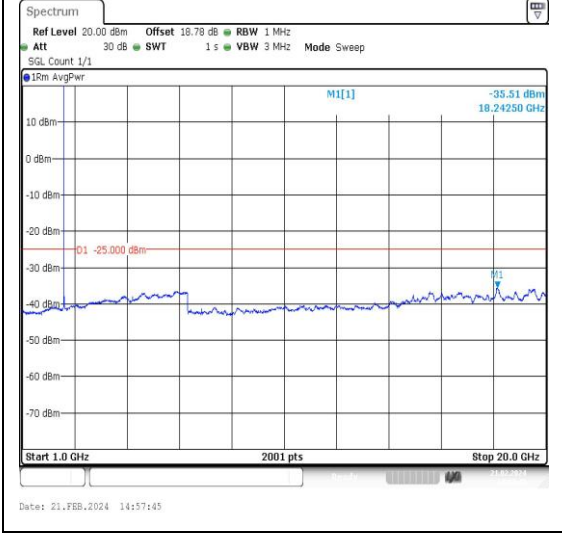

### Test Graphs

**Band7\_5MHz\_QPSK\_20775\_1RB#0\_20000~27000\_00\_20000~27000**

**Band7\_5MHz\_16QAM\_20775\_1RB#0\_0.009~0.15\_0.009~0.15**

**Band7\_5MHz\_16QAM\_20775\_1RB#0\_0.15~30\_0.15~30**

**Band7\_5MHz\_16QAM\_20775\_1RB#0\_30~1000\_30~1000**