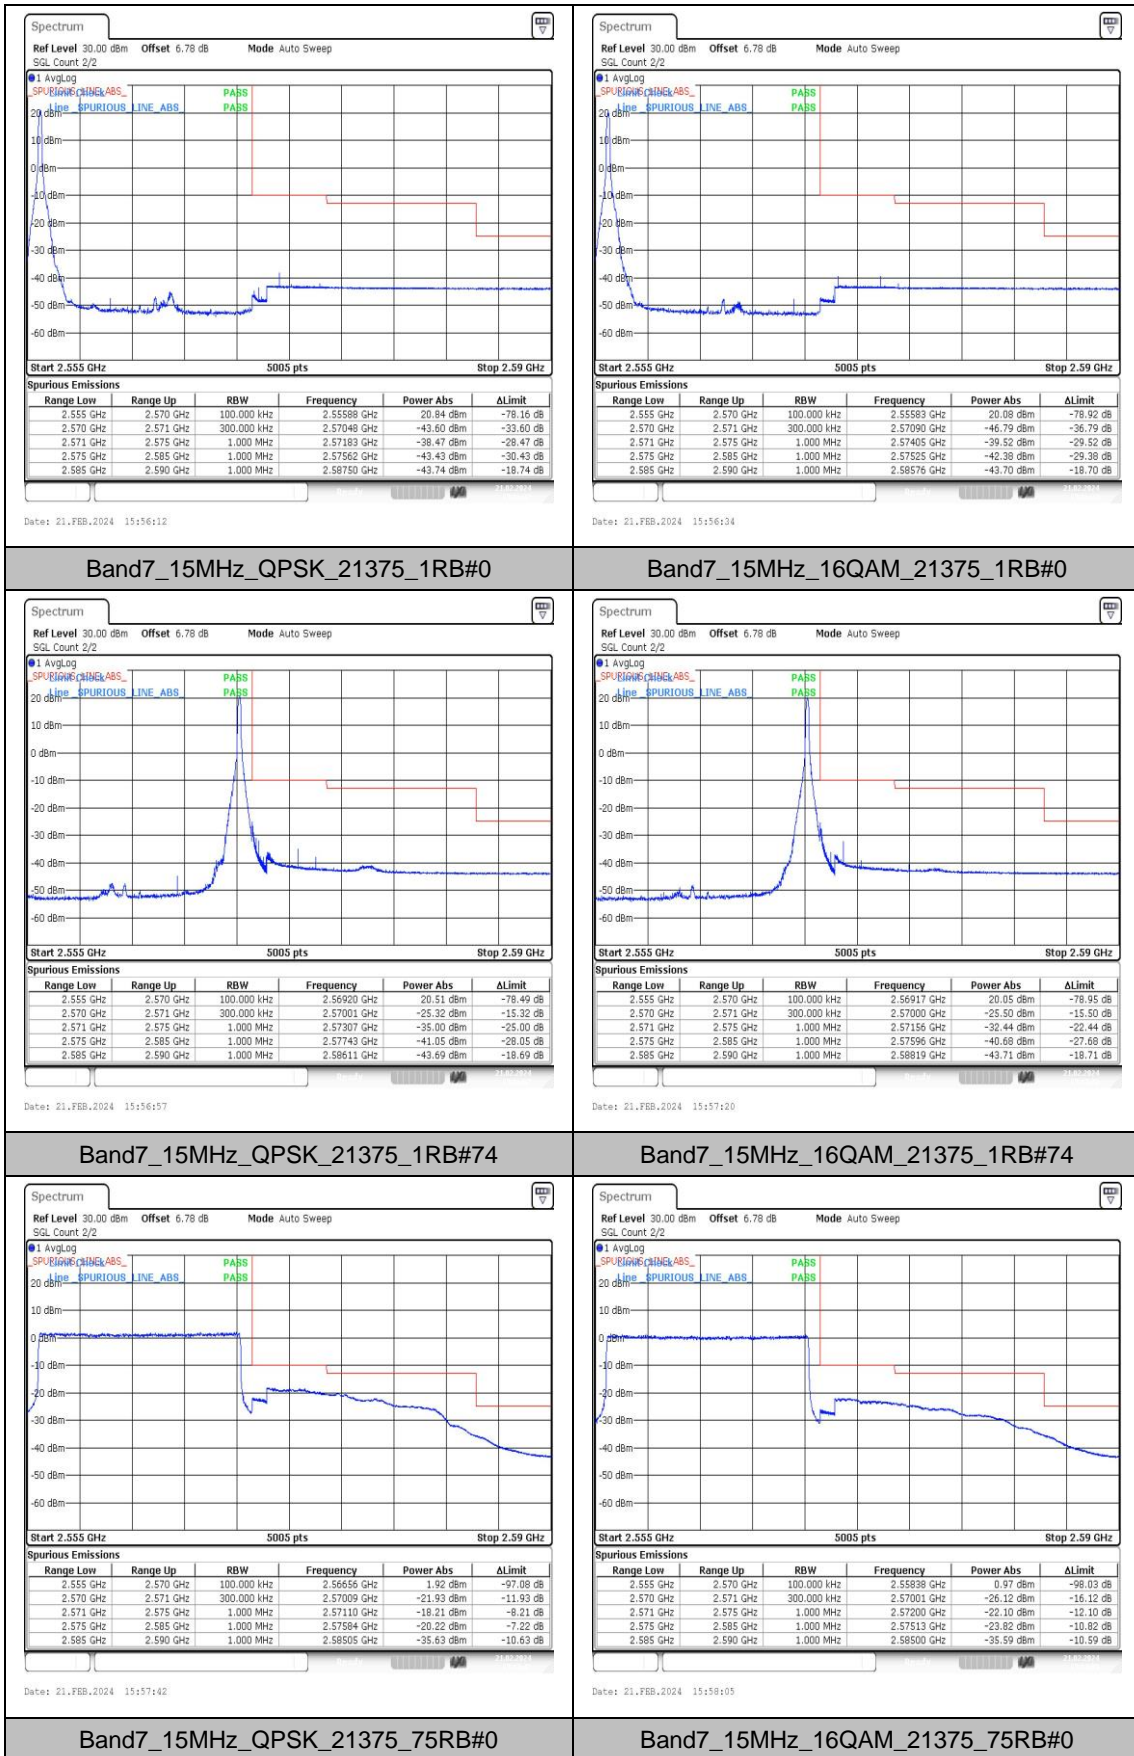

Band7\_15MHz\_QPSK\_20825\_1RB#0

Band7\_15MHz\_16QAM\_20825\_1RB#0

Band7\_15MHz\_QPSK\_20825\_1RB#74

Band7\_15MHz\_16QAM\_20825\_1RB#74

Band7\_15MHz\_QPSK\_20825\_75RB#0

Band7\_15MHz\_16QAM\_20825\_75RB#0

## Appendix E: Conducted Spurious Emission