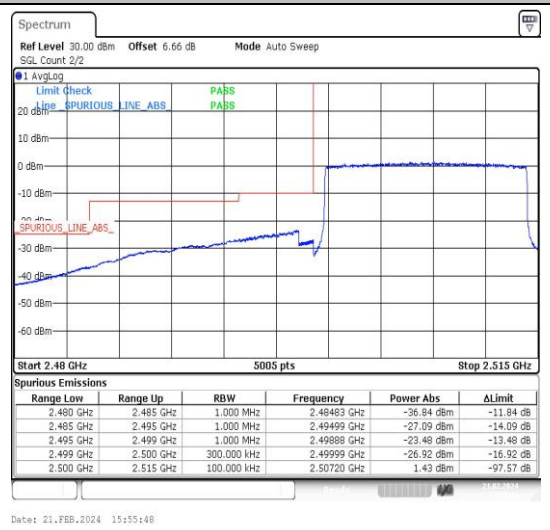

Band7\_15MHz\_QPSK\_20825\_1RB#0

Band7\_15MHz\_16QAM\_20825\_1RB#0

Band7\_15MHz\_QPSK\_20825\_1RB#74

Band7\_15MHz\_16QAM\_20825\_1RB#74

Band7\_15MHz\_QPSK\_20825\_75RB#0

Band7\_15MHz\_16QAM\_20825\_75RB#0

## Appendix E: Conducted Spurious Emission