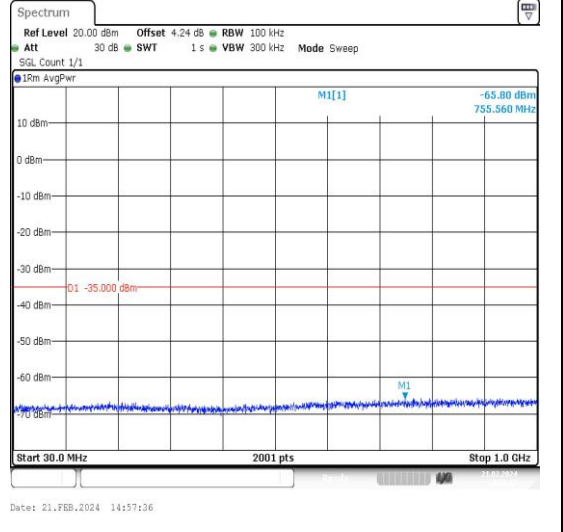

Band7	20MHz	16QAM	21350	1RB#0	20000~27000	PASS
-------	-------	-------	-------	-------	-------------	------

### Test Graphs

**Band7\_5MHz\_QPSK\_20775\_1RB#0\_20000~27000\_00\_20000~27000**

**Band7\_5MHz\_16QAM\_20775\_1RB#0\_0.009~0.15\_0.009~0.15**

**Band7\_5MHz\_16QAM\_20775\_1RB#0\_0.15~30\_0.15~30**

**Band7\_5MHz\_16QAM\_20775\_1RB#0\_30~1000\_30~1000**