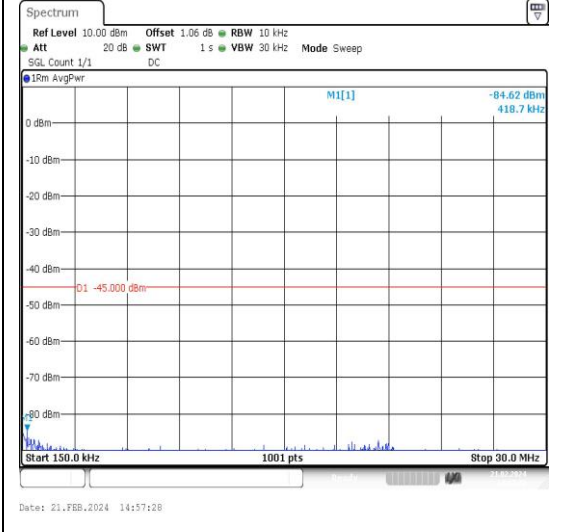

Band7	20MHz	16QAM	21350	1RB#0	20000~27000	PASS
-------	-------	-------	-------	-------	-------------	------

### Test Graphs

**Band7\_5MHz\_QPSK\_20775\_1RB#0\_20000~27000\_00\_20000~27000**

**Band7\_5MHz\_16QAM\_20775\_1RB#0\_0.009~0.15\_0.009~0.15**

**Band7\_5MHz\_16QAM\_20775\_1RB#0\_0.15~30\_0.15~30**

**Band7\_5MHz\_16QAM\_20775\_1RB#0\_30~1000\_30~1000**