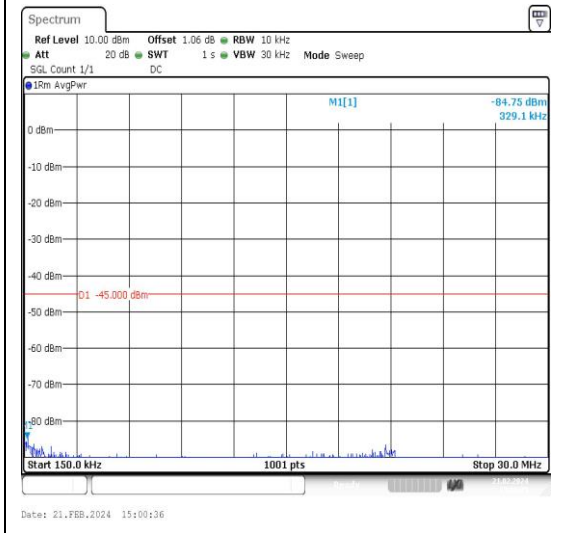

Band7_5MHz_QPSK_21425_1RB#0_20000~27000_20000~27000

Band7_5MHz_16QAM_21425_1RB#0_0.15~30_0.15~30