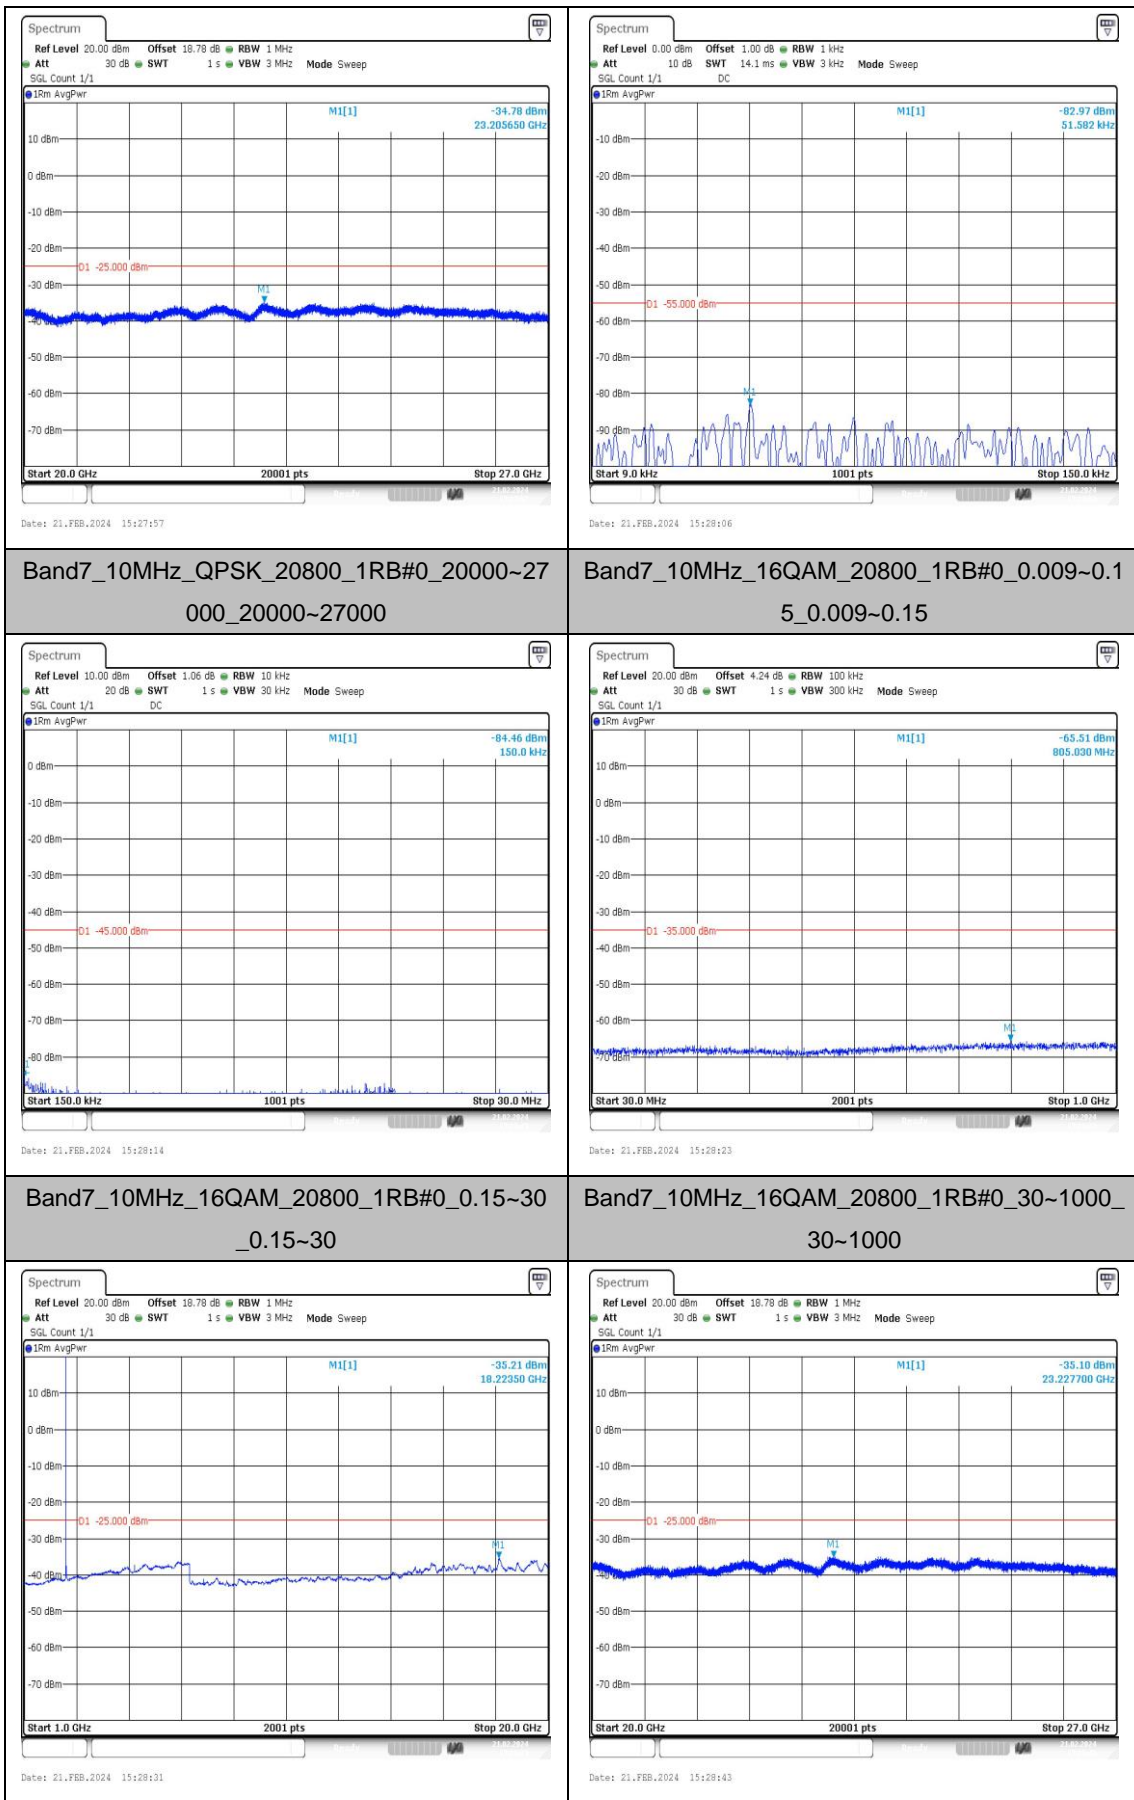

## Appendix E: Conducted Spurious Emission

### Test Graphs

**Band7\_5MHz\_QPSK\_20775\_1RB#0\_20000~27000\_00\_20000~27000**

**Band7\_5MHz\_16QAM\_20775\_1RB#0\_0.009~0.15\_0.009~0.15**

**Band7\_5MHz\_16QAM\_20775\_1RB#0\_0.15~30\_0.15~30**

**Band7\_5MHz\_16QAM\_20775\_1RB#0\_30~1000\_30~1000**

Band7\_5MHz\_QPSK\_21425\_1RB#0\_20000~27000\_20000~27000

Band7\_5MHz\_16QAM\_21425\_1RB#0\_0.009~0.15\_0.009~0.15

Band7\_5MHz\_16QAM\_21425\_1RB#0\_0.15~30\_0.15~30

Band7\_5MHz\_16QAM\_21425\_1RB#0\_30~1000\_30~1000