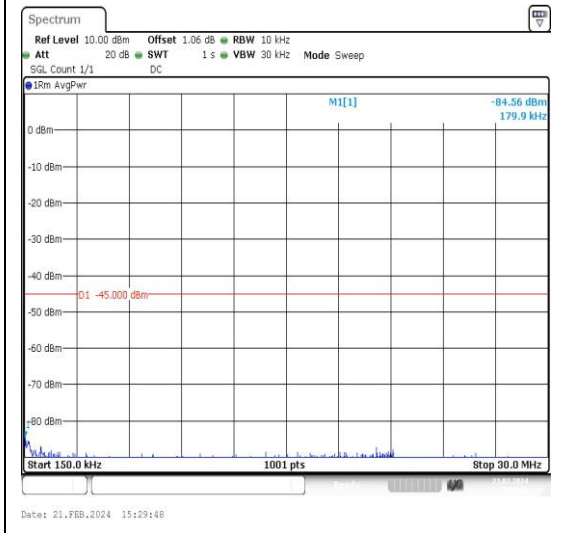

Band7_10MHz_QPSK_21100_1RB#0_20000~27000_000_20000~27000

Band7_10MHz_16QAM_21100_1RB#0_0.15~30_0.15~30