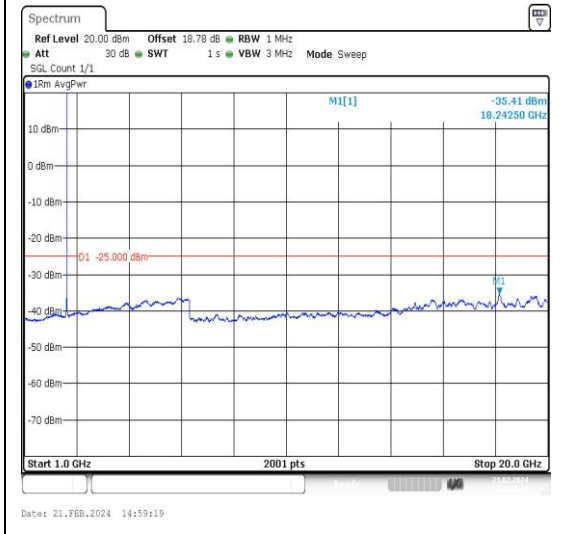

Band7_5MHz_16QAM_21100_1RB#0_0.15~30_0.15~30

Band7_5MHz_16QAM_21100_1RB#0_30~1000_30~1000