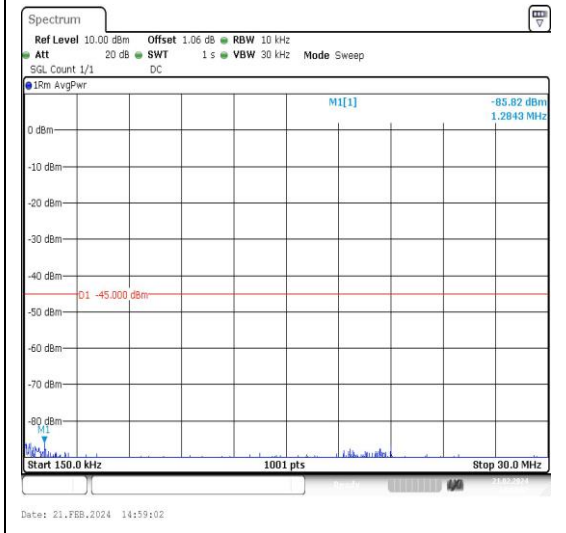

Band7_5MHz_QPSK_21100_1RB#0_20000~27000_20000~27000

Band7_5MHz_16QAM_21100_1RB#0_30~1000_30~1000

Band7_5MHz_16QAM_21100_1RB#0_0.15~30_0.15~30