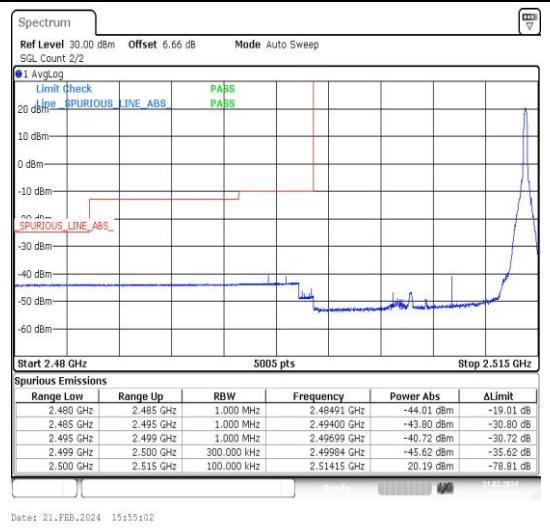

Band7\_15MHz\_QPSK\_20825\_1RB#0

Band7\_15MHz\_16QAM\_20825\_1RB#0

Band7\_15MHz\_QPSK\_20825\_1RB#74

Band7\_15MHz\_16QAM\_20825\_1RB#74

Band7\_15MHz\_QPSK\_20825\_75RB#0

Band7\_15MHz\_16QAM\_20825\_75RB#0

## Appendix E: Conducted Spurious Emission