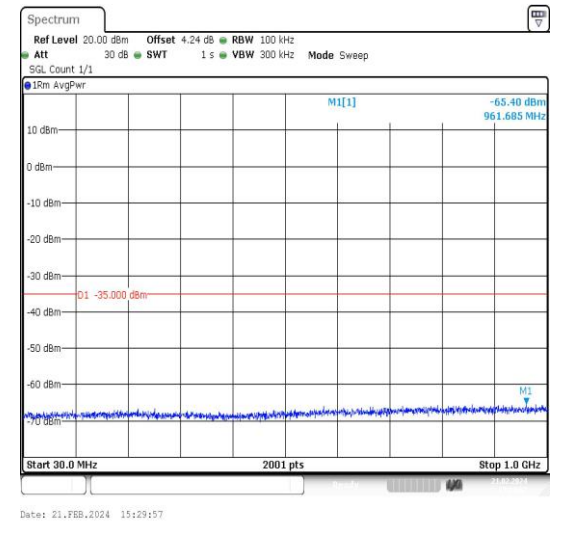

Band7_10MHz_16QAM_21100_1RB#0_30~1000_30~1000

Band7_10MHz_16QAM_21100_1RB#0_0.009~0.15_5_0.009~0.15