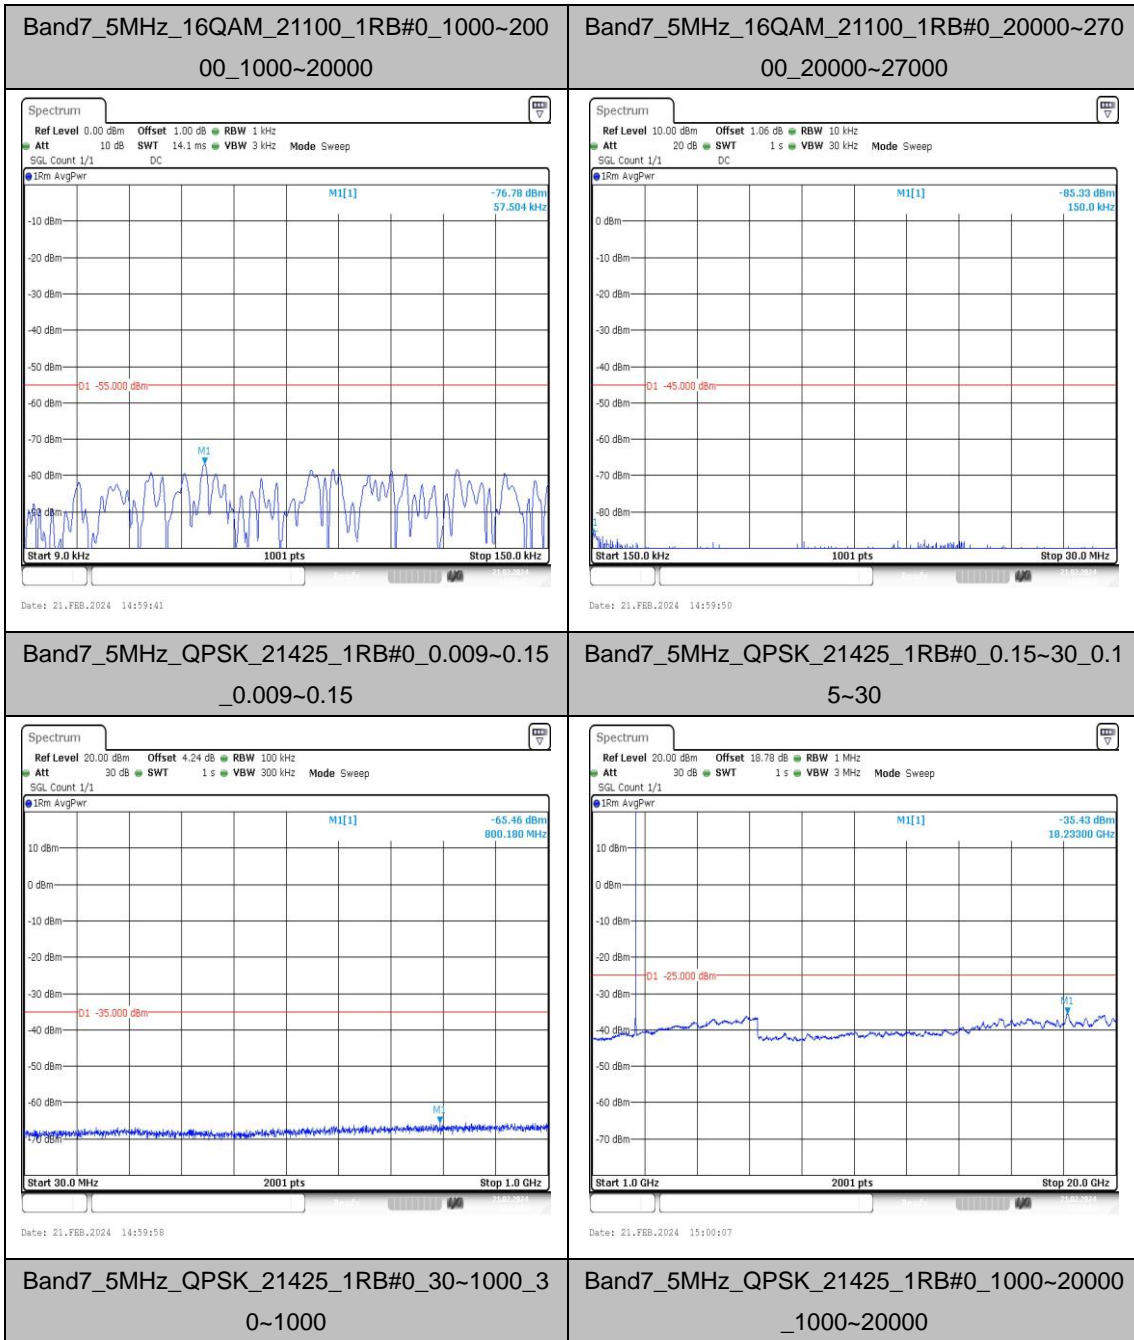

### Test Graphs

**Band7\_5MHz\_QPSK\_20775\_1RB#0\_20000~27000\_00\_20000~27000**

**Band7\_5MHz\_16QAM\_20775\_1RB#0\_0.009~0.15\_0.009~0.15**

**Band7\_5MHz\_16QAM\_20775\_1RB#0\_0.15~30\_0.15~30**

**Band7\_5MHz\_16QAM\_20775\_1RB#0\_30~1000\_30~1000**

Band7\_5MHz\_QPSK\_21100\_1RB#0\_20000~27000\_20000~27000

Band7\_5MHz\_16QAM\_21100\_1RB#0\_0.009~0.15\_0.009~0.15

Band7\_5MHz\_16QAM\_21100\_1RB#0\_0.15~30\_0.15~30

Band7\_5MHz\_16QAM\_21100\_1RB#0\_30~1000\_30~1000