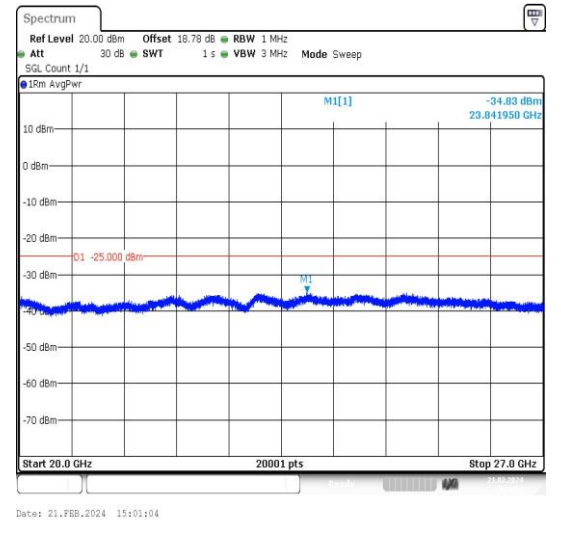

Band7_5MHz_16QAM_21425_1RB#0_30~1000_30~1000