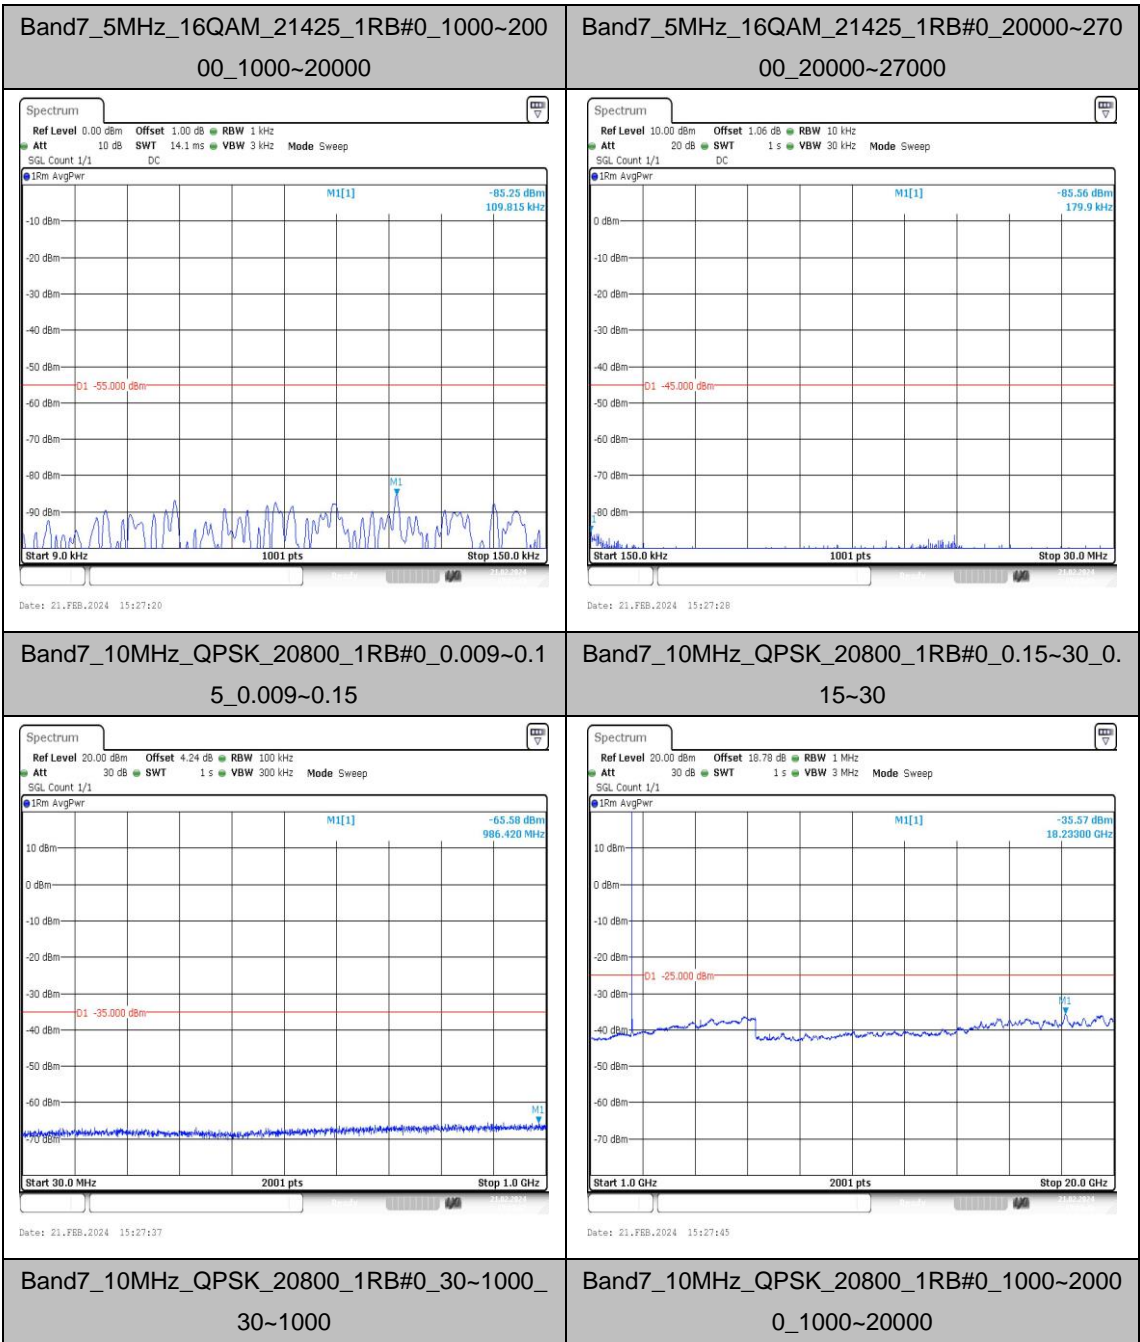

## Appendix E: Conducted Spurious Emission

### Test Graphs

**Band7\_5MHz\_QPSK\_20775\_1RB#0\_20000~27000\_00\_20000~27000**

**Band7\_5MHz\_16QAM\_20775\_1RB#0\_0.009~0.15\_0.009~0.15**

**Band7\_5MHz\_16QAM\_20775\_1RB#0\_0.15~30\_0.15~30**

**Band7\_5MHz\_16QAM\_20775\_1RB#0\_30~1000\_30~1000**

Band7\_5MHz\_QPSK\_21425\_1RB#0\_20000~27000\_20000~27000

Band7\_5MHz\_16QAM\_21425\_1RB#0\_0.009~0.15\_0.009~0.15

Band7\_5MHz\_16QAM\_21425\_1RB#0\_0.15~30\_0.15~30

Band7\_5MHz\_16QAM\_21425\_1RB#0\_30~1000\_30~1000