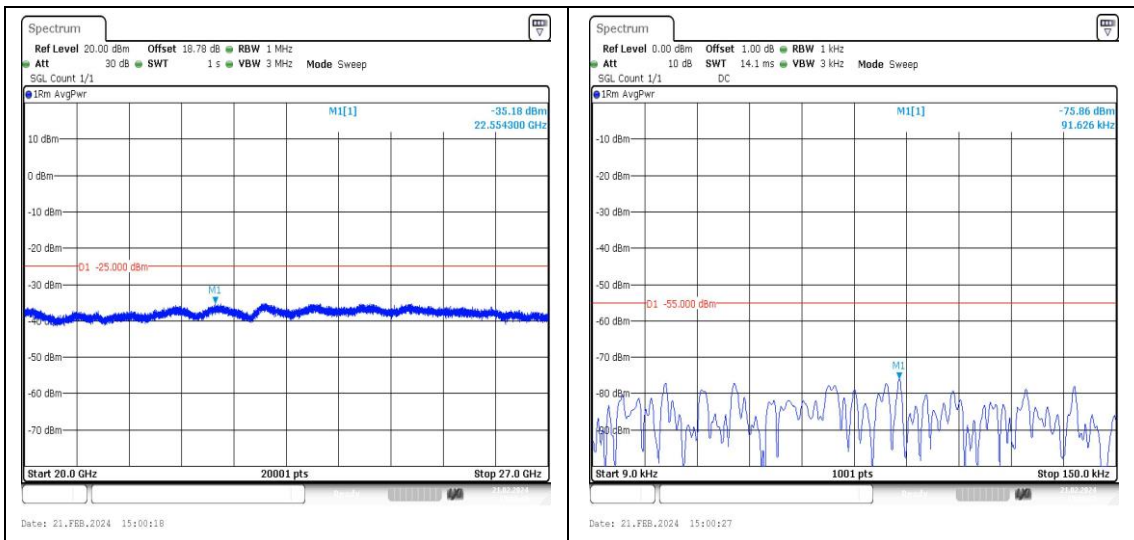

### Test Graphs

**Band7\_5MHz\_QPSK\_20775\_1RB#0\_20000~27000\_00\_20000~27000**

**Band7\_5MHz\_16QAM\_20775\_1RB#0\_0.009~0.15\_0.009~0.15**

**Band7\_5MHz\_16QAM\_20775\_1RB#0\_0.15~30\_0.15~30**

**Band7\_5MHz\_16QAM\_20775\_1RB#0\_30~1000\_30~1000**

Band7\_5MHz\_QPSK\_21100\_1RB#0\_20000~27000\_20000~27000

Band7\_5MHz\_16QAM\_21100\_1RB#0\_0.009~0.15\_0.009~0.15

Band7\_5MHz\_16QAM\_21100\_1RB#0\_0.15~30\_0.15~30

Band7\_5MHz\_16QAM\_21100\_1RB#0\_30~1000\_30~1000