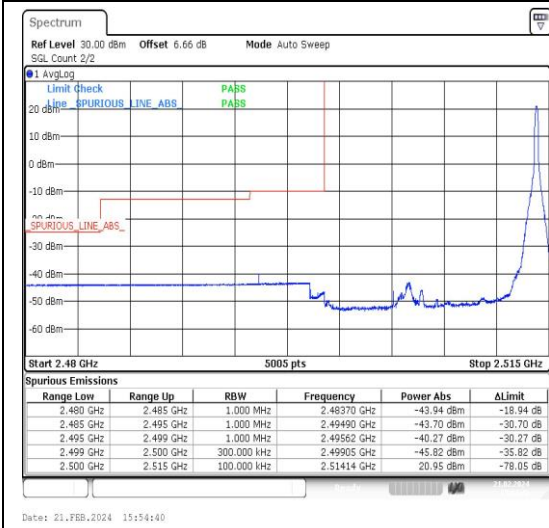

Band7\_15MHz\_QPSK\_20825\_1RB#0

Band7\_15MHz\_16QAM\_20825\_1RB#0

Band7\_15MHz\_QPSK\_20825\_1RB#74

Band7\_15MHz\_16QAM\_20825\_1RB#74

Band7\_15MHz\_QPSK\_20825\_75RB#0

Band7\_15MHz\_16QAM\_20825\_75RB#0

## Appendix E: Conducted Spurious Emission