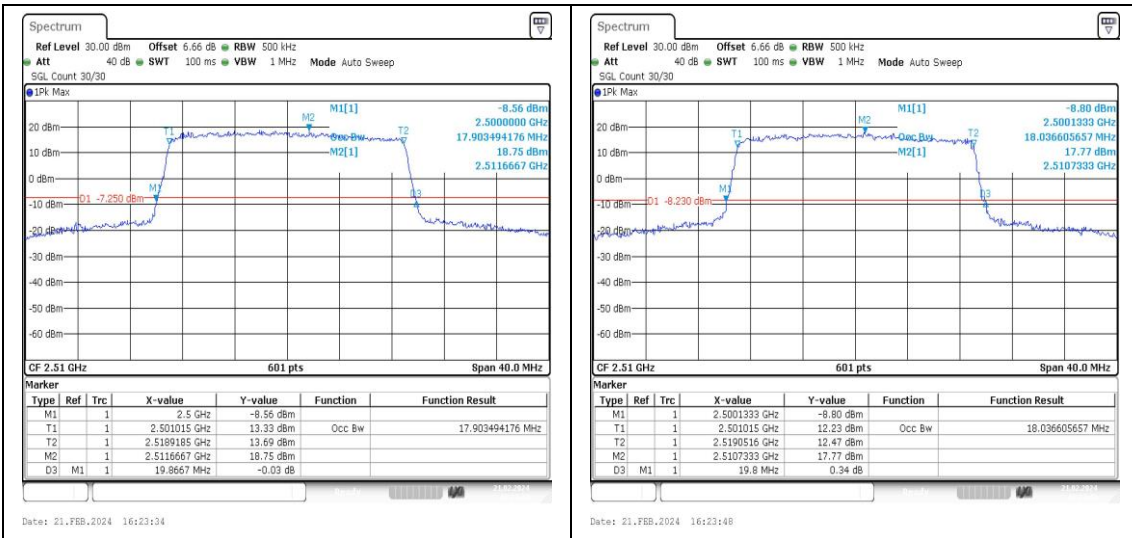

## Appendix C: 26dB Bandwidth and Occupied Bandwidth

### Test Result

Band	Bandwidth	Modulation	Channel	RB Configuration	Occupied Bandwidth (MHz)	26dB Bandwidth (MHz)	Verdict
Band7	5MHz	QPSK	20775	25RB#0	4.525	5.01	PASS
Band7	5MHz	16QAM	20775	25RB#0	4.505	4.98	PASS
Band7	5MHz	QPSK	21100	25RB#0	4.505	4.99	PASS
Band7	5MHz	16QAM	21100	25RB#0	4.505	5.01	PASS
Band7	5MHz	QPSK	21425	25RB#0	4.515	4.97	PASS
Band7	5MHz	16QAM	21425	25RB#0	4.525	5.02	PASS
Band7	10MHz	QPSK	20800	50RB#0	8.952	9.93	PASS
Band7	10MHz	16QAM	20800	50RB#0	9.018	9.93	PASS
Band7	10MHz	QPSK	21100	50RB#0	8.985	9.87	PASS
Band7	10MHz	16QAM	21100	50RB#0	8.985	9.87	PASS
Band7	10MHz	QPSK	21400	50RB#0	8.985	10.00	PASS
Band7	10MHz	16QAM	21400	50RB#0	8.985	9.87	PASS
Band7	15MHz	QPSK	20825	75RB#0	13.478	14.85	PASS
Band7	15MHz	16QAM	20825	75RB#0	13.478	14.70	PASS
Band7	15MHz	QPSK	21100	75RB#0	13.527	14.85	PASS
Band7	15MHz	16QAM	21100	75RB#0	13.527	14.85	PASS
Band7	15MHz	QPSK	21375	75RB#0	13.478	17.50	PASS
Band7	15MHz	16QAM	21375	75RB#0	13.478	14.85	PASS
Band7	20MHz	QPSK	20850	100RB#0	17.903	19.87	PASS
Band7	20MHz	16QAM	20850	100RB#0	18.037	19.80	PASS
Band7	20MHz	QPSK	21100	100RB#0	18.103	20.00	PASS
Band7	20MHz	16QAM	21100	100RB#0	18.037	19.80	PASS
Band7	20MHz	QPSK	21350	100RB#0	18.103	19.73	PASS
Band7	20MHz	16QAM	21350	100RB#0	18.103	19.87	PASS

### Test Graphs