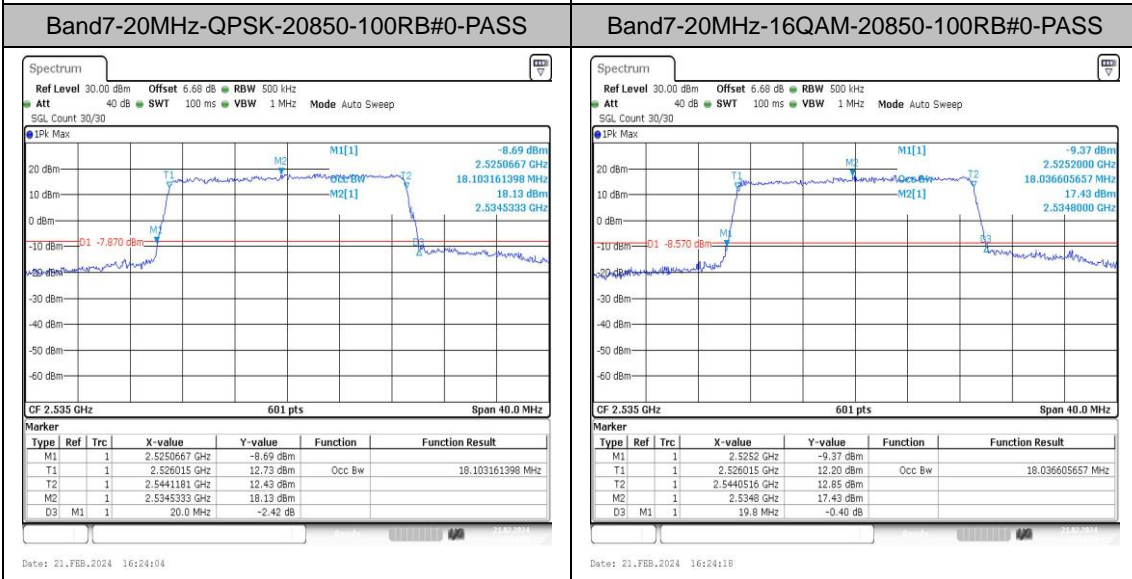

### Test Result

Band	Bandwidth	Modulation	Channel	RB Configuration	Occupied Bandwidth (MHz)	26dB Bandwidth (MHz)	Verdict
Band7	5MHz	QPSK	20775	25RB#0	4.525	5.01	PASS
Band7	5MHz	16QAM	20775	25RB#0	4.505	4.98	PASS
Band7	5MHz	QPSK	21100	25RB#0	4.505	4.99	PASS
Band7	5MHz	16QAM	21100	25RB#0	4.505	5.01	PASS
Band7	5MHz	QPSK	21425	25RB#0	4.515	4.97	PASS
Band7	5MHz	16QAM	21425	25RB#0	4.525	5.02	PASS
Band7	10MHz	QPSK	20800	50RB#0	8.952	9.93	PASS
Band7	10MHz	16QAM	20800	50RB#0	9.018	9.93	PASS
Band7	10MHz	QPSK	21100	50RB#0	8.985	9.87	PASS
Band7	10MHz	16QAM	21100	50RB#0	8.985	9.87	PASS
Band7	10MHz	QPSK	21400	50RB#0	8.985	10.00	PASS
Band7	10MHz	16QAM	21400	50RB#0	8.985	9.87	PASS
Band7	15MHz	QPSK	20825	75RB#0	13.478	14.85	PASS
Band7	15MHz	16QAM	20825	75RB#0	13.478	14.70	PASS
Band7	15MHz	QPSK	21100	75RB#0	13.527	14.85	PASS
Band7	15MHz	16QAM	21100	75RB#0	13.527	14.85	PASS
Band7	15MHz	QPSK	21375	75RB#0	13.478	17.50	PASS
Band7	15MHz	16QAM	21375	75RB#0	13.478	14.85	PASS
Band7	20MHz	QPSK	20850	100RB#0	17.903	19.87	PASS
Band7	20MHz	16QAM	20850	100RB#0	18.037	19.80	PASS
Band7	20MHz	QPSK	21100	100RB#0	18.103	20.00	PASS
Band7	20MHz	16QAM	21100	100RB#0	18.037	19.80	PASS
Band7	20MHz	QPSK	21350	100RB#0	18.103	19.73	PASS
Band7	20MHz	16QAM	21350	100RB#0	18.103	19.87	PASS

### Test Graphs