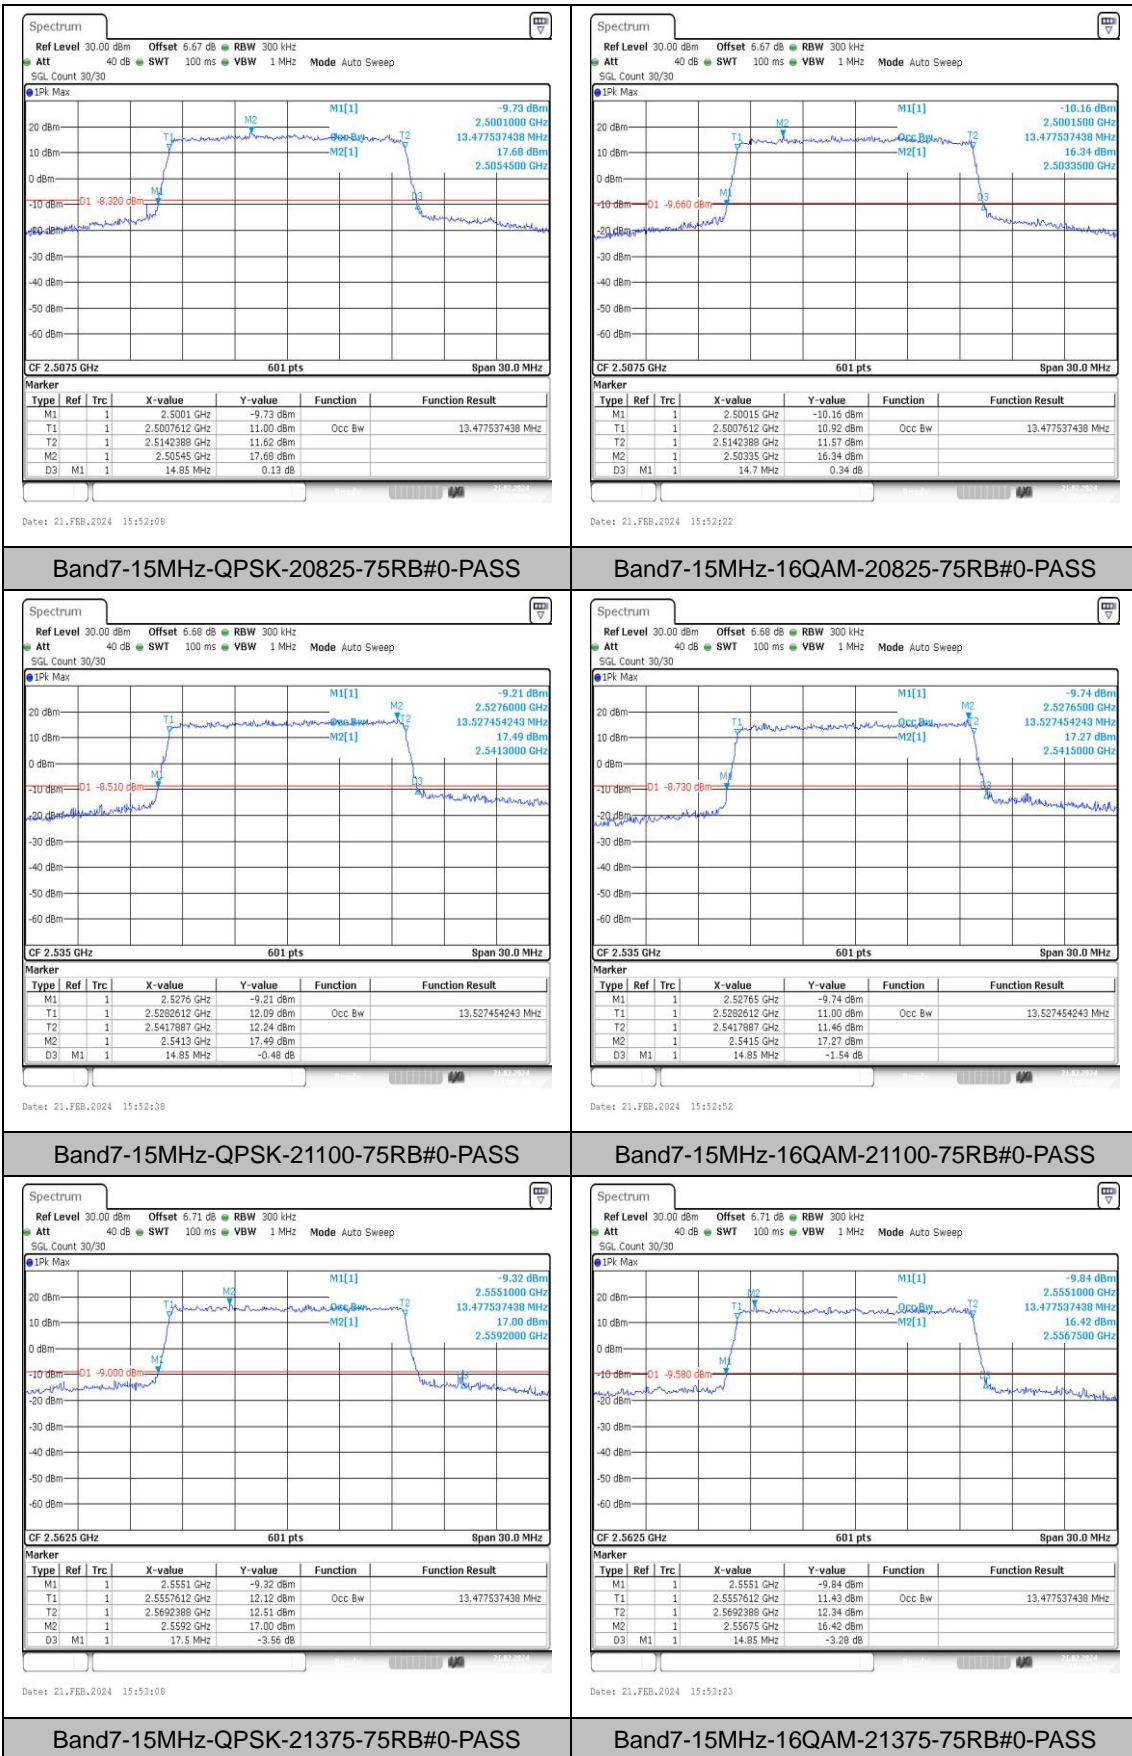

## Appendix C: 26dB Bandwidth and Occupied Bandwidth

### Test Graphs