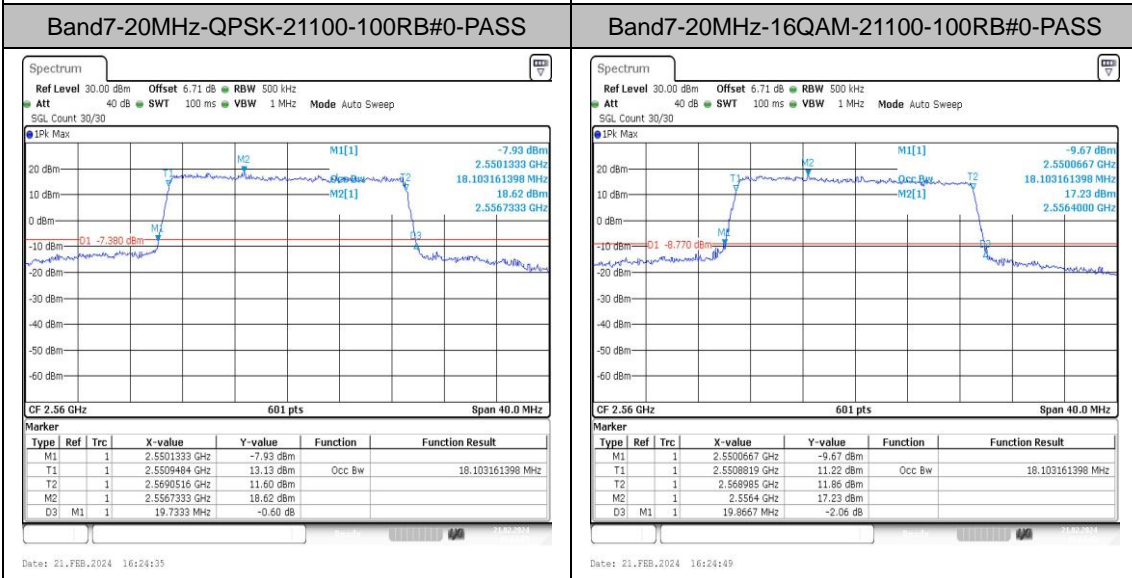

### Test Result

Band	Bandwidth	Modulation	Channel	RB Configuration	Occupied Bandwidth (MHz)	26dB Bandwidth (MHz)	Verdict
Band7	5MHz	QPSK	20775	25RB#0	4.525	5.01	PASS
Band7	5MHz	16QAM	20775	25RB#0	4.505	4.98	PASS
Band7	5MHz	QPSK	21100	25RB#0	4.505	4.99	PASS
Band7	5MHz	16QAM	21100	25RB#0	4.505	5.01	PASS
Band7	5MHz	QPSK	21425	25RB#0	4.515	4.97	PASS
Band7	5MHz	16QAM	21425	25RB#0	4.525	5.02	PASS
Band7	10MHz	QPSK	20800	50RB#0	8.952	9.93	PASS
Band7	10MHz	16QAM	20800	50RB#0	9.018	9.93	PASS
Band7	10MHz	QPSK	21100	50RB#0	8.985	9.87	PASS
Band7	10MHz	16QAM	21100	50RB#0	8.985	9.87	PASS
Band7	10MHz	QPSK	21400	50RB#0	8.985	10.00	PASS
Band7	10MHz	16QAM	21400	50RB#0	8.985	9.87	PASS
Band7	15MHz	QPSK	20825	75RB#0	13.478	14.85	PASS
Band7	15MHz	16QAM	20825	75RB#0	13.478	14.70	PASS
Band7	15MHz	QPSK	21100	75RB#0	13.527	14.85	PASS
Band7	15MHz	16QAM	21100	75RB#0	13.527	14.85	PASS
Band7	15MHz	QPSK	21375	75RB#0	13.478	17.50	PASS
Band7	15MHz	16QAM	21375	75RB#0	13.478	14.85	PASS
Band7	20MHz	QPSK	20850	100RB#0	17.903	19.87	PASS
Band7	20MHz	16QAM	20850	100RB#0	18.037	19.80	PASS
Band7	20MHz	QPSK	21100	100RB#0	18.103	20.00	PASS
Band7	20MHz	16QAM	21100	100RB#0	18.037	19.80	PASS
Band7	20MHz	QPSK	21350	100RB#0	18.103	19.73	PASS
Band7	20MHz	16QAM	21350	100RB#0	18.103	19.87	PASS

### Test Graphs