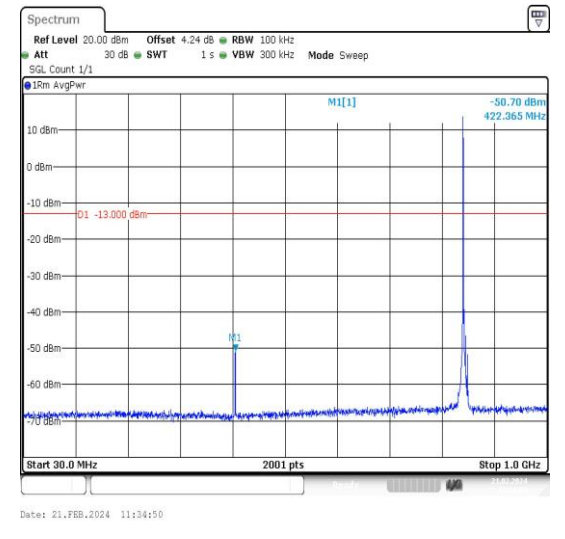

Band5_5MHz_16QAM_20625_1RB#0_30~1000_3
0~1000

Band5_5MHz_16QAM_20625_1RB#0_0.009~0.15
_0.009~0.15