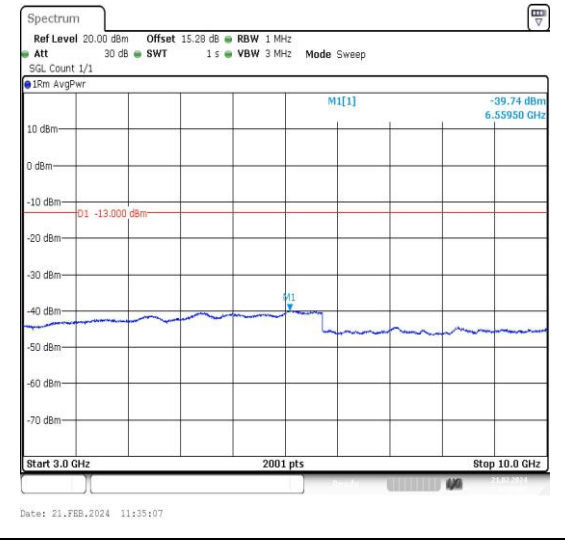

Band5_5MHz_16QAM_20625_1RB#0_30~1000_3
0~1000