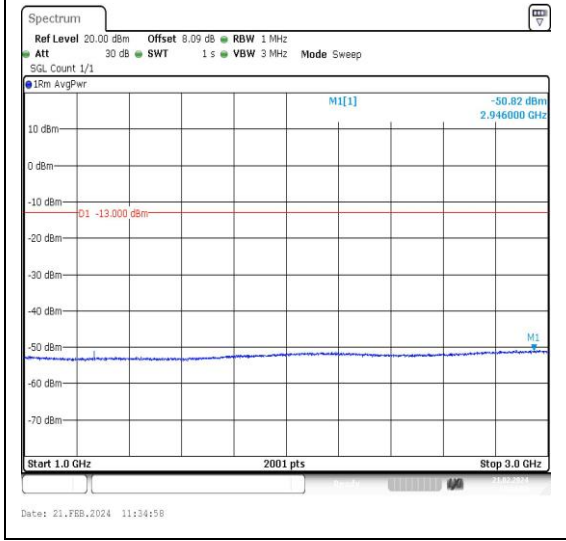

Band5_5MHz_16QAM_20625_1RB#0_0.15~30
0.15~30