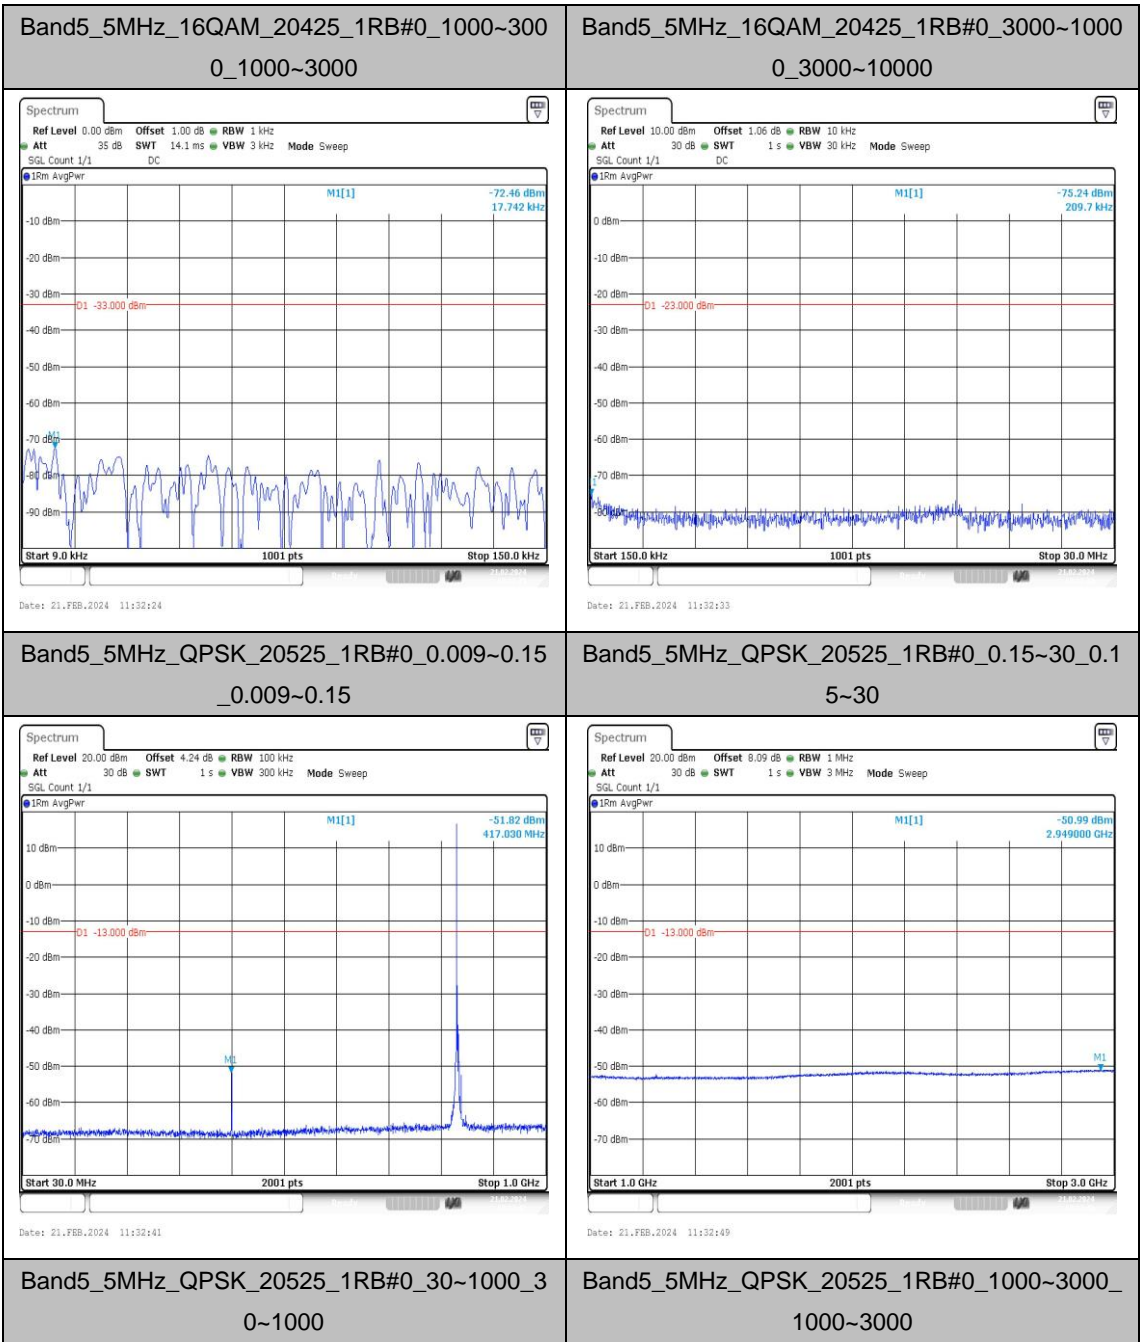

Band5_5MHz_QPSK_20425_1RB#0_3000~1000_0_3000~10000 **Band5_5MHz_16QAM_20425_1RB#0_0.009~0.15_0.009~0.15**

Band5_5MHz_16QAM_20425_1RB#0_0.15~30_0.15~30 **Band5_5MHz_16QAM_20425_1RB#0_30~1000_30~1000**

Band5_5MHz_QPSK_20625_1RB#0_3000~1000
0_3000~10000