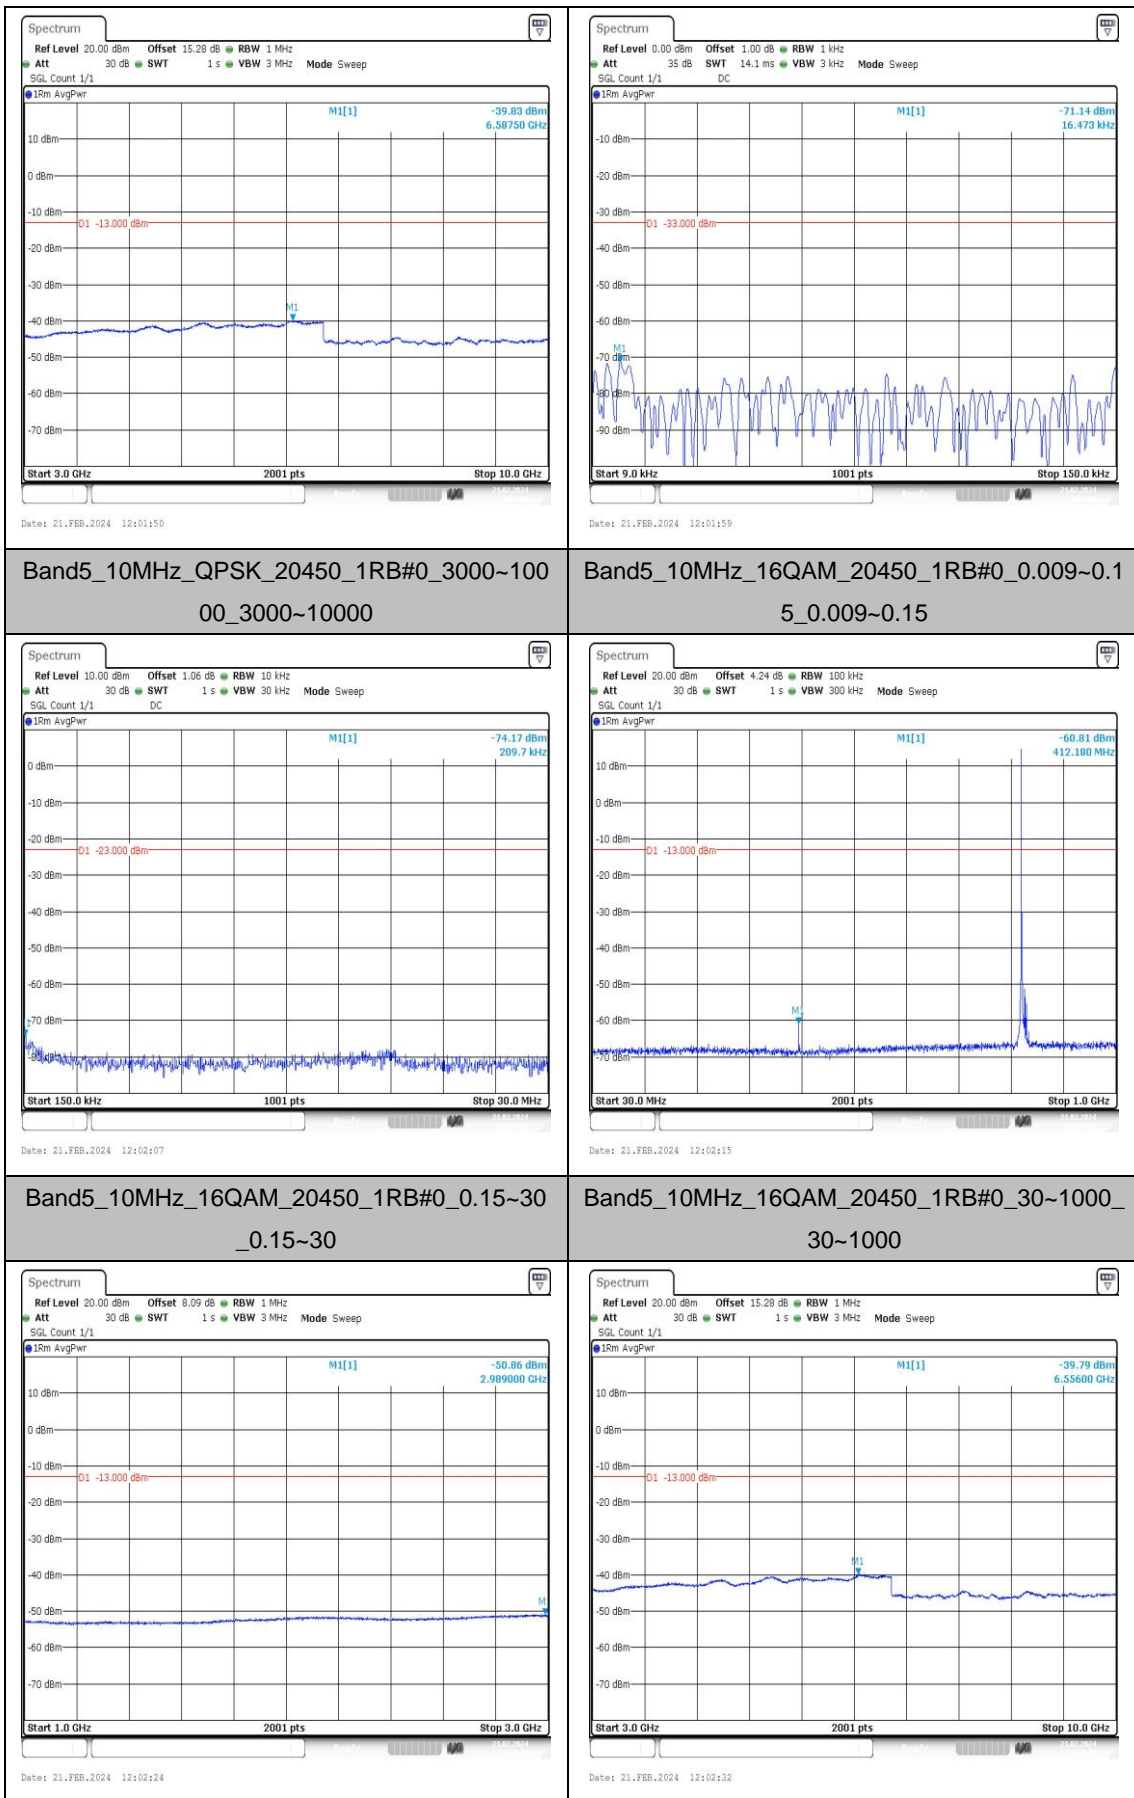

Band5_5MHz_QPSK_20425_1RB#0_3000~1000_0_3000~10000 **Band5_5MHz_16QAM_20425_1RB#0_0.009~0.15_0.009~0.15**

Band5_5MHz_16QAM_20425_1RB#0_0.15~30_0.15~30 **Band5_5MHz_16QAM_20425_1RB#0_30~1000_30~1000**

Band5_5MHz_QPSK_20625_1RB#0_3000~1000
0_3000~10000

Band5_5MHz_16QAM_20625_1RB#0_0.009~0.15
_0.009~0.15

Band5_5MHz_16QAM_20625_1RB#0_0.15~30
0.15~30

Band5_5MHz_16QAM_20625_1RB#0_30~1000_3
0~1000

Band5_10MHz_QPSK_20450_1RB#0_3000~10000_3000~10000

Band5_10MHz_16QAM_20450_1RB#0_0.009~0.15_0.009~0.15

Band5_10MHz_16QAM_20450_1RB#0_0.15~30_0.15~30

Band5_10MHz_16QAM_20450_1RB#0_30~1000_30~1000

Band5_10MHz_QPSK_20525_1RB#0_3000~10000_00_3000~10000

Band5_10MHz_16QAM_20525_1RB#0_0.009~0.15_5_0.009~0.15

Band5_10MHz_16QAM_20525_1RB#0_0.15~30_0.15~30