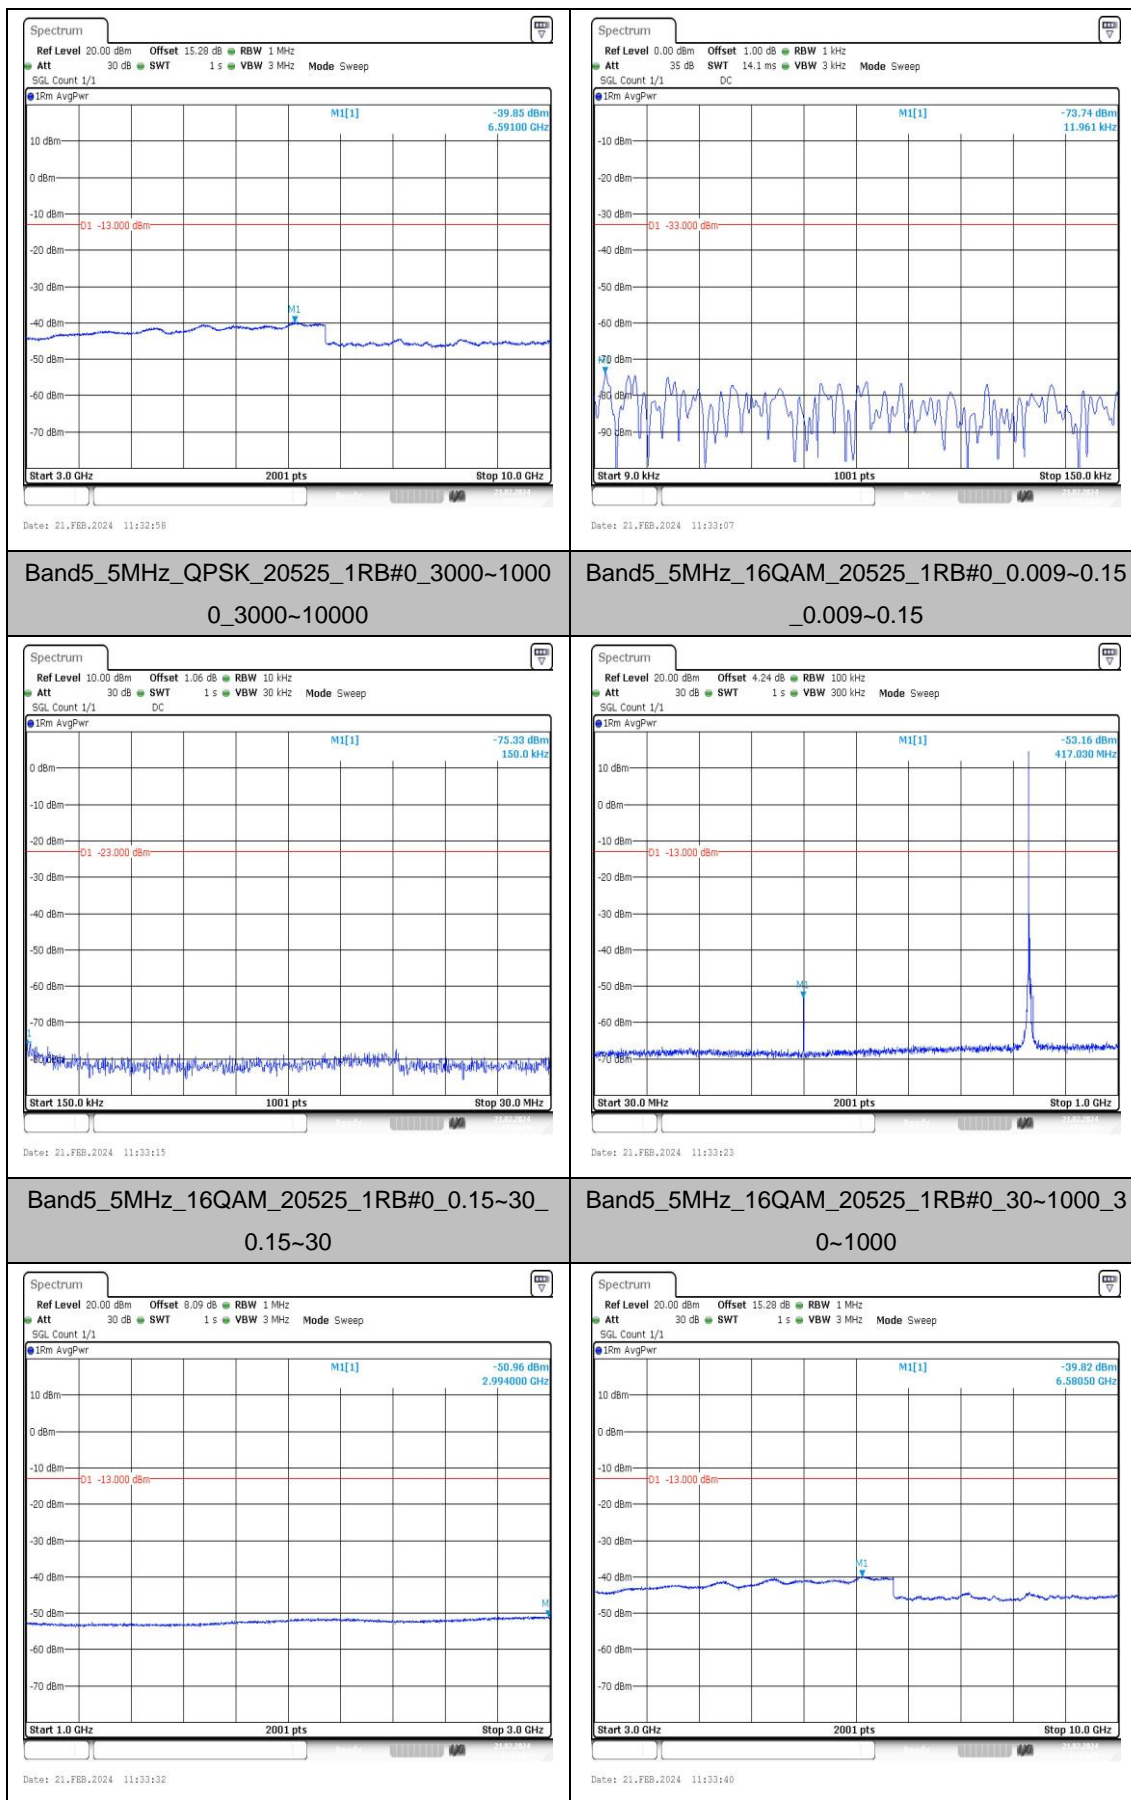

Band5_5MHz_QPSK_20425_1RB#0_3000~1000_0_3000~10000 **Band5_5MHz_16QAM_20425_1RB#0_0.009~0.15_0.009~0.15**

Band5_5MHz_16QAM_20425_1RB#0_0.15~30_0.15~30 **Band5_5MHz_16QAM_20425_1RB#0_30~1000_30~1000**

Band5_5MHz_QPSK_20625_1RB#0_3000~1000
0_3000~10000