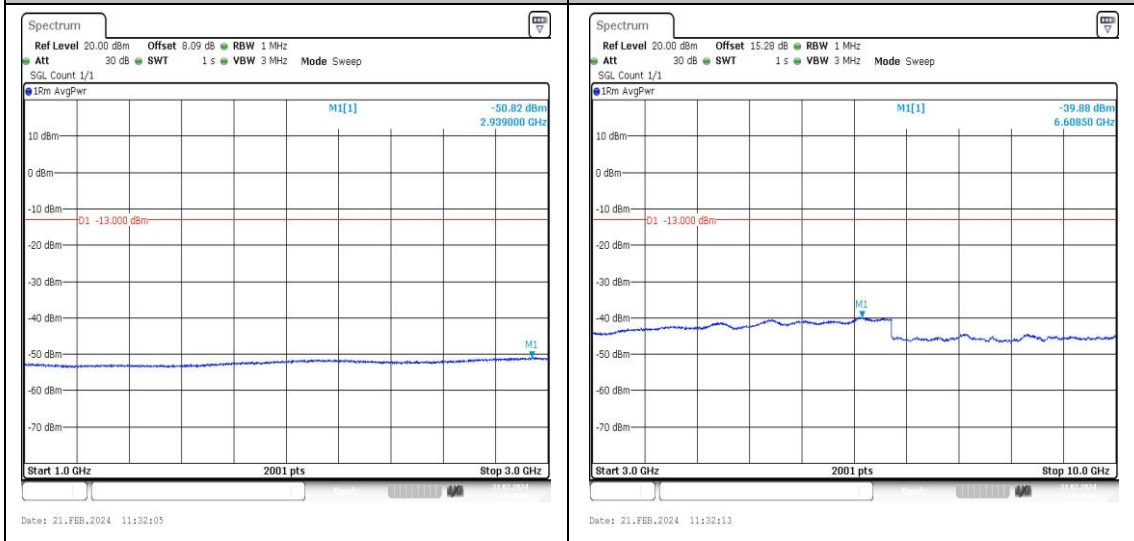

Band5_5MHz_QPSK_20425_1RB#0_3000~1000_0_3000~10000 **Band5_5MHz_16QAM_20425_1RB#0_0.009~0.15_0.009~0.15**

Band5_5MHz_16QAM_20425_1RB#0_0.15~30_0.15~30 **Band5_5MHz_16QAM_20425_1RB#0_30~1000_30~1000**

Band5_5MHz_QPSK_20625_1RB#0_3000~1000
0_3000~10000