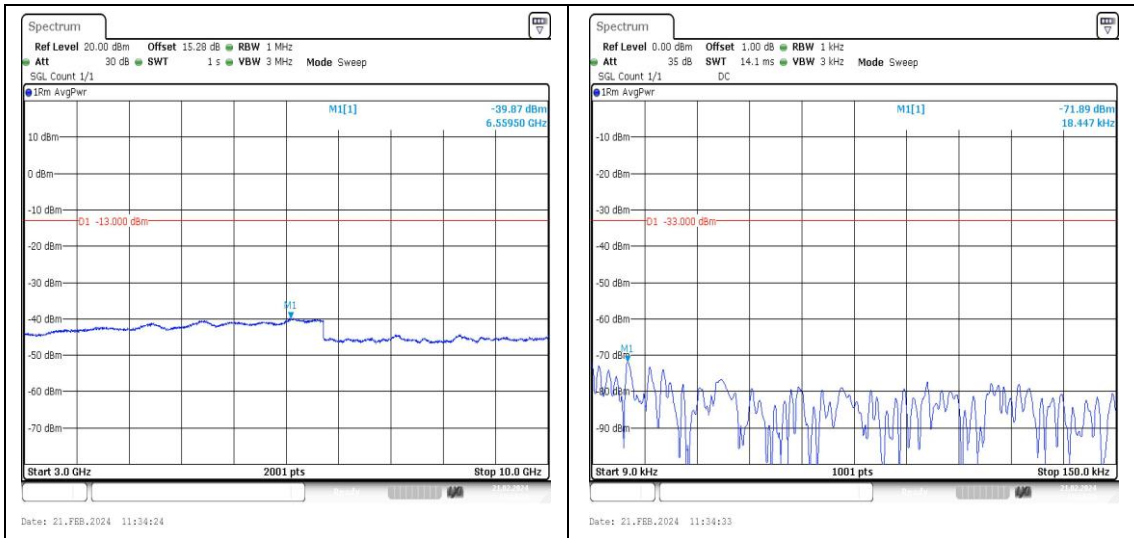

Band5_5MHz_QPSK_20425_1RB#0_3000~1000_0_3000~10000 **Band5_5MHz_16QAM_20425_1RB#0_0.009~0.15_0.009~0.15**

Band5_5MHz_16QAM_20425_1RB#0_0.15~30_0.15~30 **Band5_5MHz_16QAM_20425_1RB#0_30~1000_30~1000**

Band5_5MHz_QPSK_20625_1RB#0_3000~1000
0_3000~10000