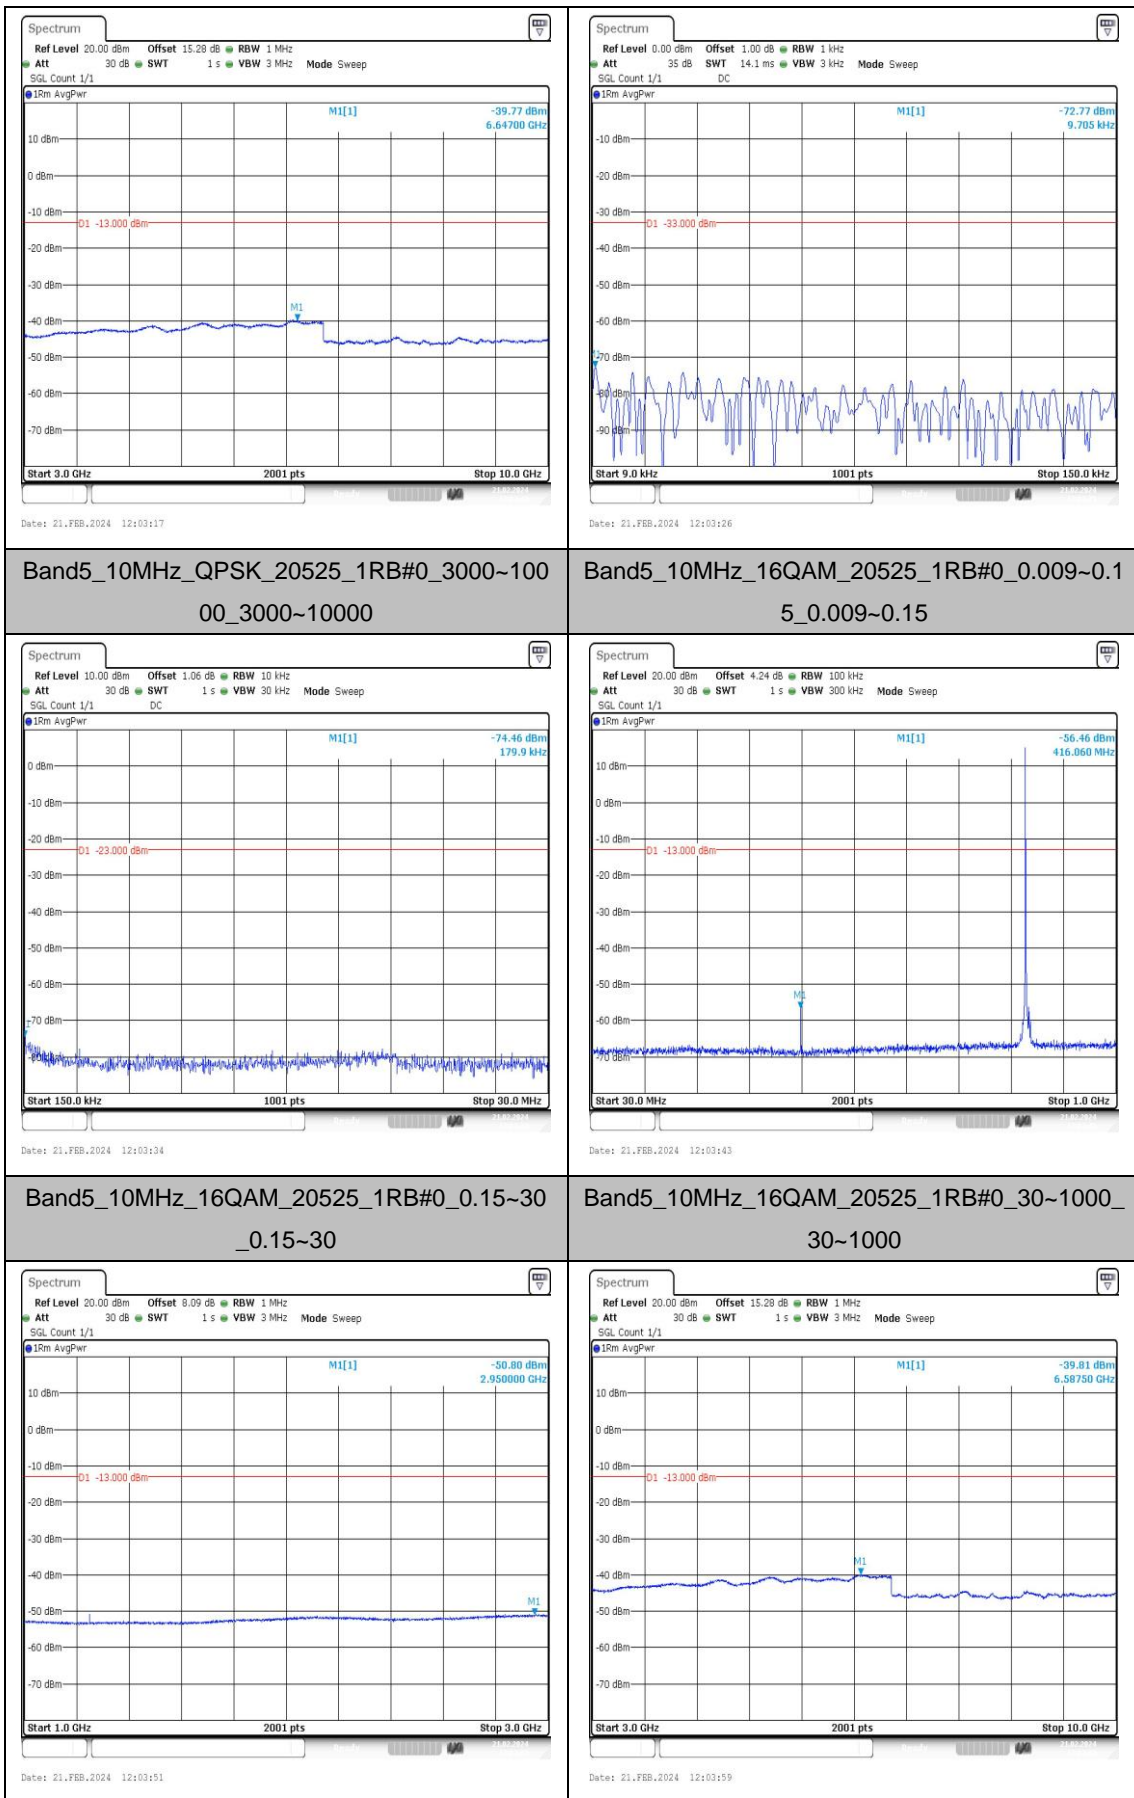

Band5_5MHz_QPSK_20425_1RB#0_3000~1000_0_3000~10000 **Band5_5MHz_16QAM_20425_1RB#0_0.009~0.15_0.009~0.15**

Band5_5MHz_16QAM_20425_1RB#0_0.15~30_0.15~30 **Band5_5MHz_16QAM_20425_1RB#0_30~1000_30~1000**

Band5_5MHz_QPSK_20625_1RB#0_3000~1000
0_3000~10000

Band5_5MHz_16QAM_20625_1RB#0_0.009~0.15
_0.009~0.15

Band5_5MHz_16QAM_20625_1RB#0_0.15~30
0.15~30

Band5_5MHz_16QAM_20625_1RB#0_30~1000_3
0~1000

Band5_10MHz_QPSK_20450_1RB#0_3000~10000_3000~10000

Band5_10MHz_16QAM_20450_1RB#0_0.009~0.15_0.009~0.15

Band5_10MHz_16QAM_20450_1RB#0_0.15~30_0.15~30

Band5_10MHz_16QAM_20450_1RB#0_30~1000_30~1000

Band5_10MHz_QPSK_20525_1RB#0_3000~10000_00_3000~10000

Band5_10MHz_16QAM_20525_1RB#0_0.009~0.15_5_0.009~0.15

Band5_10MHz_16QAM_20525_1RB#0_0.15~30_0.15~30