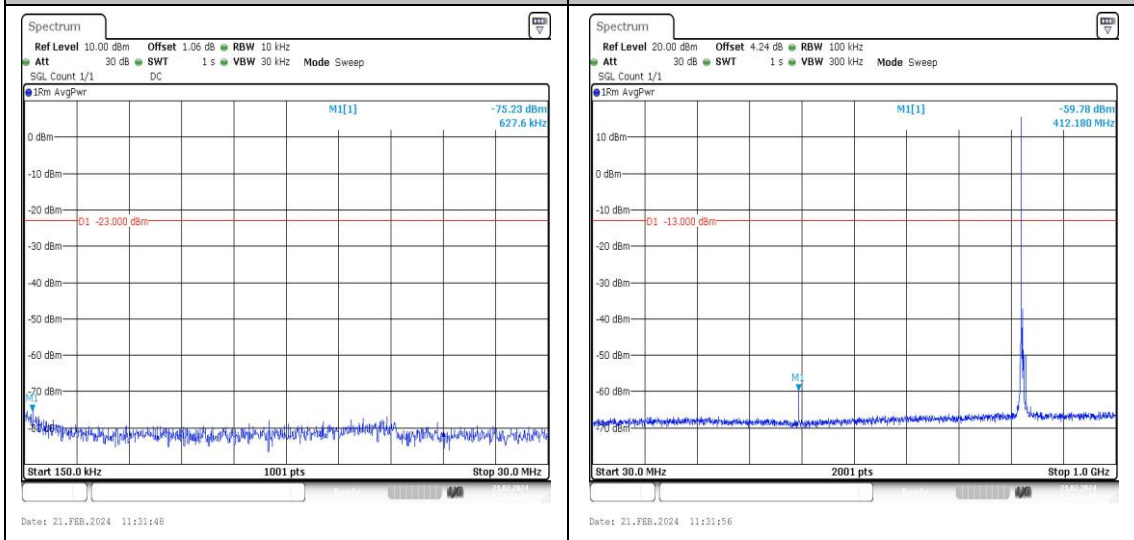

Band5_5MHz_QPSK_20425_1RB#0_3000~1000_0_3000~10000 **Band5_5MHz_16QAM_20425_1RB#0_0.009~0.15_0.009~0.15**

Band5_5MHz_16QAM_20425_1RB#0_0.15~30_0.15~30 **Band5_5MHz_16QAM_20425_1RB#0_30~1000_30~1000**

Band5_5MHz_QPSK_20625_1RB#0_3000~1000
0_3000~10000