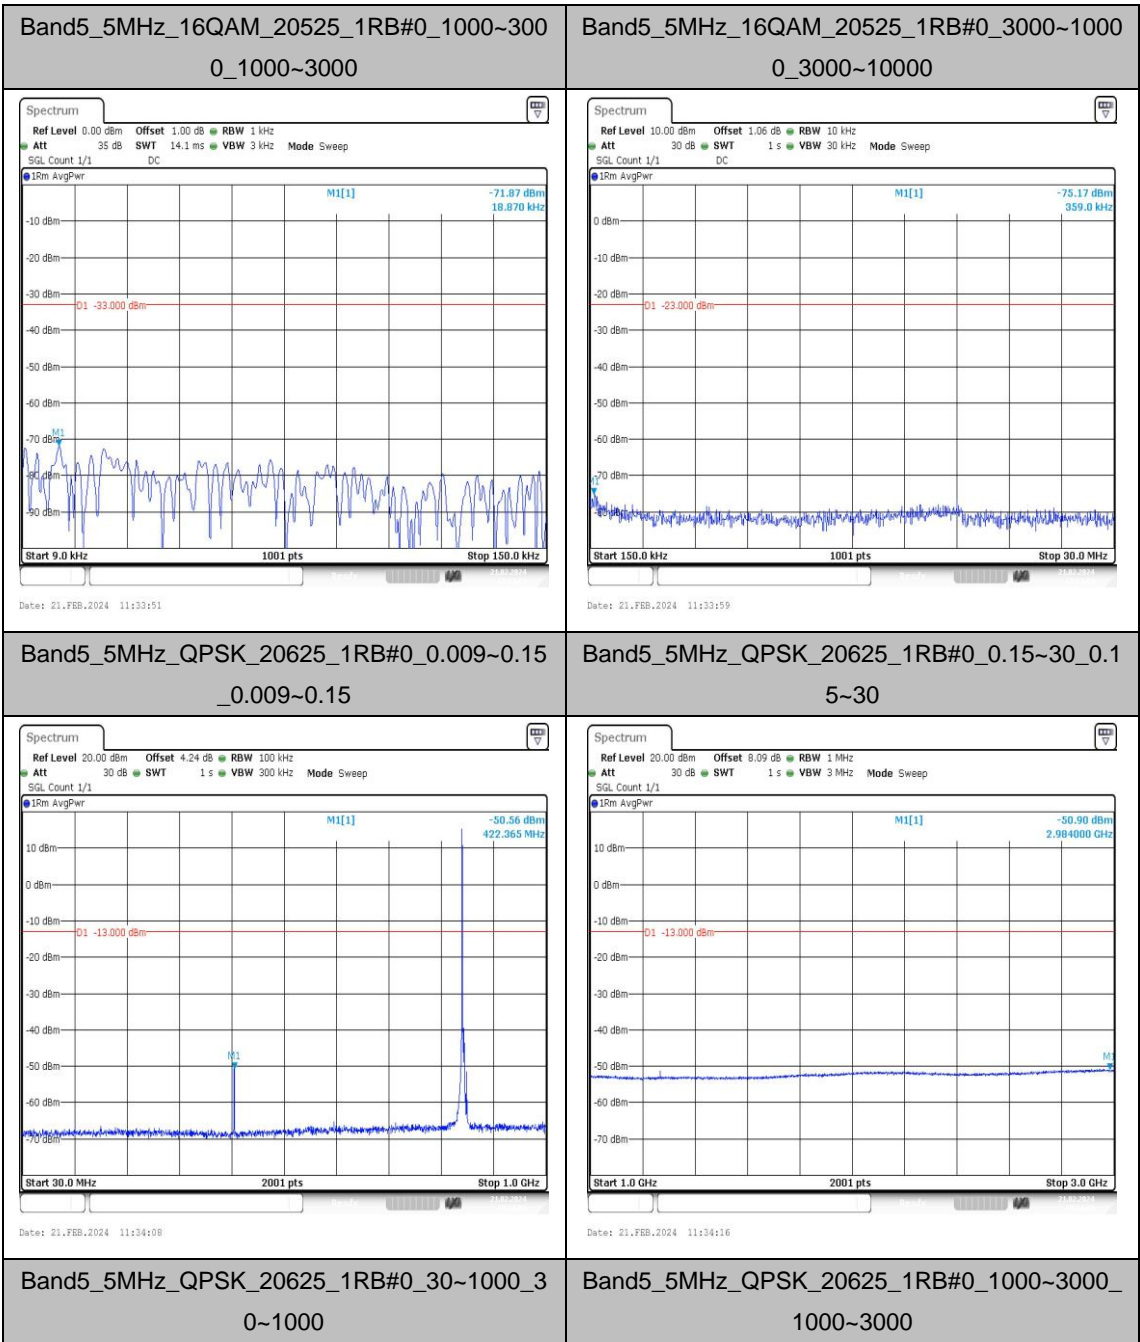

Band5_5MHz_QPSK_20425_1RB#0_3000~1000_0_3000~10000 **Band5_5MHz_16QAM_20425_1RB#0_0.009~0.15_0.009~0.15**

Band5_5MHz_16QAM_20425_1RB#0_0.15~30_0.15~30 **Band5_5MHz_16QAM_20425_1RB#0_30~1000_30~1000**

Band5_5MHz_QPSK_20625_1RB#0_3000~1000
0_3000~10000