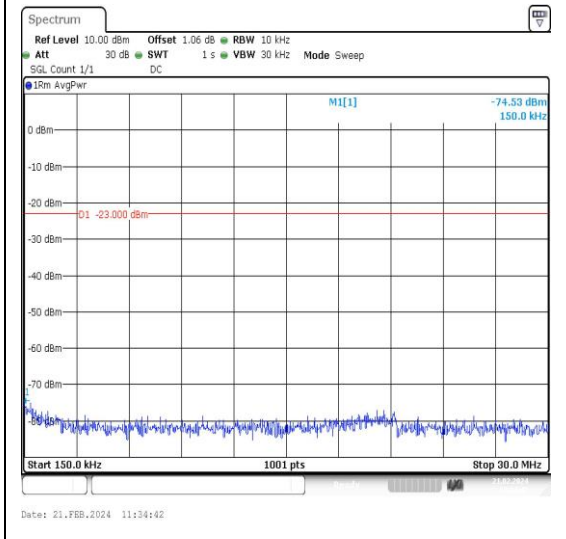

Band5_5MHz_QPSK_20625_1RB#0_3000~1000
0_3000~10000

Band5_5MHz_16QAM_20625_1RB#0_0.15~30
0.15~30