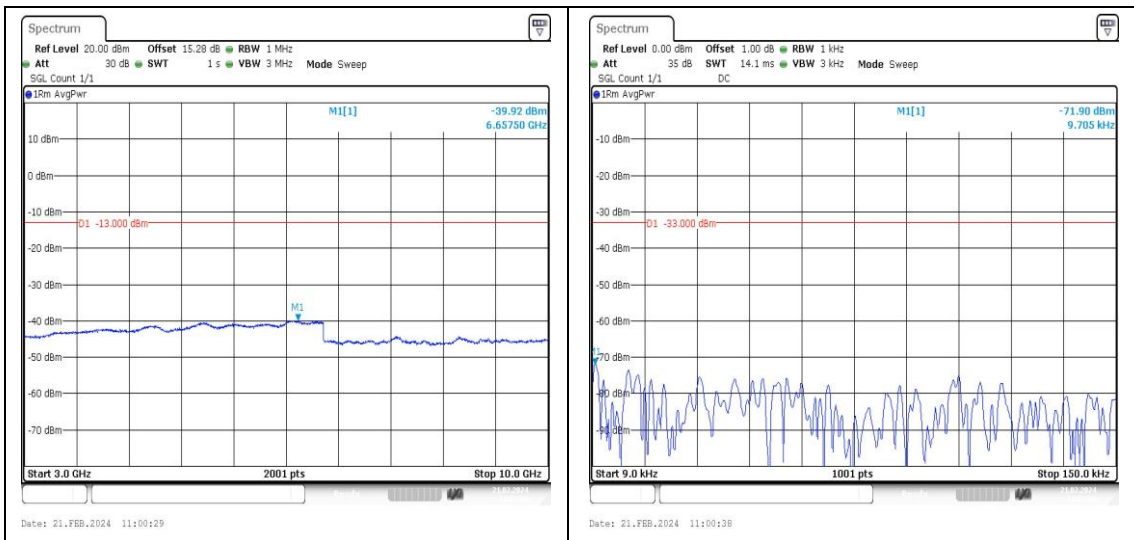

Band5_1.4MHz_16QAM_20407_1RB#0_30~1000_30~1000

Band5_1.4MHz_QPSK_20643_1RB#0_3000~10000_3000~10000

Band5_1.4MHz_16QAM_20643_1RB#0_0.009~0.15_0.009~0.15

Band5_1.4MHz_16QAM_20643_1RB#0_0.15~30_0.15~30

Band5_1.4MHz_16QAM_20643_1RB#0_30~1000_30~1000