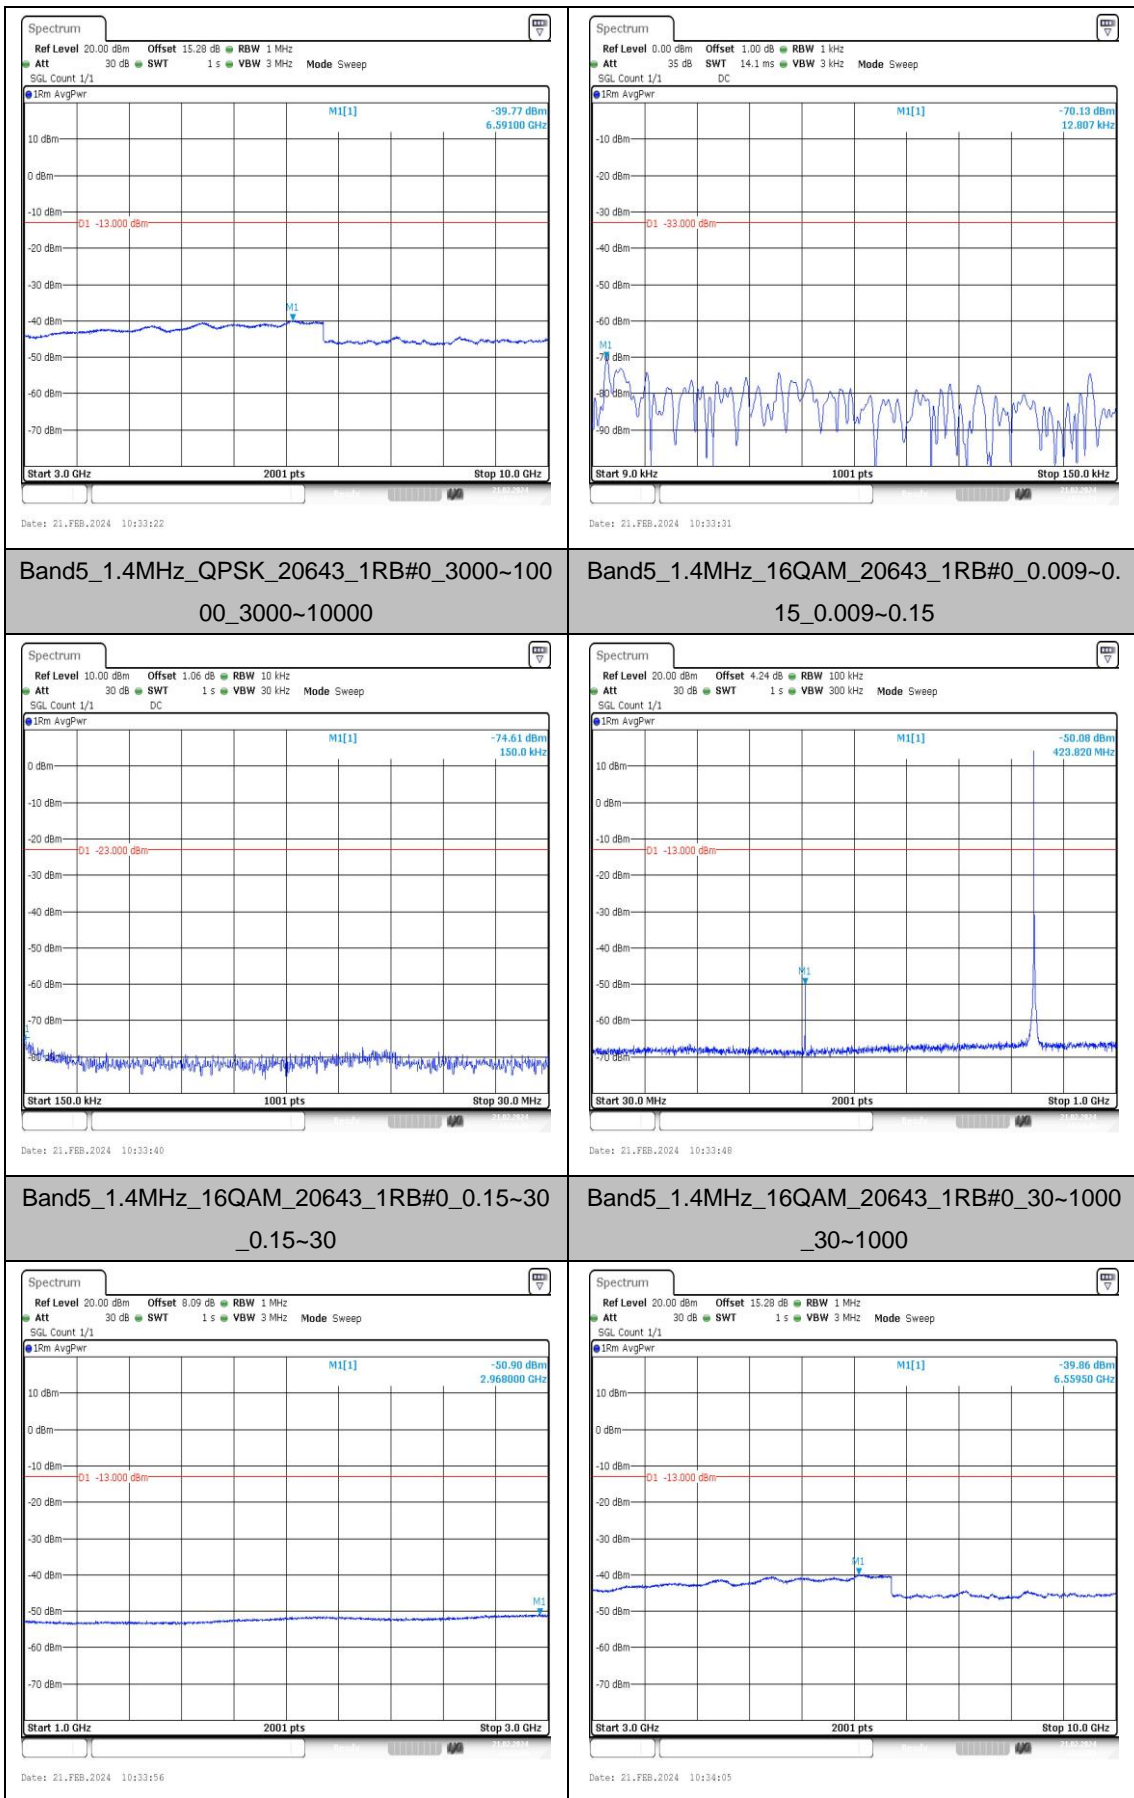

Band5_1.4MHz_QPSK_20643_1RB#0_3000~10000_3000~10000

Band5_1.4MHz_16QAM_20643_1RB#0_0.009~0.15_0.009~0.15

Band5_1.4MHz_16QAM_20643_1RB#0_0.15~30_0.15~30

Band5_1.4MHz_16QAM_20643_1RB#0_30~1000_30~1000