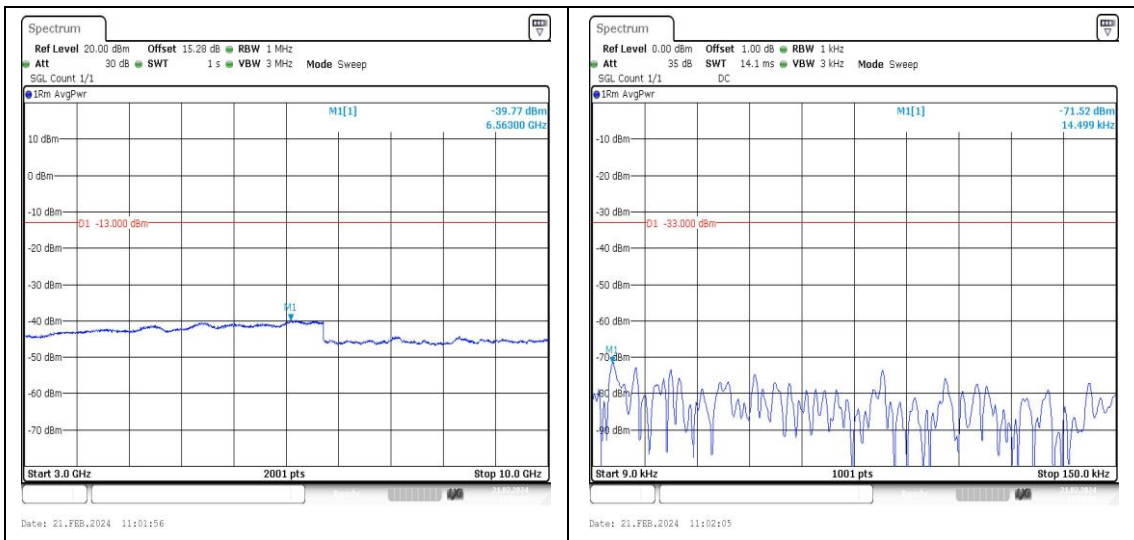

Band5_3MHz_QPSK_20415_1RB#0_3000~1000
0_3000~10000

Band5_3MHz_16QAM_20415_1RB#0_0.009~0.15
_0.009~0.15

Band5_3MHz_16QAM_20415_1RB#0_0.15~30
0.15~30

Band5_3MHz_16QAM_20415_1RB#0_30~1000_3
0~1000

Band5_3MHz_QPSK_20525_1RB#0_3000~1000
0_3000~10000