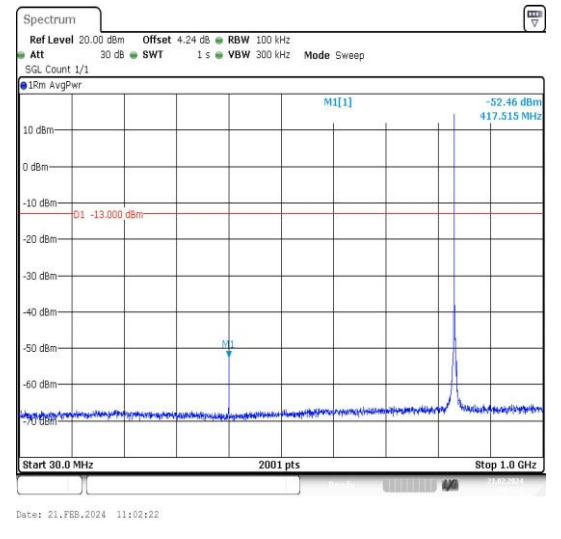

Band5_3MHz_16QAM_20525_1RB#0_30~1000_3
0~1000