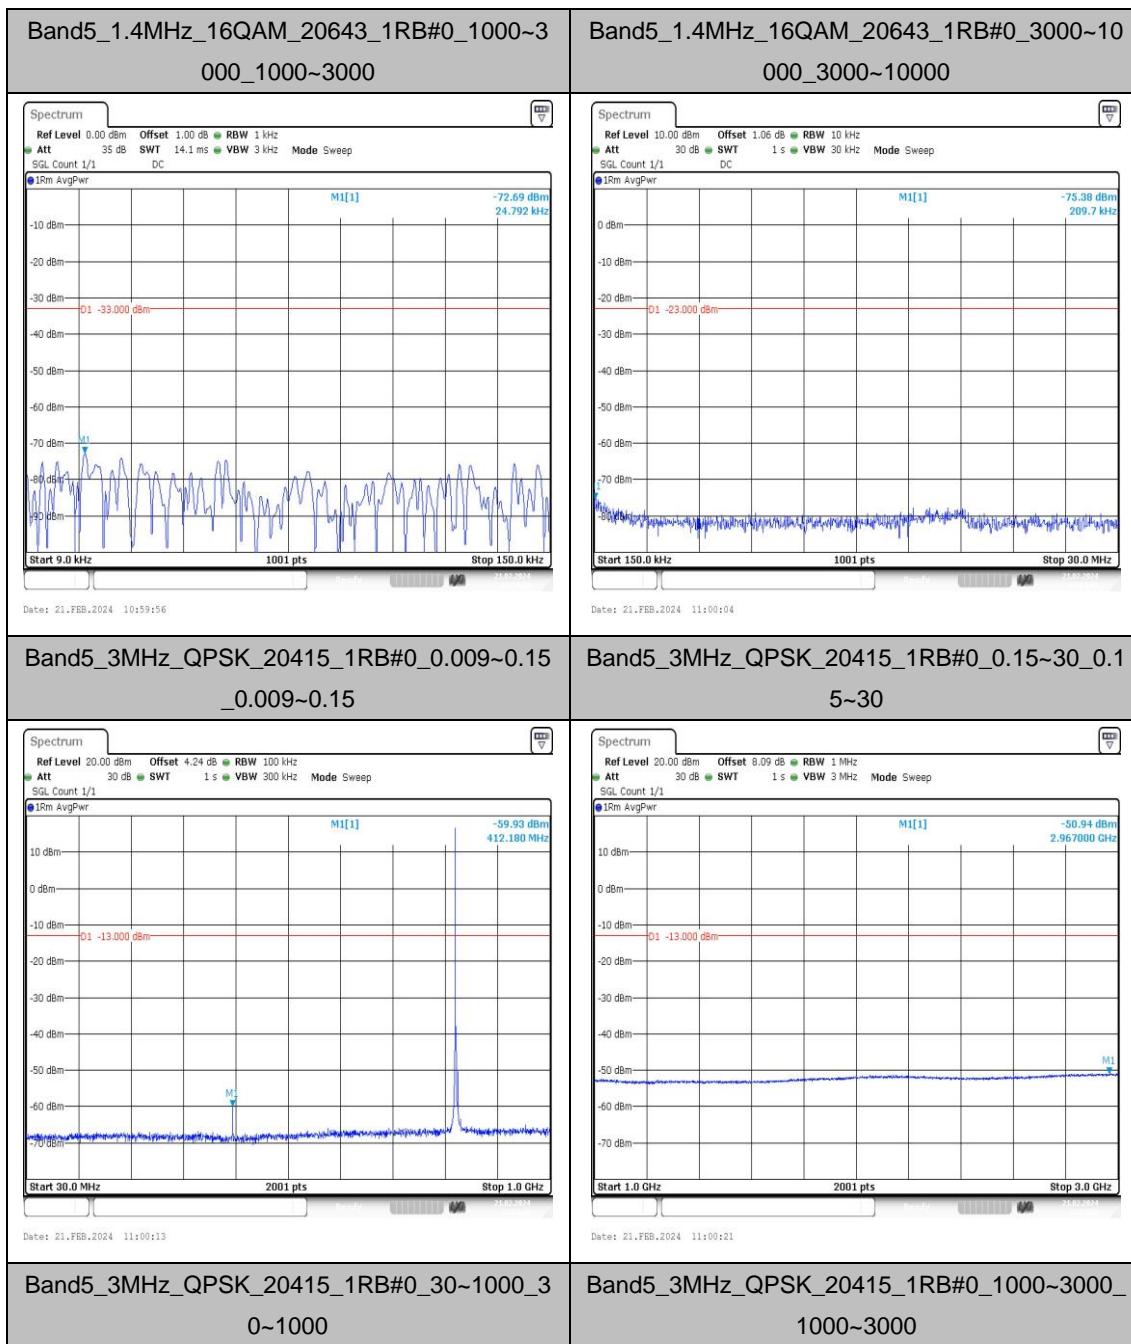

Band5_1.4MHz_16QAM_20407_1RB#0_30~1000_30~1000

Band5_1.4MHz_QPSK_20643_1RB#0_3000~10000_3000~10000

Band5_1.4MHz_16QAM_20643_1RB#0_0.009~0.15_0.009~0.15

Band5_1.4MHz_16QAM_20643_1RB#0_0.15~30_0.15~30

Band5_1.4MHz_16QAM_20643_1RB#0_30~1000_30~1000