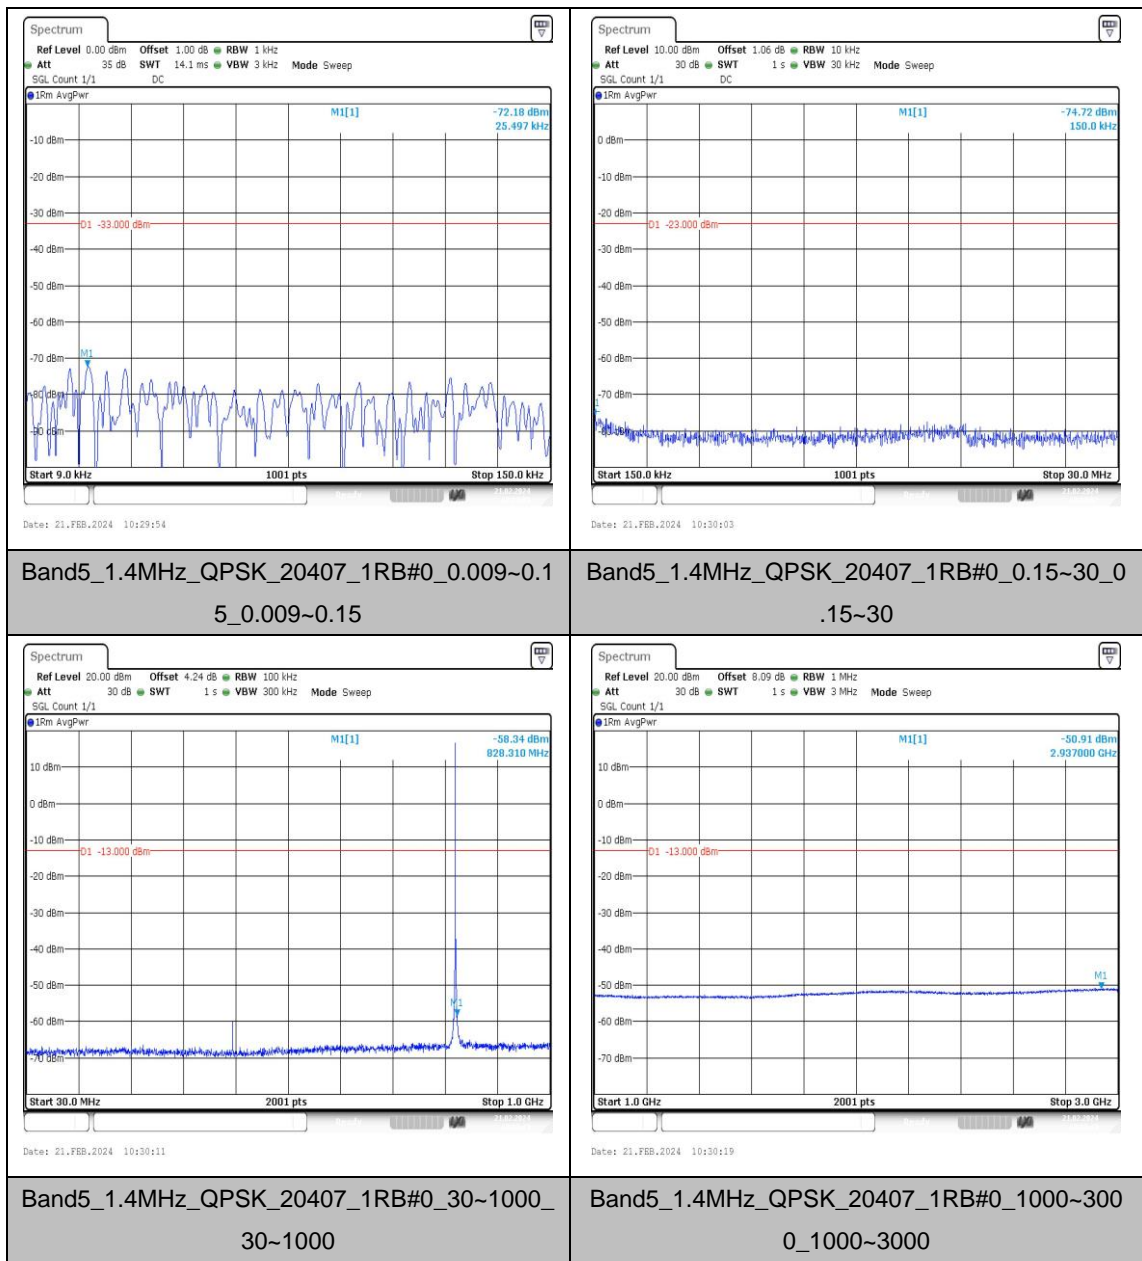

Band5	10MHz	16QAM	20600	1RB#0	3000~10000	PASS

Test Graphs

Band5_1.4MHz_QPSK_20407_1RB#0_0.009~0.15_0.009~0.15

Band5_1.4MHz_QPSK_20407_1RB#0_0.15~30_0.15~30

Band5_1.4MHz_QPSK_20407_1RB#0_30~1000_30~1000

Band5_1.4MHz_QPSK_20407_1RB#0_1000~3000_0_1000~3000