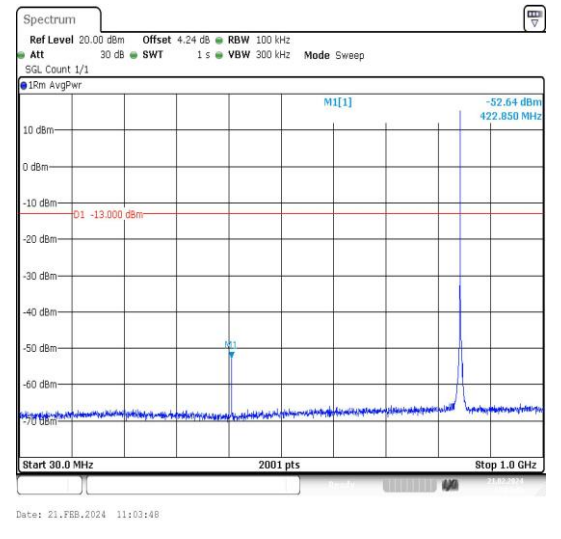

Band5_3MHz_16QAM_20525_1RB#0_0.009~0.15
_0.009~0.15

Band5_3MHz_16QAM_20525_1RB#0_0.15~30
0.15~30

Band5_3MHz_16QAM_20525_1RB#0_30~1000_3
0~1000

Band5_3MHz_QPSK_20635_1RB#0_3000~1000
0_3000~10000

Band5_3MHz_16QAM_20635_1RB#0_0.009~0.15
_0.009~0.15