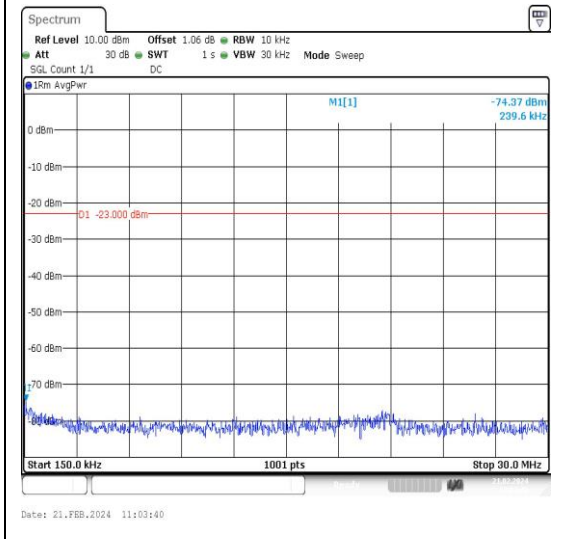

Band5_3MHz_16QAM_20525_1RB#0_0.009~0.15
_0.009~0.15

Band5_3MHz_16QAM_20525_1RB#0_0.15~30
0.15~30

Band5_3MHz_16QAM_20525_1RB#0_30~1000_3
0~1000

Band5_3MHz_QPSK_20635_1RB#0_3000~1000
0_3000~10000

Band5_3MHz_16QAM_20635_1RB#0_0.009~0.15
_0.009~0.15