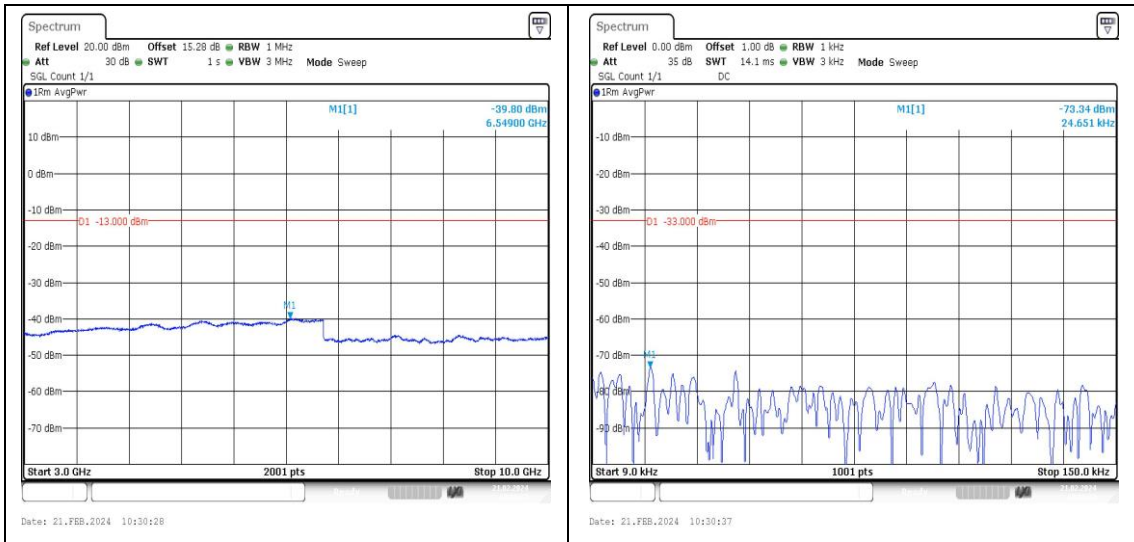

Band5_1.4MHz_16QAM_20407_1RB#0_0.009~0.15_0.009~0.15

Band5_1.4MHz_QPSK_20407_1RB#0_3000~10000_3000~10000