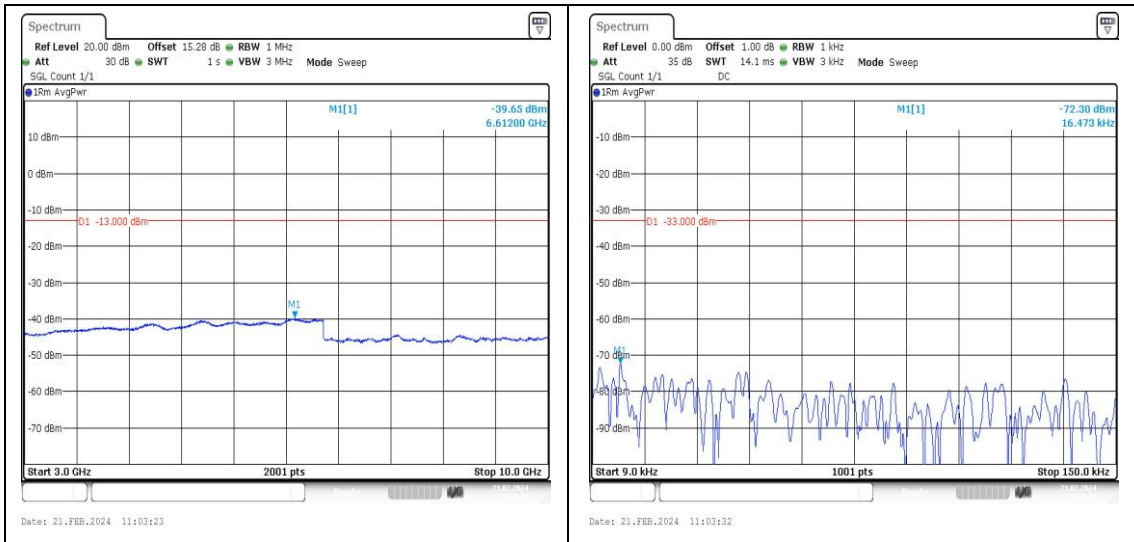

Band5_3MHz_16QAM_20525_1RB#0_0.009~0.15
_0.009~0.15

Band5_3MHz_16QAM_20525_1RB#0_0.15~30
0.15~30

Band5_3MHz_16QAM_20525_1RB#0_30~1000_3
0~1000

Band5_3MHz_QPSK_20635_1RB#0_3000~1000
0_3000~10000

Band5_3MHz_16QAM_20635_1RB#0_0.009~0.15
_0.009~0.15