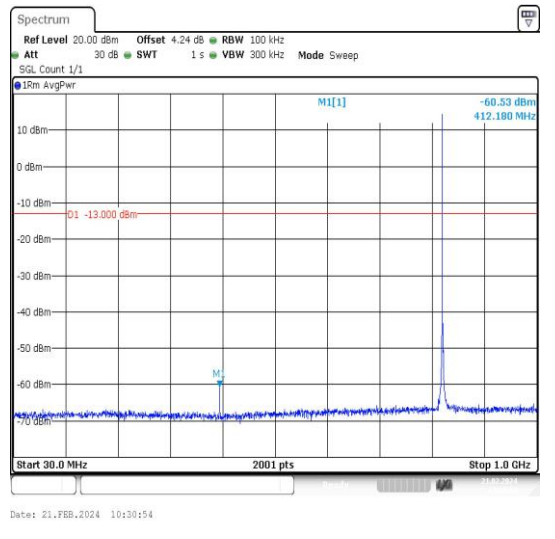

Band5_1.4MHz_16QAM_20407_1RB#0_30~1000_30~1000