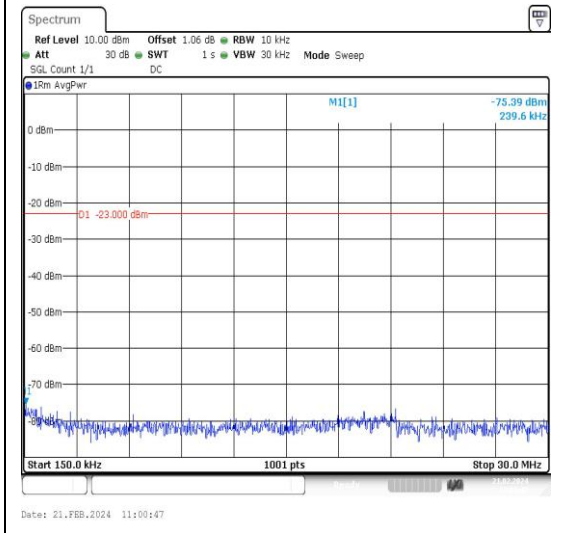

Band5_3MHz_16QAM_20415_1RB#0_0.15~30
0.15~30