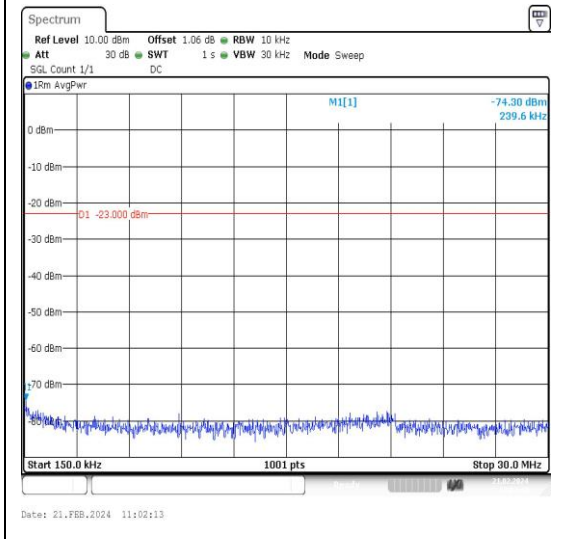

Band5_3MHz_16QAM_20525_1RB#0_0.15~30
0.15~30