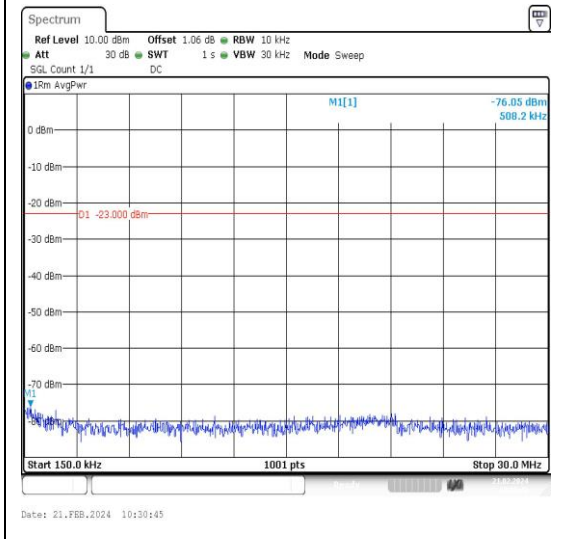

Band5_1.4MHz_16QAM_20407_1RB#0_0.15~30_0.15~30