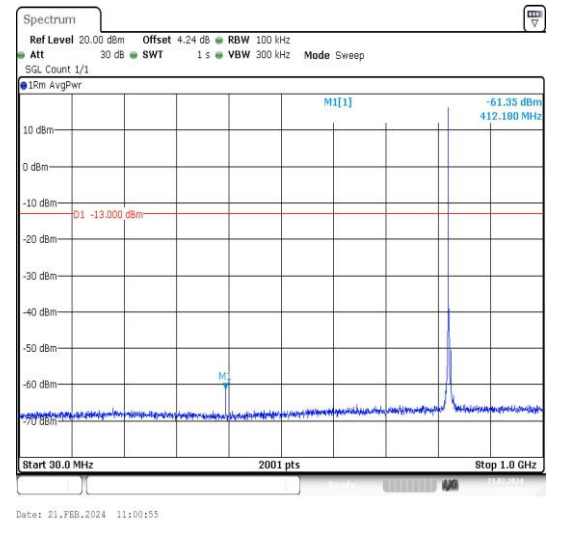

Band5_3MHz_16QAM_20415_1RB#0_30~1000_3
0~1000