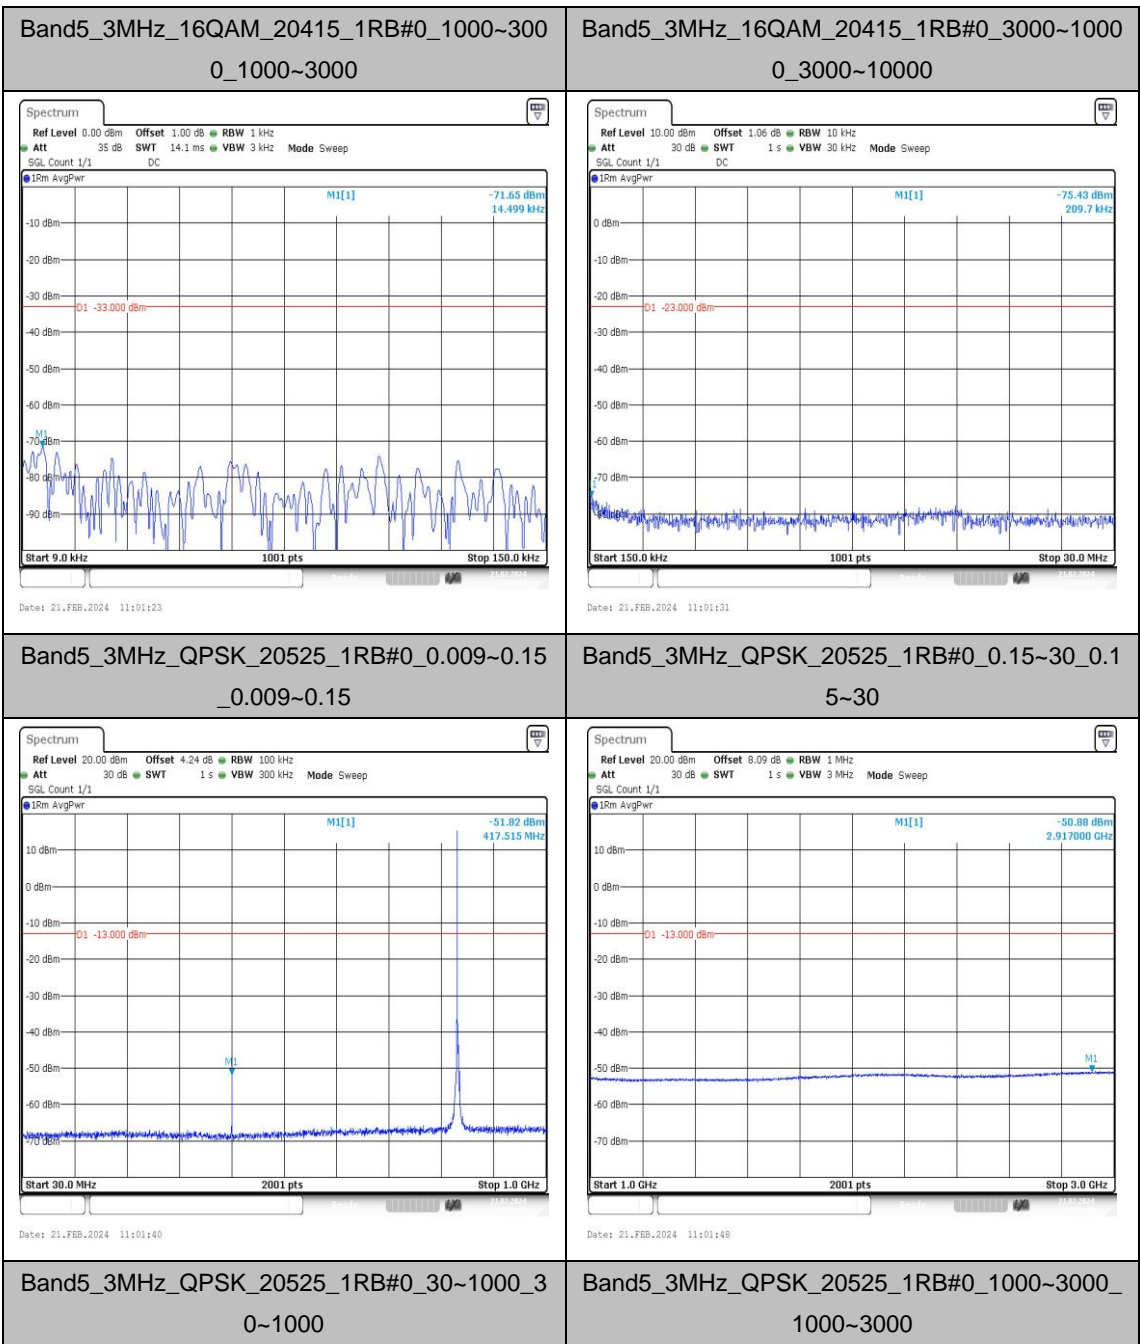

Band5_3MHz_QPSK_20415_1RB#0_3000~1000
0_3000~10000

Band5_3MHz_16QAM_20415_1RB#0_0.009~0.15
_0.009~0.15

Band5_3MHz_16QAM_20415_1RB#0_0.15~30
0.15~30

Band5_3MHz_16QAM_20415_1RB#0_30~1000_3
0~1000

Band5_3MHz_QPSK_20525_1RB#0_3000~1000
0_3000~10000