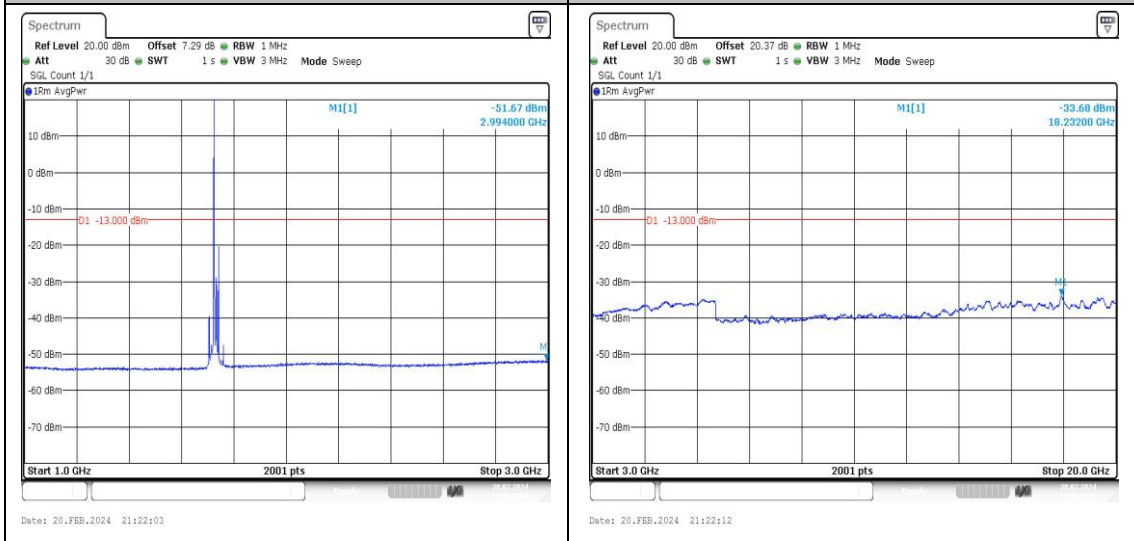

Band4\_15MHz\_QPSK\_20325\_1RB#0\_3000~20000\_00\_3000~20000

Band4\_15MHz\_16QAM\_20325\_1RB#0\_0.009~0.15\_0.009~0.15

Band4\_15MHz\_16QAM\_20325\_1RB#0\_0.15~30\_0.15~30

Band4\_15MHz\_16QAM\_20325\_1RB#0\_30~1000\_30~1000

**Band4\_20MHz\_QPSK\_20175\_1RB#0\_3000~20000\_00\_3000~20000**      **Band4\_20MHz\_16QAM\_20175\_1RB#0\_0.009~0.15\_5\_0.009~0.15**

**Band4\_20MHz\_16QAM\_20175\_1RB#0\_0.15~30\_0.15~30**      **Band4\_20MHz\_16QAM\_20175\_1RB#0\_30~1000\_30~1000**