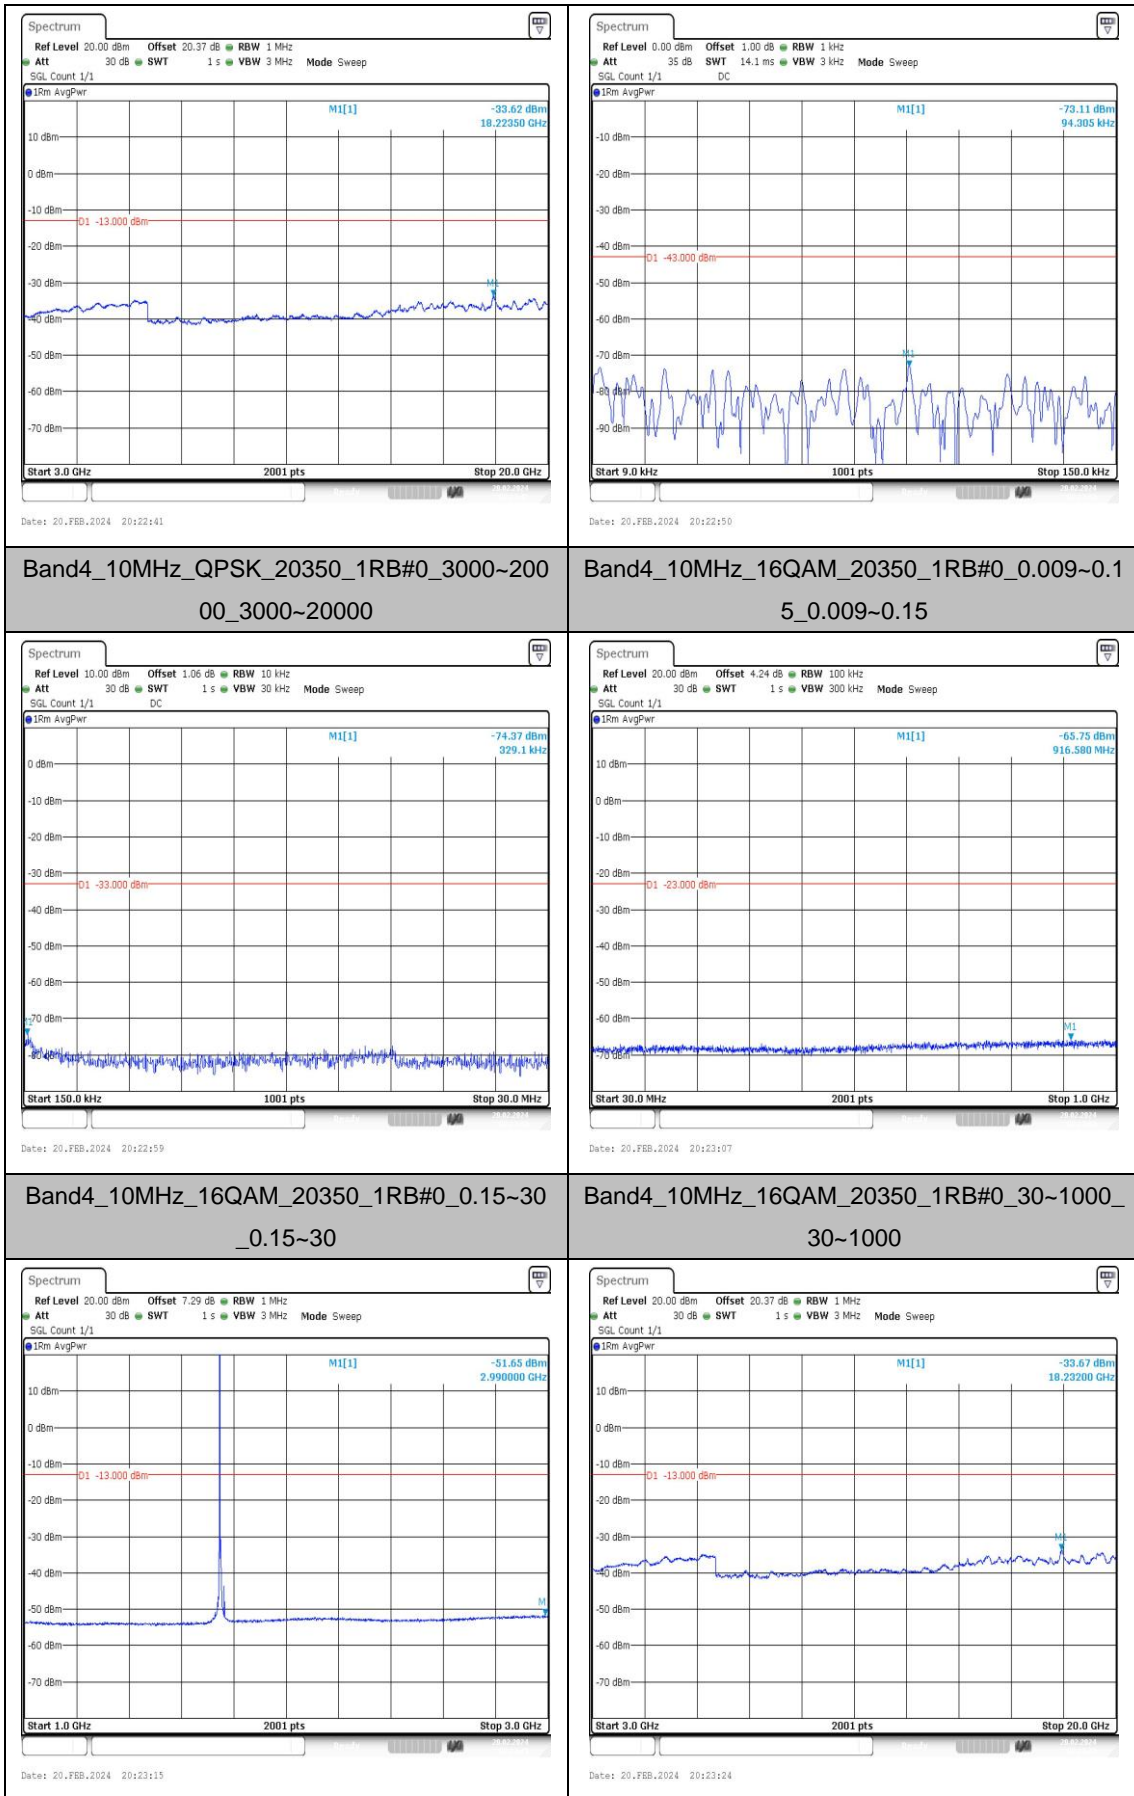

Band4\_10MHz\_QPSK\_20175\_1RB#0\_3000~20000\_3000~20000

Band4\_10MHz\_16QAM\_20175\_1RB#0\_0.009~0.15\_0.009~0.15

Band4\_10MHz\_16QAM\_20175\_1RB#0\_0.15~30\_0.15~30

Band4\_10MHz\_16QAM\_20175\_1RB#0\_30~1000\_30~1000