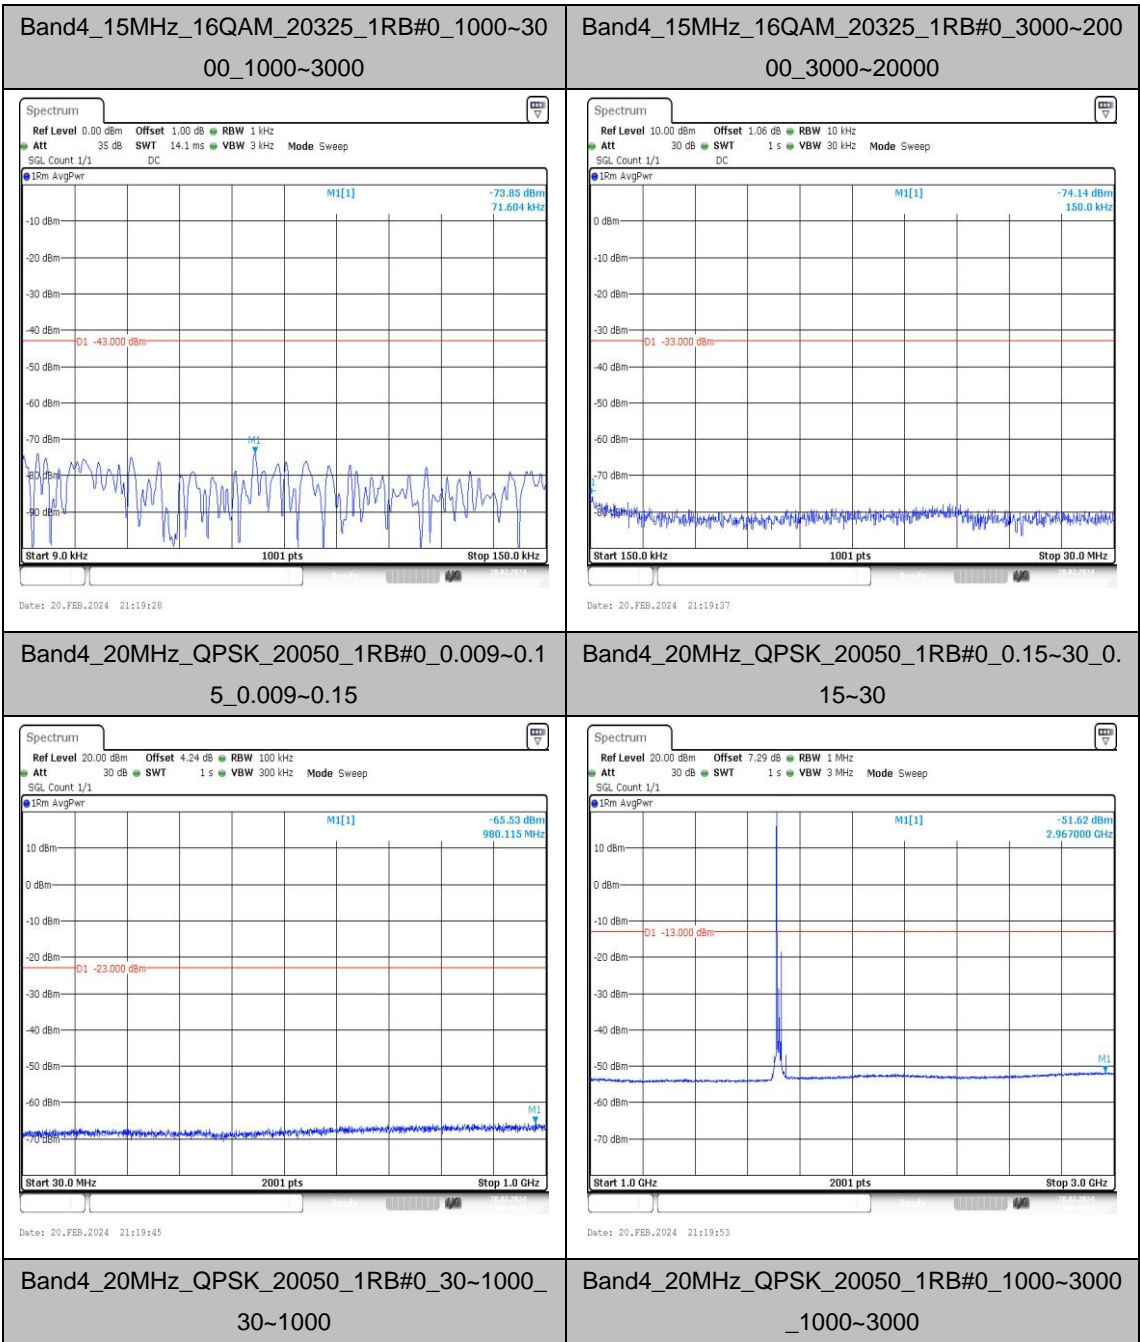

**Band4\_20MHz\_QPSK\_20175\_1RB#0\_3000~20000\_00\_3000~20000**      **Band4\_20MHz\_16QAM\_20175\_1RB#0\_0.009~0.15\_5\_0.009~0.15**

**Band4\_20MHz\_16QAM\_20175\_1RB#0\_0.15~30\_0.15~30**      **Band4\_20MHz\_16QAM\_20175\_1RB#0\_30~1000\_30~1000**