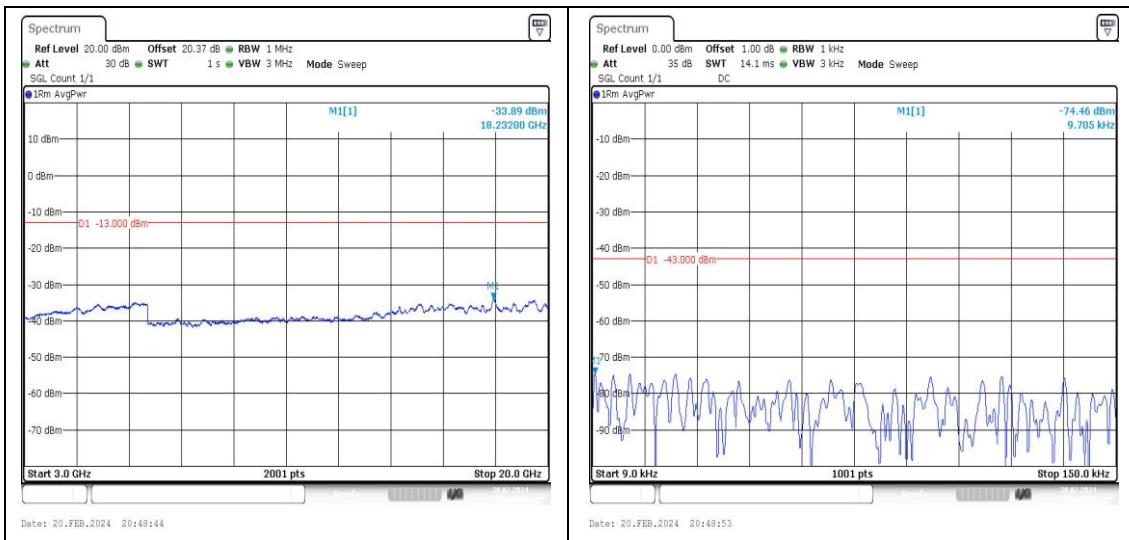

Band4\_10MHz\_QPSK\_20175\_1RB#0\_3000~20000\_3000~20000

Band4\_10MHz\_16QAM\_20175\_1RB#0\_0.009~0.15\_0.009~0.15

Band4\_10MHz\_16QAM\_20175\_1RB#0\_0.15~30\_0.15~30

Band4\_10MHz\_16QAM\_20175\_1RB#0\_30~1000\_30~1000