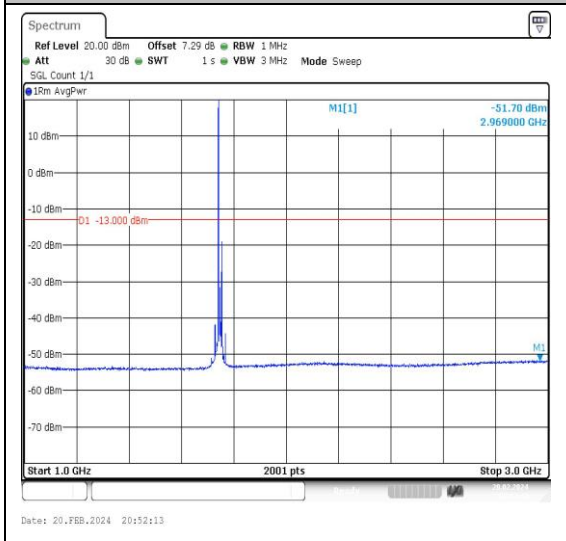

Band4_15MHz_16QAM_20325_1RB#0_0.15~30_0.15~30