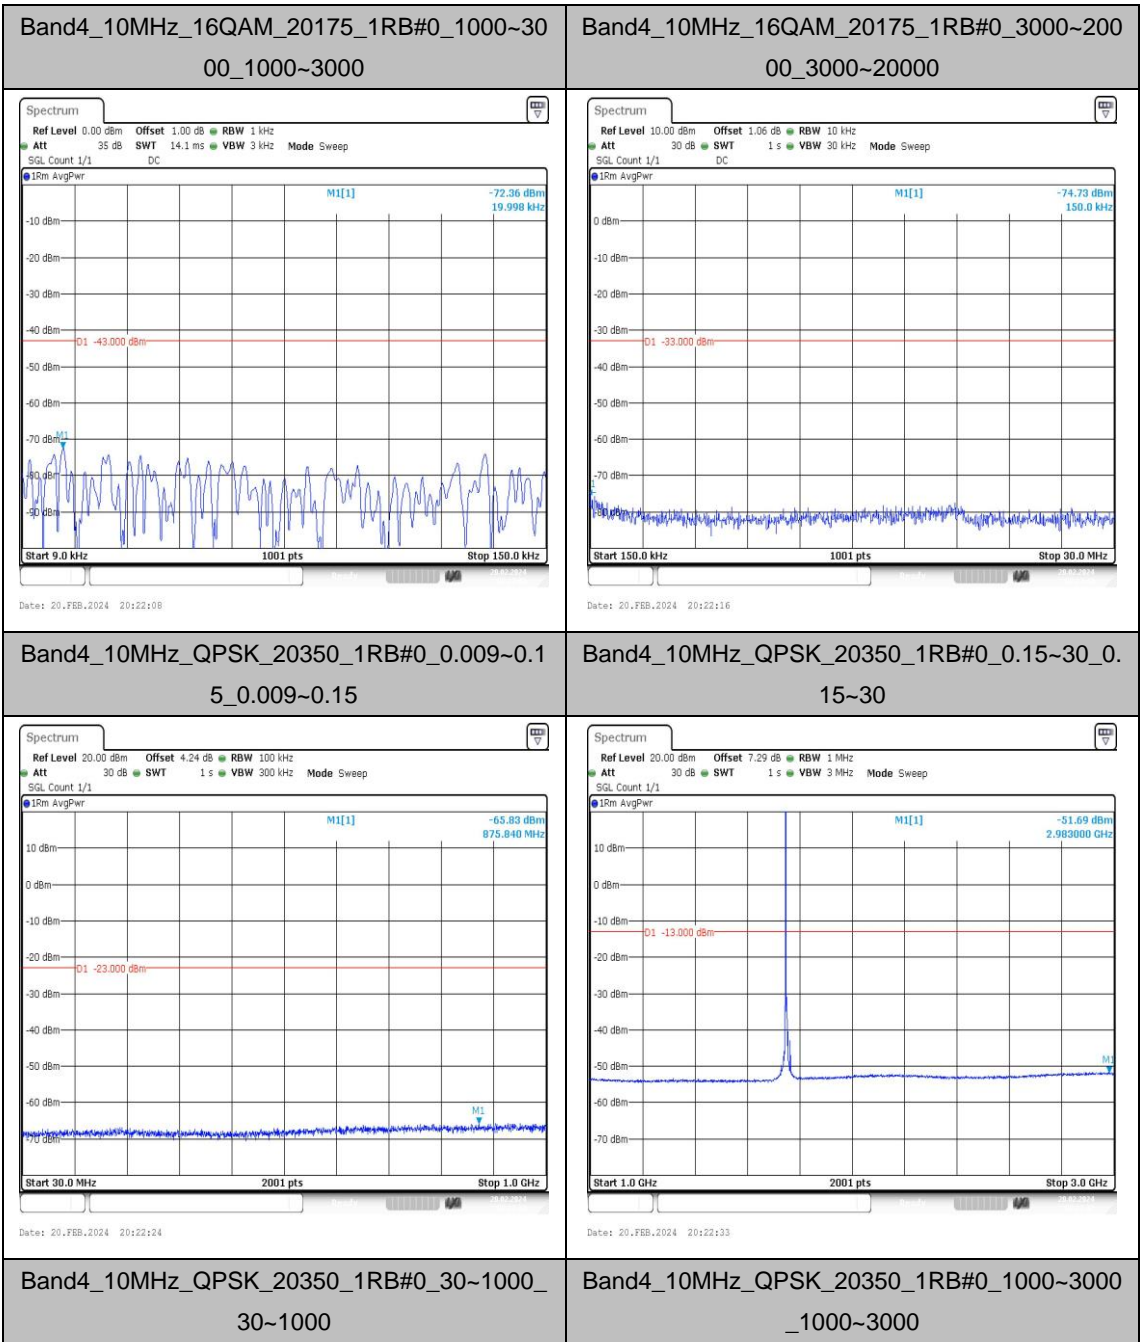

Band4\_10MHz\_QPSK\_20175\_1RB#0\_3000~20000\_3000~20000

Band4\_10MHz\_16QAM\_20175\_1RB#0\_0.009~0.15\_0.009~0.15

Band4\_10MHz\_16QAM\_20175\_1RB#0\_0.15~30\_0.15~30

Band4\_10MHz\_16QAM\_20175\_1RB#0\_30~1000\_30~1000