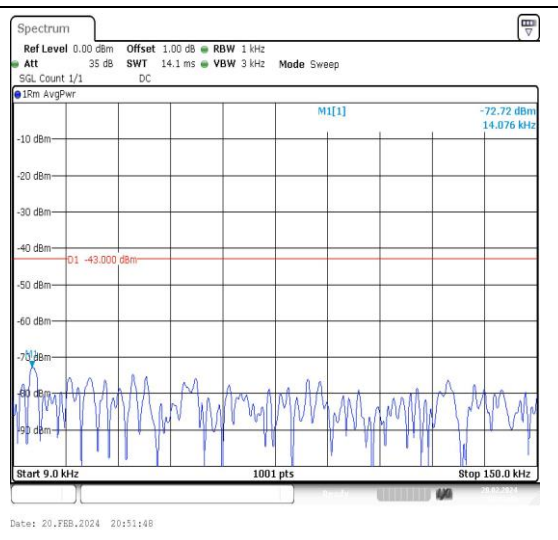

Band4\_15MHz\_QPSK\_20025\_1RB#0\_3000~20000\_3000~20000

Band4\_15MHz\_16QAM\_20025\_1RB#0\_0.009~0.15\_0.009~0.15

Band4\_15MHz\_16QAM\_20025\_1RB#0\_0.15~30\_0.15~30

Band4\_15MHz\_16QAM\_20025\_1RB#0\_30~1000\_30~1000