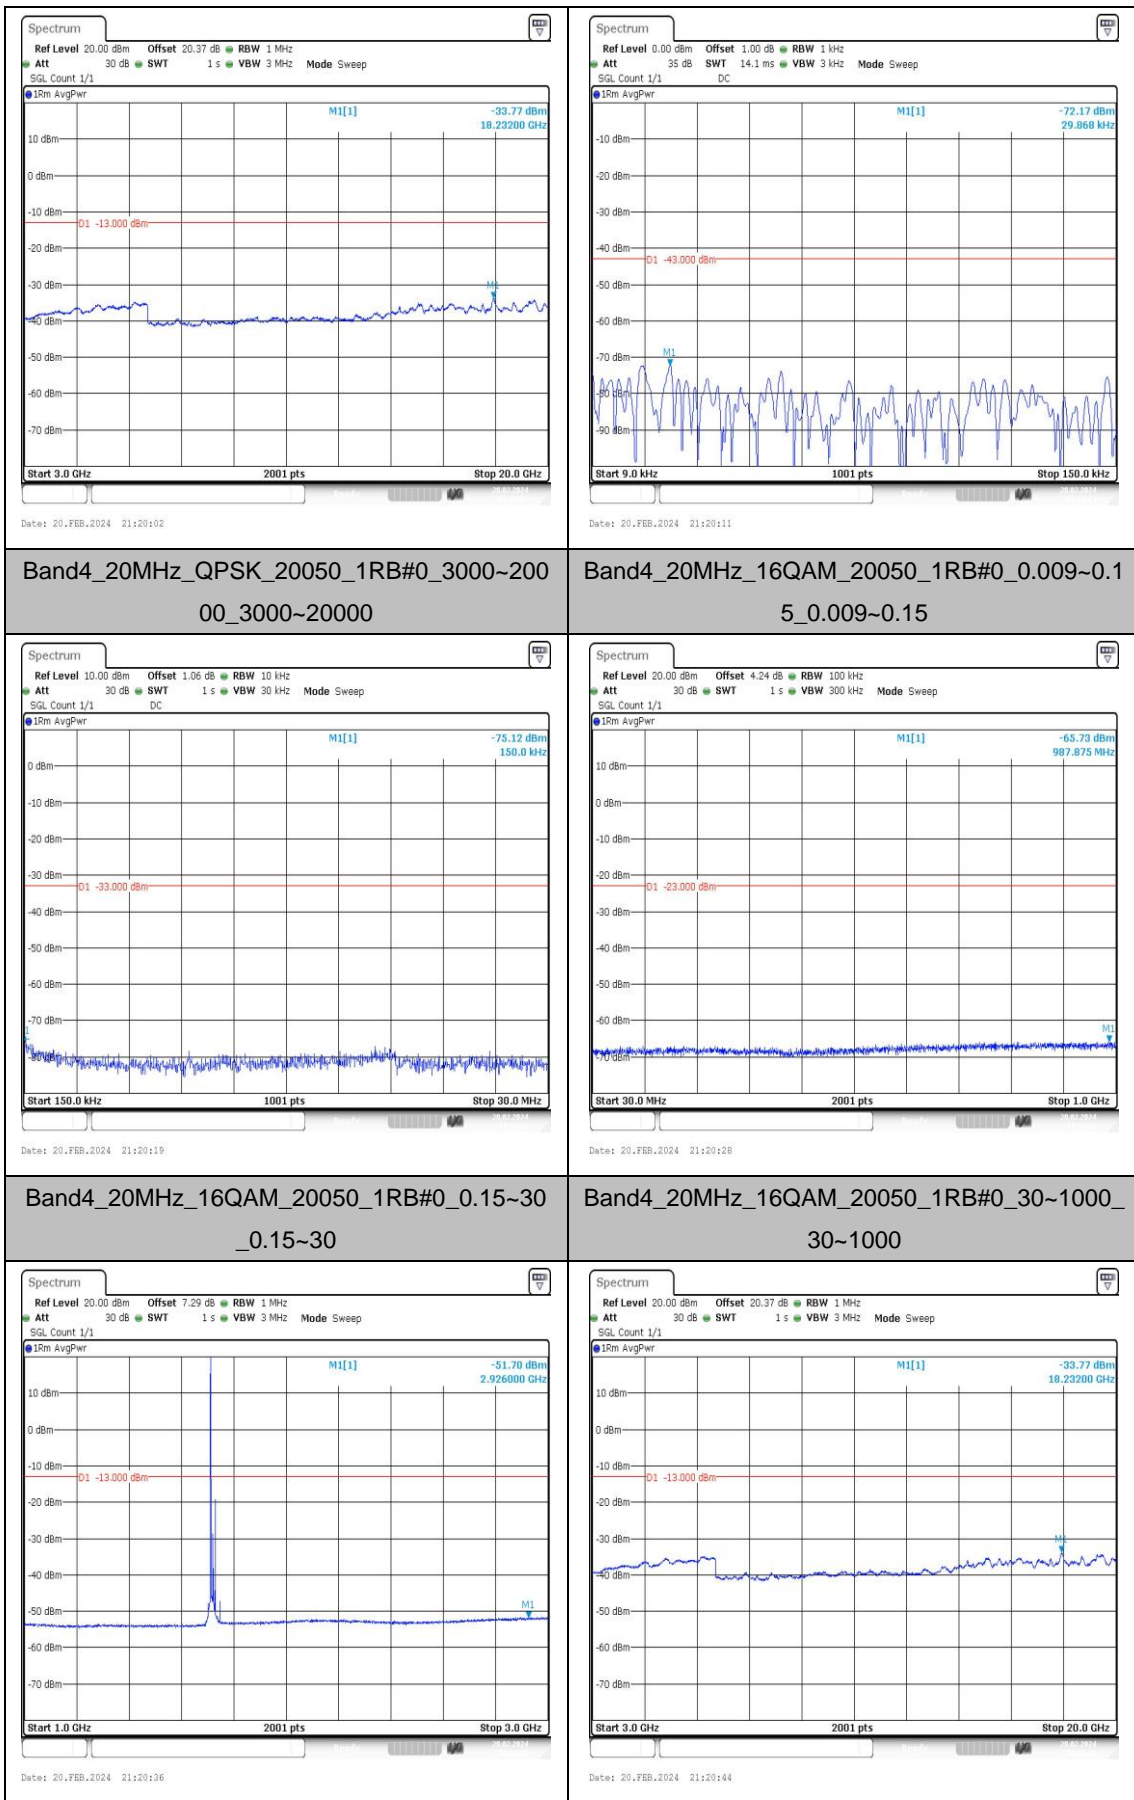

Band4\_15MHz\_QPSK\_20325\_1RB#0\_3000~20000\_00\_3000~20000

Band4\_15MHz\_16QAM\_20325\_1RB#0\_0.009~0.15\_0.009~0.15

Band4\_15MHz\_16QAM\_20325\_1RB#0\_0.15~30\_0.15~30

Band4\_15MHz\_16QAM\_20325\_1RB#0\_30~1000\_30~1000

**Band4\_20MHz\_QPSK\_20175\_1RB#0\_3000~20000\_00\_3000~20000**      **Band4\_20MHz\_16QAM\_20175\_1RB#0\_0.009~0.15\_5\_0.009~0.15**

**Band4\_20MHz\_16QAM\_20175\_1RB#0\_0.15~30\_0.15~30**      **Band4\_20MHz\_16QAM\_20175\_1RB#0\_30~1000\_30~1000**