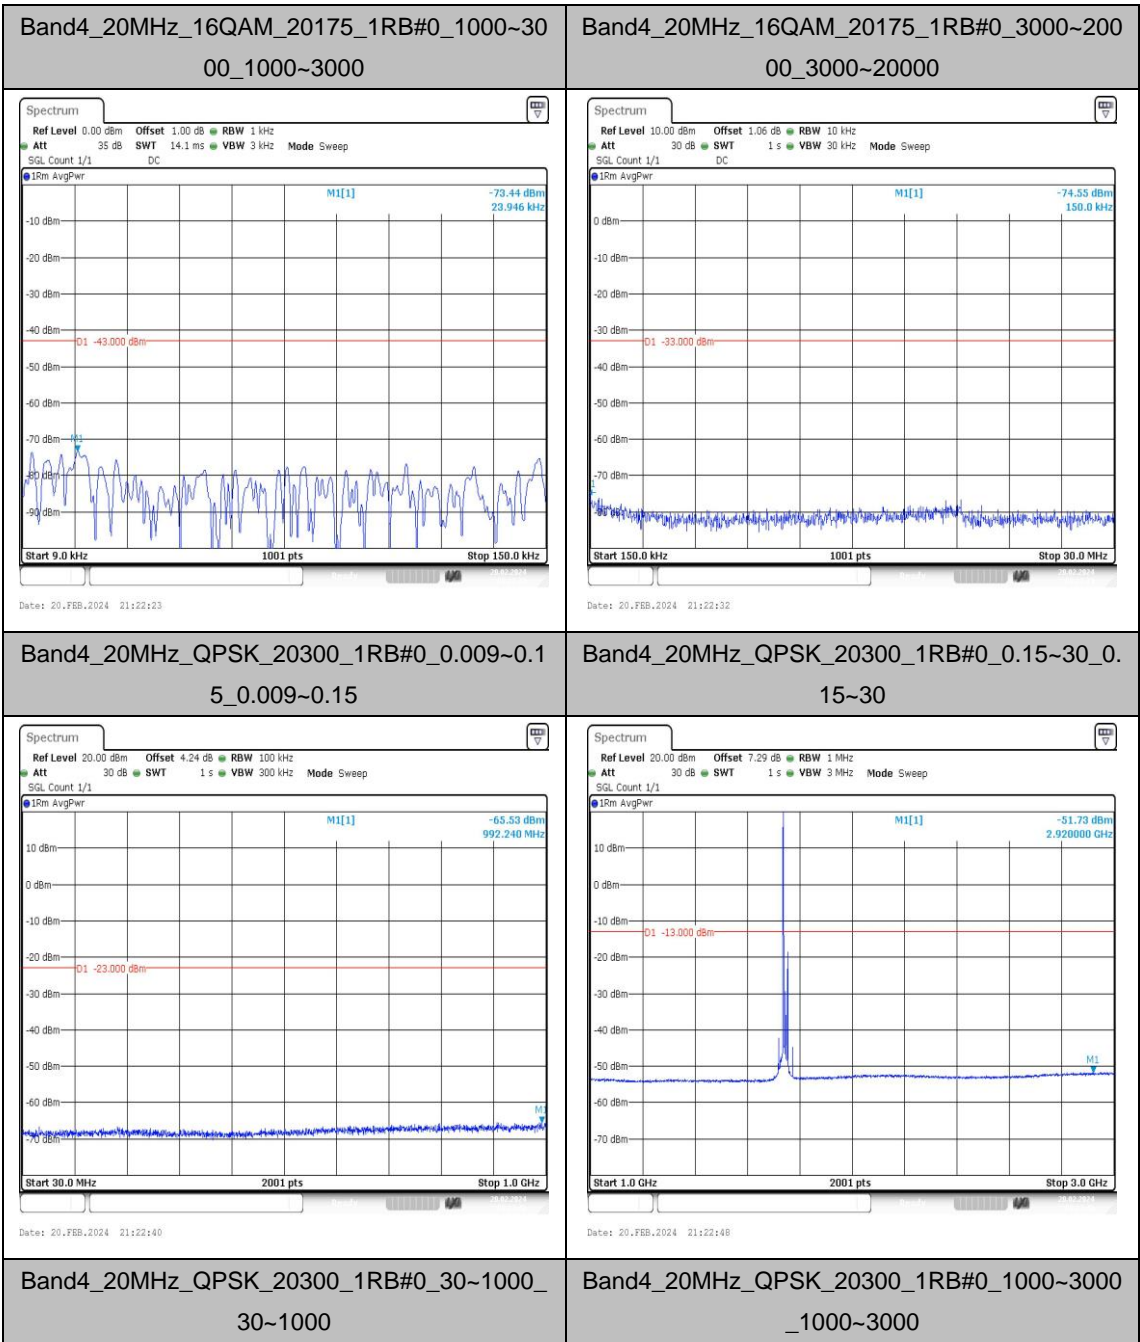

**Band4\_20MHz\_QPSK\_20175\_1RB#0\_3000~20000\_00\_3000~20000**      **Band4\_20MHz\_16QAM\_20175\_1RB#0\_0.009~0.15\_5\_0.009~0.15**

**Band4\_20MHz\_16QAM\_20175\_1RB#0\_0.15~30\_0.15~30**      **Band4\_20MHz\_16QAM\_20175\_1RB#0\_30~1000\_30~1000**