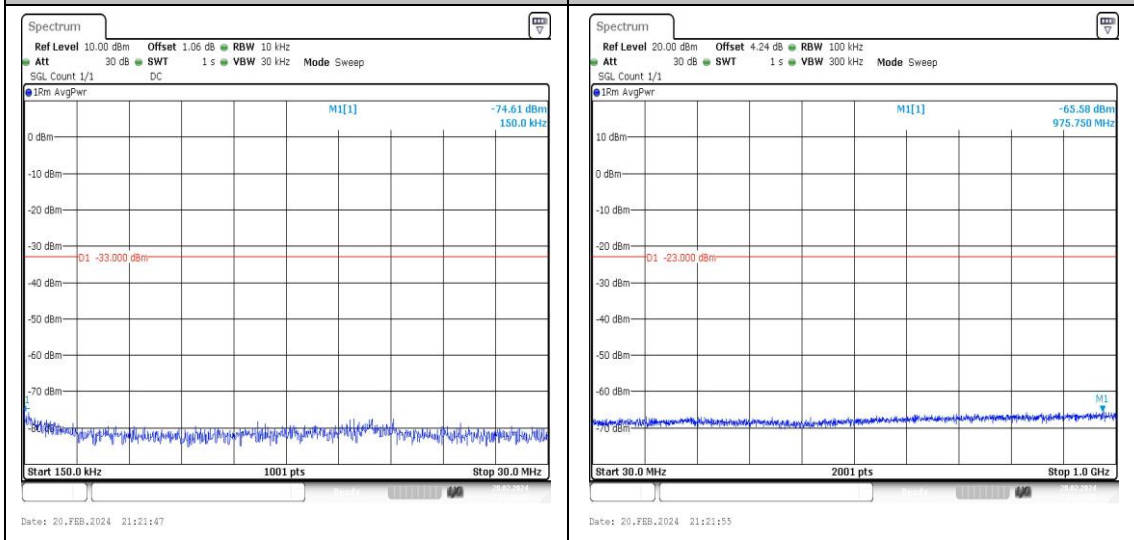

Band4_20MHz_QPSK_20175_1RB#0_3000~20000_00_3000~20000   **Band4_20MHz_16QAM_20175_1RB#0_0.009~0.15_5_0.009~0.15**

Band4_20MHz_16QAM_20175_1RB#0_0.15~30_0.15~30   **Band4_20MHz_16QAM_20175_1RB#0_30~1000_30~1000**