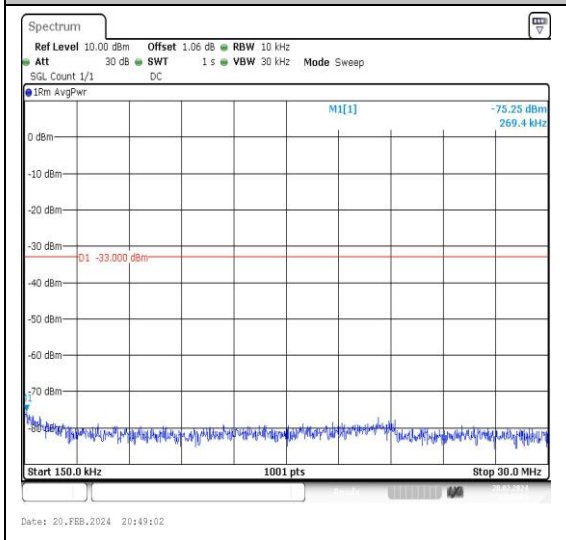

Band4_15MHz_QPSK_20025_1RB#0_3000~20000_3000~20000

Band4_15MHz_16QAM_20025_1RB#0_0.15~30_0.15~30