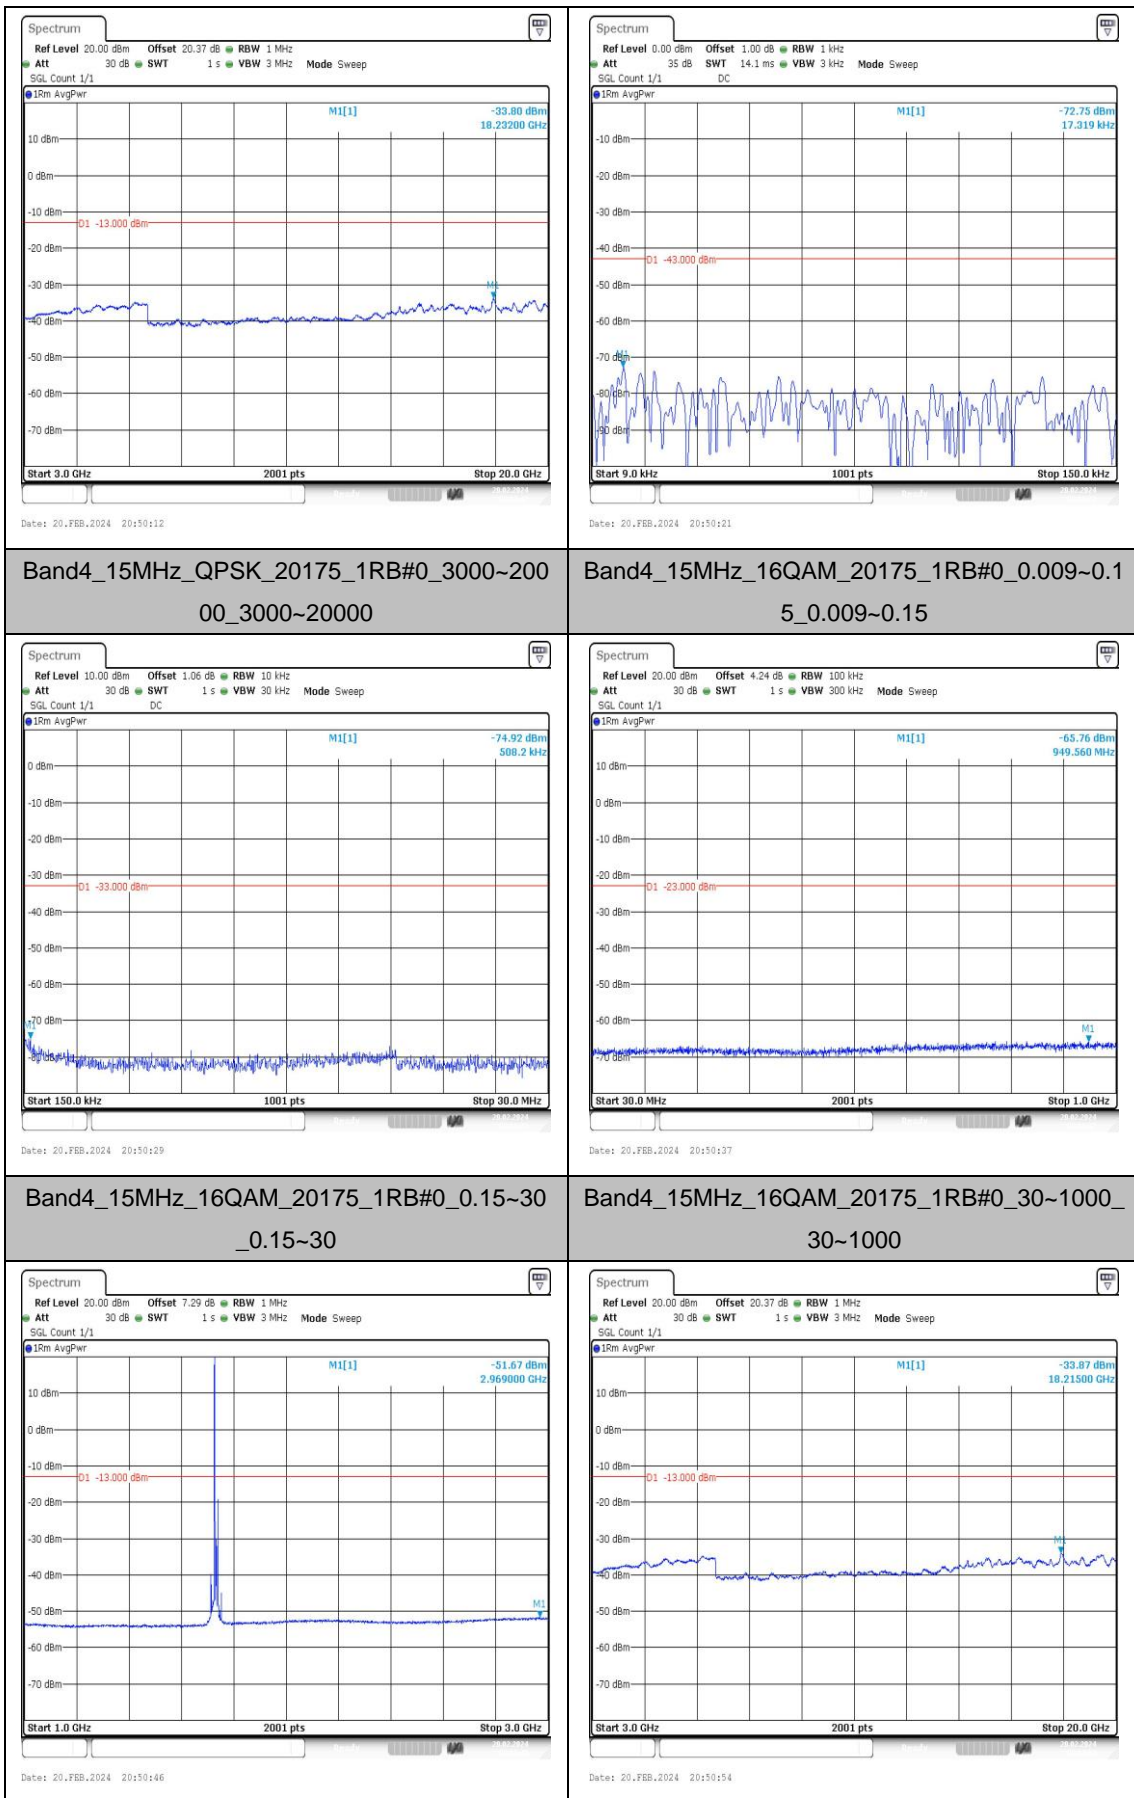

Band4\_10MHz\_QPSK\_20175\_1RB#0\_3000~20000\_3000~20000

Band4\_10MHz\_16QAM\_20175\_1RB#0\_0.009~0.15\_0.009~0.15

Band4\_10MHz\_16QAM\_20175\_1RB#0\_0.15~30\_0.15~30

Band4\_10MHz\_16QAM\_20175\_1RB#0\_30~1000\_30~1000

Band4\_15MHz\_QPSK\_20025\_1RB#0\_3000~20000\_3000~20000

Band4\_15MHz\_16QAM\_20025\_1RB#0\_0.009~0.15\_0.009~0.15

Band4\_15MHz\_16QAM\_20025\_1RB#0\_0.15~30\_0.15~30

Band4\_15MHz\_16QAM\_20025\_1RB#0\_30~1000\_30~1000