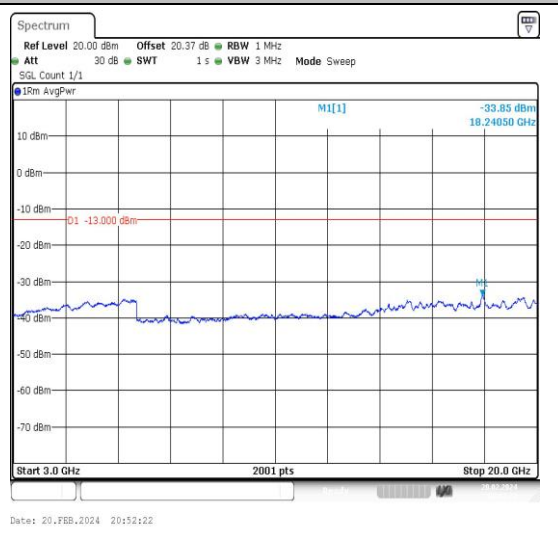

Band4_15MHz_16QAM_20325_1RB#0_30~1000_30~1000