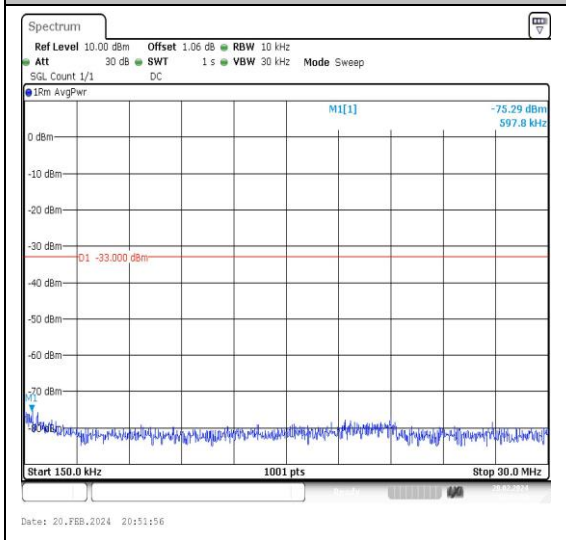

Band4_15MHz_QPSK_20325_1RB#0_3000~20000_00_3000~20000

Band4_15MHz_16QAM_20325_1RB#0_0.15~30_0.15~30