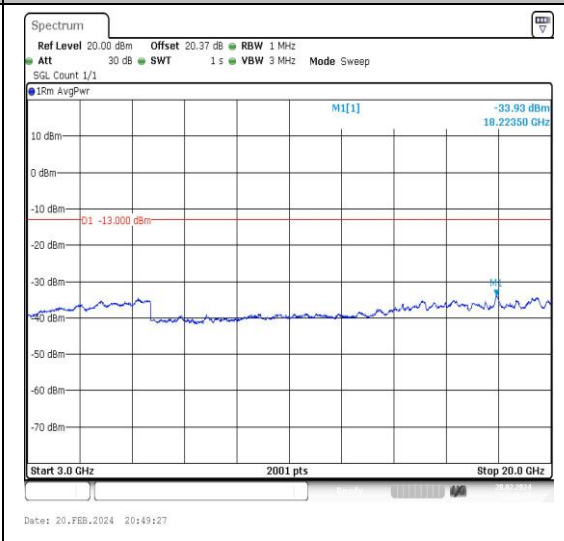

Band4_15MHz_16QAM_20025_1RB#0_30~1000_30~1000