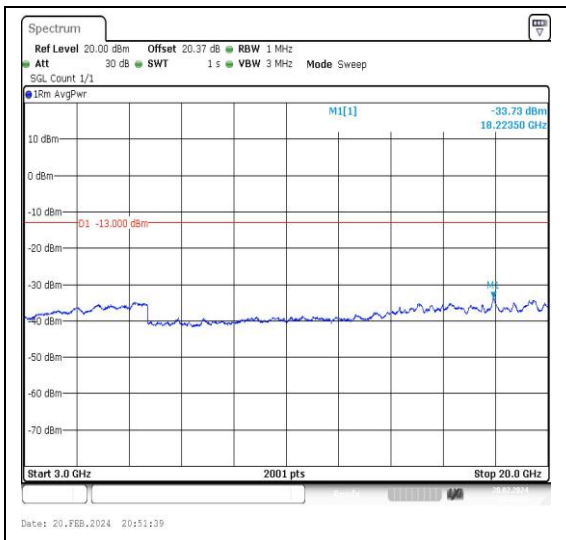

Band4\_15MHz\_QPSK\_20025\_1RB#0\_3000~20000\_3000~20000

Band4\_15MHz\_16QAM\_20025\_1RB#0\_0.009~0.15\_0.009~0.15

Band4\_15MHz\_16QAM\_20025\_1RB#0\_0.15~30\_0.15~30

Band4\_15MHz\_16QAM\_20025\_1RB#0\_30~1000\_30~1000