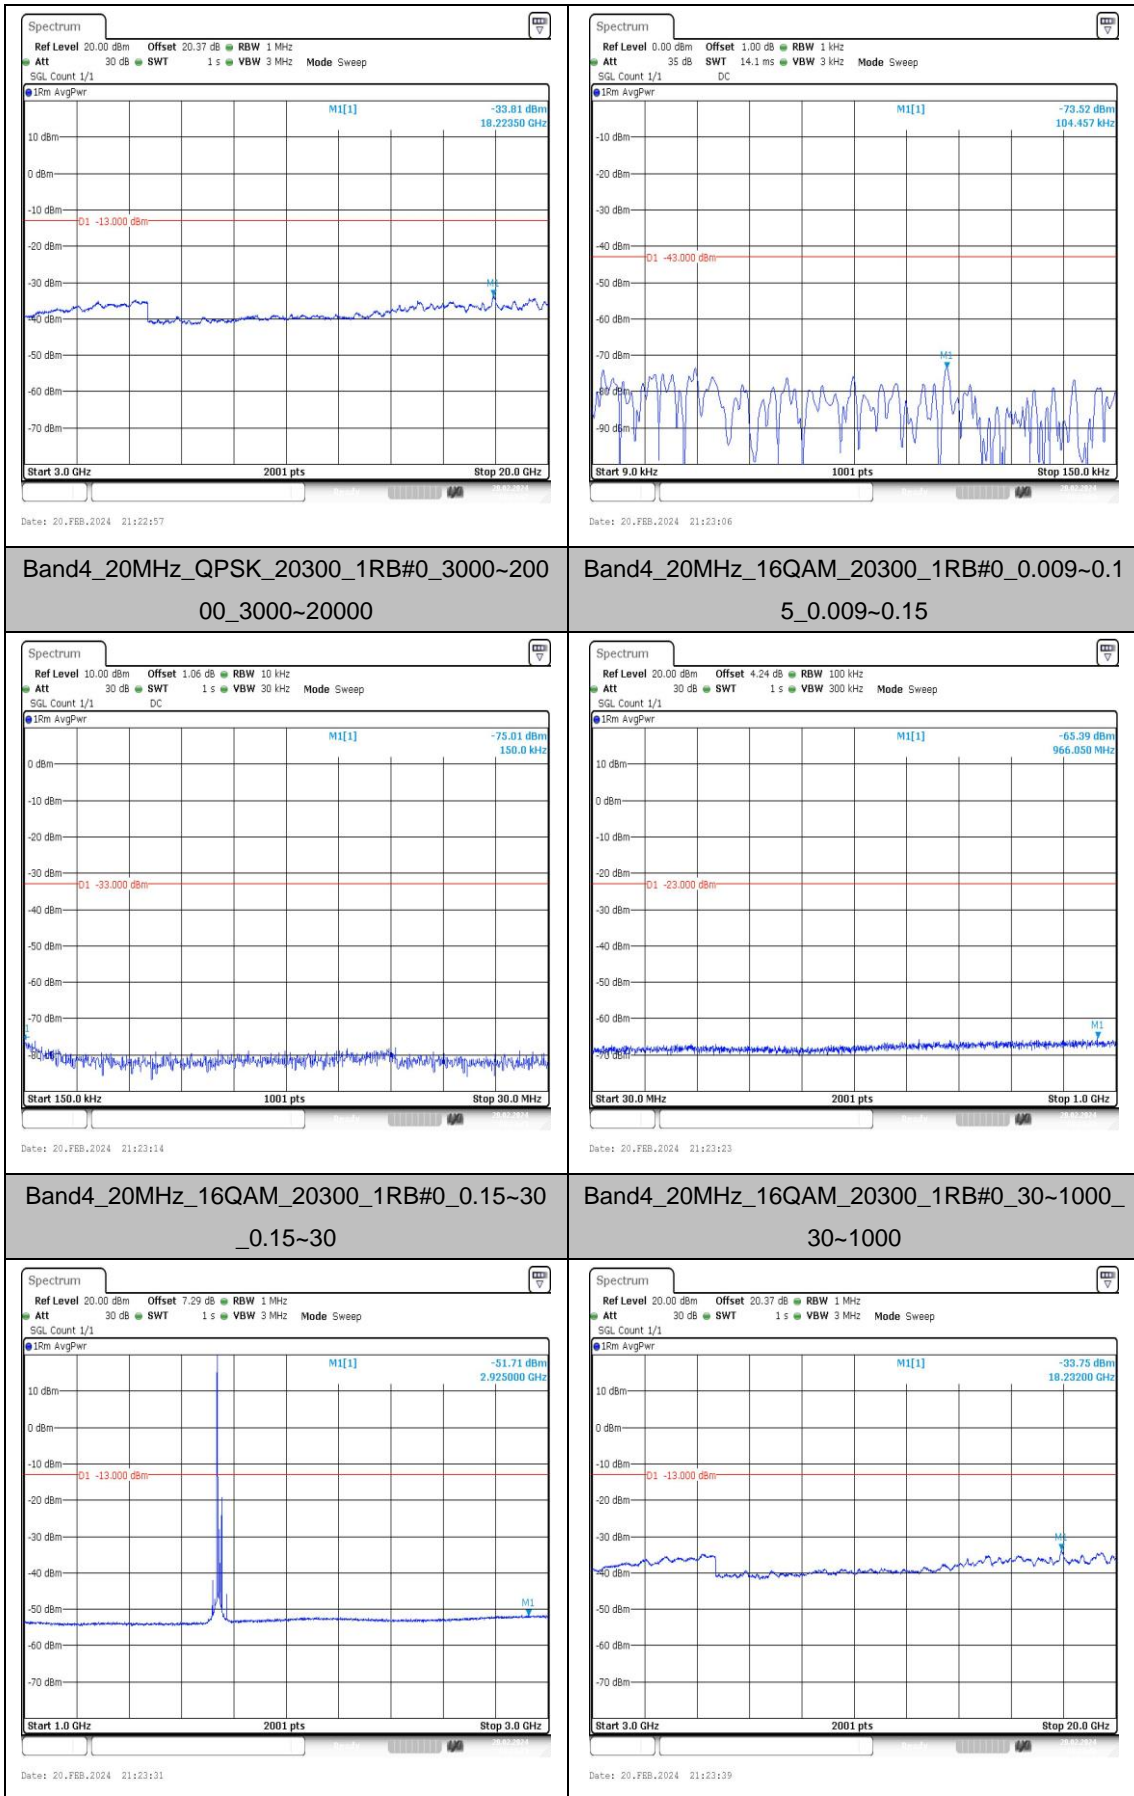

**Band4\_20MHz\_QPSK\_20175\_1RB#0\_3000~20000\_00\_3000~20000**      **Band4\_20MHz\_16QAM\_20175\_1RB#0\_0.009~0.15\_5\_0.009~0.15**

**Band4\_20MHz\_16QAM\_20175\_1RB#0\_0.15~30\_0.15~30**      **Band4\_20MHz\_16QAM\_20175\_1RB#0\_30~1000\_30~1000**