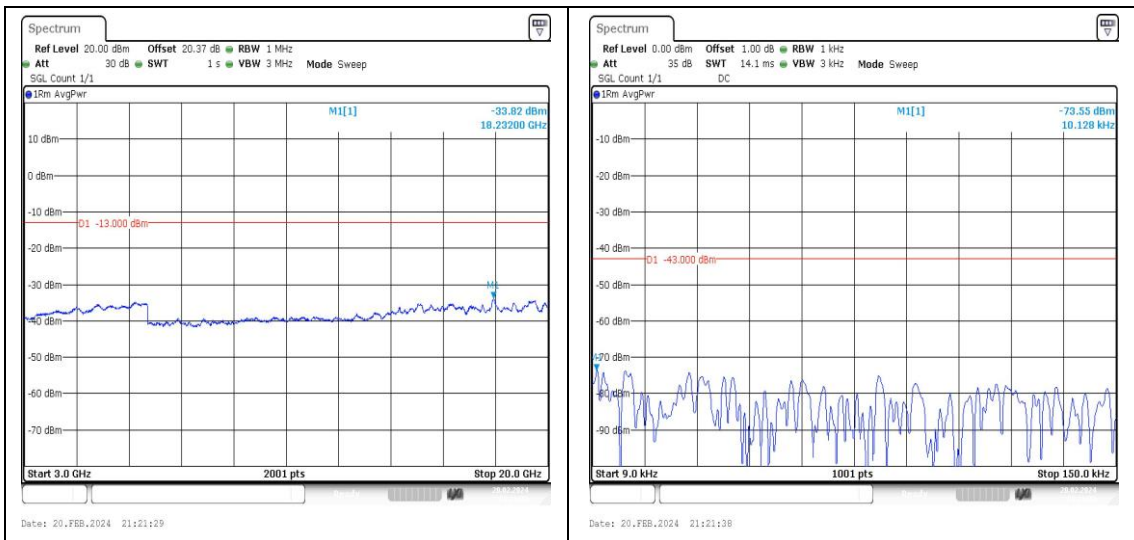

**Band4\_20MHz\_QPSK\_20175\_1RB#0\_3000~20000\_00\_3000~20000**      **Band4\_20MHz\_16QAM\_20175\_1RB#0\_0.009~0.15\_5\_0.009~0.15**

**Band4\_20MHz\_16QAM\_20175\_1RB#0\_0.15~30\_0.15~30**      **Band4\_20MHz\_16QAM\_20175\_1RB#0\_30~1000\_30~1000**