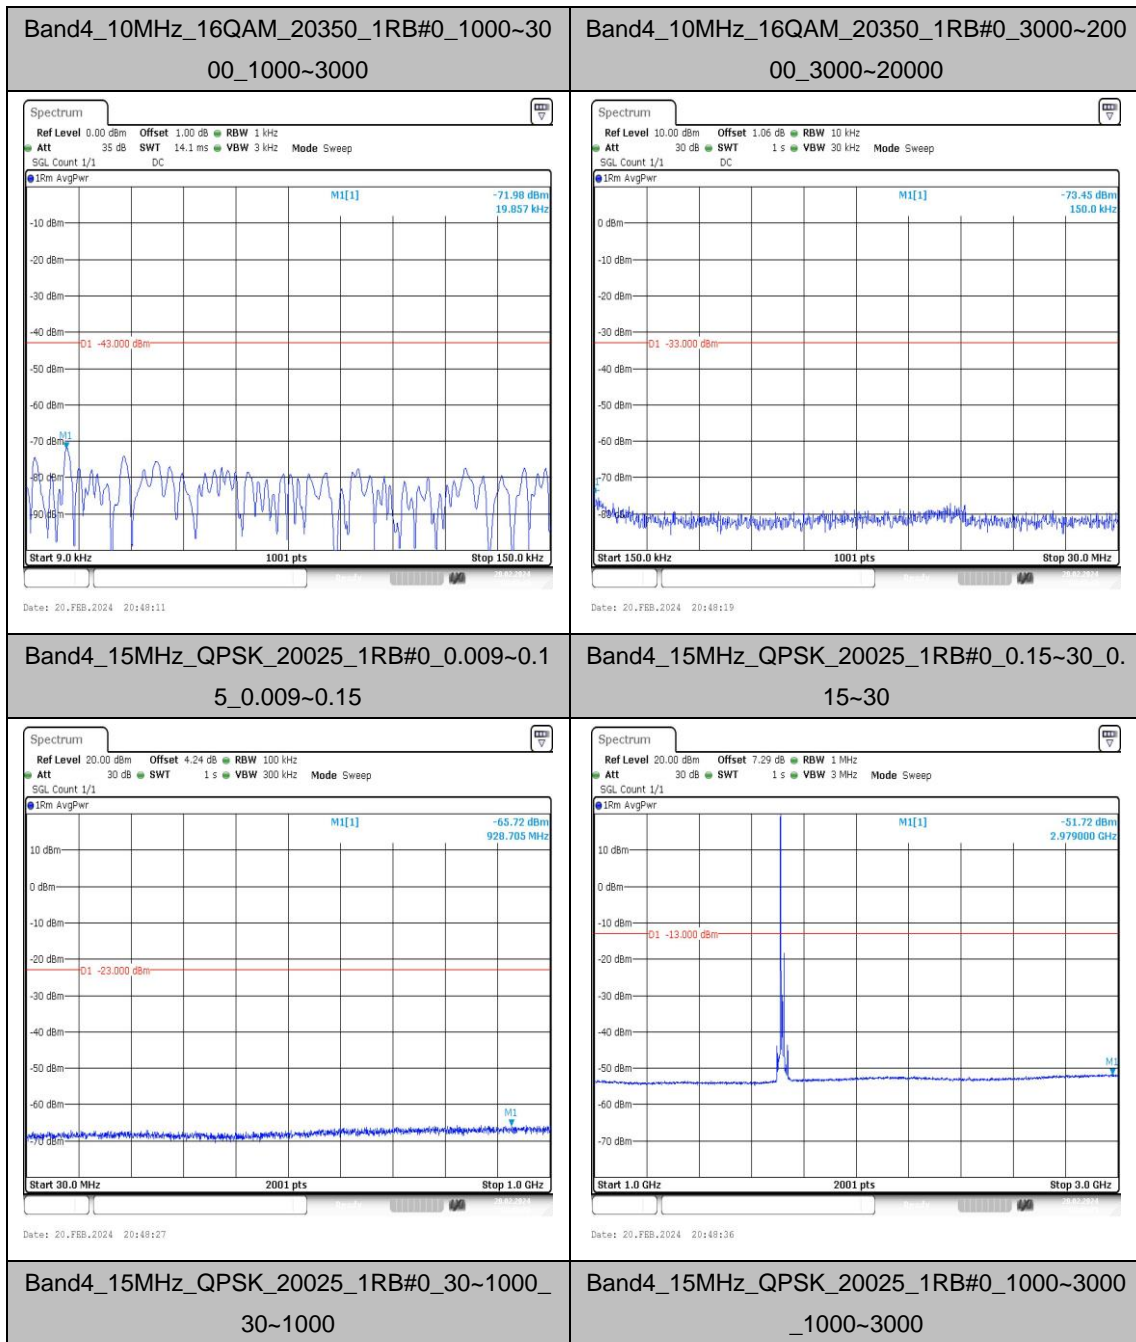

Band4\_10MHz\_QPSK\_20175\_1RB#0\_3000~20000\_3000~20000

Band4\_10MHz\_16QAM\_20175\_1RB#0\_0.009~0.15\_0.009~0.15

Band4\_10MHz\_16QAM\_20175\_1RB#0\_0.15~30\_0.15~30

Band4\_10MHz\_16QAM\_20175\_1RB#0\_30~1000\_30~1000