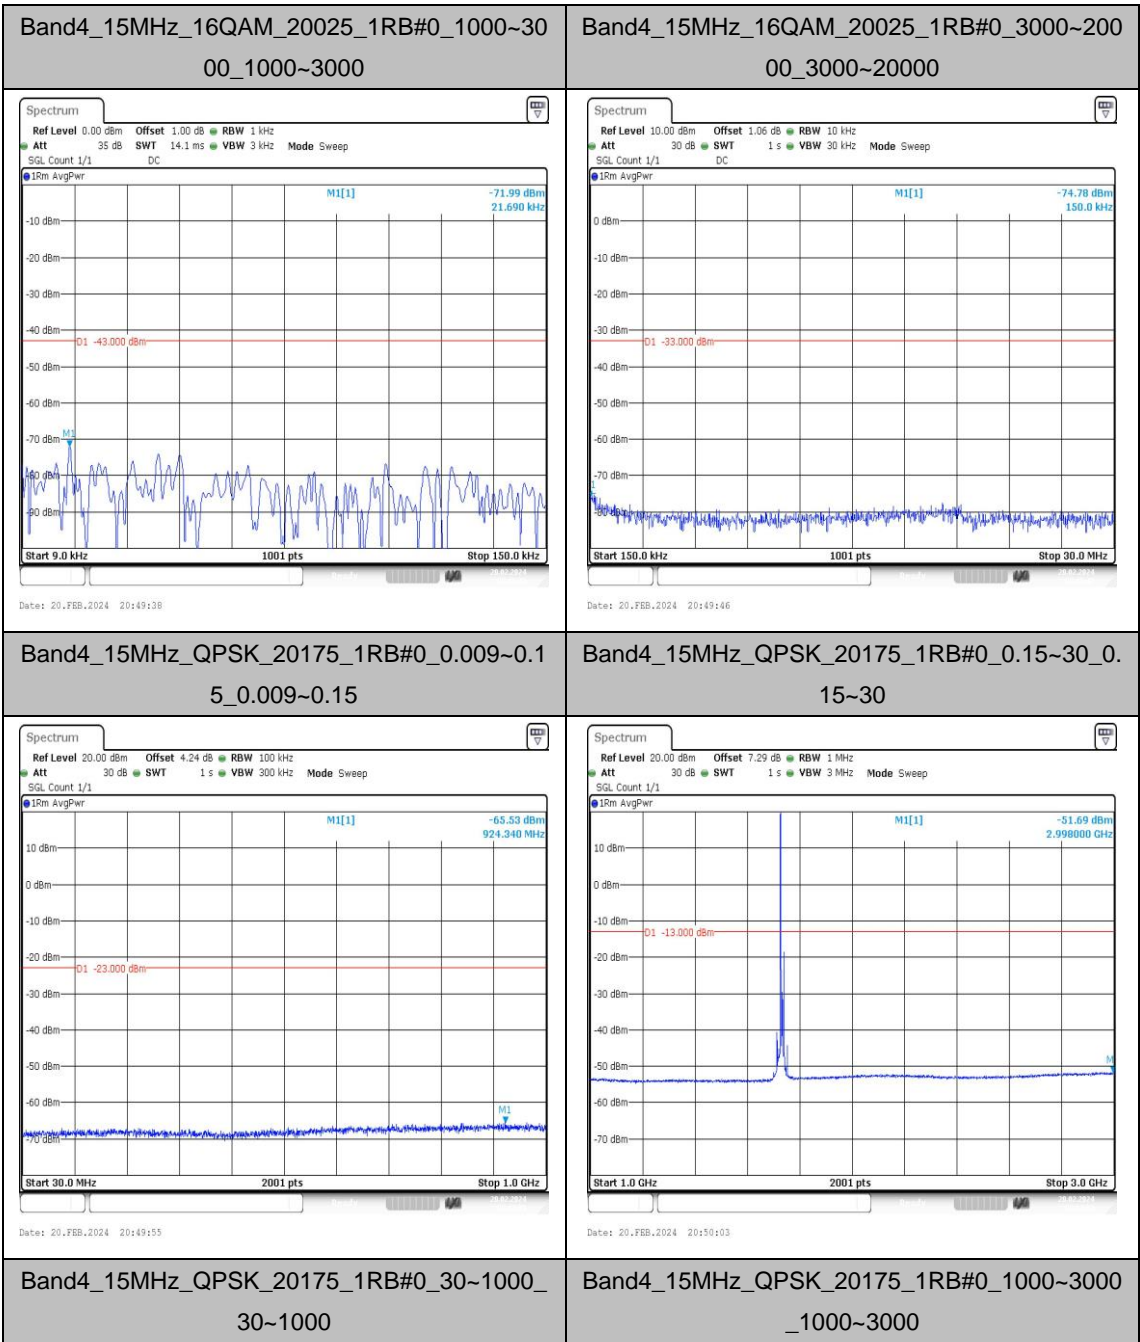

Band4\_15MHz\_QPSK\_20025\_1RB#0\_3000~20000\_3000~20000

Band4\_15MHz\_16QAM\_20025\_1RB#0\_0.009~0.15\_0.009~0.15

Band4\_15MHz\_16QAM\_20025\_1RB#0\_0.15~30\_0.15~30

Band4\_15MHz\_16QAM\_20025\_1RB#0\_30~1000\_30~1000