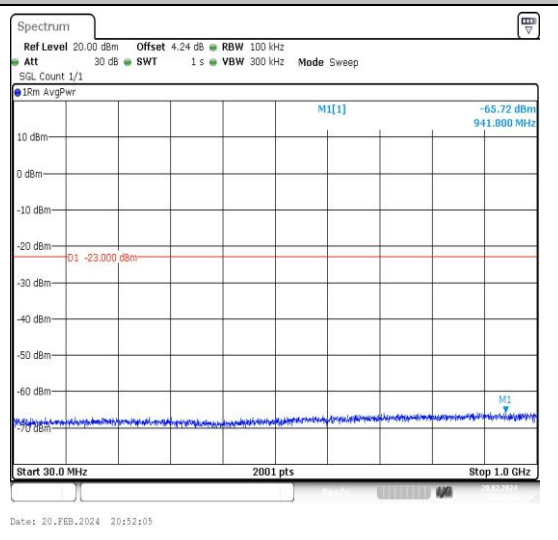

Band4_15MHz_16QAM_20325_1RB#0_30~1000_30~1000

Band4_15MHz_16QAM_20325_1RB#0_0.009~0.15_0.009~0.15