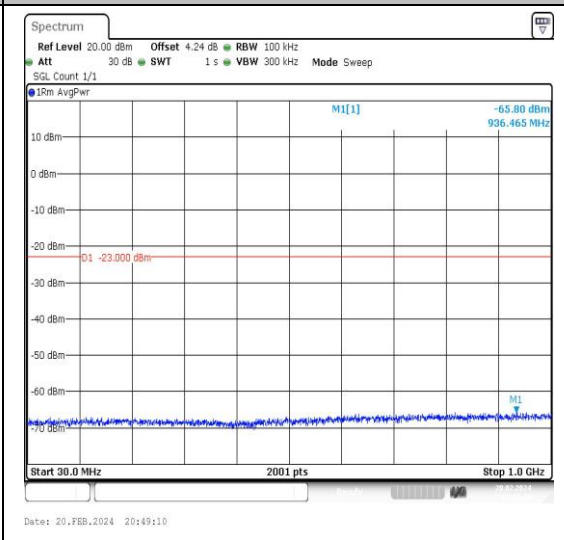

Band4_15MHz_16QAM_20025_1RB#0_30~1000_30~1000

Band4_15MHz_16QAM_20025_1RB#0_0.009~0.15_0.009~0.15