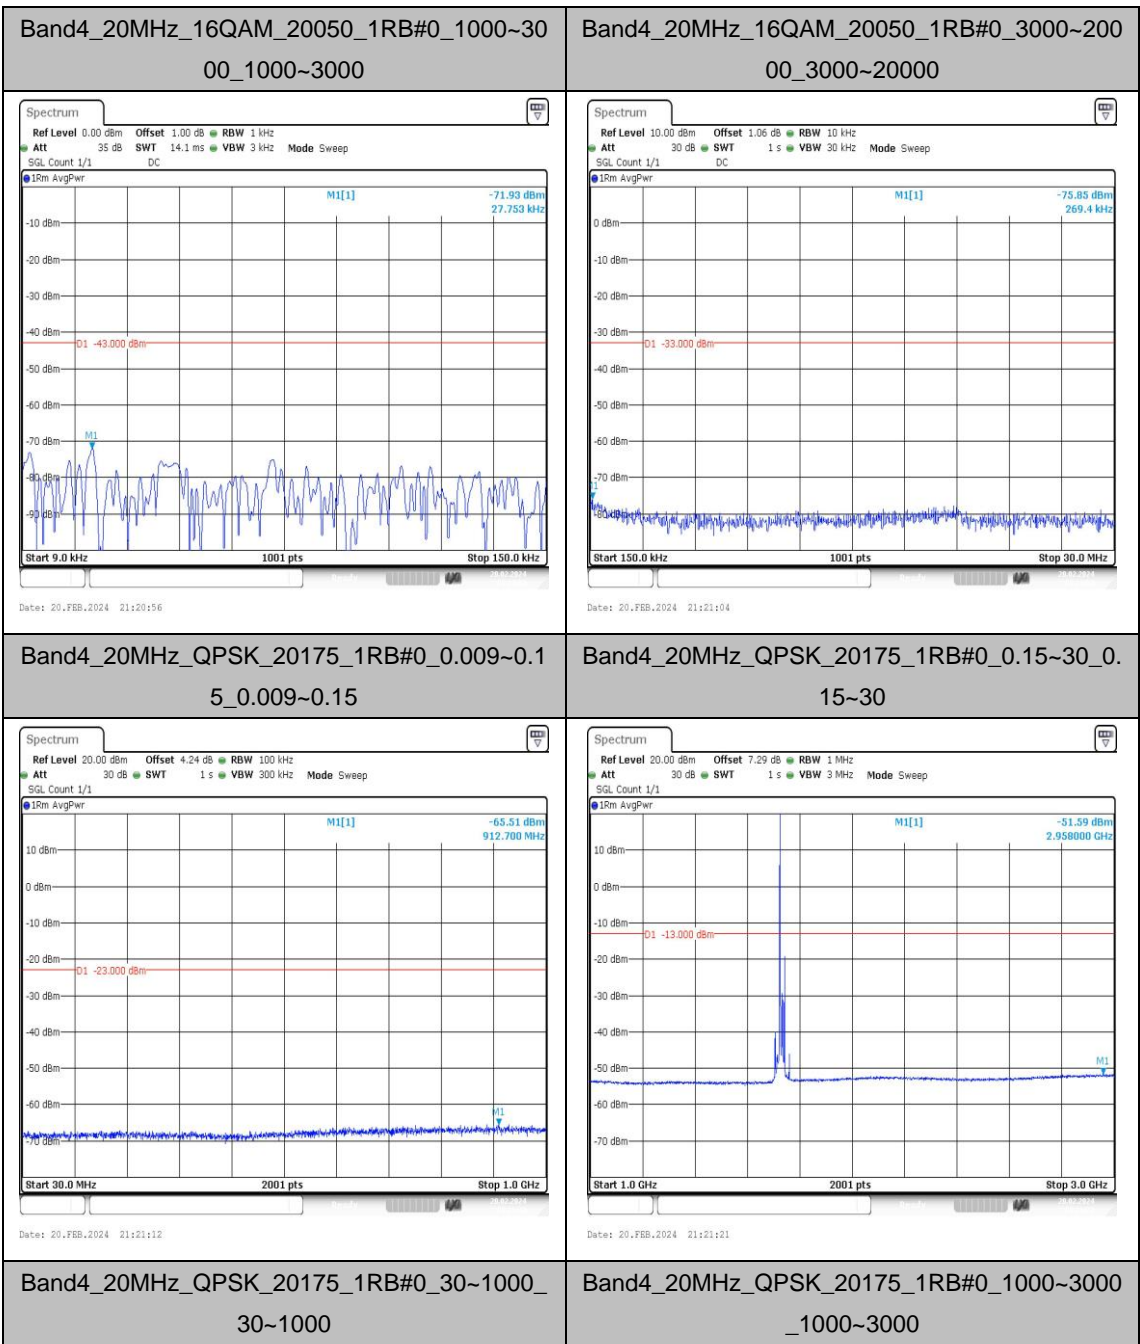

**Band4\_20MHz\_QPSK\_20175\_1RB#0\_3000~20000\_00\_3000~20000**      **Band4\_20MHz\_16QAM\_20175\_1RB#0\_0.009~0.15\_5\_0.009~0.15**

**Band4\_20MHz\_16QAM\_20175\_1RB#0\_0.15~30\_0.15~30**      **Band4\_20MHz\_16QAM\_20175\_1RB#0\_30~1000\_30~1000**