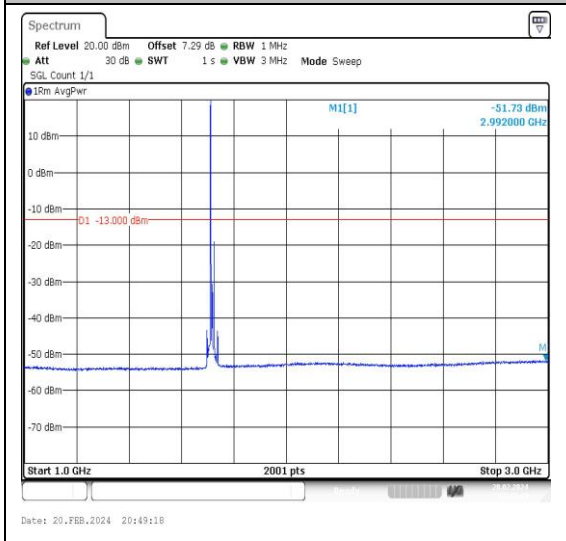

Band4_15MHz_16QAM_20025_1RB#0_0.15~30_0.15~30