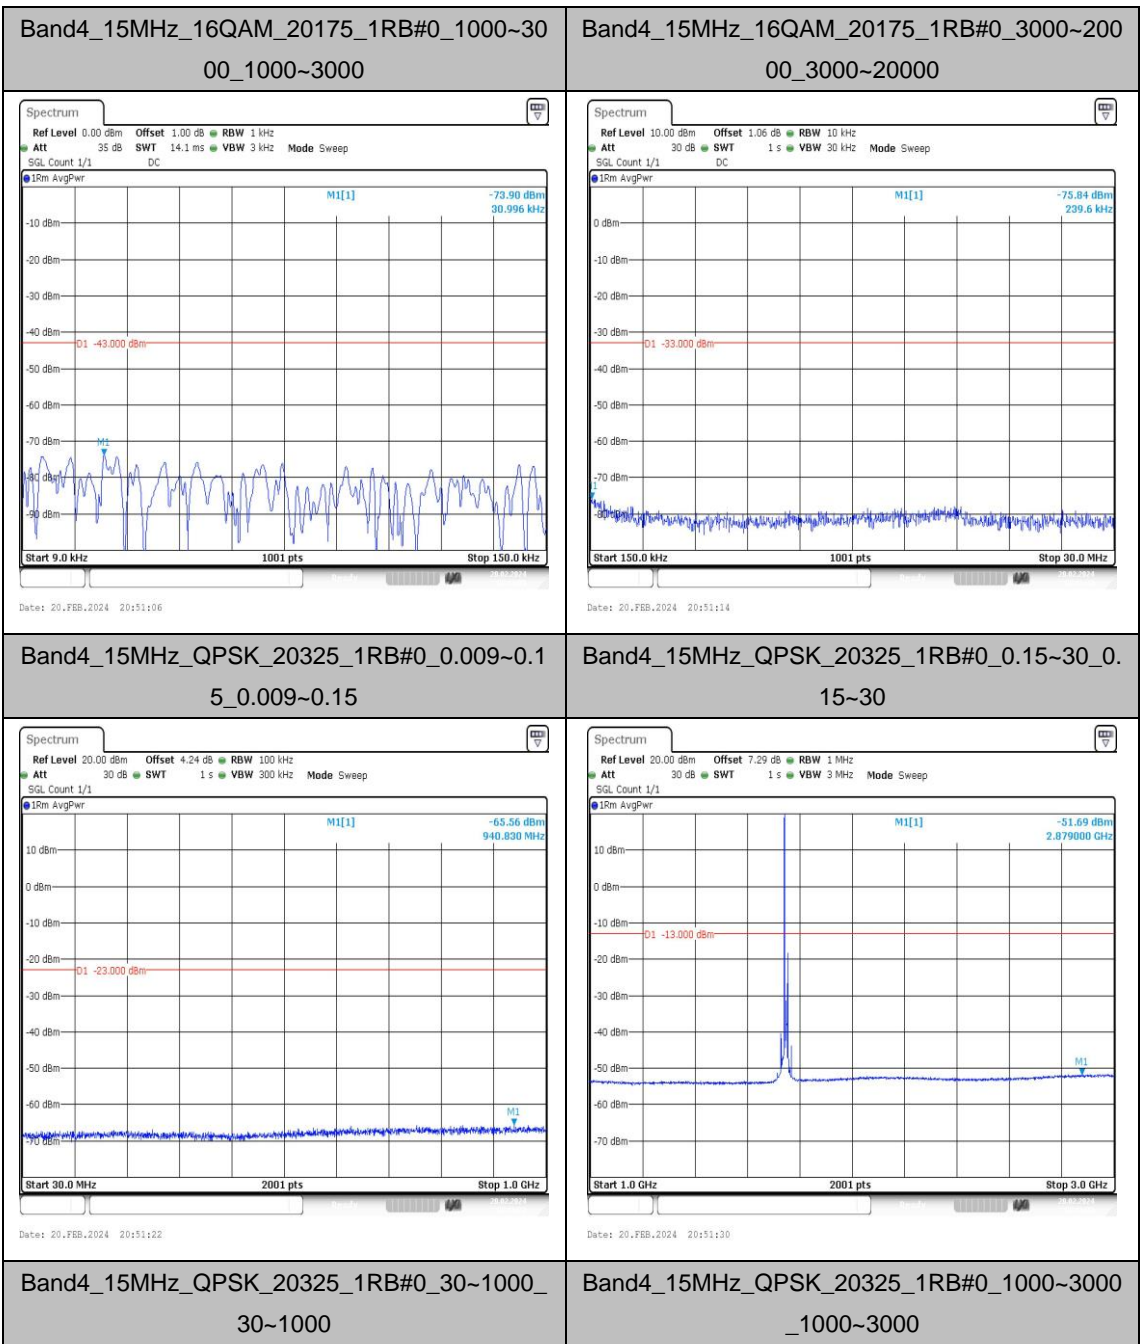

Band4\_15MHz\_QPSK\_20025\_1RB#0\_3000~20000\_3000~20000

Band4\_15MHz\_16QAM\_20025\_1RB#0\_0.009~0.15\_0.009~0.15

Band4\_15MHz\_16QAM\_20025\_1RB#0\_0.15~30\_0.15~30

Band4\_15MHz\_16QAM\_20025\_1RB#0\_30~1000\_30~1000